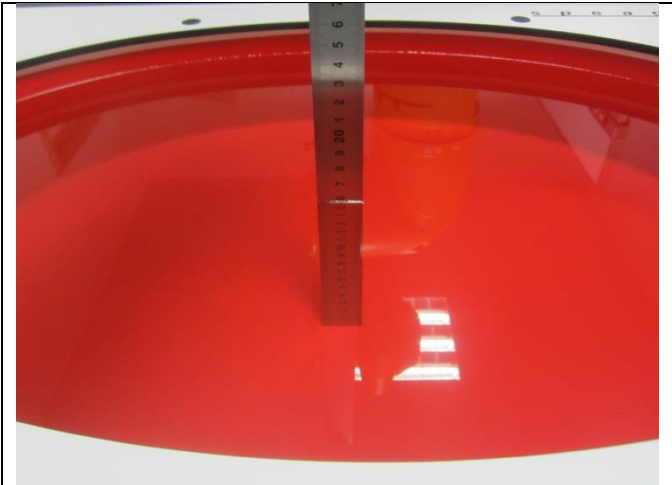

Test Setup Photos

Liquid depth in the ELI Phantom

Front-of-face(25mm)

Body-worn(0mm)