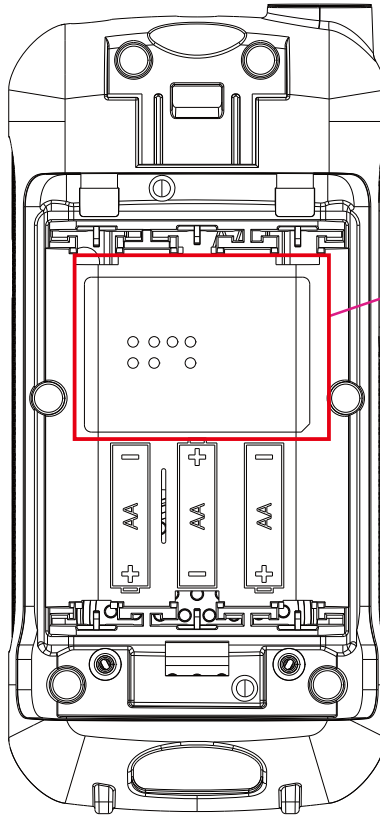

Customer model: RT49P

TITLE: Radio label

Labeling: 32*25mm