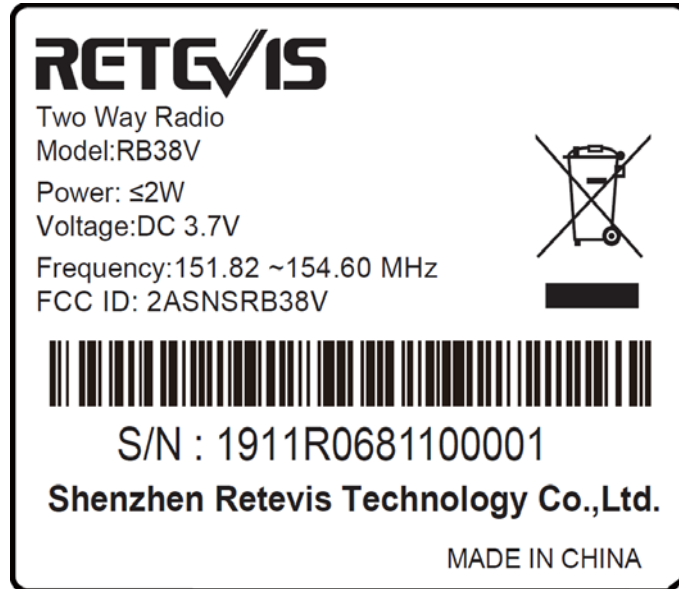

EXHIBIT A - FCC ID LABEL AND LOCATION

FCC ID Label

FCC ID Label Location Information

The label shown shall be permanently affixed at a conspicuous location on the device and be readily visible to the user at the time purchase (Labeling requirements per 2.925)