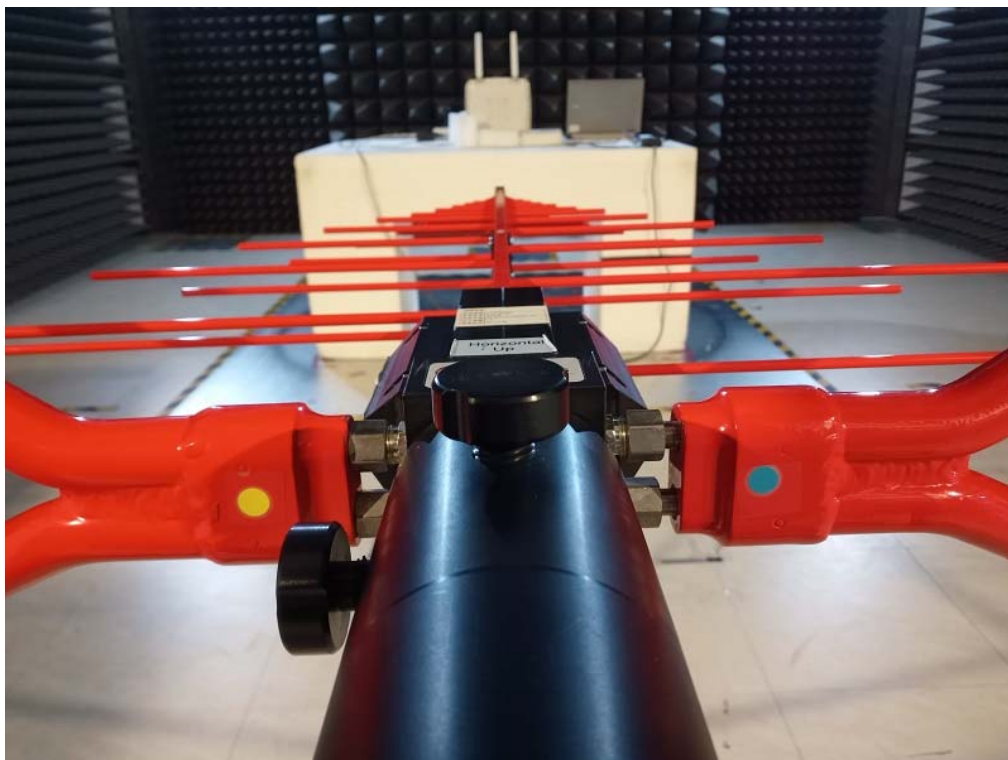

EUT Setup Photographs

Conduction :

MODE 1:

MODE 5:

MODE 7

Radiated Emission (Below 1GHz) :
MODE 1

MODE 5

MODE 7

Radiated Emission (Above 1GHz) :
MODE 1

MODE 5

MODE 7