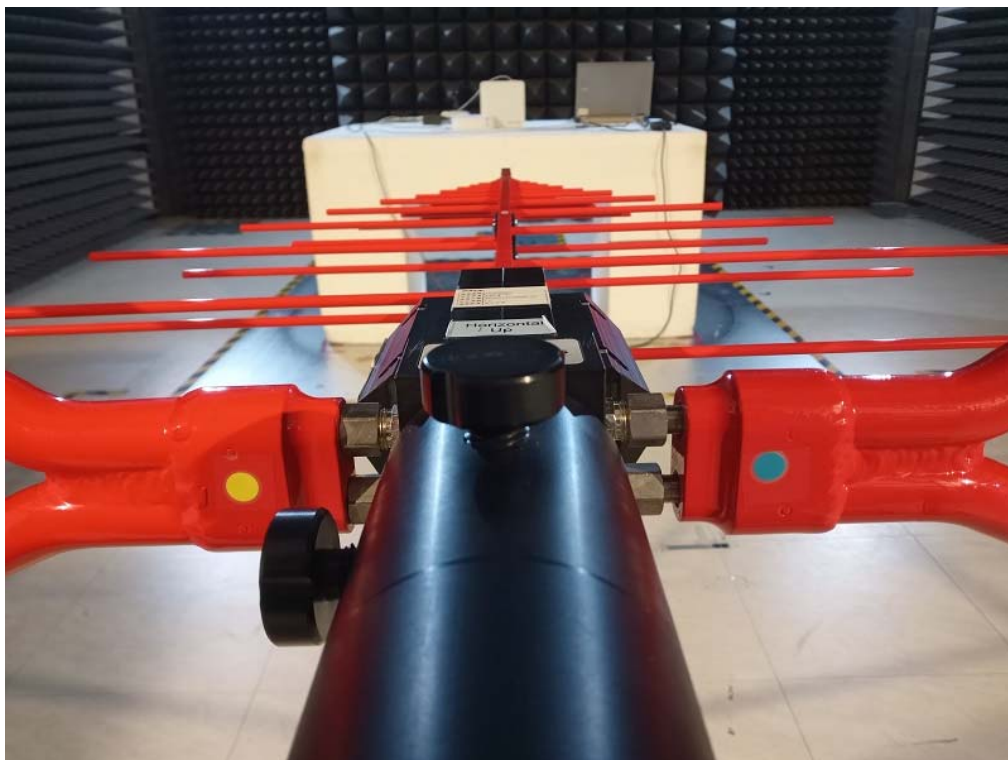

EUT Setup Photographs

Conduction :

MODE 1:

MODE 5:

MODE 7

Radiated Emission (Below 1GHz) :
MODE 1

MODE 5

MODE 7

Radiated Emission (Above 1GHz) :
MODE 1

MODE 5

MODE 7