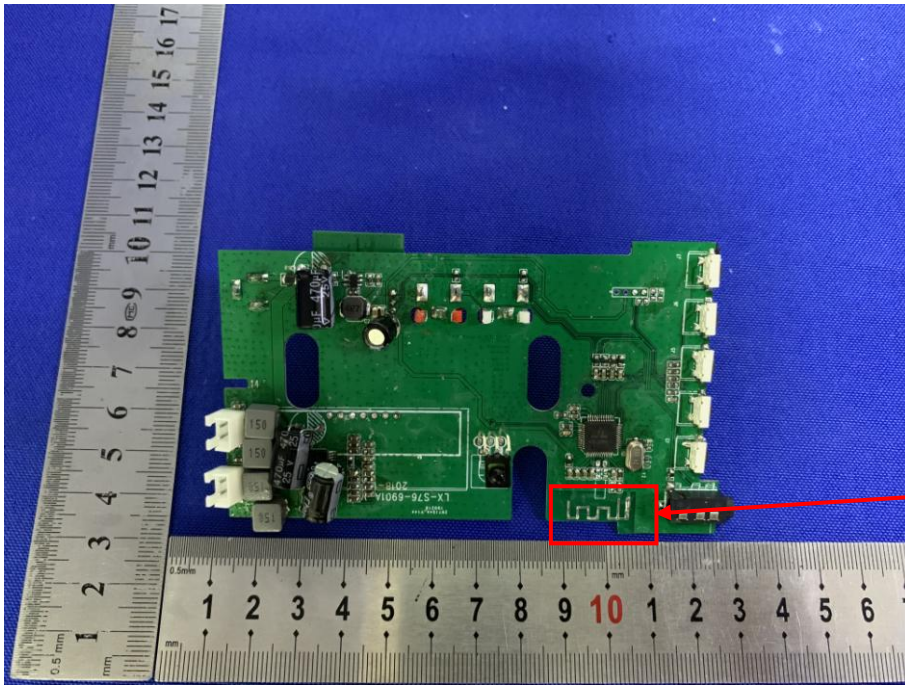

Appendix B: Photographs of EUT

Product: SoundBar Speaker

Model: S1000

Internal Photos

Antenna