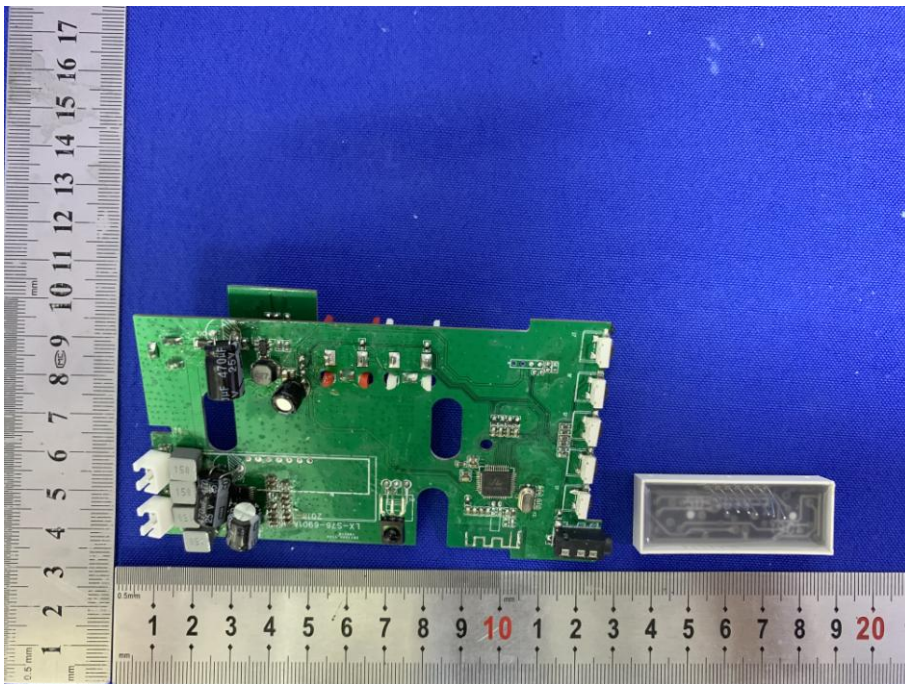

Appendix B: Photographs of EUT

Product: SoundBar Speaker

Model: S1000

Internal Photos

Antenna