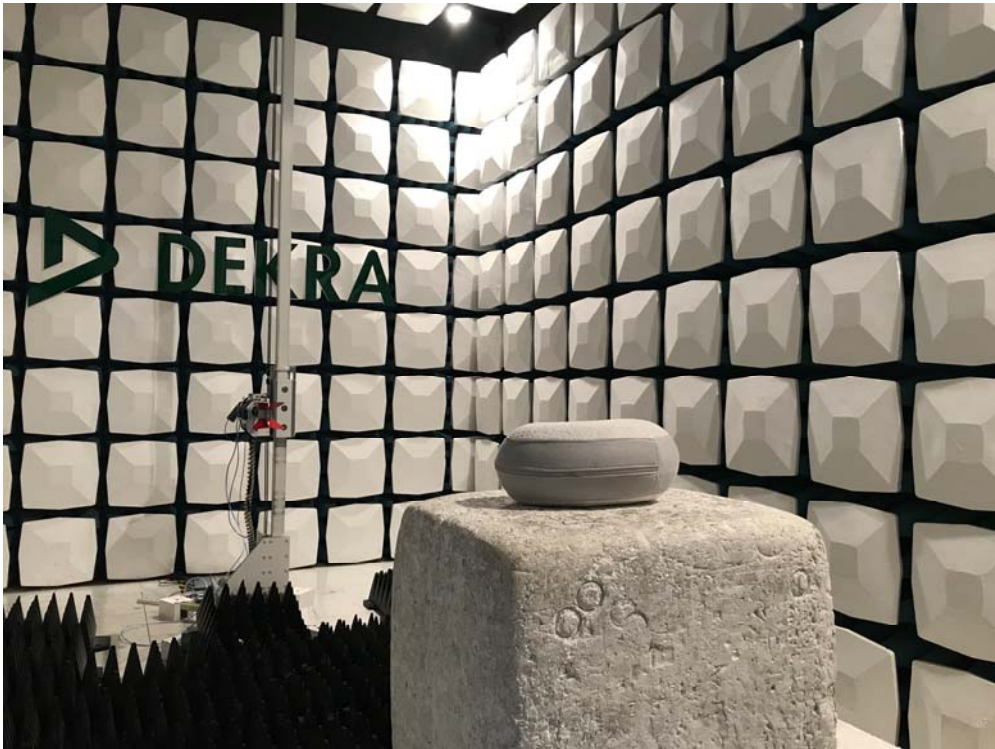

Test Setup Photograph

Test Mode: Mode 1

Description: Front View of Conducted emission Test Setup

Description: Radiated Emission Test Setup for Below 1GHz

Description: Radiated Emission Test Setup for 1~18GHz

Description: Radiated Emission Test Setup for Above 18GHz