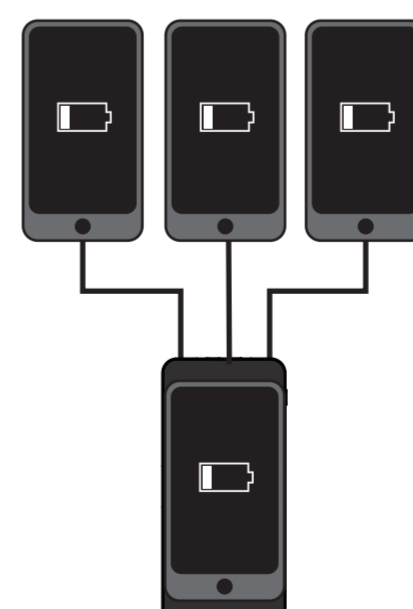

★ To charge your phones/ USB devices with USB ports.