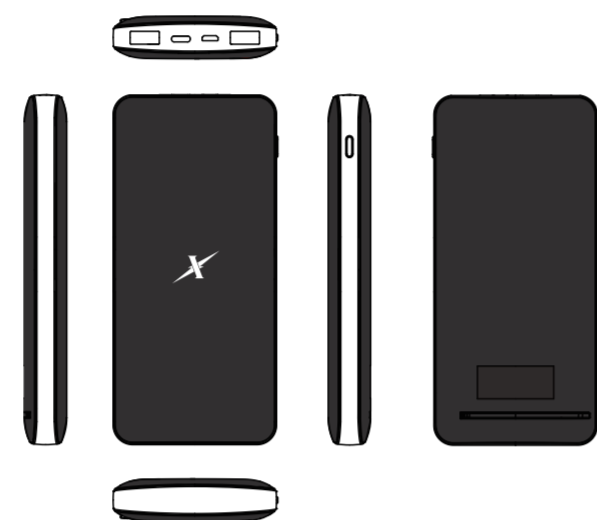

Product appearance