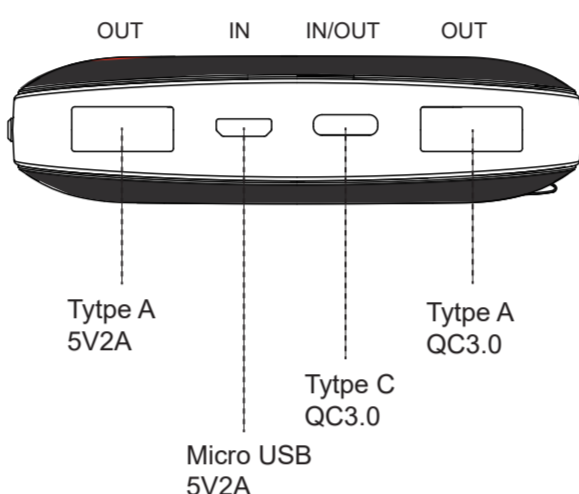

Product Features: