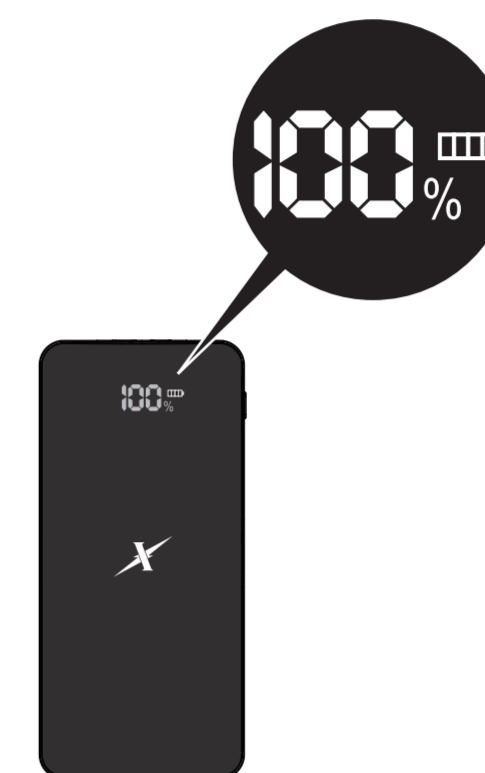

Product Features: