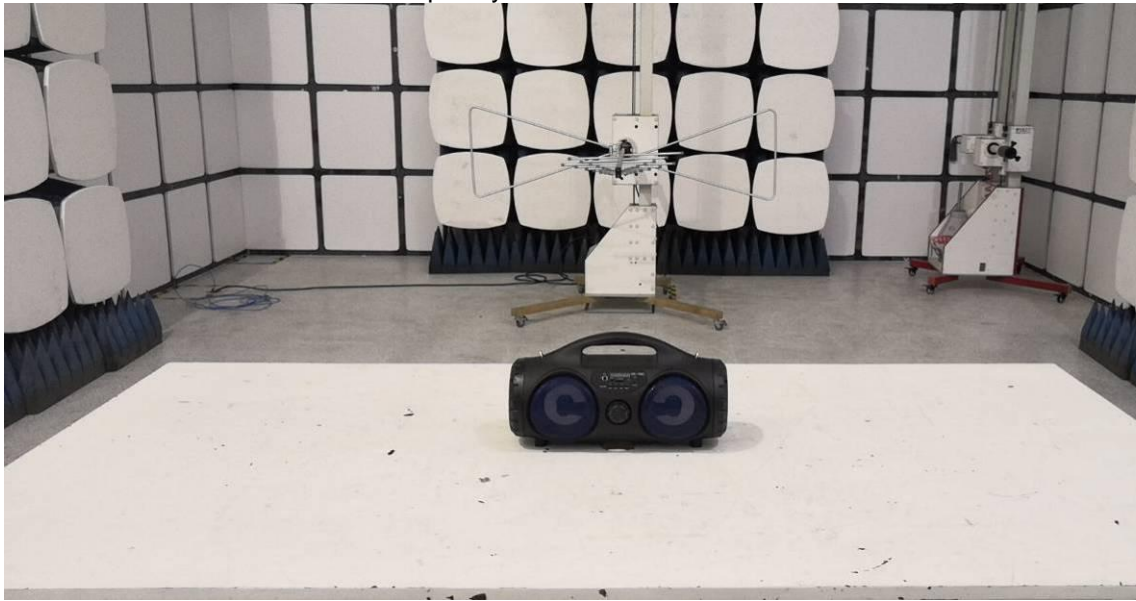

Radiated Spurious Emissions
Test Frequency From 30MHz-1000MHz

Test Frequency From 1000MHz-26.5GHz