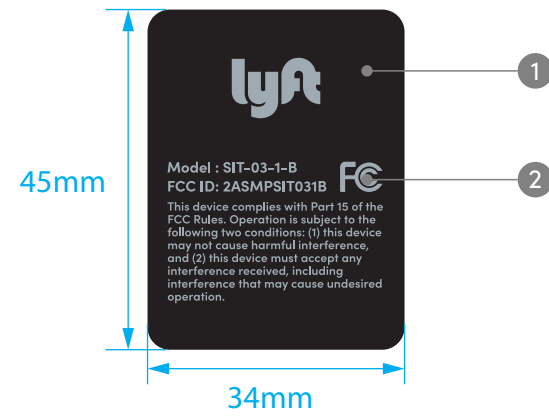

FCC label

Shows layout when used with more certification marks. Shown as reference only. Do not use artwork

Use this artwork

IoT bottom view

- 1 **FCC LABEL**
Material: Label
Color: Black (PMS Process black)
Finish: Matte
- 2 **ALL GRAPHICS**
Color: PMS 429C