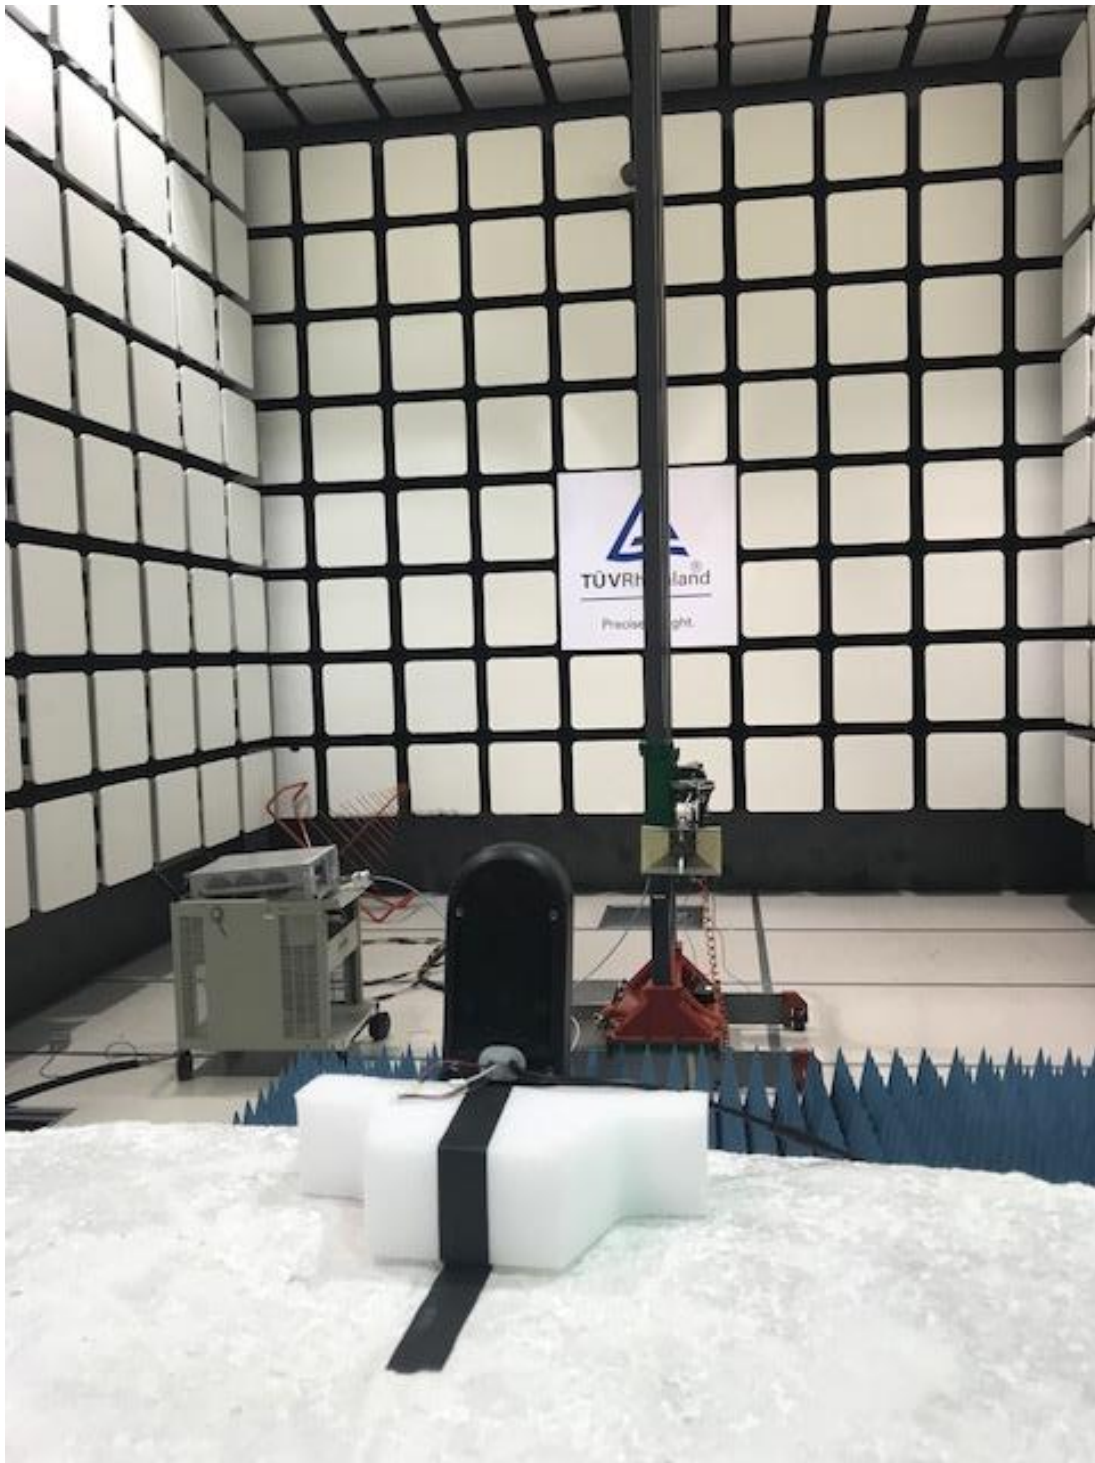

Test setup 9k to 30M Front

Test setup 9k to 30M Rear

Test Setup 30-1000M Front

Test Setup 30-100M Rear

Test Setup 1-18G Front

Test Setup 1-18G Rear

Test Setup 18-26G Front

Test Setup 18-26G Rear

Test setup for Frequency Stability