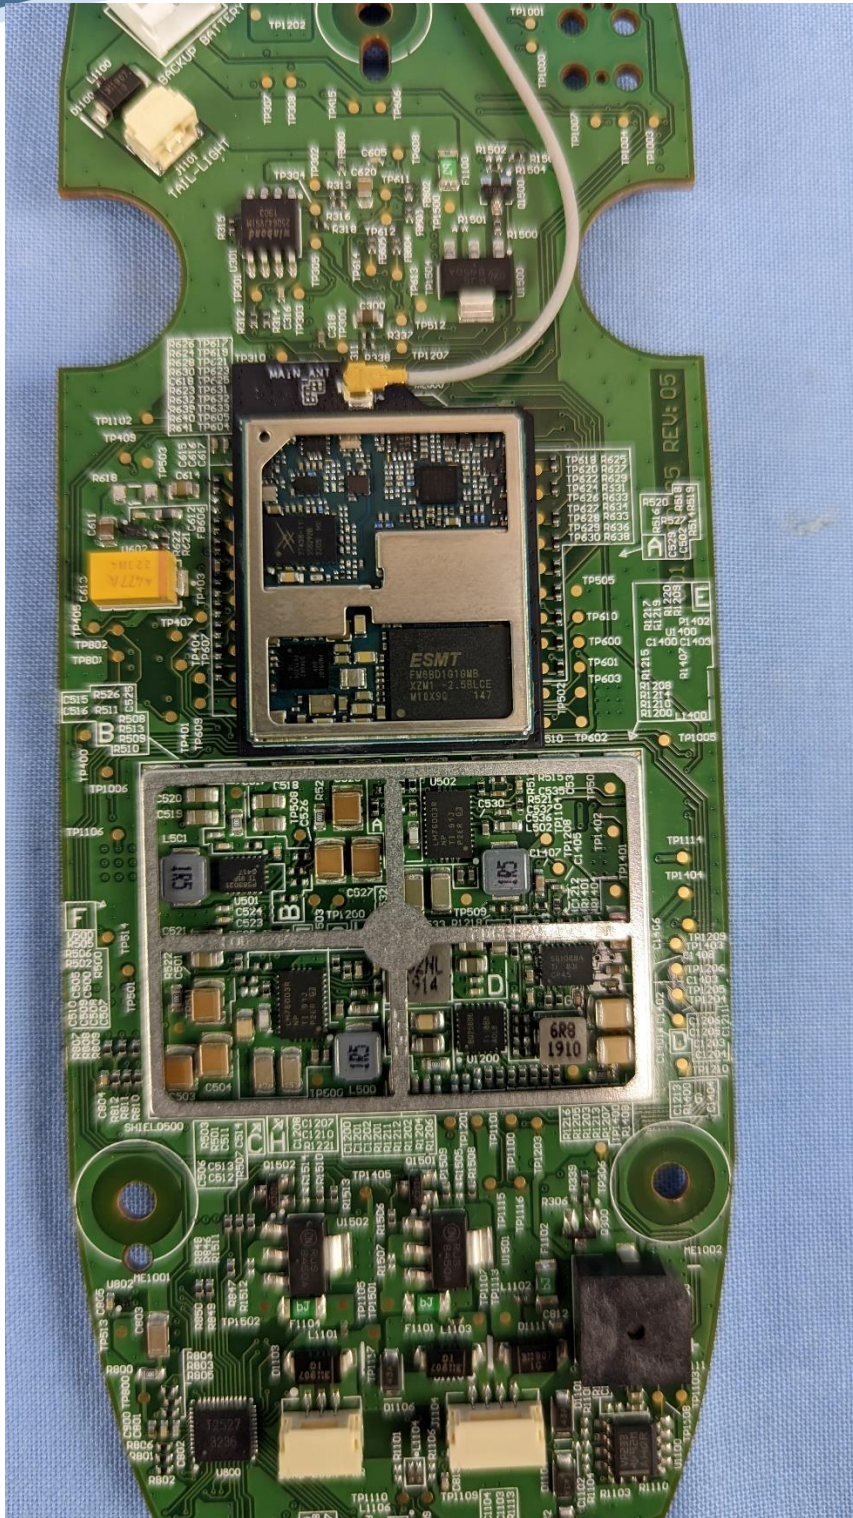

PHOTOS - INTERNAL

Company: Lyft

Product Name: Bike Interface Module

Report No.: LYFT14 – Internal Photos

1. Internal Photographs

1.1.1. Product - Internal

Installation View

NFC Board Bottom View

PCBA Bottom View

PCBA Top View

PCBA Top View Shields Removed

575 Boulder Court
Pleasanton, California 94566, USA
Tel: +1 (925) 462 0304
Fax: +1 (925) 462 0306
www.micomlabs.com