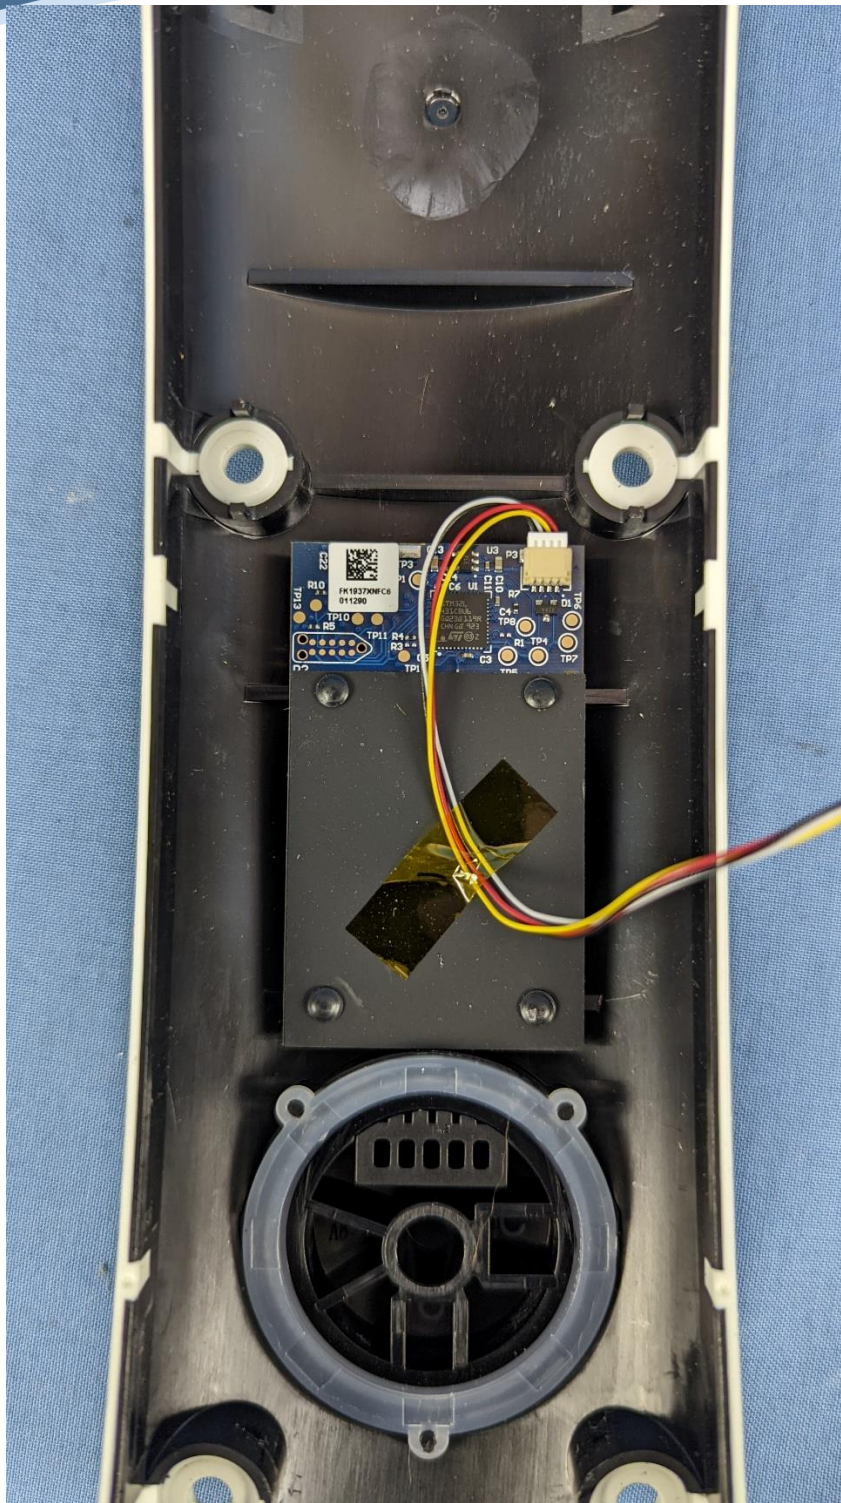

PHOTOS - INTERNAL

Company: Lyft

Product Name: Bike Interface Module

Report No.: LYFT14 – Internal Photos

1. Internal Photographs

1.1.1. Product - Internal

Installation View

NFC Board Bottom View

PCBA Bottom View

PCBA Top View

PCBA Top View Shields Removed

575 Boulder Court
Pleasanton, California 94566, USA
Tel: +1 (925) 462 0304
Fax: +1 (925) 462 0306
www.micomlabs.com