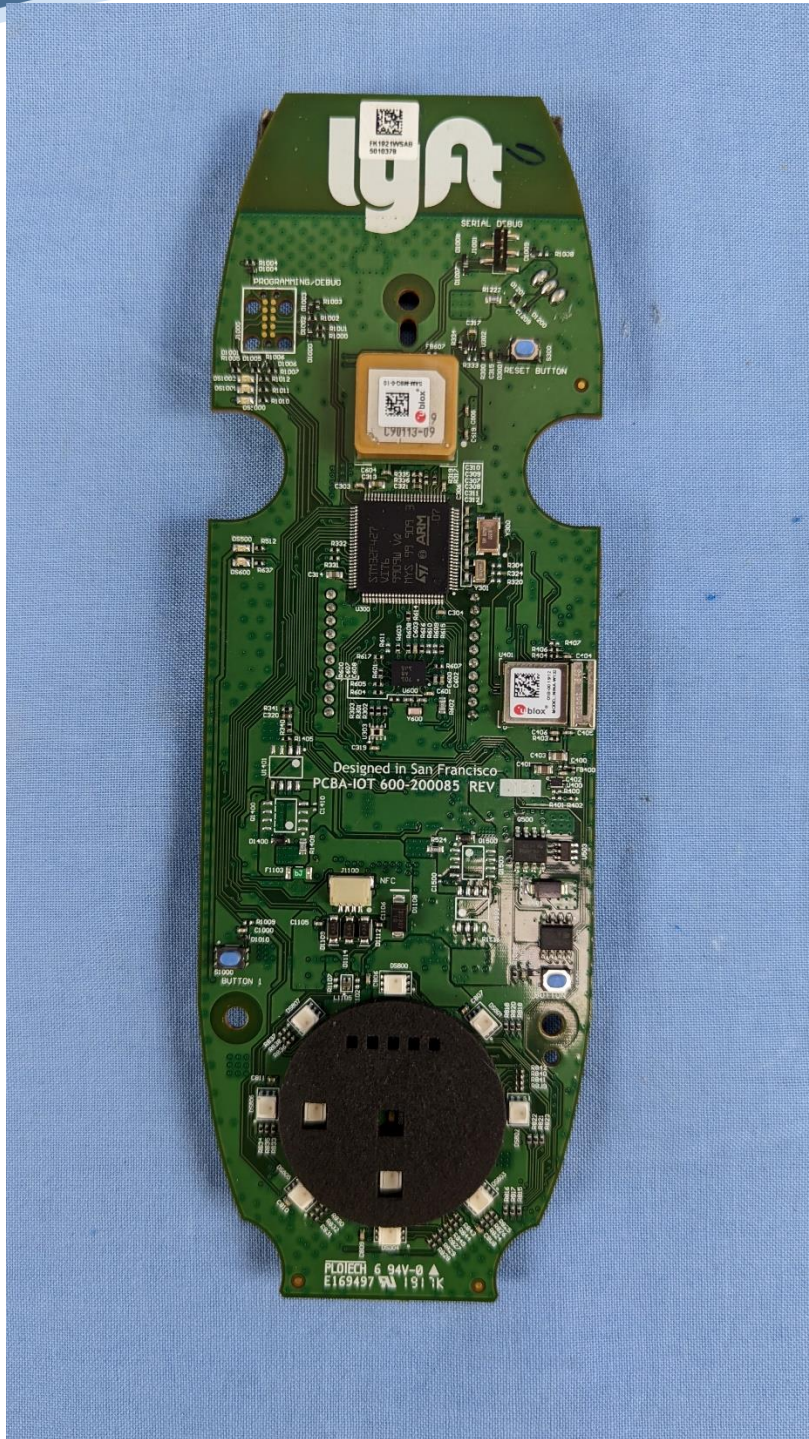

PHOTOS - INTERNAL

Company: Lyft

Product Name: Bike Interface Module

Report No.: LYFT14 – Internal Photos

1. Internal Photographs

1.1.1. Product - Internal

Installation View

NFC Board Bottom View

PCBA Bottom View

PCBA Top View

PCBA Top View Shields Removed

575 Boulder Court
Pleasanton, California 94566, USA
Tel: +1 (925) 462 0304
Fax: +1 (925) 462 0306
www.micomlabs.com