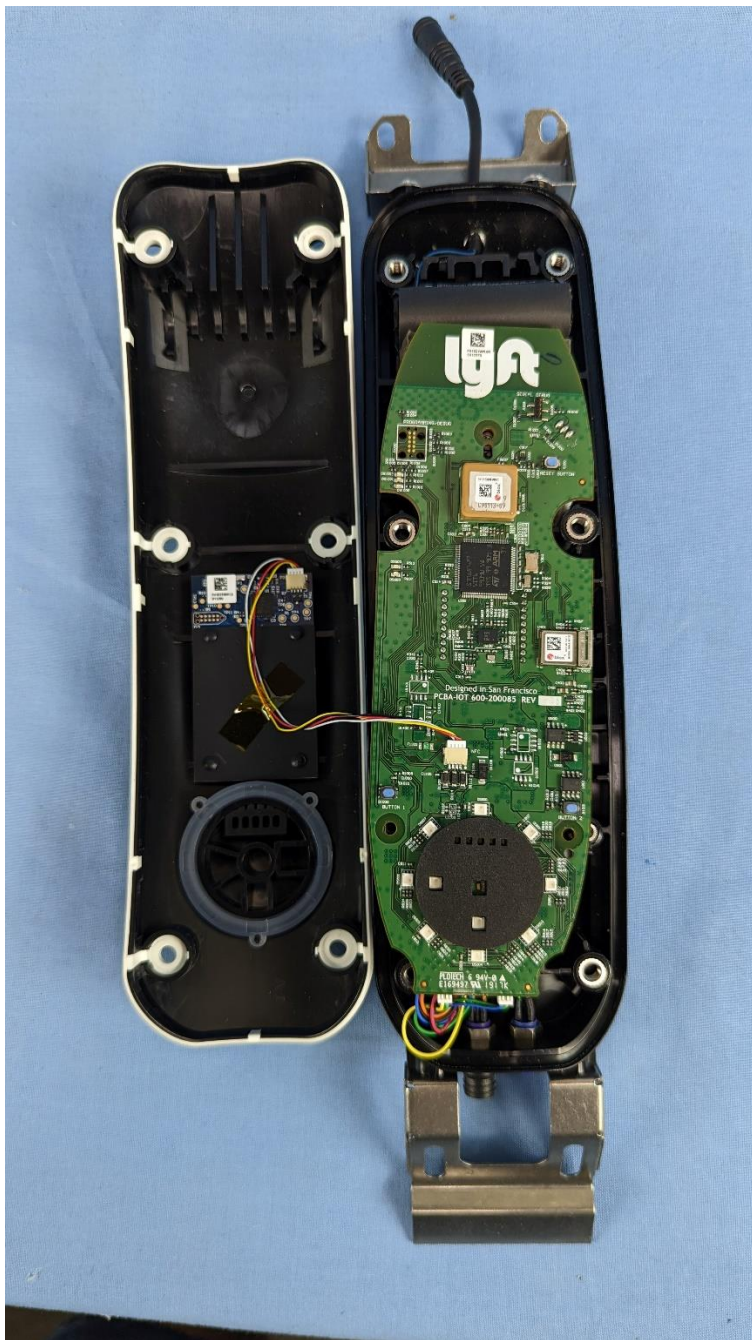

PHOTOS - INTERNAL

Company: Lyft

Product Name: Bike Interface Module

Report No.: LYFT14 – Internal Photos

1. Internal Photographs

1.1.1. Product - Internal

Installation View

NFC Board Bottom View