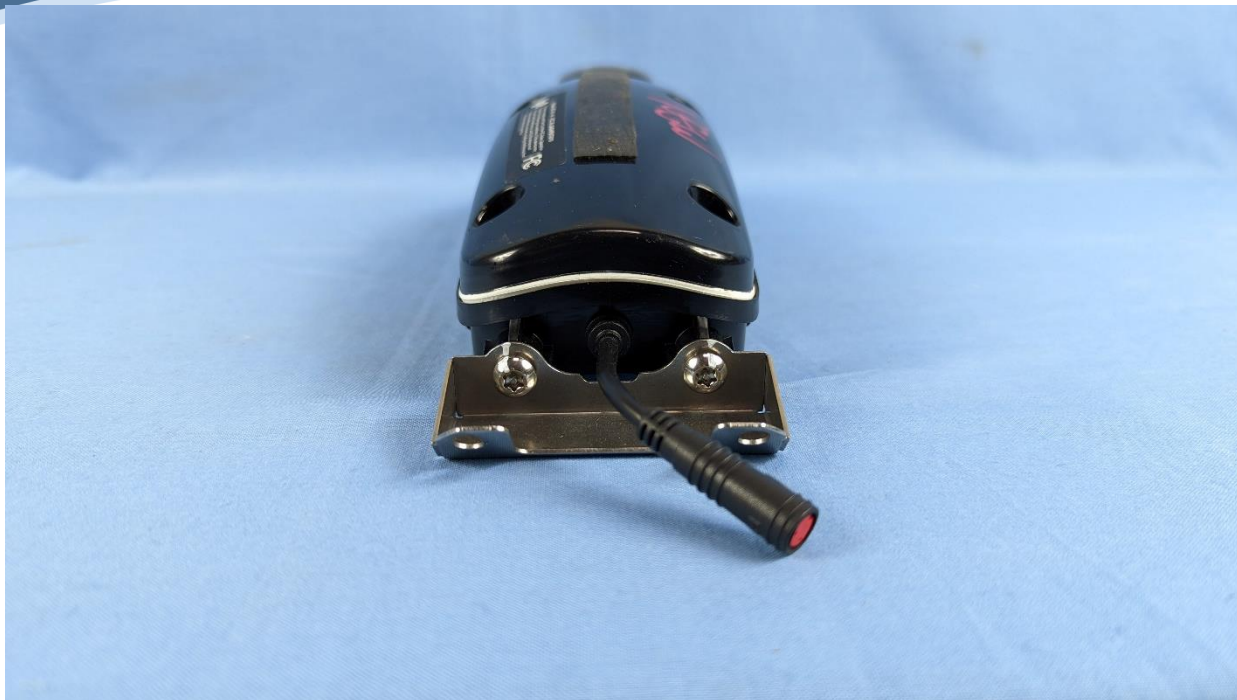

PHOTOS - EXTERNAL

Company: Lyft

Product Name: Bike Interface Module

Report No.: LYFT14 – External Photos

1. External Photographs

1.1.1. Product - External

Back View

Bottom View