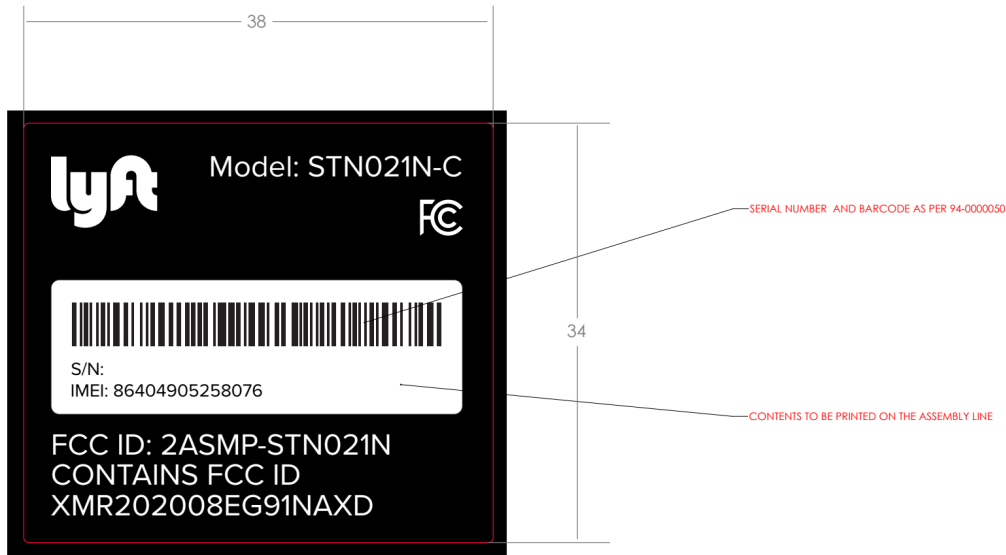

Bikeshare Docking Station FCC Label and Location

Model: STN021N-S, STN021N-C

Lyft, Inc.

185 Berry St, Suite 400, San Francisco, CA 94107

Last Modified: 2023-07-06

FCC Label

Charging Model Number: **STN021N-C**

Independent (Solar) Model Number: **STN021N-S**

Shared FCC ID:

FCC ID: 2ASMP-STN021N

CONTAINS FCC ID

XMR202008EG91NAXD

Location (Bottom View)