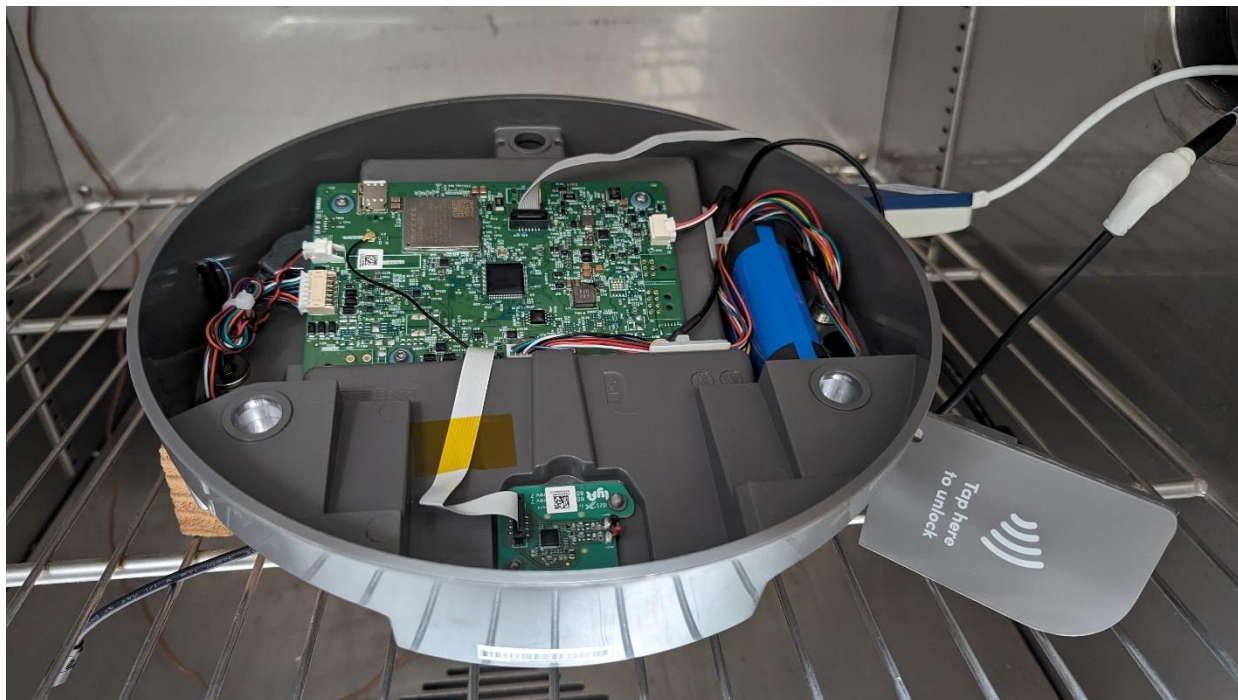

PHOTOS - TEST SETUP

Company: Lyft, Inc

Product Name: Monolith Bikeshare Dock DVT - Independent
Solar Powered Variant

Report No.: LYFT17 – Test Setup Photos

1. Test Setup Photographs

1.1.1. Test Setup - RE#1 - Radiated Emissions - 3m Chamber

LYFT17 Solar DVT 1-18GHz Emissions

LYFT17 Solar DVT 30-1000MHz Emissions

LYFT17 Solar DVT 9k-30MHz Emissions

1.1.2. Test Setup - RF#1 - Conducted

Conducted RF

575 Boulder Court
Pleasanton, California 94566, USA
Tel: +1 (925) 462 0304
Fax: +1 (925) 462 0306
www.micomlabs.com