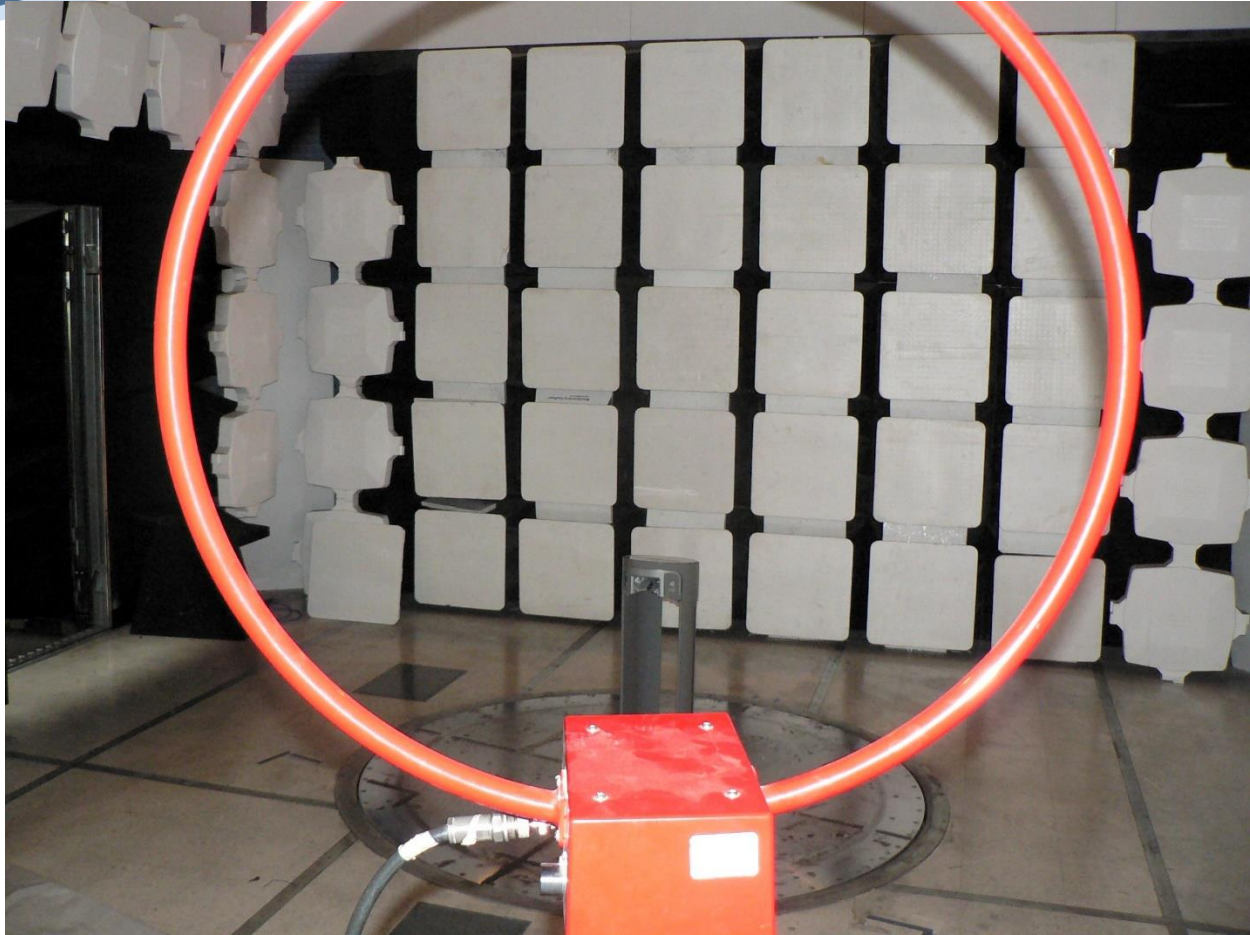

PHOTOS - TEST SETUP

Company: Lyft, Inc

Product Name: Monolith Bikeshare Dock DVT - Independent
Solar Powered Variant

Report No.: LYFT17 – Test Setup Photos

1. Test Setup Photographs

1.1.1. Test Setup - RE#1 - Radiated Emissions - 3m Chamber

LYFT17 Solar DVT 1-18GHz Emissions

LYFT17 Solar DVT 30-1000MHz Emissions

LYFT17 Solar DVT 9k-30MHz Emissions

1.1.2. Test Setup - RF#1 - Conducted

Conducted RF

575 Boulder Court
Pleasanton, California 94566, USA
Tel: +1 (925) 462 0304
Fax: +1 (925) 462 0306
www.micomlabs.com