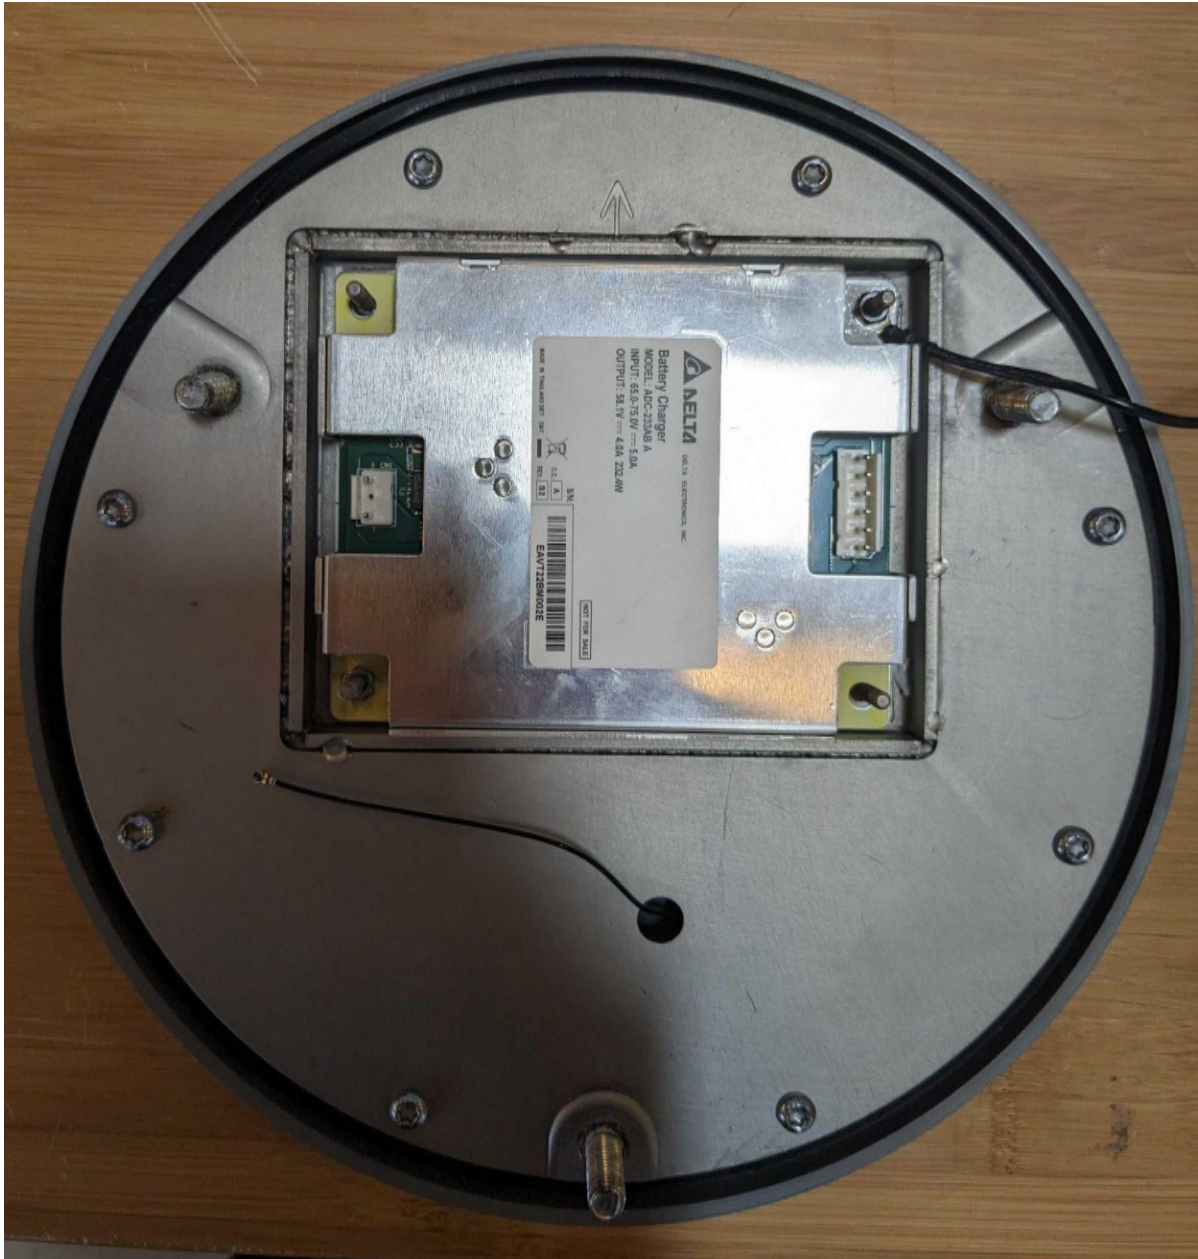

Bikeshare Docking Station

Internal Photos

Model: STN021N-S, STN021N-C

Lyft, Inc.

185 Berry St, Suite 400, San Francisco, CA 94107

Last Modified: 2023-07-10

Cassette Module (STN021N-S)

Main PCBA (STN021N-S)

Cassette Module (STN021N-C)

Main PCBA (STN021N-C)

User NFC Module and PCBA (STN021N-S & STN021N-C)

Triangle NFC PCBA (STN021N-S & STN021N-C)