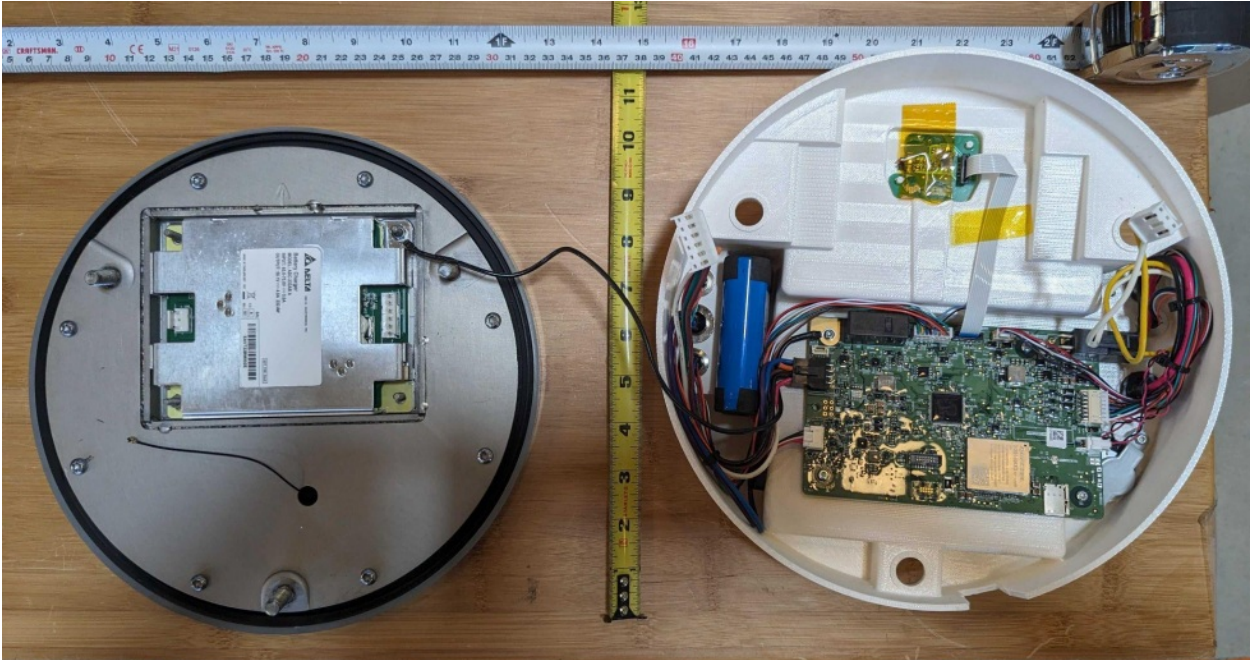

Bikeshare Docking Station

Internal Photos

Model: STN021N-S, STN021N-C

Lyft, Inc.

185 Berry St, Suite 400, San Francisco, CA 94107

Last Modified: 2023-07-10

Cassette Module (STN021N-S)

Main PCBA (STN021N-S)

Cassette Module (STN021N-C)

Main PCBA (STN021N-C)

User NFC Module and PCBA (STN021N-S & STN021N-C)

Triangle NFC PCBA (STN021N-S & STN021N-C)