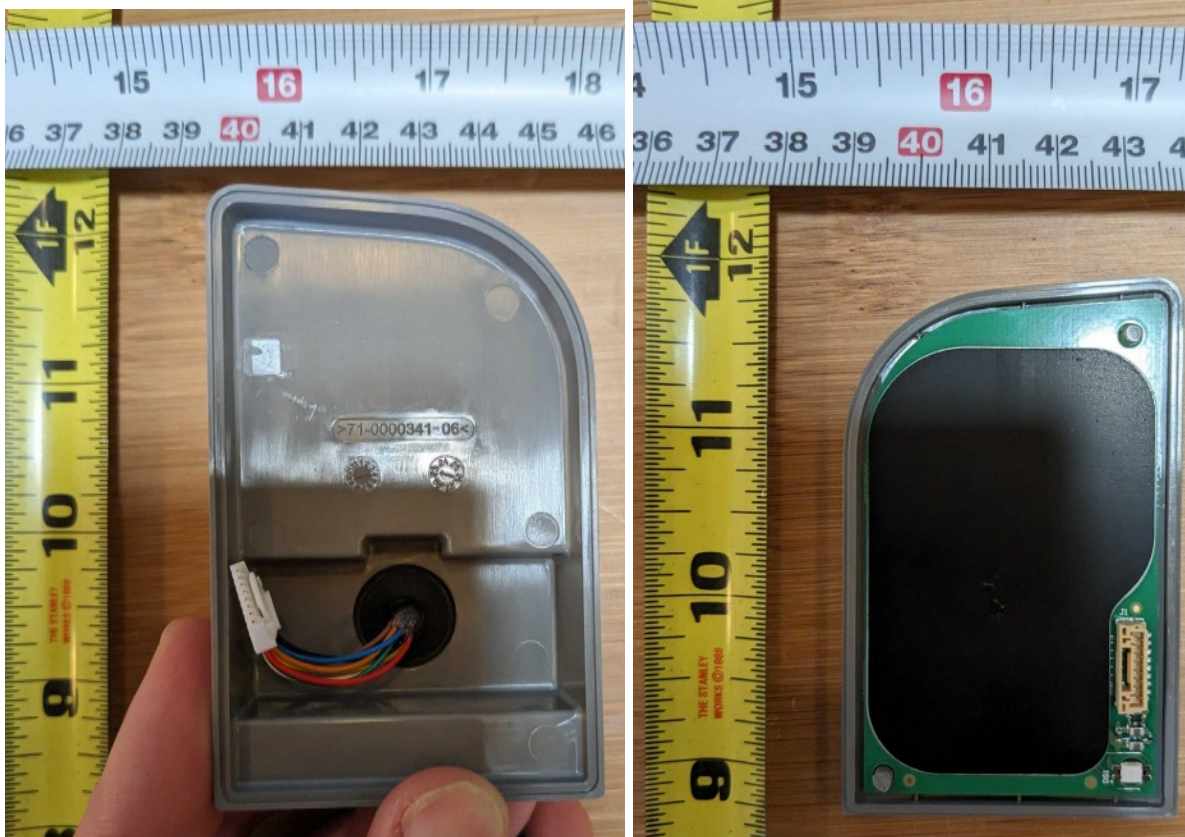

Bikeshare Docking Station

Internal Photos

Model: STN021N-S, STN021N-C

Lyft, Inc.

185 Berry St, Suite 400, San Francisco, CA 94107

Last Modified: 2023-07-10

Cassette Module (STN021N-S)

Main PCBA (STN021N-S)

Cassette Module (STN021N-C)

Main PCBA (STN021N-C)

User NFC Module and PCBA (STN021N-S & STN021N-C)

Triangle NFC PCBA (STN021N-S & STN021N-C)