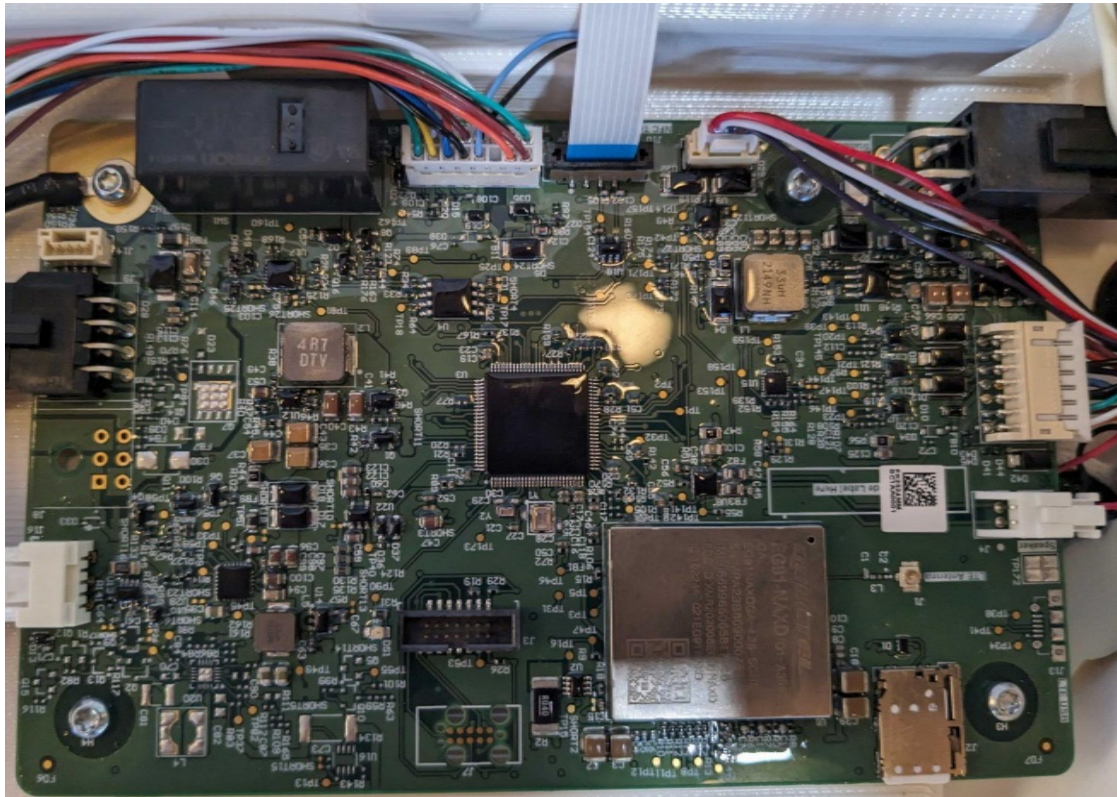

Bikeshare Docking Station

Internal Photos

Model: STN021N-S, STN021N-C

Lyft, Inc.

185 Berry St, Suite 400, San Francisco, CA 94107

Last Modified: 2023-07-10

Cassette Module (STN021N-S)

Main PCBA (STN021N-S)

Cassette Module (STN021N-C)

Main PCBA (STN021N-C)

User NFC Module and PCBA (STN021N-S & STN021N-C)

Triangle NFC PCBA (STN021N-S & STN021N-C)