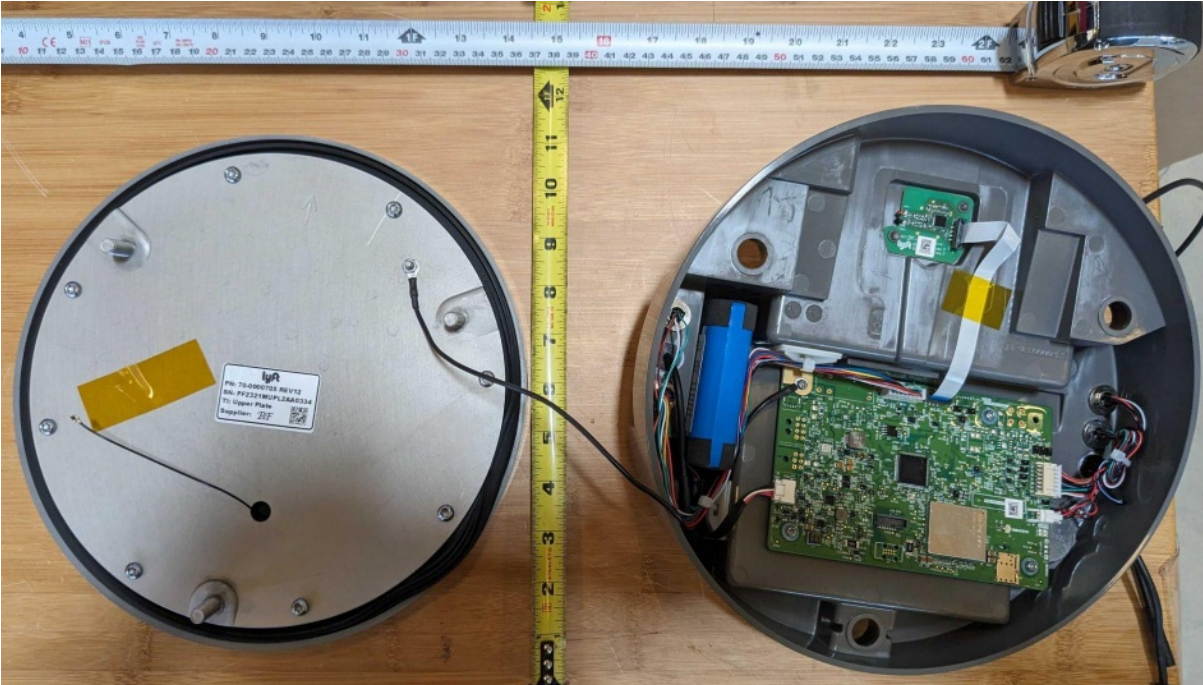

Bikeshare Docking Station

Internal Photos

Model: STN021N-S, STN021N-C

Lyft, Inc.

185 Berry St, Suite 400, San Francisco, CA 94107

Last Modified: 2023-07-10

Cassette Module (STN021N-S)

Main PCBA (STN021N-S)

Cassette Module (STN021N-C)

Main PCBA (STN021N-C)

User NFC Module and PCBA (STN021N-S & STN021N-C)

Triangle NFC PCBA (STN021N-S & STN021N-C)