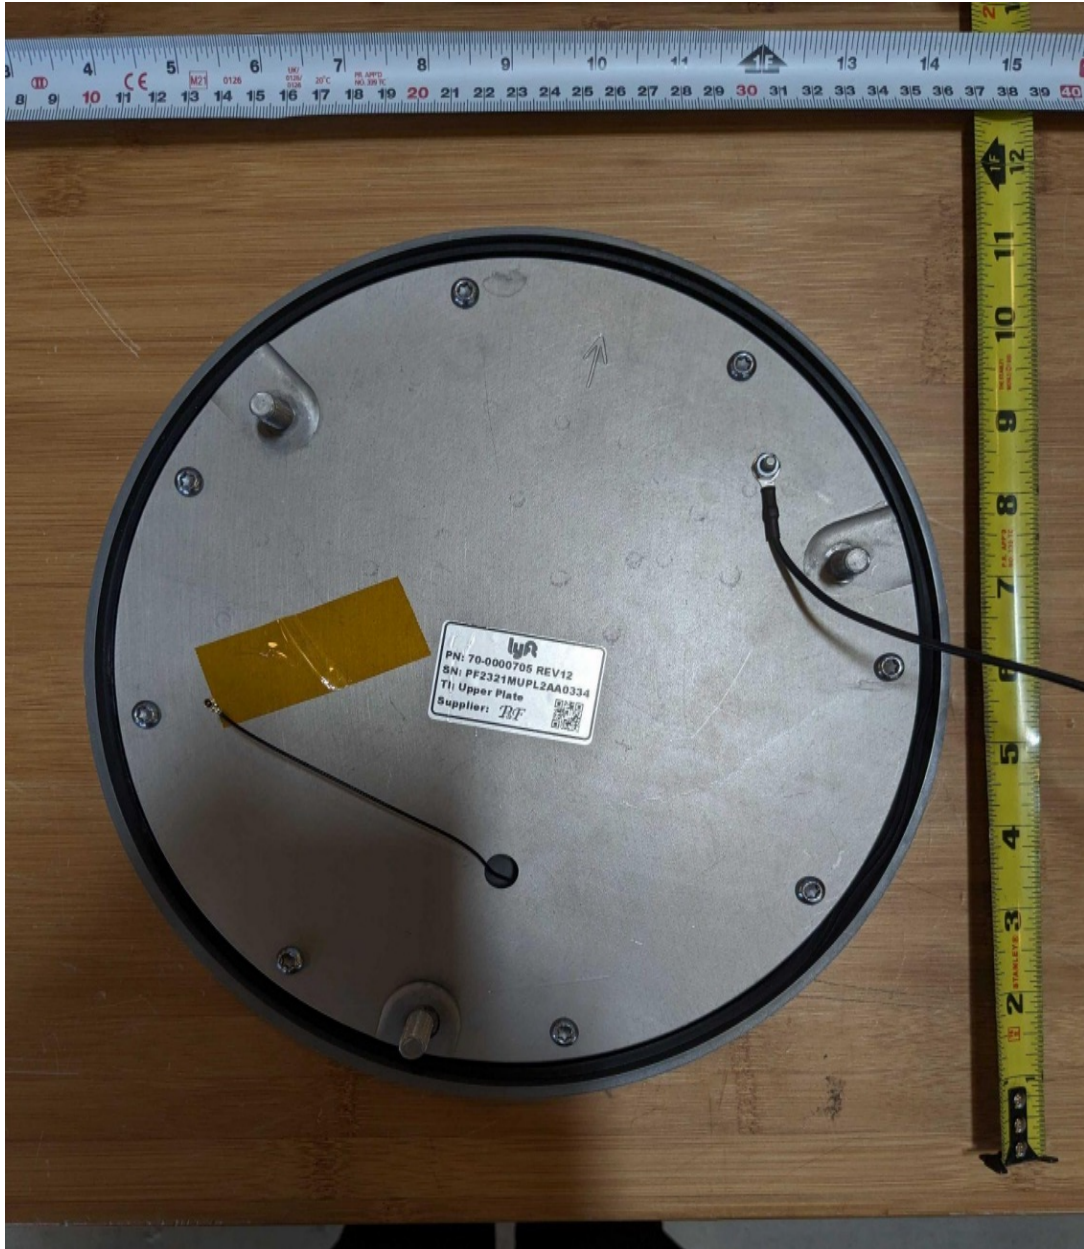

Bikeshare Docking Station

Internal Photos

Model: STN021N-S, STN021N-C

Lyft, Inc.

185 Berry St, Suite 400, San Francisco, CA 94107

Last Modified: 2023-07-10

Cassette Module (STN021N-S)

Main PCBA (STN021N-S)

Cassette Module (STN021N-C)

Main PCBA (STN021N-C)

User NFC Module and PCBA (STN021N-S & STN021N-C)

Triangle NFC PCBA (STN021N-S & STN021N-C)