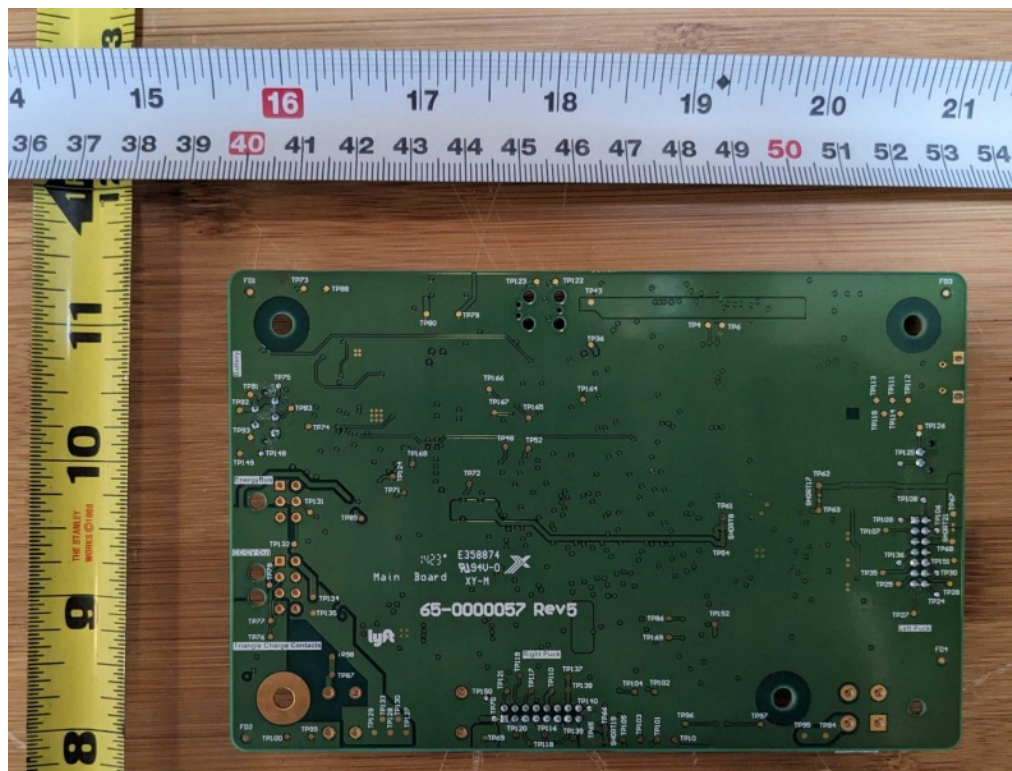

Bikeshare Docking Station

Internal Photos

Model: STN021N-S, STN021N-C

Lyft, Inc.

185 Berry St, Suite 400, San Francisco, CA 94107

Last Modified: 2023-07-10

Cassette Module (STN021N-S)

Main PCBA (STN021N-S)

Cassette Module (STN021N-C)

Main PCBA (STN021N-C)

User NFC Module and PCBA (STN021N-S & STN021N-C)

Triangle NFC PCBA (STN021N-S & STN021N-C)