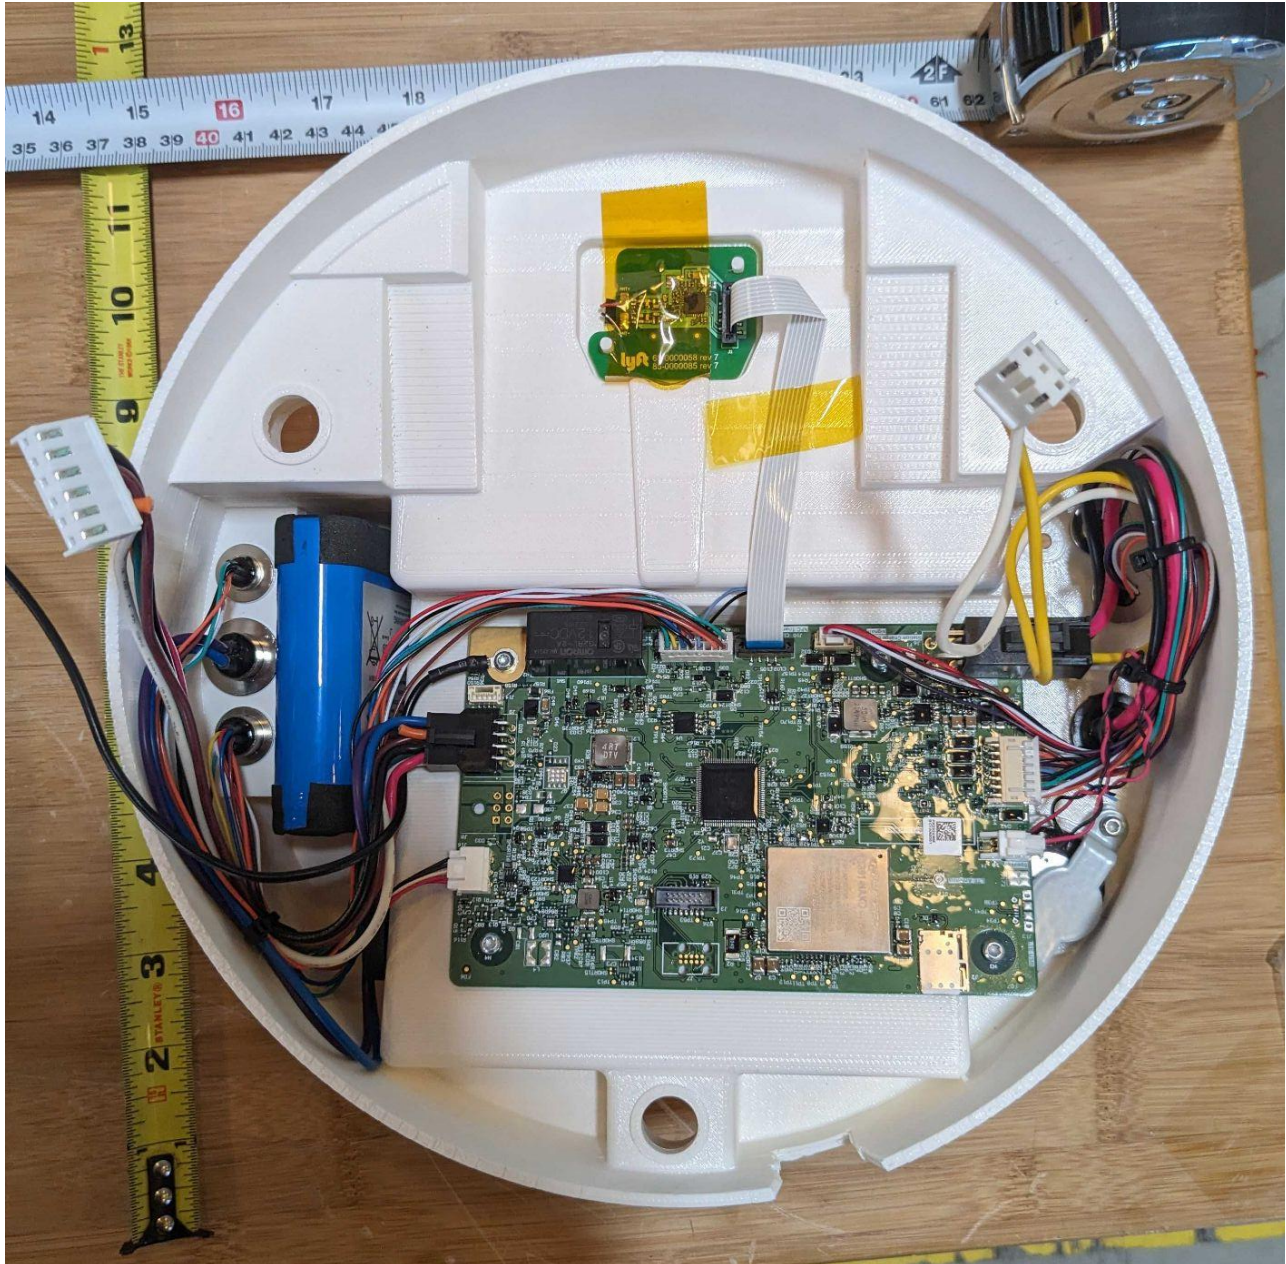

Bikeshare Docking Station

Internal Photos

Model: STN021N-S, STN021N-C

Lyft, Inc.

185 Berry St, Suite 400, San Francisco, CA 94107

Last Modified: 2023-07-10

Cassette Module (STN021N-S)

Main PCBA (STN021N-S)

Cassette Module (STN021N-C)

Main PCBA (STN021N-C)

User NFC Module and PCBA (STN021N-S & STN021N-C)

Triangle NFC PCBA (STN021N-S & STN021N-C)