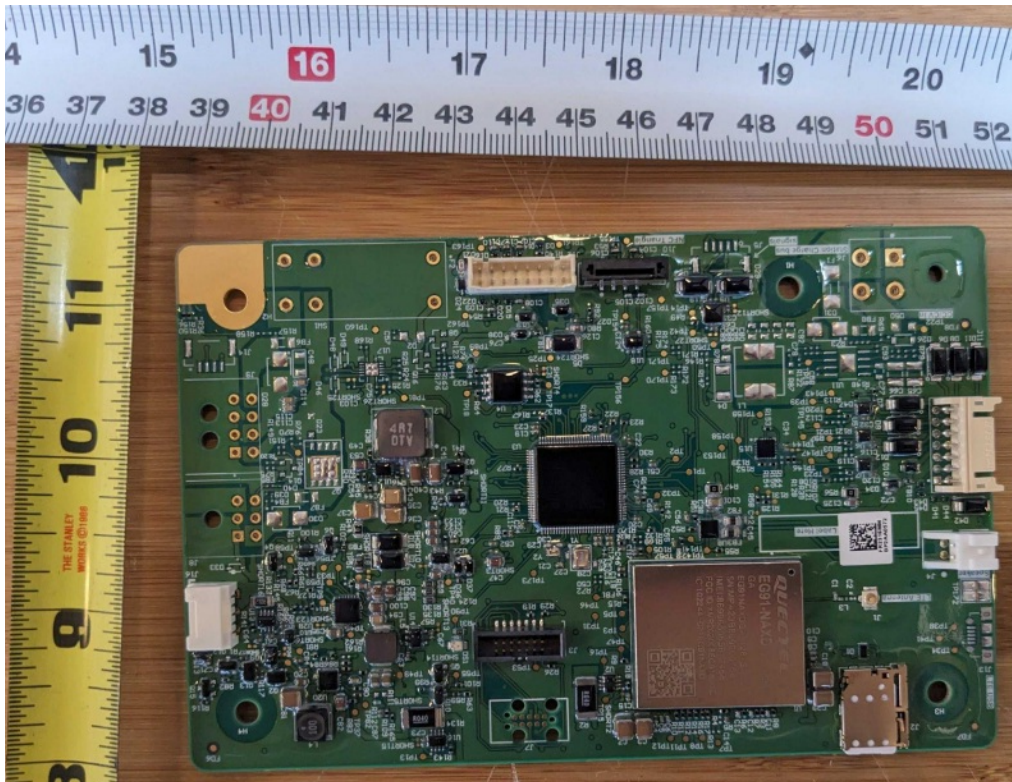

Bikeshare Docking Station

Internal Photos

Model: STN021N-S, STN021N-C

Lyft, Inc.

185 Berry St, Suite 400, San Francisco, CA 94107

Last Modified: 2023-07-10

Cassette Module (STN021N-S)

Main PCBA (STN021N-S)

Cassette Module (STN021N-C)

Main PCBA (STN021N-C)

User NFC Module and PCBA (STN021N-S & STN021N-C)

Triangle NFC PCBA (STN021N-S & STN021N-C)