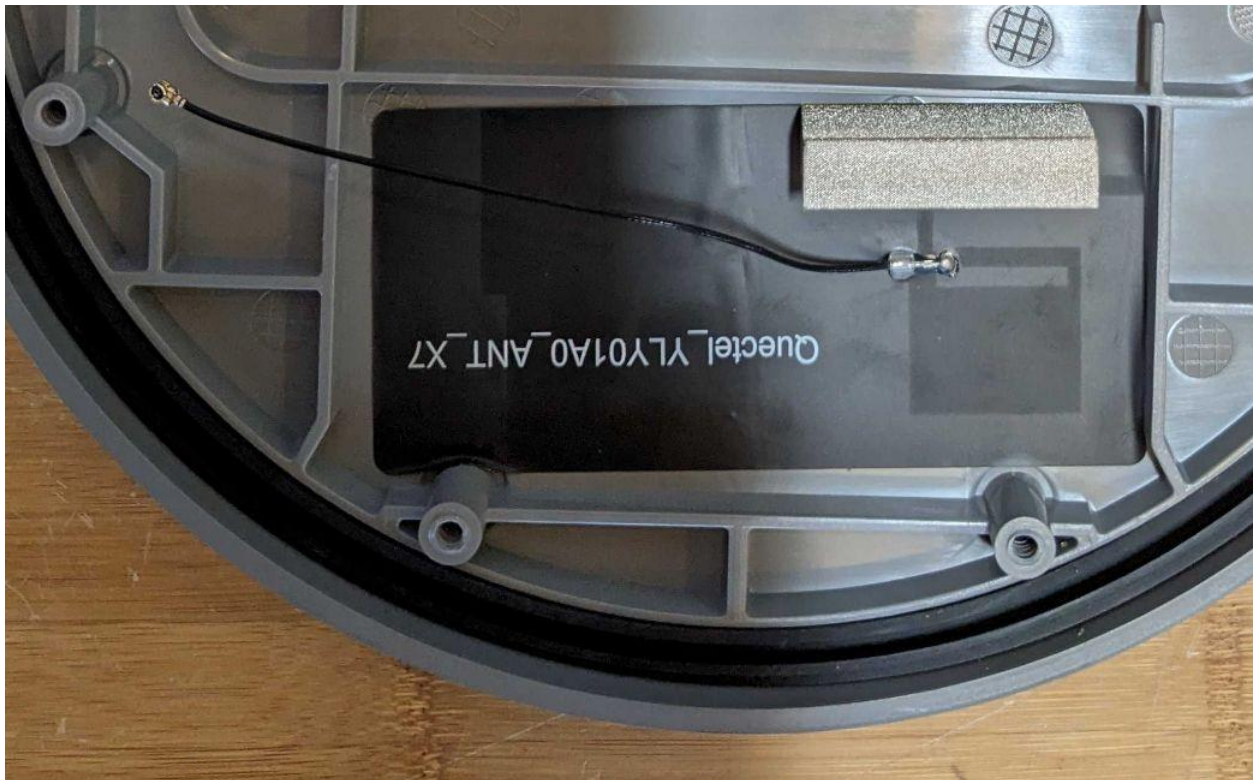

Bikeshare Docking Station

Internal Photos

Model: STN021N-S, STN021N-C

Lyft, Inc.

185 Berry St, Suite 400, San Francisco, CA 94107

Last Modified: 2023-07-10

Cassette Module (STN021N-S)

Main PCBA (STN021N-S)

Cassette Module (STN021N-C)

Main PCBA (STN021N-C)

User NFC Module and PCBA (STN021N-S & STN021N-C)

Triangle NFC PCBA (STN021N-S & STN021N-C)