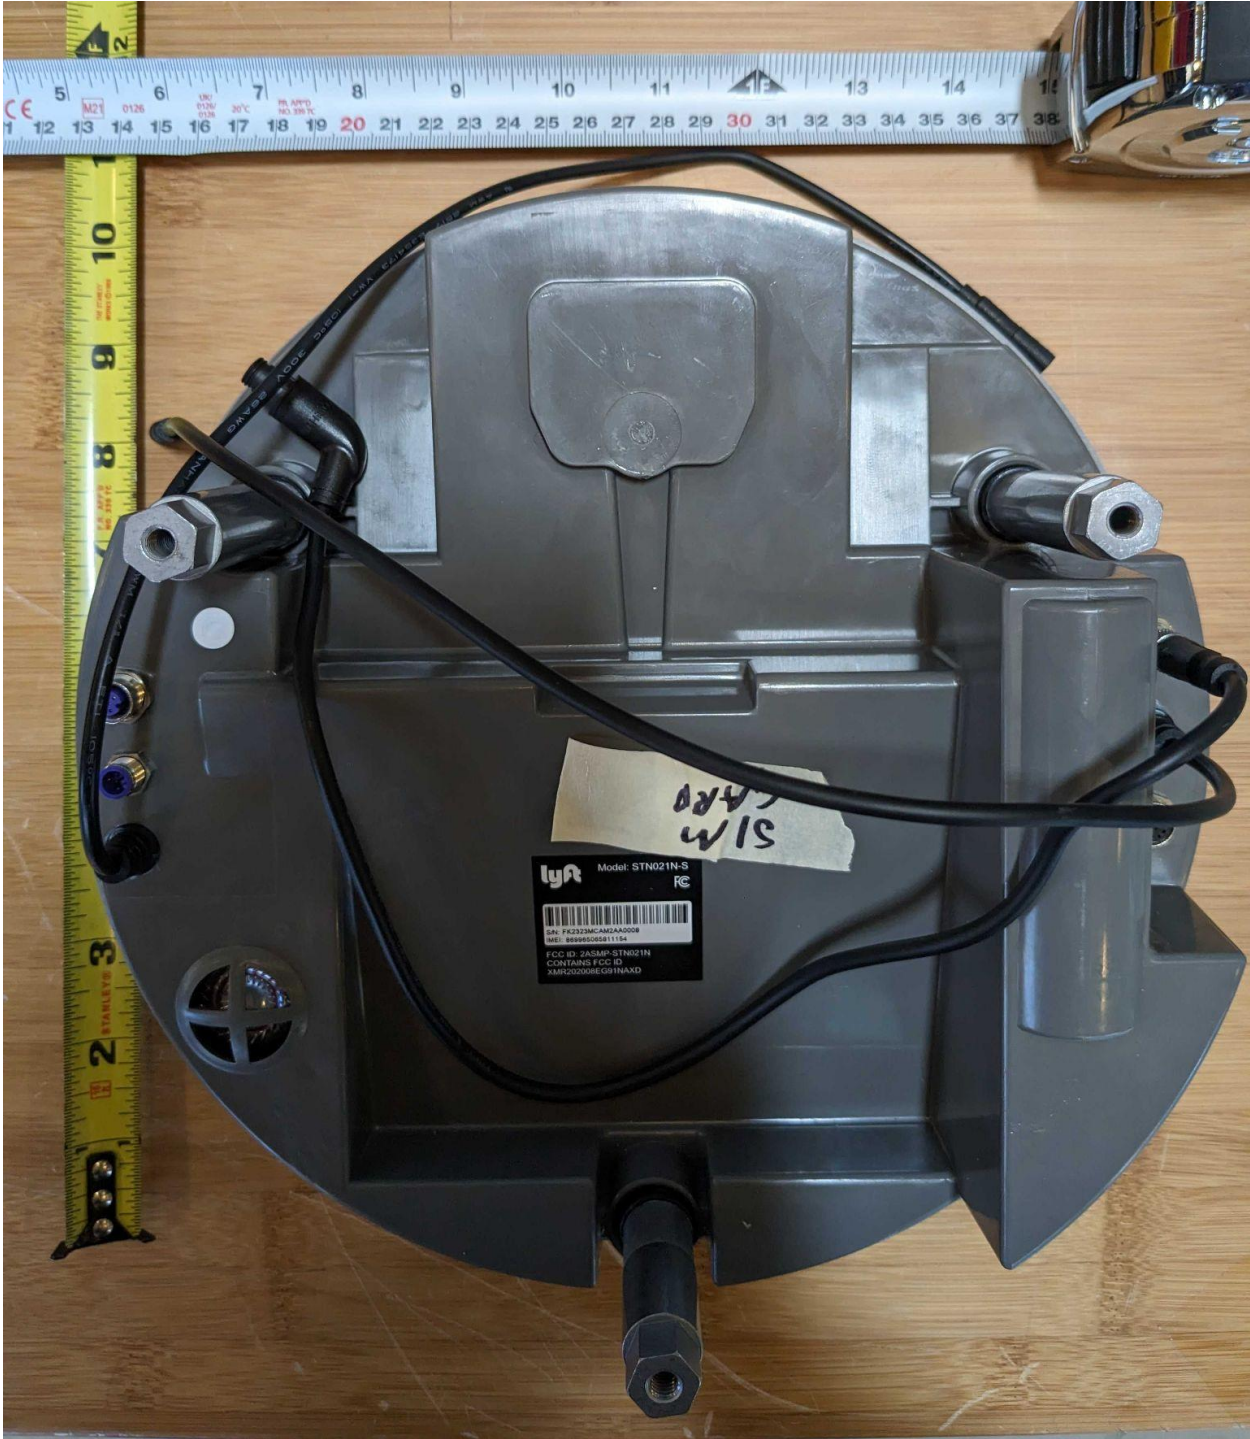

Bikeshare Docking Station

External Photos

Model: STN021N-S, STN021N-C

Lyft, Inc.

185 Berry St, Suite 400, San Francisco, CA 94107

Last Modified: 2023-07-10

Full Device / Assembly

Cassette Module (STN021N-S)

Cassette Module (STN021N-C)

User NFC Module (STN021N-S & STN021N-C)