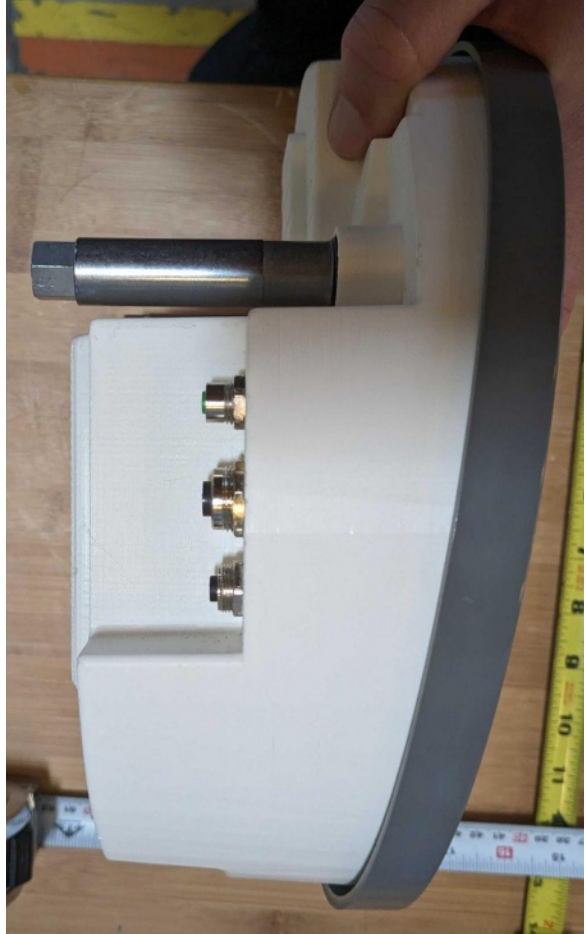

Bikeshare Docking Station

External Photos

Model: STN021N-S, STN021N-C

Lyft, Inc.

185 Berry St, Suite 400, San Francisco, CA 94107

Last Modified: 2023-07-10

Full Device / Assembly

Cassette Module (STN021N-S)

Cassette Module (STN021N-C)

User NFC Module (STN021N-S & STN021N-C)