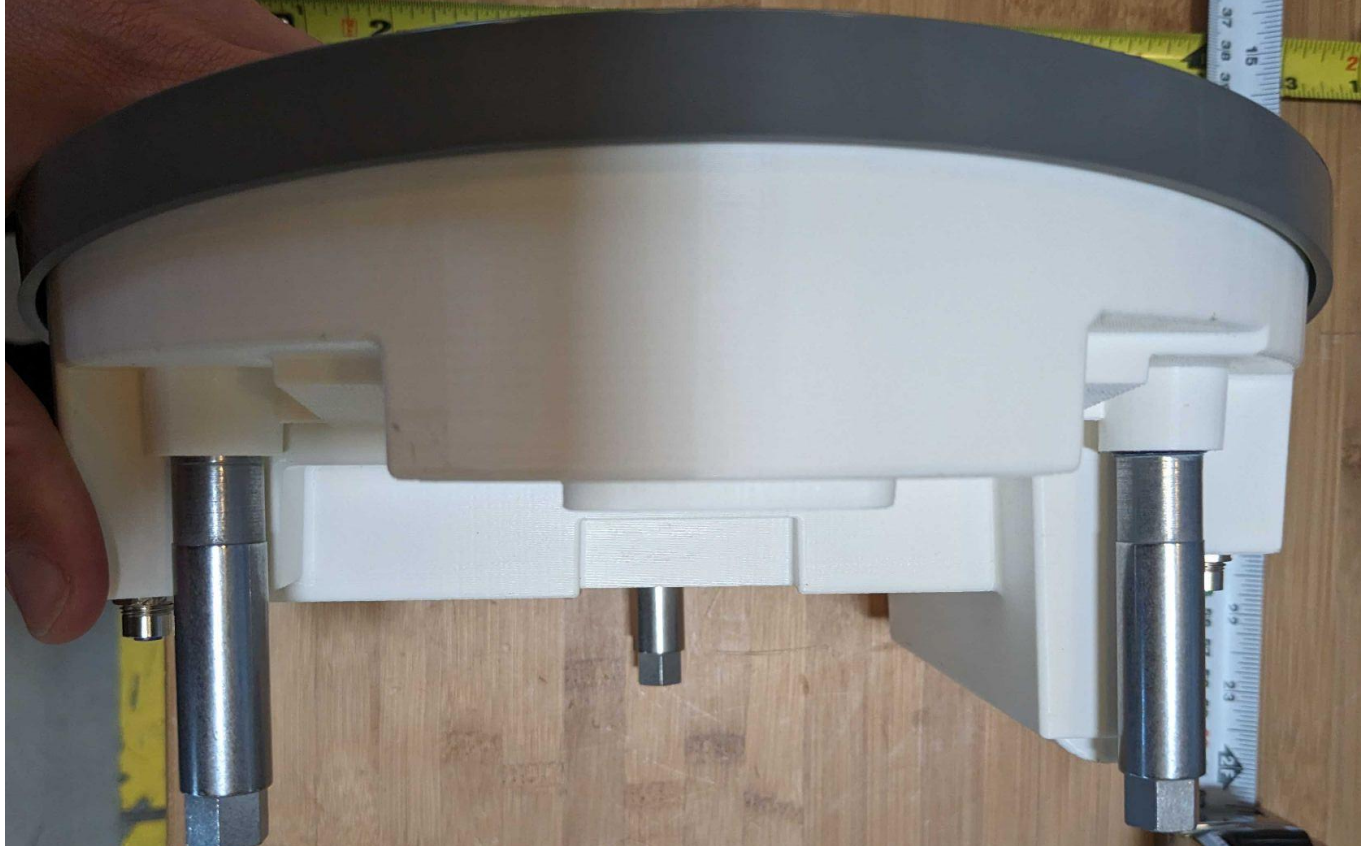

Bikeshare Docking Station

External Photos

Model: STN021N-S, STN021N-C

Lyft, Inc.

185 Berry St, Suite 400, San Francisco, CA 94107

Last Modified: 2023-07-10

Full Device / Assembly

Cassette Module (STN021N-S)

Cassette Module (STN021N-C)

User NFC Module (STN021N-S & STN021N-C)