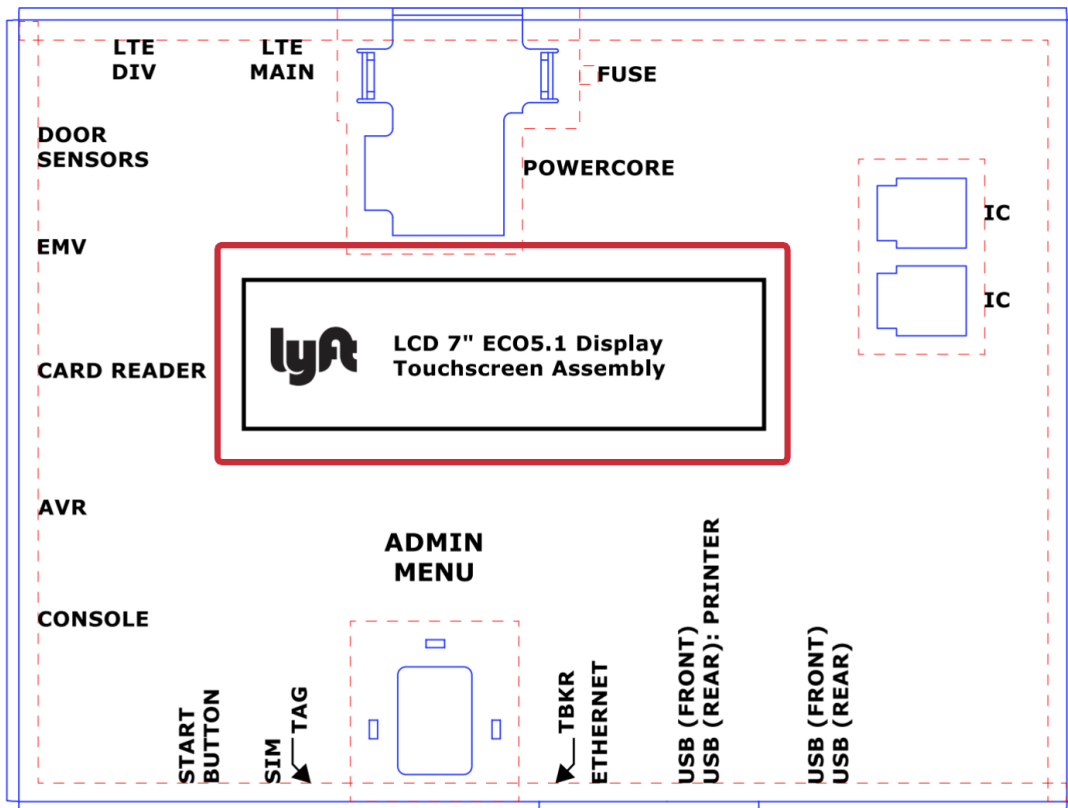

Bikeshare Station Computer Label and Location

Model: STN010

Lyft, Inc.

185 Berry St, Suite 5000, San Francisco, CA 94107

Last Modified: 2022-11-10

Label

Location

The label will be placed on the backside of the unit in the area boxed-in with a red rectangle in the diagram below.

-  Safety zone 0.125" (Do no print)
-  Component footprint (Do no print)