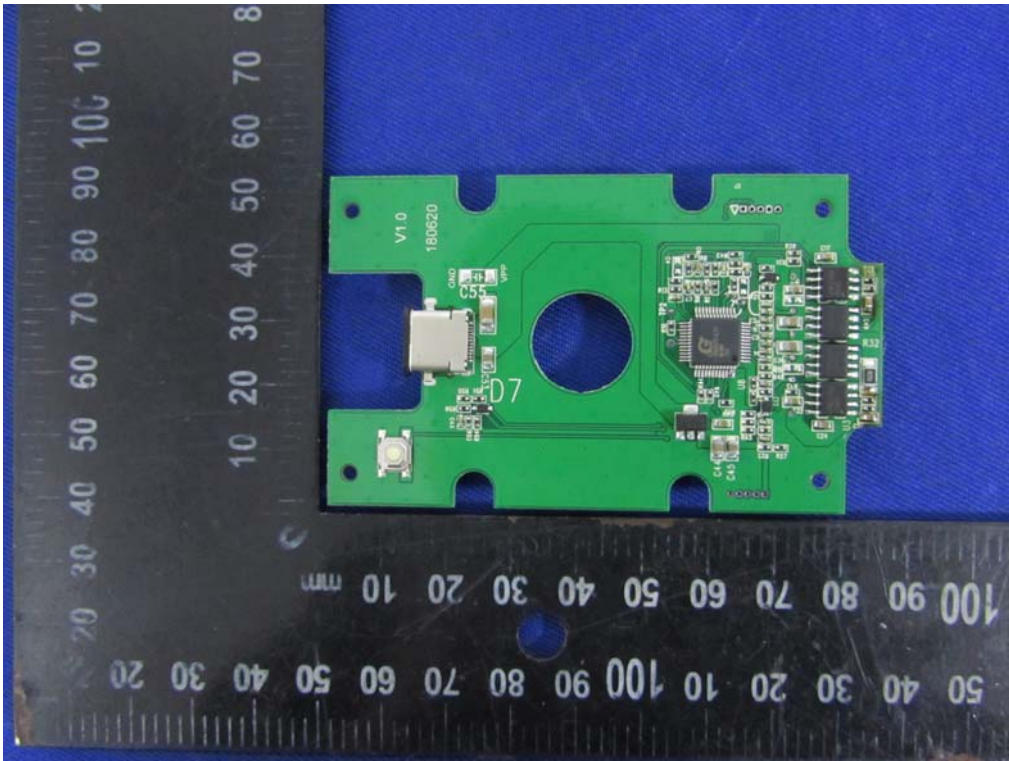

Internal Photos

M/N: ASS060

Internal Photos

M/N: ASS060

Coil
Antenna