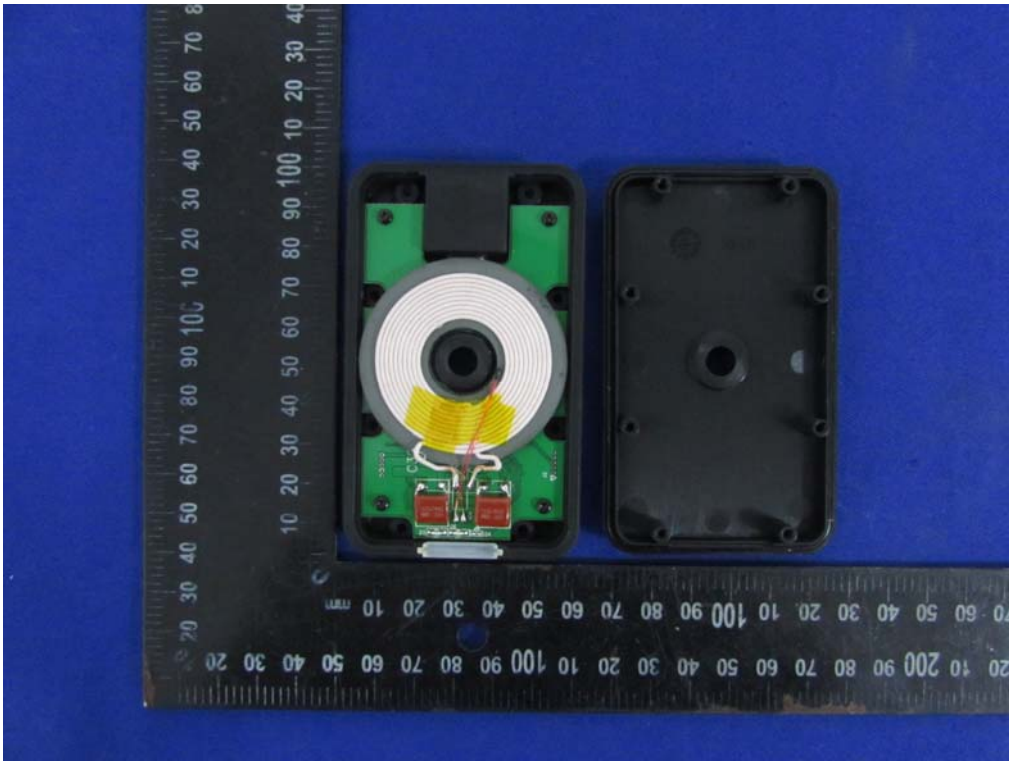

Internal Photos

M/N: ASS060

Internal Photos

M/N: ASS060

Coil
Antenna