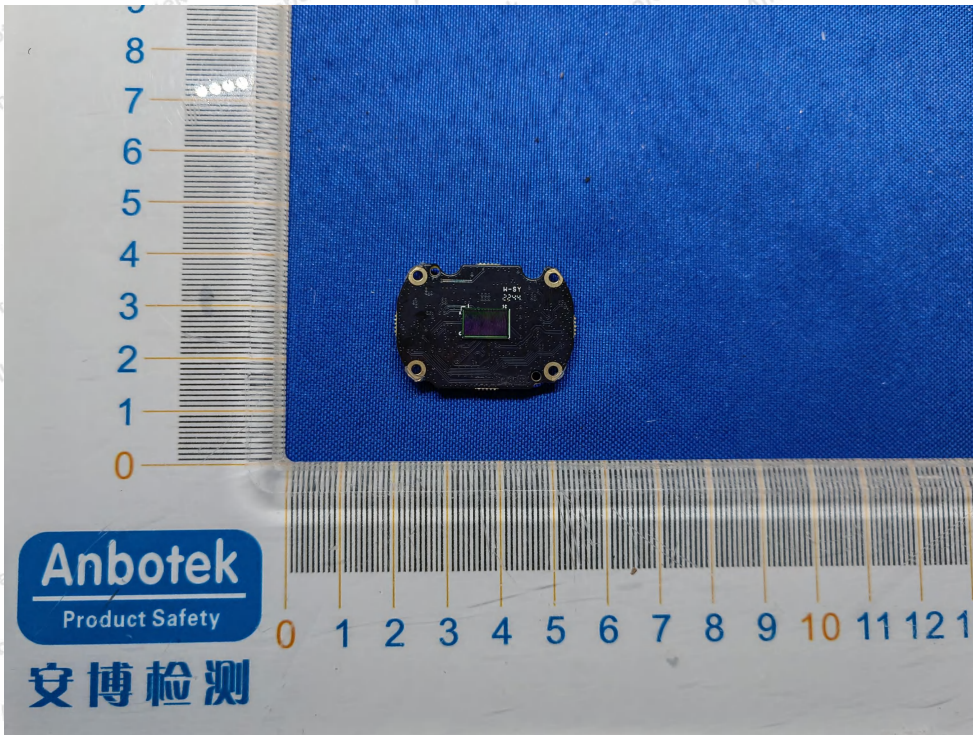

BLE ANT

Shenzhen Anbotek Compliance Laboratory Limited

Address: 1/F., Building D, Sogood Science and Technology Park, Sanwei Community, Hangcheng Street, Bao'an District, Shenzhen, Guangdong, China.
Tel: (86) 0755-26066440 Fax: (86) 0755-26014772 Email: service@anbotek.com

Code: AB-RF-05-b

Hotline

400-003-0500

www.anbotek.com.cn

安博检测