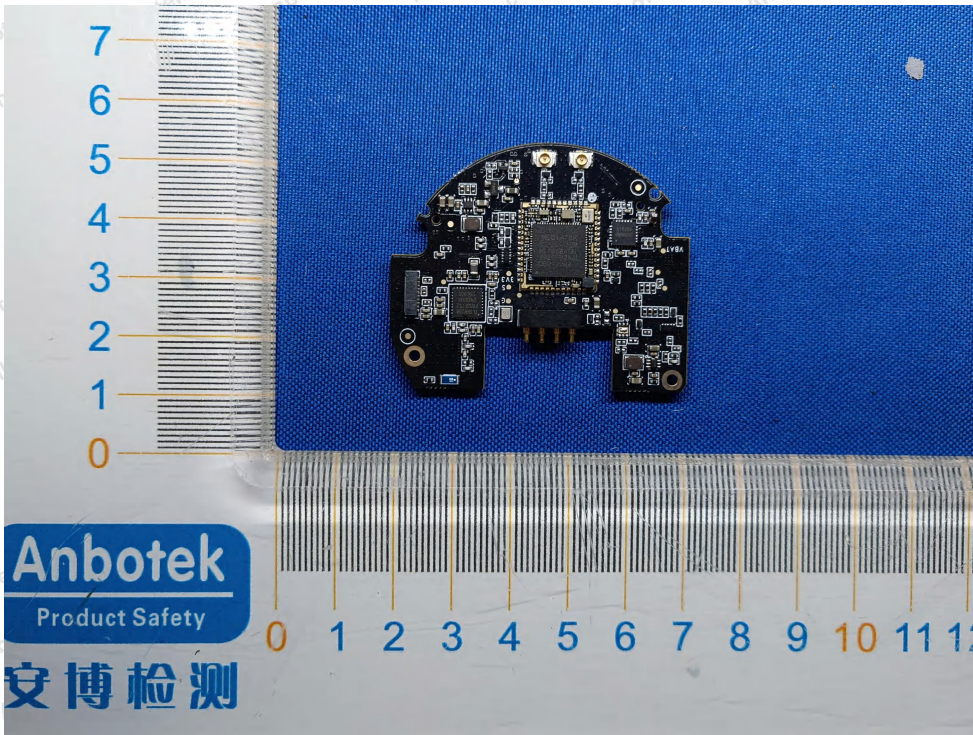

Code: AB-RF-05-b

Hotline

400-003-0500

www.anbotek.com.cn

WIFI ANT1

Anbotek

Product Safety

WIFI ANT2