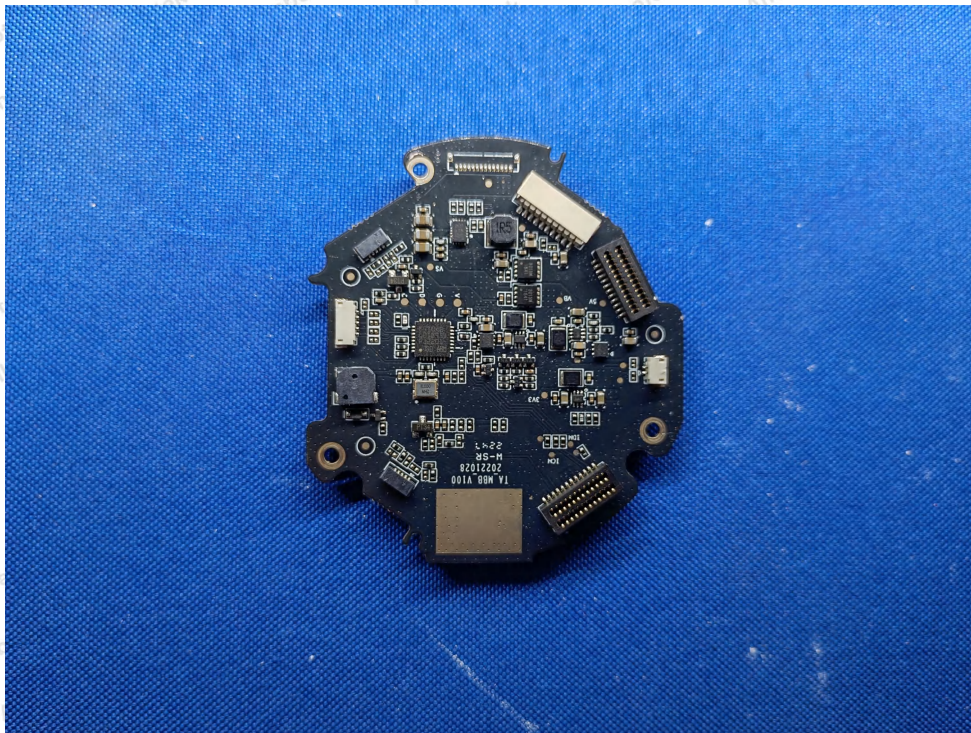

Anbotek

Product Safety

Shenzhen Anbotek Compliance Laboratory Limited

Address: 1/F., Building D, Sogood Science and Technology Park, Sanwei Community, Hangcheng Street, Bao'an District, Shenzhen, Guangdong, China.
Tel: (86) 0755-26066440 Fax: (86) 0755-26014772 Email: service@anbotek.com

Code: AB-RF-05-b

Hotline

400-003-0500

www.anbotek.com.cn