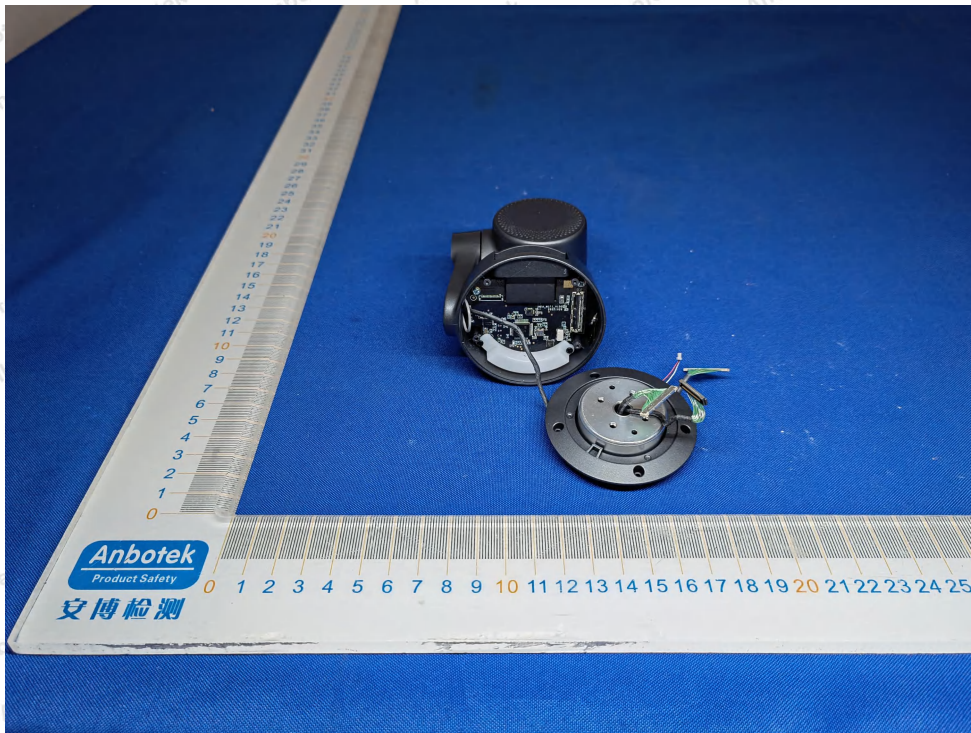

Code: AB-RF-05-b

Hotline

400-003-0500

www.anbotek.com.cn

WIFI ANT1

Anbotek

Product Safety

WIFI ANT2