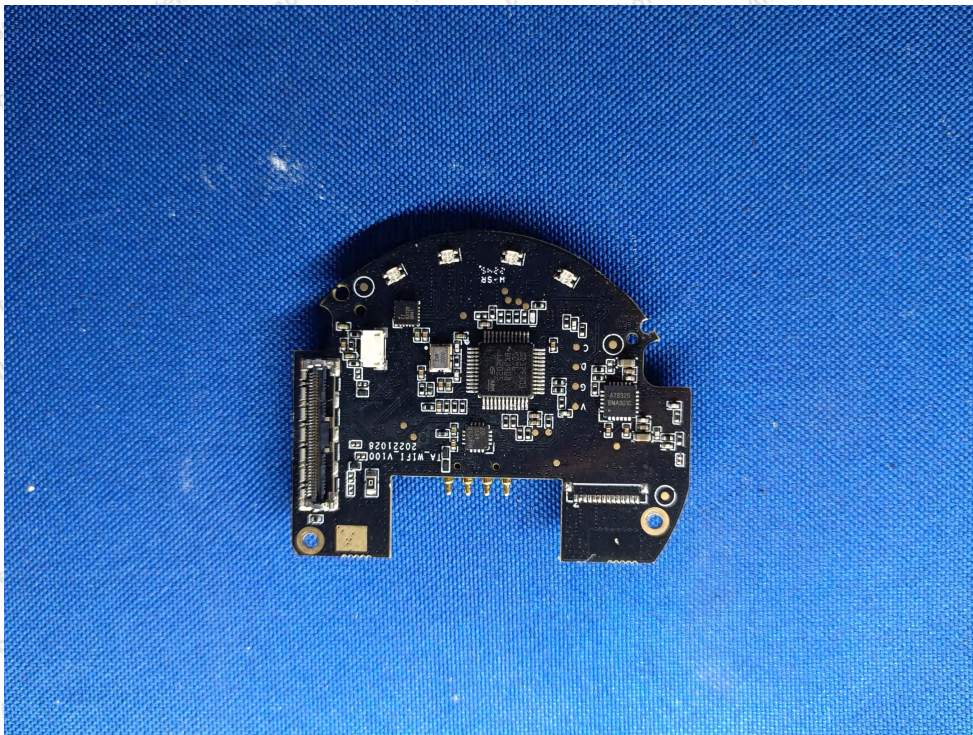

Anbotek

Product Safety

Shenzhen Anbotek Compliance Laboratory Limited

Address: 1/F., Building D, Sogood Science and Technology Park, Sanwei Community, Hangcheng Street, Bao'an District, Shenzhen, Guangdong, China.
Tel: (86) 0755-26066440 Fax: (86) 0755-26014772 Email: service@anbotek.com

Code: AB-RF-05-b

Hotline

400-003-0500

www.anbotek.com.cn