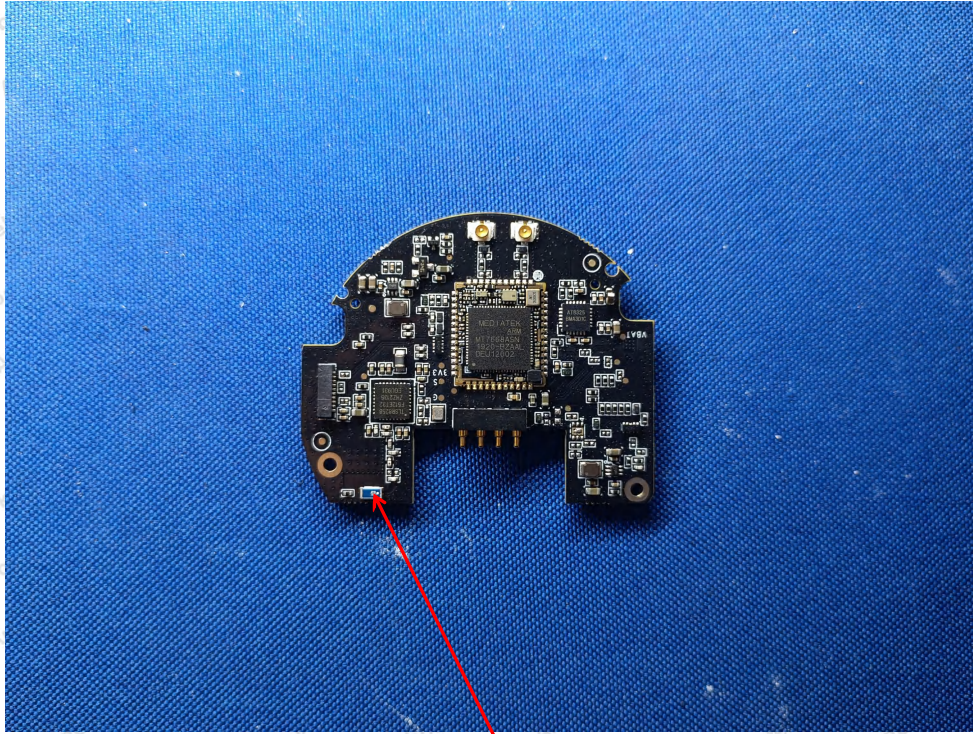

Code: AB-RF-05-b

Hotline

400-003-0500

www.anbotek.com.cn

Anbotek

Product Safety

BLE ANT

Shenzhen Anbotek Compliance Laboratory Limited