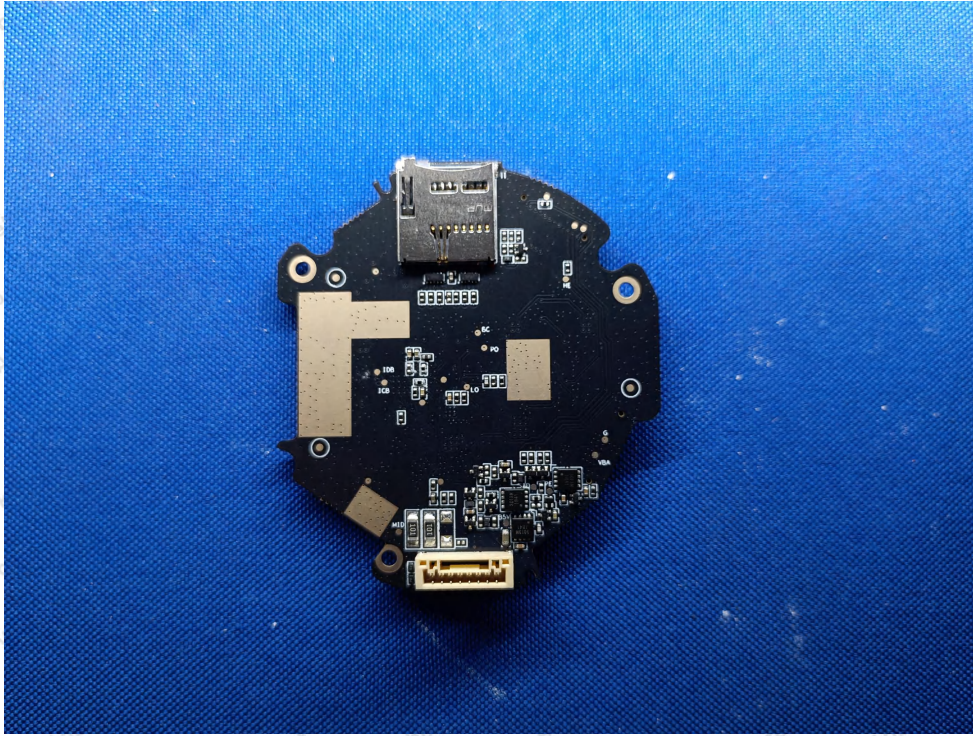

Code: AB-RF-05-b

Hotline

400-003-0500

www.anbotek.com.cn

WIFI ANT1

Anbotek

Product Safety

WIFI ANT2