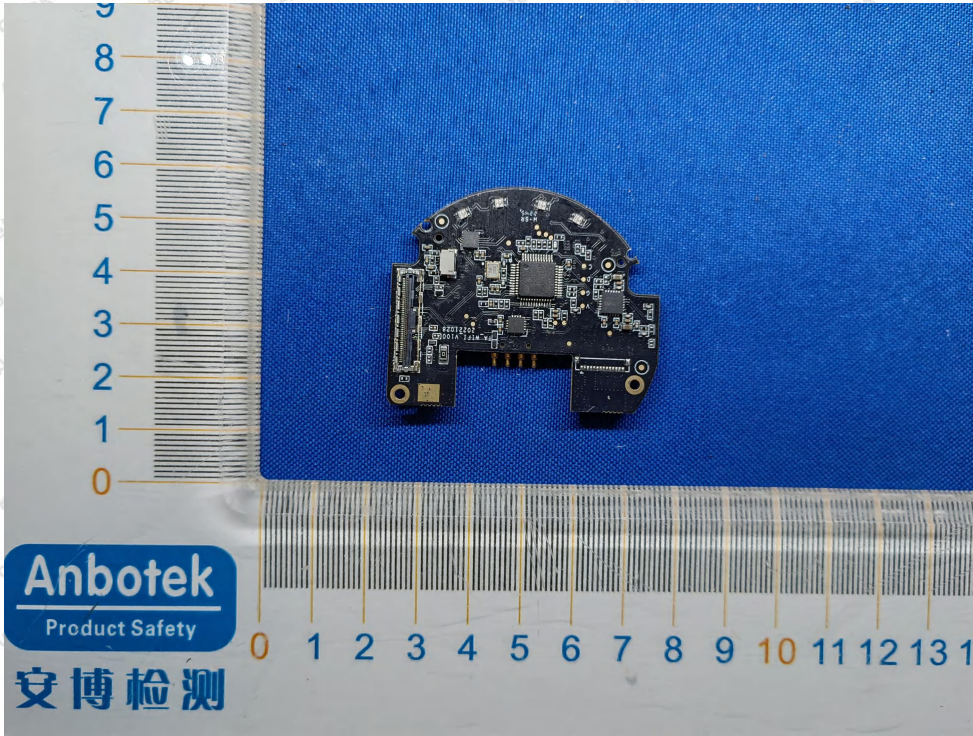

Anbotek

Product Safety

Shenzhen Anbotek Compliance Laboratory Limited

Address: 1/F., Building D, Sogood Science and Technology Park, Sanwei Community, Hangcheng Street, Bao'an District, Shenzhen, Guangdong, China.
Tel: (86) 0755-26066440 Fax: (86) 0755-26014772 Email: service@anbotek.com

Code: AB-RF-05-b

Hotline

400-003-0500

www.anbotek.com.cn