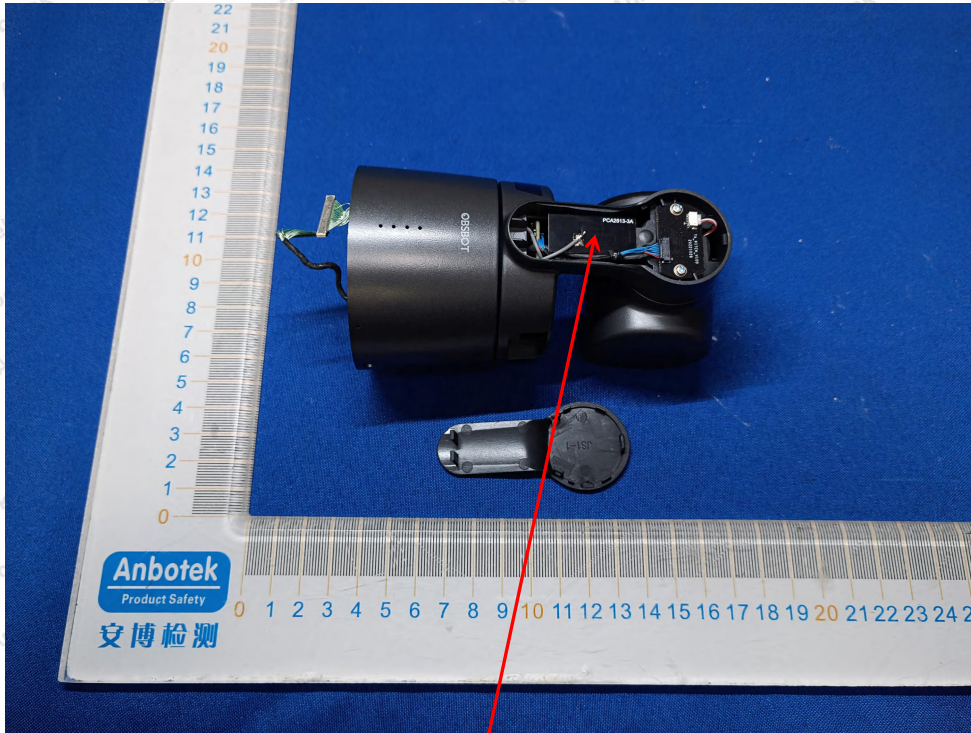

Code: AB-RF-05-b

Hotline

400-003-0500

www.anbotek.com.cn

WIFI ANT1

Anbotek

Product Safety

WIFI ANT2