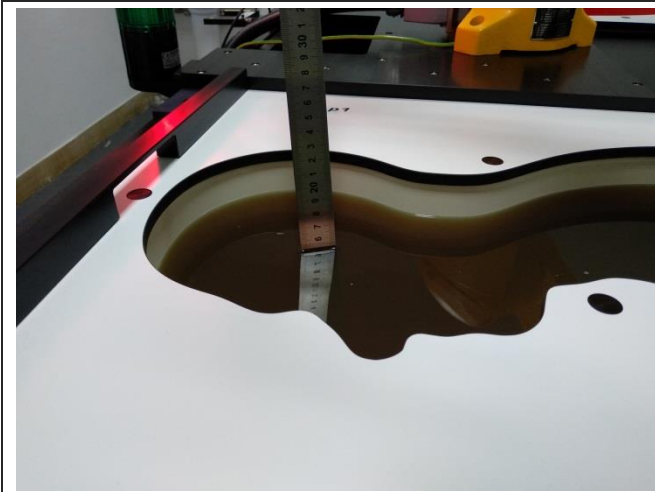

15. TestSetup Photos

Liquid depth in the Head phantom

Liquid depth in the Body phantom

Left Head Touch

Right Head Touch

Left Head Tilt (15°)

Right Head Tilt (15°)

Body-worn Front (10mm)

Body-worn Rear(10mm)

Front (10mm)

Rear (10mm)

Top Side (10mm)

Right Side (10mm)