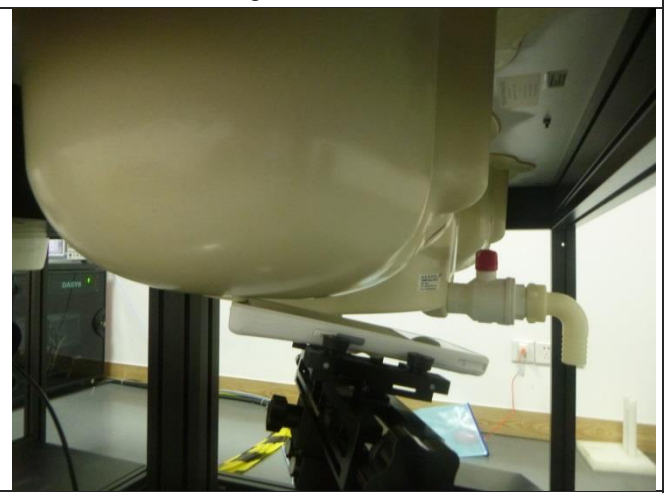

15. TestSetup Photos

Liquid depth in the Head phantom

Liquid depth in the Body phantom

Left Head Touch

Right Head Touch

Left Head Tilt (15°)

Right Head Tilt (15°)

Body-worn Front (10mm)

Body-worn Rear(10mm)

Front (10mm)

Rear (10mm)

Top Side (10mm)

Right Side (10mm)