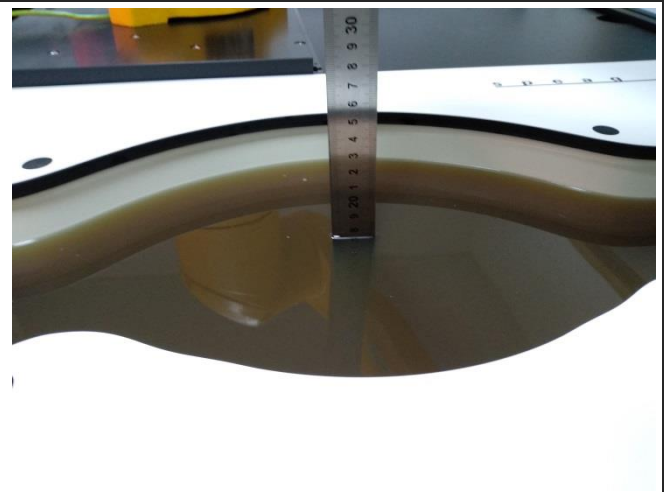

15. TestSetup Photos

Liquid depth in the Head phantom

Liquid depth in the Body phantom

Left Head Touch

Right Head Touch

Left Head Tilt (15°)

Right Head Tilt (15°)

Body-worn Front (10mm)

Body-worn Rear(10mm)

Front (10mm)

Rear (10mm)

Top Side (10mm)

Right Side (10mm)