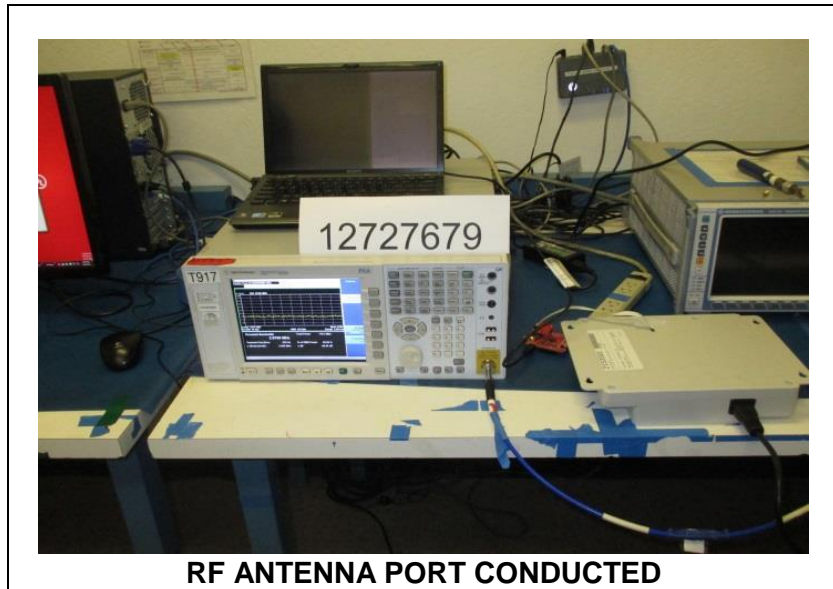

11. SETUP PHOTOS

ANTENNA PORT

AC MAINS LINE CONDUCTED EMISSIONS

RADIATED RF MEASUREMENT SETUP

BELOW 30MHz (FRONT)

BELOW 30MHz (BACK)

BELOW 1GHz (FRONT)

BELOW 1GHz (BACK)