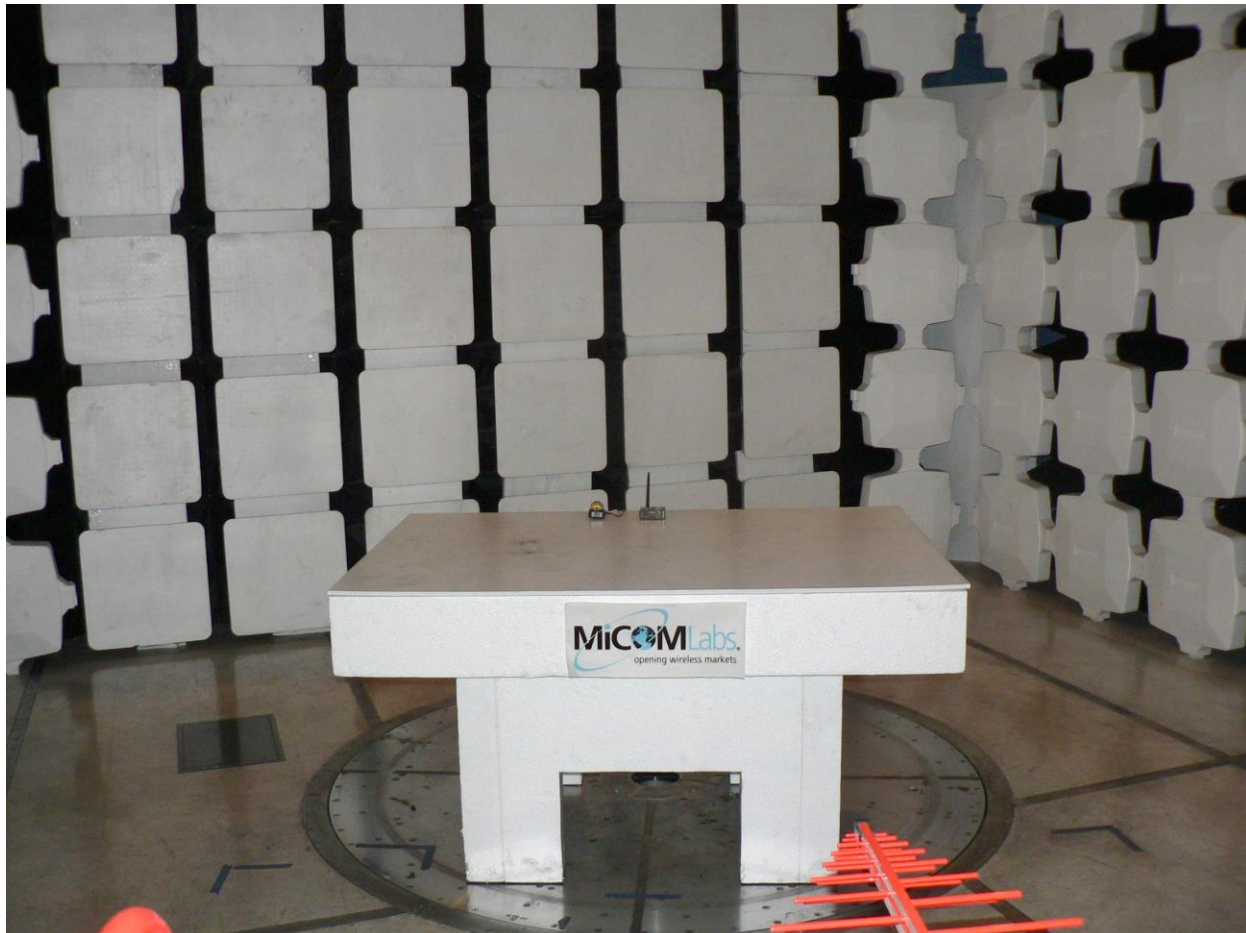

PHOTOS - TEST SETUP

Company: Puloli Inc

Product Name: RU 700
Report No.: PULO01 – Test Setup Photos

1. Test Setup Photographs

1.1.1. Test Setup - CE - AC Conducted Emissions

PULO01 AC Wireline

PULO01 AC Wireline Side

1.1.2. Test Setup - RE#1 - Radiated Emissions - 3m Chamber

PULO01 TX Spurious 30-1000MHz Dipole Antenna

PULO01 TX Spurious 30-1000MHz Yagi Antenna

PULO01 TX Spurious Above 1GHz Yagi Antenna

1.1.3. Test Setup - RF#2 - Conducted