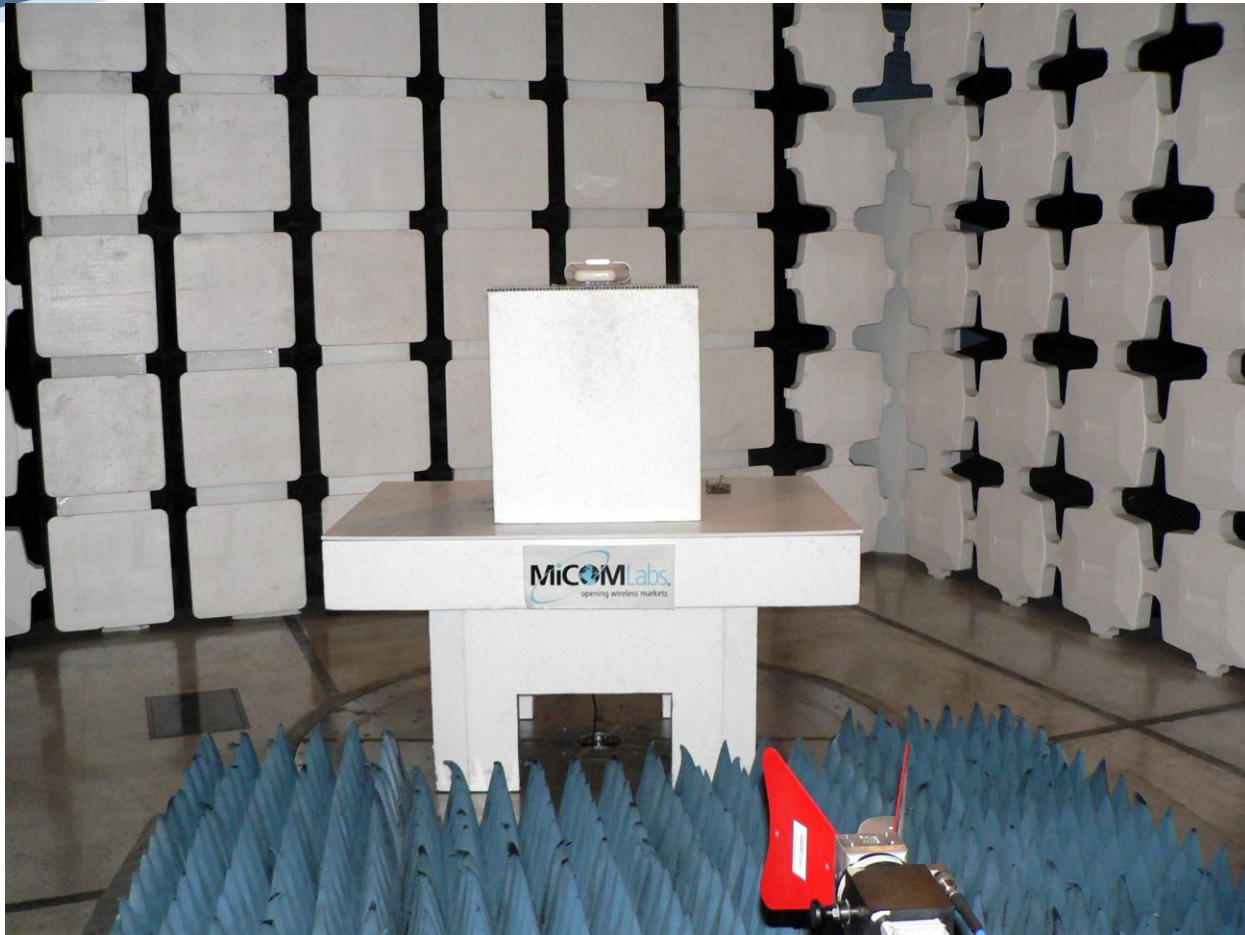

PHOTOS - TEST SETUP

Company: Puloli Inc

Product Name: RU 700
Report No.: PULO01 – Test Setup Photos

1. Test Setup Photographs

1.1.1. Test Setup - CE - AC Conducted Emissions

PULO01 AC Wireline

PULO01 AC Wireline Side

1.1.2. Test Setup - RE#1 - Radiated Emissions - 3m Chamber

PULO01 TX Spurious 30-1000MHz Dipole Antenna

PULO01 TX Spurious 30-1000MHz Yagi Antenna

PULO01 TX Spurious Above 1GHz Yagi Antenna

1.1.3. Test Setup - RF#2 - Conducted