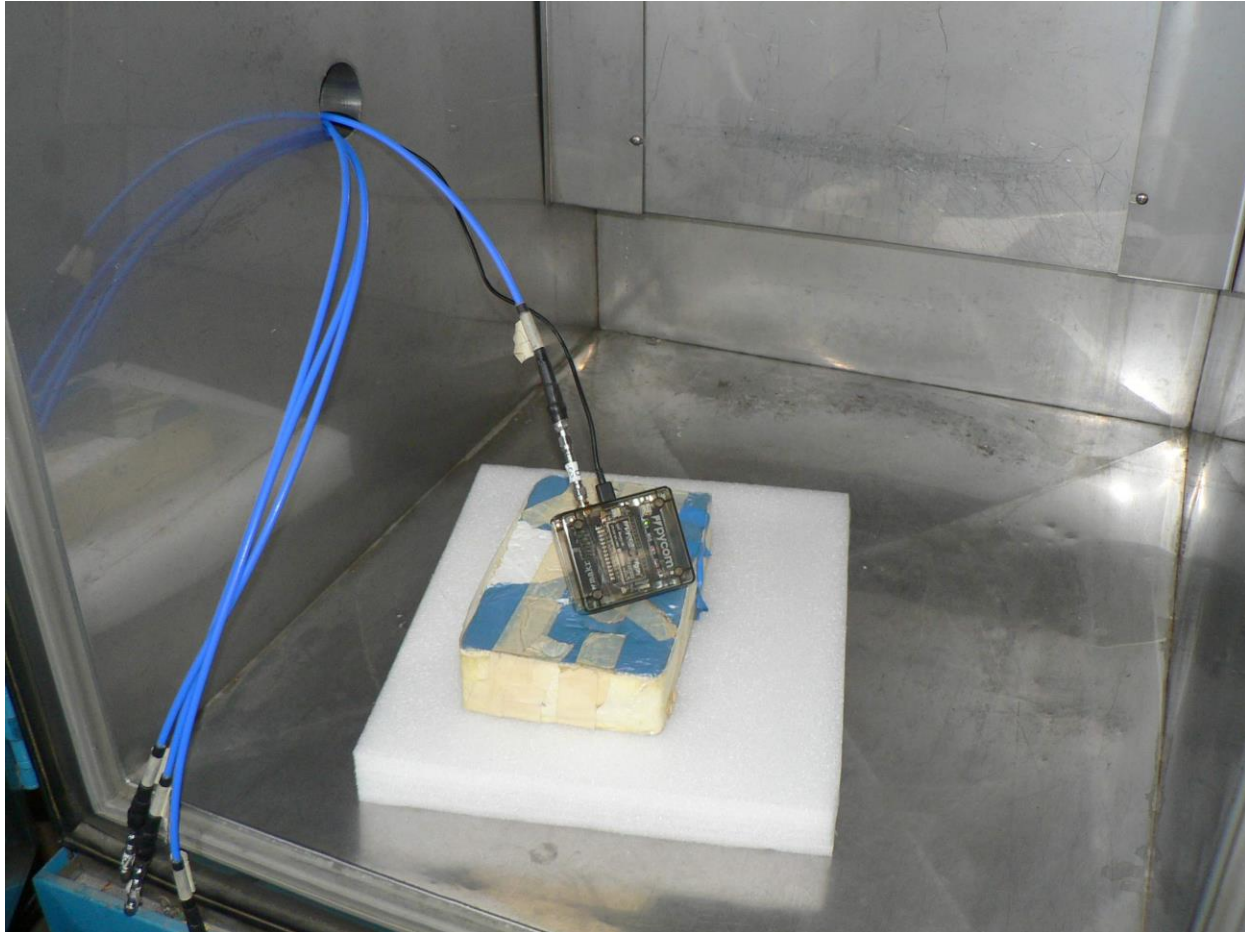

PHOTOS - TEST SETUP

Company: Puloli Inc

Product Name: RU 700
Report No.: PULO01 – Test Setup Photos

1. Test Setup Photographs

1.1.1. Test Setup - CE - AC Conducted Emissions

PULO01 AC Wireline

PULO01 AC Wireline Side

1.1.2. Test Setup - RE#1 - Radiated Emissions - 3m Chamber

PULO01 TX Spurious 30-1000MHz Dipole Antenna

PULO01 TX Spurious 30-1000MHz Yagi Antenna

PULO01 TX Spurious Above 1GHz Yagi Antenna

1.1.3. Test Setup - RF#2 - Conducted

PULO01 RF Conducted Setup

PULO01 RF Conducted Test Setup

575 Boulder Court
Pleasanton, California 94566, USA
Tel: +1 (925) 462 0304
Fax: +1 (925) 462 0306
www.micomlabs.com