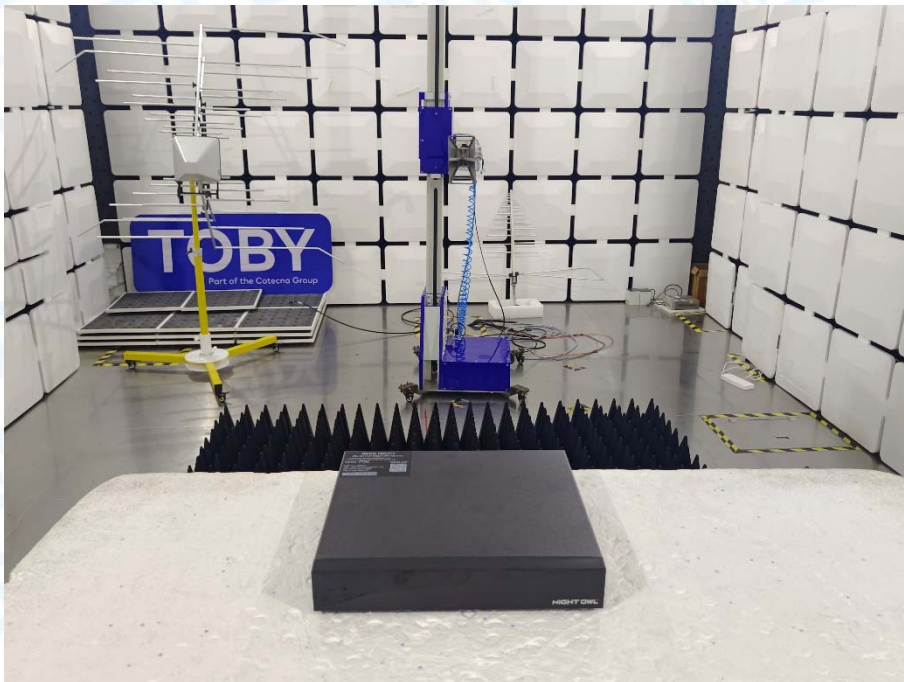

# Appendix V EUT Test Photographs

Photo of Setup for Radiated Emission (30MHz~1GHz)

Photo of Setup for Radiated Emission (Above 1 GHz)

### Photo of Setup for Conducted Emission

-----END OF REPORT-----