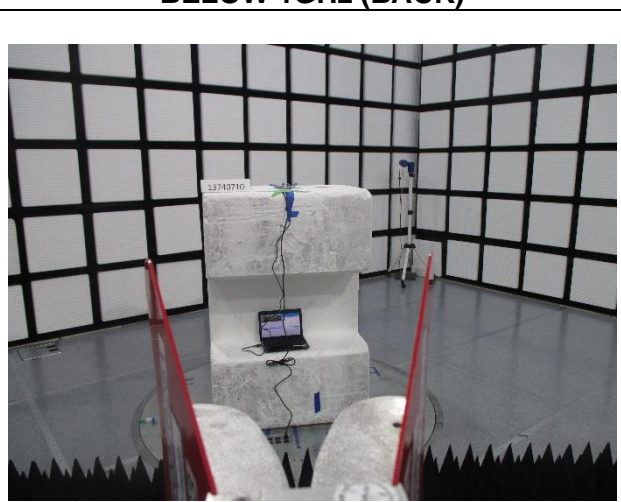

12. SETUP PHOTOS

ANTENNA PORT AND AC LINE CONDUCTED SETUP

RF ANTENNA PORT CONDUCTED

AC LINE CONDUCTED (FRONT)

AC LINE CONDUCTED (BACK)

RADIATED RF MEASUREMENT SETUP

BELOW 30MHz (FRONT)

BELOW 30MHz (BACK)

BELOW 1GHz (FRONT)

BELOW 1GHz (BACK)

ABOVE 1GHz (FRONT)

ABOVE 1GHz (BACK)

END OF TEST REPORT