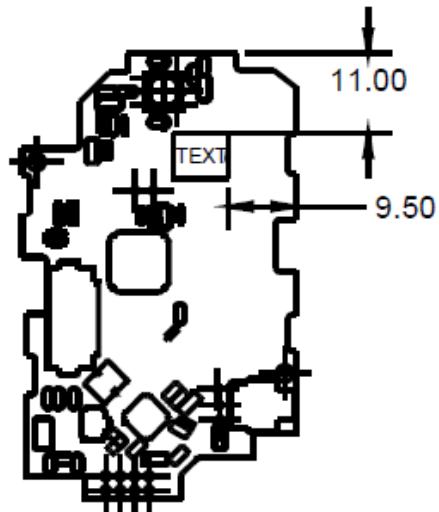

FCC Label Location

The label will be permanently affixed at a fixed location on the device.

ID Location

COMPLIANCE LABEL LOCATION BACK VIEW OF B8200

Product ID Label Size

Product Label