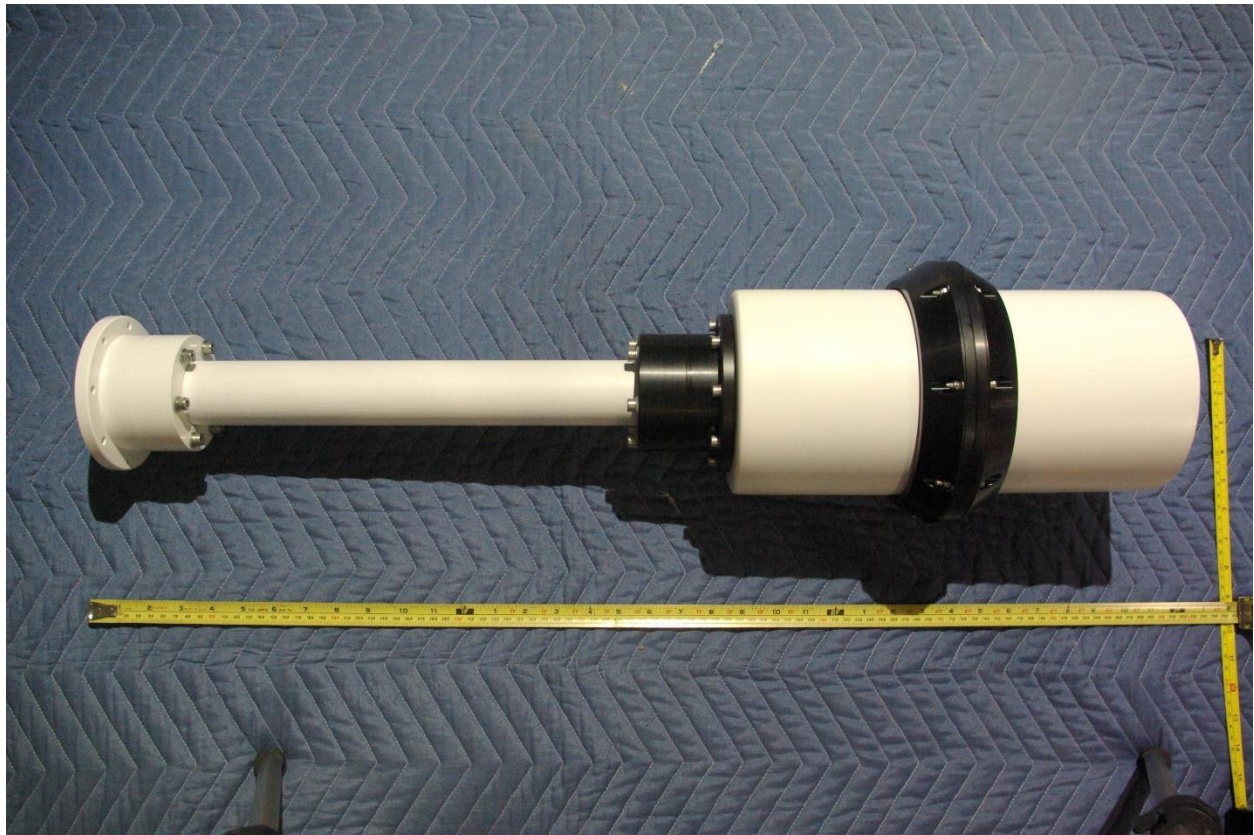

Rogers Labs, Inc.
4405 W. 259th Terrace
Louisburg, KS 66053
Phone/Fax: (913) 837-3214
Revision 1

RHOTHETA International Inc.
Model: RT-400
Test: 190211
Test to: 47CFR, 15(b), RSS-135
File: RT400 ExtPho Page 2 of 3

S/N: 00014
FCC ID: 2ASLJRT400
IC: 24836-RT400
Date: February 11, 2020