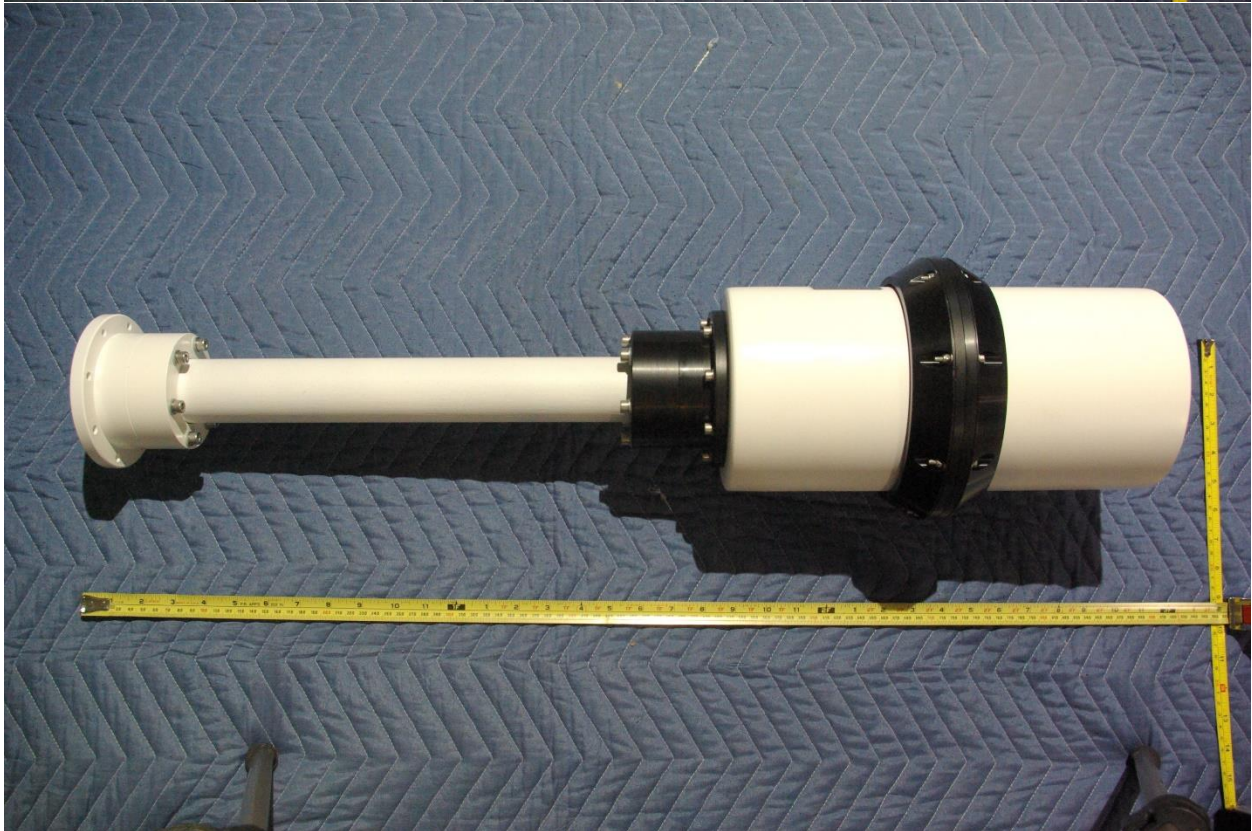

External photographs of equipment under test

Rogers Labs, Inc.
4405 W. 259th Terrace
Louisburg, KS 66053
Phone/Fax: (913) 837-3214
Revision 1

RHOTHETA International Inc.
Model: RT-400
Test: 190211
Test to: 47CFR, 15(b), RSS-135
File: RT400 ExtPho Page 1 of 3