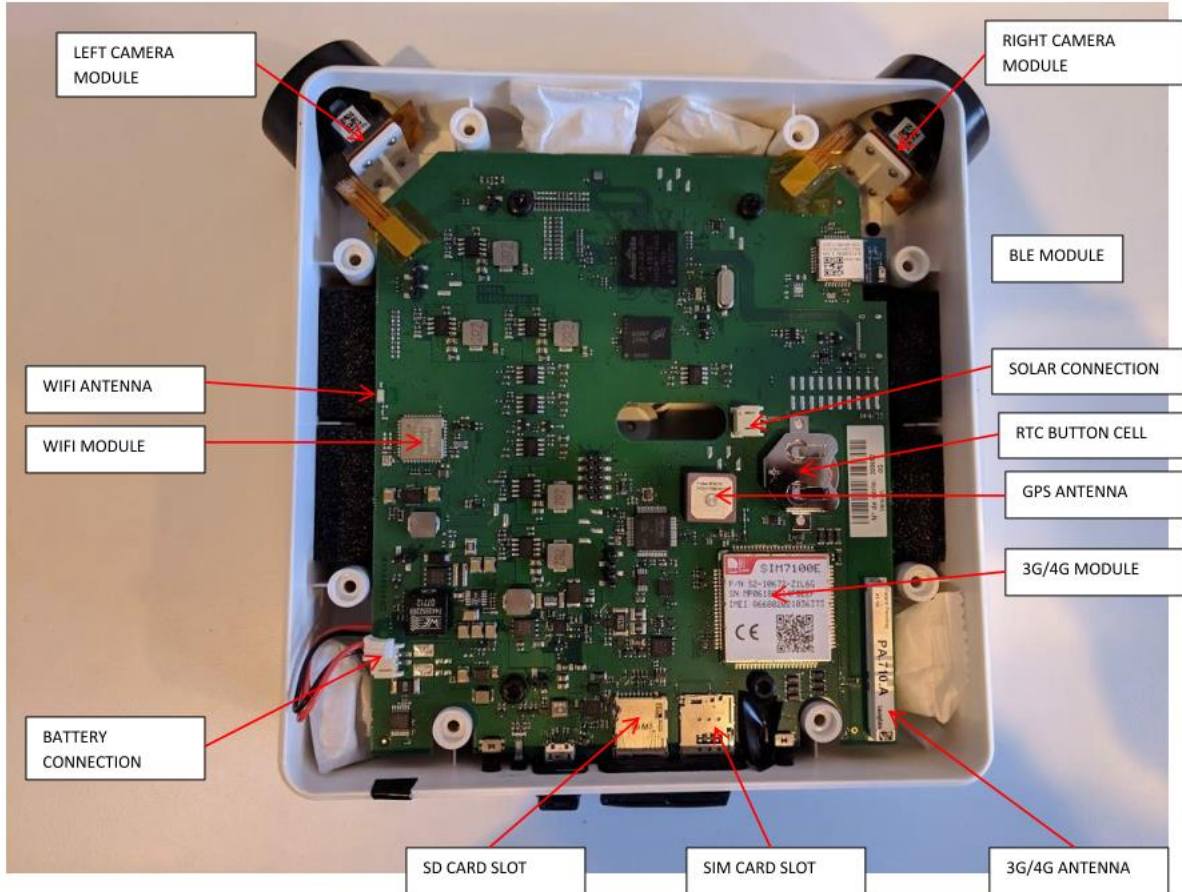

## INTERNAL PHOTOS OF EQUIPMENT

FCCID: 2ASLI-TIKKE001

INTERNAL VIEW 1

INTERNAL VIEW 2 – BOARD

INTERNAL VIEW 3 – BATTERY

INTERNAL VIEW 4 – BATTERY

LCIE

**LCIE SUD EST**  
Laboratoire de Moirans  
Z.I. Centr'Alp  
170, Rue de Chatagnon  
38430 MOIRANS – France

PCB ONLY – Bottom View