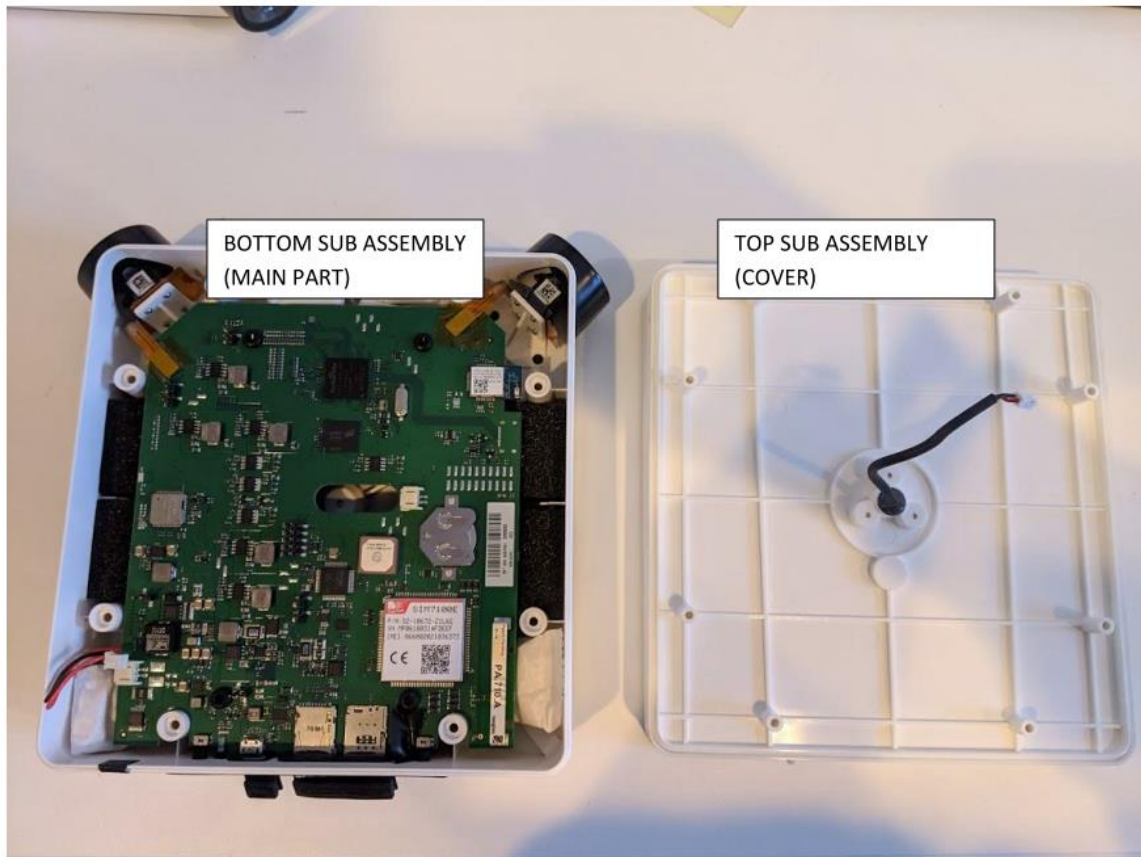

## INTERNAL PHOTOS OF EQUIPMENT

FCCID: 2ASLI-TIKKE001

INTERNAL VIEW 1

INTERNAL VIEW 2 – BOARD

INTERNAL VIEW 3 – BATTERY

INTERNAL VIEW 4 – BATTERY

LCIE

**LCIE SUD EST**  
Laboratoire de Moirans  
Z.I. Centr'Alp  
170, Rue de Chatagnon  
38430 MOIRANS – France

PCB ONLY – Bottom View