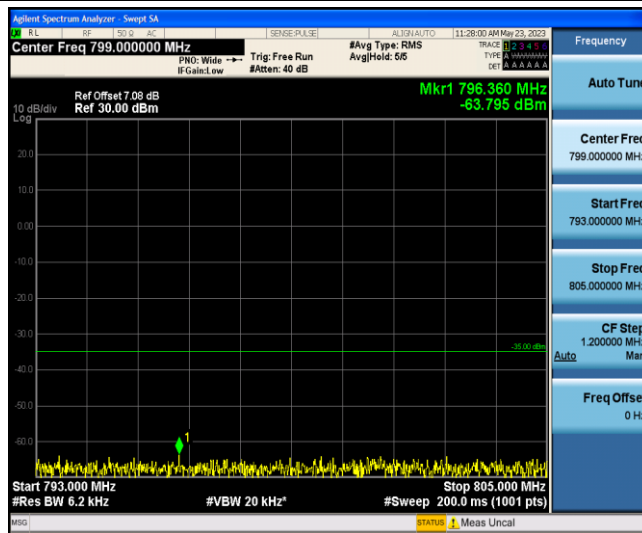

Band13-Stand-Alone-NaN-BPSK-23230-1 @0-15kHz-763-775--63.38--35-PASS

Band13-Stand-Alone-NaN-BPSK-23230-1 @0-15kHz-793-805--63.8--35-PASS