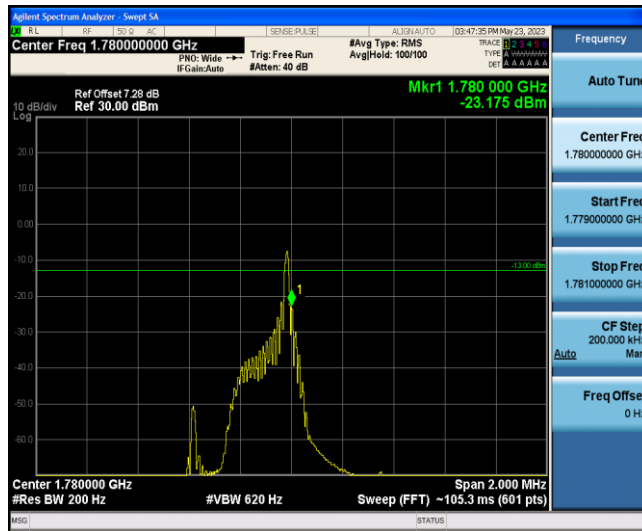

Band66-Stand-Alone-Na-N-QPSK-132671-1 @ 11-15kHz--23.24-PASS