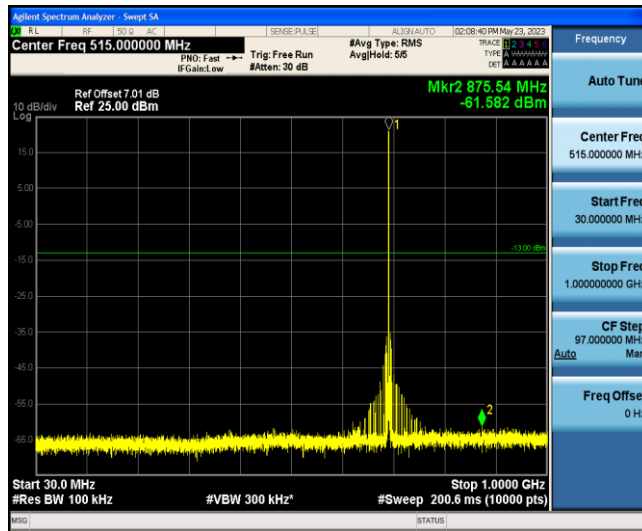

Band12-Stand-Alone-NaN-QPSK-23011-1 @0-3.75kHz-30-1000--61.58--13-PASS