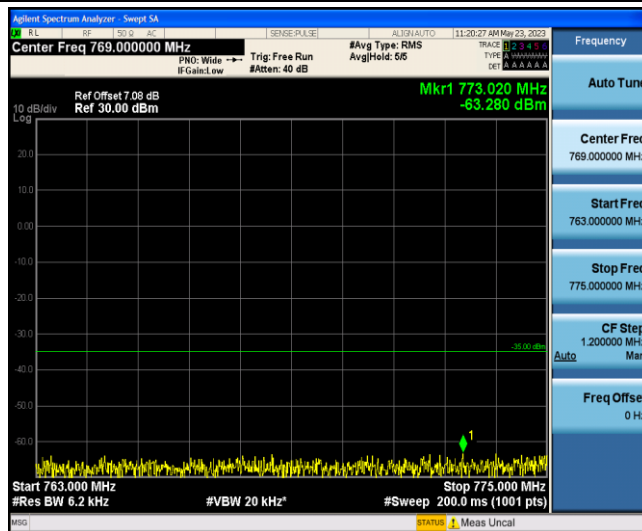

Band13-Stand-Alone-NaN-BPSK-23230-1 @0-3.75kHz-763-775--63.28--35-PASS