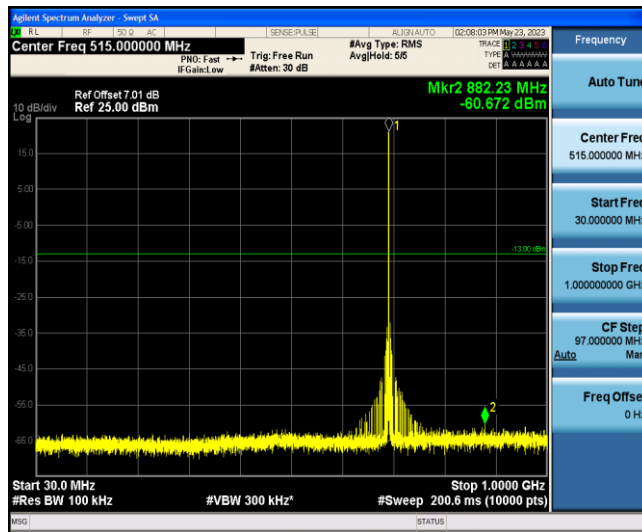

Test Graphs

Band12-Stand-Alone-NaN-BPSK-23011-1 @0-3.75kHz-30-1000--60.67--13-PASS