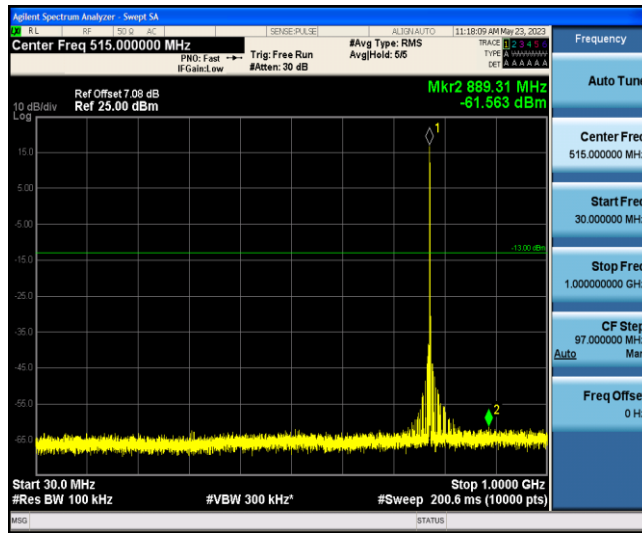

Band13-Stand-Alone-NaN-BPSK-23181-1@0-3.75kHz-30-1000--61.56--13-PASS