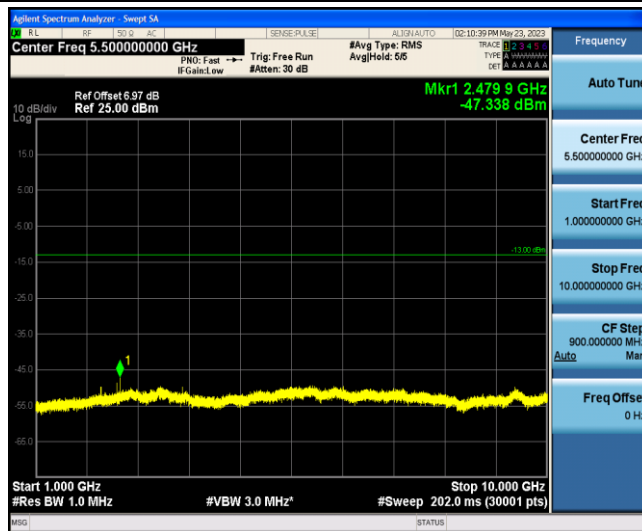

Band12-Stand-Alone-NaN-BPSK-23179-1 @0-3.75kHz-1000-10000--47.34--13-PASS