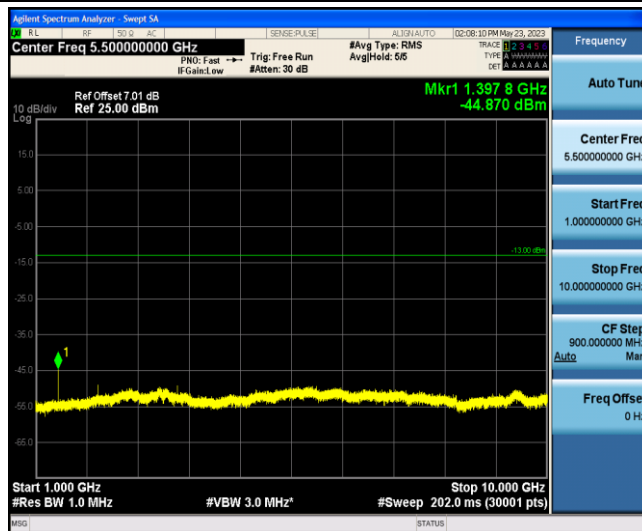

Band12-Stand-Alone-NaN-BPSK-23011-1 @0-3.75kHz-1000-10000--44.87--13-PASS