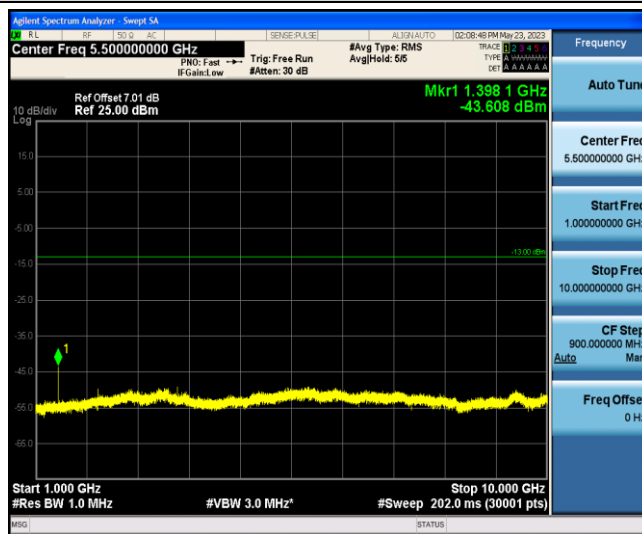

Band12-Stand-Alone-NaN-QPSK-23011-1 @0-3.75kHz-1000-10000--43.61--13-PASS