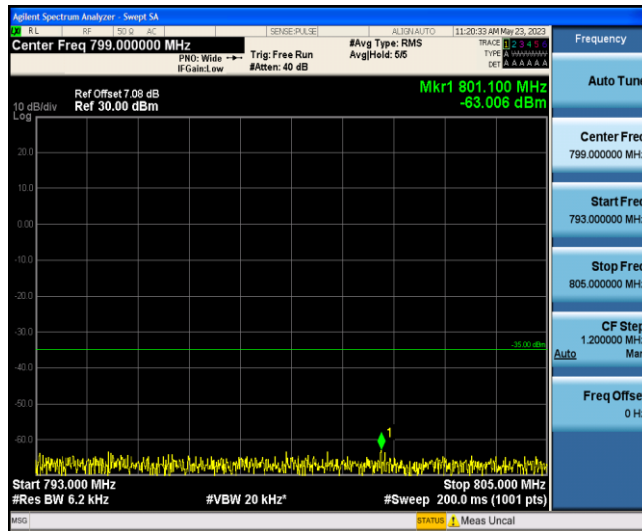

Band13-Stand-Alone-NaN-BPSK-23230-1 @0-3.75kHz-793-805--63.01--35-PASS