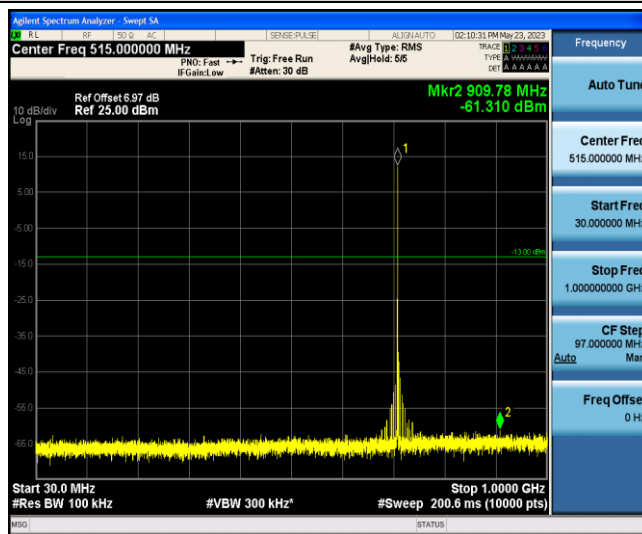

Band12-Stand-Alone-NaN-BPSK-23179-1 @0-3.75kHz-30-1000--61.31--13-PASS