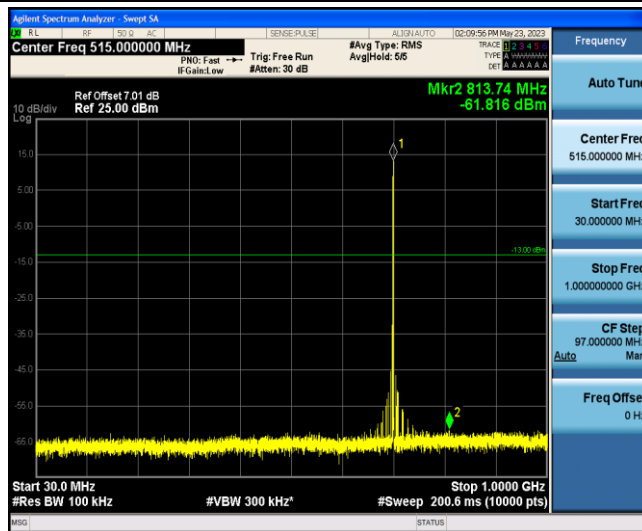

Band12-Stand-Alone-NaN-QPSK-23095-1 @0-3.75kHz-30-1000--61.82--13-PASS