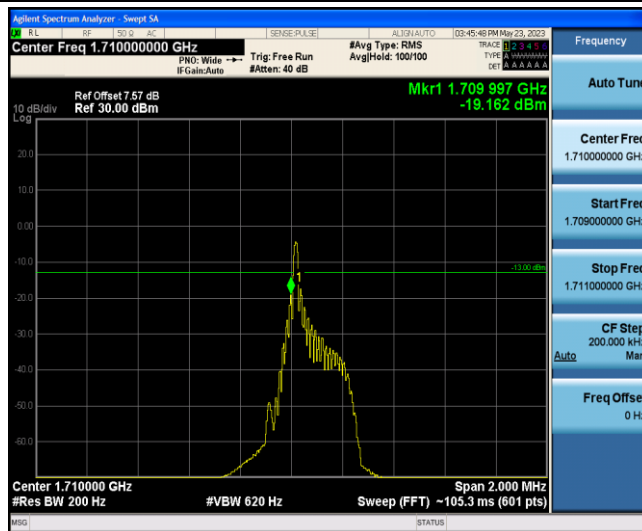

Band66-Stand-Alone-NaN-BPSK-131973-1@0-15kHz--19.40-PASS