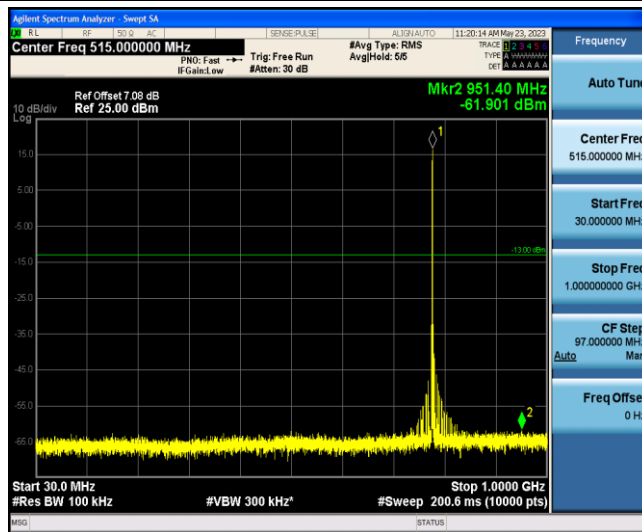

Band13-Stand-Alone-NaN-BPSK-23230-1 @0-3.75kHz-30-1000--61.9--13-PASS