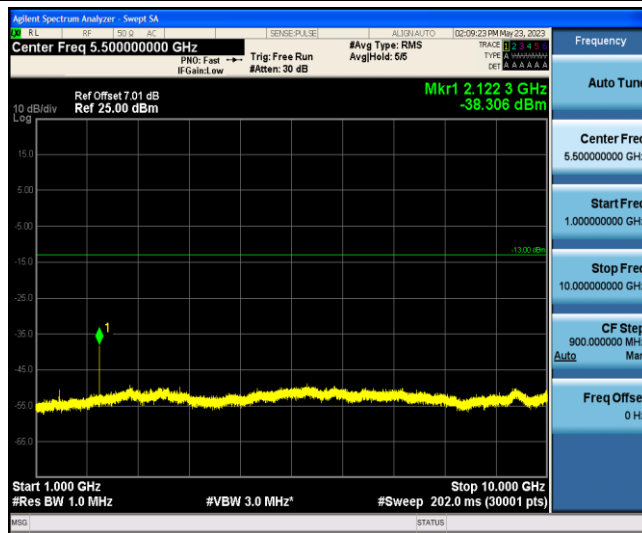

Test Graphs

Band12-Stand-Alone-NaN-BPSK-23011-1 @0-3.75kHz-30-1000--60.67--13-PASS

Band12-Stand-Alone-NaN-BPSK-23011-1 @0-3.75kHz-1000-10000--44.87--13-PASS

Band12-Stand-Alone-NaN-BPSK-23095-1 @0-3.75kHz-30-1000--61.28--13-PASS