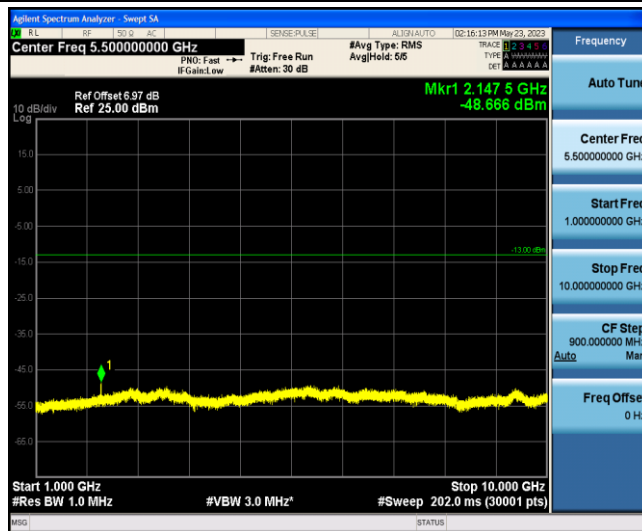

Band12-Stand-Alone-NaN-BPSK-23179-1 @0-15kHz-1000-10000--48.67--13-PASS