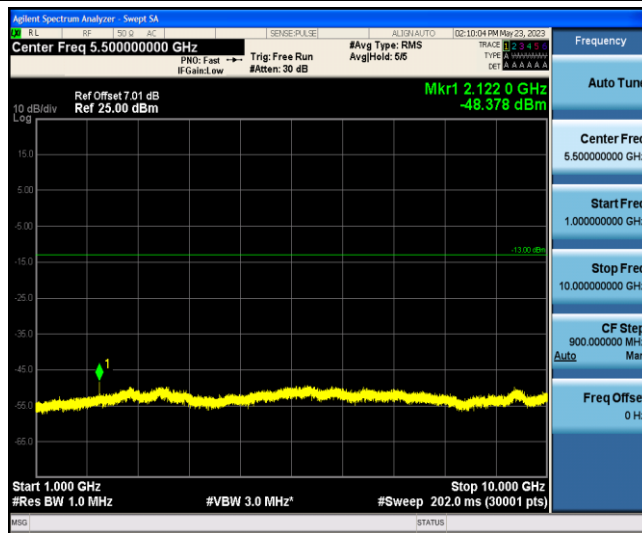

Band12-Stand-Alone-NaN-QPSK-23095-1 @0-3.75kHz-1000-10000--48.38--13-PASS