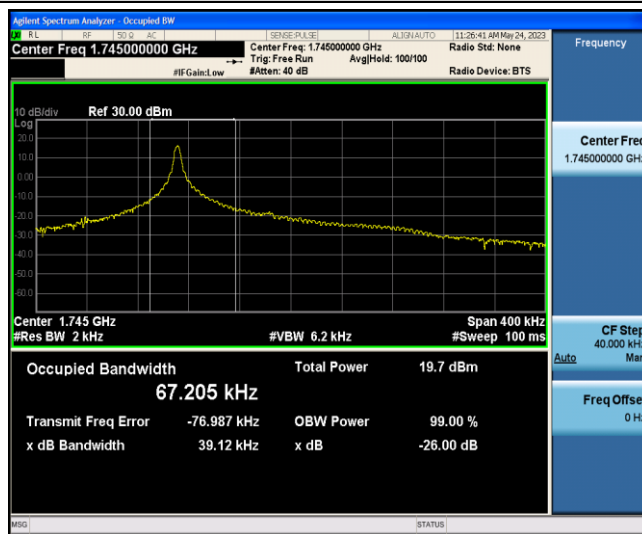

Band66-Stand-Alone-NaN-QPSK-132322-1@0-3.75kHz-0.0391-0.06721-PASS