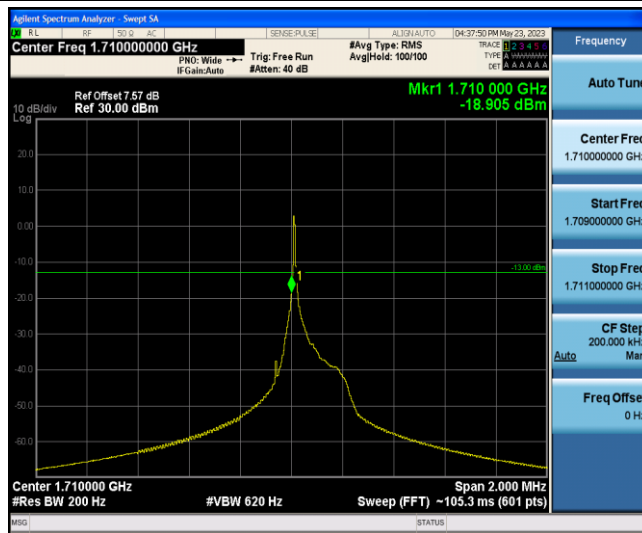

Band4-Stand-Alone-NaN-BPSK-19951-1 @0-3.75kHz--18.90-PASS