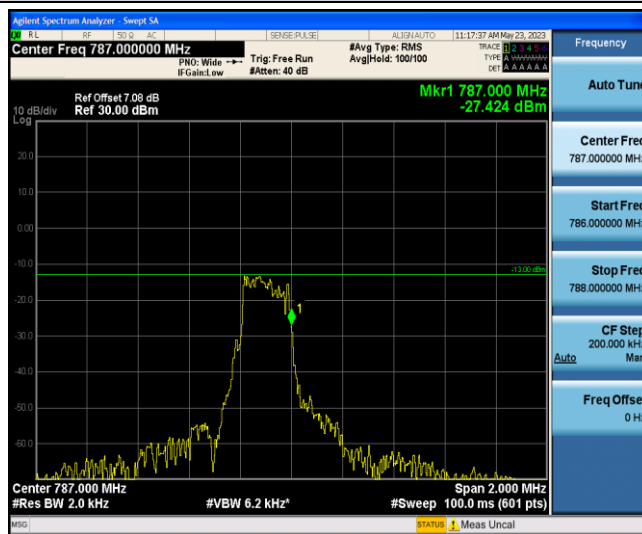

Band13-Stand-Alone-NaN-QPSK-23279-12 @ 0-15kHz--27.42-PASS