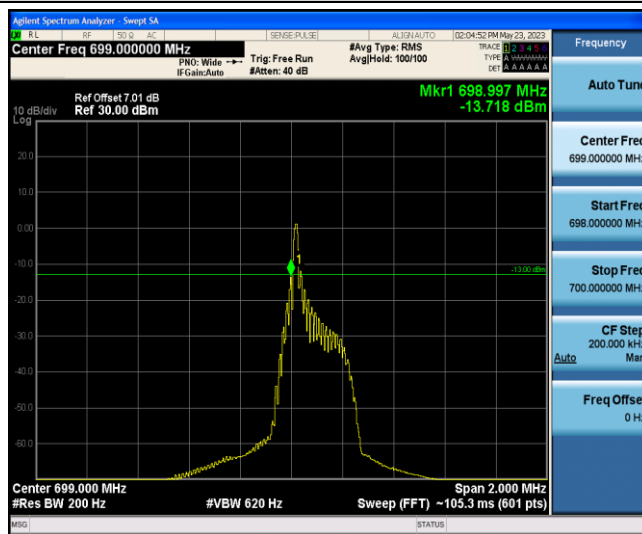

Test Graphs

Band12-Stand-Alone-NaN-BPSK-23011-1 @0-3.75kHz--17.14-PASS

Band12-Stand-Alone-NaN-BPSK-23179-1 @47-3.75kHz--16.12-PASS

Band12-Stand-Alone-NaN-QPSK-23011-1 @0-3.75kHz--17.13-PASS

Band12-Stand-Alone-NaN-QPSK-23179-1 @47-3.75kHz--16.10-PASS