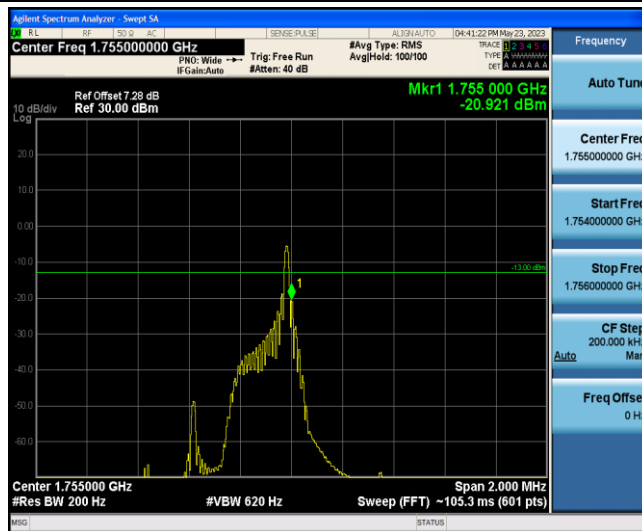

Band4-Stand-Alone-NaN-BPSK-20399-1 @ 11-15kHz--20.88-PASS