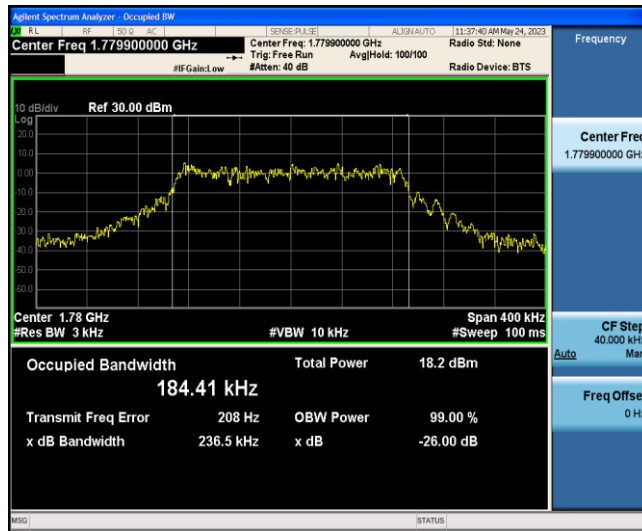

Band66-Stand-Alone-NaN-QPSK-132671-12@0-15kHz-0.2365-0.18441-PASS