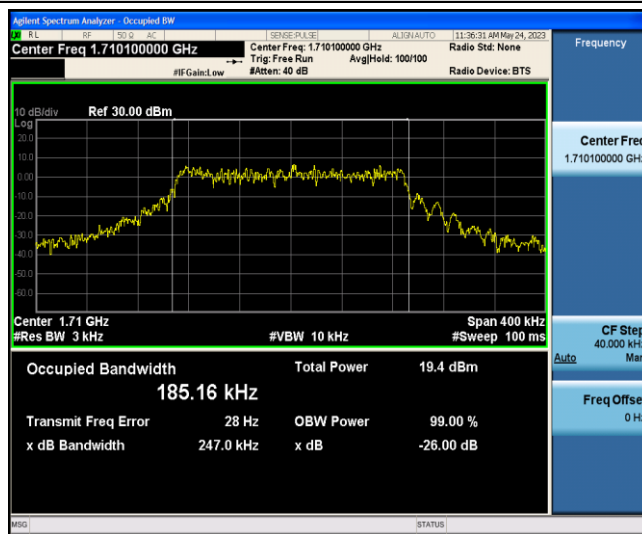

Band66-Stand-Alone-NaN-QPSK-131973-12@0-15kHz-0.2470-0.18516-PASS