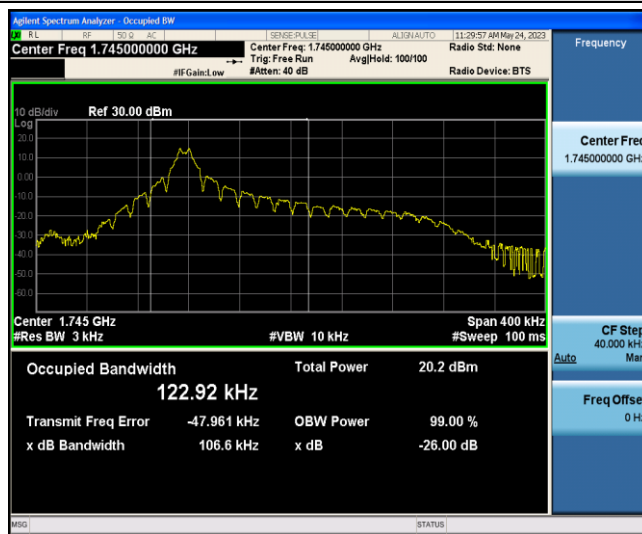

Band66-Stand-Alone-NA-N-BPSK-132322-1 @0-15kHz-0.1066-0.12292-PASS