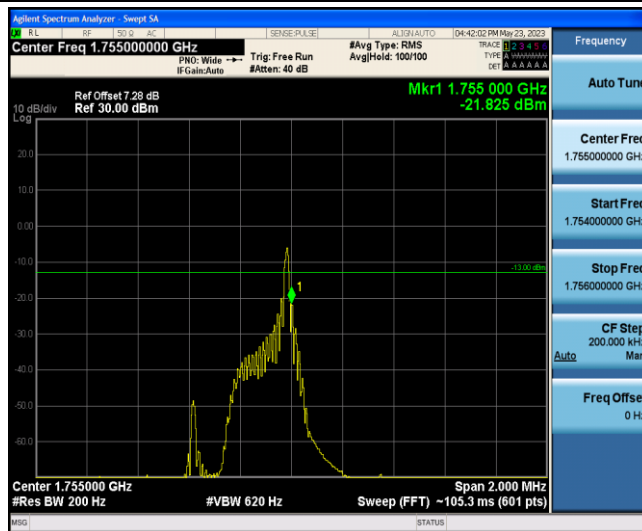

Band4-Stand-Alone-NaN-QPSK-20399-1 @ 11-15kHz--22.07-PASS