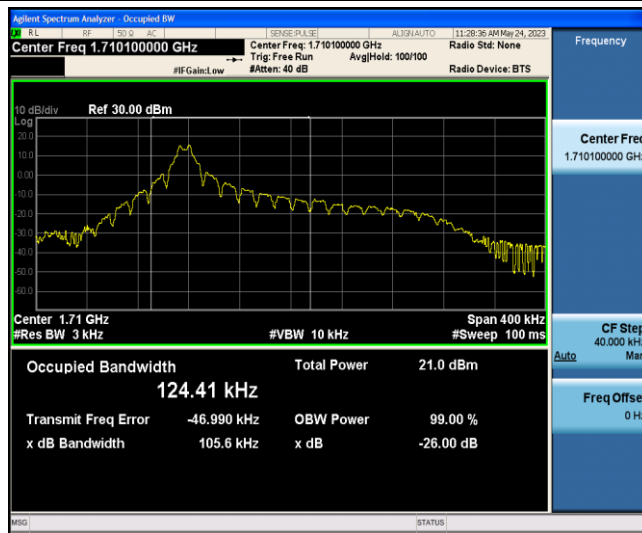

Band66-Stand-Alone-NA-N-BPSK-131973-1 @0-15kHz-0.1056-0.12441-PASS