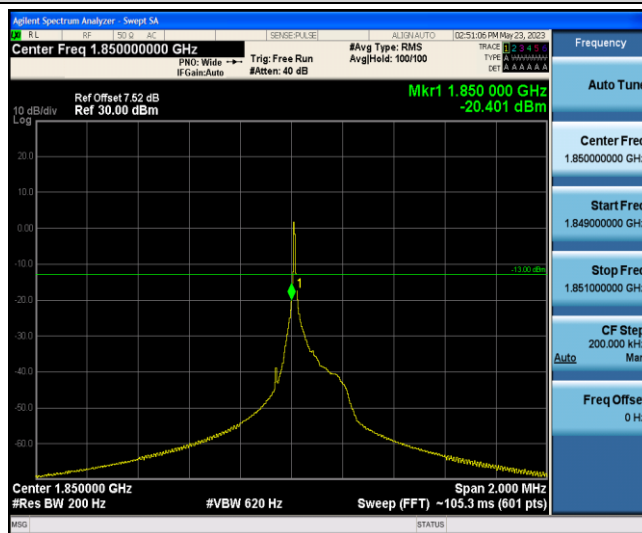

Band13-Stand-Alone-NaN-QPSK-23181-1 @0-15kHz--20.95-PASS

Band13-Stand-Alone-NaN-QPSK-23181-12@0-15kHz--31.02-PASS

Band13-Stand-Alone-NaN-QPSK-23279-1 @ 11-15kHz--20.74-PASS

Band13-Stand-Alone-NaN-QPSK-23279-12 @ 0-15kHz--27.42-PASS