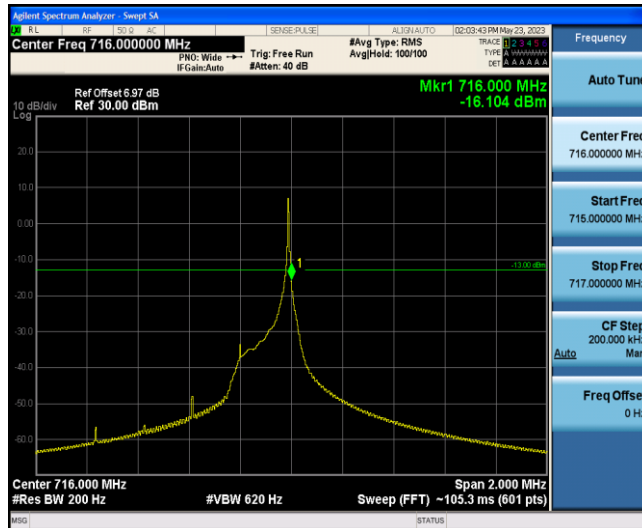

Band12-Stand-Alone-NaN-BPSK-23179-1 @47-3.75kHz--16.12-PASS