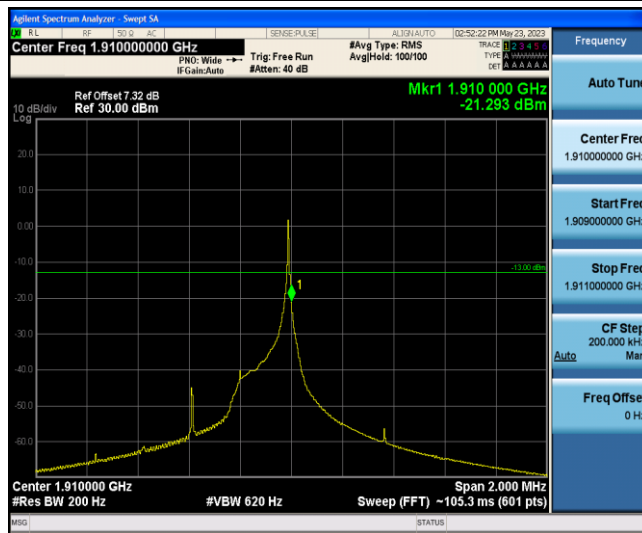

Band2-Stand-Alone-NaN-BPSK-19199-1 @47-3.75kHz--21.30-PASS