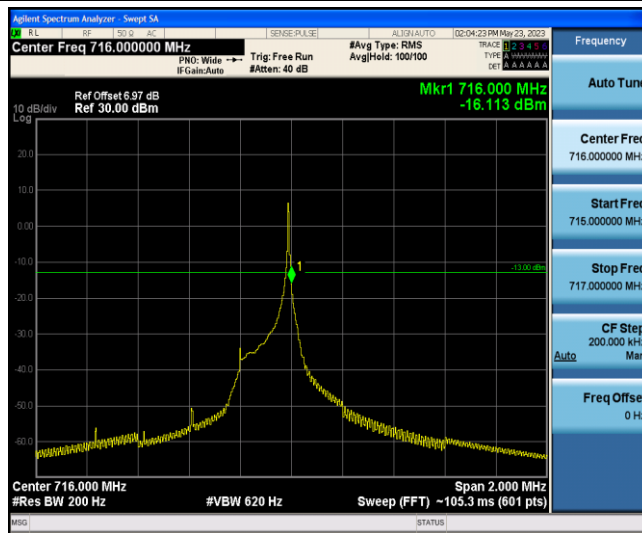

Test Graphs

Band12-Stand-Alone-NaN-BPSK-23011-1 @0-3.75kHz--17.14-PASS

Band12-Stand-Alone-NaN-BPSK-23179-1 @47-3.75kHz--16.12-PASS

Band12-Stand-Alone-NaN-QPSK-23011-1 @0-3.75kHz--17.13-PASS

Band12-Stand-Alone-NaN-QPSK-23179-1 @47-3.75kHz--16.10-PASS