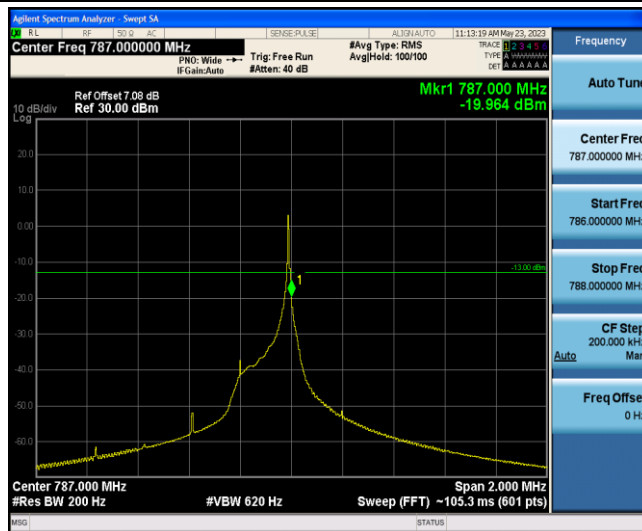

Band13-Stand-Alone-NaN-BPSK-23279-1@47-3.75kHz--19.97-PASS