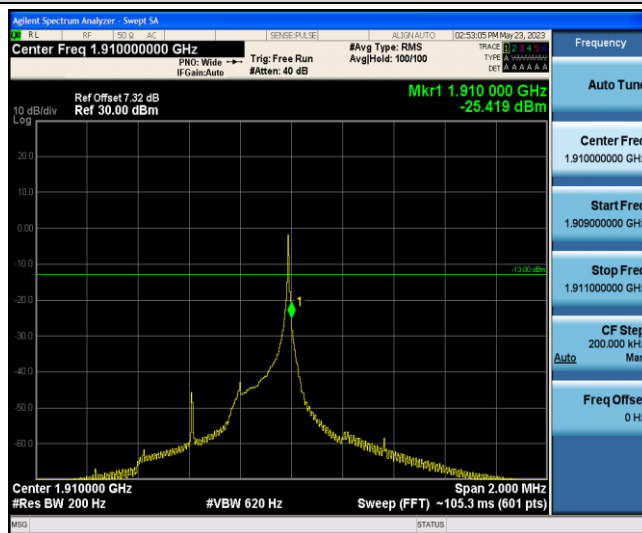

Band2-Stand-Alone-NaN-QPSK-19199-1 @47-3.75kHz--25.06-PASS