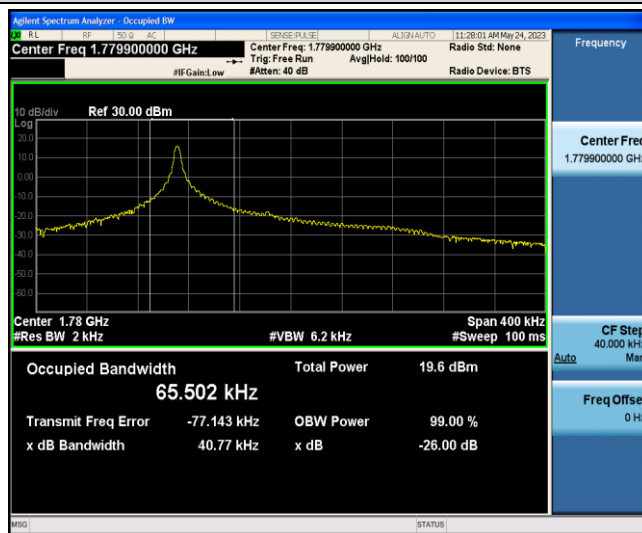

Band66-Stand-Alone-NaN-QPSK-132671-1@0-3.75kHz-0.0408-0.06550-PASS