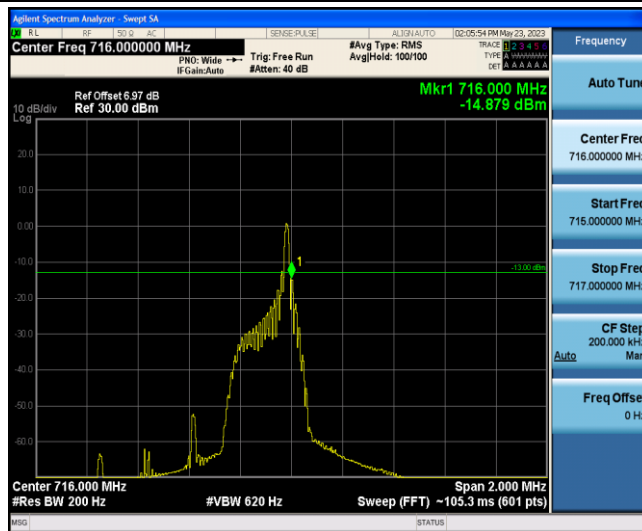

Band12-Stand-Alone-NaN-BPSK-23179-1 @11-15kHz--14.85-PASS