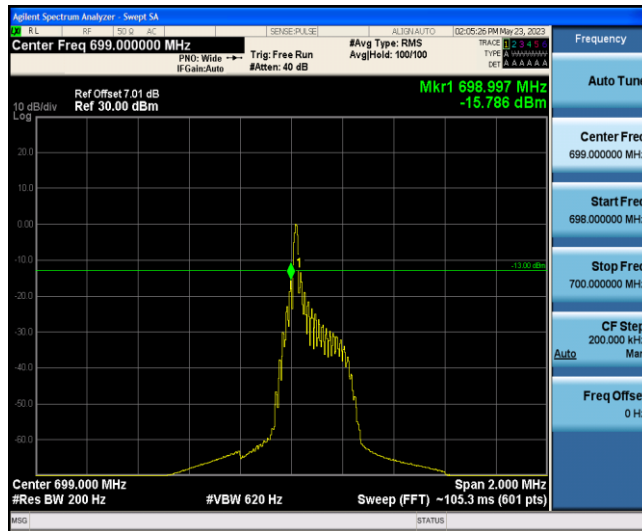

Band12-Stand-Alone-NaN-QPSK-23011-1 @0-15kHz--15.52-PASS