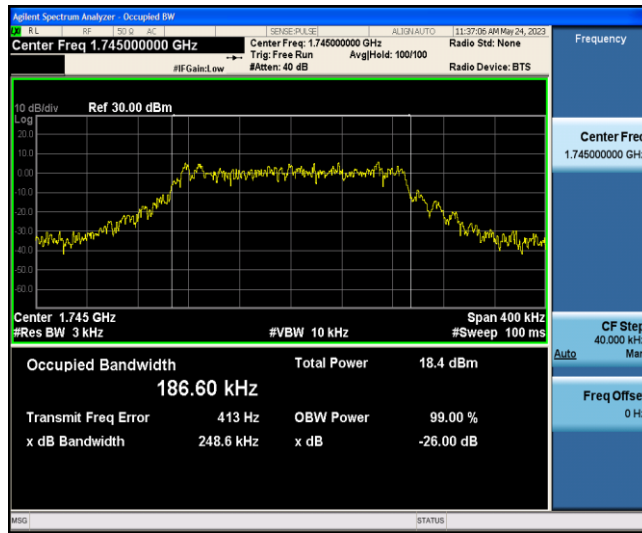

Band66-Stand-Alone-NA-N-BPSK-132671-1 @0-15kHz-0.1061-0.12598-PASS

Band66-Stand-Alone-NaN-QPSK-131973-1 @0-15kHz-0.1157-0.12296-PASS

Band66-Stand-Alone-NaN-QPSK-131973-12@0-15kHz-0.2470-0.18516-PASS

Band66-Stand-Alone-NaN-QPSK-132322-1 @0-15kHz-0.1185-0.13073-PASS