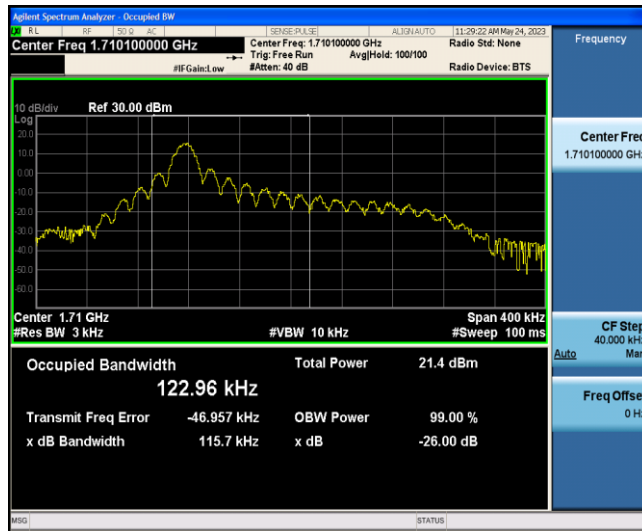

Band66-Stand-Alone-NaN-QPSK-131973-1 @0-15kHz-0.1157-0.12296-PASS