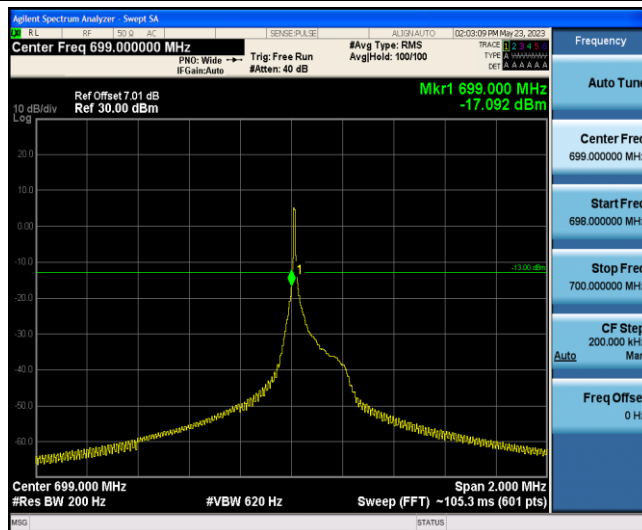

Band12-Stand-Alone-NaN-QPSK-23011-1 @0-3.75kHz--17.13-PASS