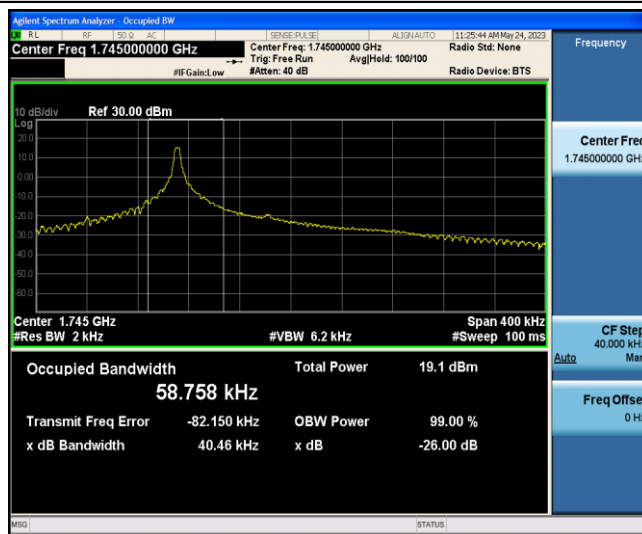

Band4-Stand-Alone-NaN-QPSK-20175-12@0-15kHz-0.2504-0.18453-PASS

Band4-Stand-Alone-NaN-QPSK-20399-1@0-15kHz-0.1167-0.12869-PASS

Band4-Stand-Alone-NaN-QPSK-20399-12@0-15kHz-0.2508-0.18577-PASS

Band66-Stand-Alone-NaN-BPSK-131973-1 @0-3.75kHz-0.0407-0.05900-PASS