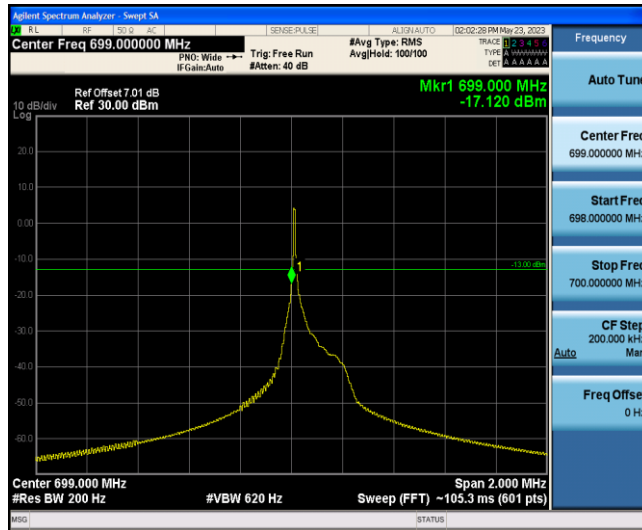

Test Graphs

Band12-Stand-Alone-NaN-BPSK-23011-1 @0-3.75kHz--17.14-PASS