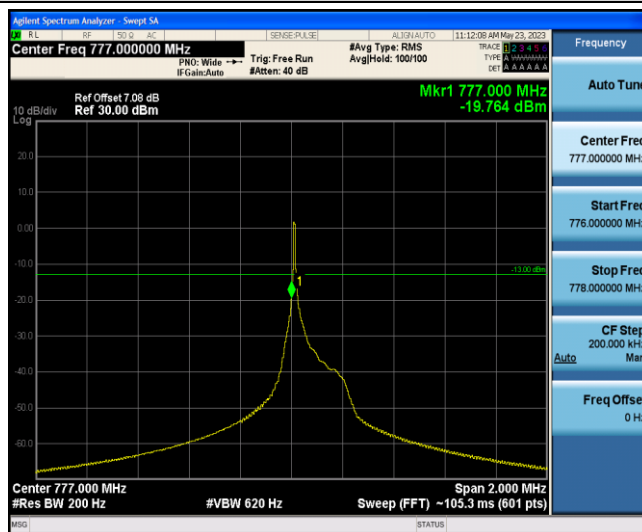

Band13-Stand-Alone-NaN-BPSK-23181-1@0-3.75kHz--19.65-PASS