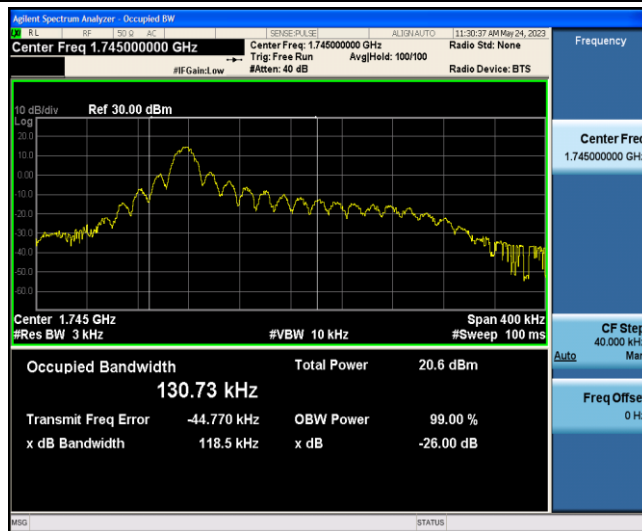

Band66-Stand-Alone-NaN-QPSK-132322-1 @0-15kHz-0.1185-0.13073-PASS