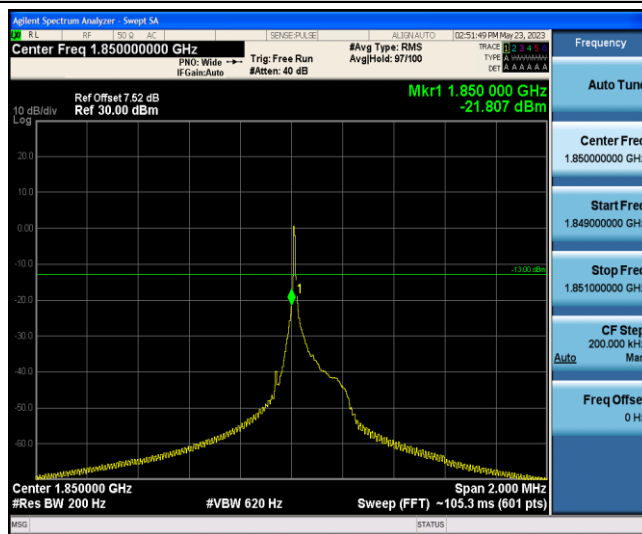

Band2-Stand-Alone-NaN-QPSK-18601-1 @0-3.75kHz--21.45-PASS