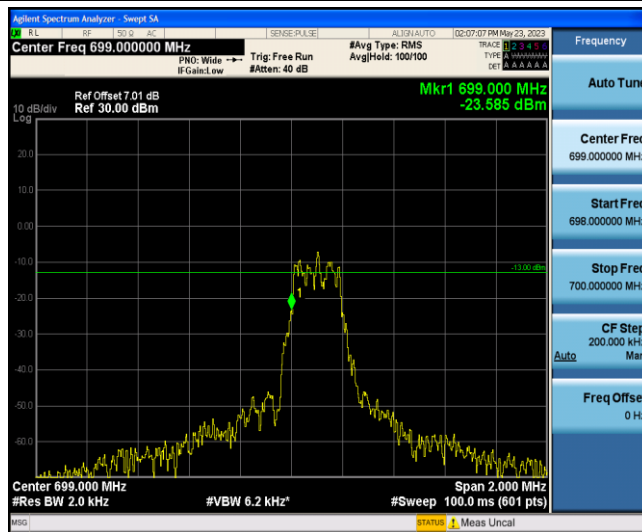

Band12-Stand-Alone-NaN-QPSK-23011-12 @0-15kHz--23.58-PASS