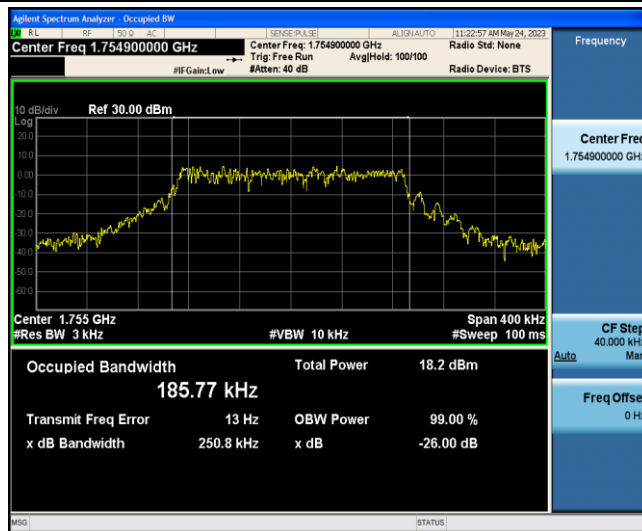

Band4-Stand-Alone-NaN-QPSK-20175-12@0-15kHz-0.2504-0.18453-PASS

Band4-Stand-Alone-NaN-QPSK-20399-1@0-15kHz-0.1167-0.12869-PASS

Band4-Stand-Alone-NaN-QPSK-20399-12@0-15kHz-0.2508-0.18577-PASS

Band66-Stand-Alone-NaN-BPSK-131973-1 @0-3.75kHz-0.0407-0.05900-PASS