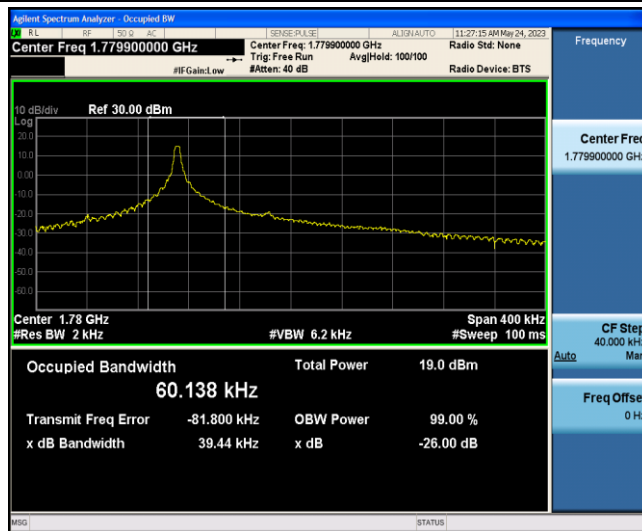

Band66-Stand-Alone-NaN-BPSK-132671-1 @0-3.75kHz-0.0394-0.06014-PASS