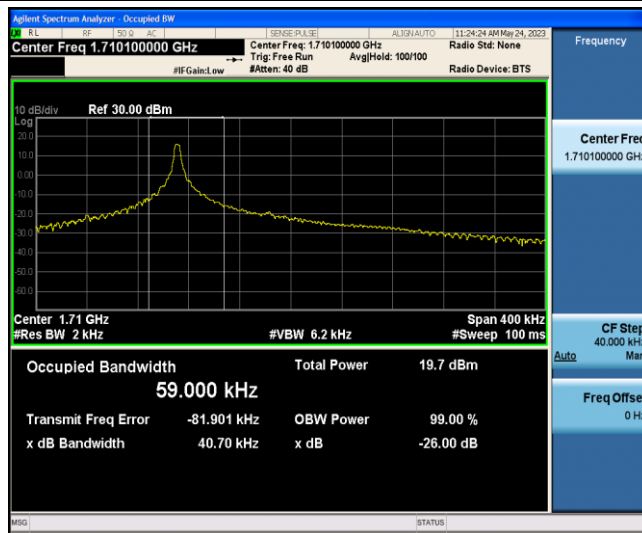

Band4-Stand-Alone-NaN-QPSK-20175-12@0-15kHz-0.2504-0.18453-PASS

Band4-Stand-Alone-NaN-QPSK-20399-1@0-15kHz-0.1167-0.12869-PASS

Band4-Stand-Alone-NaN-QPSK-20399-12@0-15kHz-0.2508-0.18577-PASS

Band66-Stand-Alone-NaN-BPSK-131973-1 @0-3.75kHz-0.0407-0.05900-PASS