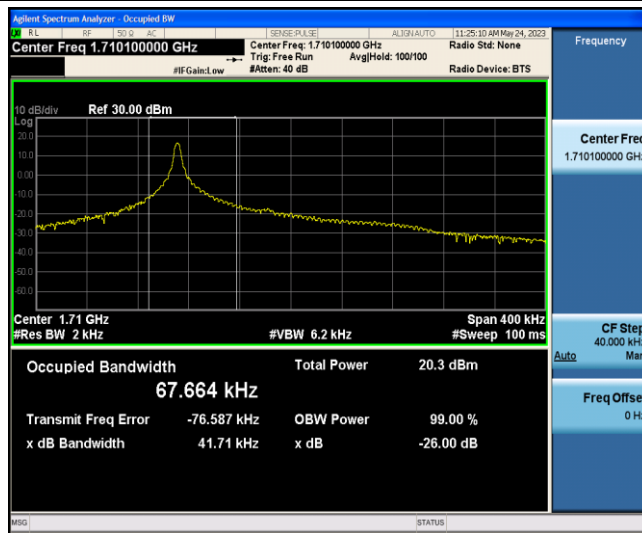

Band66-Stand-Alone-NaN-QPSK-131973-1@0-3.75kHz-0.0417-0.06766-PASS