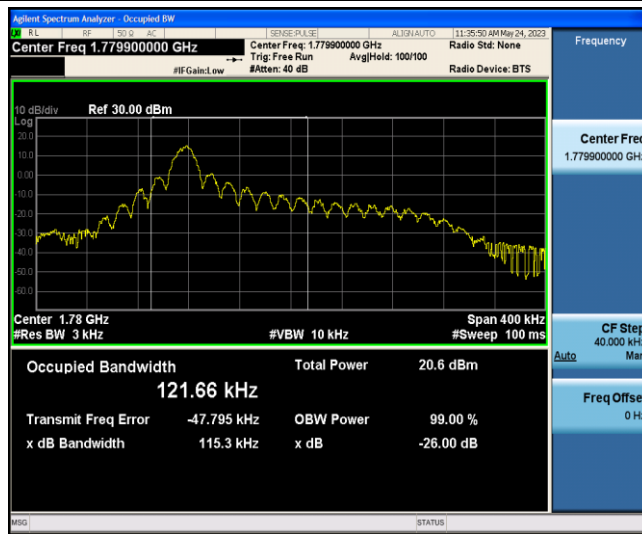

Band66-Stand-Alone-NaN-QPSK-132671-1@0-15kHz-0.1153-0.12166-PASS