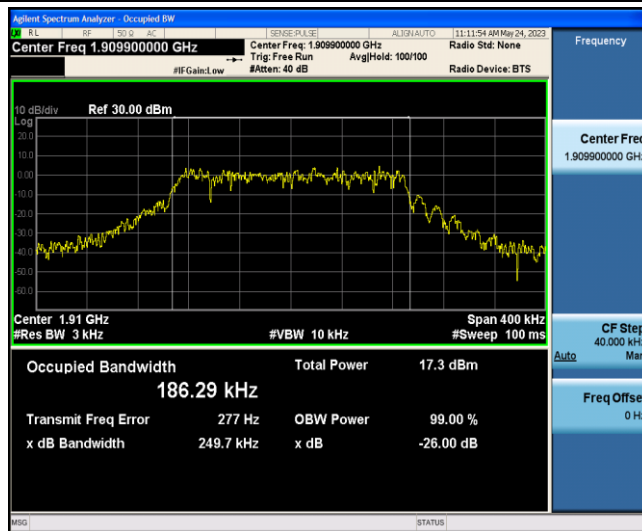

Band2-Stand-Alone-NaN-QPSK-19199-12@0-15kHz-0.2497-0.18629-PASS