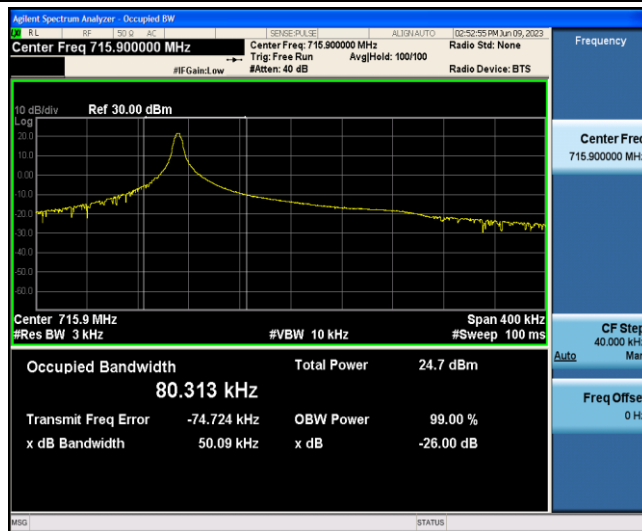

Band12-Stand-Alone-NaN-QPSK-23179-1 @0-3.75kHz-0.0501-0.08031-PASS