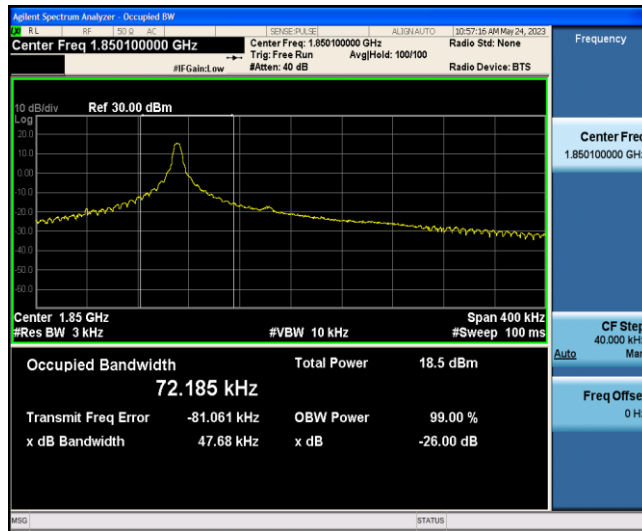

Band2-Stand-Alone-NaN-BPSK-18601-1 @0-3.75kHz-0.0477-0.07219-PASS