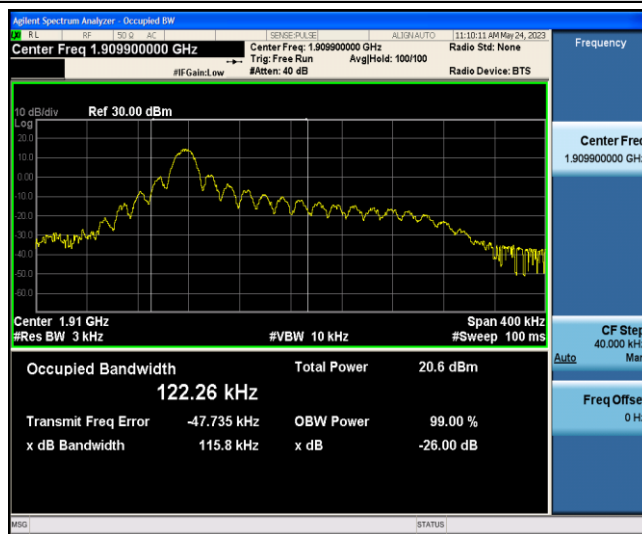

Band2-Stand-Alone-NaN-QPSK-18601-1 @0-15kHz-0.1168-0.12641-PASS

Band2-Stand-Alone-NaN-QPSK-18601-12 @0-15kHz-0.2497-0.18825-PASS

Band2-Stand-Alone-NaN-QPSK-18900-1 @0-15kHz-0.1164-0.12187-PASS

Band2-Stand-Alone-NaN-QPSK-18900-12@0-15kHz-0.2456-0.18413-PASS