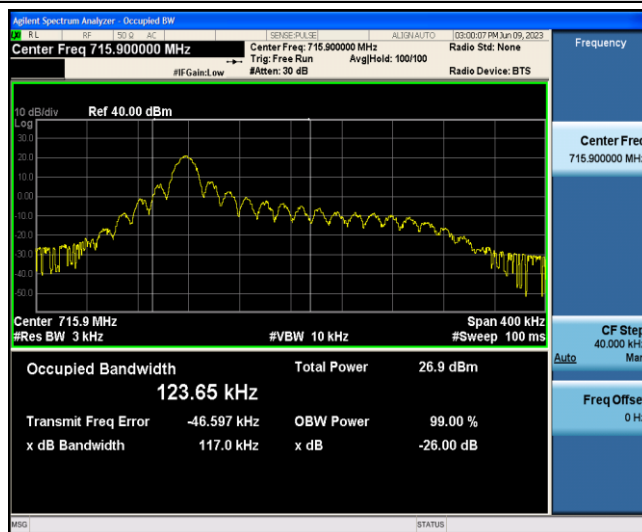

Band12-Stand-Alone-NaN-QPSK-23179-1@0-15kHz-0.1170-0.12365-PASS