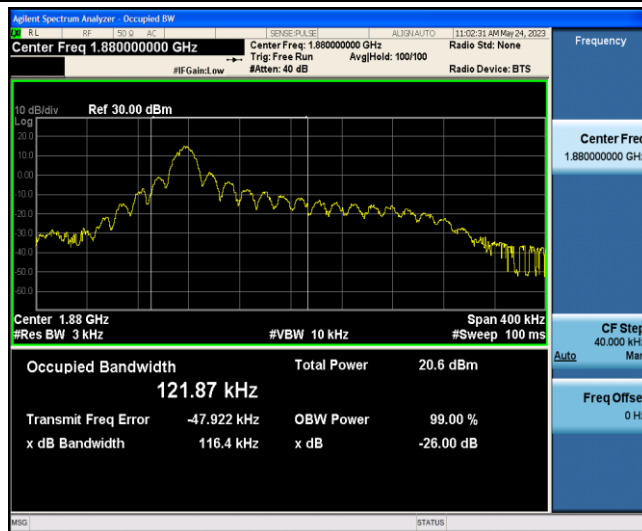

Band2-Stand-Alone-NaN-QPSK-18900-1 @0-15kHz-0.1164-0.12187-PASS