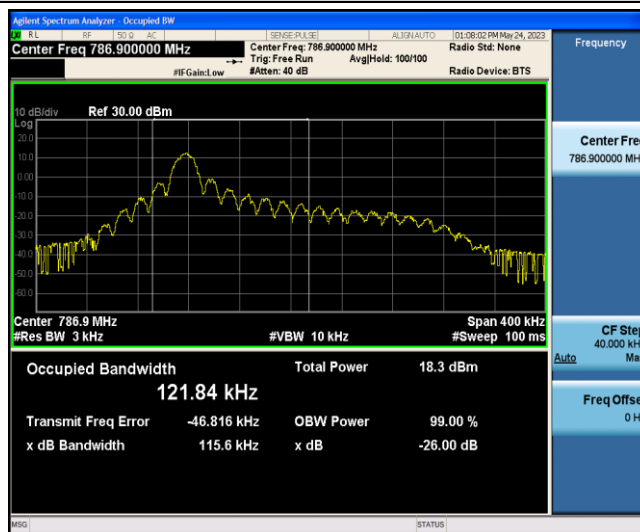

Band13-Stand-Alone-NaN-QPSK-23279-1@0-15kHz-0.1156-0.12184-PASS