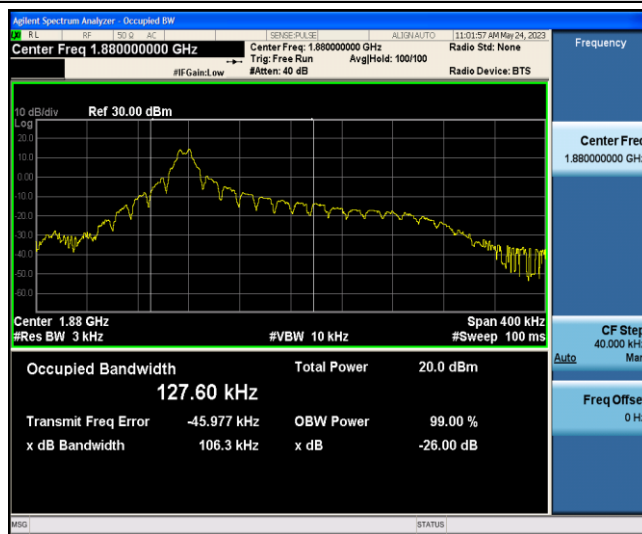

Band2-Stand-Alone-NaN-BPSK-18900-1 @0-15kHz-0.1063-0.12760-PASS