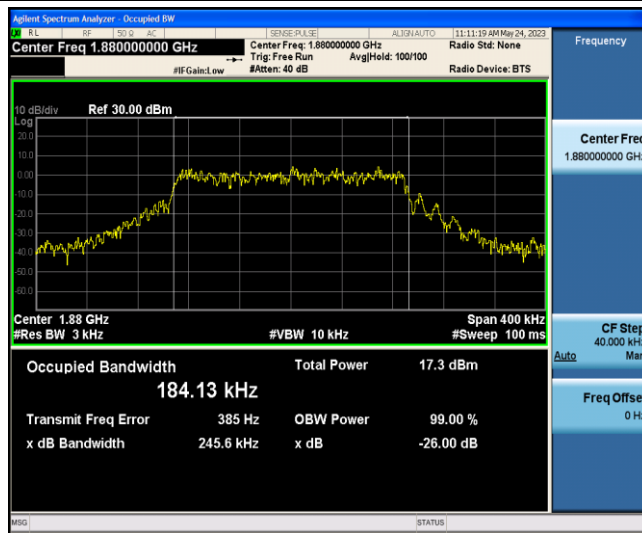

Band2-Stand-Alone-NaN-QPSK-18900-12@0-15kHz-0.2456-0.18413-PASS