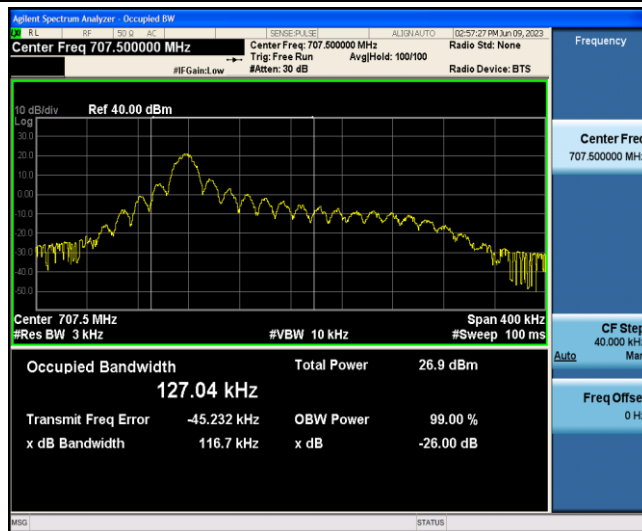

Band12-Stand-Alone-NaN-BPSK-23095-1@0-15kHz-0.1062-0.12316-PASS

Band12-Stand-Alone-NaN-BPSK-23179-1@0-15kHz-0.1047-0.12243-PASS

Band12-Stand-Alone-NaN-QPSK-23011-1@0-15kHz-0.1301-0.12743-PASS

Band12-Stand-Alone-NaN-QPSK-23011-12@0-15kHz-0.2365-0.18615-PASS