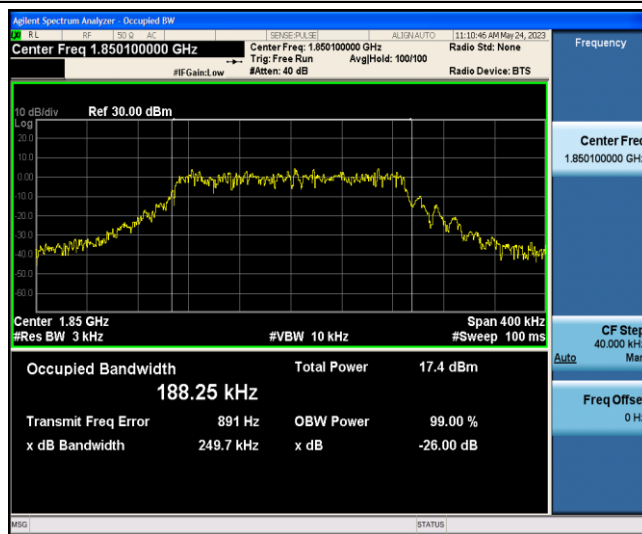

Band2-Stand-Alone-NaN-QPSK-18601-12 @0-15kHz-0.2497-0.18825-PASS