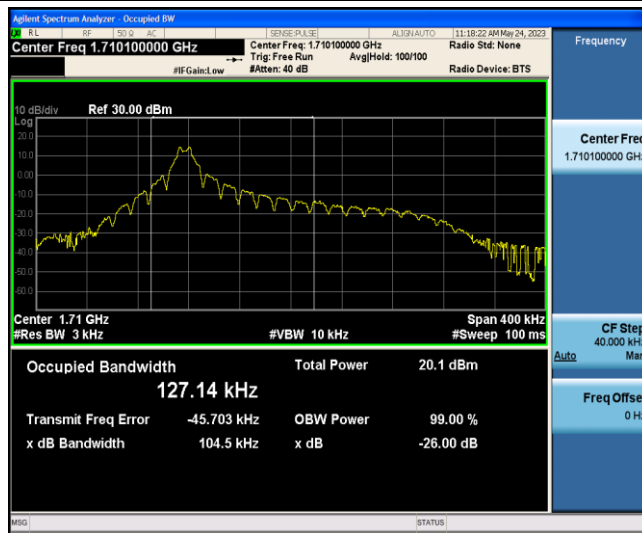

Band4-Stand-Alone-NaN-BPSK-20399-1 @0-3.75kHz-0.0488-0.07287-PASS

Band4-Stand-Alone-NaN-QPSK-19951-1 @0-3.75kHz-0.0522-0.08727-PASS

Band4-Stand-Alone-NaN-QPSK-20175-1 @0-3.75kHz-0.0512-0.08542-PASS

Band4-Stand-Alone-NaN-QPSK-20399-1 @0-3.75kHz-0.0514-0.08737-PASS