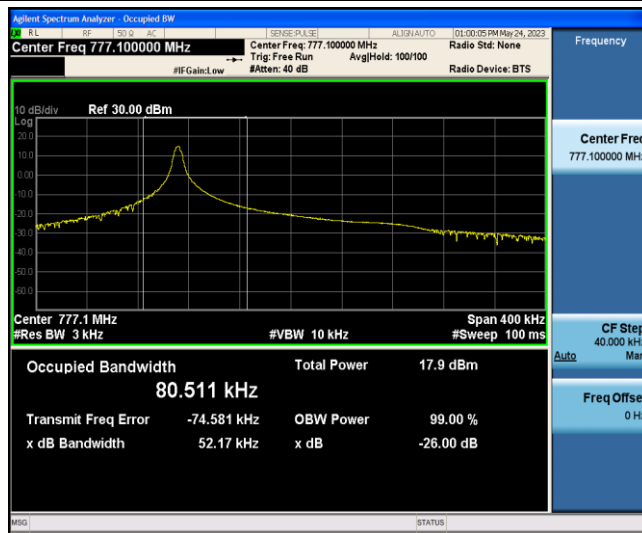

Band13-Stand-Alone-NaN-QPSK-23181-1 @0-3.75kHz-0.0522-0.08051-PASS