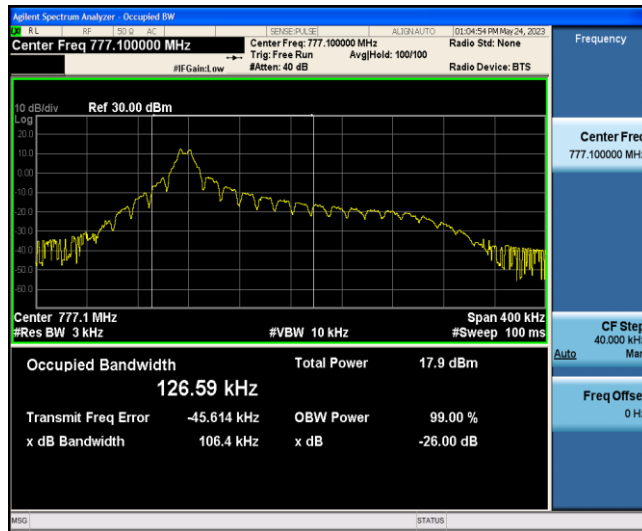

Band13-Stand-Alone-NaN-BPSK-23181-1@0-15kHz-0.1064-0.12659-PASS