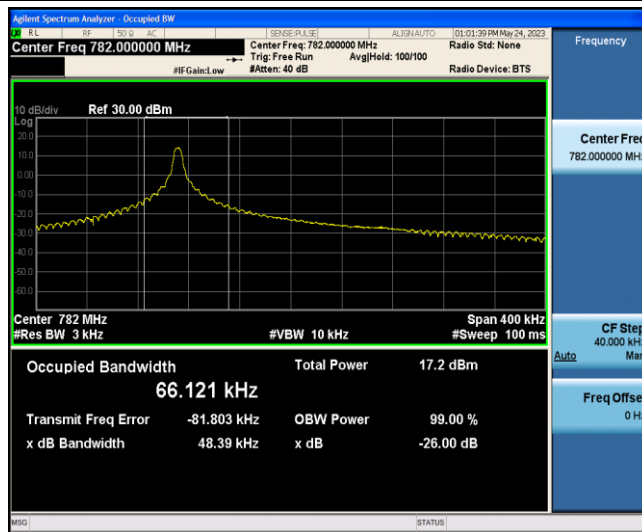

Band13-Stand-Alone-NaN-BPSK-23230-1 @0-3.75kHz-0.0484-0.06612-PASS