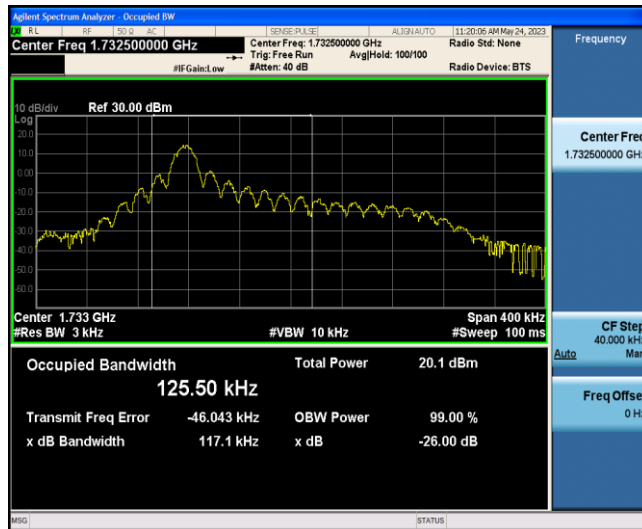

Band4-Stand-Alone-NaN-QPSK-20175-1 @0-15kHz-0.1171-0.12550-PASS