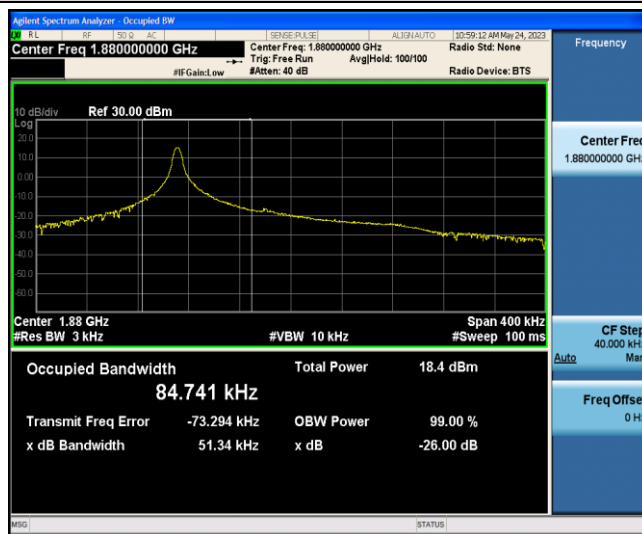

Band2-Stand-Alone-NaN-QPSK-18900-1 @0-3.75kHz-0.0513-0.08474-PASS