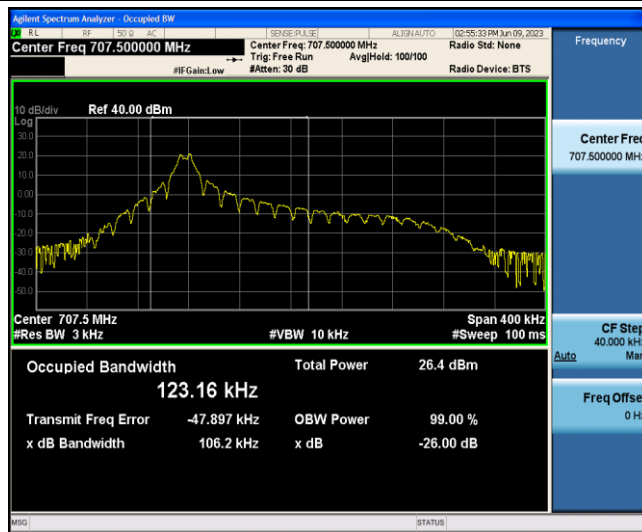

Band12-Stand-Alone-NaN-QPSK-23011-1 @0-3.75kHz-0.0509-0.07905-PASS

Band12-Stand-Alone-NaN-QPSK-23095-1 @0-3.75kHz-0.0518-0.08124-PASS

Band12-Stand-Alone-NaN-QPSK-23179-1 @0-3.75kHz-0.0501-0.08031-PASS

Band12-Stand-Alone-NaN-BPSK-23011-1@0-15kHz-0.1060-0.12544-PASS