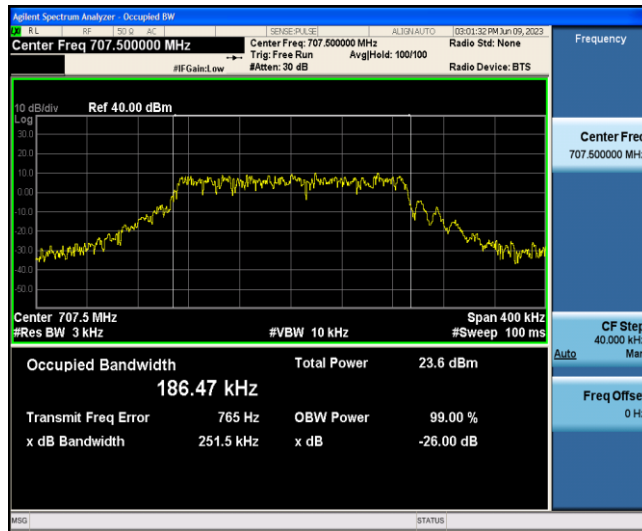

Band12-Stand-Alone-NaN-QPSK-23095-12@0-15kHz-0.2515-0.18647-PASS