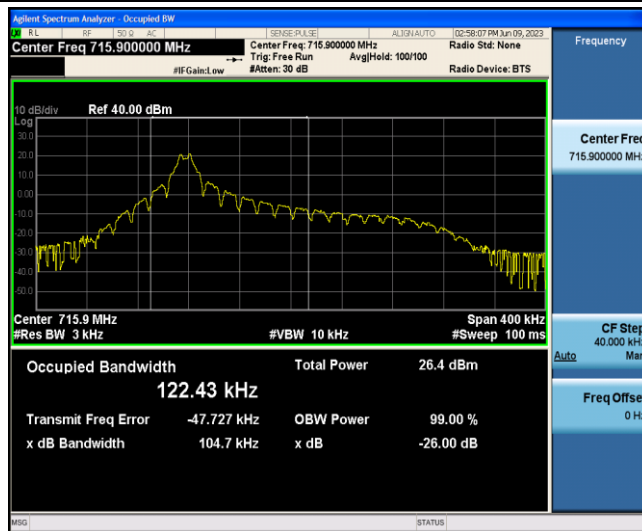

Band12-Stand-Alone-NaN-BPSK-23179-1@0-15kHz-0.1047-0.12243-PASS