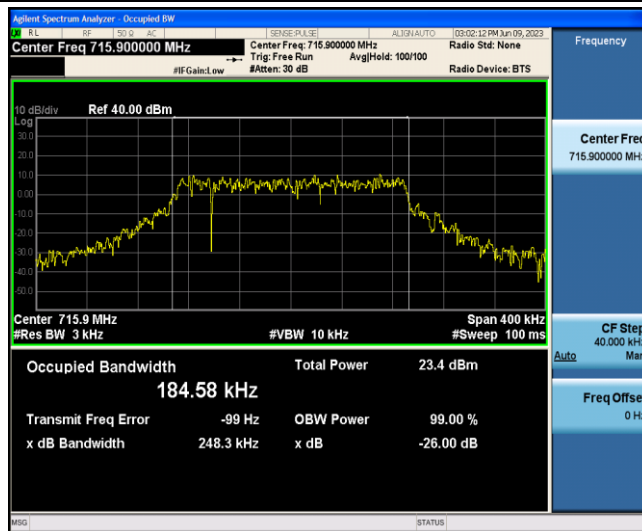

Band12-Stand-Alone-NaN-QPSK-23179-12@0-15kHz-0.2483-0.18458-PASS