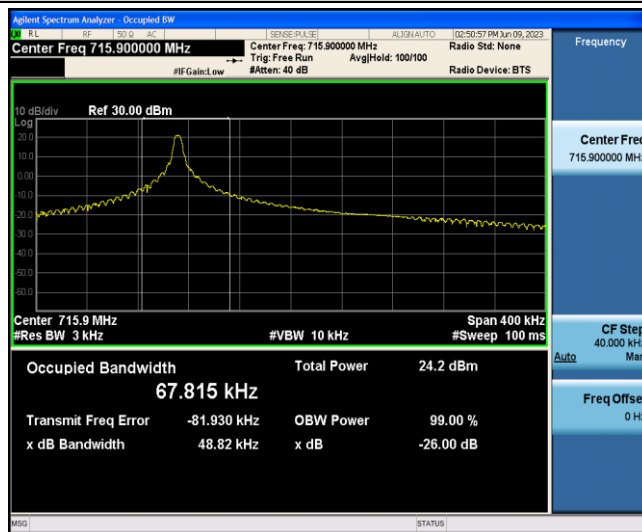

Band12-Stand-Alone-NaN-BPSK-23179-1 @ 0-3.75kHz-0.0488-0.06782-PASS