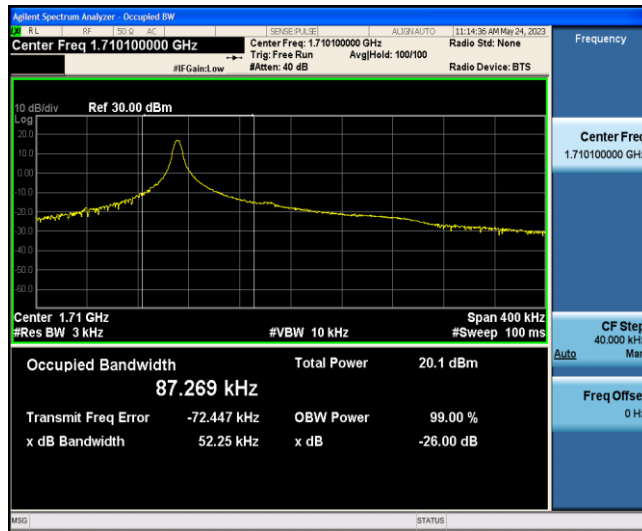

Band4-Stand-Alone-NaN-QPSK-19951-1 @0-3.75kHz-0.0522-0.08727-PASS