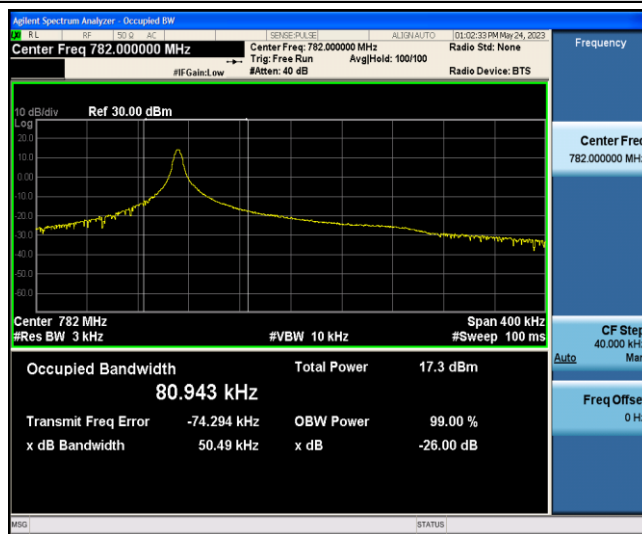

Band13-Stand-Alone-NaN-BPSK-23181-1 @0-3.75kHz-0.0484-0.06625-PASS

Band13-Stand-Alone-NaN-BPSK-23230-1 @0-3.75kHz-0.0484-0.06612-PASS

Band13-Stand-Alone-NaN-BPSK-23279-1 @0-3.75kHz-0.0475-0.06745-PASS

Band13-Stand-Alone-NaN-QPSK-23181-1 @0-3.75kHz-0.0522-0.08051-PASS