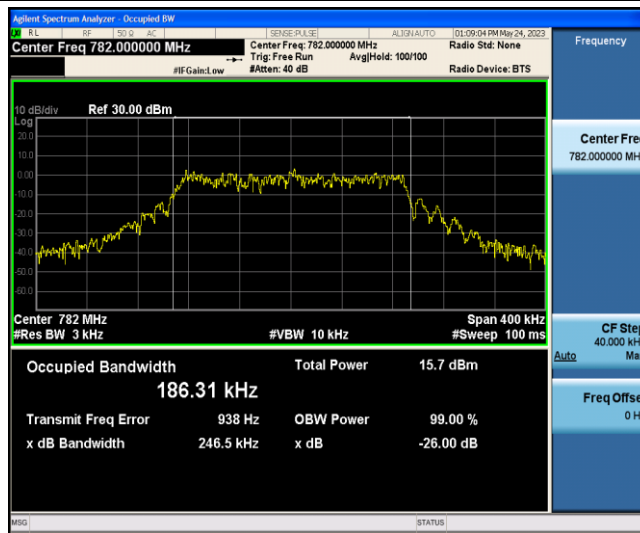

Band13-Stand-Alone-NaN-BPSK-23279-1@0-15kHz-0.1043-0.12263-PASS

Band13-Stand-Alone-NaN-QPSK-23181-1@0-15kHz-0.1158-0.11938-PASS

Band13-Stand-Alone-NaN-QPSK-23181-12@0-15kHz-0.2479-0.18462-PASS

Band13-Stand-Alone-NaN-QPSK-23230-1@0-15kHz-0.1305-0.12291-PASS