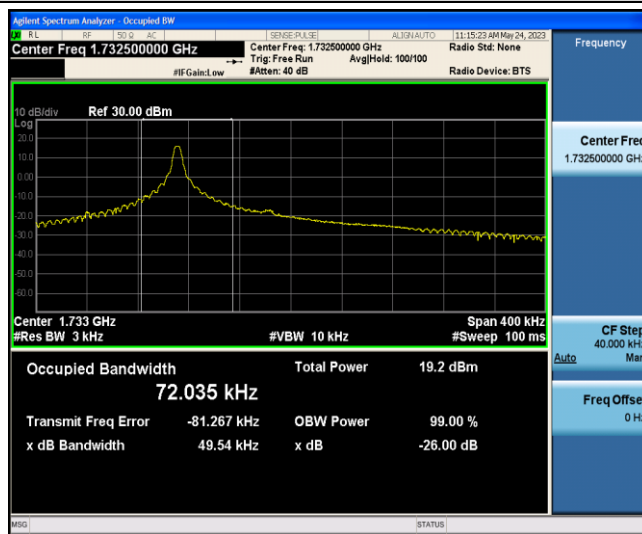

Band4-Stand-Alone-NaN-BPSK-20175-1 @0-3.75kHz-0.0495-0.07203-PASS