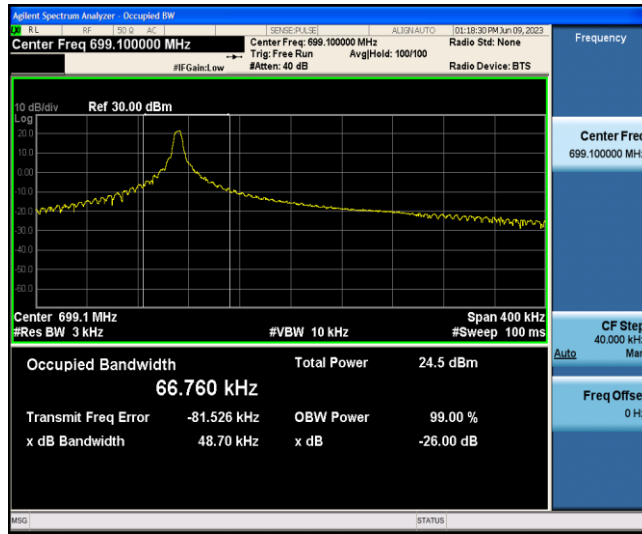

Test Graphs

Band12-Stand-Alone-NaN-BPSK-23011-1 @ 0-3.75kHz-0.0487-0.06676-PASS