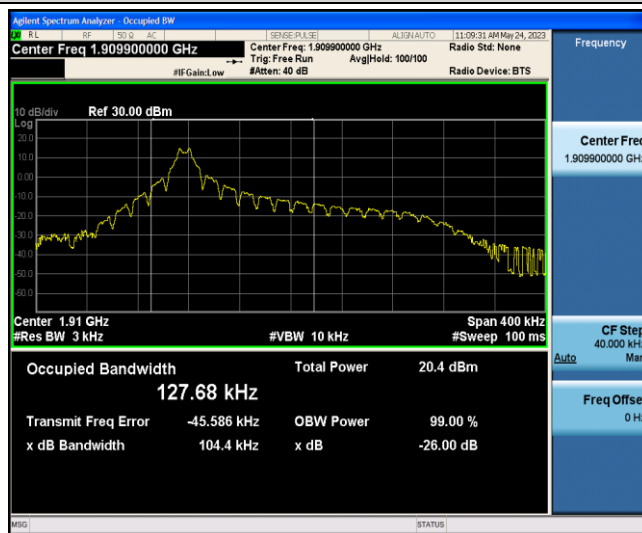

Band2-Stand-Alone-NaN-BPSK-19199-1 @0-15kHz-0.1044-0.12768-PASS