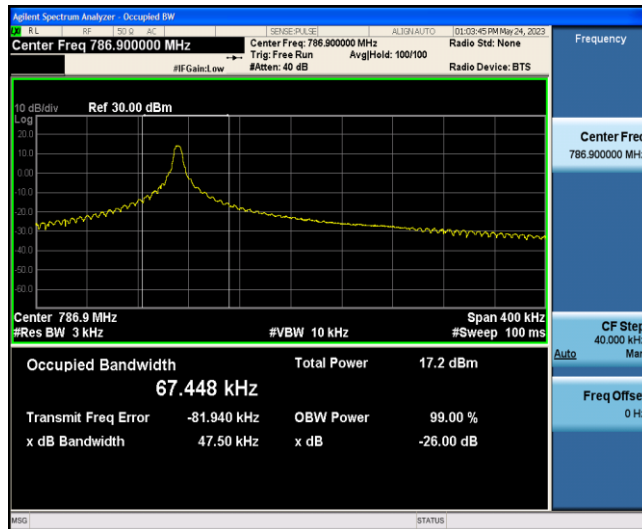

Band13-Stand-Alone-NaN-BPSK-23279-1 @0-3.75kHz-0.0475-0.06745-PASS