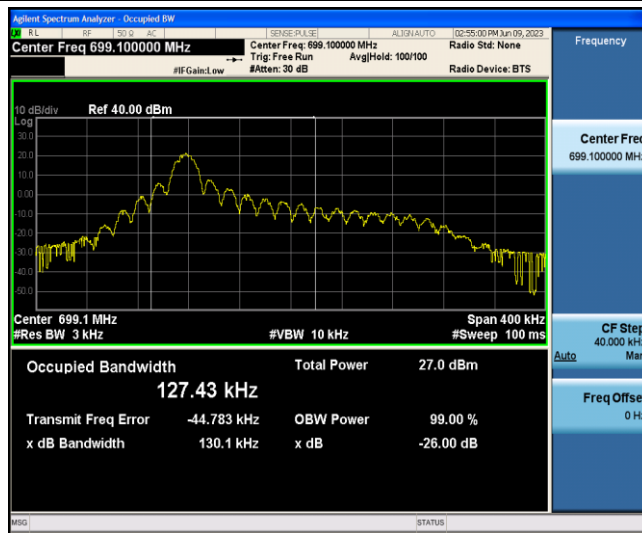

Band12-Stand-Alone-NaN-QPSK-23011-1@0-15kHz-0.1301-0.12743-PASS