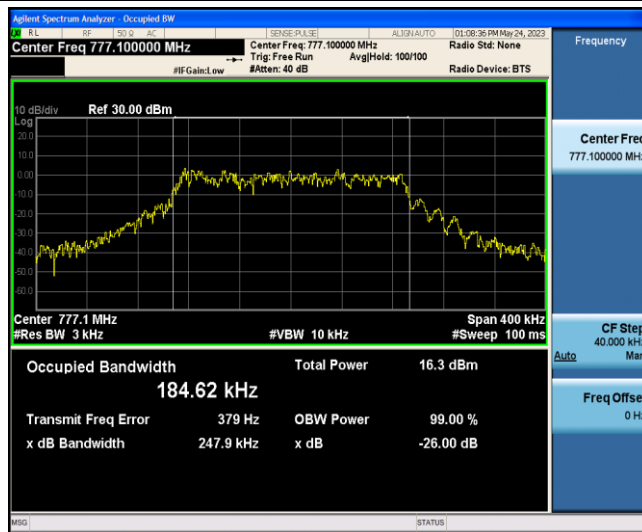

Band13-Stand-Alone-NaN-QPSK-23181-12@0-15kHz-0.2479-0.18462-PASS