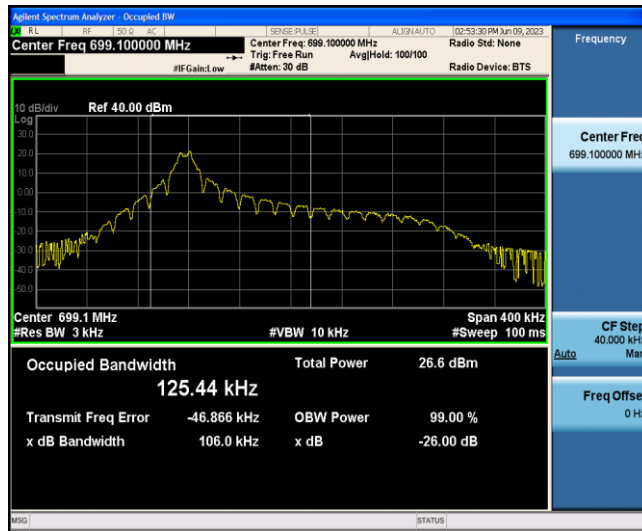

Band12-Stand-Alone-NaN-BPSK-23011-1@0-15kHz-0.1060-0.12544-PASS