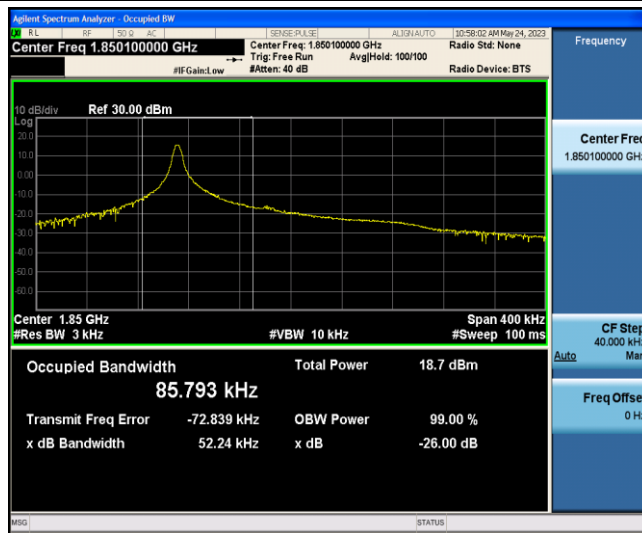

Band2-Stand-Alone-NaN-QPSK-18601-1 @0-3.75kHz-0.0522-0.08579-PASS