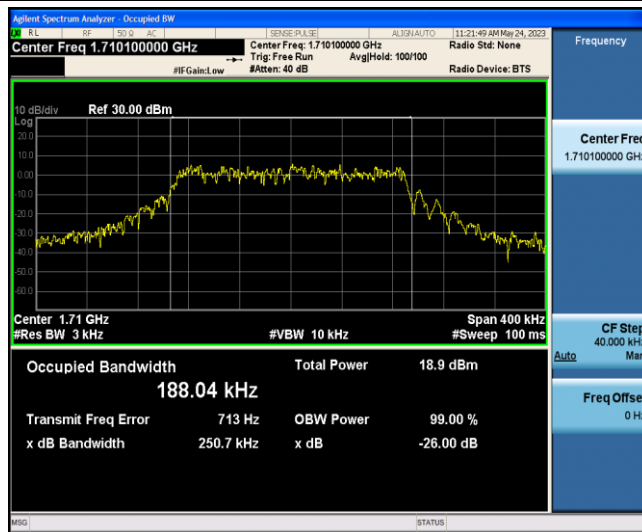

Band4-Stand-Alone-NaN-BPSK-19951-1 @0-15kHz-0.1045-0.12714-PASS

Band4-Stand-Alone-NaN-BPSK-20175-1 @0-15kHz-0.1057-0.12708-PASS

Band4-Stand-Alone-NaN-BPSK-20399-1 @0-15kHz-0.1056-0.12209-PASS

Band4-Stand-Alone-NaN-QPSK-19951-1 @0-15kHz-0.1153-0.12793-PASS