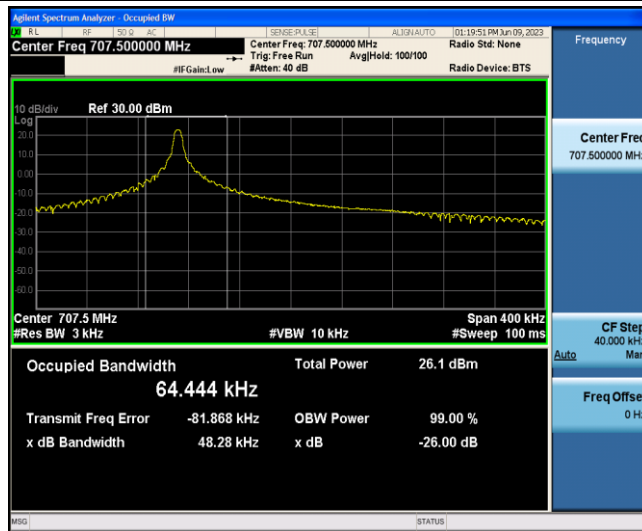

Band12-Stand-Alone-NaN-BPSK-23095-1 @ 0-3.75kHz-0.0483-0.06444-PASS