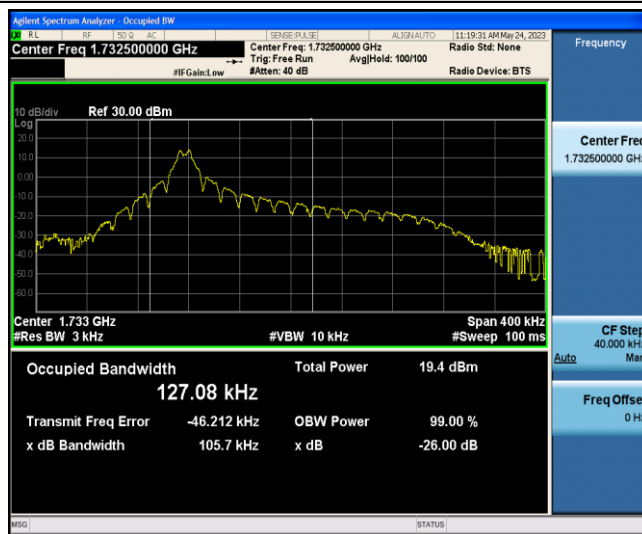

Band4-Stand-Alone-NaN-BPSK-20175-1 @0-15kHz-0.1057-0.12708-PASS