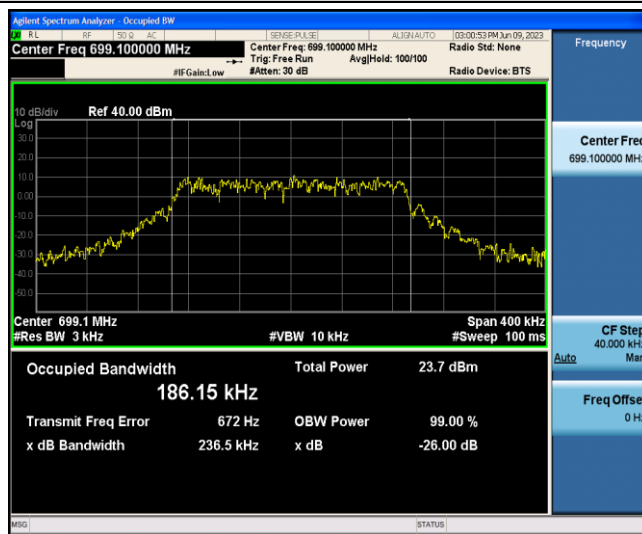

Band12-Stand-Alone-NaN-QPSK-23011-12@0-15kHz-0.2365-0.18615-PASS