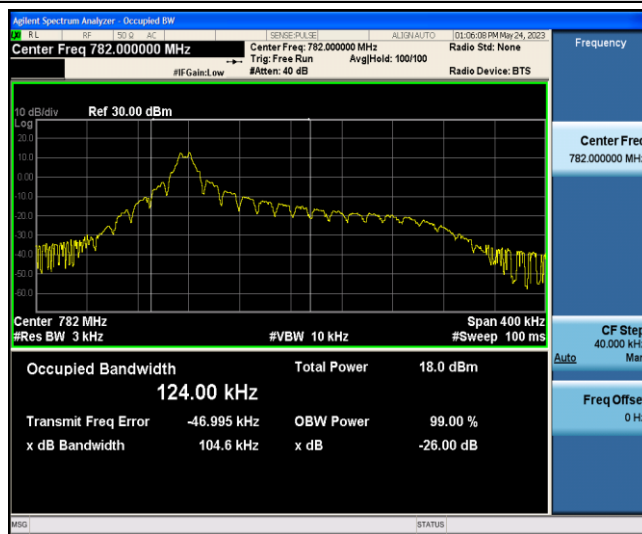

Band13-Stand-Alone-NaN-BPSK-23230-1@0-15kHz-0.1046-0.12400-PASS