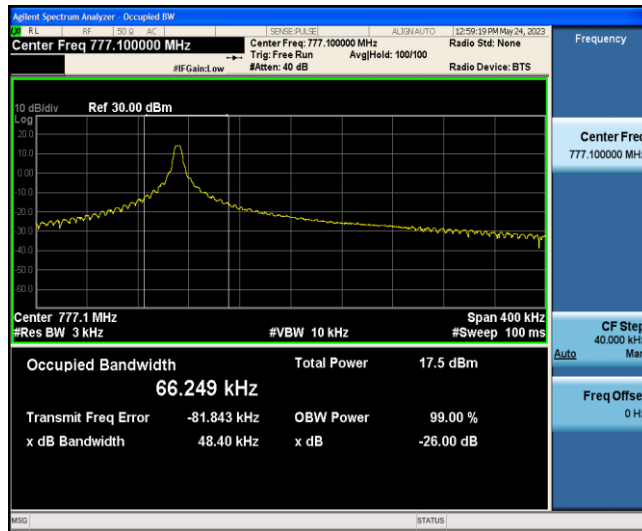

Band12-Stand-Alone-NaN-QPSK-23095-1@0-15kHz-0.1167-0.12704-PASS

Band12-Stand-Alone-NaN-QPSK-23095-12@0-15kHz-0.2515-0.18647-PASS

Band12-Stand-Alone-NaN-QPSK-23179-1@0-15kHz-0.1170-0.12365-PASS

Band12-Stand-Alone-NaN-QPSK-23179-12@0-15kHz-0.2483-0.18458-PASS