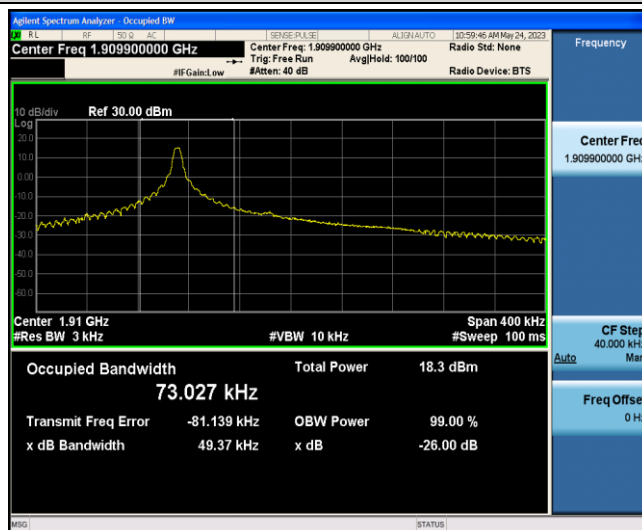

Band2-Stand-Alone-NaN-BPSK-19199-1 @0-3.75kHz-0.0494-0.07303-PASS