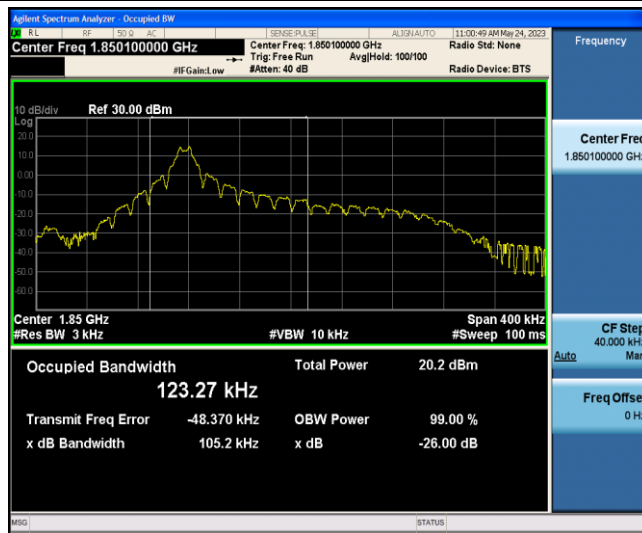

Band2-Stand-Alone-NaN-BPSK-18601-1 @0-15kHz-0.1052-0.12327-PASS