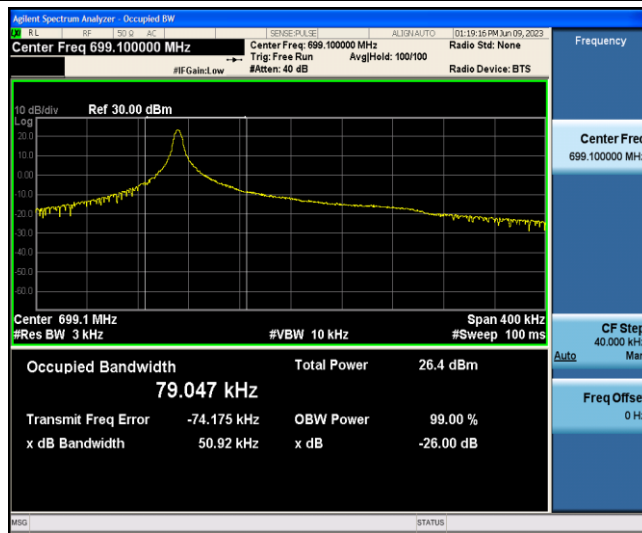

Test Graphs

Band12-Stand-Alone-NaN-BPSK-23011-1 @ 0-3.75kHz-0.0487-0.06676-PASS

Band12-Stand-Alone-NaN-BPSK-23095-1 @ 0-3.75kHz-0.0483-0.06444-PASS

Band12-Stand-Alone-NaN-BPSK-23179-1 @ 0-3.75kHz-0.0488-0.06782-PASS