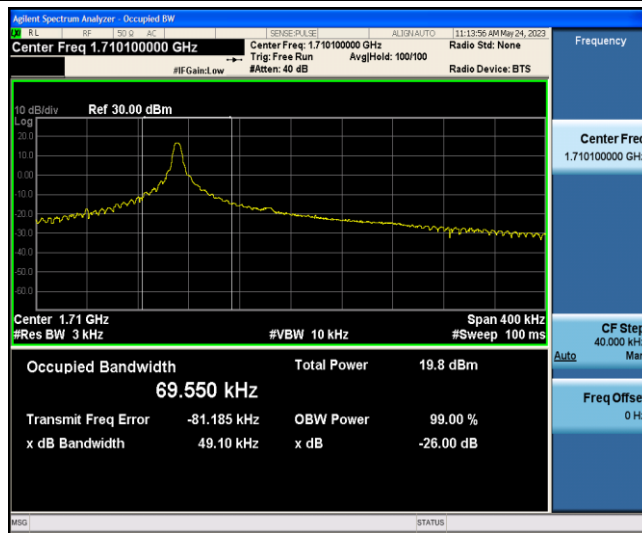

Band4-Stand-Alone-NaN-BPSK-19951-1 @0-3.75kHz-0.0491-0.06955-PASS