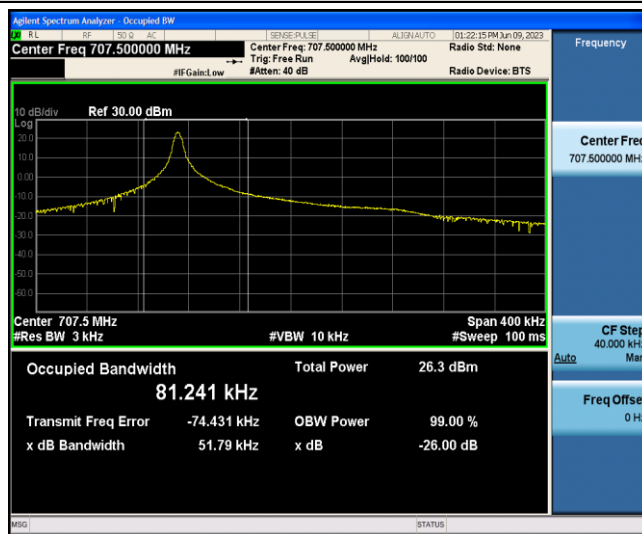

Band12-Stand-Alone-NaN-QPSK-23095-1 @0-3.75kHz-0.0518-0.08124-PASS