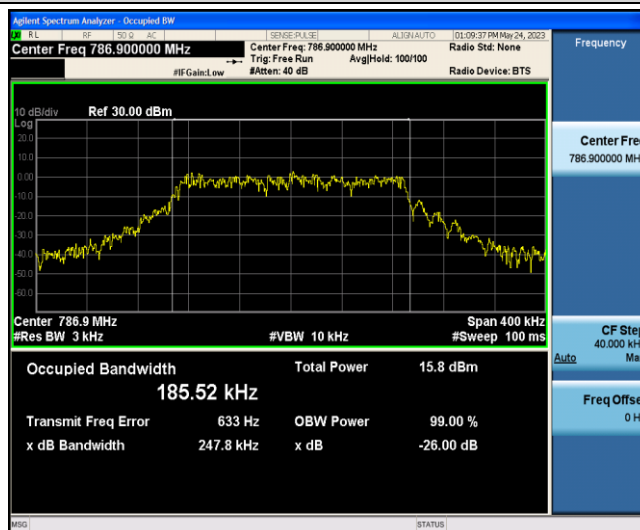

Band13-Stand-Alone-NaN-QPSK-23279-12@0-15kHz-0.2478-0.18552-PASS