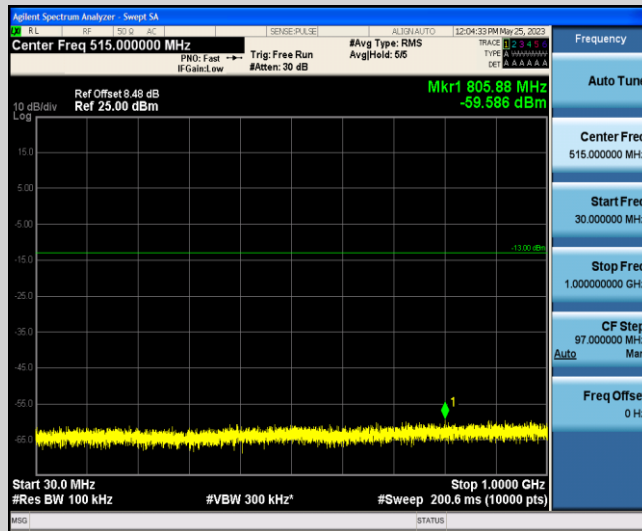

Band66-20MHz-QPSK-132322-1-0-Low-30-1000--59.59-PASS