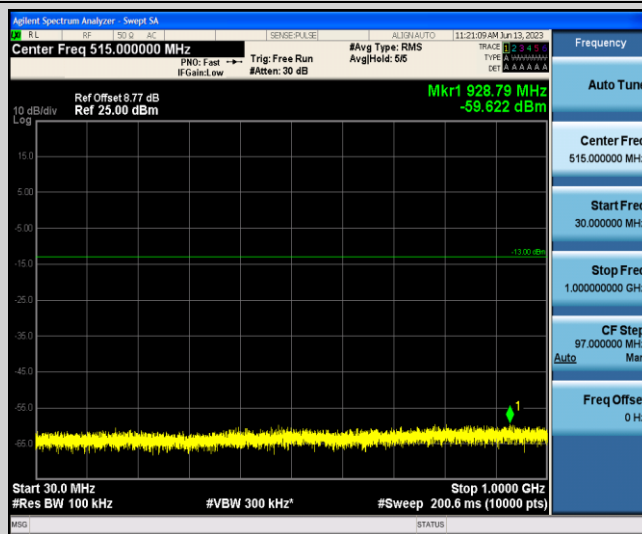

Band66-20MHz-QPSK-132072-1-0-Low-30-1000--59.62-PASS