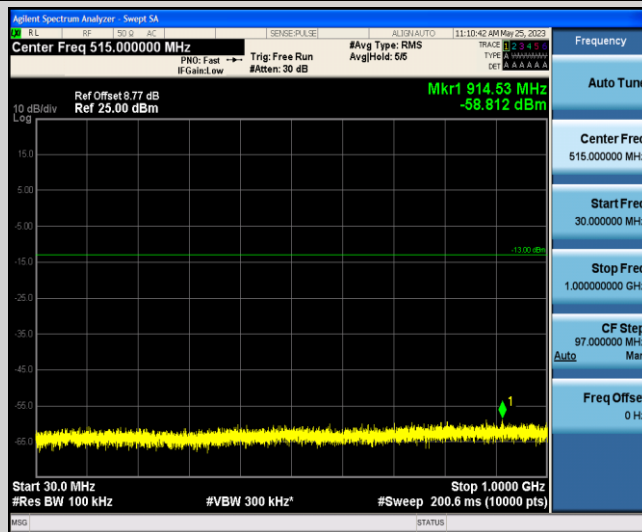

Band4-20MHz-1RB#0@Low-20300-1-0-High-1000-20000--41.51-PASS

Band66-1.4MHz-QPSK-131979-1-0-Low-30-1000--58.81-PASS