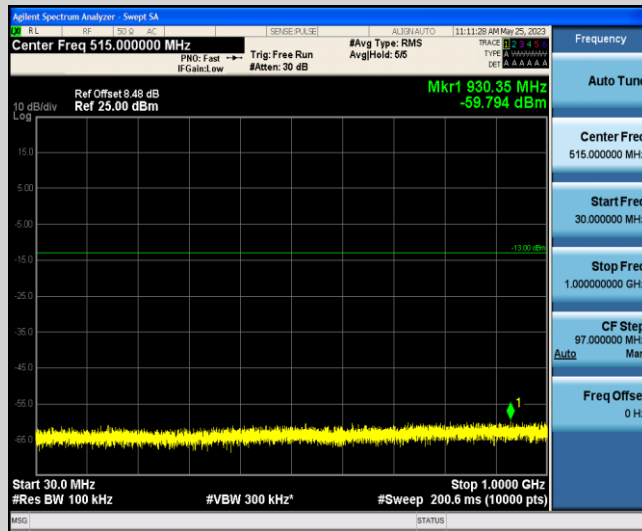

Band66-1.4MHz-QPSK-131979-1-0-Low-1000-20000--40.99-PASS

Band66-1.4MHz-QPSK-132322-1-0-Low-30-1000--59.79-PASS