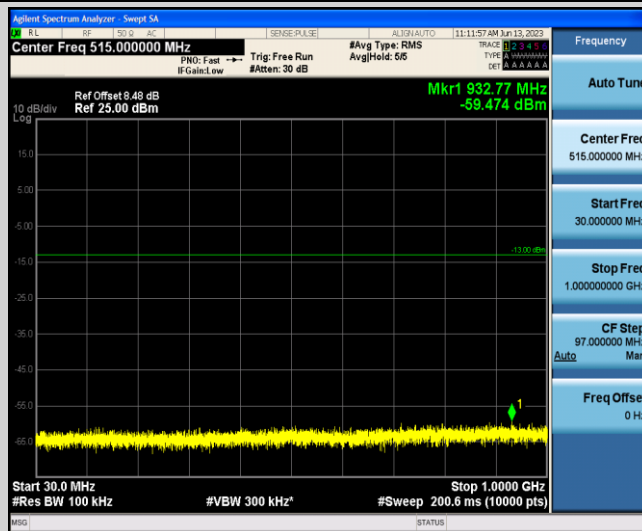

Band66-1.4MHz-QPSK-132322-1-0-Low-1000-20000--40.94-PASS

Band66-1.4MHz-QPSK-132665-1-0-Low-30-1000--59.47-PASS