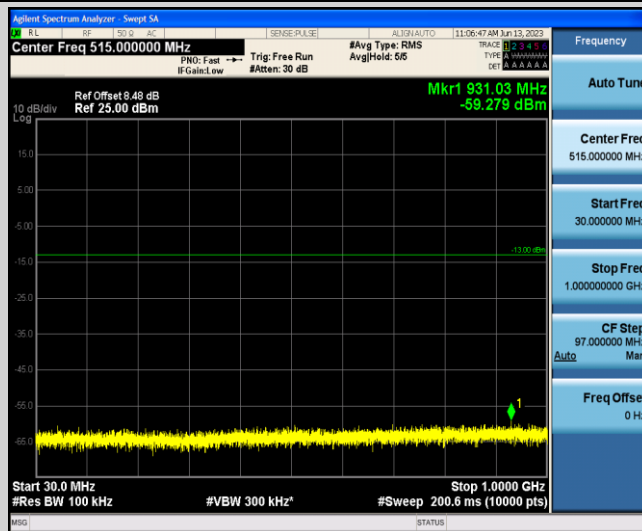

Band4-20MHz-16QAM-20300-1-0-High-1000-20000--41.4-PASS

Band4-20MHz-1RB#0@Low-20300-1-0-High-30-1000--59.28-PASS