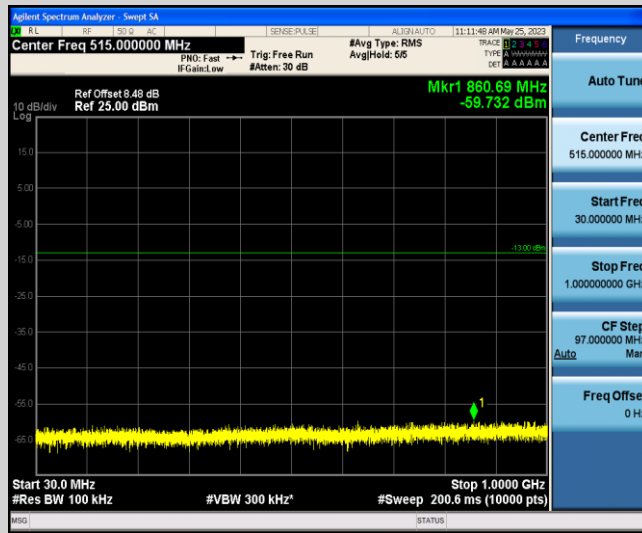

Band66-1.4MHz-16QAM-131979-1-0-Low-1000-20000--40.79-PASS

Band66-1.4MHz-16QAM-132322-1-0-Low-30-1000--59.73-PASS