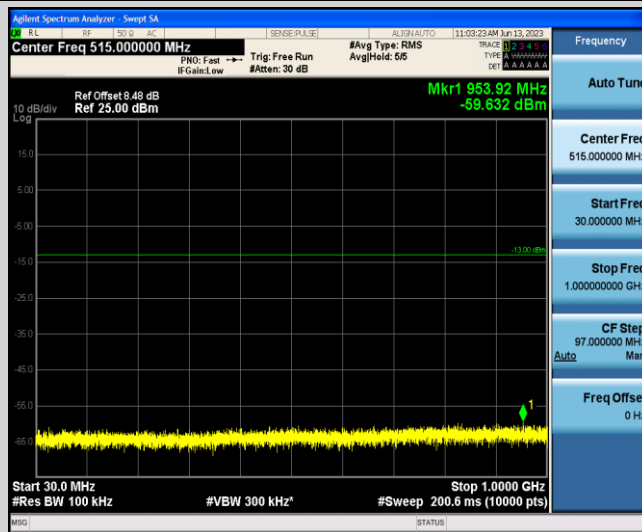

Band4-15MHz-16QAM-20025-1-0-Low-1000-20000--41.08-PASS

Band4-15MHz-16QAM-20175-1-0-Low-30-1000--59.63-PASS