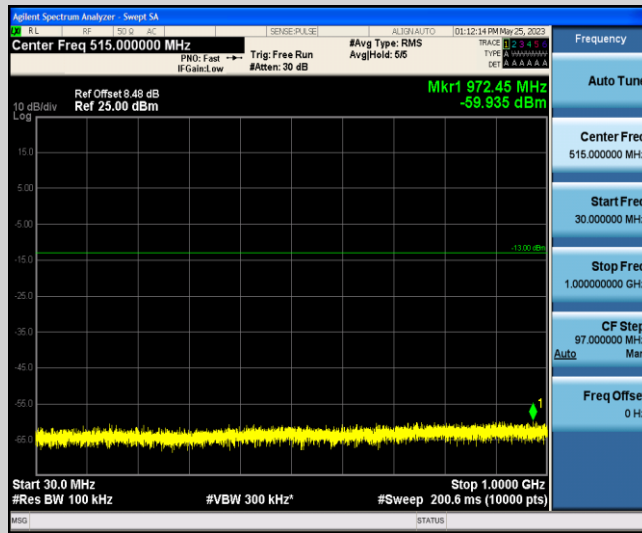

Band4-15MHz-16QAM-20175-1-0-Low-1000-20000--41.09-PASS

Band4-15MHz-16QAM-20325-1-0-Low-30-1000--59.94-PASS