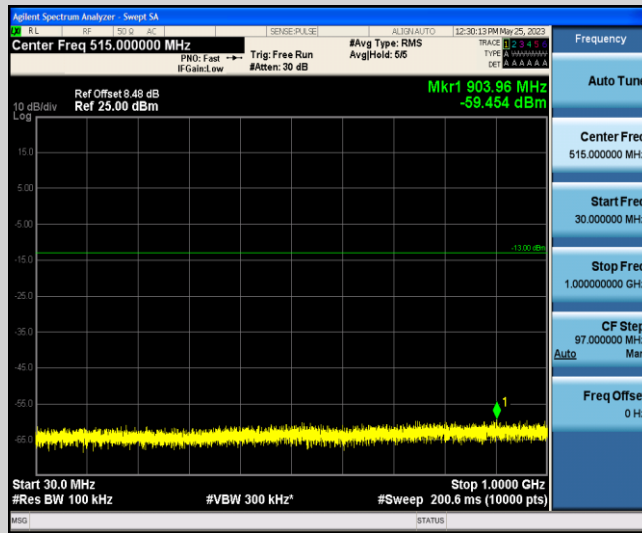

Band4-1.4MHz-16QAM-20175-1-0-Low-1000-20000--41.4-PASS

Band4-1.4MHz-16QAM-20393-1-0-Low-30-1000--59.45-PASS