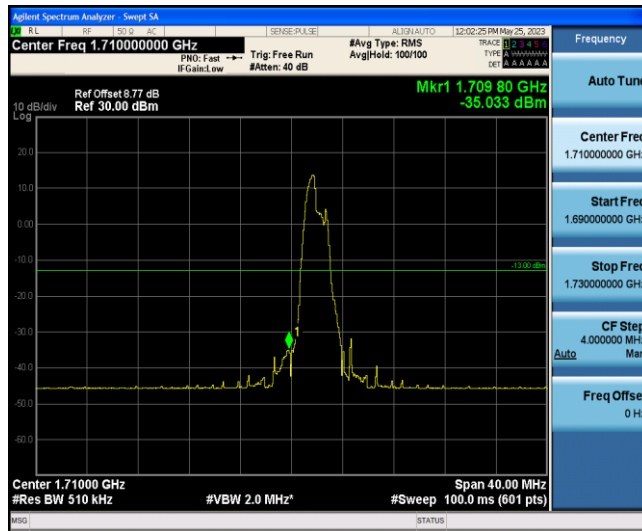

Band66-20MHz-16QAM-132072-6-0-Low--35.03-PASS