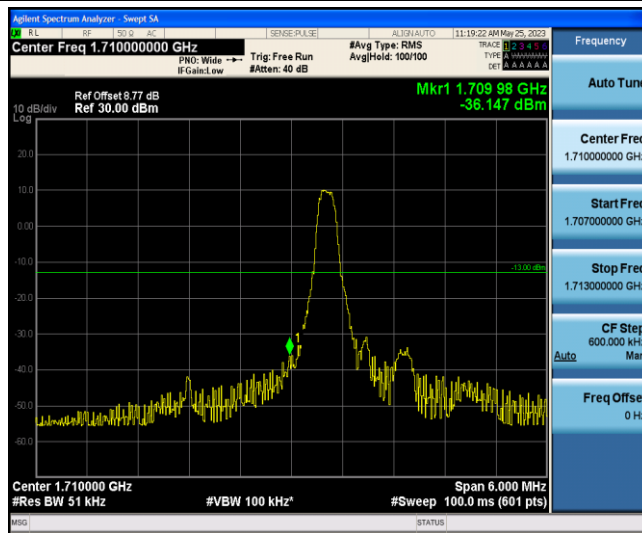

Band66-1.4MHz-16QAM-132665-6-0-High--33.87-PASS

Band66-3MHz-QPSK-131987-1-0-Low--34.00-PASS

Band66-3MHz-QPSK-131987-6-0-Low--37.99-PASS

Band66-3MHz-QPSK-132657-1-5-High--41.37-PASS

Band66-3MHz-QPSK-132657-6-0-High--36.85-PASS