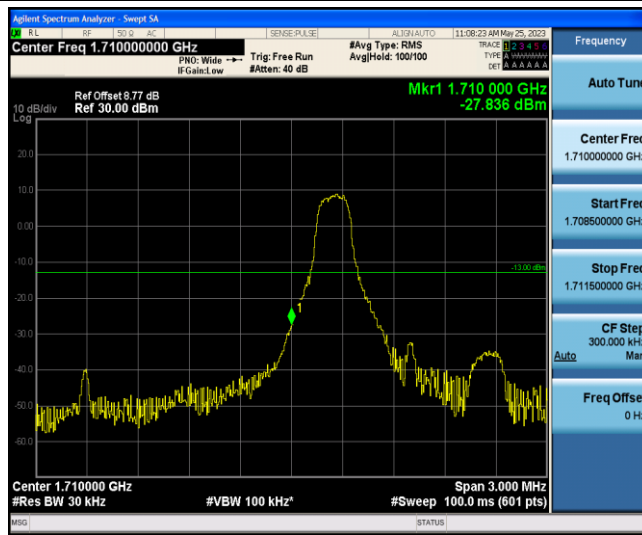

Band4-20MHz-16QAM-20050-6-0-Low--34.05-PASS

Band4-20MHz-16QAM-20300-1-5-High--39.63-PASS

Band4-20MHz-16QAM-20300-6-0-High--34.13-PASS

Band66-1.4MHz-QPSK-131979-1-0-Low--27.84-PASS

Band66-1.4MHz-QPSK-131979-6-0-Low--33.25-PASS