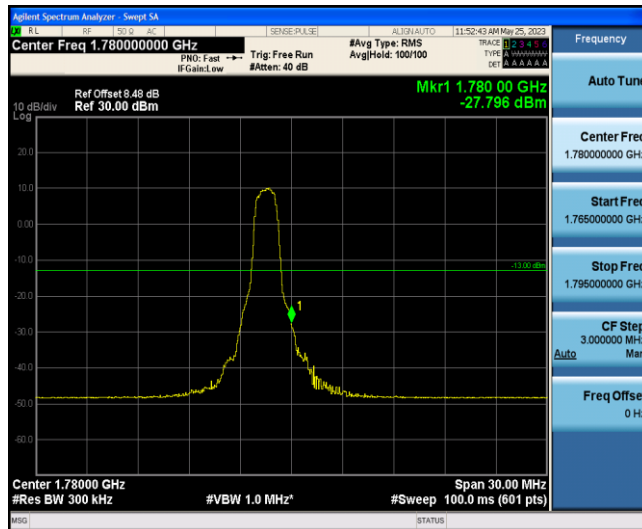

Band66-15MHz-QPSK-132597-6-0-High--27.80-PASS