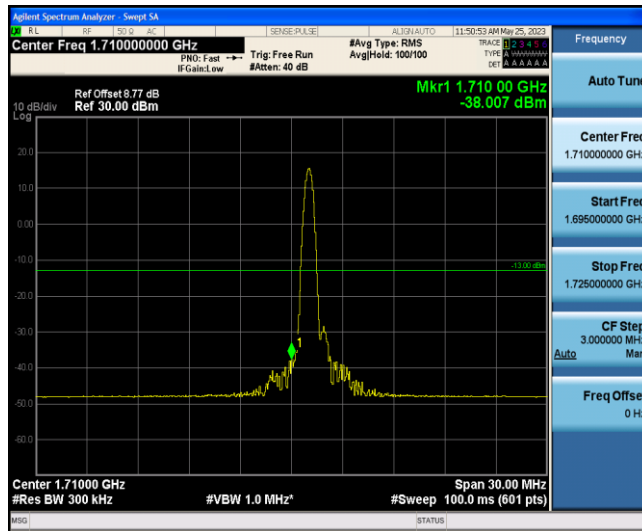

Band66-10MHz-QPSK-132622-6-0-High--30.35-PASS

Band66-10MHz-16QAM-132022-1-0-Low--38.67-PASS

Band66-10MHz-16QAM-132022-6-0-Low--29.17-PASS

Band66-10MHz-16QAM-132622-1-5-High--37.94-PASS

Band66-10MHz-16QAM-132622-6-0-High--30.61-PASS