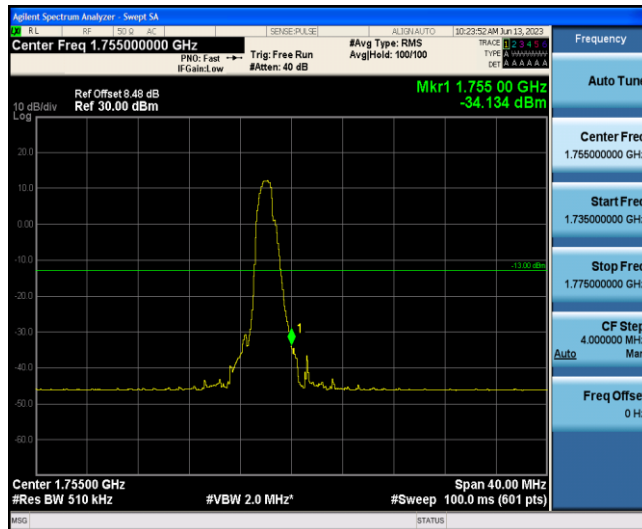

Band4-20MHz-16QAM-20050-6-0-Low--34.05-PASS

Band4-20MHz-16QAM-20300-1-5-High--39.63-PASS

Band4-20MHz-16QAM-20300-6-0-High--34.13-PASS

Band66-1.4MHz-QPSK-131979-1-0-Low--27.84-PASS

Band66-1.4MHz-QPSK-131979-6-0-Low--33.25-PASS