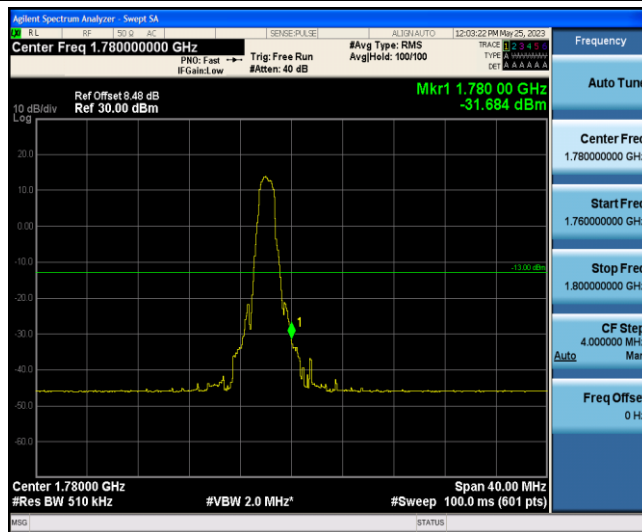

Band66-20MHz-QPSK-132572-6-0-High--31.68-PASS