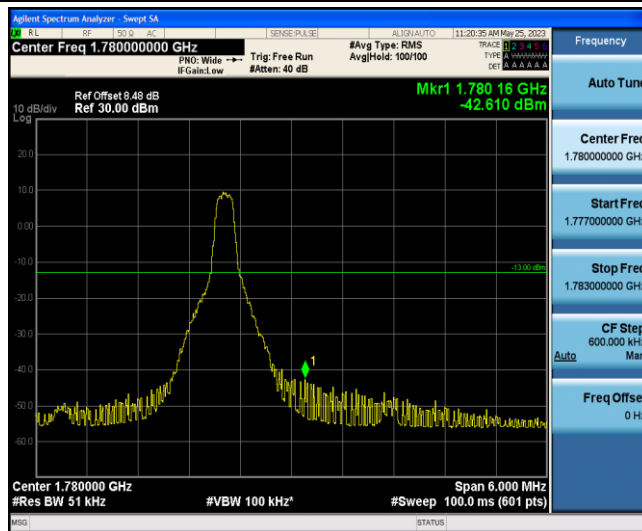

Band66-3MHz-16QAM-132657-1-5-High--42.61-PASS