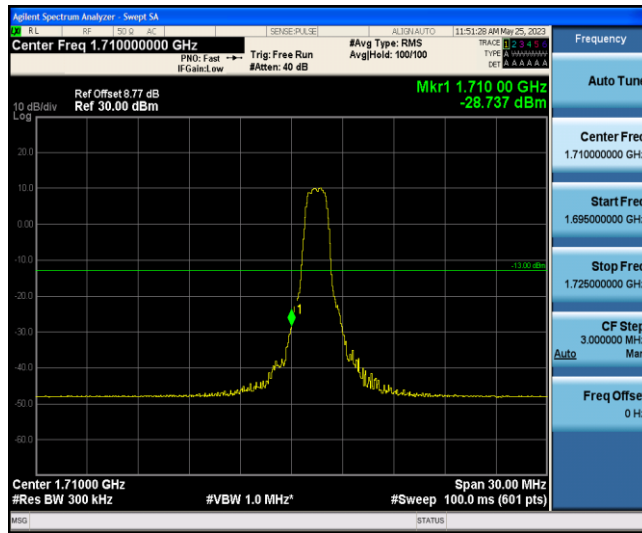

Band66-15MHz-QPSK-132047-6-0-Low--28.74-PASS