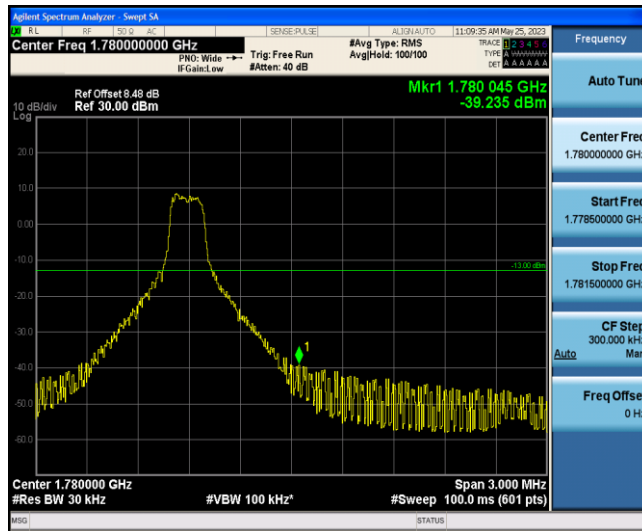

Band4-20MHz-16QAM-20050-6-0-Low--34.05-PASS

Band4-20MHz-16QAM-20300-1-5-High--39.63-PASS

Band4-20MHz-16QAM-20300-6-0-High--34.13-PASS

Band66-1.4MHz-QPSK-131979-1-0-Low--27.84-PASS

Band66-1.4MHz-QPSK-131979-6-0-Low--33.25-PASS