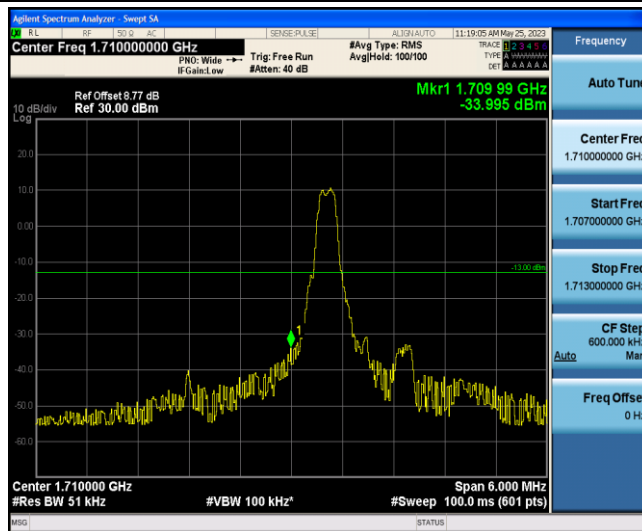

Band66-3MHz-QPSK-131987-1-0-Low--34.00-PASS