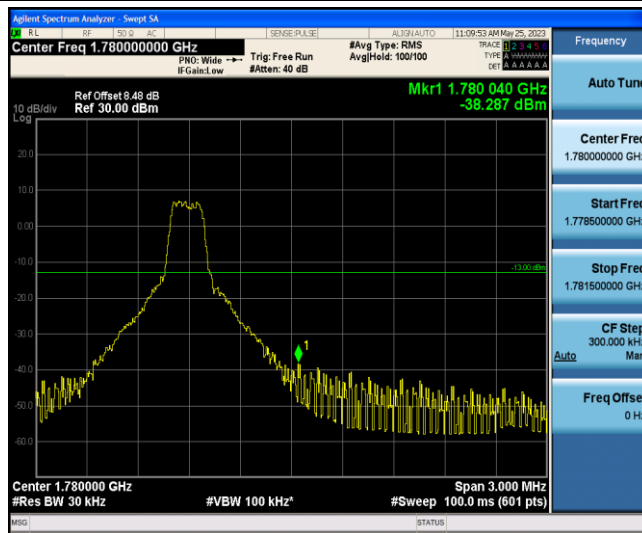

Band66-1.4MHz-QPSK-132665-1-5-High--39.24-PASS

Band66-1.4MHz-QPSK-132665-6-0-High--34.69-PASS

Band66-1.4MHz-16QAM-131979-1-0-Low--30.22-PASS

Band66-1.4MHz-16QAM-131979-6-0-Low--32.72-PASS

Band66-1.4MHz-16QAM-132665-1-5-High--38.29-PASS