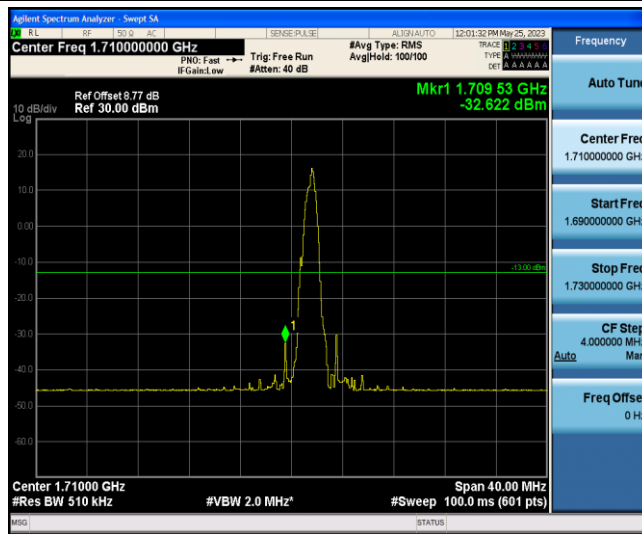

Band66-20MHz-QPSK-132072-1-0-Low--32.62-PASS