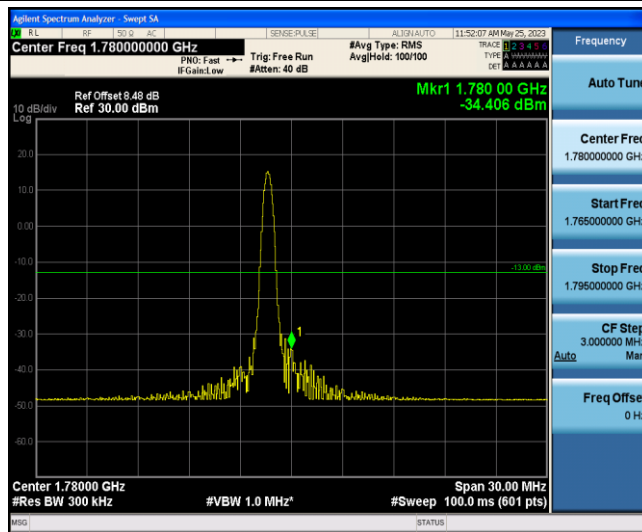

Band66-15MHz-QPSK-132597-1-5-High--34.41-PASS