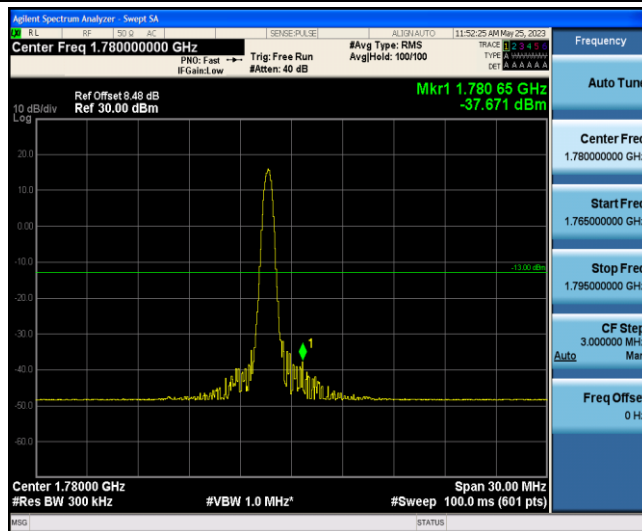

Band66-15MHz-16QAM-132597-1-5-High--37.67-PASS