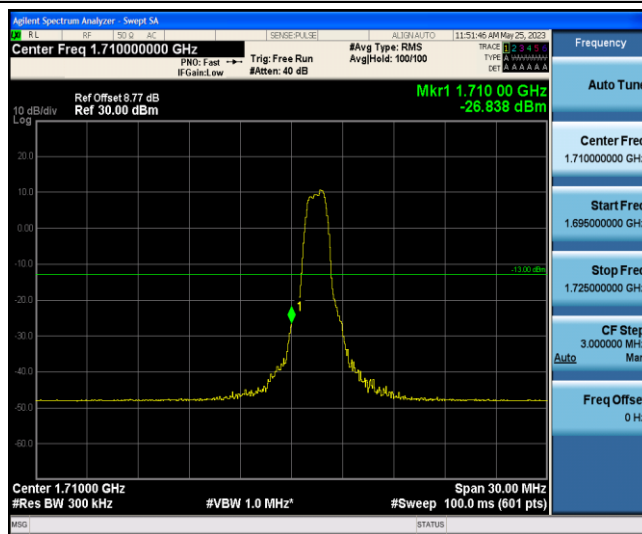

Band66-15MHz-QPSK-132047-1-0-Low--38.01-PASS

Band66-15MHz-QPSK-132047-6-0-Low--28.74-PASS

Band66-15MHz-QPSK-132597-1-5-High--34.41-PASS

Band66-15MHz-QPSK-132597-6-0-High--27.80-PASS

Band66-15MHz-16QAM-132047-1-0-Low--39.27-PASS