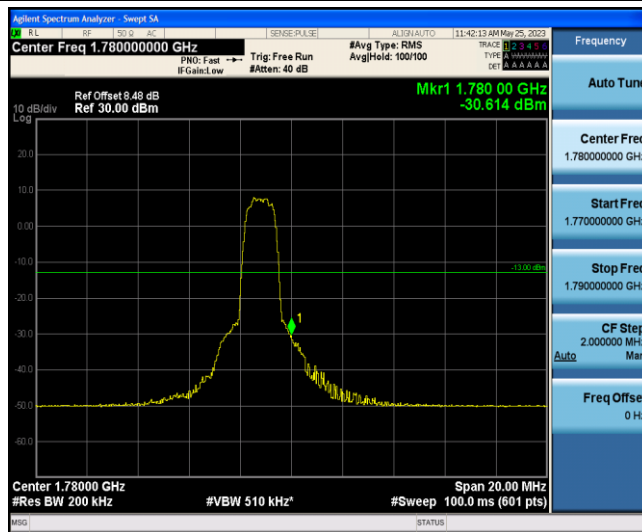

Band66-10MHz-QPSK-132622-6-0-High--30.35-PASS

Band66-10MHz-16QAM-132022-1-0-Low--38.67-PASS

Band66-10MHz-16QAM-132022-6-0-Low--29.17-PASS

Band66-10MHz-16QAM-132622-1-5-High--37.94-PASS

Band66-10MHz-16QAM-132622-6-0-High--30.61-PASS