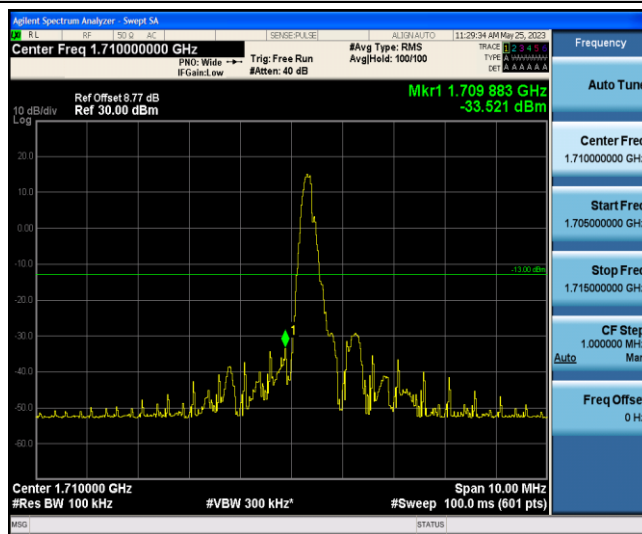

Band66-3MHz-16QAM-131987-1-0-Low--36.15-PASS

Band66-3MHz-16QAM-131987-6-0-Low--37.60-PASS

Band66-3MHz-16QAM-132657-1-5-High--42.61-PASS

Band66-3MHz-16QAM-132657-6-0-High--37.16-PASS

Band66-5MHz-QPSK-131997-1-0-Low--33.52-PASS