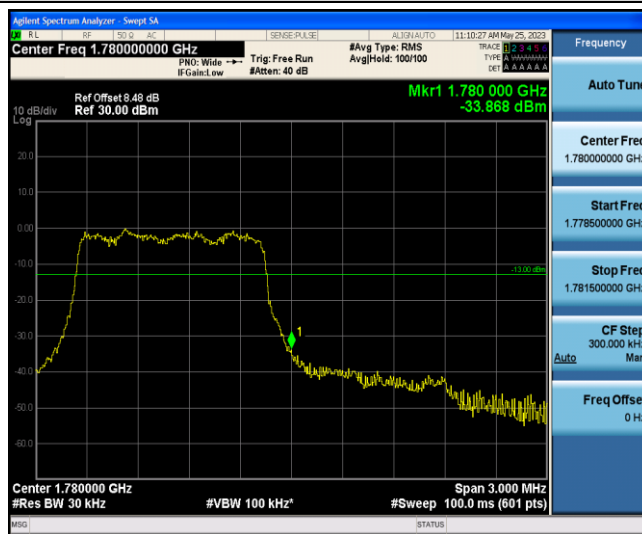

Band66-1.4MHz-QPSK-132665-1-5-High--39.24-PASS

Band66-1.4MHz-QPSK-132665-6-0-High--34.69-PASS

Band66-1.4MHz-16QAM-131979-1-0-Low--30.22-PASS

Band66-1.4MHz-16QAM-131979-6-0-Low--32.72-PASS

Band66-1.4MHz-16QAM-132665-1-5-High--38.29-PASS