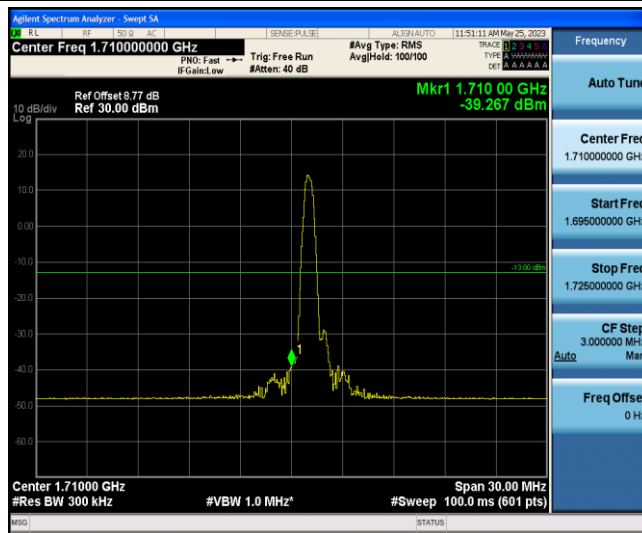

Band66-15MHz-QPSK-132047-1-0-Low--38.01-PASS

Band66-15MHz-QPSK-132047-6-0-Low--28.74-PASS

Band66-15MHz-QPSK-132597-1-5-High--34.41-PASS

Band66-15MHz-QPSK-132597-6-0-High--27.80-PASS

Band66-15MHz-16QAM-132047-1-0-Low--39.27-PASS