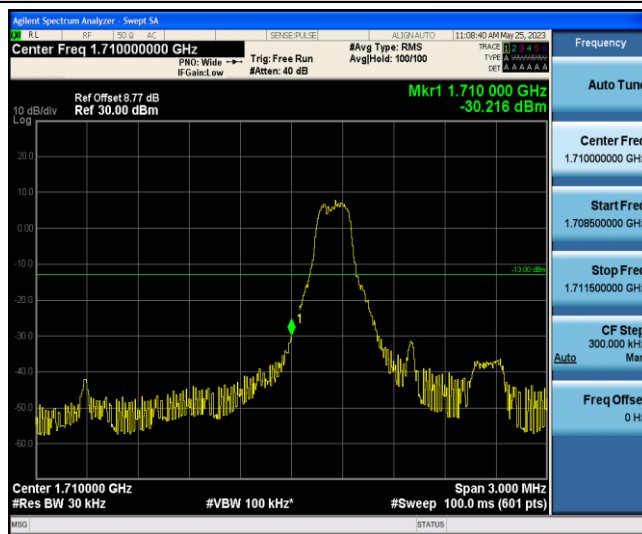

Band66-1.4MHz-16QAM-131979-1-0-Low--30.22-PASS