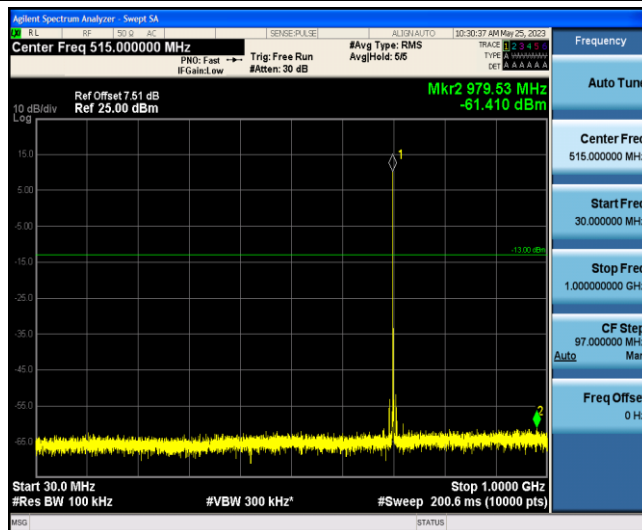

Band12-1.4MHz-QPSK-23095-1-0-Low-30-1000--61.41-PASS