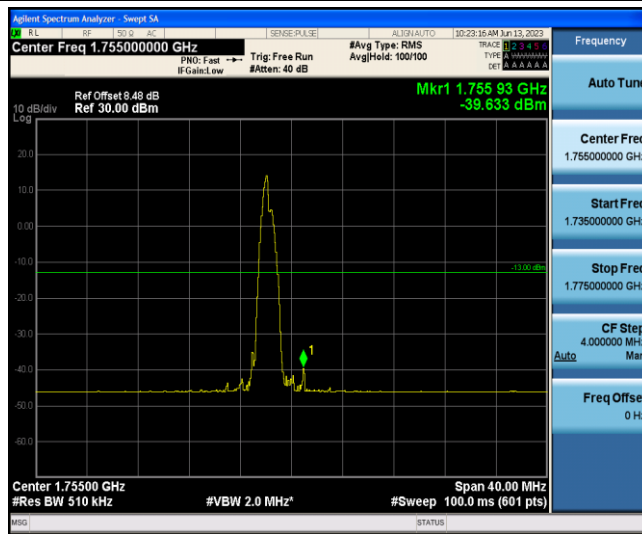

Band4-20MHz-16QAM-20050-6-0-Low--34.05-PASS

Band4-20MHz-16QAM-20300-1-5-High--39.63-PASS

Band4-20MHz-16QAM-20300-6-0-High--34.13-PASS

Band66-1.4MHz-QPSK-131979-1-0-Low--27.84-PASS

Band66-1.4MHz-QPSK-131979-6-0-Low--33.25-PASS