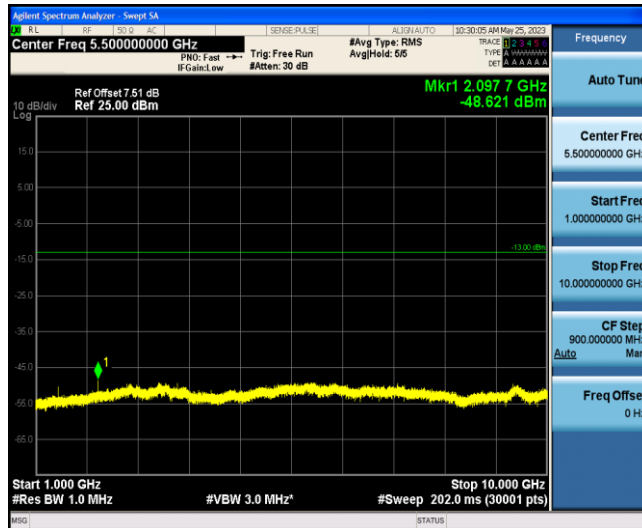

Band12-1.4MHz-QPSK-23017-1-0-Low-1000-10000--48.62-PASS