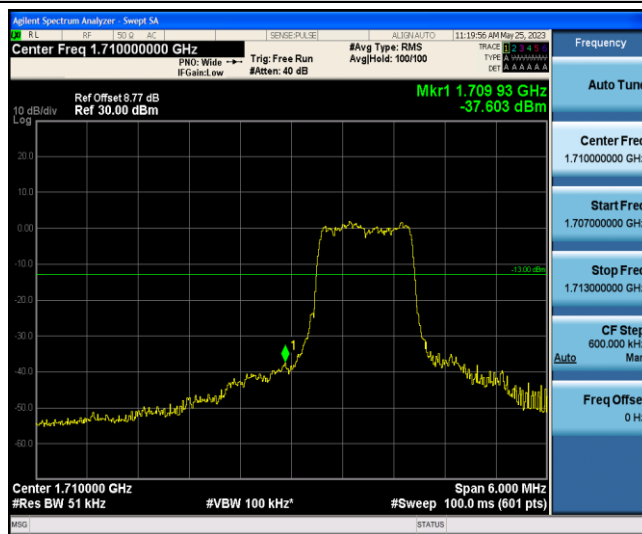

Band66-3MHz-16QAM-131987-6-0-Low--37.60-PASS