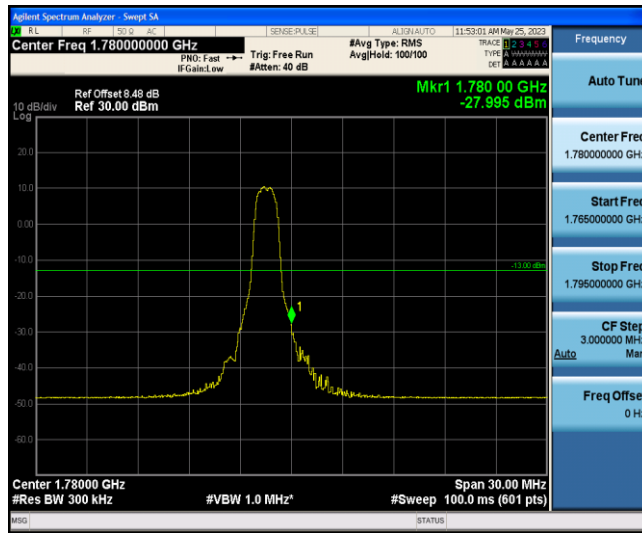

Band66-15MHz-16QAM-132597-6-0-High--27.99-PASS