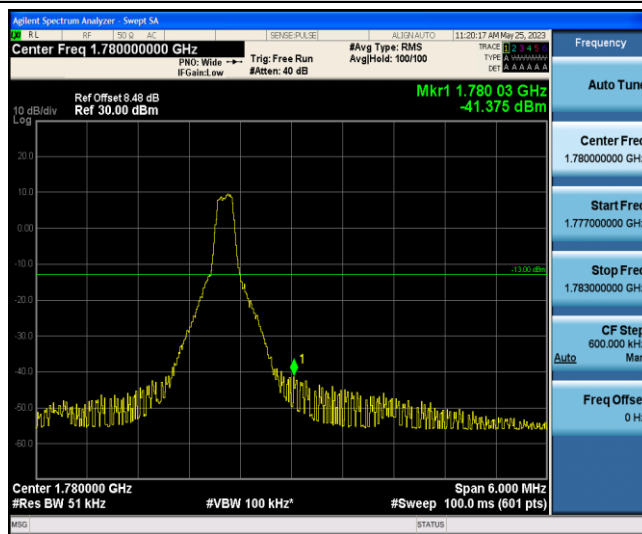

Band66-3MHz-QPSK-132657-1-5-High--41.37-PASS