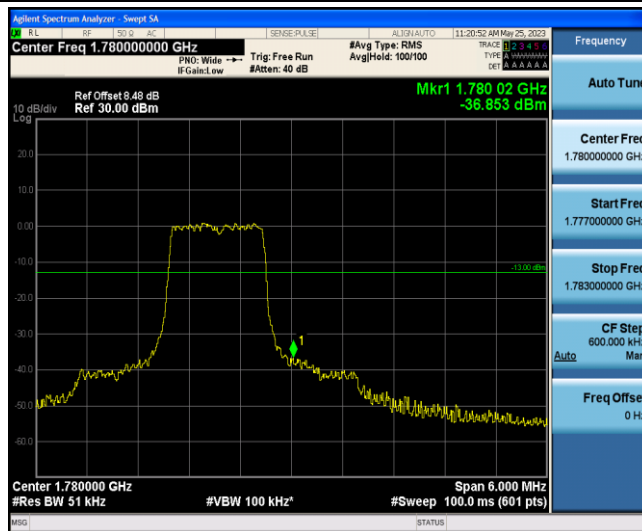

Band66-1.4MHz-16QAM-132665-6-0-High--33.87-PASS

Band66-3MHz-QPSK-131987-1-0-Low--34.00-PASS

Band66-3MHz-QPSK-131987-6-0-Low--37.99-PASS

Band66-3MHz-QPSK-132657-1-5-High--41.37-PASS

Band66-3MHz-QPSK-132657-6-0-High--36.85-PASS