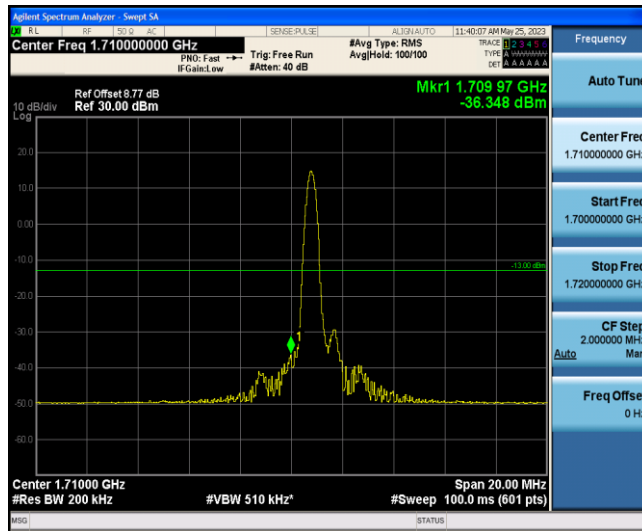

Band66-10MHz-QPSK-132022-1-0-Low--36.35-PASS