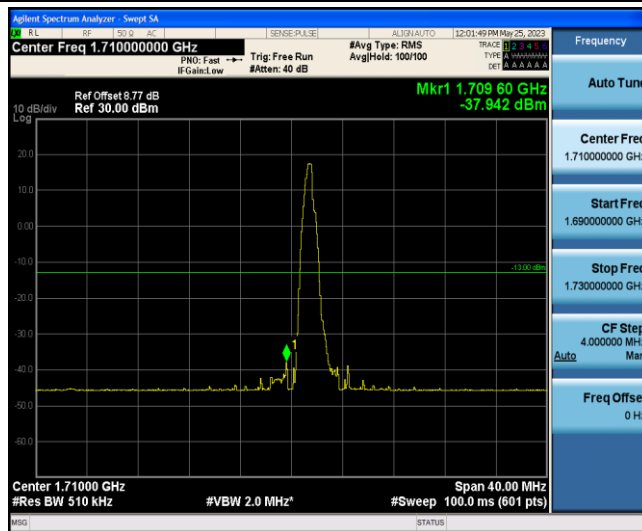

Band66-20MHz-16QAM-132072-1-0-Low--37.94-PASS