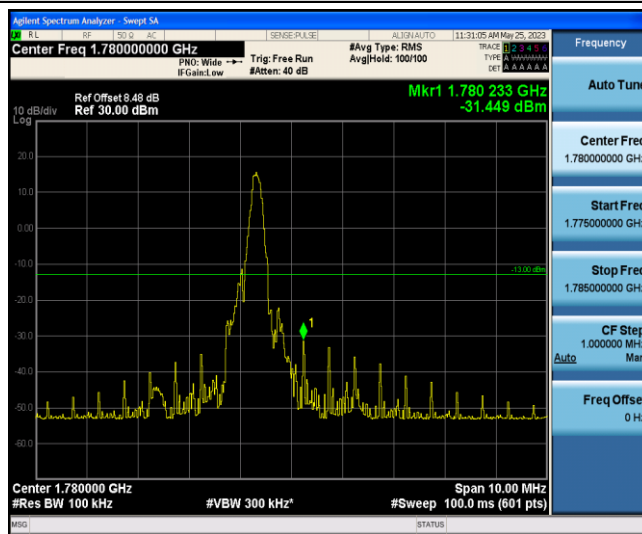

Band66-5MHz-QPSK-131997-6-0-Low--26.90-PASS

Band66-5MHz-QPSK-132647-1-5-High--31.79-PASS

Band66-5MHz-QPSK-132647-6-0-High--25.98-PASS

Band66-5MHz-16QAM-131997-1-0-Low--31.99-PASS

Band66-5MHz-16QAM-131997-6-0-Low--25.96-PASS