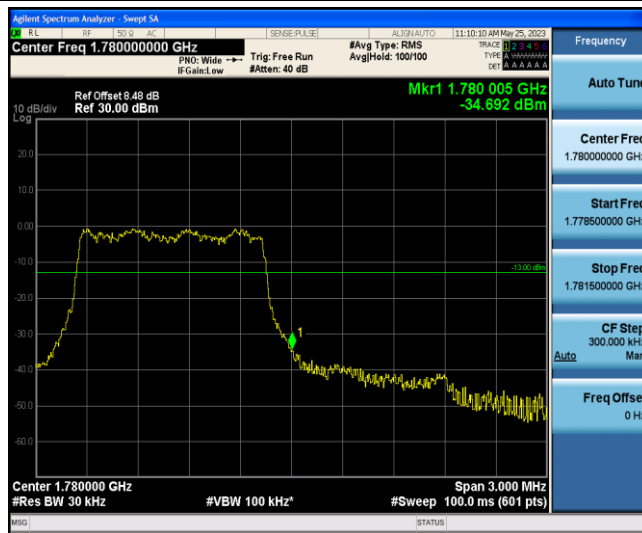

Band66-1.4MHz-QPSK-132665-6-0-High--34.69-PASS