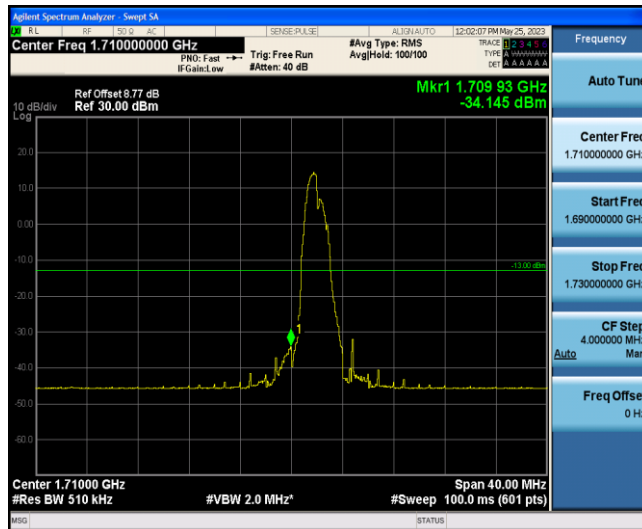

Band66-15MHz-16QAM-132047-6-0-Low--26.84-PASS

Band66-15MHz-16QAM-132597-1-5-High--37.67-PASS

Band66-15MHz-16QAM-132597-6-0-High--27.99-PASS

Band66-20MHz-QPSK-132072-1-0-Low--32.62-PASS

Band66-20MHz-QPSK-132072-6-0-Low--34.14-PASS