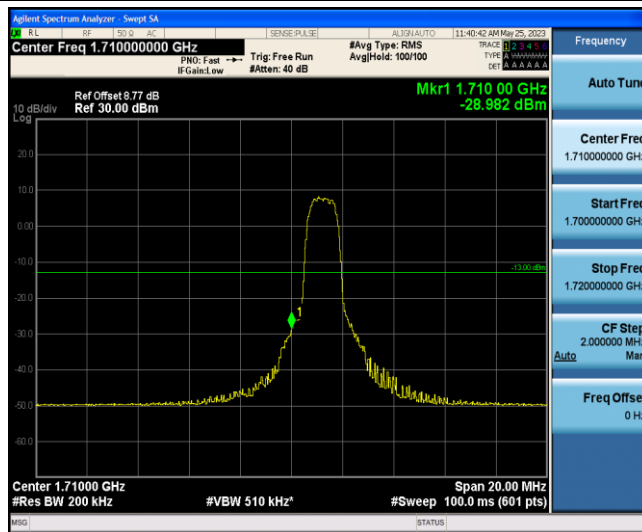

Band66-10MHz-QPSK-132022-6-0-Low--28.98-PASS