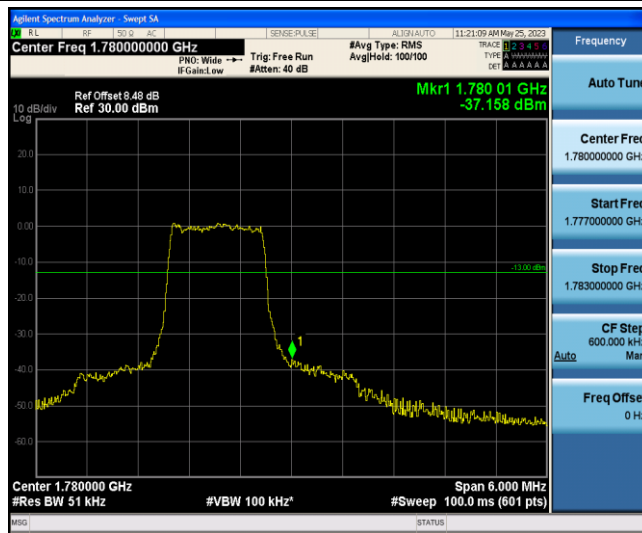

Band66-3MHz-16QAM-132657-6-0-High--37.16-PASS