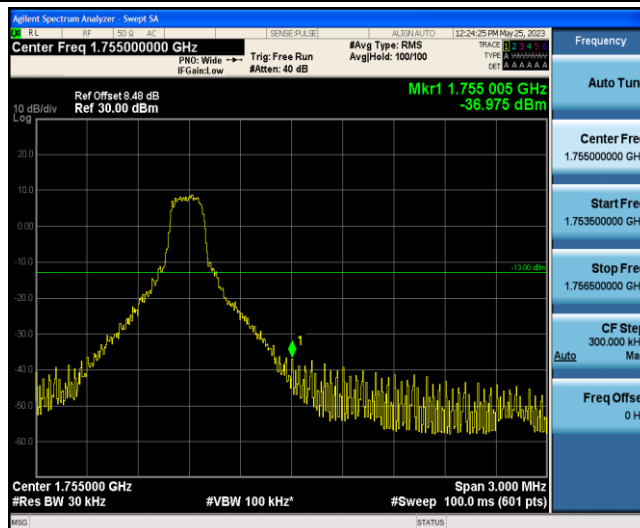

Band2-20MHz-16QAM-19100-1-0-High--33.95-PASS

Band2-20MHz-16QAM-19100-6-0-High--30.11-PASS

Band4-1.4MHz-QPSK-19957-1-0-Low--27.18-PASS

Band4-1.4MHz-QPSK-19957-6-0-Low--30.30-PASS

Band4-1.4MHz-QPSK-20393-1-5-High--36.97-PASS