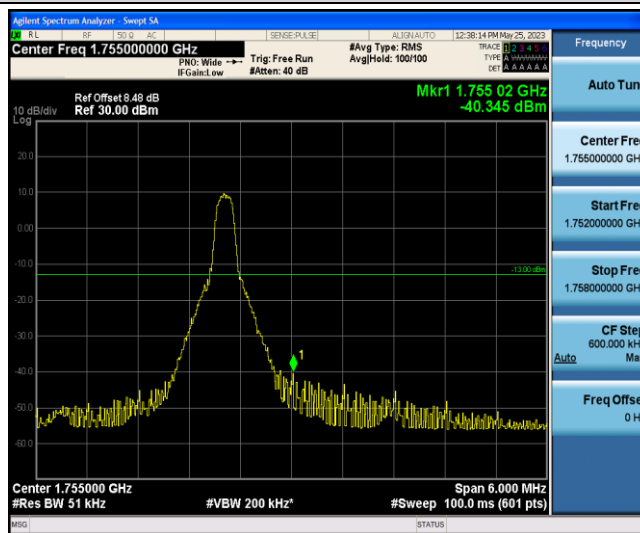

Band4-3MHz-16QAM-19965-6-0-Low--33.96-PASS

Band4-3MHz-16QAM-20385-1-5-High--40.35-PASS