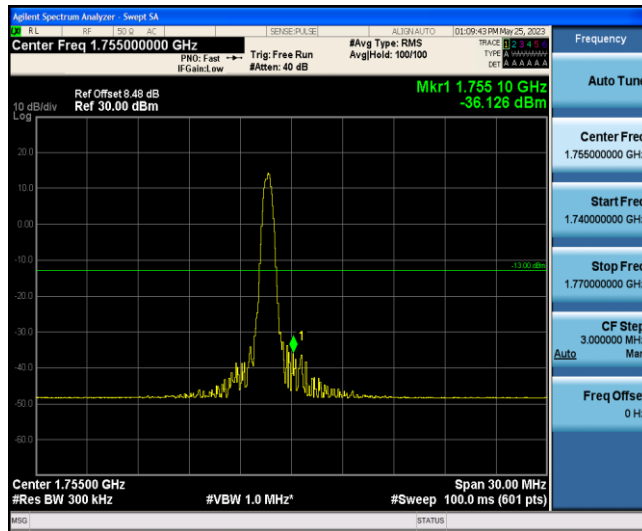

Band4-15MHz-QPSK-20025-6-0-Low--25.28-PASS

Band4-15MHz-QPSK-20325-1-5-High--35.45-PASS

Band4-15MHz-QPSK-20325-6-0-High--26.93-PASS

Band4-15MHz-16QAM-20025-1-0-Low--39.74-PASS

Band4-15MHz-16QAM-20025-6-0-Low--25.12-PASS