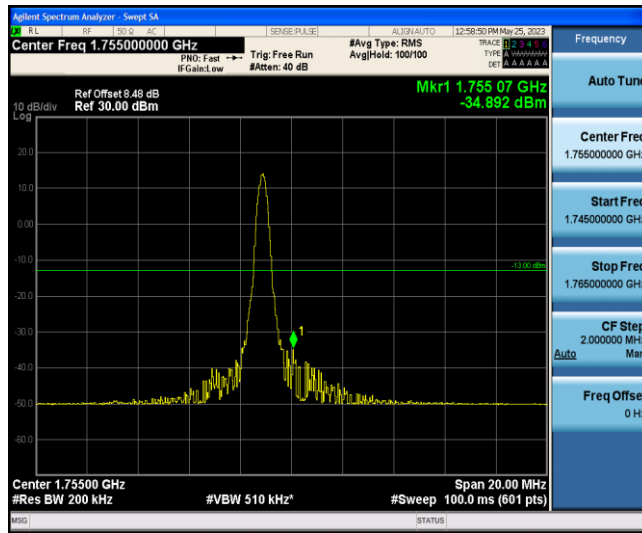

Band4-10MHz-16QAM-20000-6-0-Low--26.78-PASS

Band4-10MHz-16QAM-20350-1-5-High--34.89-PASS