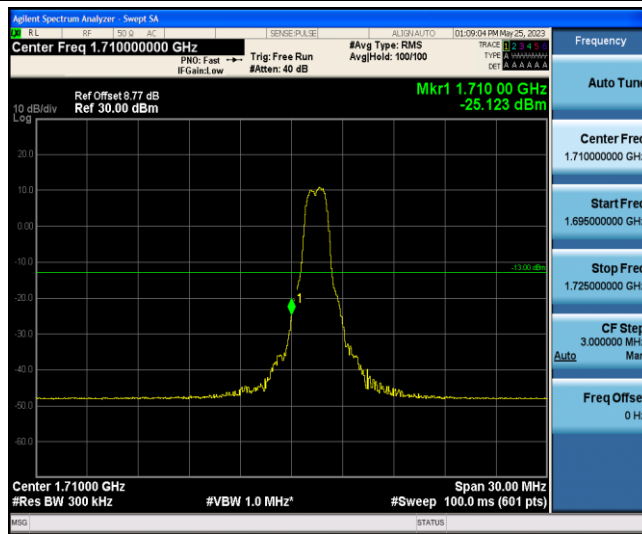

Band4-15MHz-QPSK-20025-6-0-Low--25.28-PASS

Band4-15MHz-QPSK-20325-1-5-High--35.45-PASS

Band4-15MHz-QPSK-20325-6-0-High--26.93-PASS

Band4-15MHz-16QAM-20025-1-0-Low--39.74-PASS

Band4-15MHz-16QAM-20025-6-0-Low--25.12-PASS