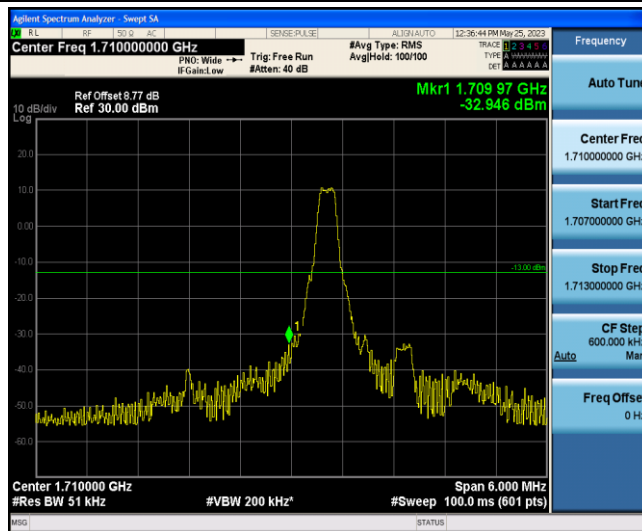

Band4-1.4MHz-QPSK-20393-6-0-High--32.43-PASS

Band4-1.4MHz-16QAM-19957-1-0-Low--26.75-PASS

Band4-1.4MHz-16QAM-19957-6-0-Low--31.99-PASS

Band4-1.4MHz-16QAM-20393-1-5-High--38.24-PASS

Band4-1.4MHz-16QAM-20393-6-0-High--33.25-PASS