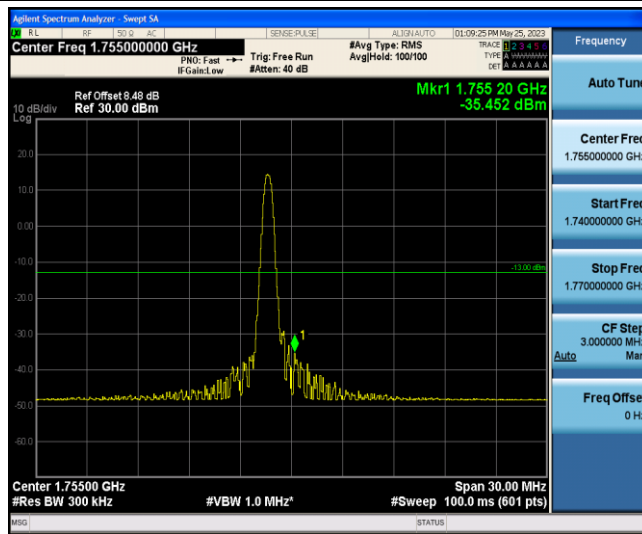

Band4-15MHz-QPSK-20025-6-0-Low--25.28-PASS

Band4-15MHz-QPSK-20325-1-5-High--35.45-PASS