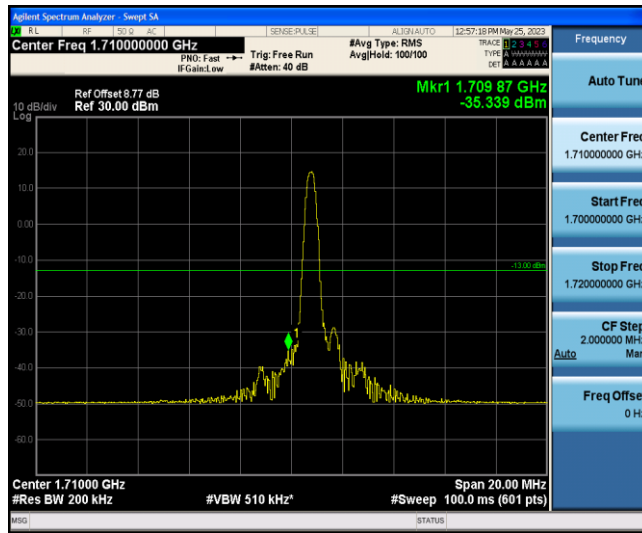

Band4-5MHz-16QAM-20375-6-0-High--23.38-PASS

Band4-10MHz-QPSK-20000-1-0-Low--35.34-PASS