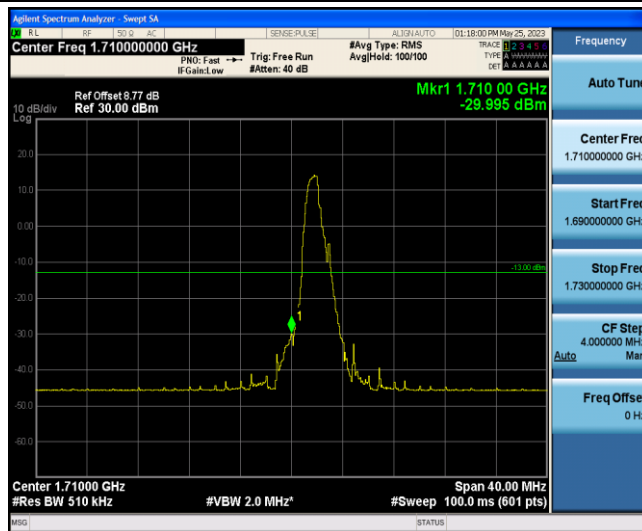

Band4-20MHz-QPSK-20050-1-0-Low--32.41-PASS

Band4-20MHz-QPSK-20050-6-0-Low--30.00-PASS