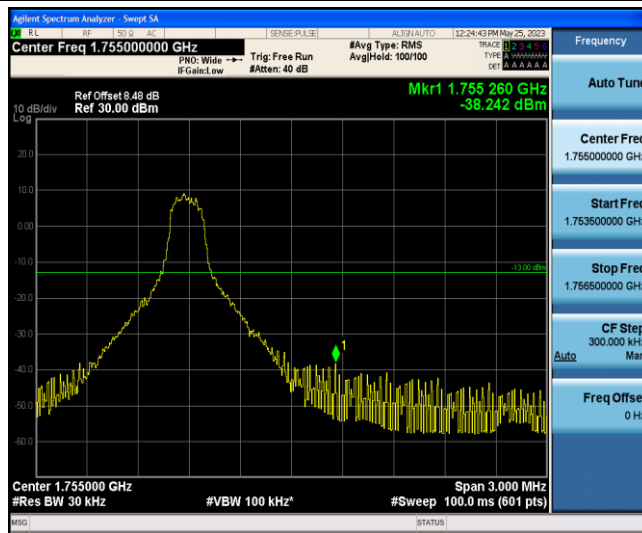

Band4-1.4MHz-16QAM-19957-6-0-Low--31.99-PASS

Band4-1.4MHz-16QAM-20393-1-5-High--38.24-PASS