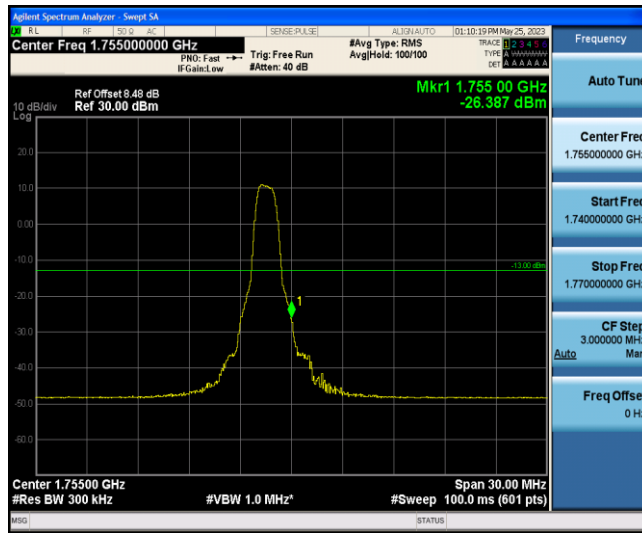

Band4-15MHz-16QAM-20325-1-5-High--36.13-PASS

Band4-15MHz-16QAM-20325-6-0-High--26.39-PASS