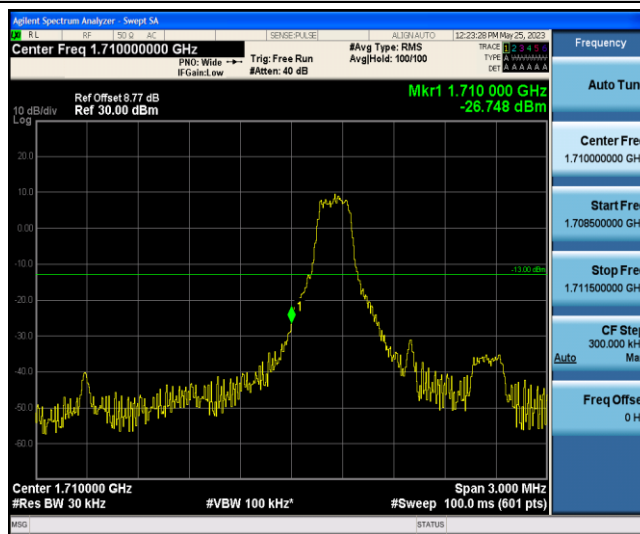

Band4-1.4MHz-QPSK-20393-6-0-High--32.43-PASS

Band4-1.4MHz-16QAM-19957-1-0-Low--26.75-PASS