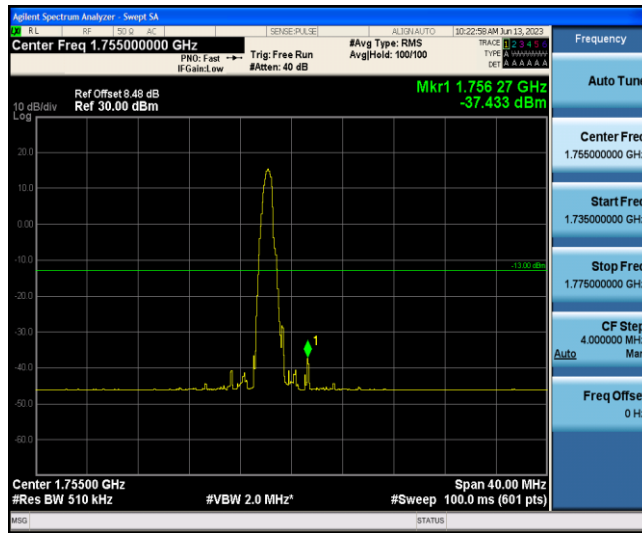

Band4-15MHz-16QAM-20325-1-5-High--36.13-PASS

Band4-15MHz-16QAM-20325-6-0-High--26.39-PASS

Band4-20MHz-QPSK-20050-1-0-Low--32.41-PASS

Band4-20MHz-QPSK-20050-6-0-Low--30.00-PASS

Band4-20MHz-QPSK-20300-1-5-High--37.43-PASS