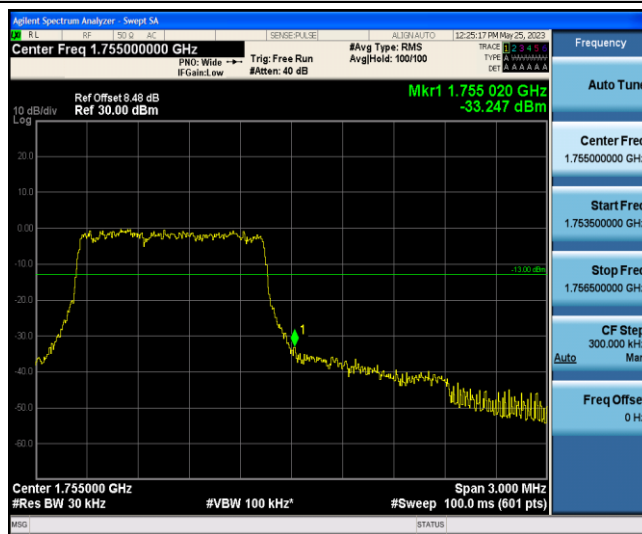

Band4-1.4MHz-QPSK-20393-6-0-High--32.43-PASS

Band4-1.4MHz-16QAM-19957-1-0-Low--26.75-PASS

Band4-1.4MHz-16QAM-19957-6-0-Low--31.99-PASS

Band4-1.4MHz-16QAM-20393-1-5-High--38.24-PASS

Band4-1.4MHz-16QAM-20393-6-0-High--33.25-PASS