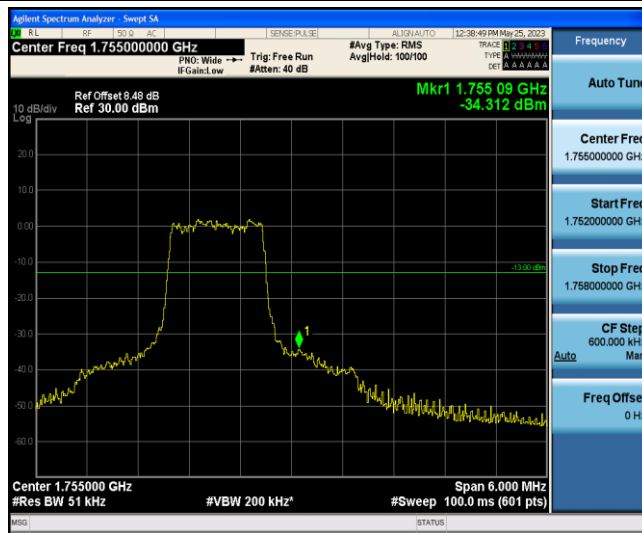

Band4-3MHz-16QAM-20385-1-5-High--40.35-PASS

Band4-3MHz-16QAM-20385-6-0-High--34.31-PASS