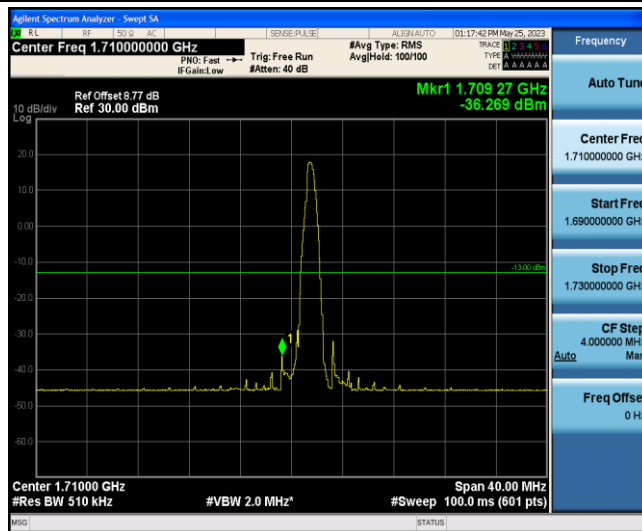

Band4-20MHz-QPSK-20300-6-0-High--29.91-PASS

Band4-20MHz-16QAM-20050-1-0-Low--36.27-PASS