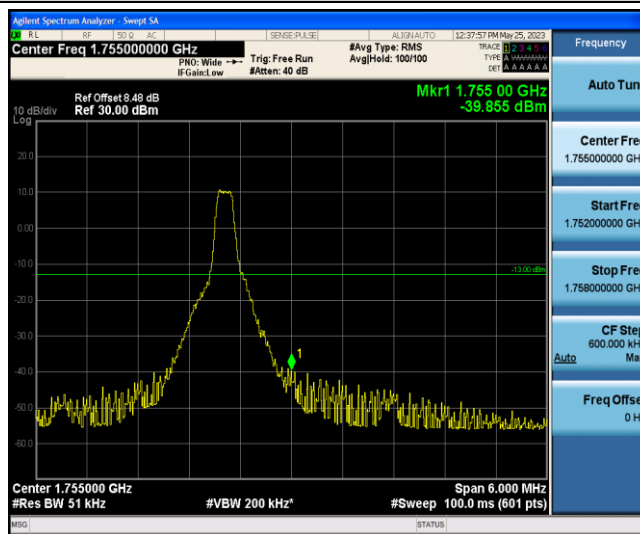

Band4-3MHz-QPSK-19965-6-0-Low--32.63-PASS

Band4-3MHz-QPSK-20385-1-5-High--39.85-PASS