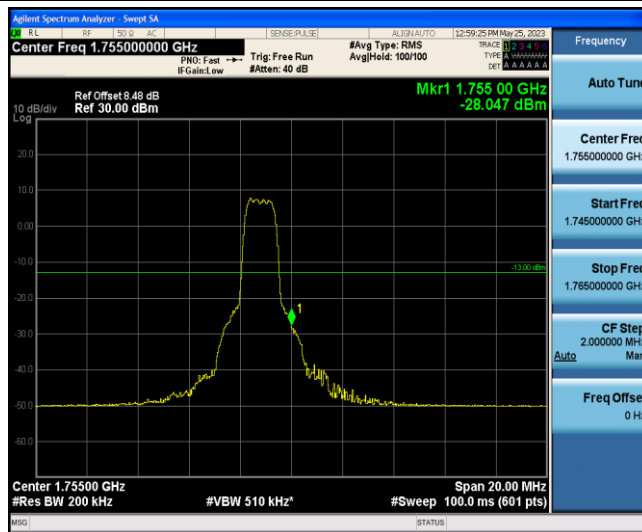

Band4-10MHz-16QAM-20350-1-5-High--34.89-PASS

Band4-10MHz-16QAM-20350-6-0-High--28.05-PASS