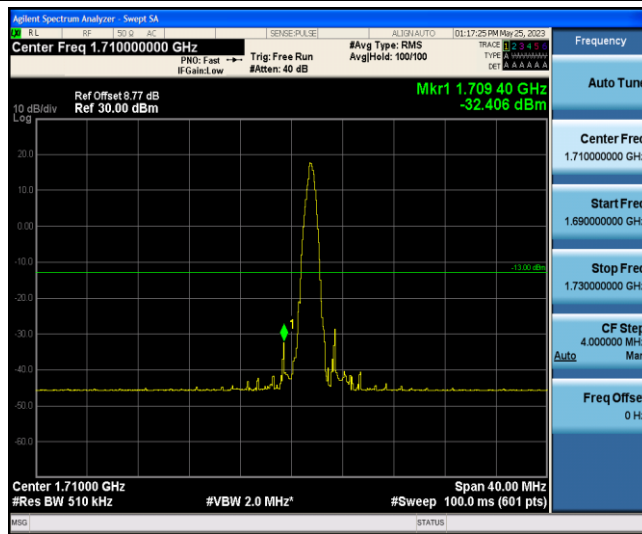

Band4-15MHz-16QAM-20325-6-0-High--26.39-PASS

Band4-20MHz-QPSK-20050-1-0-Low--32.41-PASS