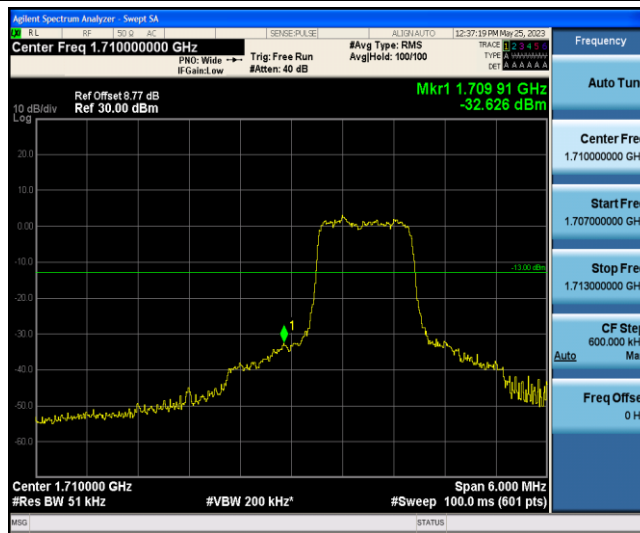

Band4-3MHz-QPSK-19965-1-0-Low--32.95-PASS

Band4-3MHz-QPSK-19965-6-0-Low--32.63-PASS