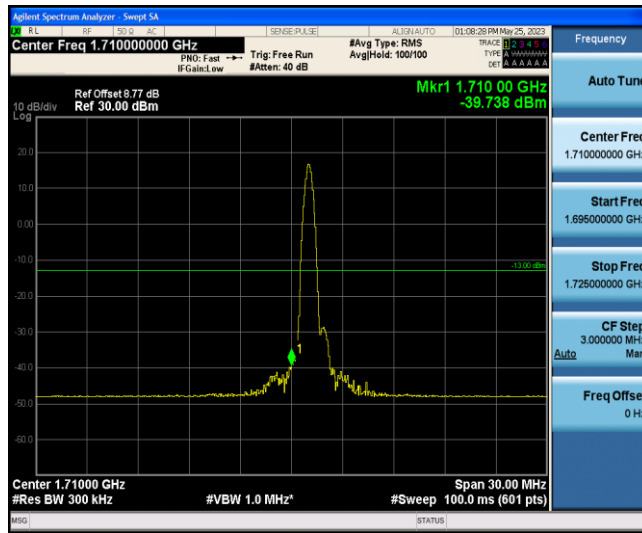

Band4-15MHz-QPSK-20025-6-0-Low--25.28-PASS

Band4-15MHz-QPSK-20325-1-5-High--35.45-PASS

Band4-15MHz-QPSK-20325-6-0-High--26.93-PASS

Band4-15MHz-16QAM-20025-1-0-Low--39.74-PASS

Band4-15MHz-16QAM-20025-6-0-Low--25.12-PASS