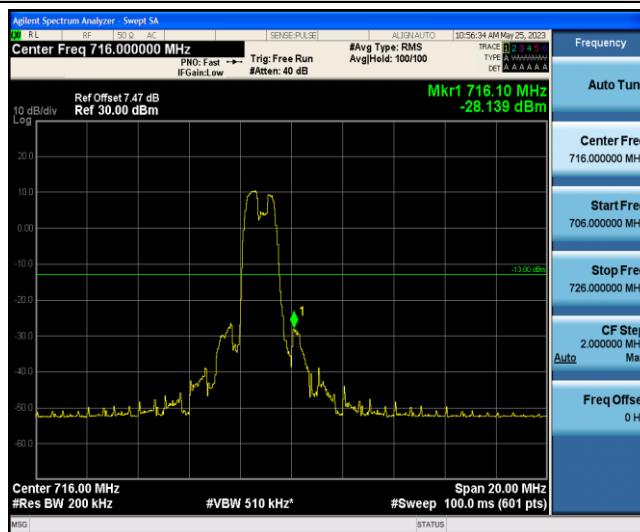

Band12-10MHz-QPSK-23130-6-0-High--26.94-PASS

Band12-10MHz-16QAM-23060-1-0-Low--37.27-PASS

Band12-10MHz-16QAM-23060-6-0-Low--29.26-PASS

Band12-10MHz-16QAM-23130-1-5-High--33.03-PASS

Band12-10MHz-16QAM-23130-6-0-High--28.14-PASS