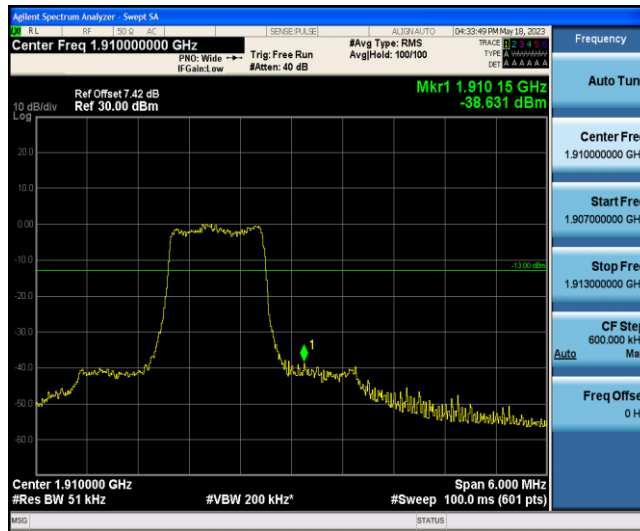

Band2-3MHz-16QAM-19185-1-5-High--38.09-PASS

Band2-3MHz-16QAM-19185-6-0-High--38.63-PASS