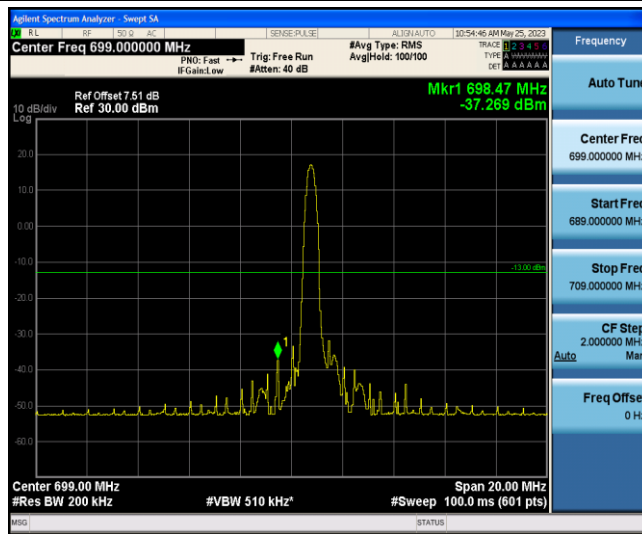

Band12-10MHz-QPSK-23130-6-0-High--26.94-PASS

Band12-10MHz-16QAM-23060-1-0-Low--37.27-PASS

Band12-10MHz-16QAM-23060-6-0-Low--29.26-PASS

Band12-10MHz-16QAM-23130-1-5-High--33.03-PASS

Band12-10MHz-16QAM-23130-6-0-High--28.14-PASS