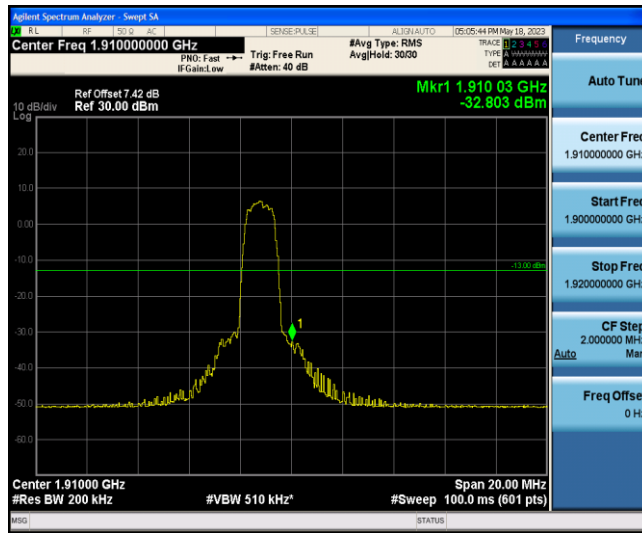

Band2-10MHz-QPSK-18650-1-0-Low--40.54-PASS

Band2-10MHz-QPSK-18650-6-0-Low--29.37-PASS

Band2-10MHz-QPSK-19150-1-0-High--38.00-PASS

Band2-10MHz-QPSK-19150-6-0-High--32.80-PASS

Band2-10MHz-16QAM-18650-1-0-Low--39.84-PASS