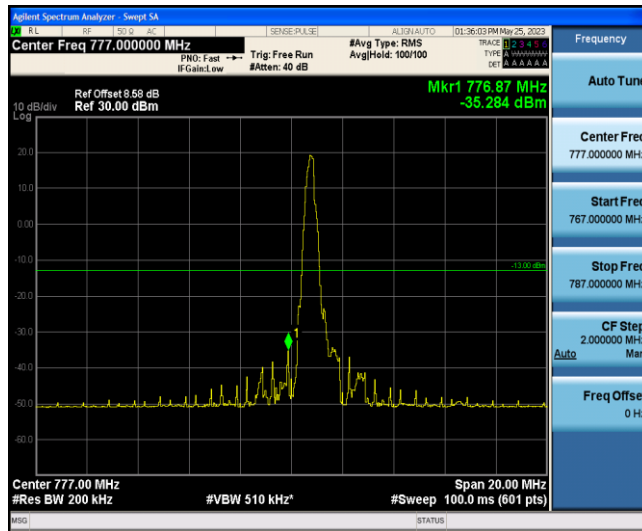

Band13-10MHz-QPSK-23230-6-0-High--25.65-PASS

Band13-10MHz-16QAM-23230-1-0-Low--35.28-PASS