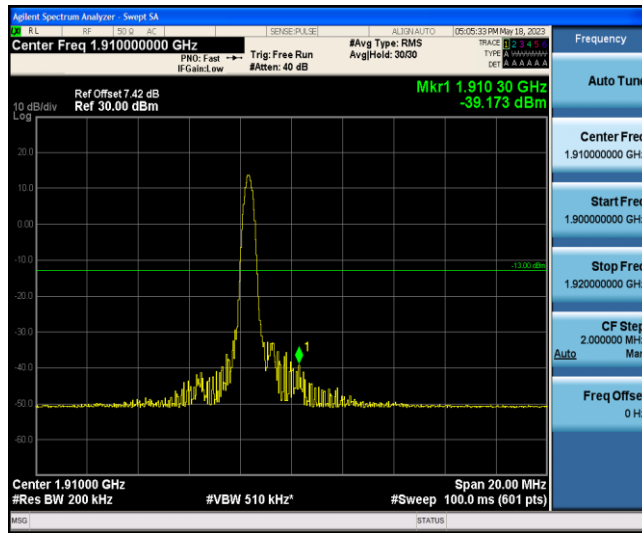

Band2-10MHz-16QAM-18650-6-0-Low--28.84-PASS

Band2-10MHz-16QAM-19150-1-0-High--39.17-PASS