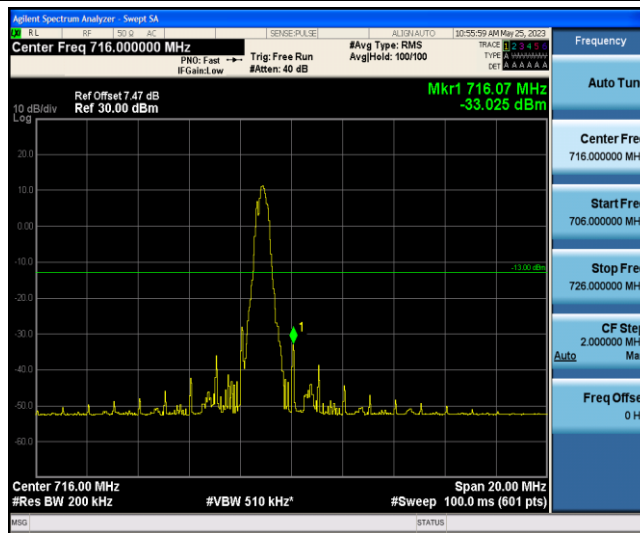

Band12-10MHz-QPSK-23130-6-0-High--26.94-PASS

Band12-10MHz-16QAM-23060-1-0-Low--37.27-PASS

Band12-10MHz-16QAM-23060-6-0-Low--29.26-PASS

Band12-10MHz-16QAM-23130-1-5-High--33.03-PASS

Band12-10MHz-16QAM-23130-6-0-High--28.14-PASS