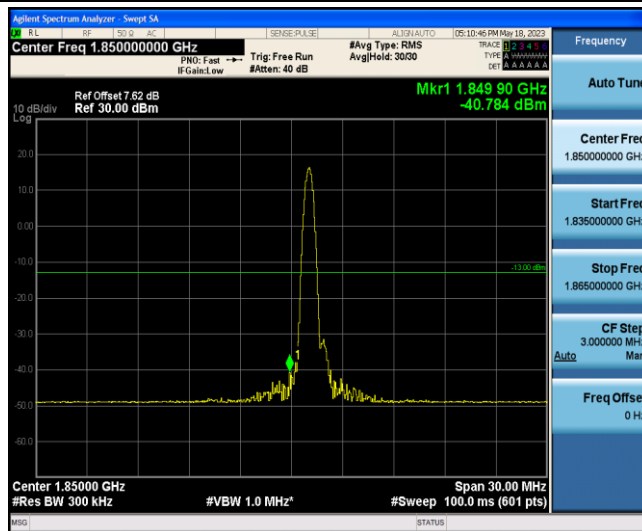

Band2-10MHz-16QAM-19150-6-0-High--32.66-PASS

Band2-15MHz-QPSK-18675-1-0-Low--40.78-PASS