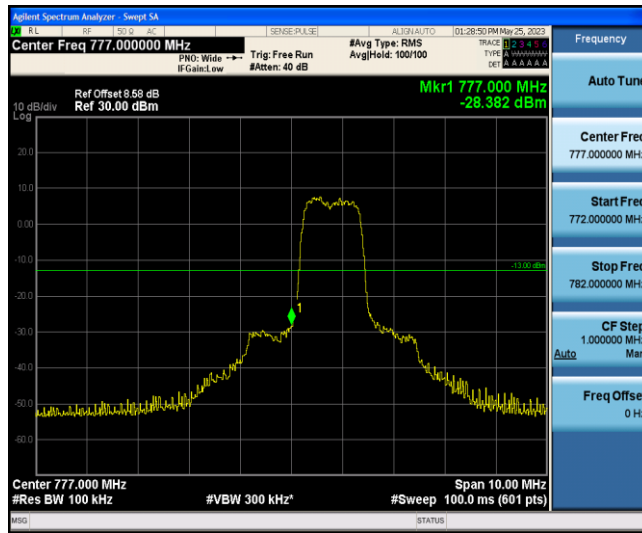

Band13-5MHz-QPSK-23205-1-0-Low--25.26-PASS

Band13-5MHz-QPSK-23205-6-0-Low--28.38-PASS