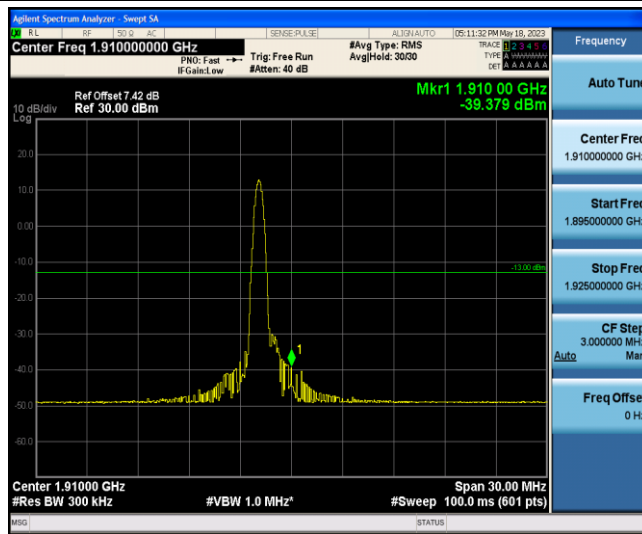

Band2-10MHz-16QAM-18650-6-0-Low--28.84-PASS

Band2-10MHz-16QAM-19150-1-0-High--39.17-PASS

Band2-10MHz-16QAM-19150-6-0-High--32.66-PASS

Band2-15MHz-QPSK-18675-1-0-Low--40.78-PASS

Band2-15MHz-QPSK-18675-6-0-Low--27.51-PASS