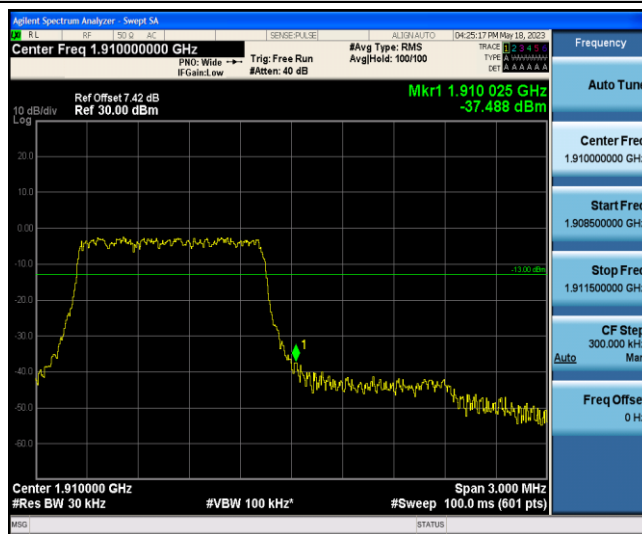

Band2-1.4MHz-16QAM-19193-1-5-High--38.65-PASS

Band2-1.4MHz-16QAM-19193-6-0-High--37.49-PASS