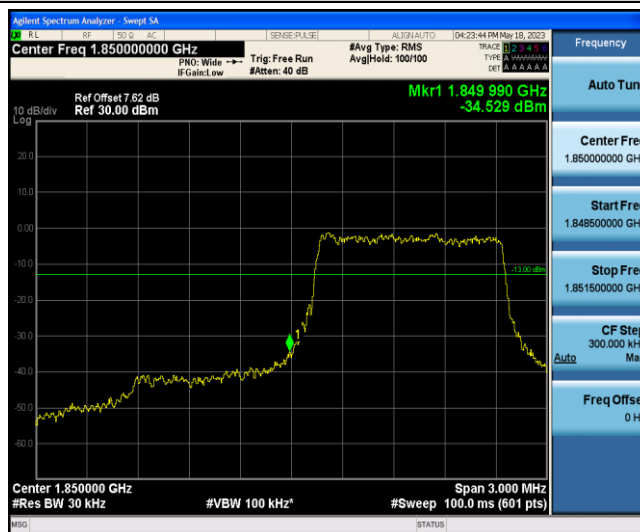

Band2-1.4MHz-QPSK-18607-1-0-Low--29.15-PASS

Band2-1.4MHz-QPSK-18607-6-0-Low--34.53-PASS