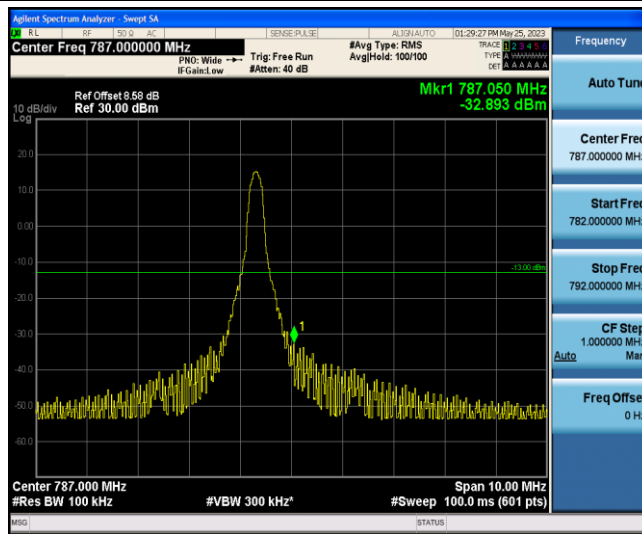

Band13-5MHz-QPSK-23205-6-0-Low--28.38-PASS

Band13-5MHz-QPSK-23255-1-5-High--32.89-PASS