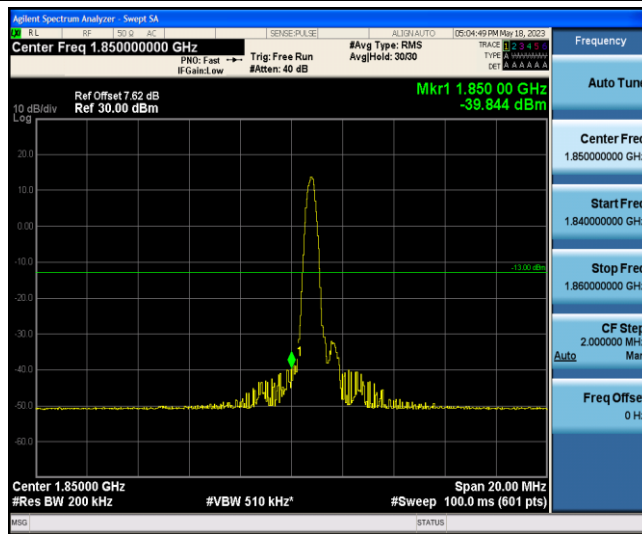

Band2-10MHz-QPSK-18650-1-0-Low--40.54-PASS

Band2-10MHz-QPSK-18650-6-0-Low--29.37-PASS

Band2-10MHz-QPSK-19150-1-0-High--38.00-PASS

Band2-10MHz-QPSK-19150-6-0-High--32.80-PASS

Band2-10MHz-16QAM-18650-1-0-Low--39.84-PASS