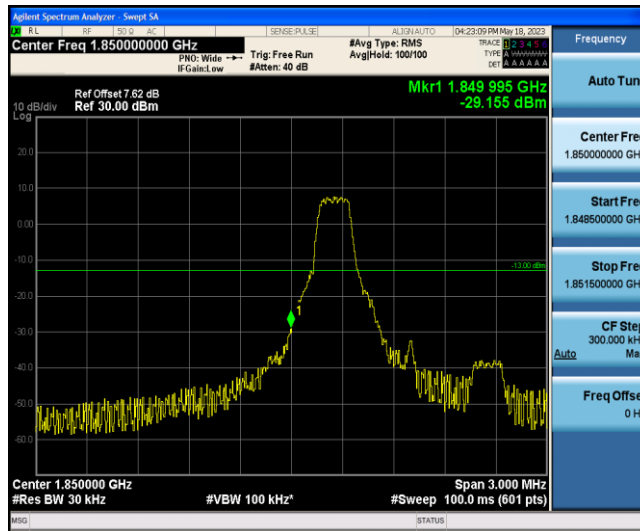

Band13-10MHz-16QAM-23230-6-0-High--25.18-PASS

Band2-1.4MHz-QPSK-18607-1-0-Low--29.15-PASS