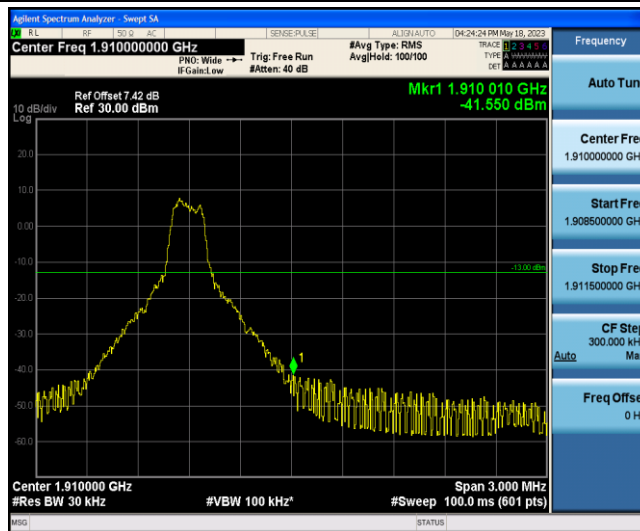

Band2-1.4MHz-QPSK-18607-6-0-Low--34.53-PASS

Band2-1.4MHz-QPSK-19193-1-5-High--41.55-PASS