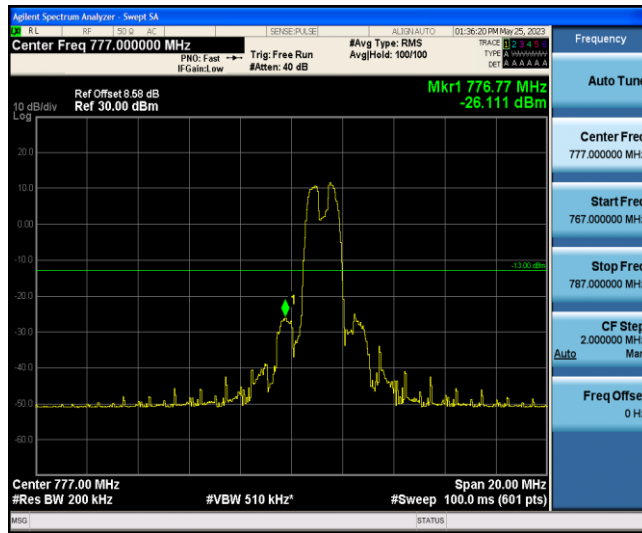

Band13-5MHz-16QAM-23205-6-0-Low--27.45-PASS

Band13-5MHz-16QAM-23255-1-5-High--34.99-PASS

Band13-5MHz-16QAM-23255-6-0-High--26.37-PASS

Band13-10MHz-QPSK-23230-1-0-Low--30.03-PASS

Band13-10MHz-QPSK-23230-1-5-High--34.86-PASS