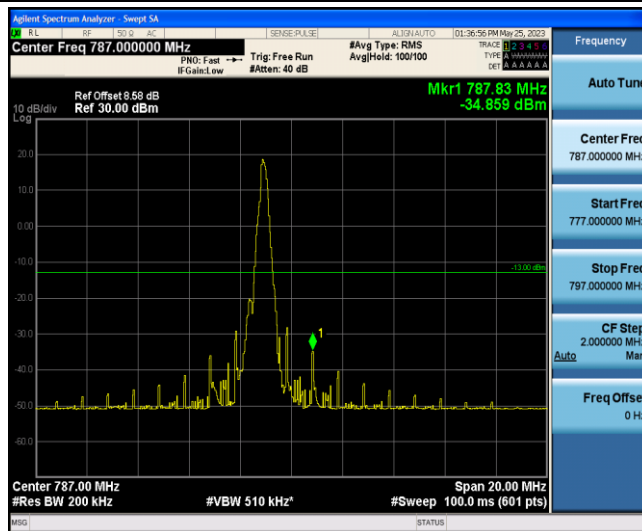

Band13-5MHz-16QAM-23205-6-0-Low--27.45-PASS

Band13-5MHz-16QAM-23255-1-5-High--34.99-PASS

Band13-5MHz-16QAM-23255-6-0-High--26.37-PASS

Band13-10MHz-QPSK-23230-1-0-Low--30.03-PASS

Band13-10MHz-QPSK-23230-1-5-High--34.86-PASS