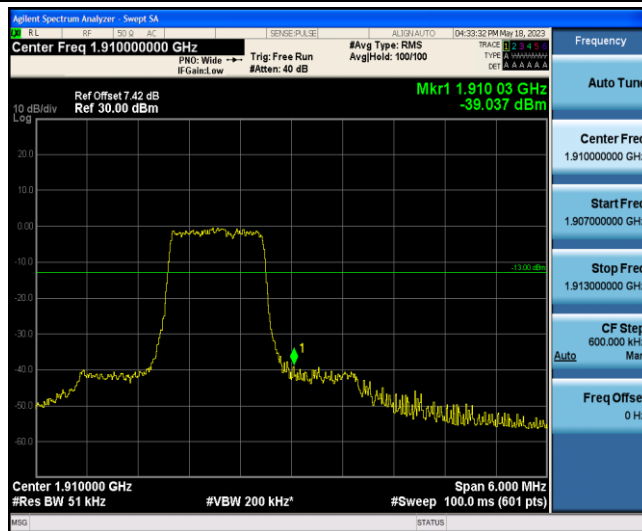

Band2-3MHz-QPSK-19185-1-5-High--40.56-PASS

Band2-3MHz-QPSK-19185-6-0-High--39.04-PASS