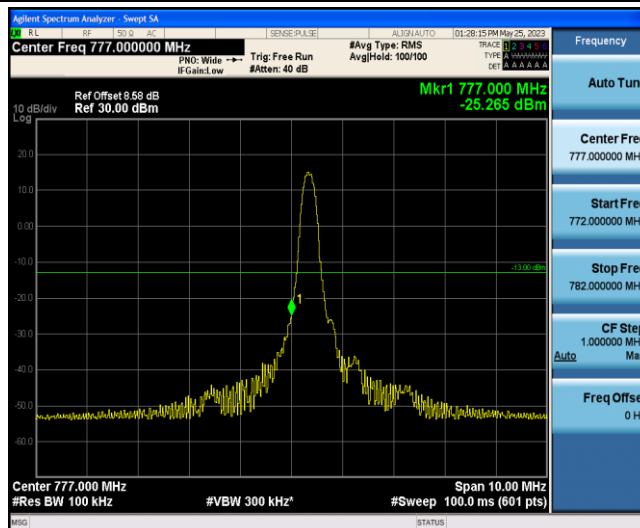

Band12-10MHz-QPSK-23130-6-0-High--26.94-PASS

Band12-10MHz-16QAM-23060-1-0-Low--37.27-PASS

Band12-10MHz-16QAM-23060-6-0-Low--29.26-PASS

Band12-10MHz-16QAM-23130-1-5-High--33.03-PASS

Band12-10MHz-16QAM-23130-6-0-High--28.14-PASS