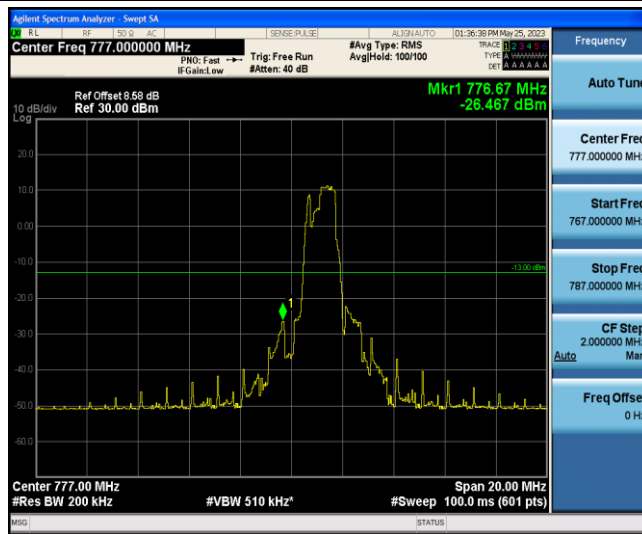

Band13-10MHz-QPSK-23230-6-0-Low--26.11-PASS

Band13-10MHz-QPSK-23230-6-0-High--25.65-PASS

Band13-10MHz-16QAM-23230-1-0-Low--35.28-PASS

Band13-10MHz-16QAM-23230-1-5-High--33.45-PASS

Band13-10MHz-16QAM-23230-6-0-Low--26.47-PASS