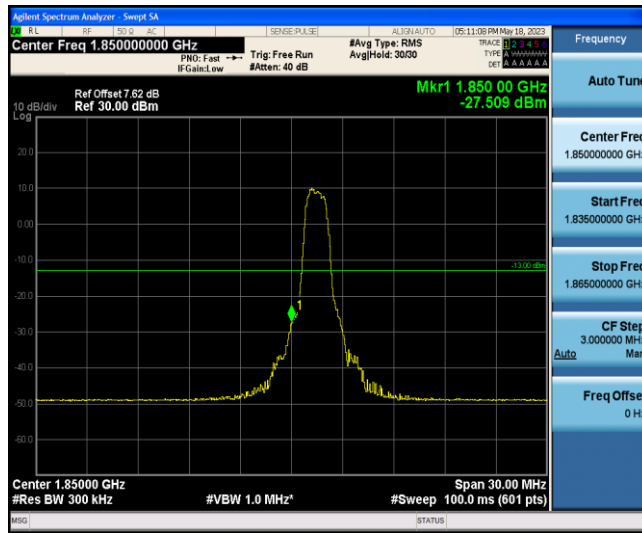

Band2-10MHz-16QAM-18650-6-0-Low--28.84-PASS

Band2-10MHz-16QAM-19150-1-0-High--39.17-PASS

Band2-10MHz-16QAM-19150-6-0-High--32.66-PASS

Band2-15MHz-QPSK-18675-1-0-Low--40.78-PASS

Band2-15MHz-QPSK-18675-6-0-Low--27.51-PASS