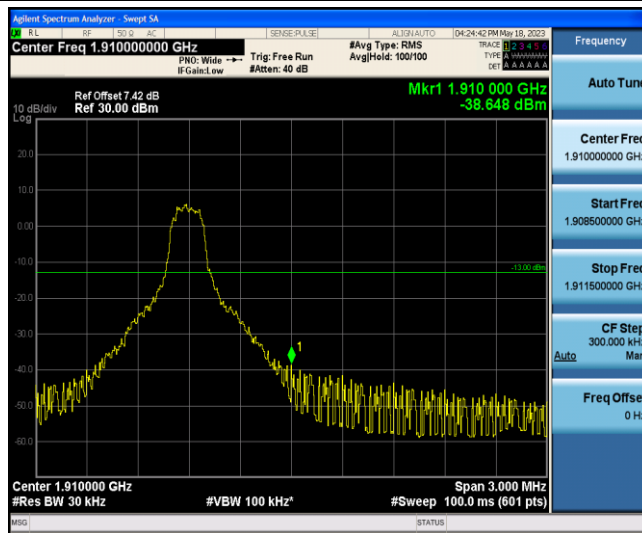

Band2-1.4MHz-16QAM-18607-6-0-Low--33.21-PASS

Band2-1.4MHz-16QAM-19193-1-5-High--38.65-PASS