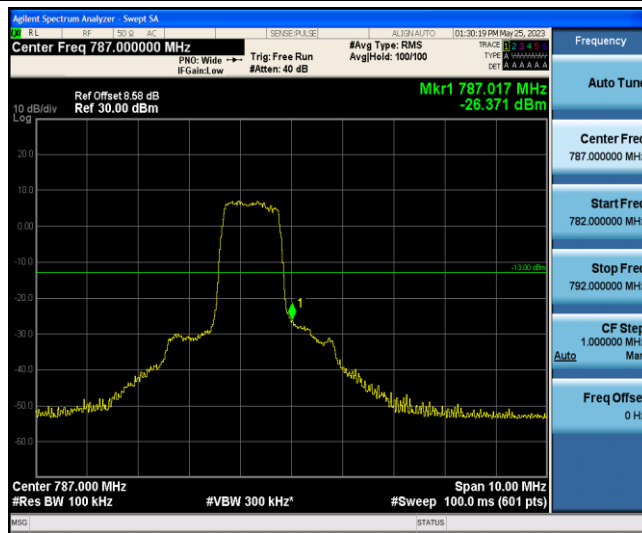

Band13-5MHz-16QAM-23255-1-5-High--34.99-PASS

Band13-5MHz-16QAM-23255-6-0-High--26.37-PASS