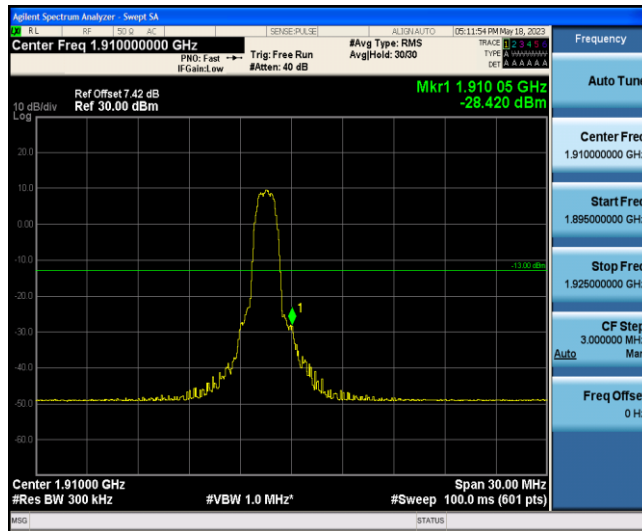

Band2-15MHz-QPSK-19125-1-0-High--39.38-PASS

Band2-15MHz-QPSK-19125-6-0-High--28.42-PASS