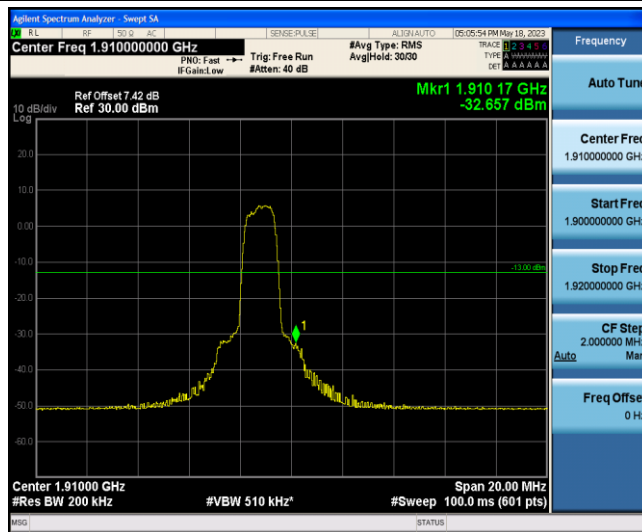

Band2-10MHz-16QAM-19150-1-0-High--39.17-PASS

Band2-10MHz-16QAM-19150-6-0-High--32.66-PASS