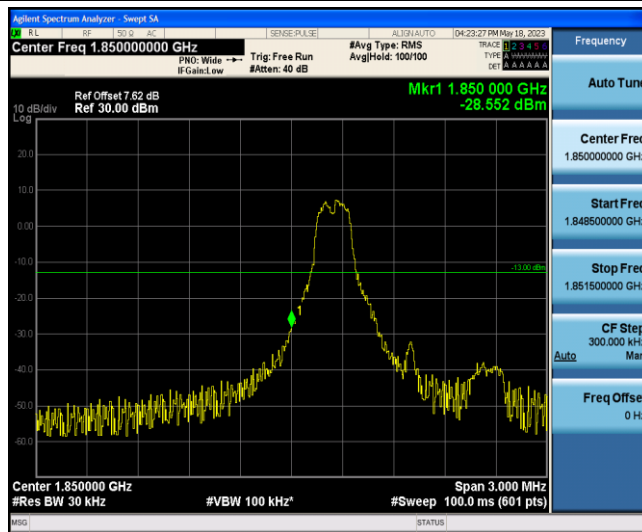

Band13-10MHz-16QAM-23230-6-0-High--25.18-PASS

Band2-1.4MHz-QPSK-18607-1-0-Low--29.15-PASS

Band2-1.4MHz-QPSK-18607-6-0-Low--34.53-PASS

Band2-1.4MHz-QPSK-19193-1-5-High--41.55-PASS

Band2-1.4MHz-QPSK-19193-6-0-High--37.78-PASS