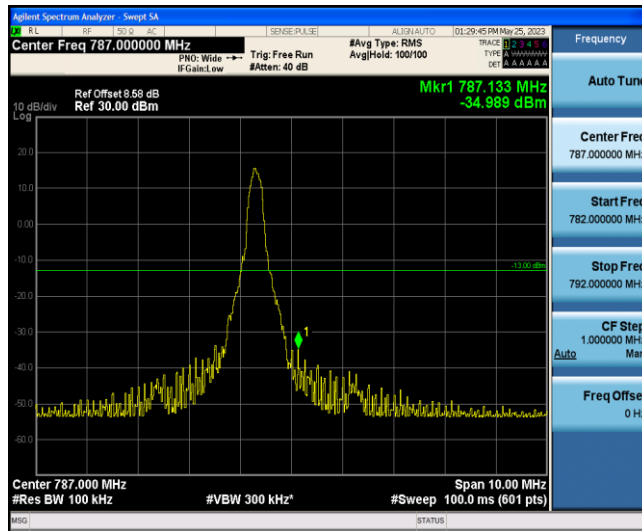

Band13-5MHz-16QAM-23205-6-0-Low--27.45-PASS

Band13-5MHz-16QAM-23255-1-5-High--34.99-PASS