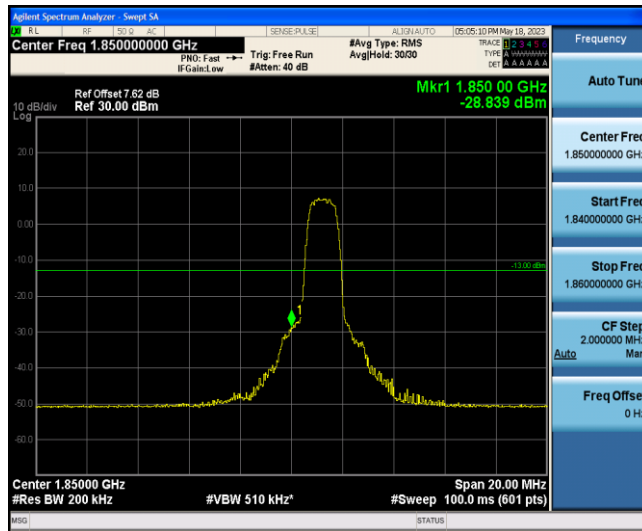

Band2-10MHz-QPSK-18650-1-0-Low--40.54-PASS

Band2-10MHz-QPSK-18650-6-0-Low--29.37-PASS

Band2-10MHz-QPSK-19150-1-0-High--38.00-PASS

Band2-10MHz-QPSK-19150-6-0-High--32.80-PASS

Band2-10MHz-16QAM-18650-1-0-Low--39.84-PASS