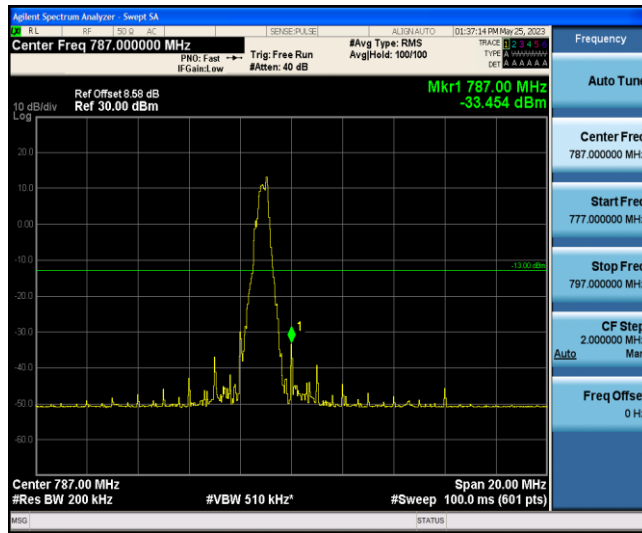

Band13-10MHz-16QAM-23230-1-0-Low--35.28-PASS

Band13-10MHz-16QAM-23230-1-5-High--33.45-PASS