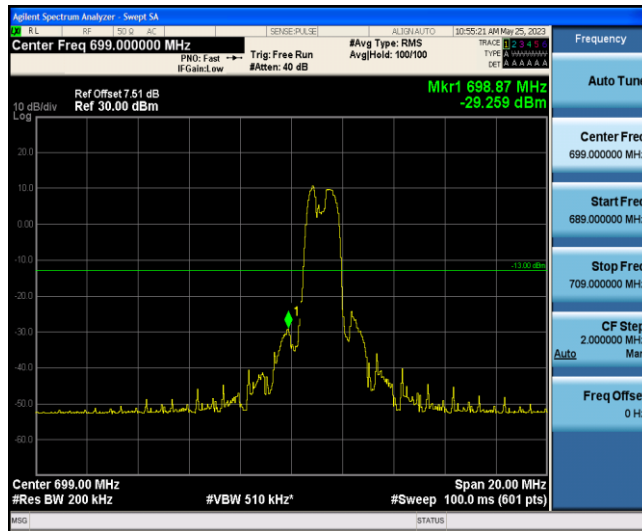

Band12-10MHz-QPSK-23130-6-0-High--26.94-PASS

Band12-10MHz-16QAM-23060-1-0-Low--37.27-PASS

Band12-10MHz-16QAM-23060-6-0-Low--29.26-PASS

Band12-10MHz-16QAM-23130-1-5-High--33.03-PASS

Band12-10MHz-16QAM-23130-6-0-High--28.14-PASS