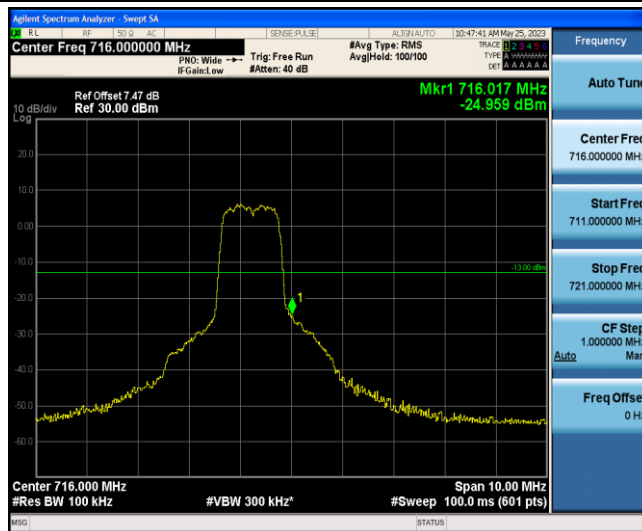

Band12-5MHz-16QAM-23155-6-0-High--24.96-PASS