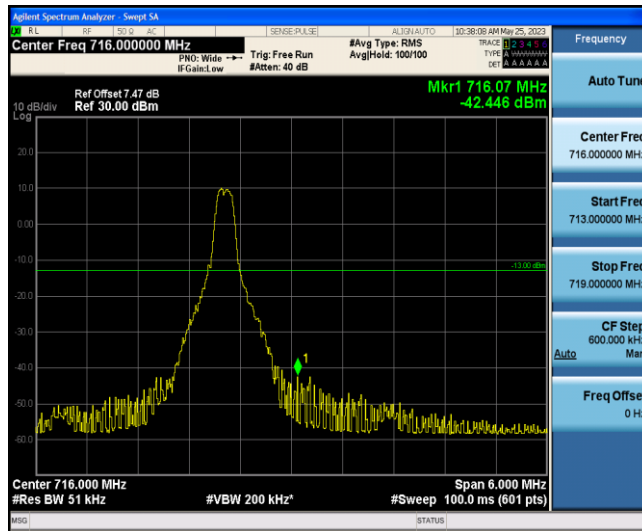

Band12-3MHz-QPSK-23165-1-5-High--42.59-PASS

Band12-3MHz-QPSK-23165-6-0-High--34.64-PASS

Band12-3MHz-16QAM-23025-1-0-Low--36.71-PASS

Band12-3MHz-16QAM-23025-6-0-Low--36.93-PASS

Band12-3MHz-16QAM-23165-1-5-High--42.45-PASS