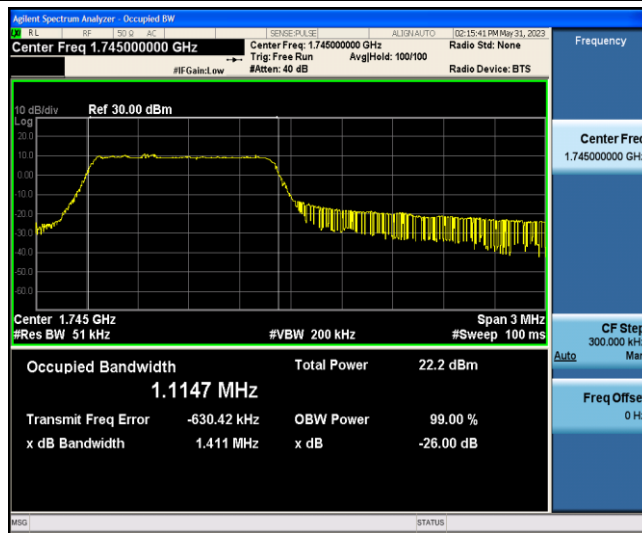

Band66-3MHz-QPSK-132322-6-0-Low-1.1165-1.395-PASS

Band66-3MHz-QPSK-132657-6-0-Low-1.1159-1.351-PASS

Band66-3MHz-16QAM-131987-6-0-Low-1.1145-1.372-PASS

Band66-3MHz-16QAM-132322-6-0-Low-1.1147-1.411-PASS

Band66-3MHz-16QAM-132657-6-0-Low-1.1138-1.327-PASS