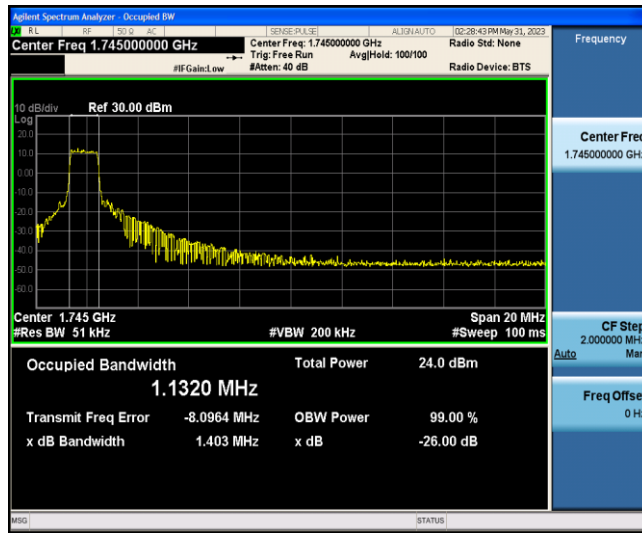

Band66-20MHz-16QAM-132322-6-0-Low-1.1320-1.403-PASS