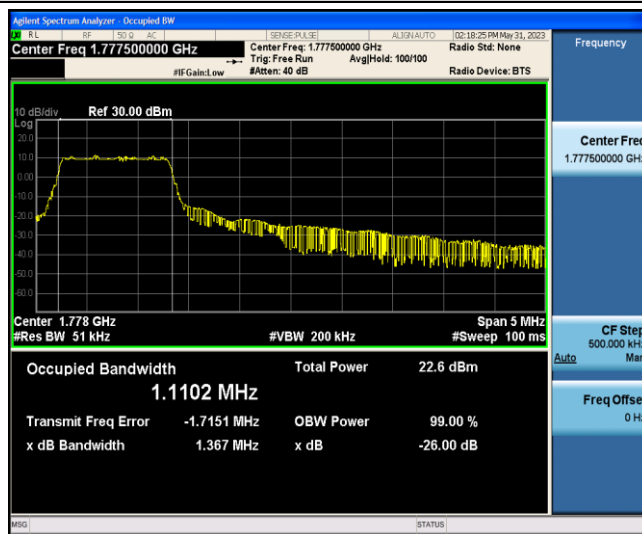

Band66-5MHz-QPSK-132647-6-0-Low-1.1102-1.367-PASS