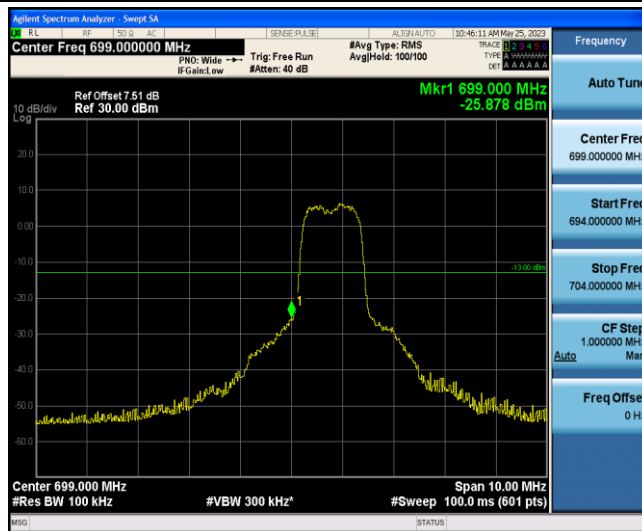

Band12-5MHz-QPSK-23035-6-0-Low--25.88-PASS