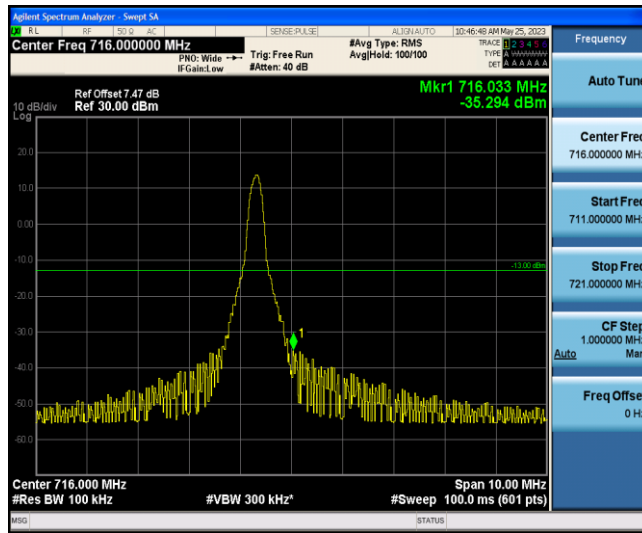

Band12-5MHz-QPSK-23155-1-5-High--35.29-PASS