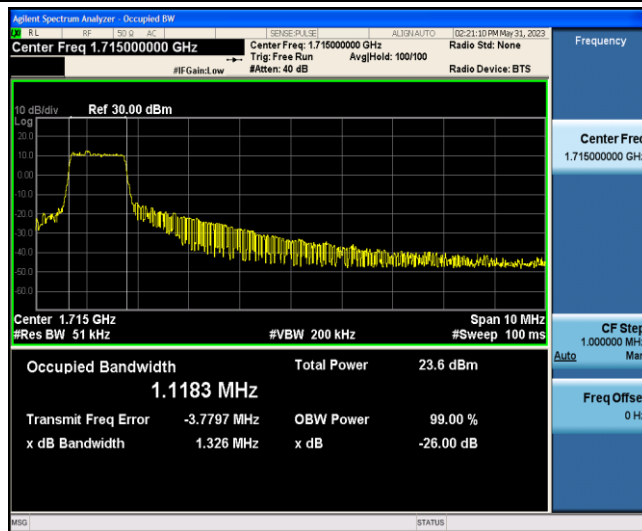

Band66-10MHz-QPSK-132022-6-0-Low-1.1183-1.326-PASS