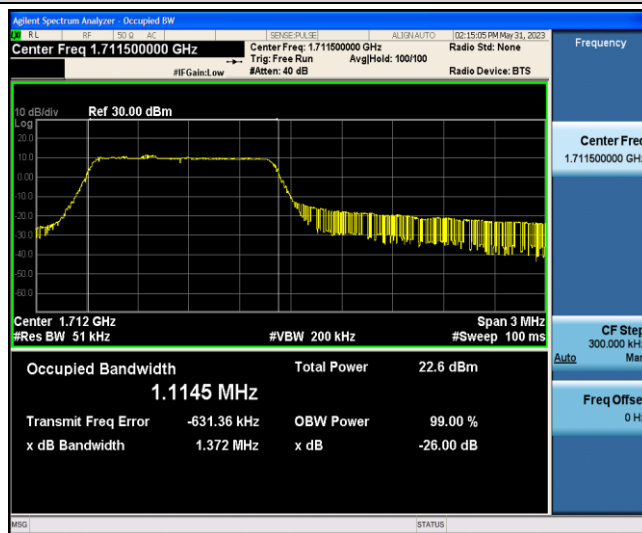

Band66-3MHz-QPSK-132322-6-0-Low-1.1165-1.395-PASS

Band66-3MHz-QPSK-132657-6-0-Low-1.1159-1.351-PASS

Band66-3MHz-16QAM-131987-6-0-Low-1.1145-1.372-PASS

Band66-3MHz-16QAM-132322-6-0-Low-1.1147-1.411-PASS

Band66-3MHz-16QAM-132657-6-0-Low-1.1138-1.327-PASS