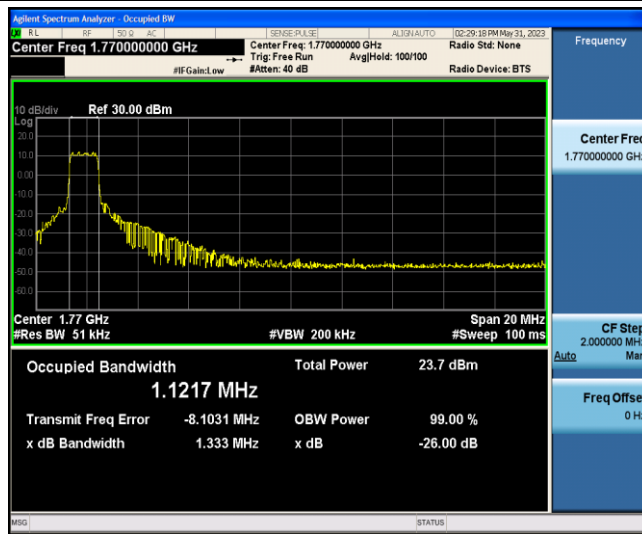

Band66-20MHz-16QAM-132572-6-0-Low-1.1217-1.333-PASS