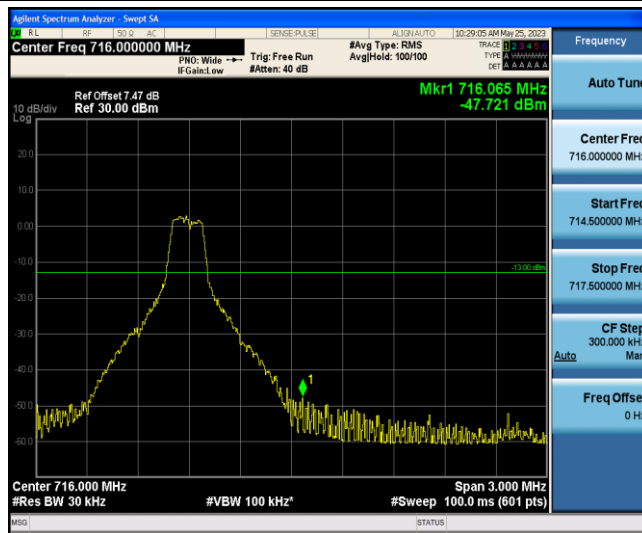

Band12-1.4MHz-16QAM-23173-1-5-High--47.72-PASS