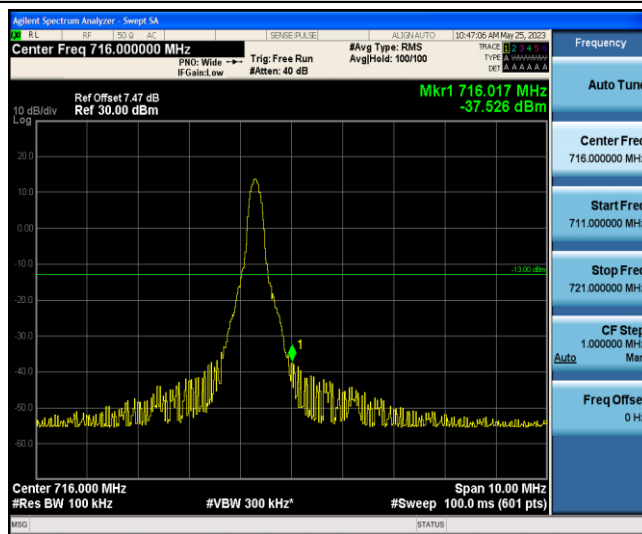

Band12-5MHz-16QAM-23155-1-5-High--37.53-PASS