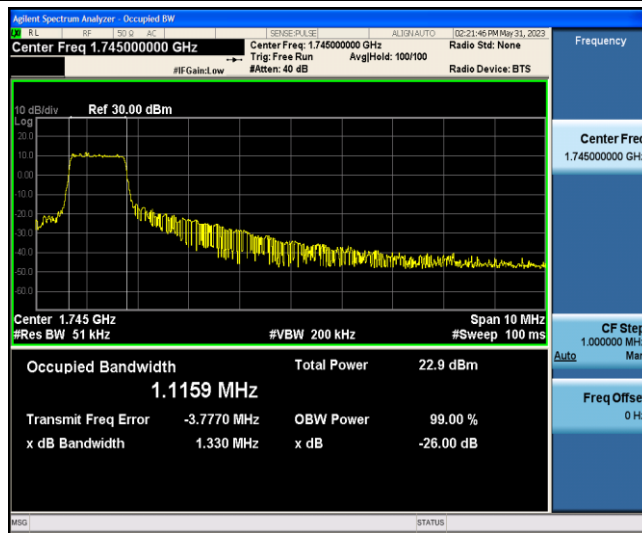

Band66-10MHz-QPSK-132322-6-0-Low-1.1159-1.330-PASS