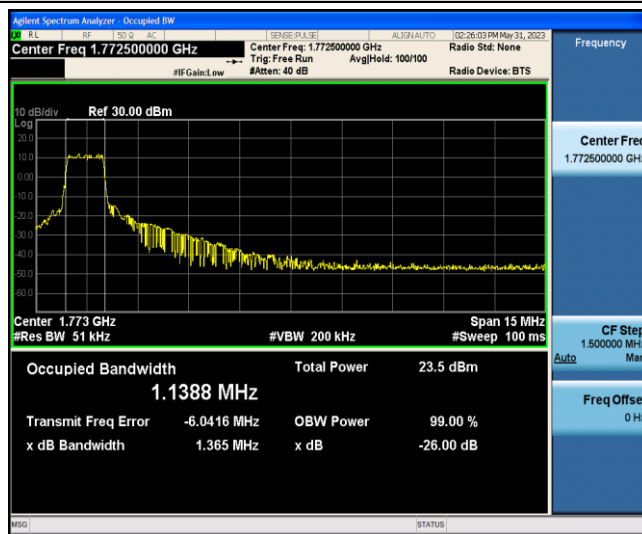

Band66-15MHz-QPSK-132322-6-0-Low-1.1473-1.377-PASS

Band66-15MHz-QPSK-132597-6-0-Low-1.1400-1.376-PASS

Band66-15MHz-16QAM-132047-6-0-Low-1.1448-1.358-PASS

Band66-15MHz-16QAM-132322-6-0-Low-1.1387-1.390-PASS