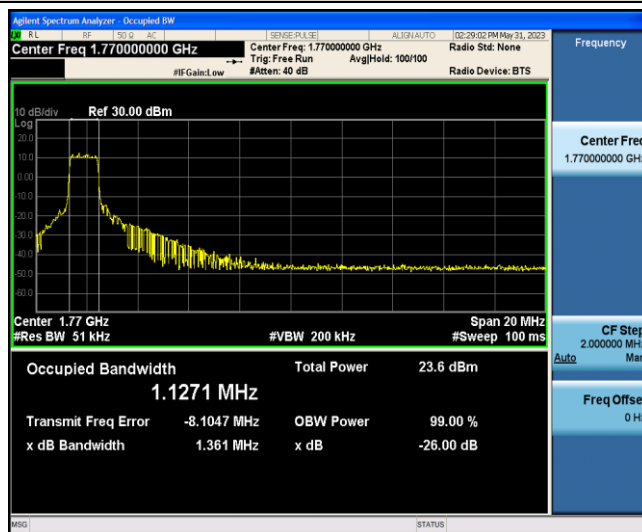

Band66-20MHz-QPSK-132572-6-0-Low-1.1271-1.361-PASS