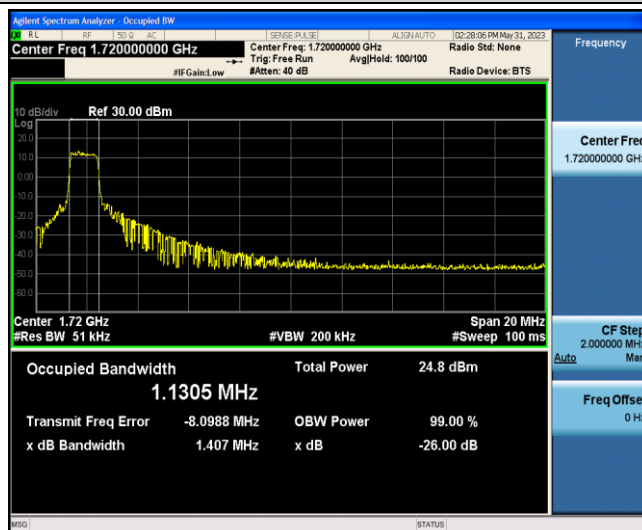

Band66-15MHz-16QAM-132597-6-0-Low-1.1388-1.365-PASS

Band66-20MHz-QPSK-132072-6-0-Low-1.1334-1.366-PASS

Band66-20MHz-QPSK-132322-6-0-Low-1.1353-1.372-PASS

Band66-20MHz-QPSK-132572-6-0-Low-1.1271-1.361-PASS