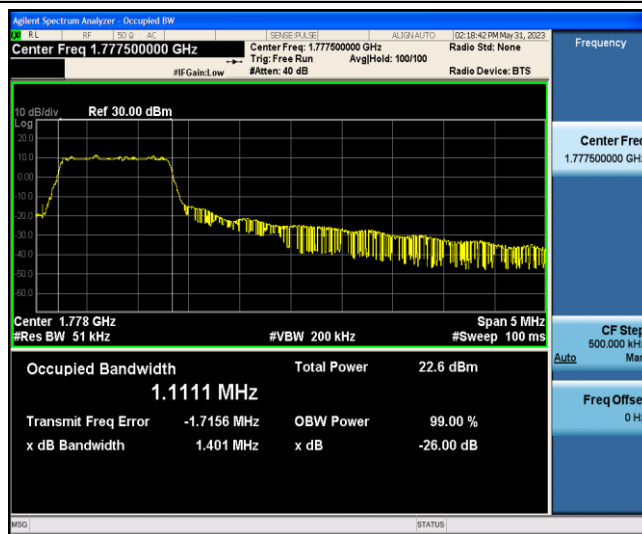

Band66-5MHz-QPSK-131997-6-0-Low-1.1257-1.349-PASS

Band66-5MHz-QPSK-132322-6-0-Low-1.1224-1.357-PASS

Band66-5MHz-QPSK-132647-6-0-Low-1.1102-1.367-PASS

Band66-5MHz-16QAM-131997-6-0-Low-1.1256-1.360-PASS

Band66-5MHz-16QAM-132322-6-0-Low-1.1250-1.352-PASS