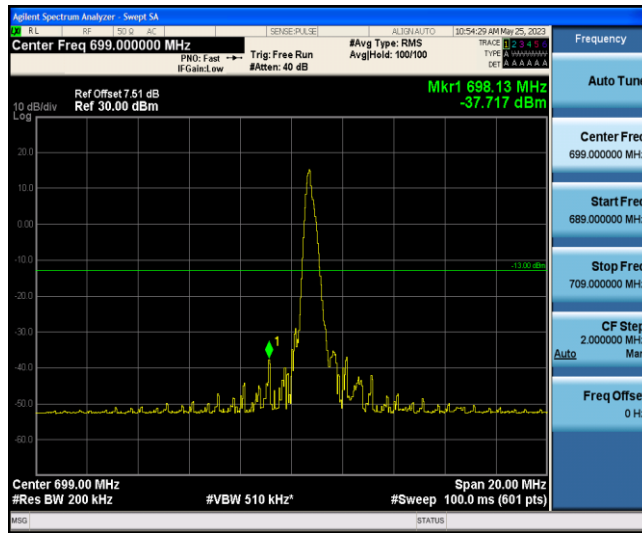

Band12-5MHz-16QAM-23035-1-0-Low--27.28-PASS

Band12-5MHz-16QAM-23035-6-0-Low--26.12-PASS

Band12-5MHz-16QAM-23155-1-5-High--37.53-PASS

Band12-5MHz-16QAM-23155-6-0-High--24.96-PASS

Band12-10MHz-QPSK-23060-1-0-Low--37.72-PASS