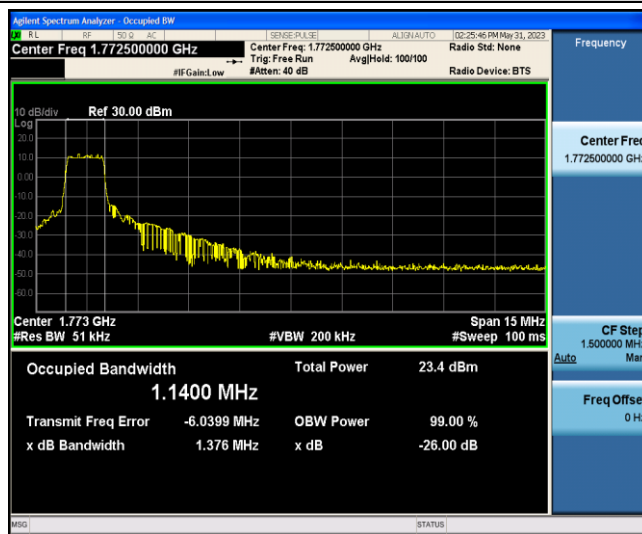

Band66-15MHz-QPSK-132597-6-0-Low-1.1400-1.376-PASS