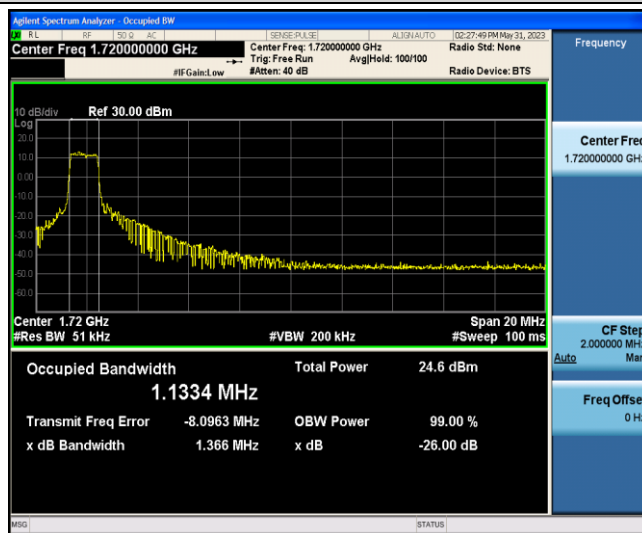

Band66-20MHz-QPSK-132072-6-0-Low-1.1334-1.366-PASS