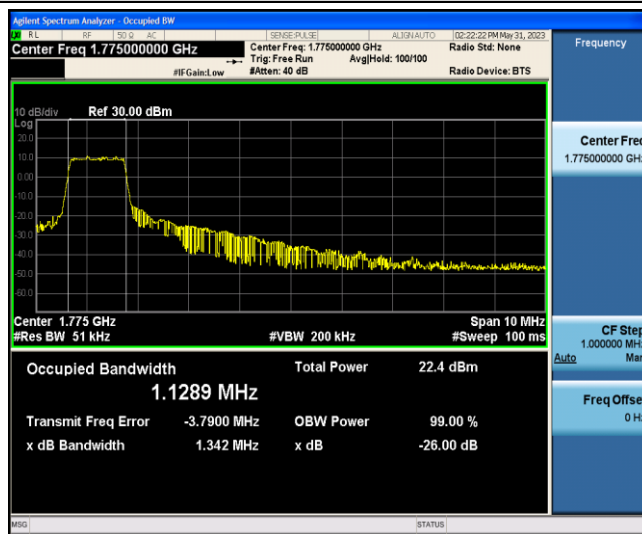

Band66-10MHz-QPSK-132622-6-0-Low-1.1289-1.342-PASS