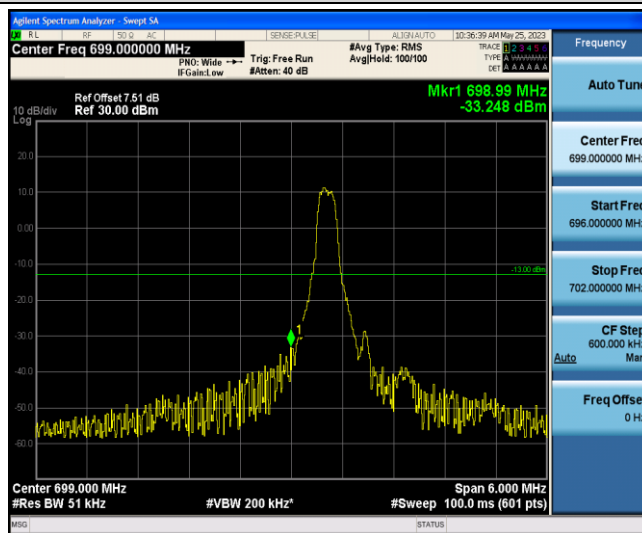

Band12-3MHz-QPSK-23025-1-0-Low--33.25-PASS