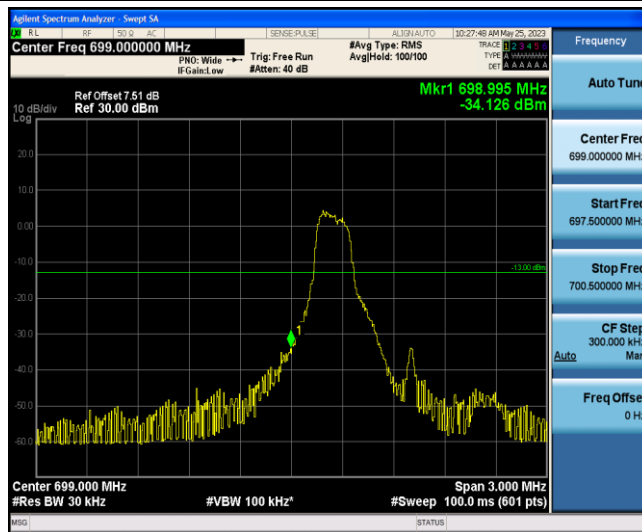

Test Graphs

Band12-1.4MHz-QPSK-23017-1-0-Low--29.34-PASS

Band12-1.4MHz-QPSK-23017-6-0-Low--42.26-PASS

Band12-1.4MHz-QPSK-23173-1-5-High--47.93-PASS

Band12-1.4MHz-QPSK-23173-6-0-High--40.83-PASS

Band12-1.4MHz-16QAM-23017-1-0-Low--34.13-PASS