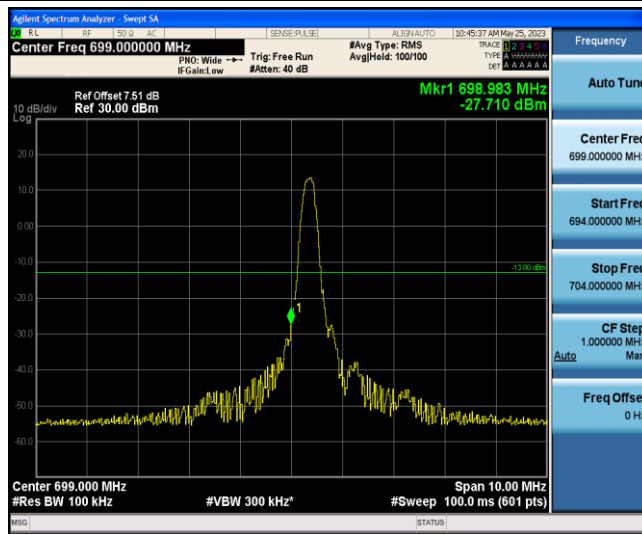

Band12-5MHz-QPSK-23035-1-0-Low--27.71-PASS