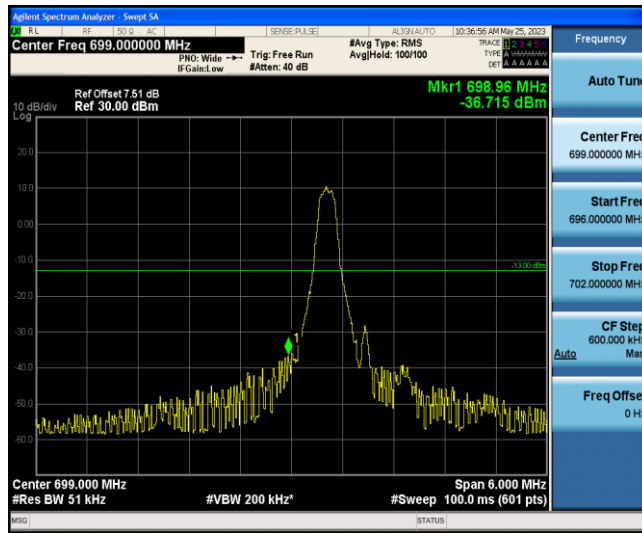

Band12-3MHz-16QAM-23025-1-0-Low--36.71-PASS