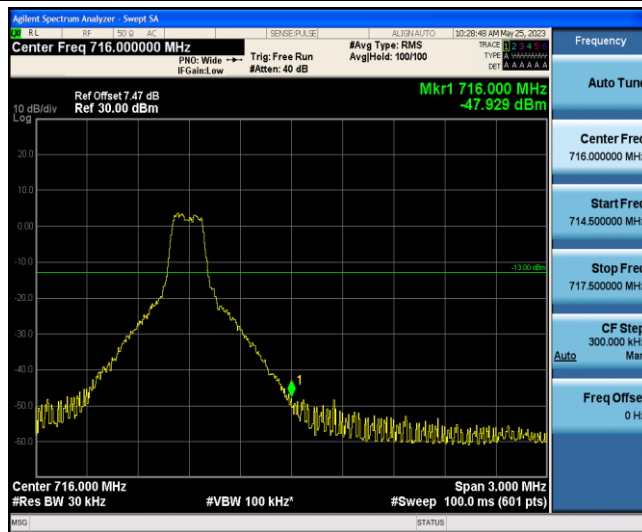

Test Graphs

Band12-1.4MHz-QPSK-23017-1-0-Low--29.34-PASS

Band12-1.4MHz-QPSK-23017-6-0-Low--42.26-PASS

Band12-1.4MHz-QPSK-23173-1-5-High--47.93-PASS

Band12-1.4MHz-QPSK-23173-6-0-High--40.83-PASS

Band12-1.4MHz-16QAM-23017-1-0-Low--34.13-PASS