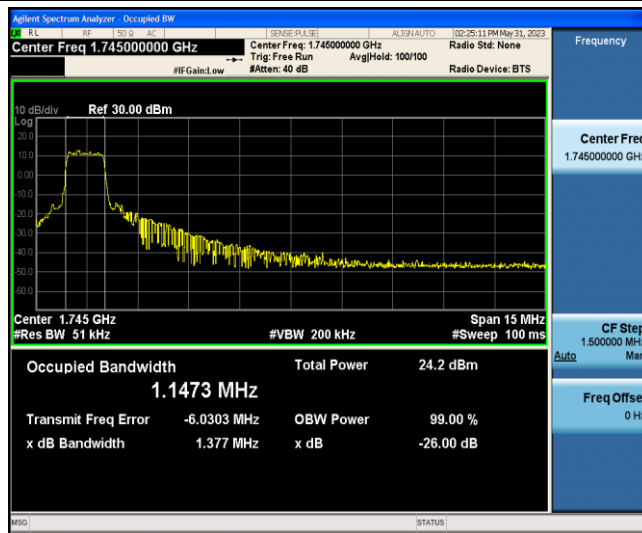

Band66-10MHz-16QAM-132022-6-0-Low-1.1193-1.328-PASS

Band66-10MHz-16QAM-132322-6-0-Low-1.1187-1.330-PASS

Band66-10MHz-16QAM-132622-6-0-Low-1.1230-1.366-PASS

Band66-15MHz-QPSK-132047-6-0-Low-1.1317-1.376-PASS