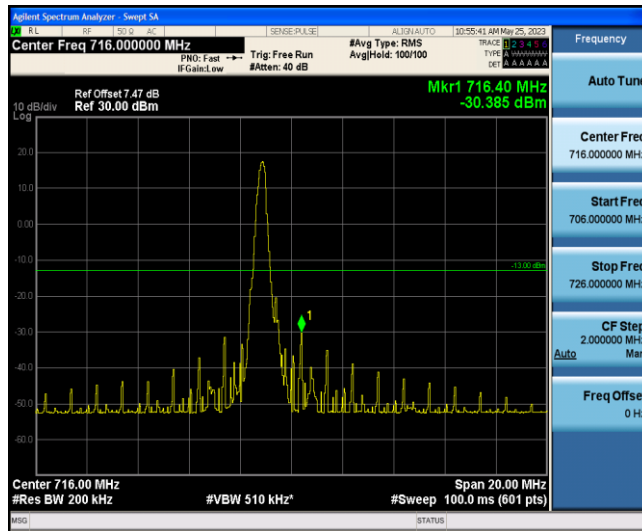

Band12-10MHz-QPSK-23130-1-5-High--30.38-PASS