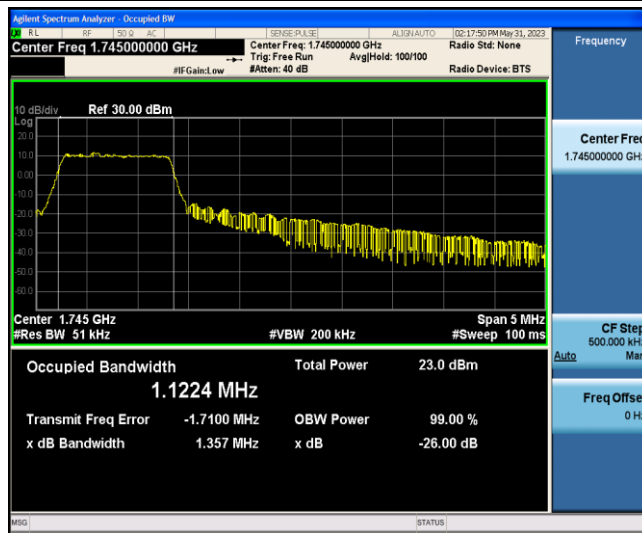

Band66-5MHz-QPSK-132322-6-0-Low-1.1224-1.357-PASS