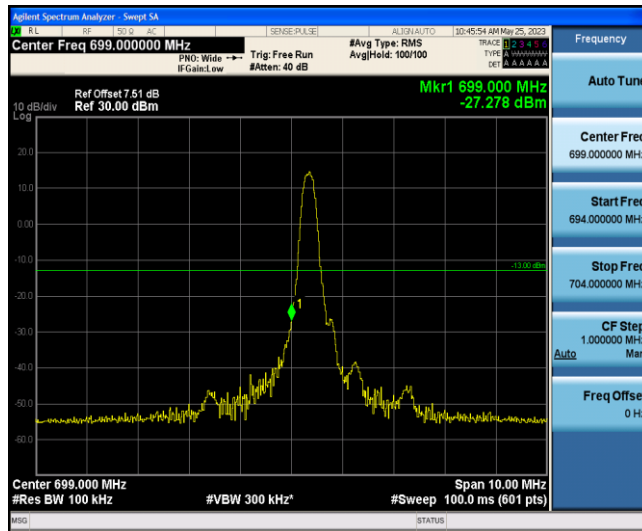

Band12-3MHz-16QAM-23165-6-0-High--34.11-PASS

Band12-5MHz-QPSK-23035-1-0-Low--27.71-PASS

Band12-5MHz-QPSK-23035-6-0-Low--25.88-PASS

Band12-5MHz-QPSK-23155-1-5-High--35.29-PASS

Band12-5MHz-QPSK-23155-6-0-High--26.26-PASS