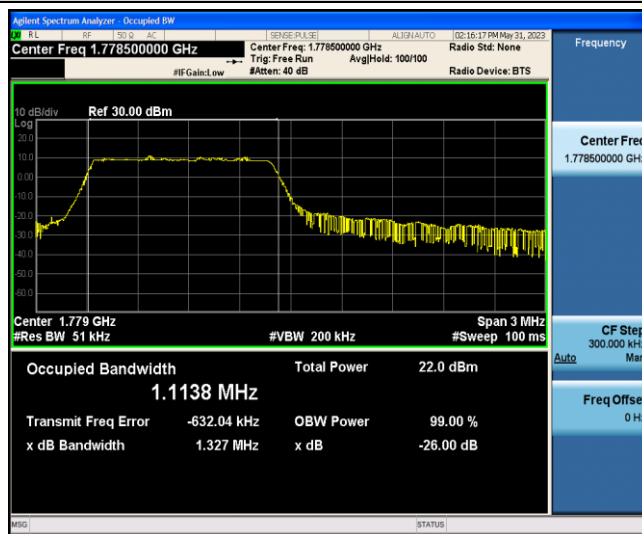

Band66-3MHz-QPSK-132322-6-0-Low-1.1165-1.395-PASS

Band66-3MHz-QPSK-132657-6-0-Low-1.1159-1.351-PASS

Band66-3MHz-16QAM-131987-6-0-Low-1.1145-1.372-PASS

Band66-3MHz-16QAM-132322-6-0-Low-1.1147-1.411-PASS

Band66-3MHz-16QAM-132657-6-0-Low-1.1138-1.327-PASS