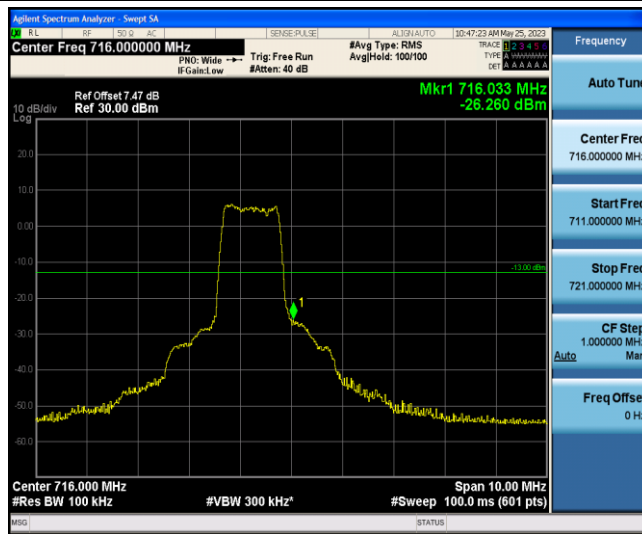

Band12-3MHz-16QAM-23165-6-0-High--34.11-PASS

Band12-5MHz-QPSK-23035-1-0-Low--27.71-PASS

Band12-5MHz-QPSK-23035-6-0-Low--25.88-PASS

Band12-5MHz-QPSK-23155-1-5-High--35.29-PASS

Band12-5MHz-QPSK-23155-6-0-High--26.26-PASS