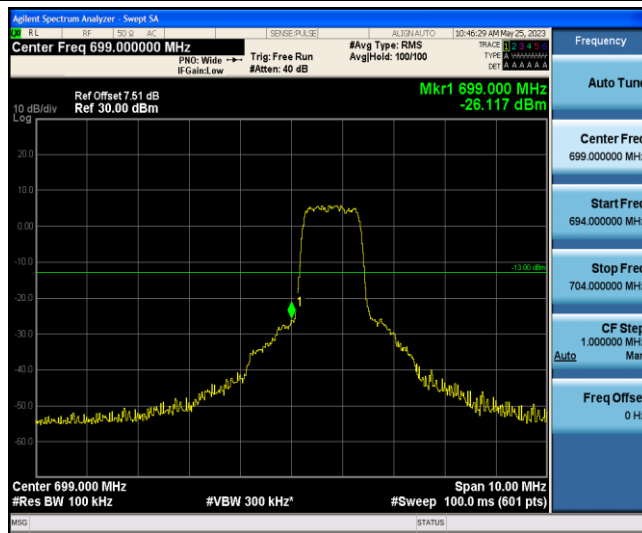

Band12-5MHz-16QAM-23035-6-0-Low--26.12-PASS