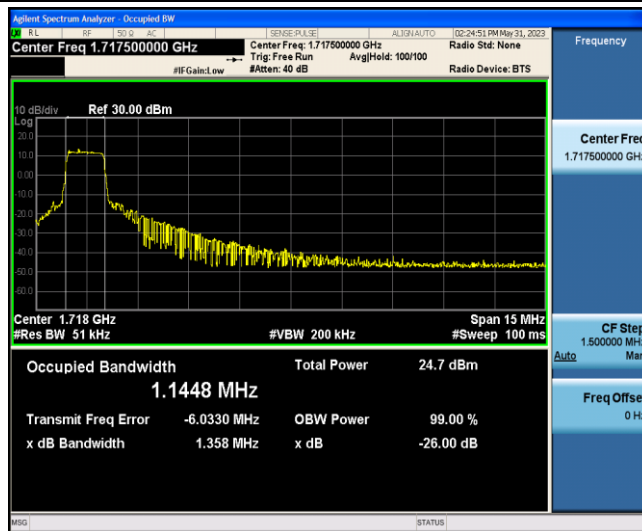

Band66-15MHz-16QAM-132047-6-0-Low-1.1448-1.358-PASS