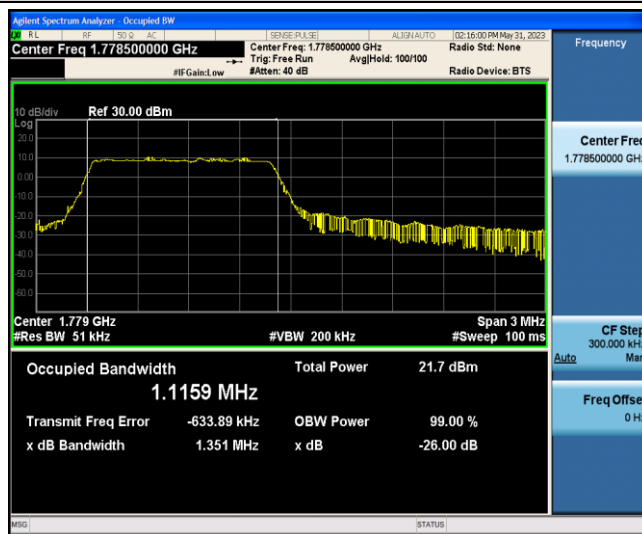

Band66-3MHz-QPSK-132322-6-0-Low-1.1165-1.395-PASS

Band66-3MHz-QPSK-132657-6-0-Low-1.1159-1.351-PASS

Band66-3MHz-16QAM-131987-6-0-Low-1.1145-1.372-PASS

Band66-3MHz-16QAM-132322-6-0-Low-1.1147-1.411-PASS

Band66-3MHz-16QAM-132657-6-0-Low-1.1138-1.327-PASS