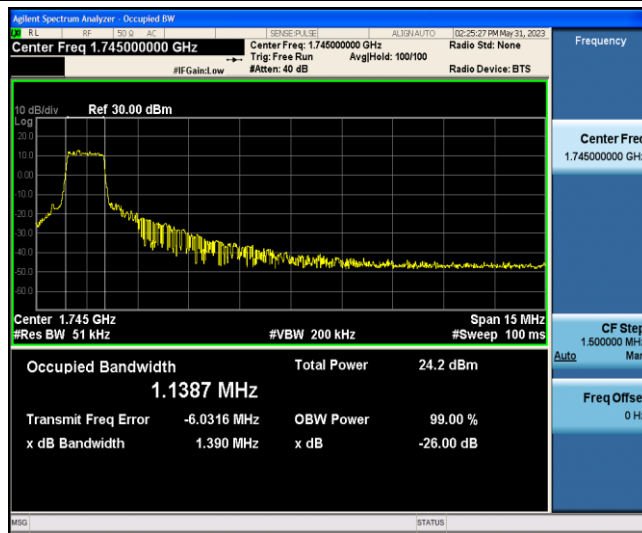

Band66-15MHz-16QAM-132322-6-0-Low-1.1387-1.390-PASS