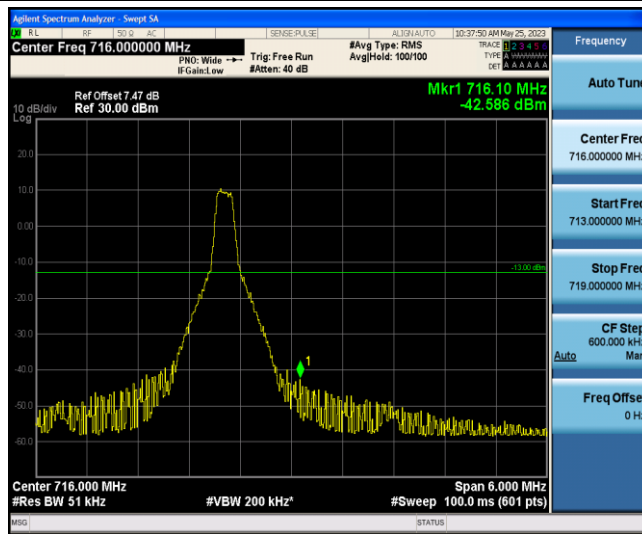

Band12-1.4MHz-16QAM-23017-6-0-Low--40.45-PASS

Band12-1.4MHz-16QAM-23173-1-5-High--47.72-PASS

Band12-1.4MHz-16QAM-23173-6-0-High--40.50-PASS

Band12-3MHz-QPSK-23025-1-0-Low--33.25-PASS

Band12-3MHz-QPSK-23025-6-0-Low--36.67-PASS