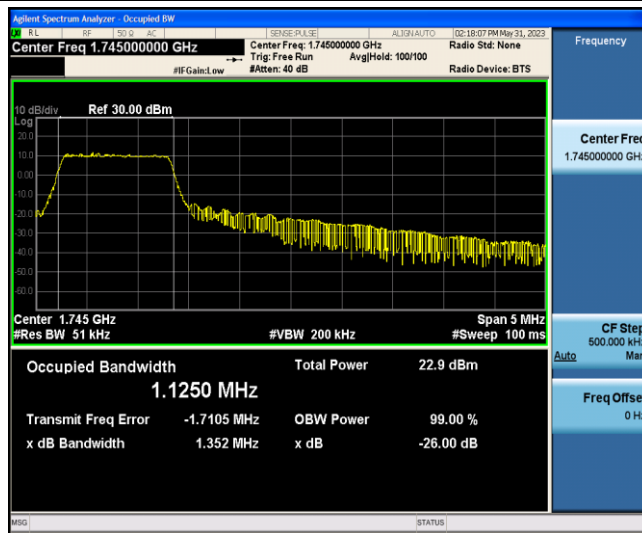

Band66-5MHz-QPSK-131997-6-0-Low-1.1257-1.349-PASS

Band66-5MHz-QPSK-132322-6-0-Low-1.1224-1.357-PASS

Band66-5MHz-QPSK-132647-6-0-Low-1.1102-1.367-PASS

Band66-5MHz-16QAM-131997-6-0-Low-1.1256-1.360-PASS

Band66-5MHz-16QAM-132322-6-0-Low-1.1250-1.352-PASS