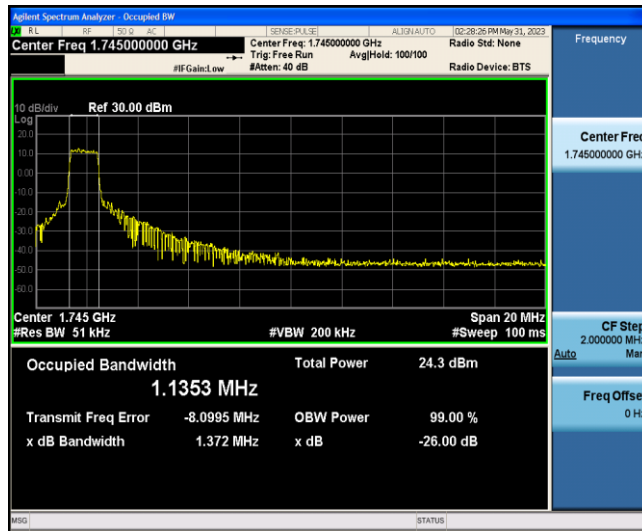

Band66-20MHz-QPSK-132322-6-0-Low-1.1353-1.372-PASS