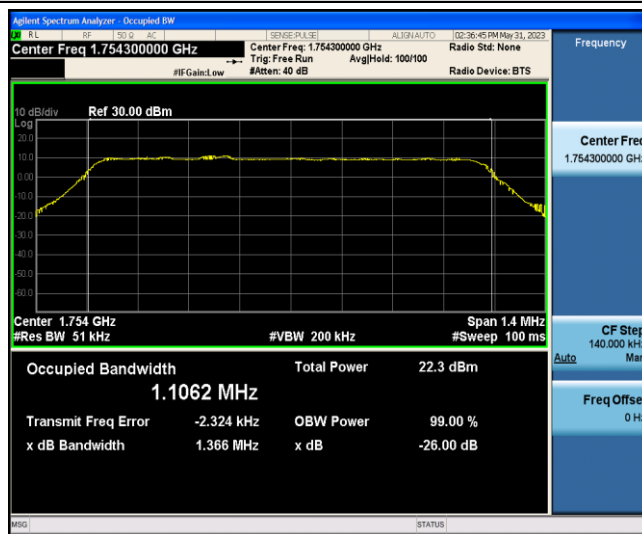

Band4-1.4MHz-QPSK-20175-6-0-Low-1.1078-1.370-PASS

Band4-1.4MHz-QPSK-20393-6-0-Low-1.1081-1.366-PASS

Band4-1.4MHz-16QAM-19957-6-0-Low-1.1079-1.374-PASS

Band4-1.4MHz-16QAM-20175-6-0-Low-1.1086-1.371-PASS

Band4-1.4MHz-16QAM-20393-6-0-Low-1.1062-1.366-PASS