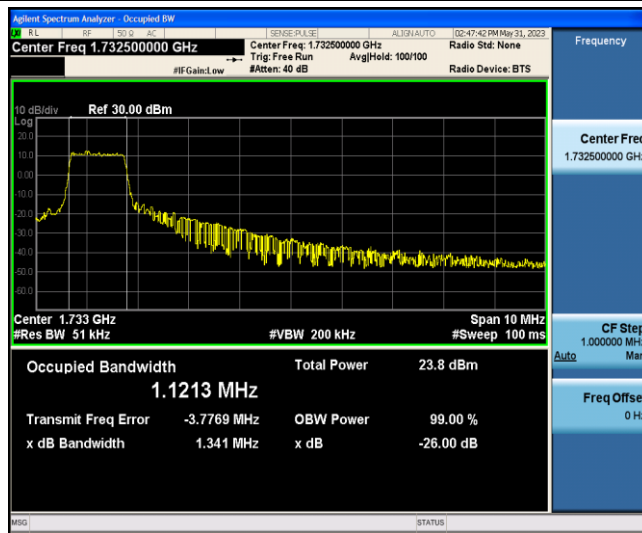

Band4-10MHz-16QAM-20000-6-0-Low-1.1204-1.328-PASS

Band4-10MHz-16QAM-20175-6-0-Low-1.1213-1.341-PASS