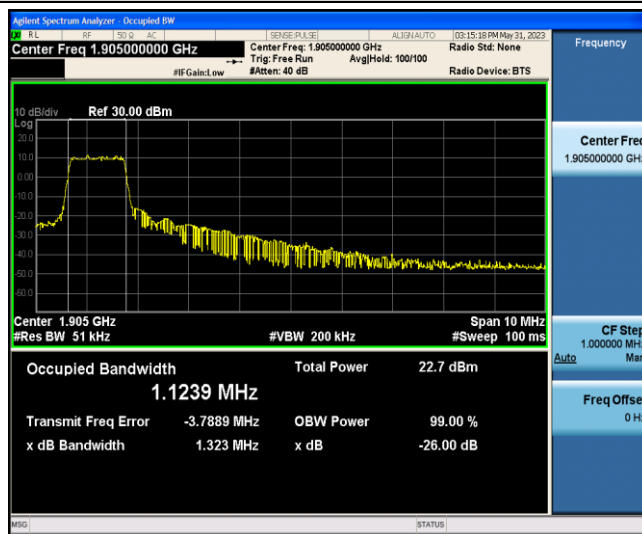

Band2-10MHz-16QAM-18900-6-0-Low-1.1215-1.412-PASS

Band2-10MHz-16QAM-19150-6-0-Low-1.1239-1.323-PASS

Band2-15MHz-QPSK-18675-6-0-Low-1.1523-1.391-PASS

Band2-15MHz-QPSK-18900-6-0-Low-1.1429-1.381-PASS

Band2-15MHz-QPSK-19125-6-0-Low-1.1385-1.358-PASS