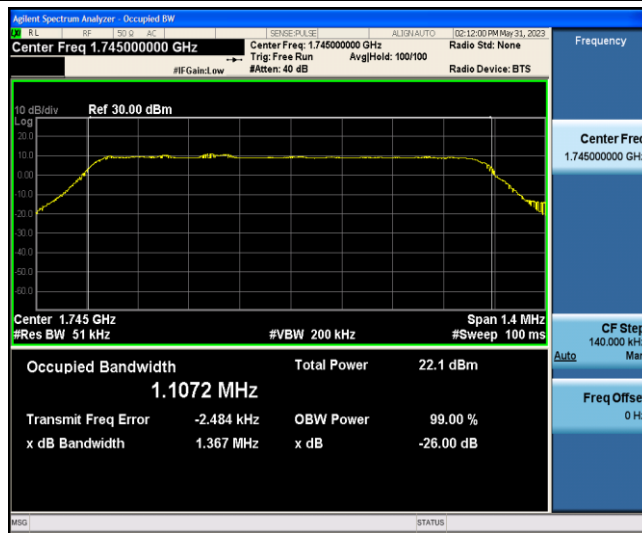

Band66-1.4MHz-QPSK-131979-6-0-Low-1.1070-1.368-PASS

Band66-1.4MHz-QPSK-132322-6-0-Low-1.1087-1.366-PASS

Band66-1.4MHz-QPSK-132665-6-0-Low-1.1062-1.358-PASS

Band66-1.4MHz-16QAM-131979-6-0-Low-1.1076-1.367-PASS