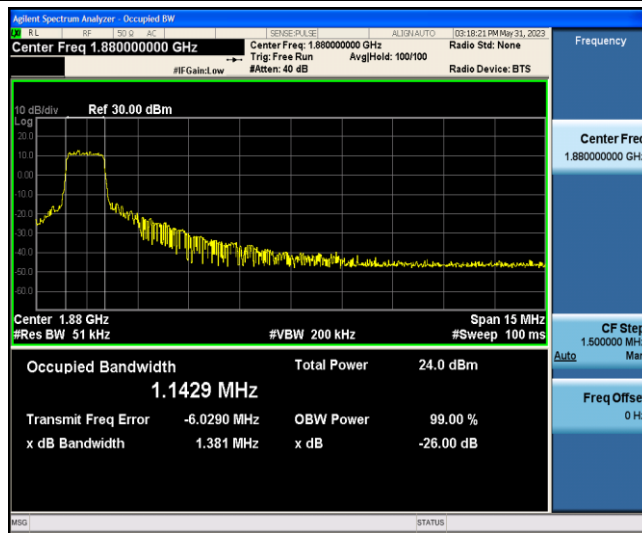

Band2-10MHz-16QAM-18900-6-0-Low-1.1215-1.412-PASS

Band2-10MHz-16QAM-19150-6-0-Low-1.1239-1.323-PASS

Band2-15MHz-QPSK-18675-6-0-Low-1.1523-1.391-PASS

Band2-15MHz-QPSK-18900-6-0-Low-1.1429-1.381-PASS

Band2-15MHz-QPSK-19125-6-0-Low-1.1385-1.358-PASS