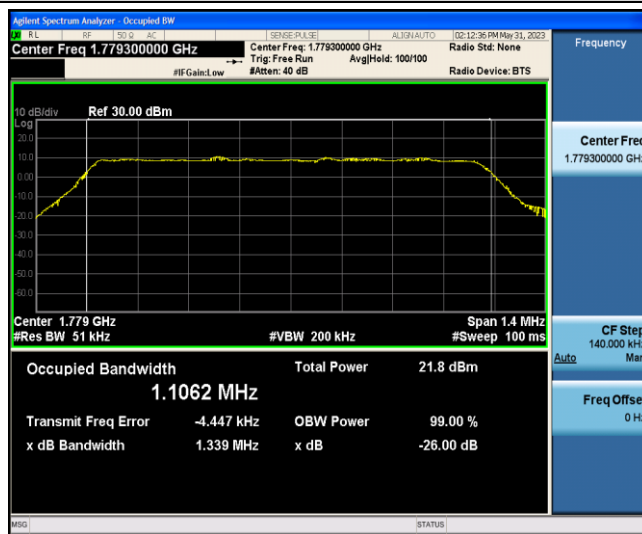

Band66-1.4MHz-16QAM-132322-6-0-Low-1.1072-1.367-PASS

Band66-1.4MHz-16QAM-132665-6-0-Low-1.1062-1.339-PASS