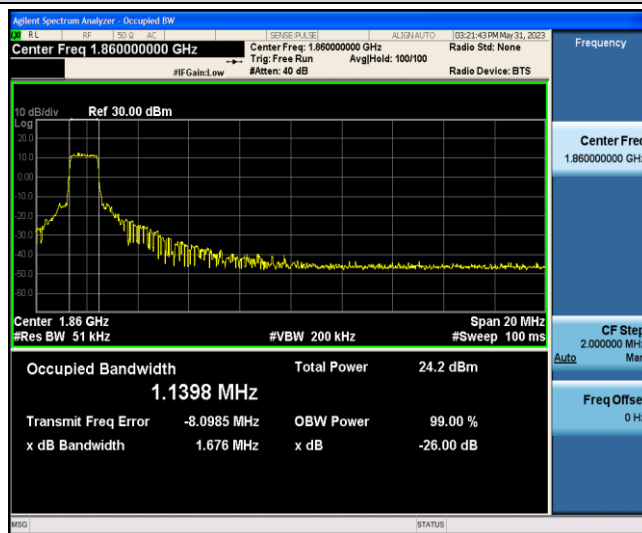

Band2-15MHz-16QAM-19125-6-0-Low-1.1303-1.353-PASS

Band2-20MHz-QPSK-18700-6-0-Low-1.1398-1.676-PASS