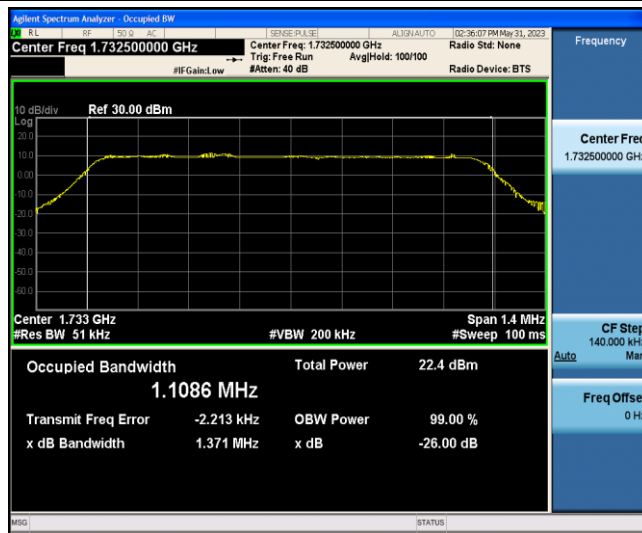

Band4-1.4MHz-16QAM-19957-6-0-Low-1.1079-1.374-PASS

Band4-1.4MHz-16QAM-20175-6-0-Low-1.1086-1.371-PASS