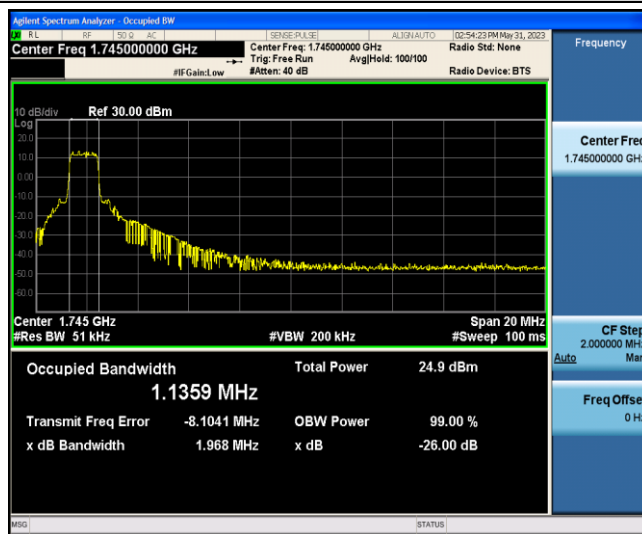

Band4-20MHz-QPSK-20175-6-0-Low-1.1394-1.990-PASS

Band4-20MHz-QPSK-20300-6-0-Low-1.1359-1.968-PASS