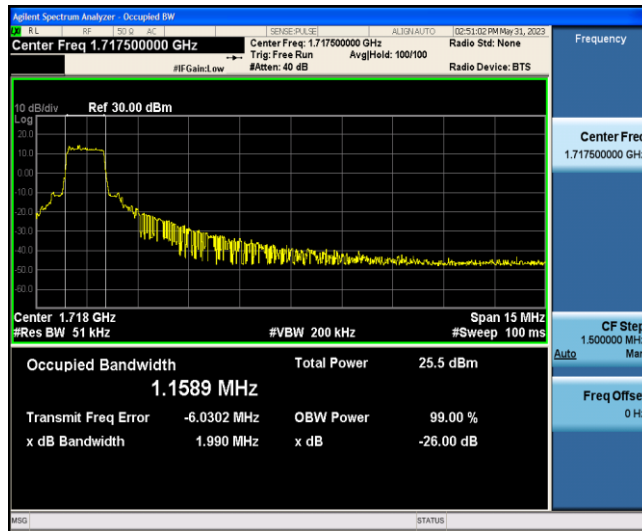

Band4-15MHz-QPSK-20325-6-0-Low-1.1457-1.973-PASS

Band4-15MHz-16QAM-20025-6-0-Low-1.1589-1.990-PASS