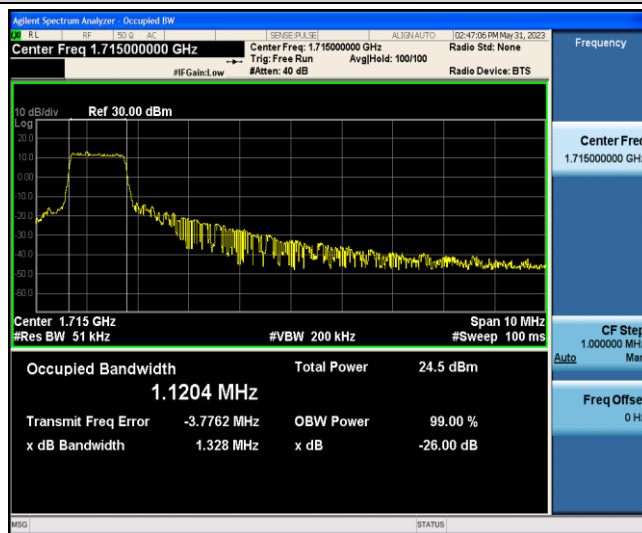

Band4-5MHz-16QAM-20175-6-0-Low-1.1236-1.379-PASS

Band4-5MHz-16QAM-20375-6-0-Low-1.1113-1.346-PASS

Band4-10MHz-QPSK-20000-6-0-Low-1.1214-1.337-PASS

Band4-10MHz-QPSK-20175-6-0-Low-1.1192-1.339-PASS

Band4-10MHz-QPSK-20350-6-0-Low-1.1318-1.368-PASS