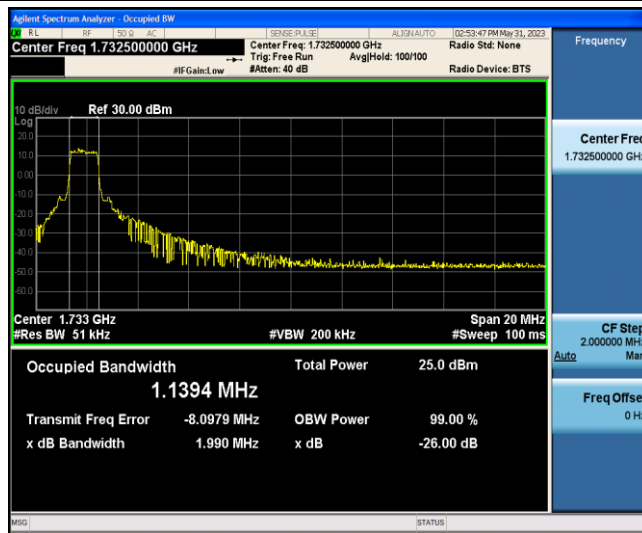

Band4-15MHz-QPSK-20325-6-0-Low-1.1457-1.973-PASS

Band4-15MHz-16QAM-20025-6-0-Low-1.1589-1.990-PASS

Band4-15MHz-16QAM-20175-6-0-Low-1.1575-1.979-PASS

Band4-15MHz-16QAM-20325-6-0-Low-1.1514-1.968-PASS

Band4-20MHz-QPSK-20050-6-0-Low-1.1405-1.974-PASS