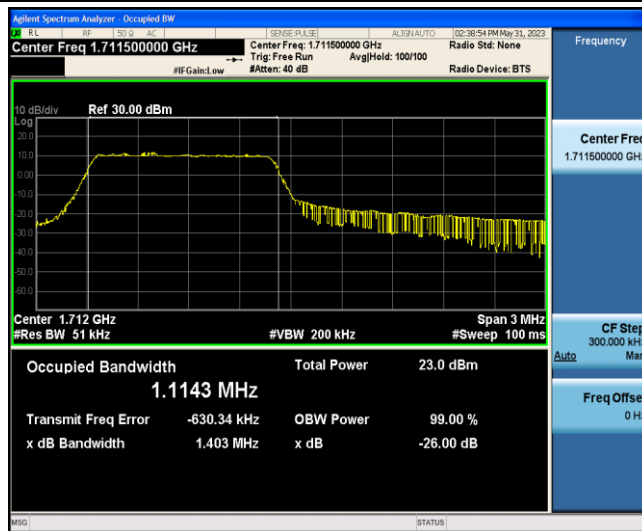

Band4-1.4MHz-QPSK-20175-6-0-Low-1.1078-1.370-PASS

Band4-1.4MHz-QPSK-20393-6-0-Low-1.1081-1.366-PASS

Band4-1.4MHz-16QAM-19957-6-0-Low-1.1079-1.374-PASS

Band4-1.4MHz-16QAM-20175-6-0-Low-1.1086-1.371-PASS

Band4-1.4MHz-16QAM-20393-6-0-Low-1.1062-1.366-PASS