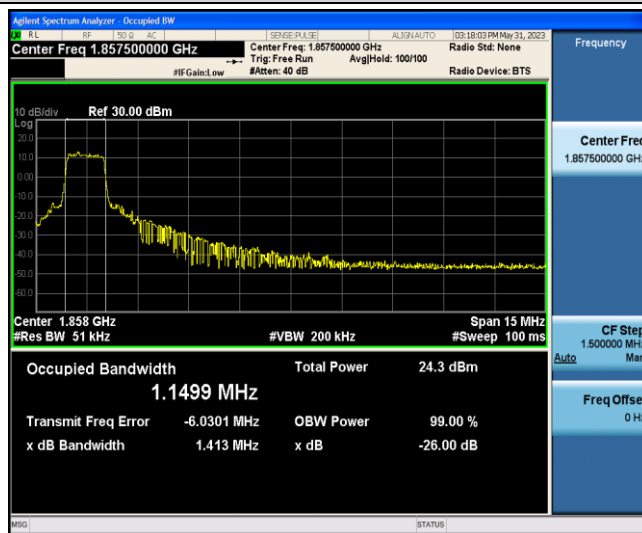

Band2-10MHz-16QAM-18900-6-0-Low-1.1215-1.412-PASS

Band2-10MHz-16QAM-19150-6-0-Low-1.1239-1.323-PASS

Band2-15MHz-QPSK-18675-6-0-Low-1.1523-1.391-PASS

Band2-15MHz-QPSK-18900-6-0-Low-1.1429-1.381-PASS

Band2-15MHz-QPSK-19125-6-0-Low-1.1385-1.358-PASS