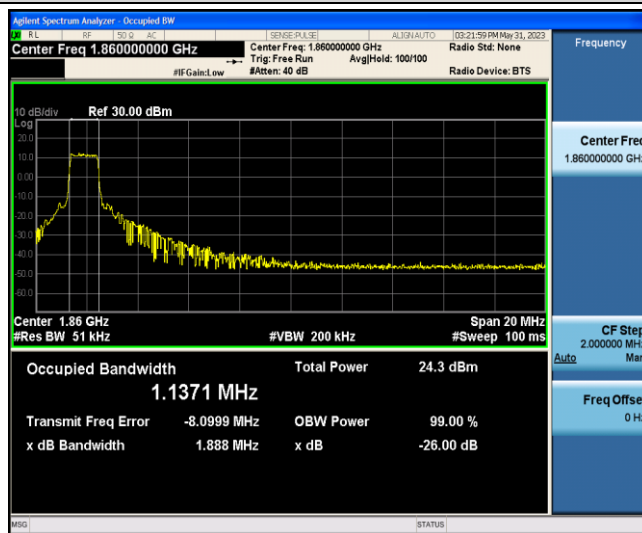

Band2-20MHz-QPSK-19100-6-0-Low-1.1223-1.350-PASS

Band2-20MHz-16QAM-18700-6-0-Low-1.1371-1.888-PASS