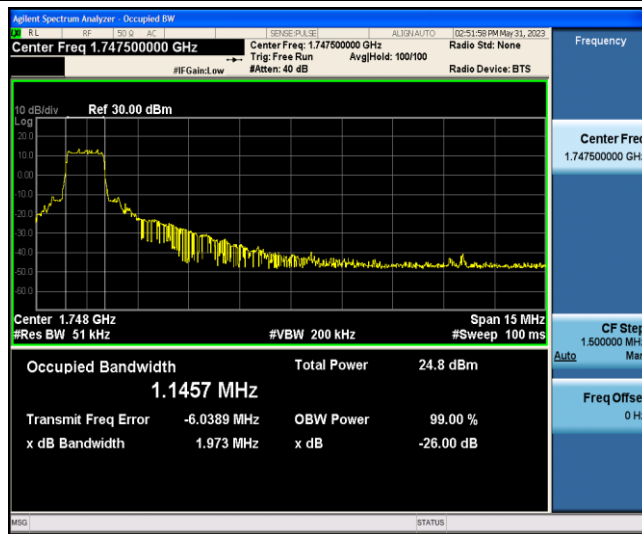

Band4-10MHz-16QAM-20000-6-0-Low-1.1204-1.328-PASS

Band4-10MHz-16QAM-20175-6-0-Low-1.1213-1.341-PASS

Band4-10MHz-16QAM-20350-6-0-Low-1.1364-1.379-PASS

Band4-15MHz-QPSK-20025-6-0-Low-1.1555-1.994-PASS

Band4-15MHz-QPSK-20175-6-0-Low-1.1635-1.989-PASS