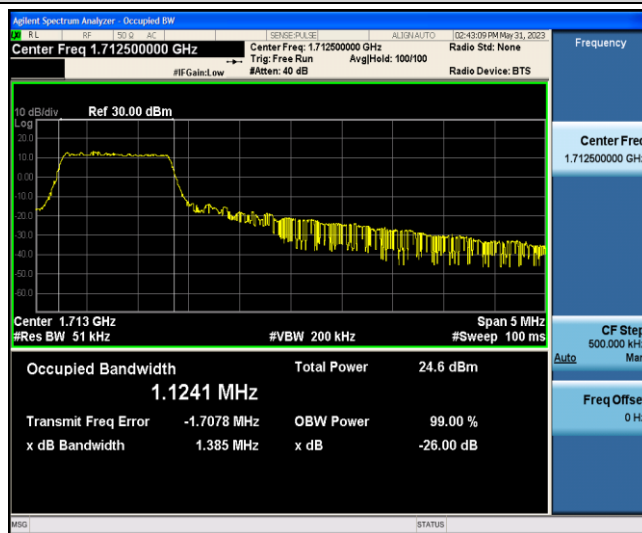

Band4-3MHz-16QAM-20385-6-0-Low-1.1146-1.364-PASS

Band4-5MHz-QPSK-19975-6-0-Low-1.1239-1.381-PASS

Band4-5MHz-QPSK-20175-6-0-Low-1.1240-1.383-PASS

Band4-5MHz-QPSK-20375-6-0-Low-1.1141-1.350-PASS

Band4-5MHz-16QAM-19975-6-0-Low-1.1241-1.385-PASS