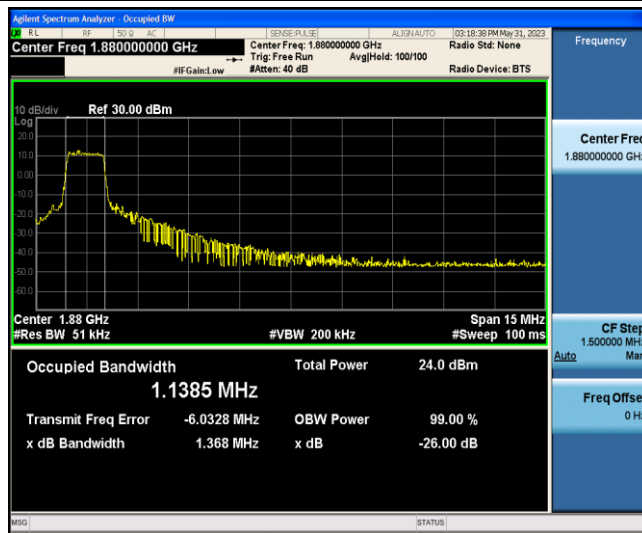

Band2-15MHz-16QAM-18675-6-0-Low-1.1499-1.413-PASS

Band2-15MHz-16QAM-18900-6-0-Low-1.1385-1.368-PASS