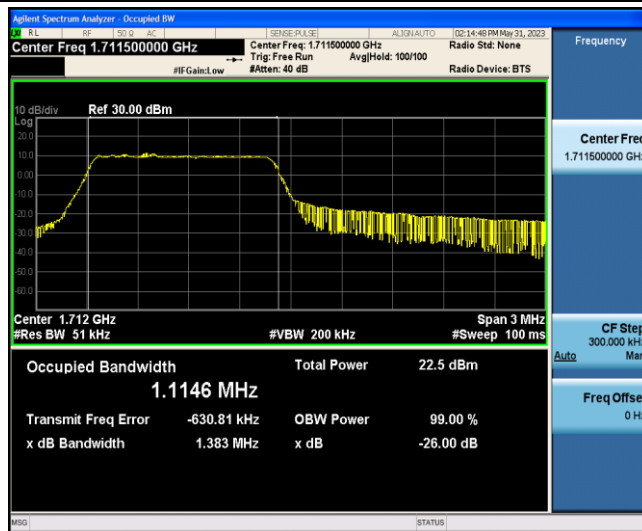

Band66-1.4MHz-16QAM-132665-6-0-Low-1.1062-1.339-PASS

Band66-3MHz-QPSK-131987-6-0-Low-1.1146-1.383-PASS