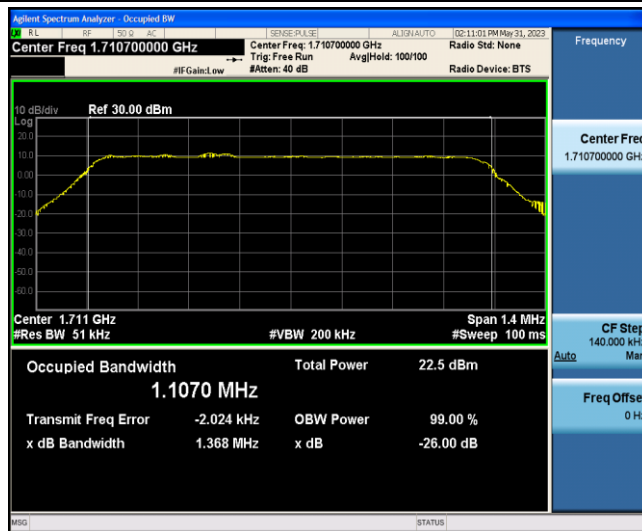

Band4-20MHz-QPSK-20175-6-0-Low-1.1394-1.990-PASS

Band4-20MHz-QPSK-20300-6-0-Low-1.1359-1.968-PASS

Band4-20MHz-16QAM-20050-6-0-Low-1.1496-2.012-PASS

Band4-20MHz-16QAM-20175-6-0-Low-1.1448-1.986-PASS

Band4-20MHz-16QAM-20300-6-0-Low-1.1391-1.973-PASS