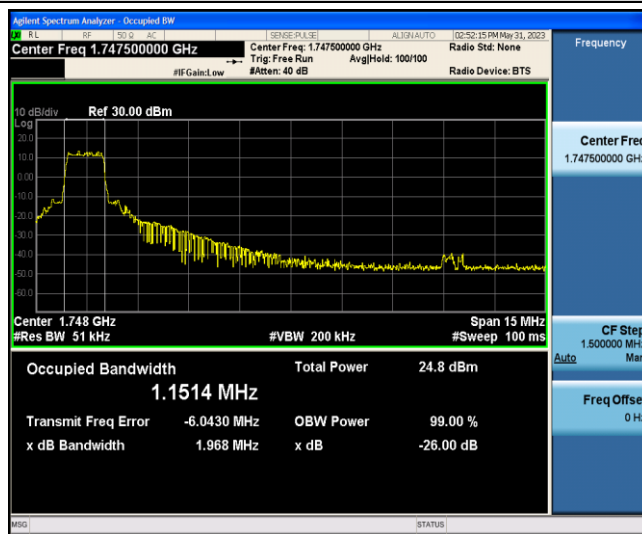

Band4-15MHz-16QAM-20175-6-0-Low-1.1575-1.979-PASS

Band4-15MHz-16QAM-20325-6-0-Low-1.1514-1.968-PASS