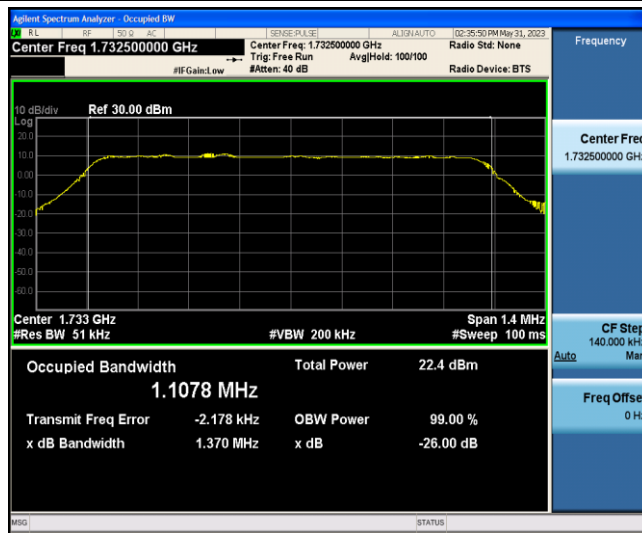

Band2-20MHz-QPSK-19100-6-0-Low-1.1223-1.350-PASS

Band2-20MHz-16QAM-18700-6-0-Low-1.1371-1.888-PASS

Band2-20MHz-16QAM-18900-6-0-Low-1.1354-1.374-PASS

Band2-20MHz-16QAM-19100-6-0-Low-1.1301-1.362-PASS

Band4-1.4MHz-QPSK-19957-6-0-Low-1.1085-1.373-PASS