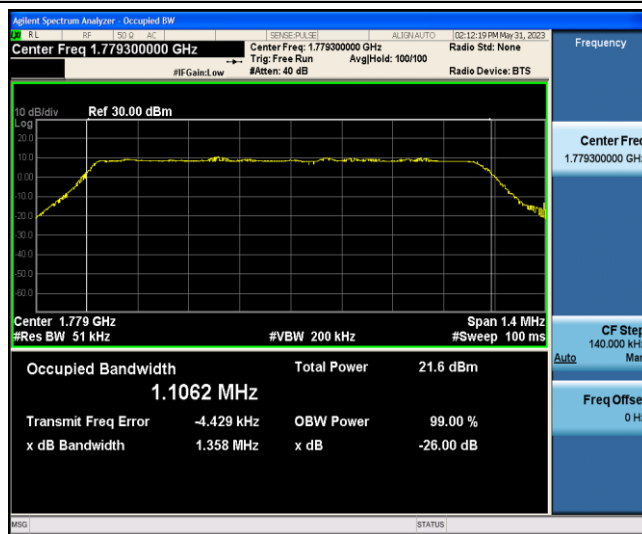

Band66-1.4MHz-QPSK-132322-6-0-Low-1.1087-1.366-PASS

Band66-1.4MHz-QPSK-132665-6-0-Low-1.1062-1.358-PASS