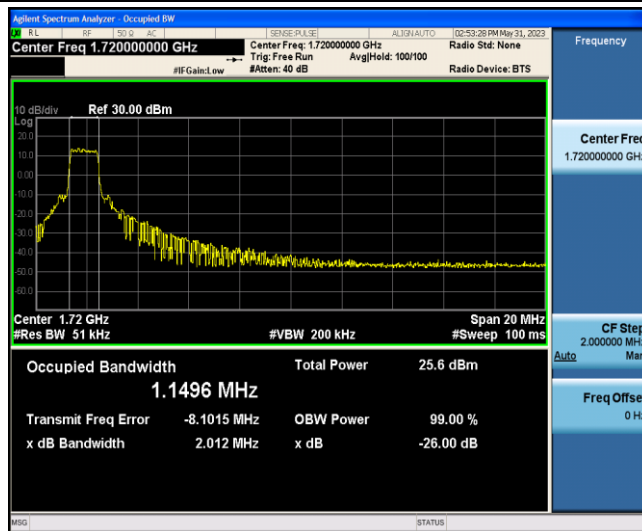

Band4-20MHz-QPSK-20300-6-0-Low-1.1359-1.968-PASS

Band4-20MHz-16QAM-20050-6-0-Low-1.1496-2.012-PASS