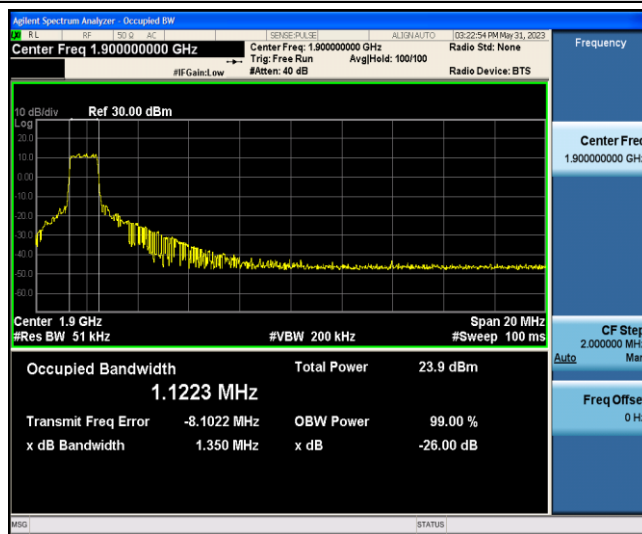

Band2-15MHz-16QAM-18675-6-0-Low-1.1499-1.413-PASS

Band2-15MHz-16QAM-18900-6-0-Low-1.1385-1.368-PASS

Band2-15MHz-16QAM-19125-6-0-Low-1.1303-1.353-PASS

Band2-20MHz-QPSK-18700-6-0-Low-1.1398-1.676-PASS

Band2-20MHz-QPSK-18900-6-0-Low-1.1314-1.408-PASS