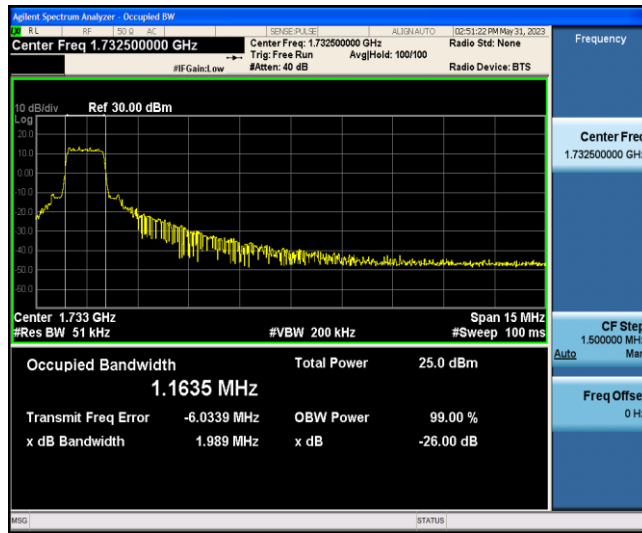

Band4-10MHz-16QAM-20000-6-0-Low-1.1204-1.328-PASS

Band4-10MHz-16QAM-20175-6-0-Low-1.1213-1.341-PASS

Band4-10MHz-16QAM-20350-6-0-Low-1.1364-1.379-PASS

Band4-15MHz-QPSK-20025-6-0-Low-1.1555-1.994-PASS

Band4-15MHz-QPSK-20175-6-0-Low-1.1635-1.989-PASS