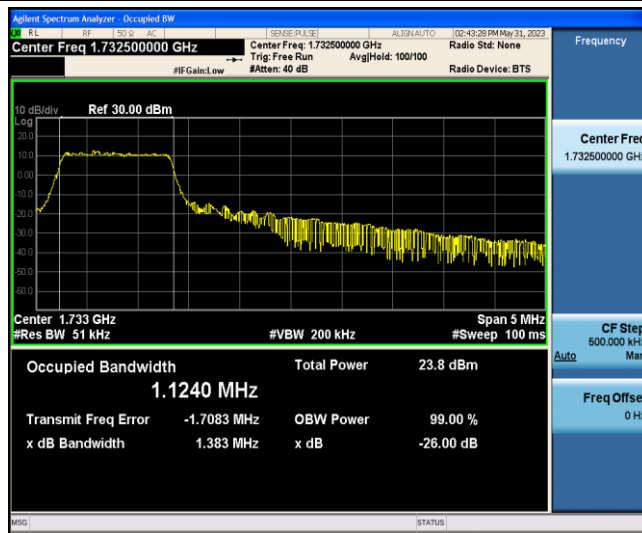

Band4-5MHz-QPSK-19975-6-0-Low-1.1239-1.381-PASS

Band4-5MHz-QPSK-20175-6-0-Low-1.1240-1.383-PASS