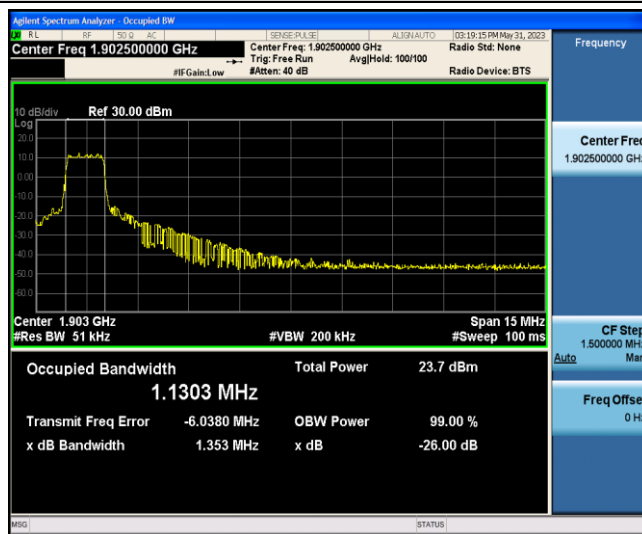

Band2-15MHz-16QAM-18900-6-0-Low-1.1385-1.368-PASS

Band2-15MHz-16QAM-19125-6-0-Low-1.1303-1.353-PASS