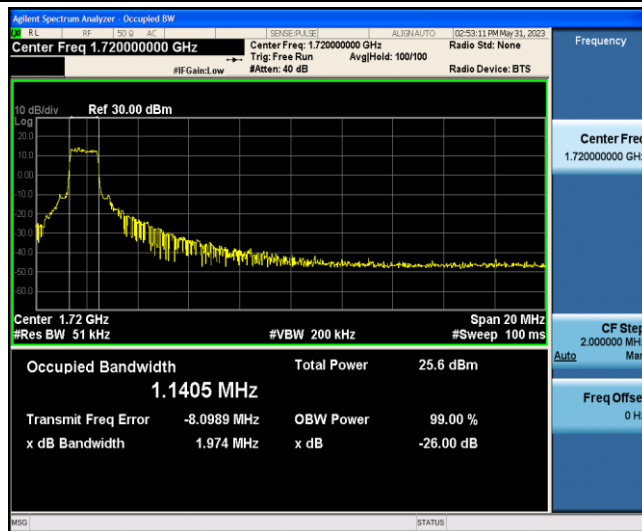

Band4-15MHz-QPSK-20325-6-0-Low-1.1457-1.973-PASS

Band4-15MHz-16QAM-20025-6-0-Low-1.1589-1.990-PASS

Band4-15MHz-16QAM-20175-6-0-Low-1.1575-1.979-PASS

Band4-15MHz-16QAM-20325-6-0-Low-1.1514-1.968-PASS

Band4-20MHz-QPSK-20050-6-0-Low-1.1405-1.974-PASS