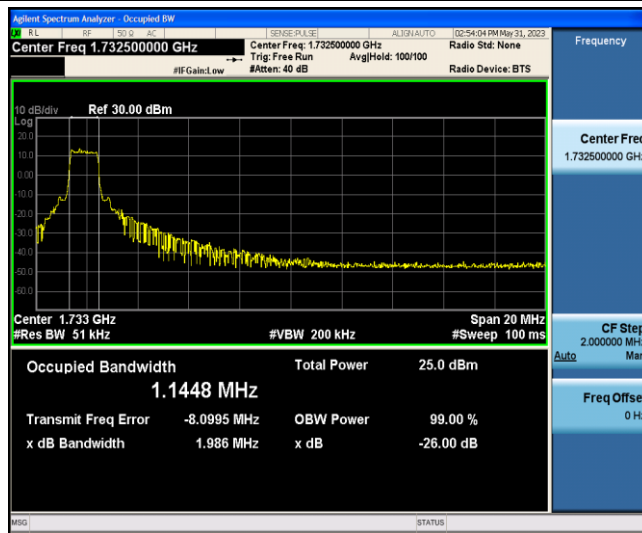

Band4-20MHz-16QAM-20050-6-0-Low-1.1496-2.012-PASS

Band4-20MHz-16QAM-20175-6-0-Low-1.1448-1.986-PASS