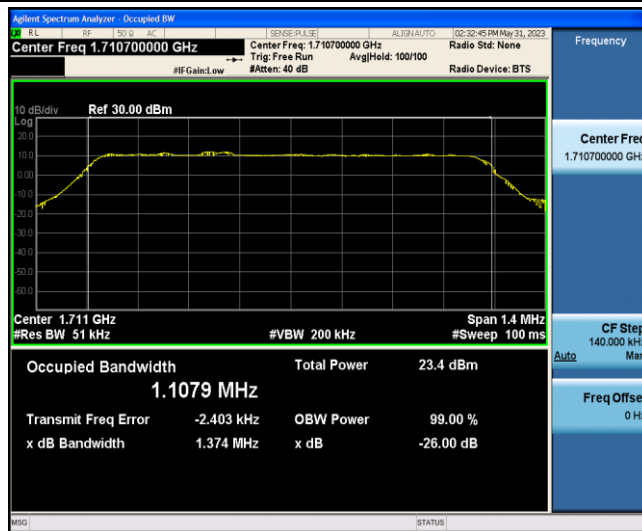

Band4-1.4MHz-QPSK-20393-6-0-Low-1.1081-1.366-PASS

Band4-1.4MHz-16QAM-19957-6-0-Low-1.1079-1.374-PASS