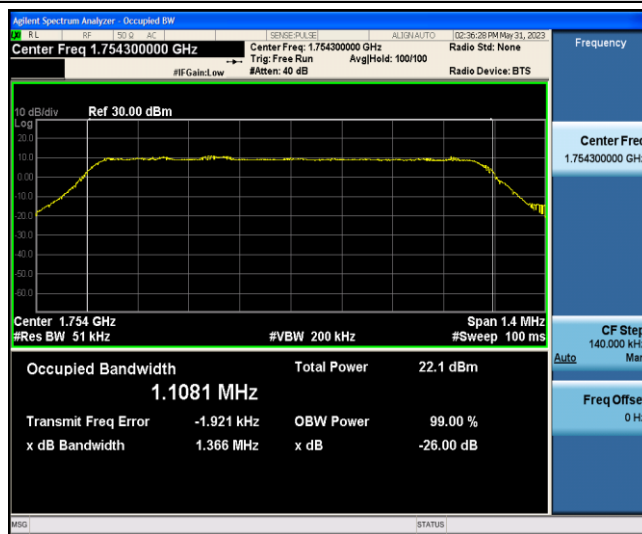

Band4-1.4MHz-QPSK-20175-6-0-Low-1.1078-1.370-PASS

Band4-1.4MHz-QPSK-20393-6-0-Low-1.1081-1.366-PASS