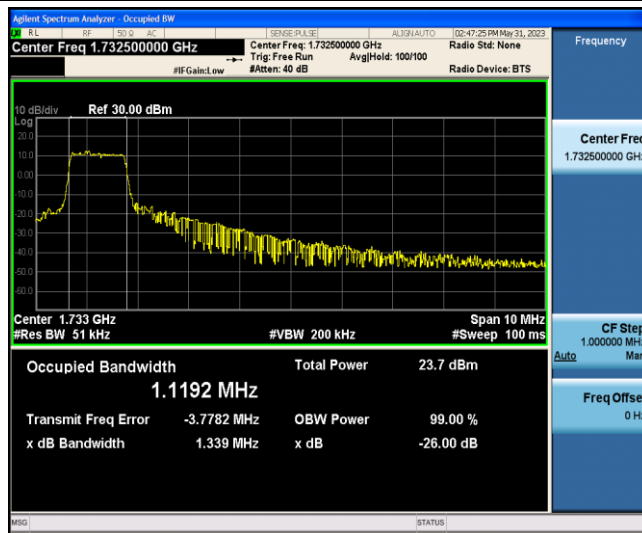

Band4-10MHz-QPSK-20000-6-0-Low-1.1214-1.337-PASS

Band4-10MHz-QPSK-20175-6-0-Low-1.1192-1.339-PASS