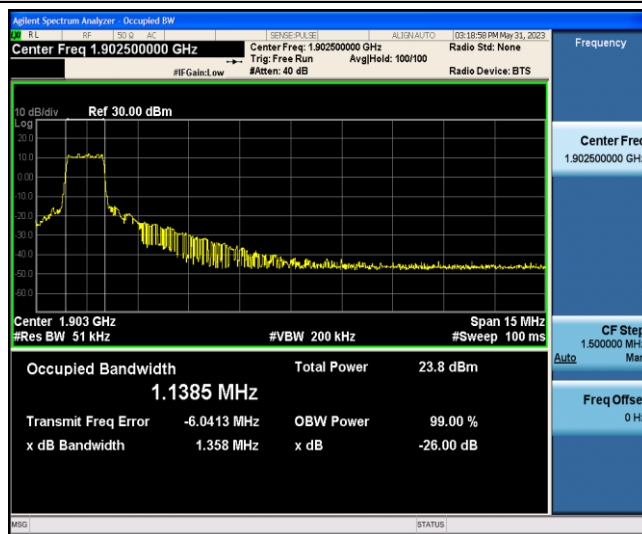

Band2-10MHz-16QAM-18900-6-0-Low-1.1215-1.412-PASS

Band2-10MHz-16QAM-19150-6-0-Low-1.1239-1.323-PASS

Band2-15MHz-QPSK-18675-6-0-Low-1.1523-1.391-PASS

Band2-15MHz-QPSK-18900-6-0-Low-1.1429-1.381-PASS

Band2-15MHz-QPSK-19125-6-0-Low-1.1385-1.358-PASS