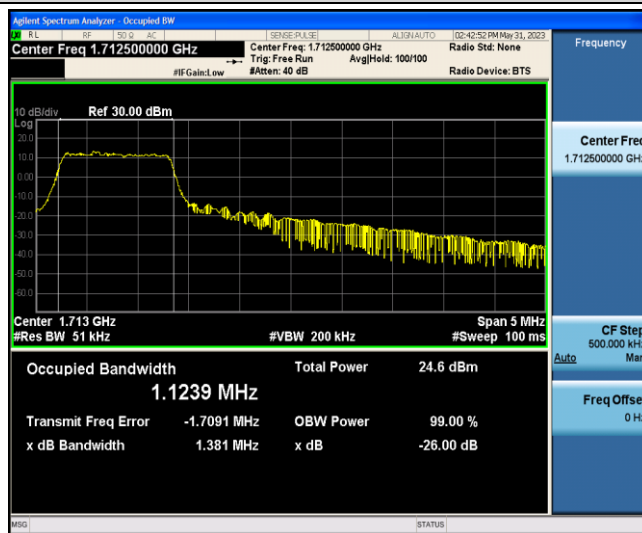

Band4-3MHz-16QAM-20385-6-0-Low-1.1146-1.364-PASS

Band4-5MHz-QPSK-19975-6-0-Low-1.1239-1.381-PASS