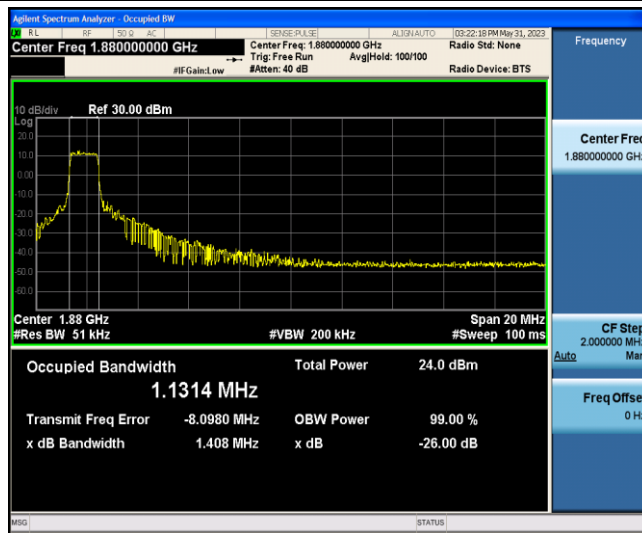

Band2-15MHz-16QAM-18675-6-0-Low-1.1499-1.413-PASS

Band2-15MHz-16QAM-18900-6-0-Low-1.1385-1.368-PASS

Band2-15MHz-16QAM-19125-6-0-Low-1.1303-1.353-PASS

Band2-20MHz-QPSK-18700-6-0-Low-1.1398-1.676-PASS

Band2-20MHz-QPSK-18900-6-0-Low-1.1314-1.408-PASS