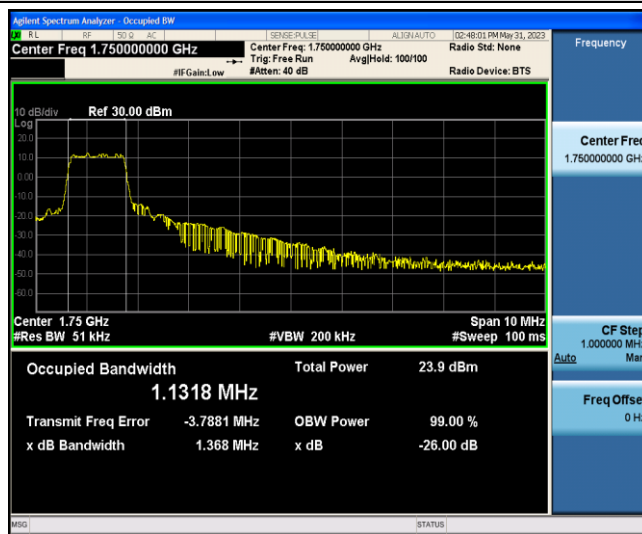

Band4-5MHz-16QAM-20175-6-0-Low-1.1236-1.379-PASS

Band4-5MHz-16QAM-20375-6-0-Low-1.1113-1.346-PASS

Band4-10MHz-QPSK-20000-6-0-Low-1.1214-1.337-PASS

Band4-10MHz-QPSK-20175-6-0-Low-1.1192-1.339-PASS

Band4-10MHz-QPSK-20350-6-0-Low-1.1318-1.368-PASS