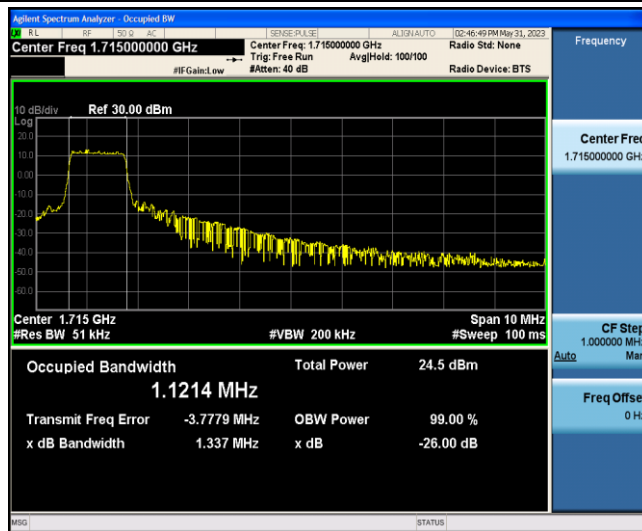

Band4-5MHz-16QAM-20375-6-0-Low-1.1113-1.346-PASS

Band4-10MHz-QPSK-20000-6-0-Low-1.1214-1.337-PASS