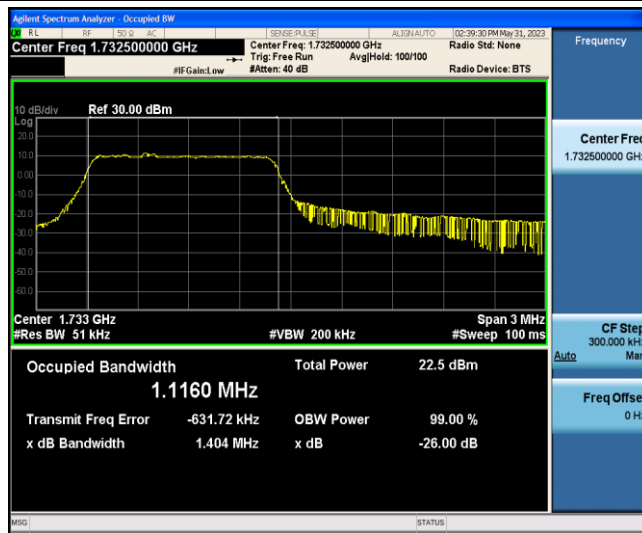

Band4-3MHz-QPSK-19965-6-0-Low-1.1143-1.403-PASS

Band4-3MHz-QPSK-20175-6-0-Low-1.1160-1.404-PASS