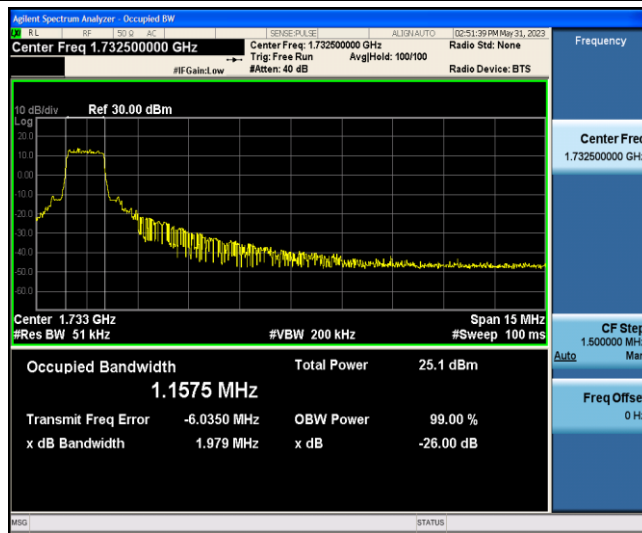

Band4-15MHz-16QAM-20025-6-0-Low-1.1589-1.990-PASS

Band4-15MHz-16QAM-20175-6-0-Low-1.1575-1.979-PASS