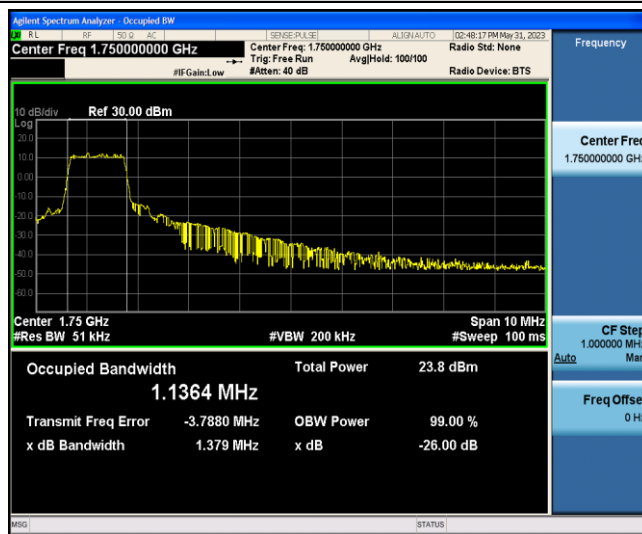

Band4-10MHz-16QAM-20175-6-0-Low-1.1213-1.341-PASS

Band4-10MHz-16QAM-20350-6-0-Low-1.1364-1.379-PASS