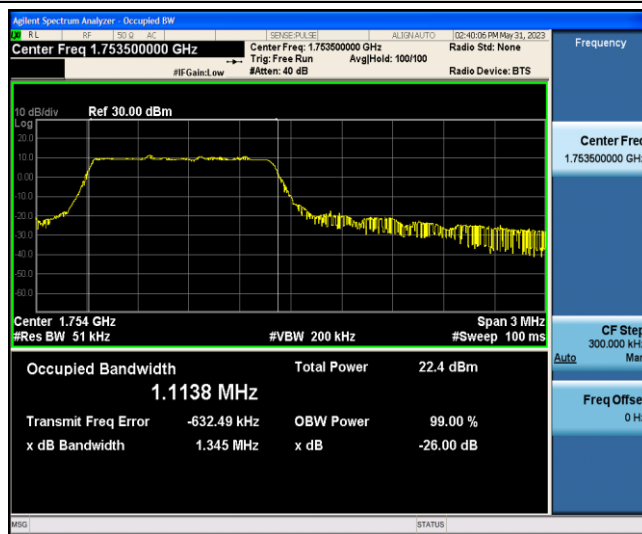

Band4-3MHz-QPSK-20175-6-0-Low-1.1160-1.404-PASS

Band4-3MHz-QPSK-20385-6-0-Low-1.1138-1.345-PASS