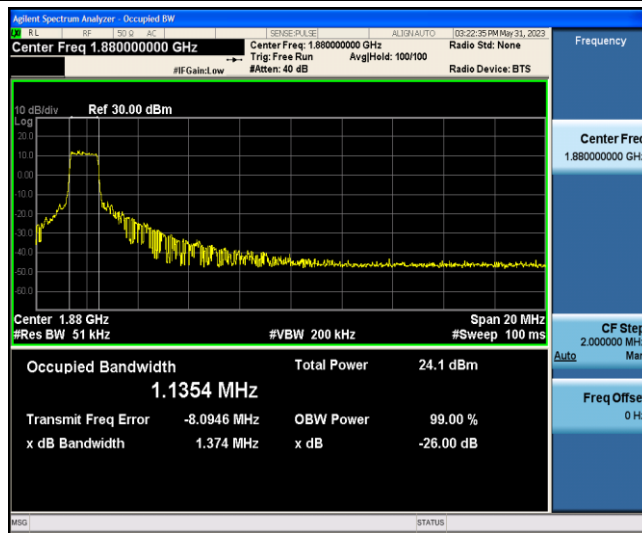

Band2-20MHz-16QAM-18700-6-0-Low-1.1371-1.888-PASS

Band2-20MHz-16QAM-18900-6-0-Low-1.1354-1.374-PASS