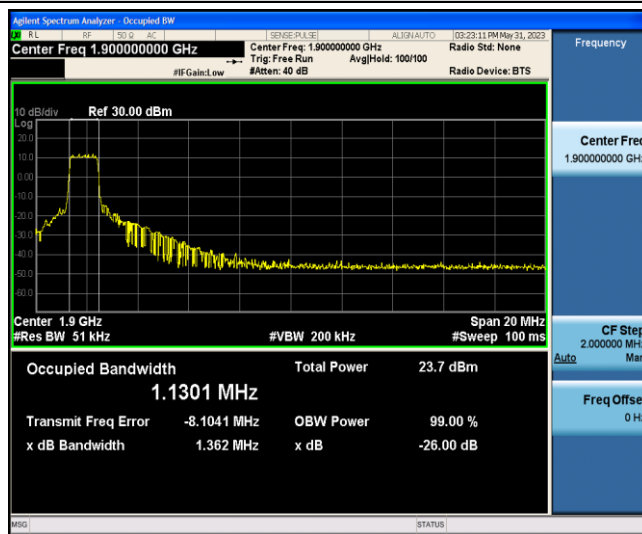

Band2-20MHz-16QAM-18900-6-0-Low-1.1354-1.374-PASS

Band2-20MHz-16QAM-19100-6-0-Low-1.1301-1.362-PASS