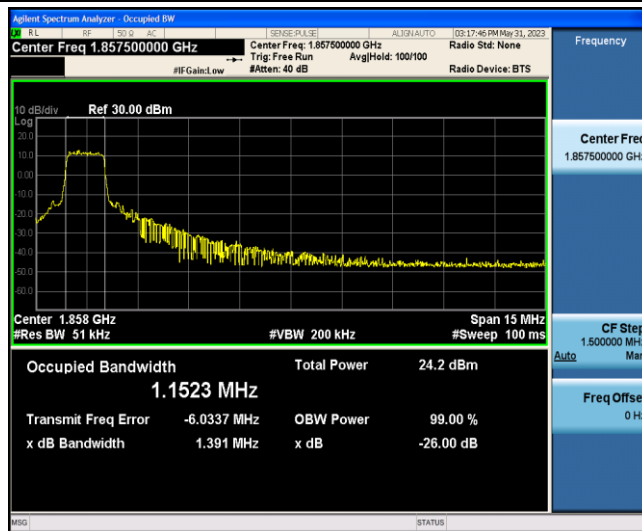

Band2-10MHz-16QAM-18900-6-0-Low-1.1215-1.412-PASS

Band2-10MHz-16QAM-19150-6-0-Low-1.1239-1.323-PASS

Band2-15MHz-QPSK-18675-6-0-Low-1.1523-1.391-PASS

Band2-15MHz-QPSK-18900-6-0-Low-1.1429-1.381-PASS

Band2-15MHz-QPSK-19125-6-0-Low-1.1385-1.358-PASS