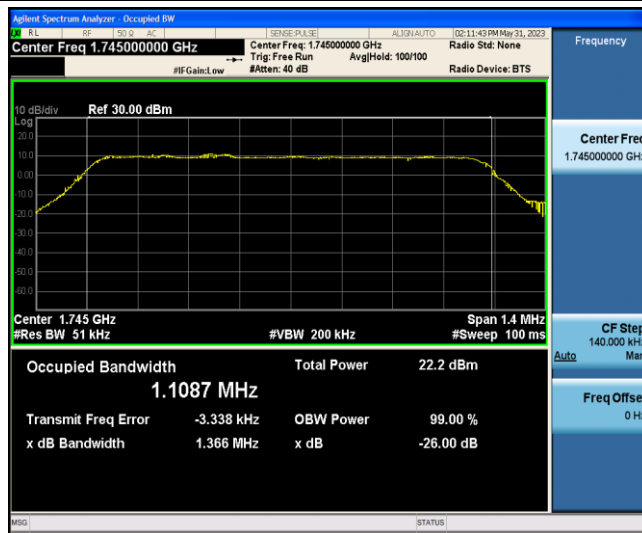

Band66-1.4MHz-QPSK-131979-6-0-Low-1.1070-1.368-PASS

Band66-1.4MHz-QPSK-132322-6-0-Low-1.1087-1.366-PASS