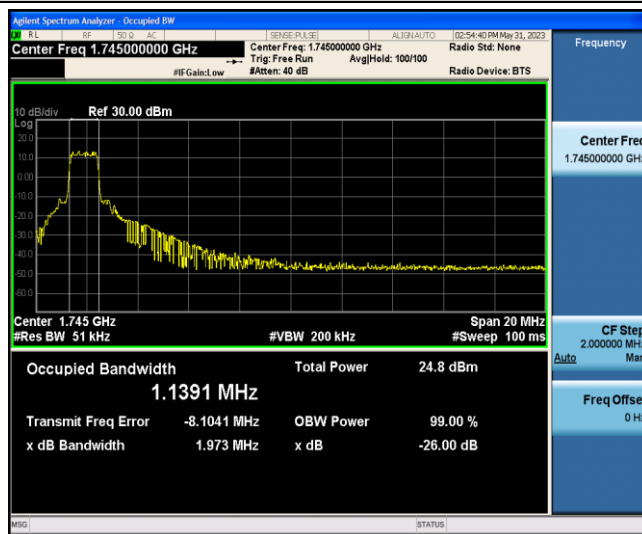

Band4-20MHz-QPSK-20175-6-0-Low-1.1394-1.990-PASS

Band4-20MHz-QPSK-20300-6-0-Low-1.1359-1.968-PASS

Band4-20MHz-16QAM-20050-6-0-Low-1.1496-2.012-PASS

Band4-20MHz-16QAM-20175-6-0-Low-1.1448-1.986-PASS

Band4-20MHz-16QAM-20300-6-0-Low-1.1391-1.973-PASS