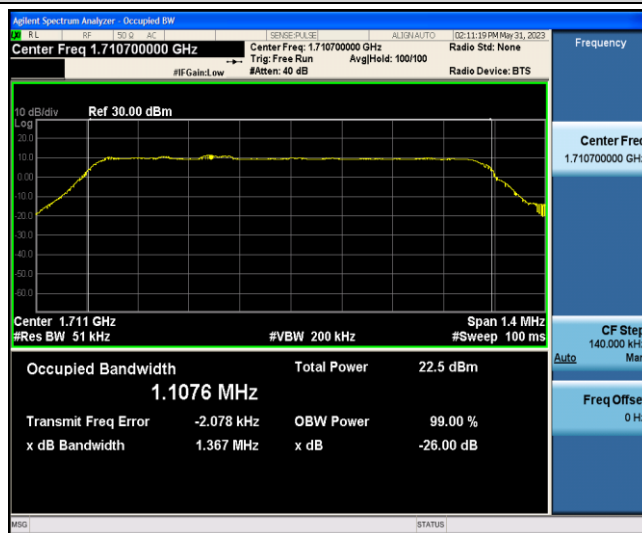

Band66-1.4MHz-QPSK-132665-6-0-Low-1.1062-1.358-PASS

Band66-1.4MHz-16QAM-131979-6-0-Low-1.1076-1.367-PASS