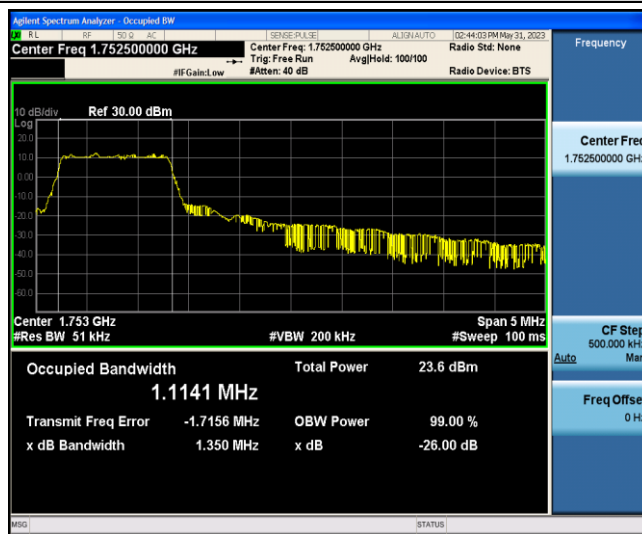

Band4-5MHz-QPSK-20175-6-0-Low-1.1240-1.383-PASS

Band4-5MHz-QPSK-20375-6-0-Low-1.1141-1.350-PASS