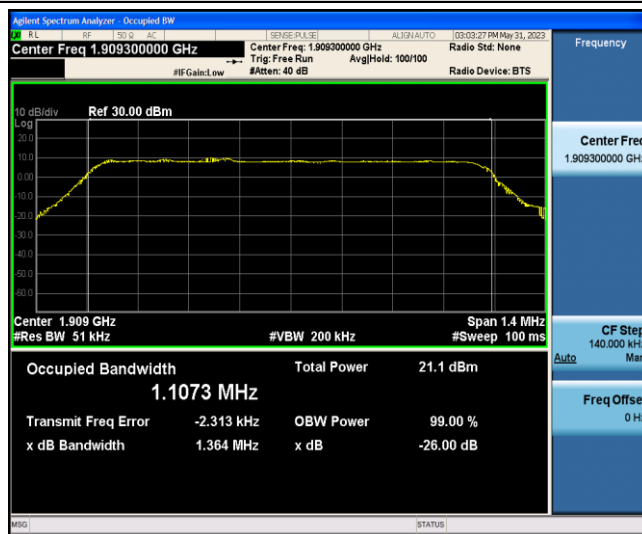

Band2-1.4MHz-16QAM-19193-6-0-Low-1.1073-1.364-PASS