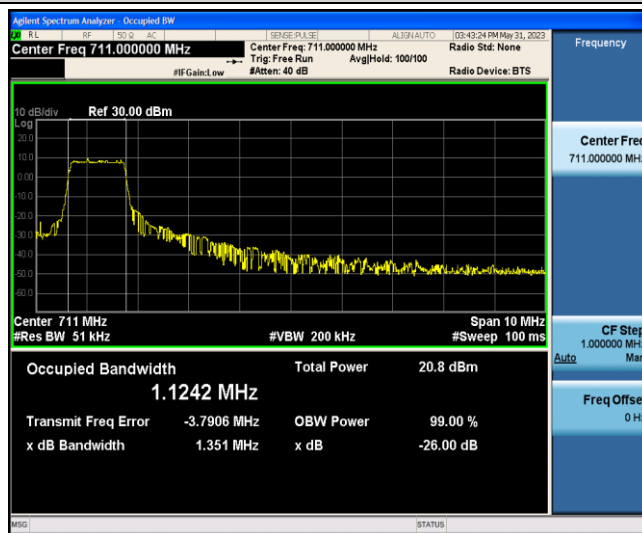

Band12-10MHz-QPSK-23095-6-0-Low-1.1160-1.325-PASS

Band12-10MHz-QPSK-23130-6-0-Low-1.1240-1.376-PASS

Band12-10MHz-16QAM-23060-6-0-Low-1.1140-1.319-PASS

Band12-10MHz-16QAM-23095-6-0-Low-1.1163-1.321-PASS

Band12-10MHz-16QAM-23130-6-0-Low-1.1242-1.351-PASS