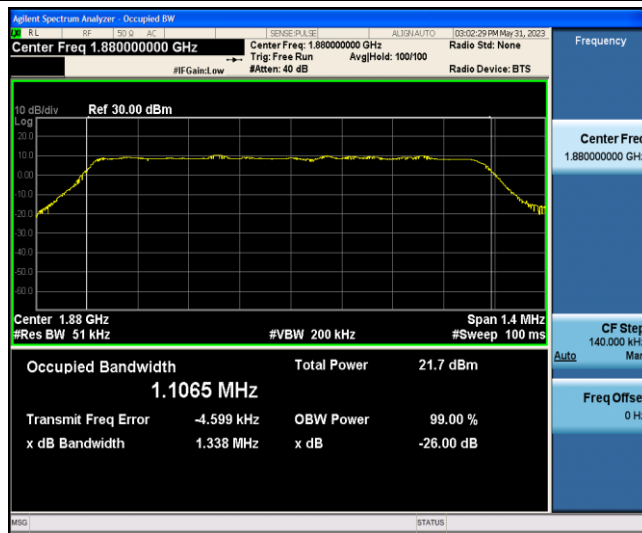

Band13-5MHz-16QAM-23255-6-0-Low-1.1068-1.368-PASS

Band13-10MHz-QPSK-23230-6-0-Low-1.1156-1.328-PASS

Band13-10MHz-16QAM-23230-6-0-Low-1.1180-1.328-PASS

Band2-1.4MHz-QPSK-18607-6-0-Low-1.1082-1.367-PASS

Band2-1.4MHz-QPSK-18900-6-0-Low-1.1065-1.338-PASS