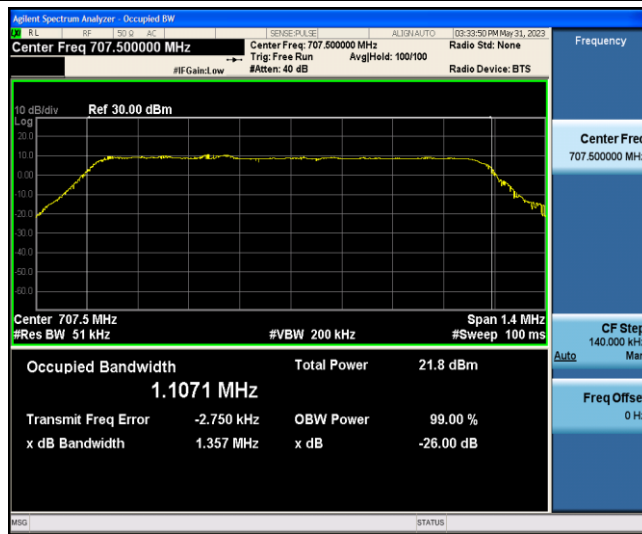

Test Graphs

Band12-1.4MHz-QPSK-23017-6-0-Low-1.1061-1.316-PASS

Band12-1.4MHz-QPSK-23095-6-0-Low-1.1065-1.358-PASS

Band12-1.4MHz-QPSK-23173-6-0-Low-1.1052-1.324-PASS

Band12-1.4MHz-16QAM-23017-6-0-Low-1.1070-1.328-PASS