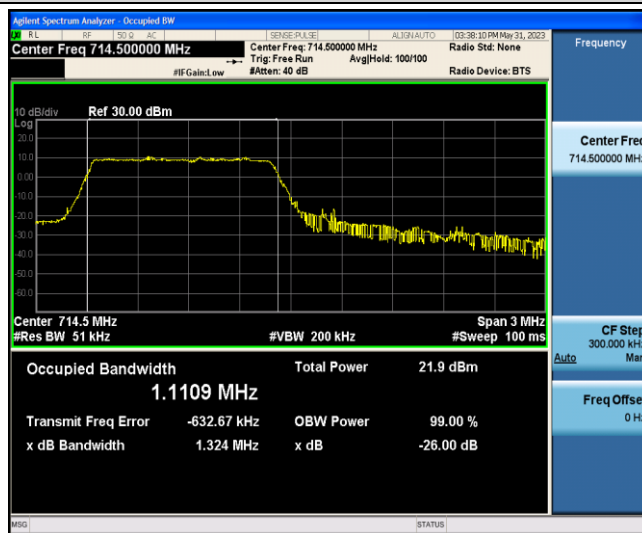

Band12-1.4MHz-16QAM-23095-6-0-Low-1.1071-1.357-PASS

Band12-1.4MHz-16QAM-23173-6-0-Low-1.1069-1.316-PASS

Band12-3MHz-QPSK-23025-6-0-Low-1.1131-1.374-PASS

Band12-3MHz-QPSK-23095-6-0-Low-1.1127-1.354-PASS

Band12-3MHz-QPSK-23165-6-0-Low-1.1109-1.324-PASS