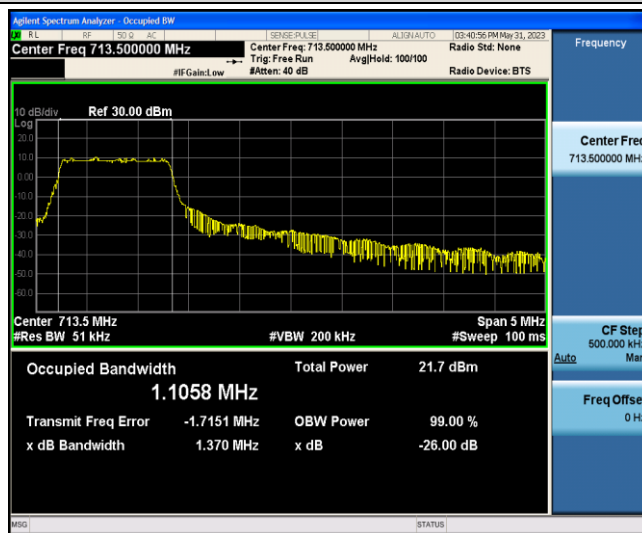

Band12-5MHz-16QAM-23155-6-0-Low-1.1058-1.370-PASS