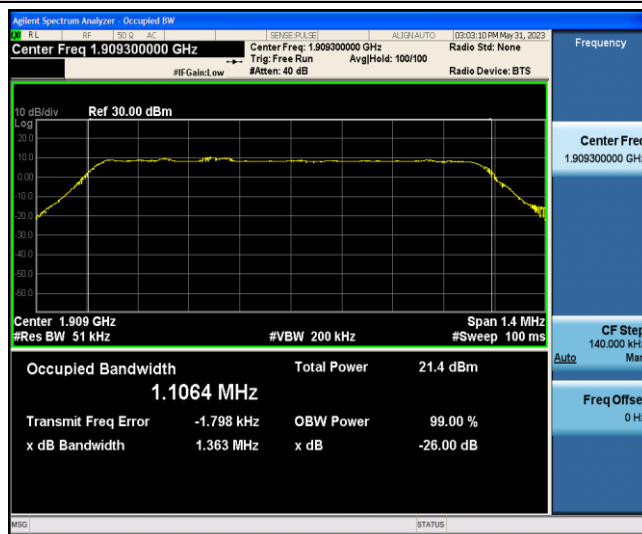

Band13-5MHz-16QAM-23255-6-0-Low-1.1068-1.368-PASS

Band13-10MHz-QPSK-23230-6-0-Low-1.1156-1.328-PASS

Band13-10MHz-16QAM-23230-6-0-Low-1.1180-1.328-PASS

Band2-1.4MHz-QPSK-18607-6-0-Low-1.1082-1.367-PASS

Band2-1.4MHz-QPSK-18900-6-0-Low-1.1065-1.338-PASS