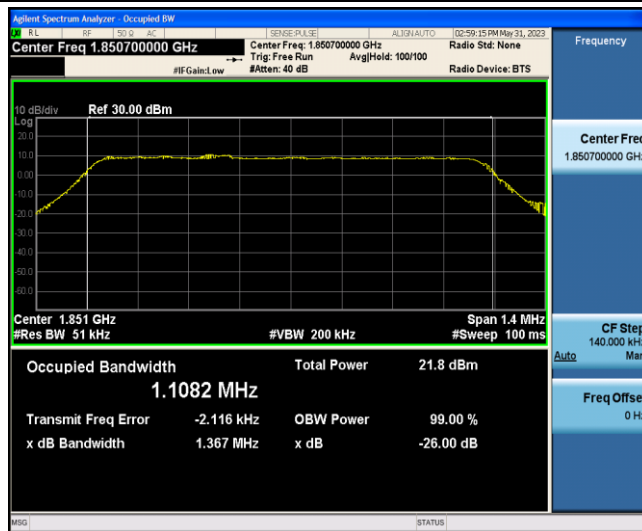

Band2-1.4MHz-QPSK-18607-6-0-Low-1.1082-1.367-PASS