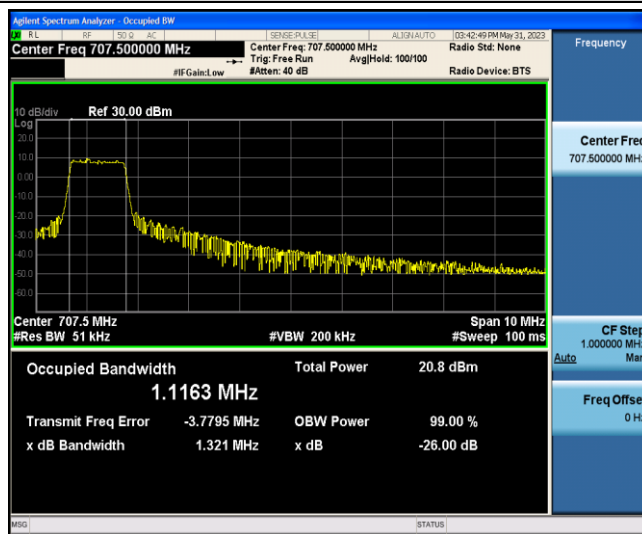

Band12-10MHz-16QAM-23095-6-0-Low-1.1163-1.321-PASS