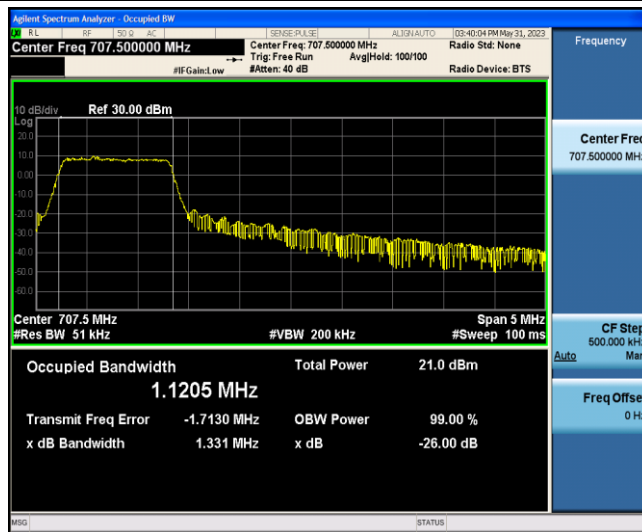

Band12-3MHz-16QAM-23025-6-0-Low-1.1119-1.373-PASS

Band12-3MHz-16QAM-23095-6-0-Low-1.1147-1.349-PASS

Band12-3MHz-16QAM-23165-6-0-Low-1.1157-1.318-PASS

Band12-5MHz-QPSK-23035-6-0-Low-1.1182-1.334-PASS

Band12-5MHz-QPSK-23095-6-0-Low-1.1205-1.331-PASS