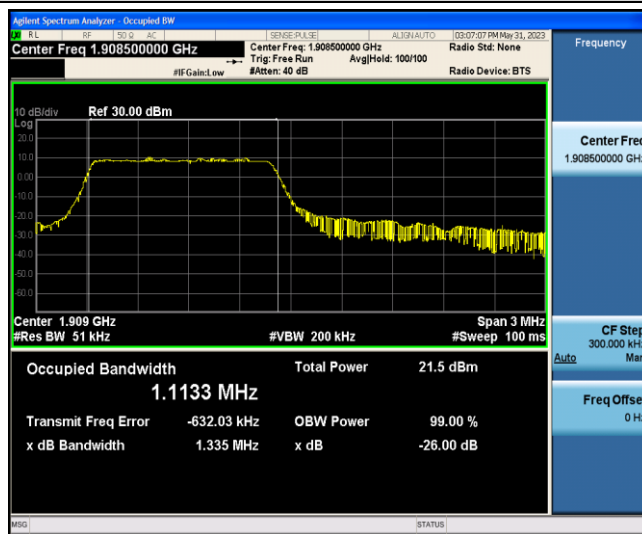

Band2-3MHz-QPSK-19185-6-0-Low-1.1133-1.335-PASS