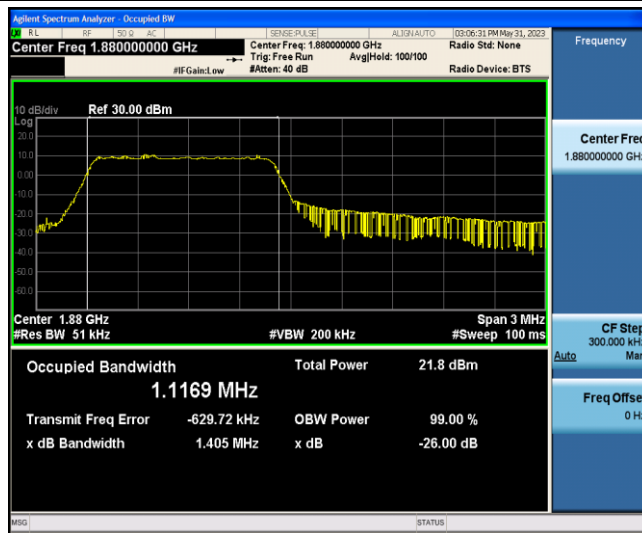

Band2-1.4MHz-QPSK-19193-6-0-Low-1.1064-1.363-PASS

Band2-1.4MHz-16QAM-18607-6-0-Low-1.1074-1.368-PASS

Band2-1.4MHz-16QAM-18900-6-0-Low-1.1060-1.336-PASS

Band2-1.4MHz-16QAM-19193-6-0-Low-1.1073-1.364-PASS

Band2-3MHz-QPSK-18615-6-0-Low-1.1155-1.410-PASS