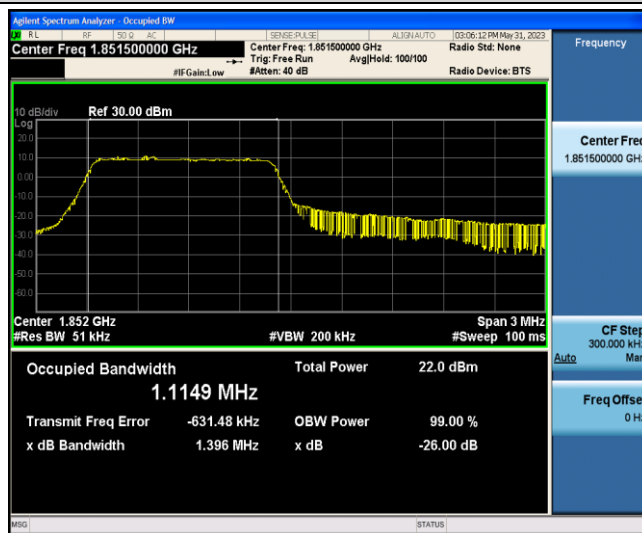

Band2-3MHz-16QAM-18615-6-0-Low-1.1149-1.396-PASS