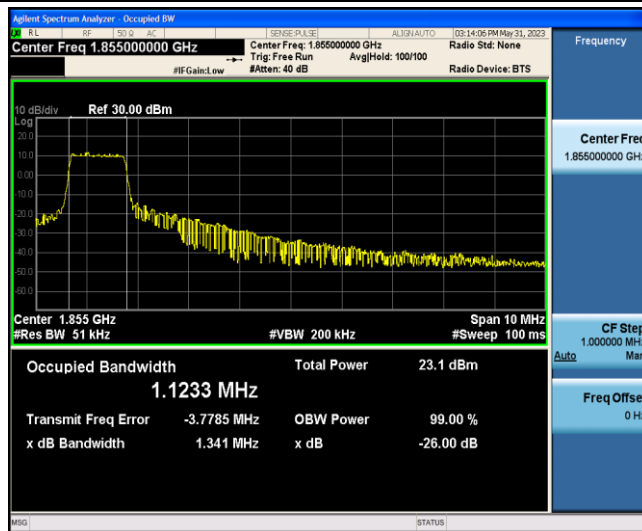

Band2-5MHz-16QAM-19175-6-0-Low-1.1095-1.385-PASS

Band2-10MHz-QPSK-18650-6-0-Low-1.1195-1.334-PASS

Band2-10MHz-QPSK-18900-6-0-Low-1.1194-1.327-PASS

Band2-10MHz-QPSK-19150-6-0-Low-1.1274-1.380-PASS

Band2-10MHz-16QAM-18650-6-0-Low-1.1233-1.341-PASS