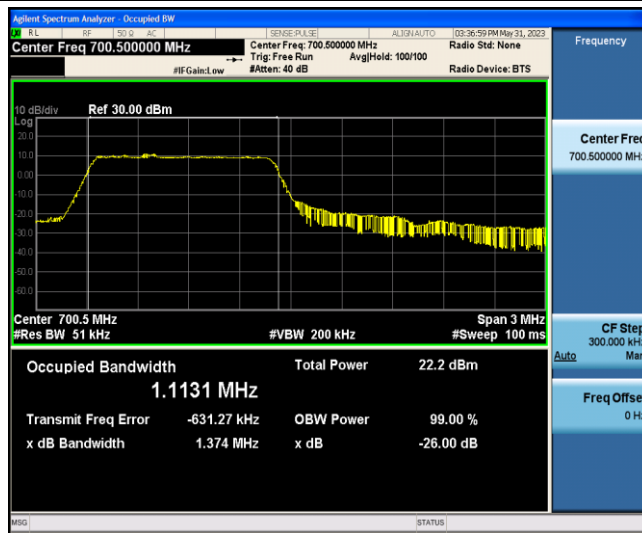

Band12-3MHz-QPSK-23025-6-0-Low-1.1131-1.374-PASS