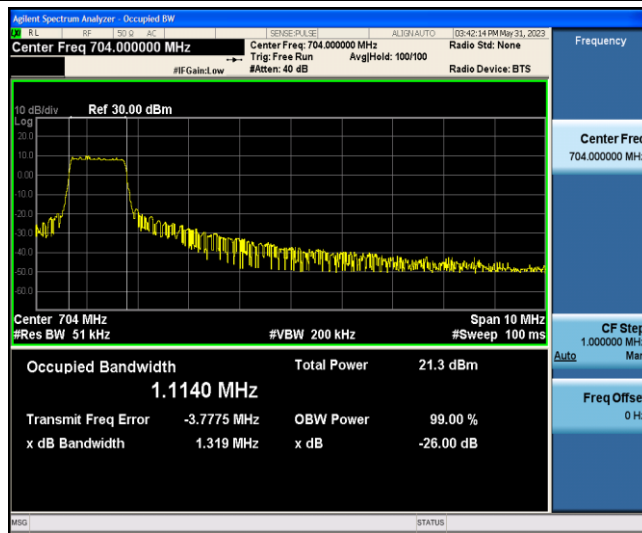

Band12-10MHz-16QAM-23060-6-0-Low-1.1140-1.319-PASS