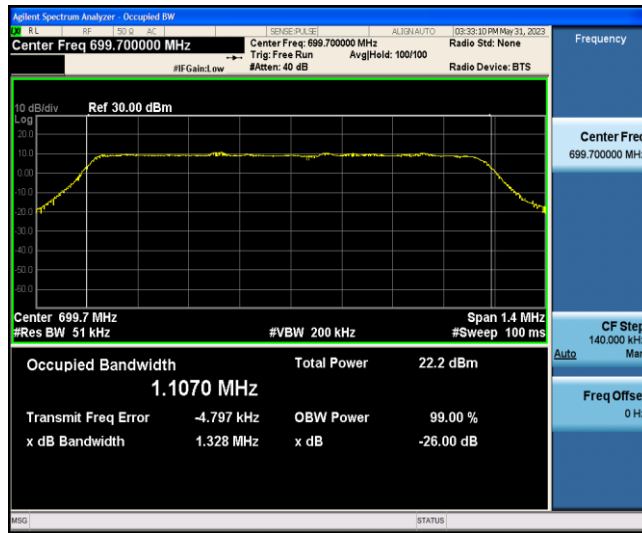

Test Graphs

Band12-1.4MHz-QPSK-23017-6-0-Low-1.1061-1.316-PASS

Band12-1.4MHz-QPSK-23095-6-0-Low-1.1065-1.358-PASS

Band12-1.4MHz-QPSK-23173-6-0-Low-1.1052-1.324-PASS

Band12-1.4MHz-16QAM-23017-6-0-Low-1.1070-1.328-PASS