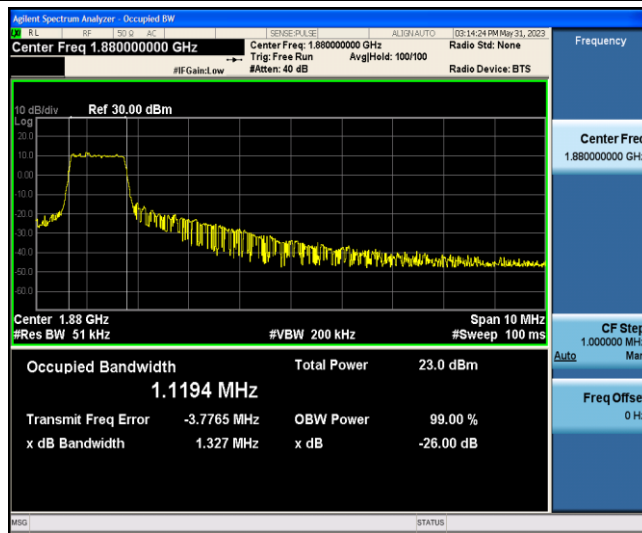

Band2-10MHz-QPSK-18900-6-0-Low-1.1194-1.327-PASS