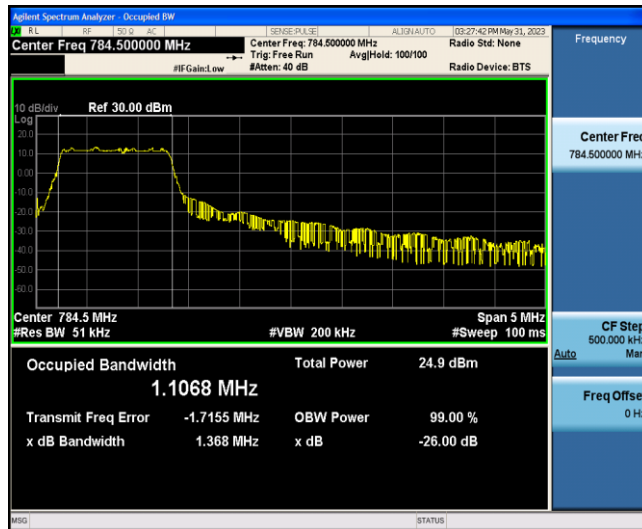

Band13-5MHz-QPSK-23205-6-0-Low-1.1182-1.347-PASS

Band13-5MHz-QPSK-23230-6-0-Low-1.1228-1.346-PASS

Band13-5MHz-QPSK-23255-6-0-Low-1.1093-1.345-PASS

Band13-5MHz-16QAM-23205-6-0-Low-1.1200-1.345-PASS

Band13-5MHz-16QAM-23230-6-0-Low-1.1231-1.347-PASS