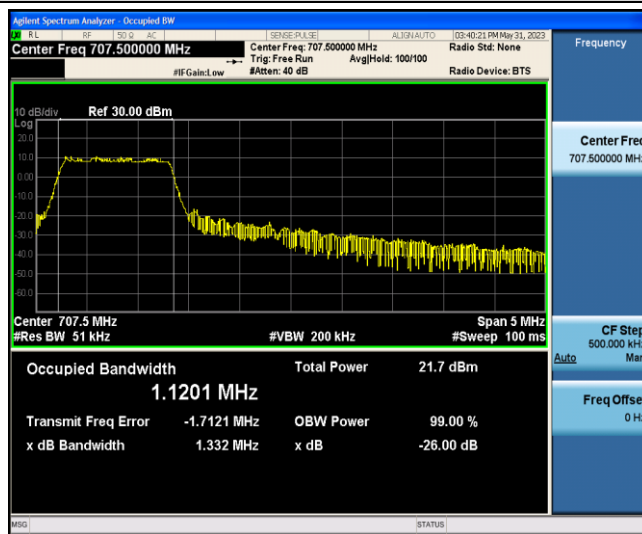

Band12-5MHz-16QAM-23095-6-0-Low-1.1201-1.332-PASS