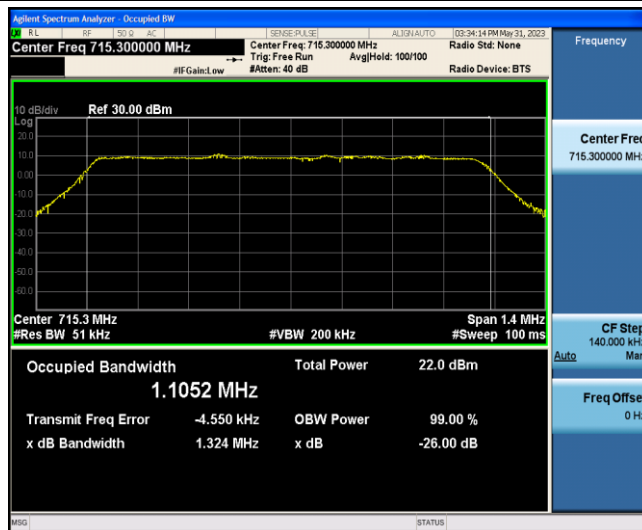

Band12-1.4MHz-QPSK-23173-6-0-Low-1.1052-1.324-PASS