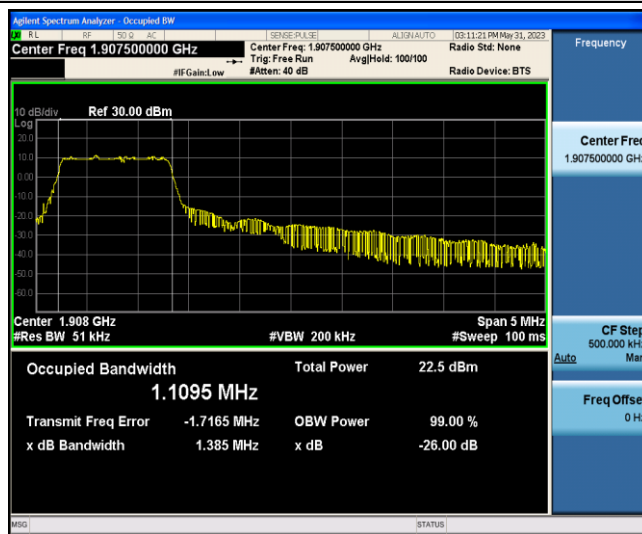

Band2-5MHz-QPSK-18625-6-0-Low-1.1263-1.365-PASS

Band2-5MHz-QPSK-18900-6-0-Low-1.1200-1.354-PASS

Band2-5MHz-QPSK-19175-6-0-Low-1.1062-1.353-PASS

Band2-5MHz-16QAM-18625-6-0-Low-1.1223-1.365-PASS

Band2-5MHz-16QAM-18900-6-0-Low-1.1251-1.349-PASS