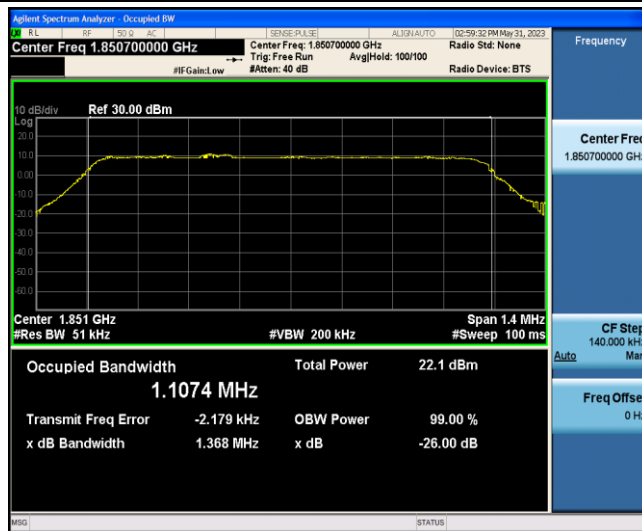

Band2-1.4MHz-16QAM-18607-6-0-Low-1.1074-1.368-PASS