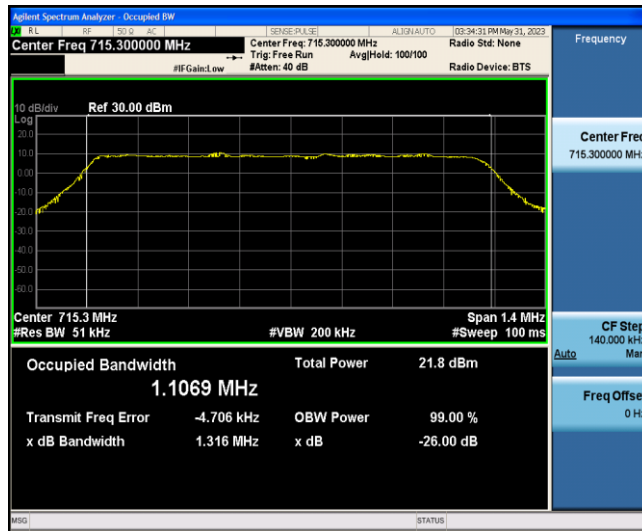

Band12-1.4MHz-16QAM-23173-6-0-Low-1.1069-1.316-PASS