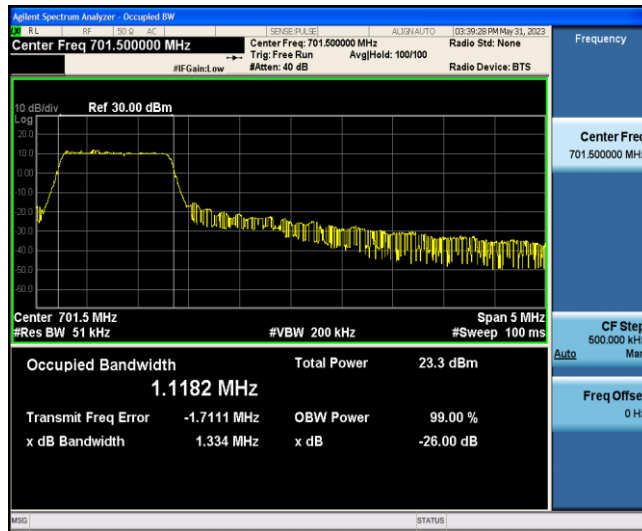

Band12-5MHz-QPSK-23035-6-0-Low-1.1182-1.334-PASS