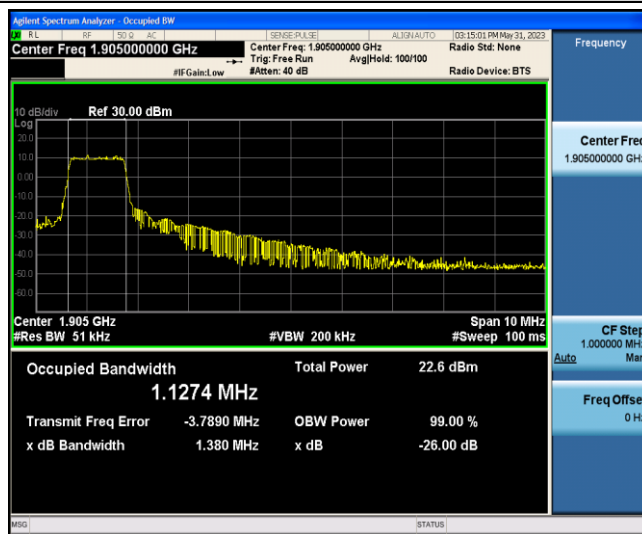

Band2-10MHz-QPSK-19150-6-0-Low-1.1274-1.380-PASS