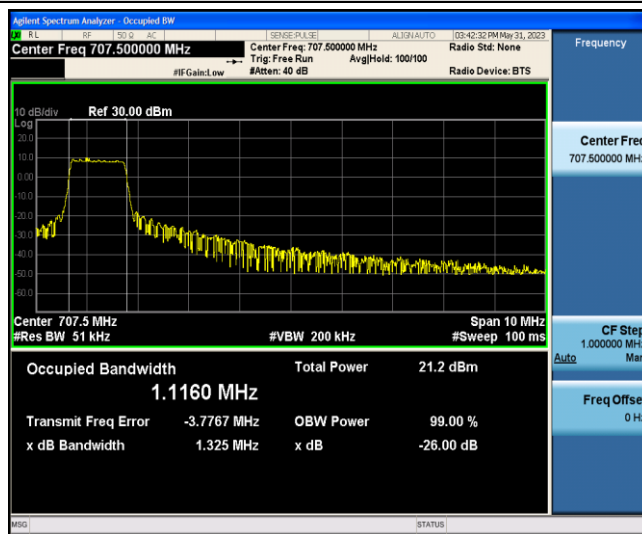

Band12-5MHz-QPSK-23155-6-0-Low-1.1088-1.379-PASS

Band12-5MHz-16QAM-23035-6-0-Low-1.1466-1.797-PASS

Band12-5MHz-16QAM-23095-6-0-Low-1.1201-1.332-PASS

Band12-5MHz-16QAM-23155-6-0-Low-1.1058-1.370-PASS

Band12-10MHz-QPSK-23060-6-0-Low-1.1154-1.324-PASS