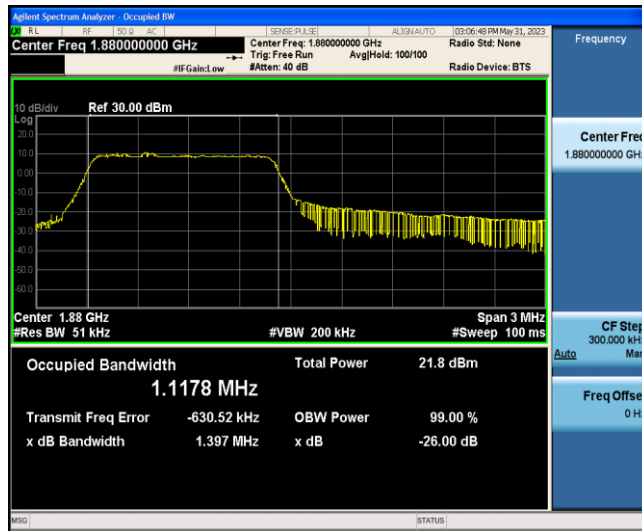

Band2-3MHz-16QAM-18900-6-0-Low-1.1178-1.397-PASS