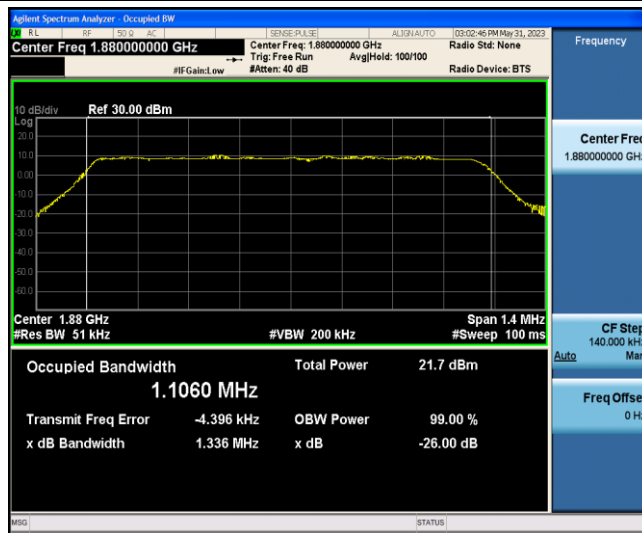

Band2-1.4MHz-16QAM-18900-6-0-Low-1.1060-1.336-PASS