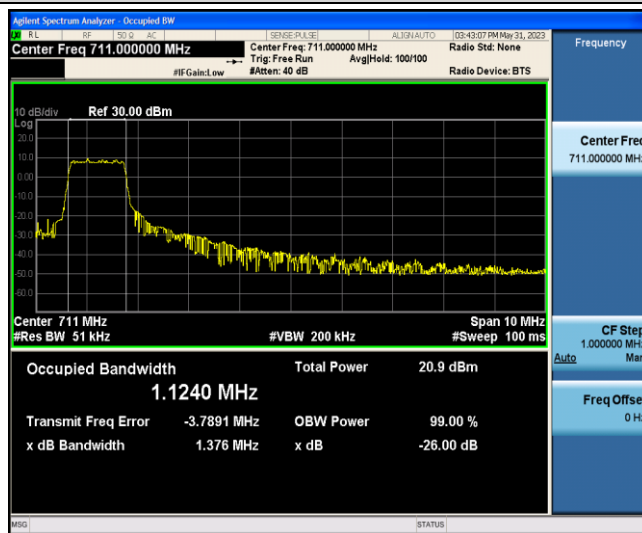

Band12-10MHz-QPSK-23130-6-0-Low-1.1240-1.376-PASS