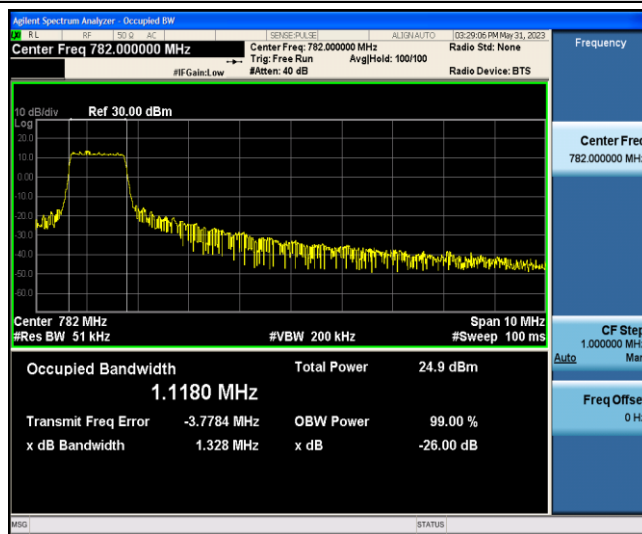

Band13-10MHz-16QAM-23230-6-0-Low-1.1180-1.328-PASS