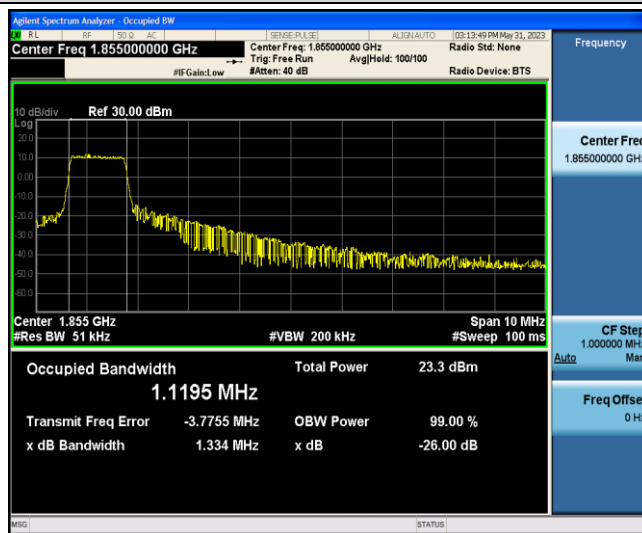

Band2-10MHz-QPSK-18650-6-0-Low-1.1195-1.334-PASS