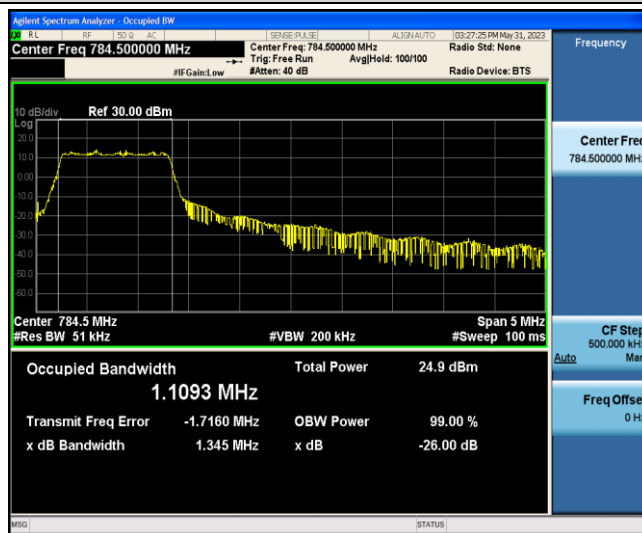

Band13-5MHz-QPSK-23255-6-0-Low-1.1093-1.345-PASS