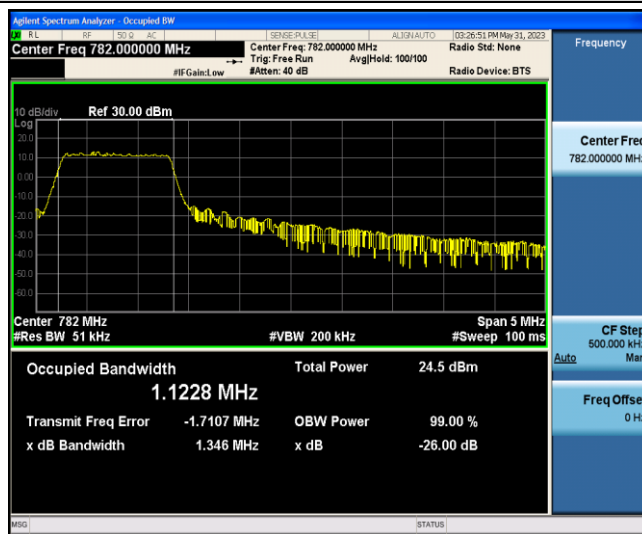

Band13-5MHz-QPSK-23230-6-0-Low-1.1228-1.346-PASS