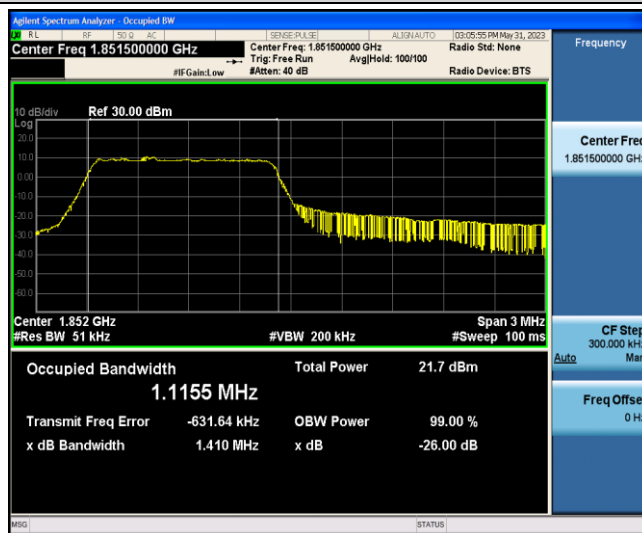

Band2-1.4MHz-QPSK-19193-6-0-Low-1.1064-1.363-PASS

Band2-1.4MHz-16QAM-18607-6-0-Low-1.1074-1.368-PASS

Band2-1.4MHz-16QAM-18900-6-0-Low-1.1060-1.336-PASS

Band2-1.4MHz-16QAM-19193-6-0-Low-1.1073-1.364-PASS

Band2-3MHz-QPSK-18615-6-0-Low-1.1155-1.410-PASS