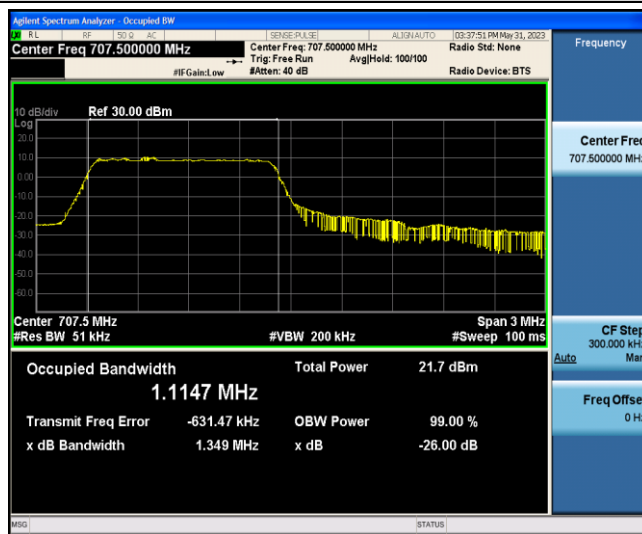

Band12-3MHz-16QAM-23095-6-0-Low-1.1147-1.349-PASS