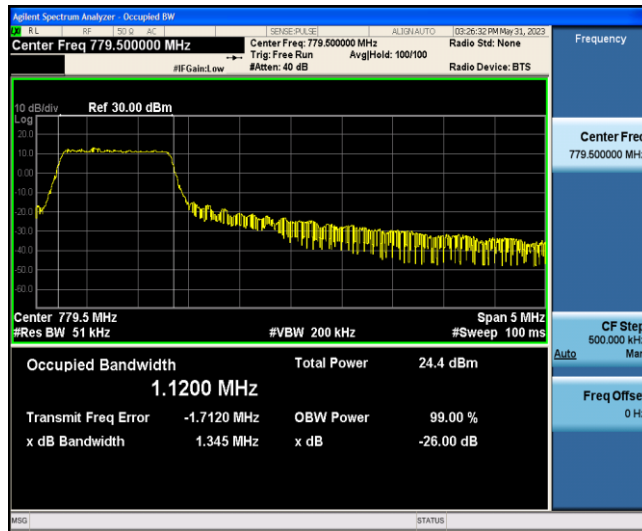

Band13-5MHz-16QAM-23205-6-0-Low-1.1200-1.345-PASS