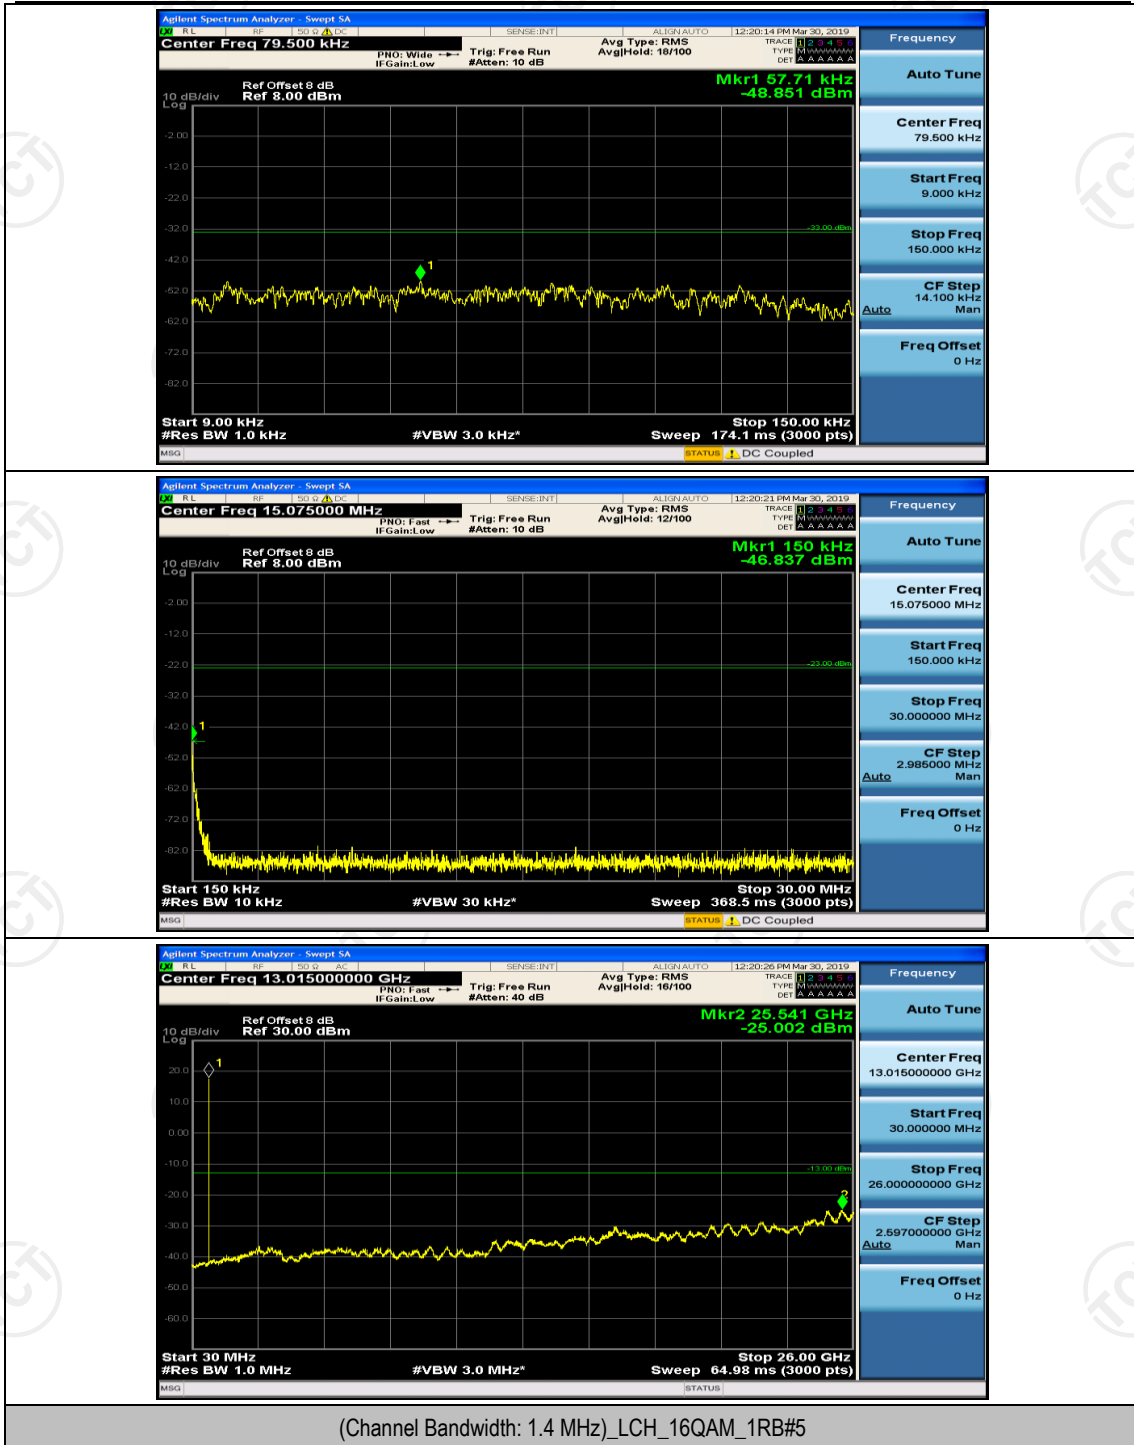

(Channel Bandwidth: 1.4 MHz)_LCH_16QAM_1RB#0

(Channel Bandwidth: 1.4 MHz)_LCH_16QAM_1RB#3

Channel Bandwidth: 3 MHz

Channel Bandwidth: 5 MHz