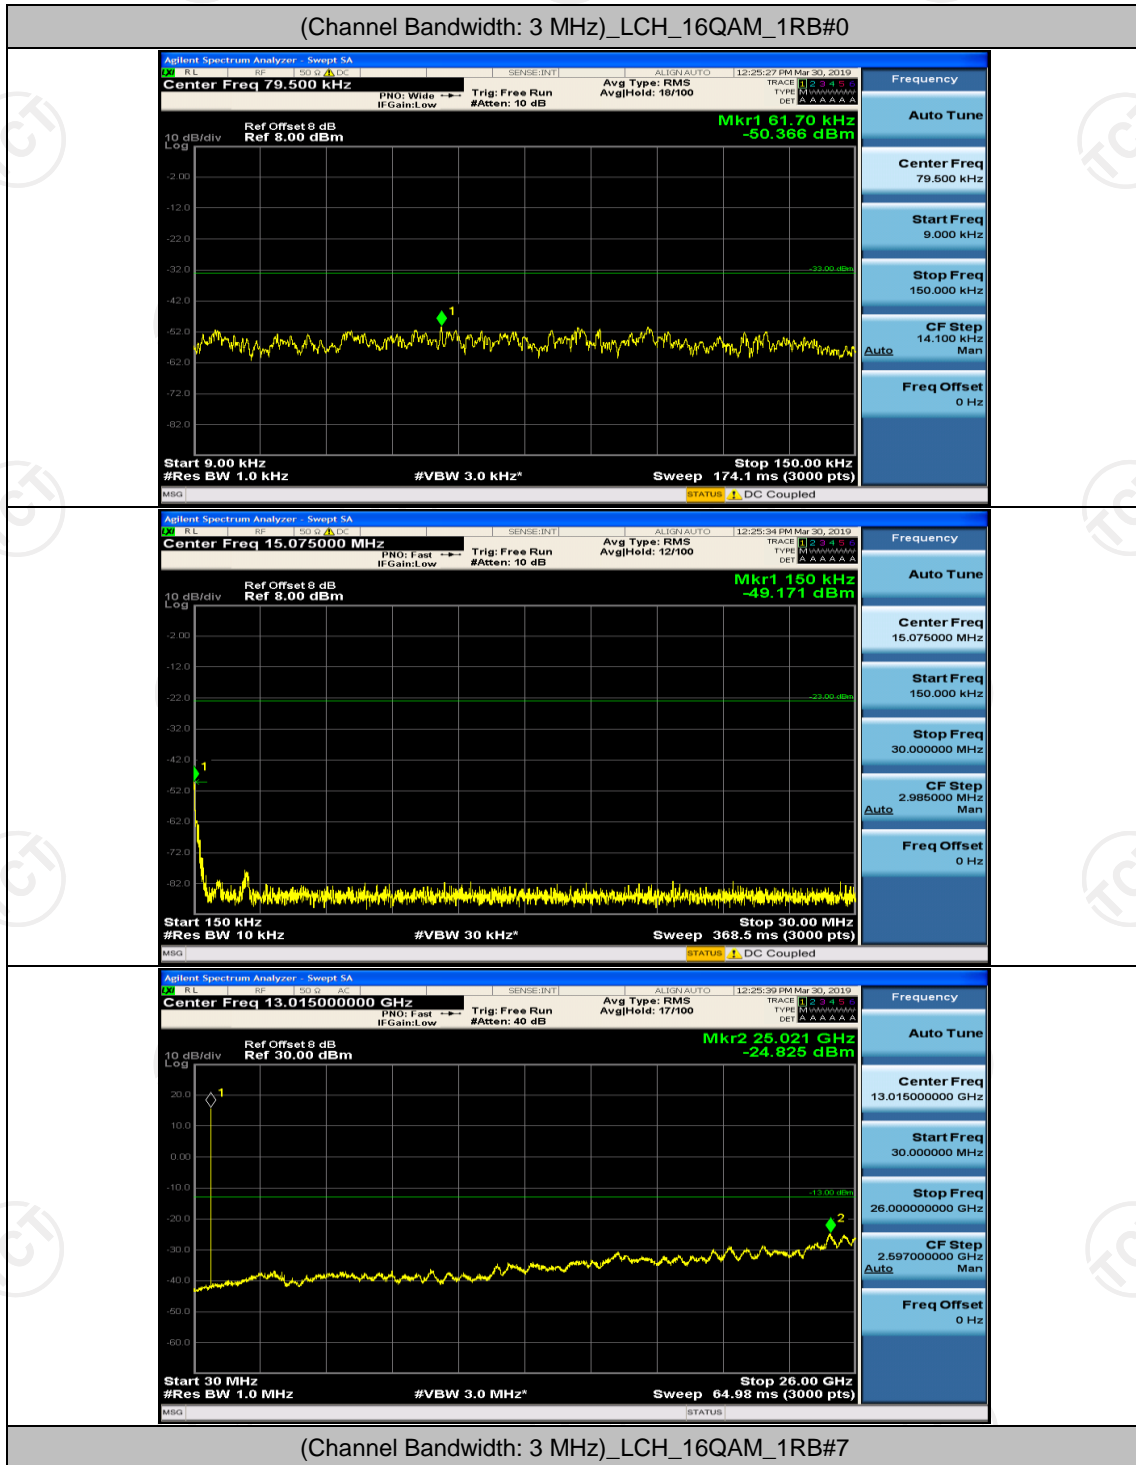

(Channel Bandwidth: 1.4 MHz)_LCH_16QAM_1RB#0

(Channel Bandwidth: 1.4 MHz)_LCH_16QAM_1RB#3

Channel Bandwidth: 3 MHz

Channel Bandwidth: 5 MHz