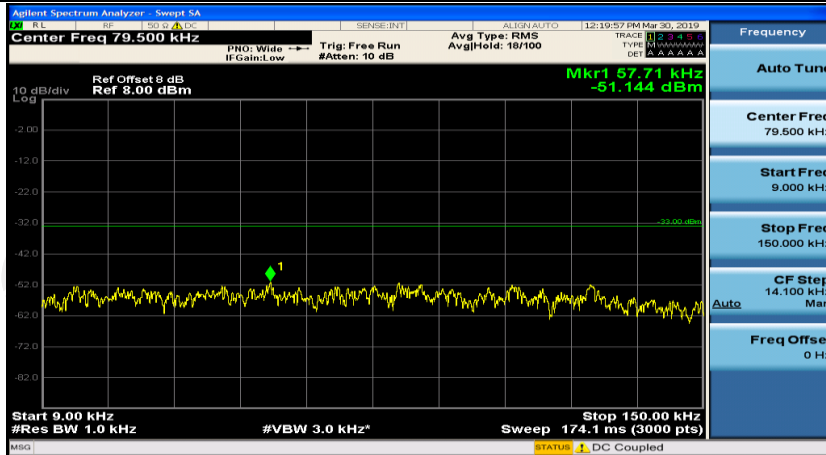

(Channel Bandwidth: 1.4 MHz)_LCH_16QAM_1RB#0

(Channel Bandwidth: 1.4 MHz)_LCH_16QAM_1RB#3

Channel Bandwidth: 3 MHz

Channel Bandwidth: 5 MHz