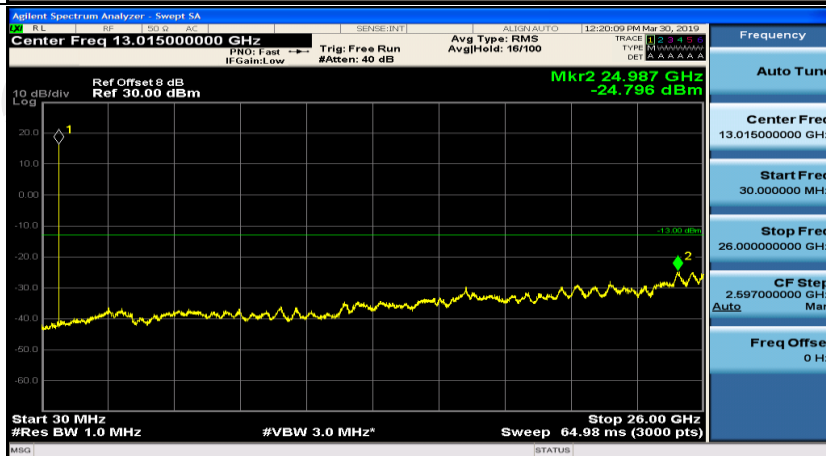

(Channel Bandwidth: 1.4 MHz)_LCH_16QAM_1RB#0

(Channel Bandwidth: 1.4 MHz)_LCH_16QAM_1RB#3

Channel Bandwidth: 3 MHz

Channel Bandwidth: 5 MHz