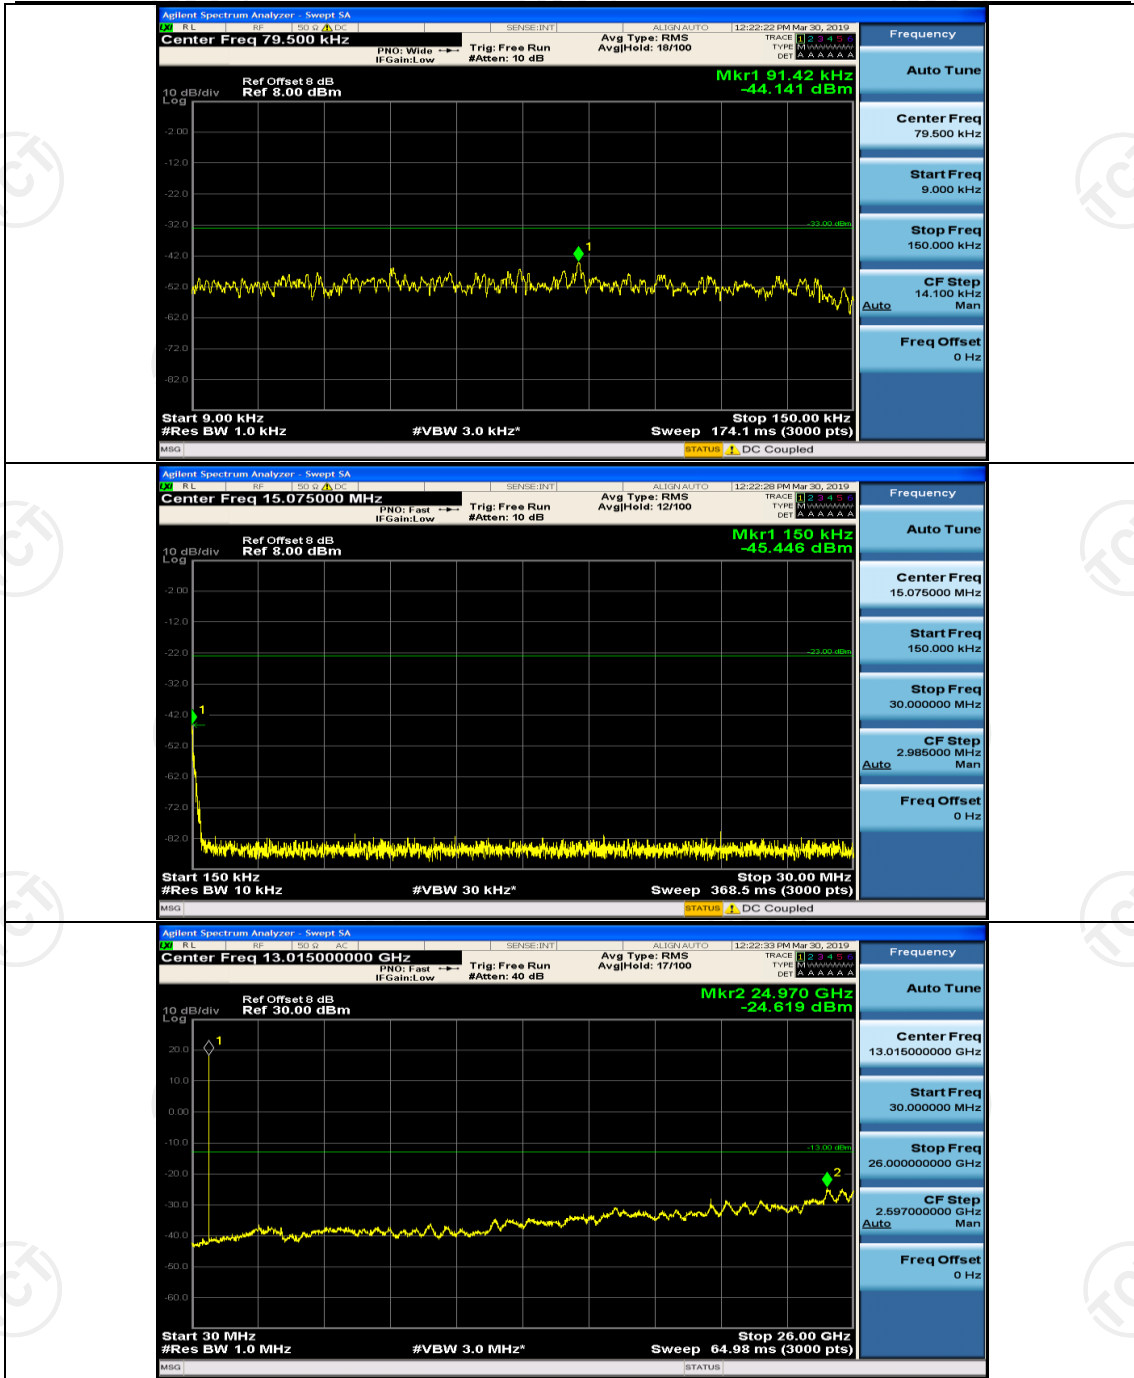

(Channel Bandwidth: 1.4 MHz)_LCH_16QAM_1RB#0

(Channel Bandwidth: 1.4 MHz)_LCH_16QAM_1RB#3

Channel Bandwidth: 3 MHz

Channel Bandwidth: 5 MHz