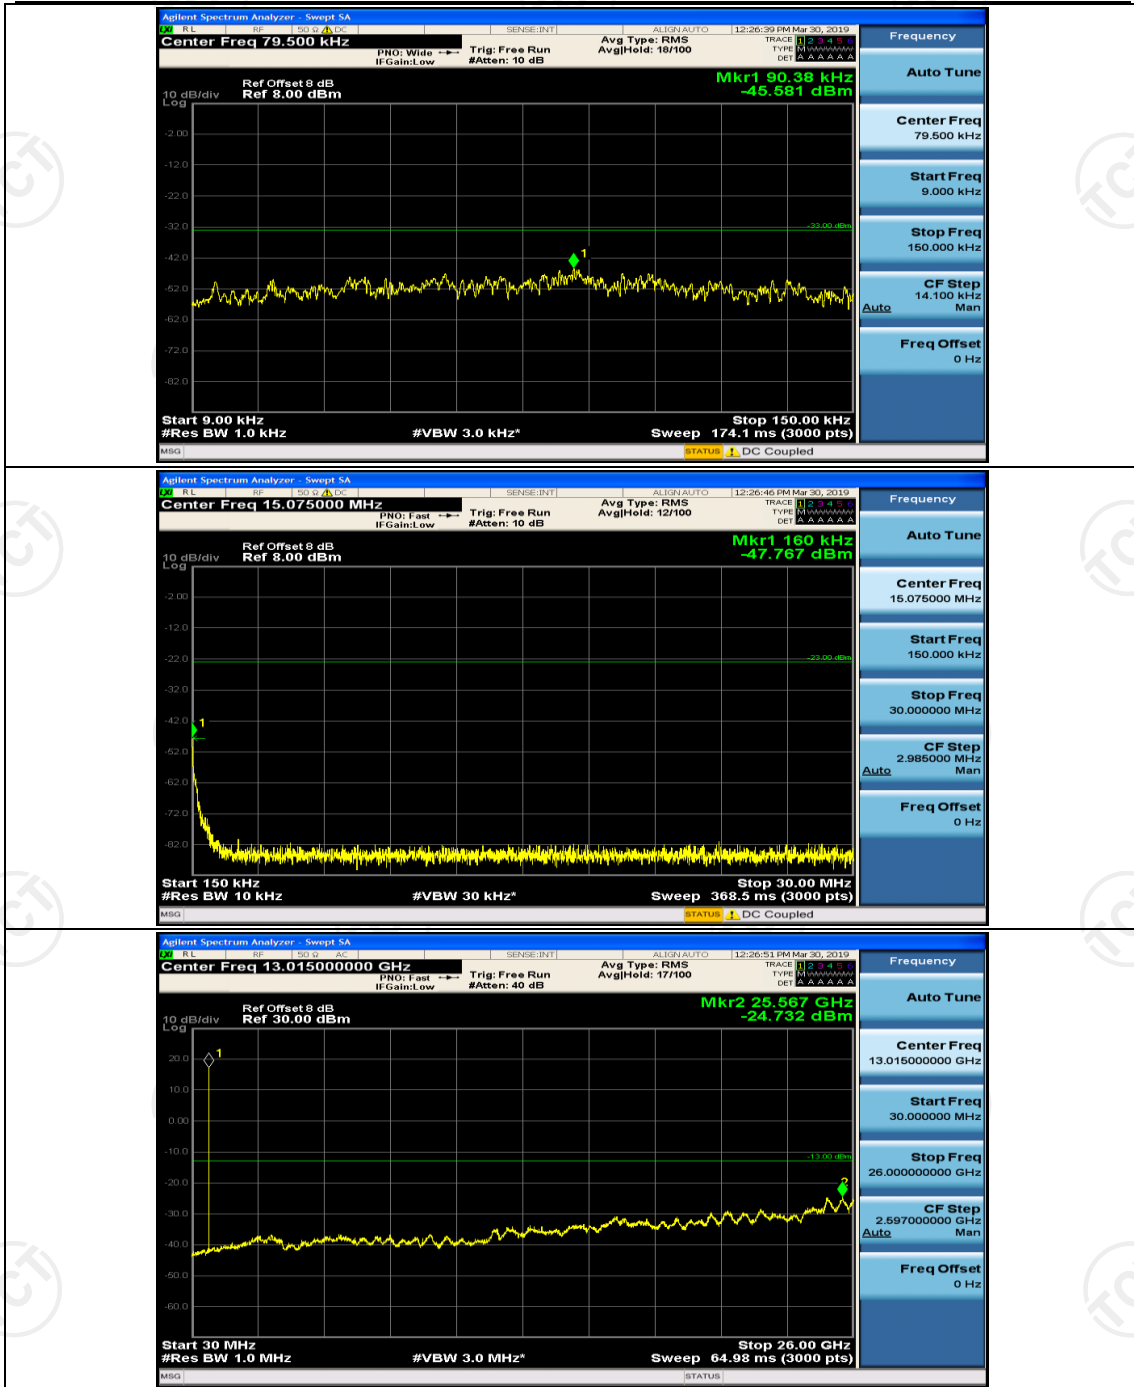

(Channel Bandwidth: 1.4 MHz)_LCH_16QAM_1RB#0

(Channel Bandwidth: 1.4 MHz)_LCH_16QAM_1RB#3

Channel Bandwidth: 3 MHz

Channel Bandwidth: 5 MHz