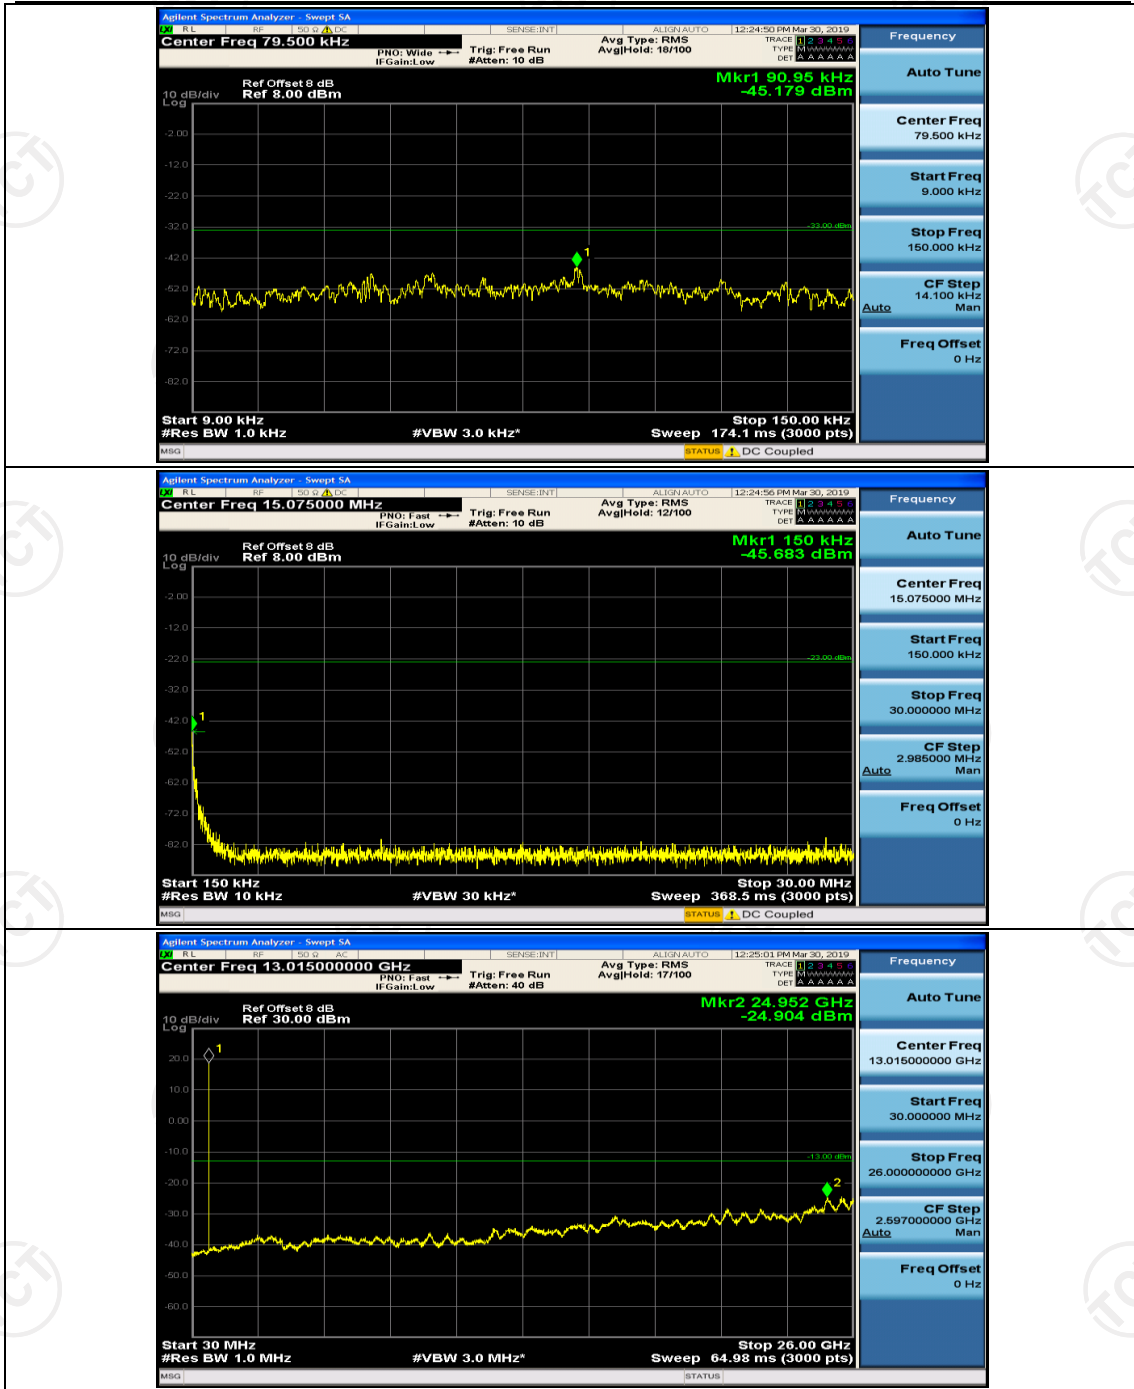

(Channel Bandwidth: 1.4 MHz)_LCH_16QAM_1RB#0

(Channel Bandwidth: 1.4 MHz)_LCH_16QAM_1RB#3

Channel Bandwidth: 3 MHz

Channel Bandwidth: 5 MHz