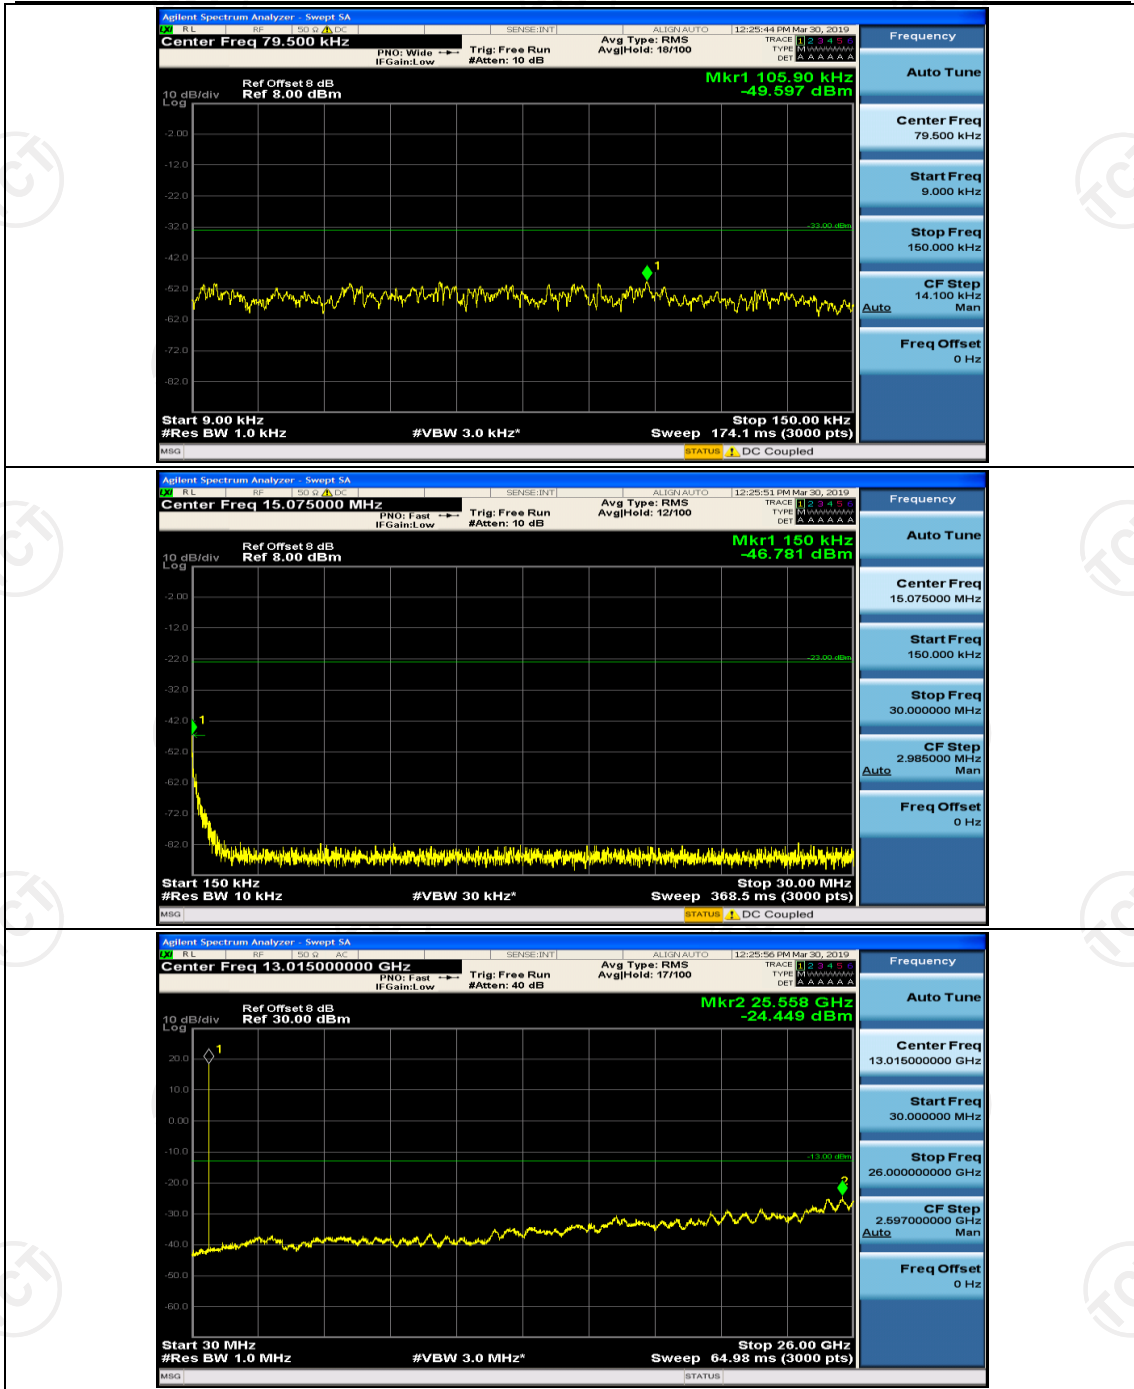

(Channel Bandwidth: 1.4 MHz)_LCH_16QAM_1RB#0

(Channel Bandwidth: 1.4 MHz)_LCH_16QAM_1RB#3

Channel Bandwidth: 3 MHz

Channel Bandwidth: 5 MHz