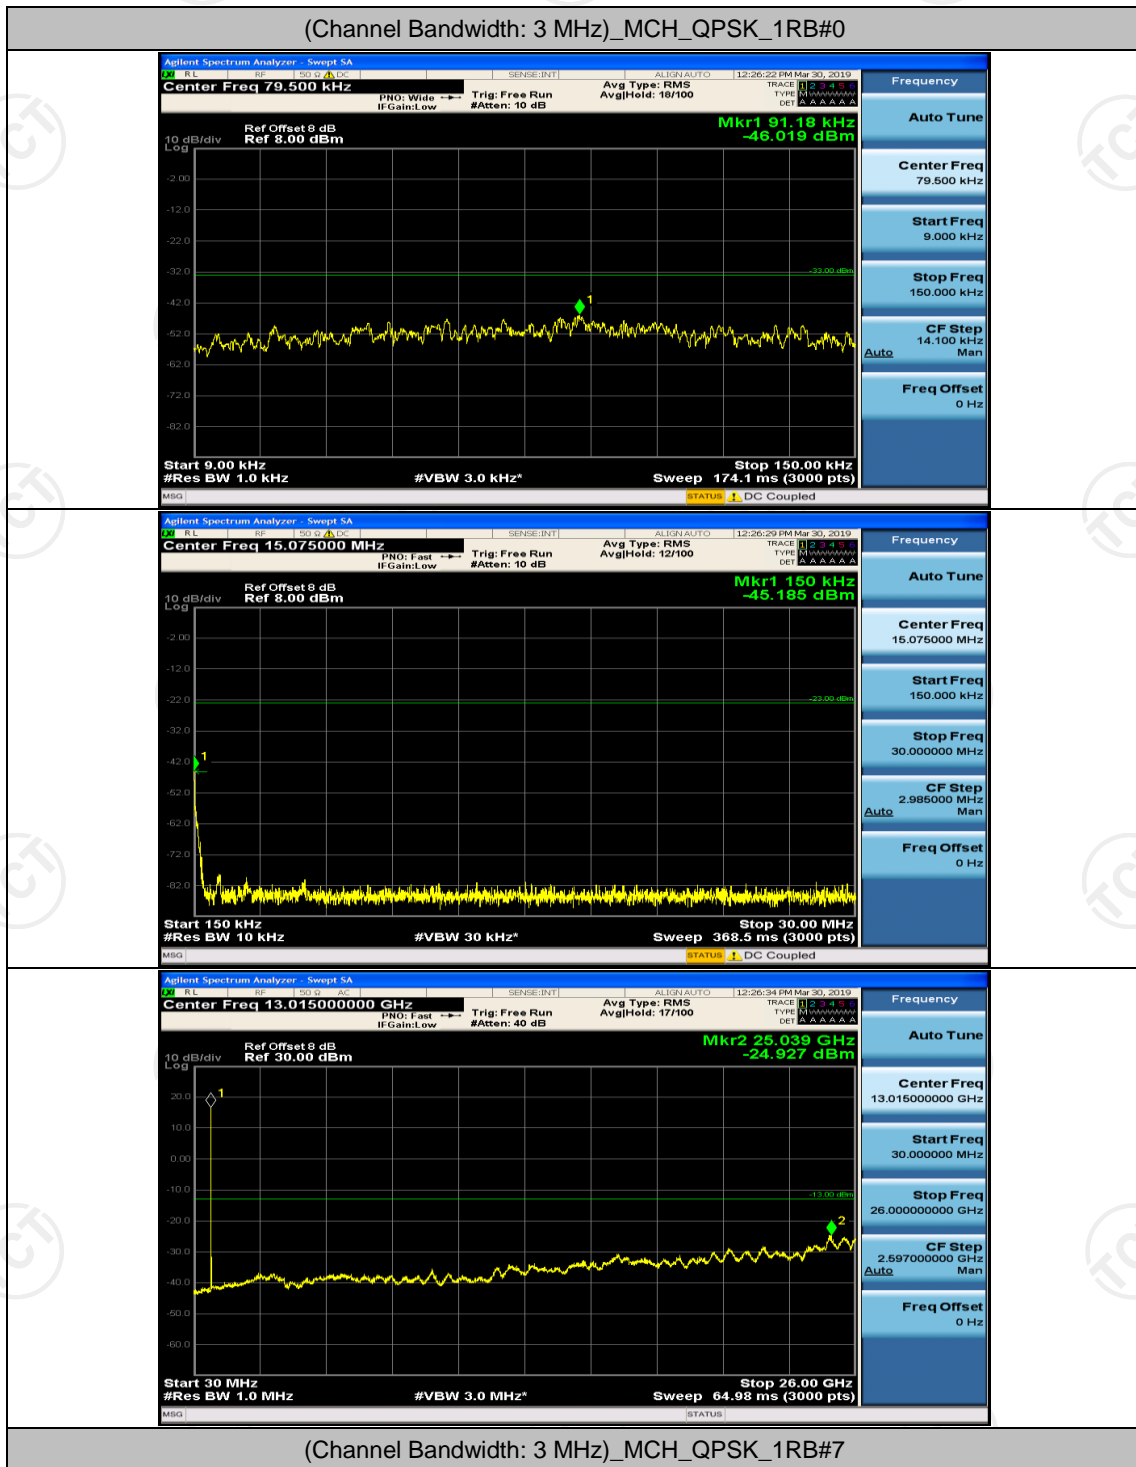

(Channel Bandwidth: 1.4 MHz)_LCH_16QAM_1RB#0

(Channel Bandwidth: 1.4 MHz)_LCH_16QAM_1RB#3

Channel Bandwidth: 3 MHz

Channel Bandwidth: 5 MHz