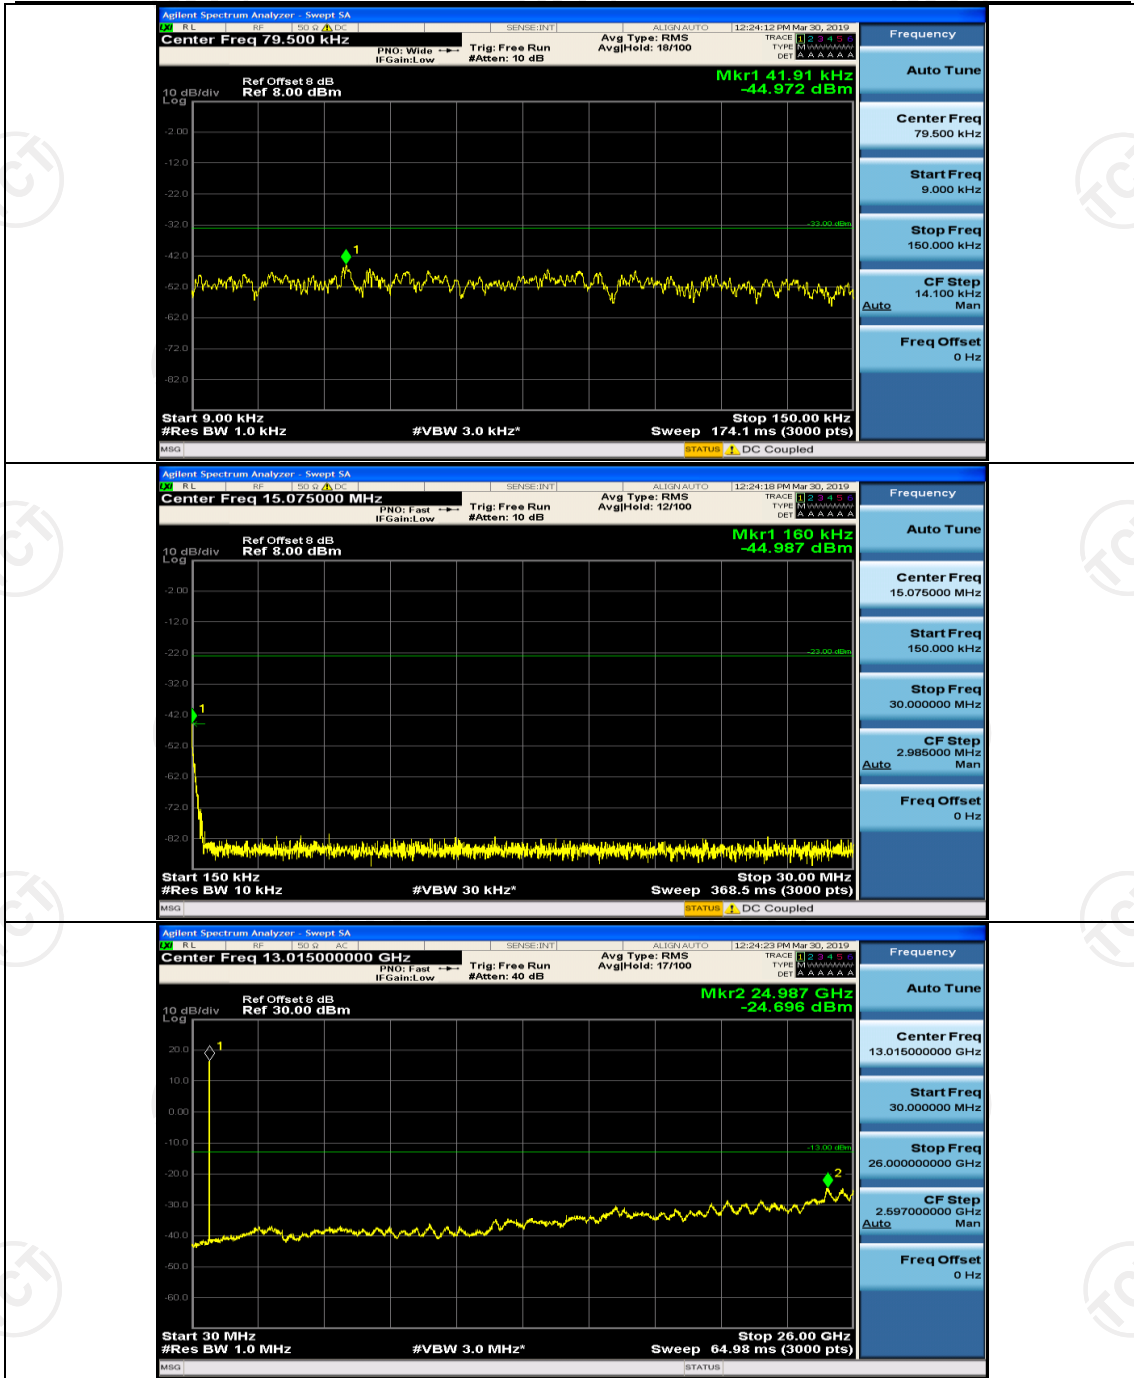

(Channel Bandwidth: 1.4 MHz)_LCH_16QAM_1RB#0

(Channel Bandwidth: 1.4 MHz)_LCH_16QAM_1RB#3

Channel Bandwidth: 3 MHz

Channel Bandwidth: 5 MHz