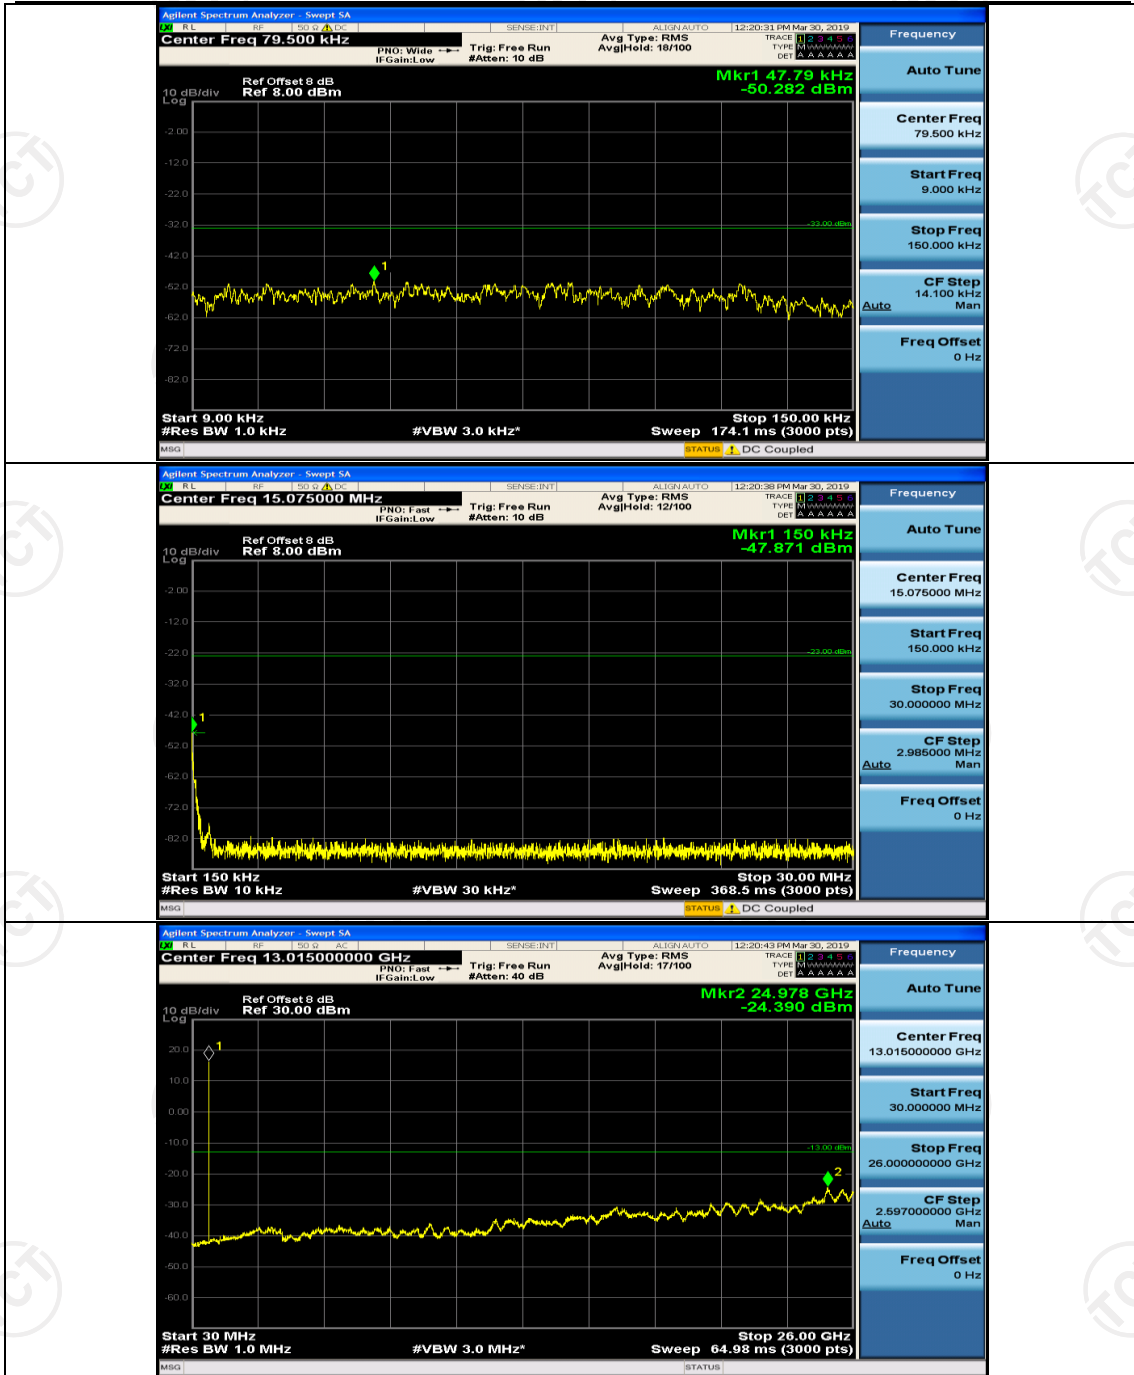

(Channel Bandwidth: 1.4 MHz)_LCH_16QAM_1RB#0

(Channel Bandwidth: 1.4 MHz)_LCH_16QAM_1RB#3

Channel Bandwidth: 3 MHz

Channel Bandwidth: 5 MHz