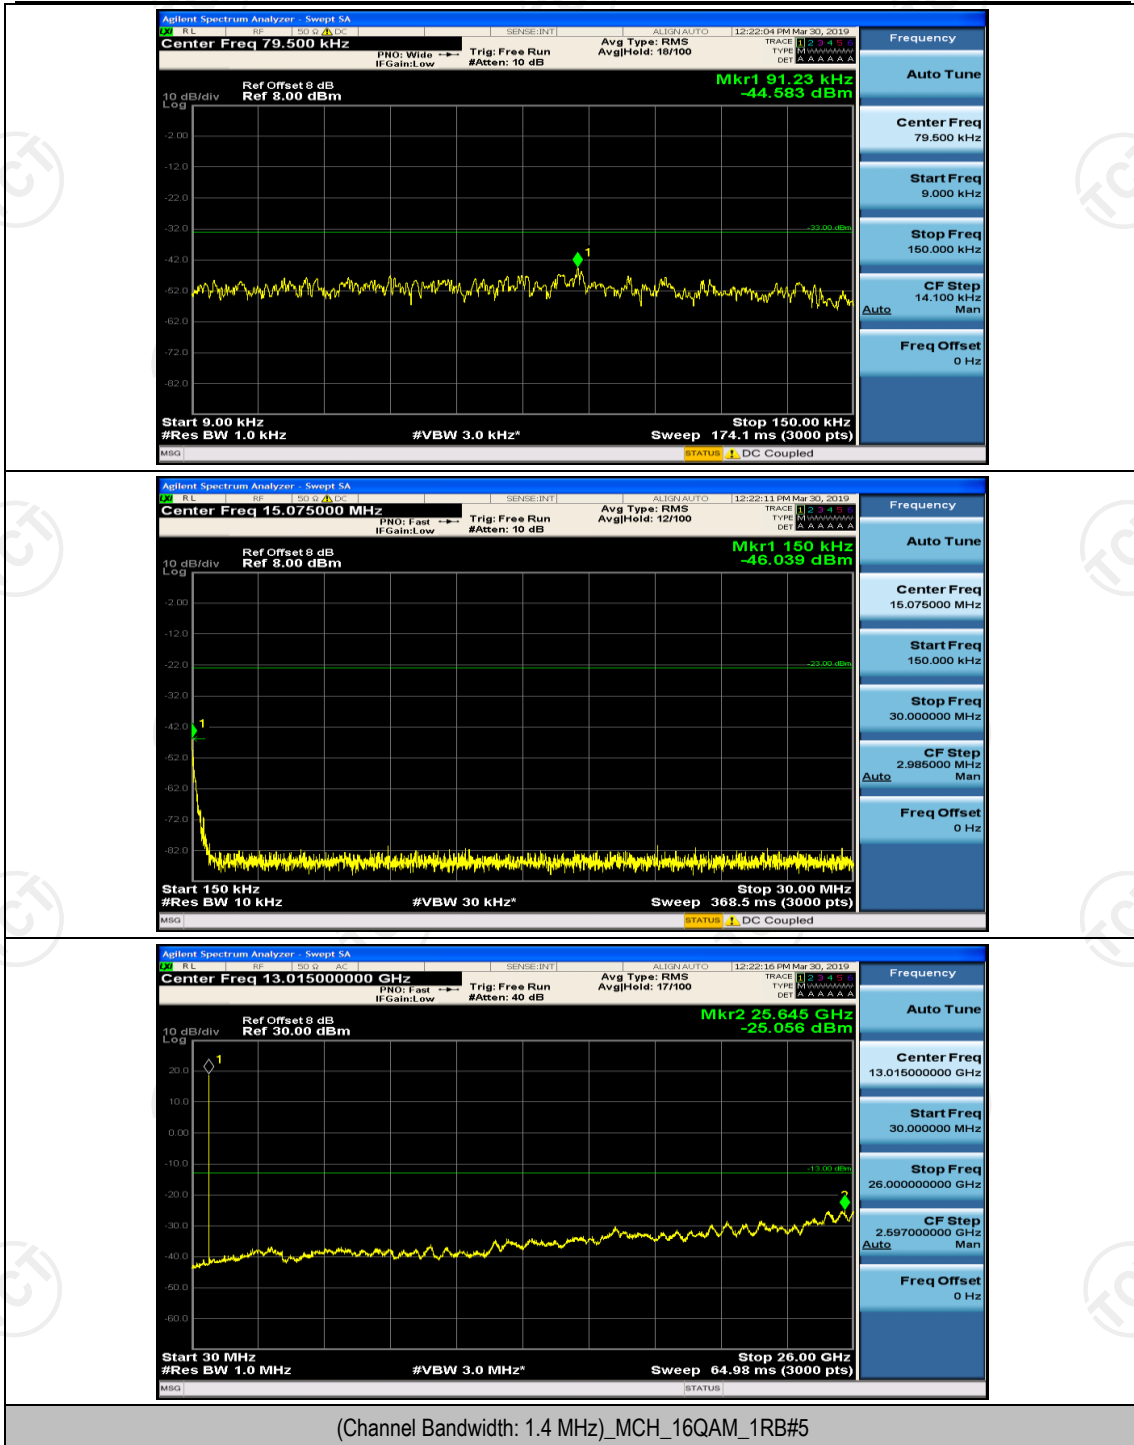

(Channel Bandwidth: 1.4 MHz)_LCH_16QAM_1RB#0

(Channel Bandwidth: 1.4 MHz)_LCH_16QAM_1RB#3

Channel Bandwidth: 3 MHz

Channel Bandwidth: 5 MHz