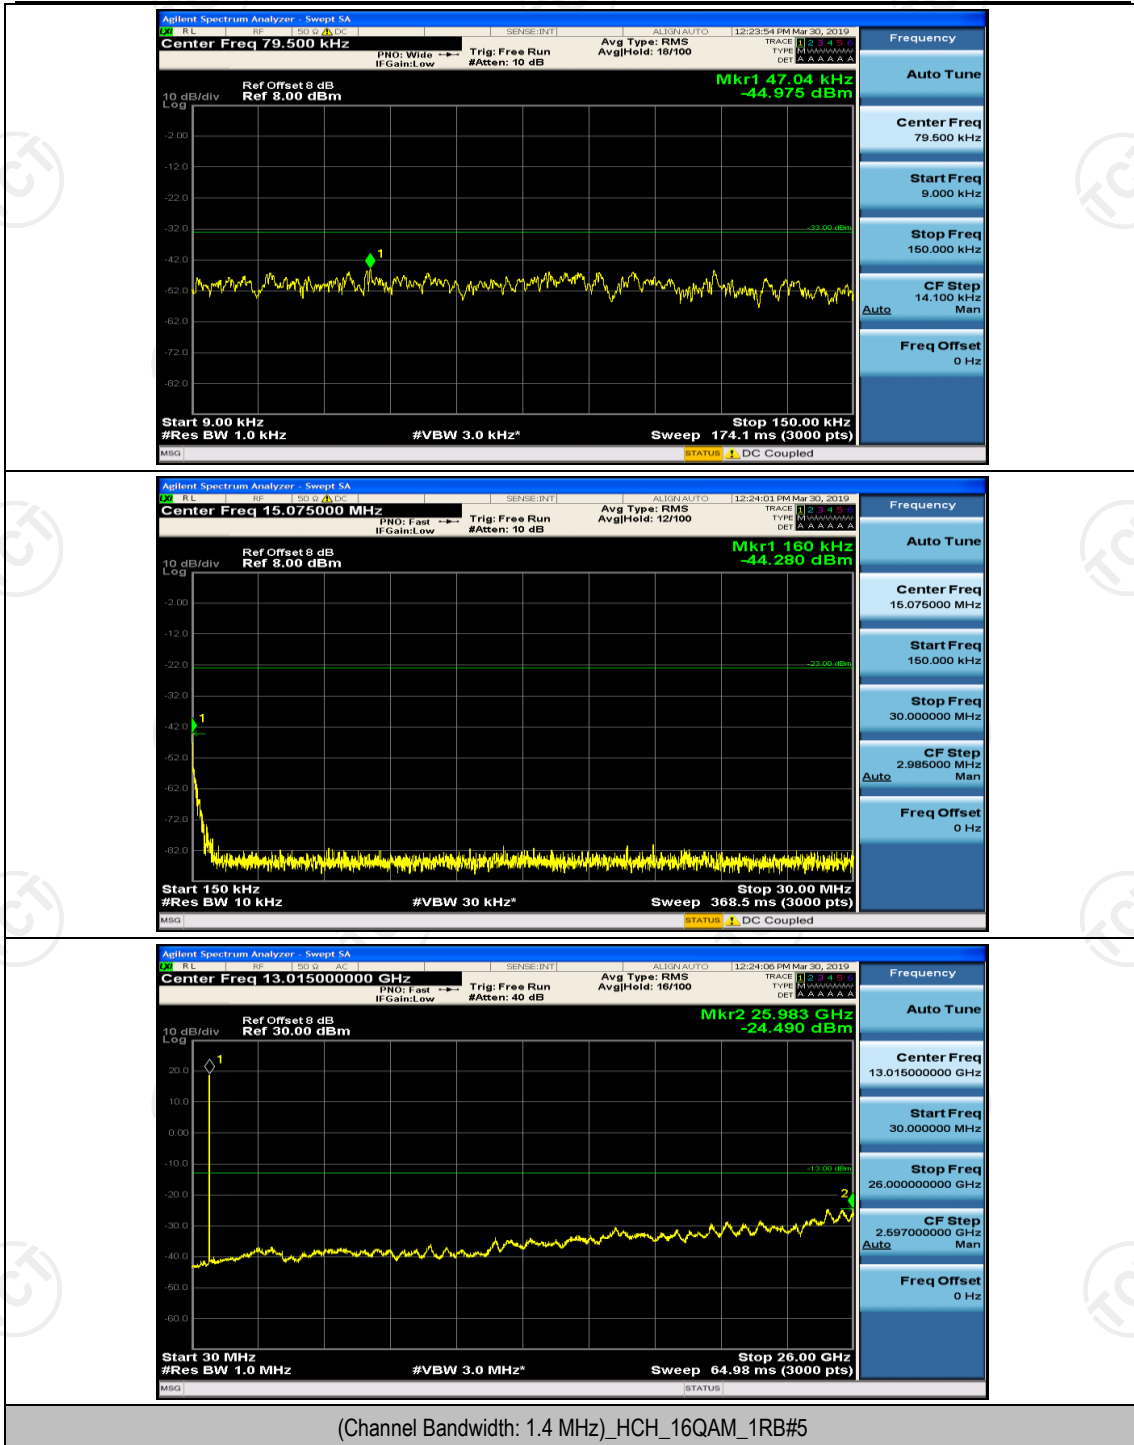

(Channel Bandwidth: 1.4 MHz)_LCH_16QAM_1RB#0

(Channel Bandwidth: 1.4 MHz)_LCH_16QAM_1RB#3

Channel Bandwidth: 3 MHz

Channel Bandwidth: 5 MHz