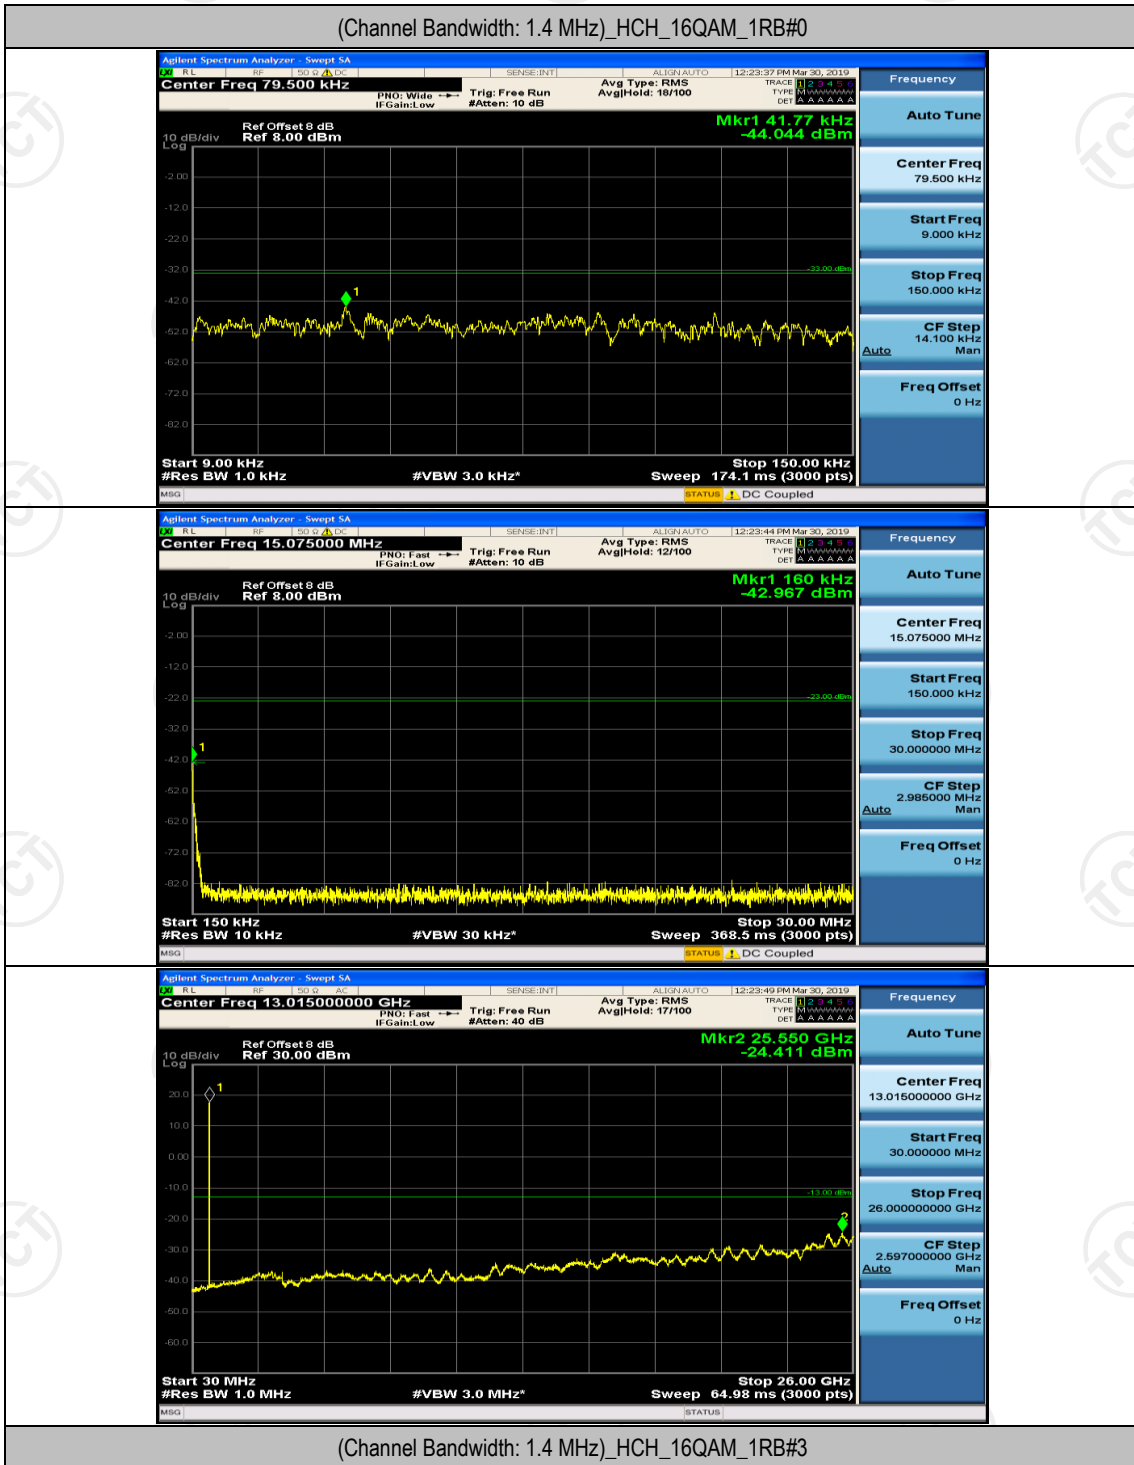

(Channel Bandwidth: 1.4 MHz)_LCH_16QAM_1RB#0

(Channel Bandwidth: 1.4 MHz)_LCH_16QAM_1RB#3

Channel Bandwidth: 3 MHz

Channel Bandwidth: 5 MHz