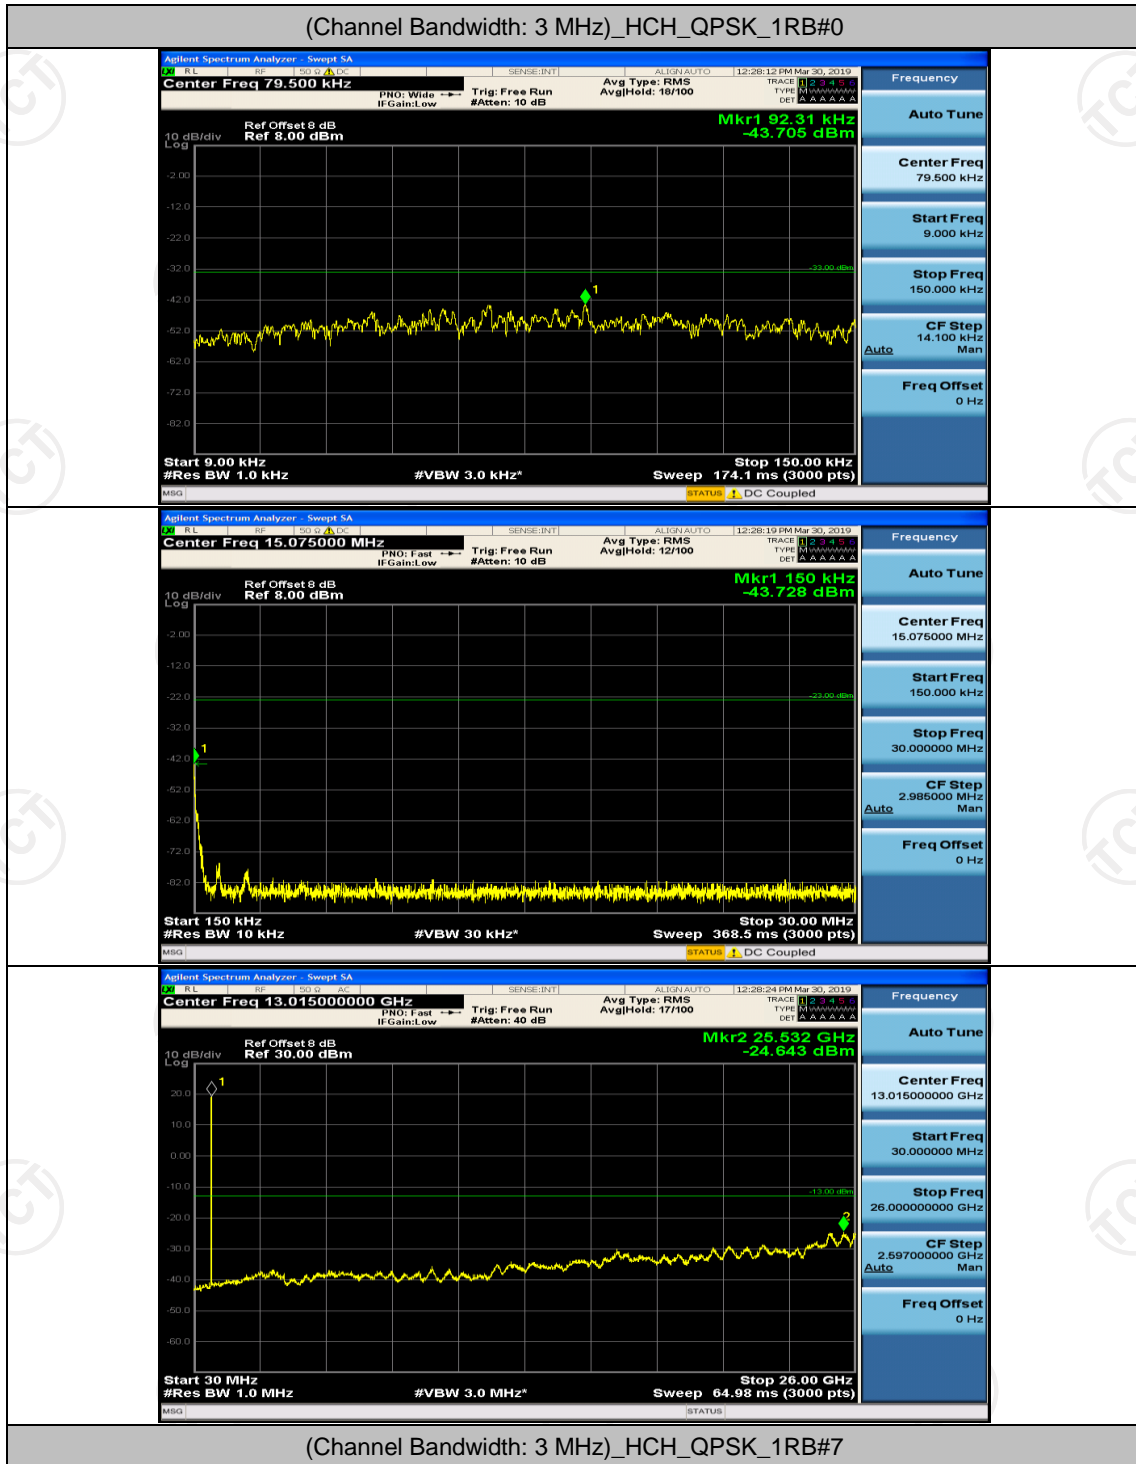

(Channel Bandwidth: 1.4 MHz)_LCH_16QAM_1RB#0

(Channel Bandwidth: 1.4 MHz)_LCH_16QAM_1RB#3

Channel Bandwidth: 3 MHz

Channel Bandwidth: 5 MHz