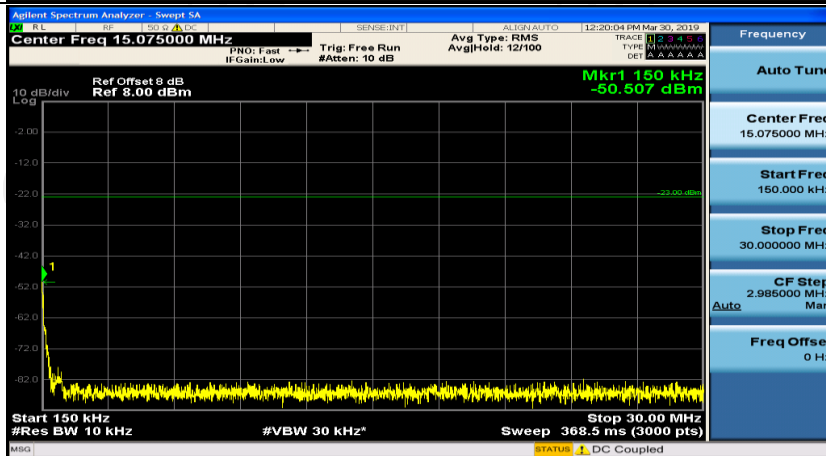

(Channel Bandwidth: 1.4 MHz)_LCH_16QAM_1RB#0

(Channel Bandwidth: 1.4 MHz)_LCH_16QAM_1RB#3

Channel Bandwidth: 3 MHz

Channel Bandwidth: 5 MHz