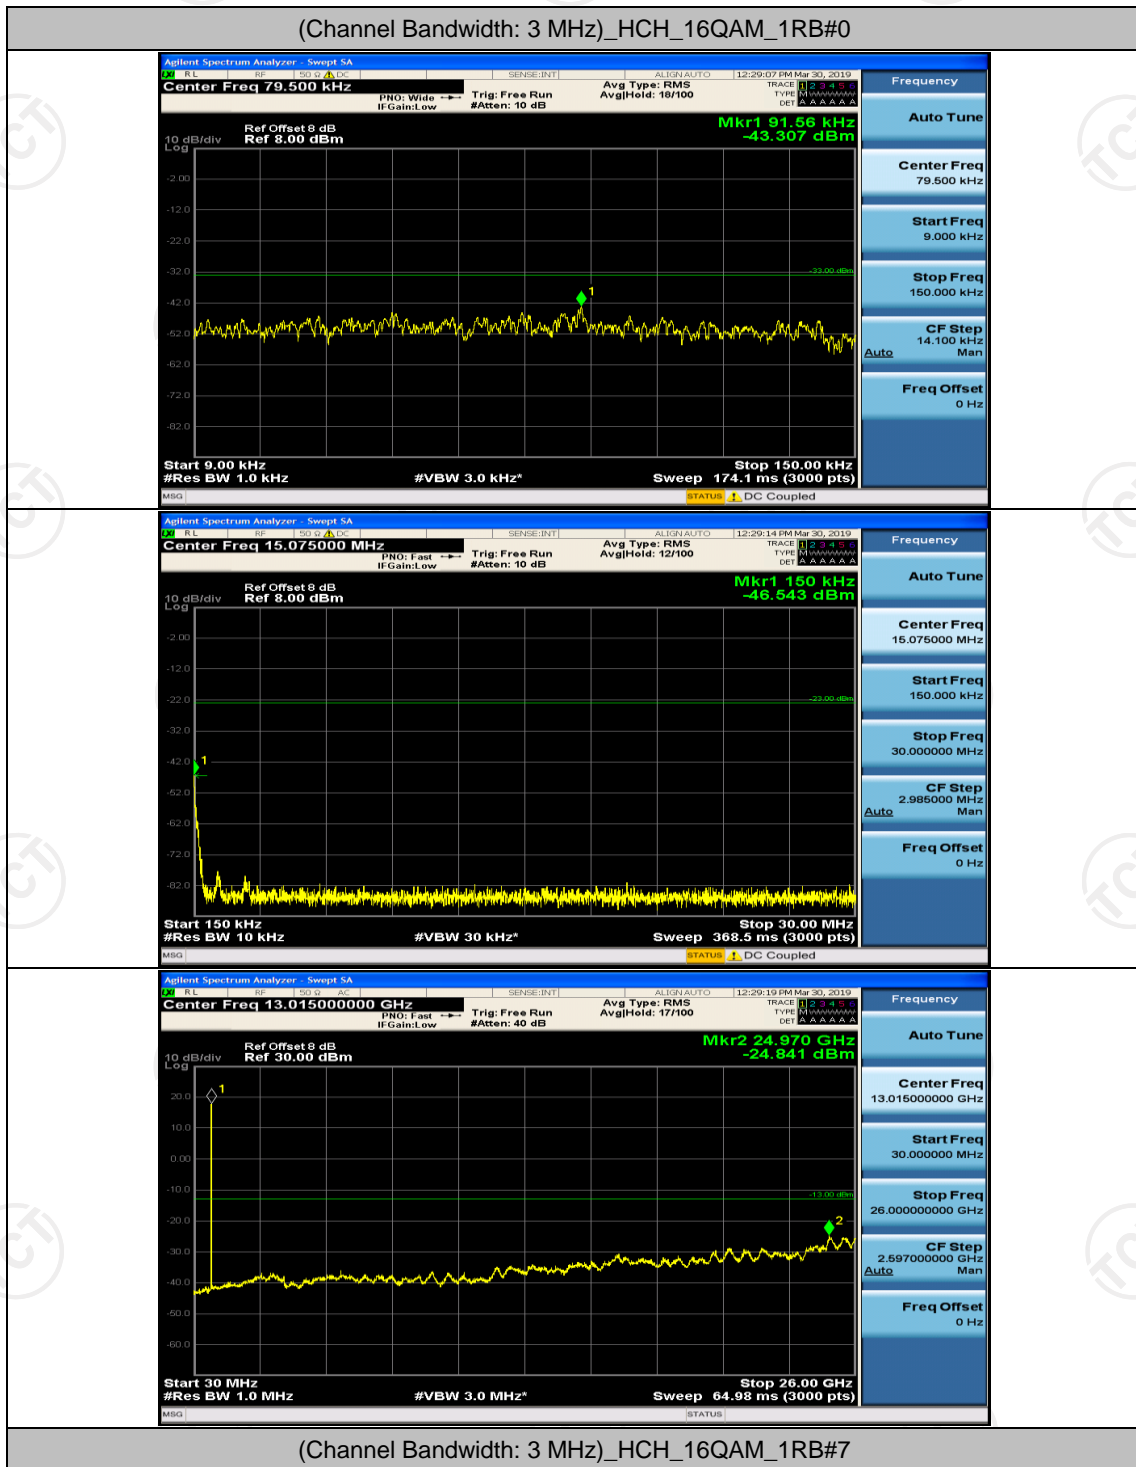

(Channel Bandwidth: 1.4 MHz)_LCH_16QAM_1RB#0

(Channel Bandwidth: 1.4 MHz)_LCH_16QAM_1RB#3

Channel Bandwidth: 3 MHz

Channel Bandwidth: 5 MHz