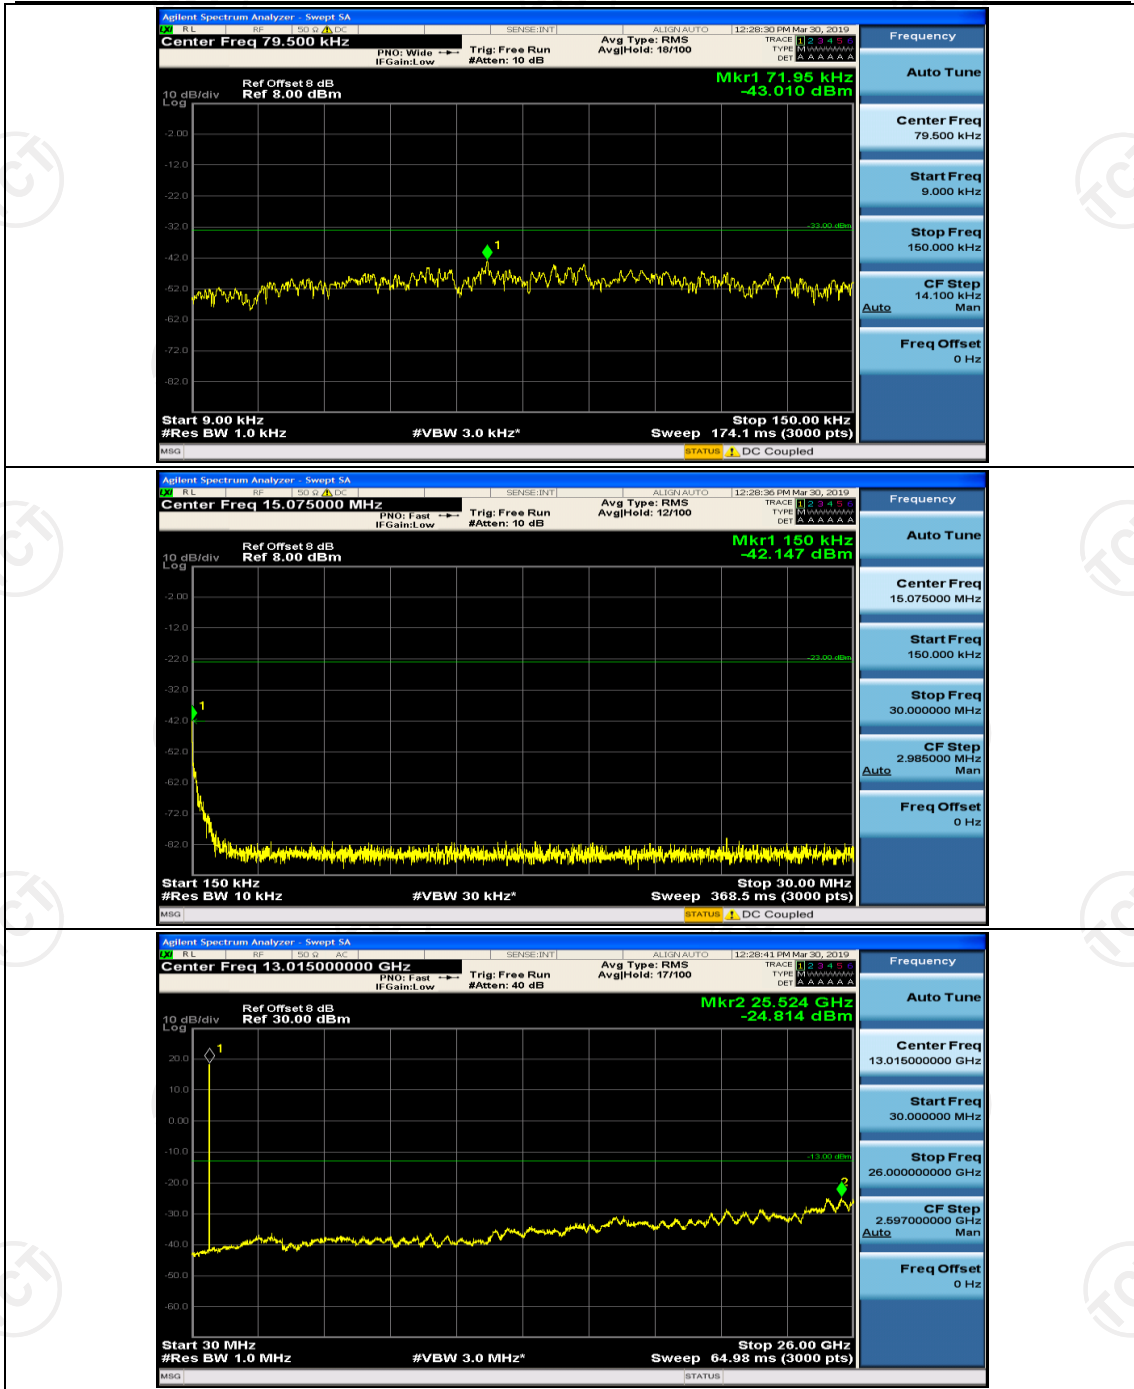

(Channel Bandwidth: 1.4 MHz)_LCH_16QAM_1RB#0

(Channel Bandwidth: 1.4 MHz)_LCH_16QAM_1RB#3

Channel Bandwidth: 3 MHz

Channel Bandwidth: 5 MHz