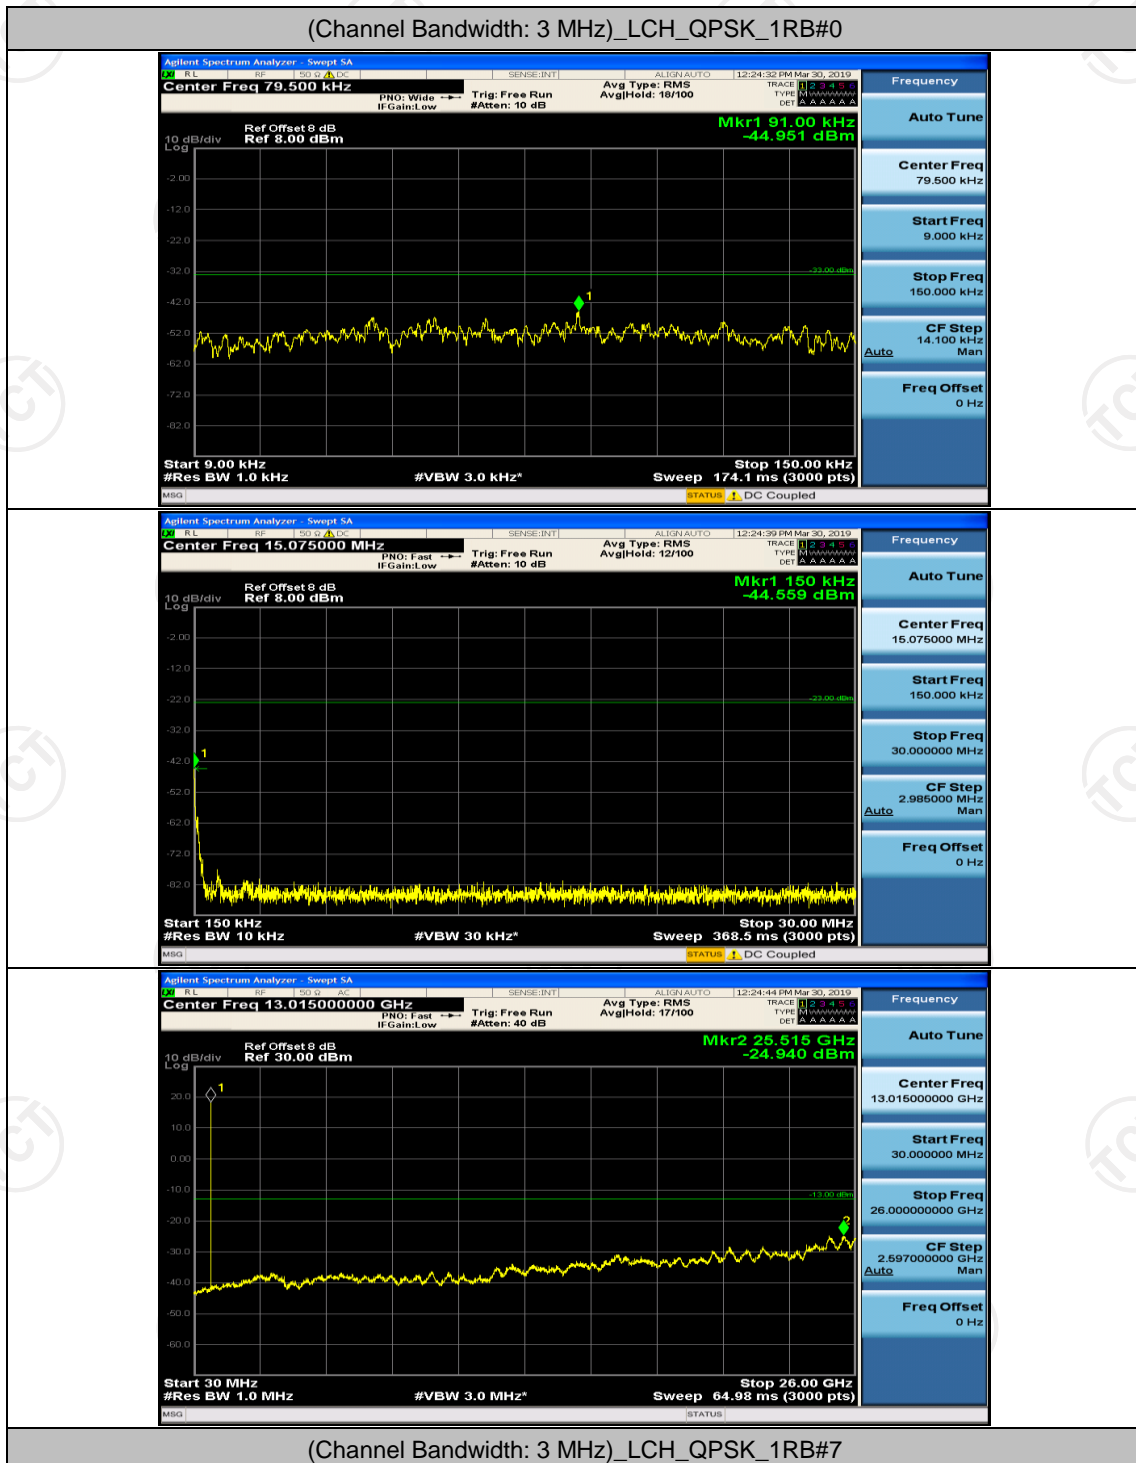

(Channel Bandwidth: 1.4 MHz)_LCH_16QAM_1RB#0

(Channel Bandwidth: 1.4 MHz)_LCH_16QAM_1RB#3

Channel Bandwidth: 3 MHz

Channel Bandwidth: 5 MHz