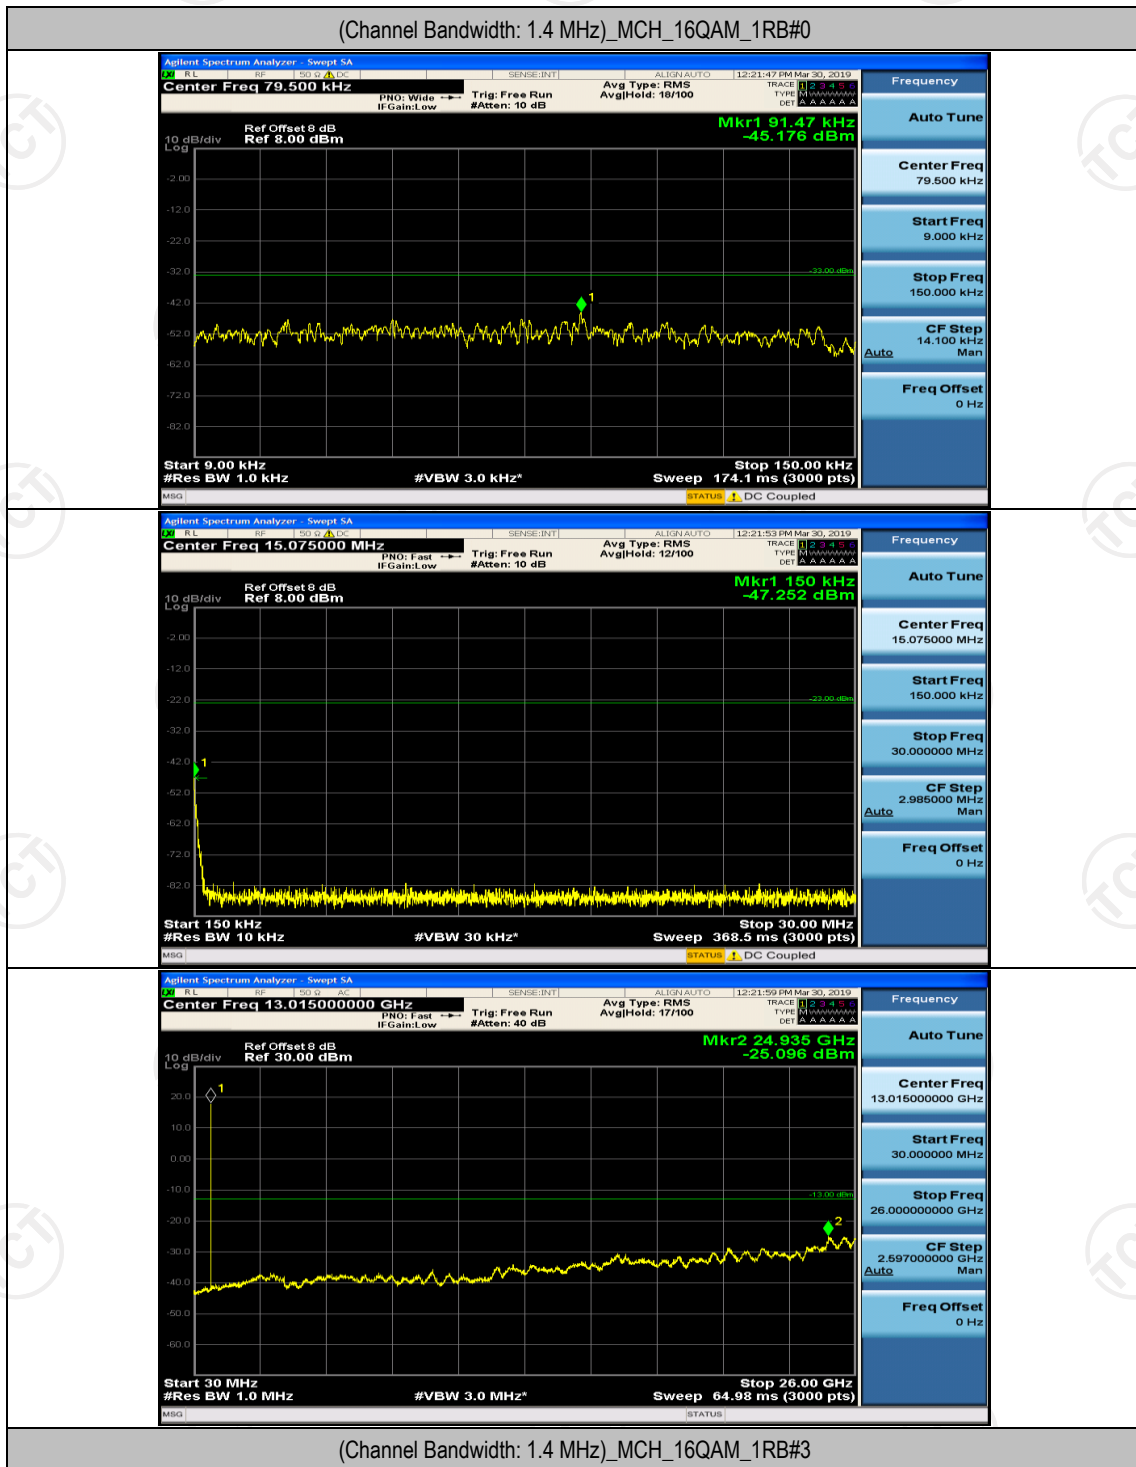

(Channel Bandwidth: 1.4 MHz)_LCH_16QAM_1RB#0

(Channel Bandwidth: 1.4 MHz)_LCH_16QAM_1RB#3

Channel Bandwidth: 3 MHz

Channel Bandwidth: 5 MHz