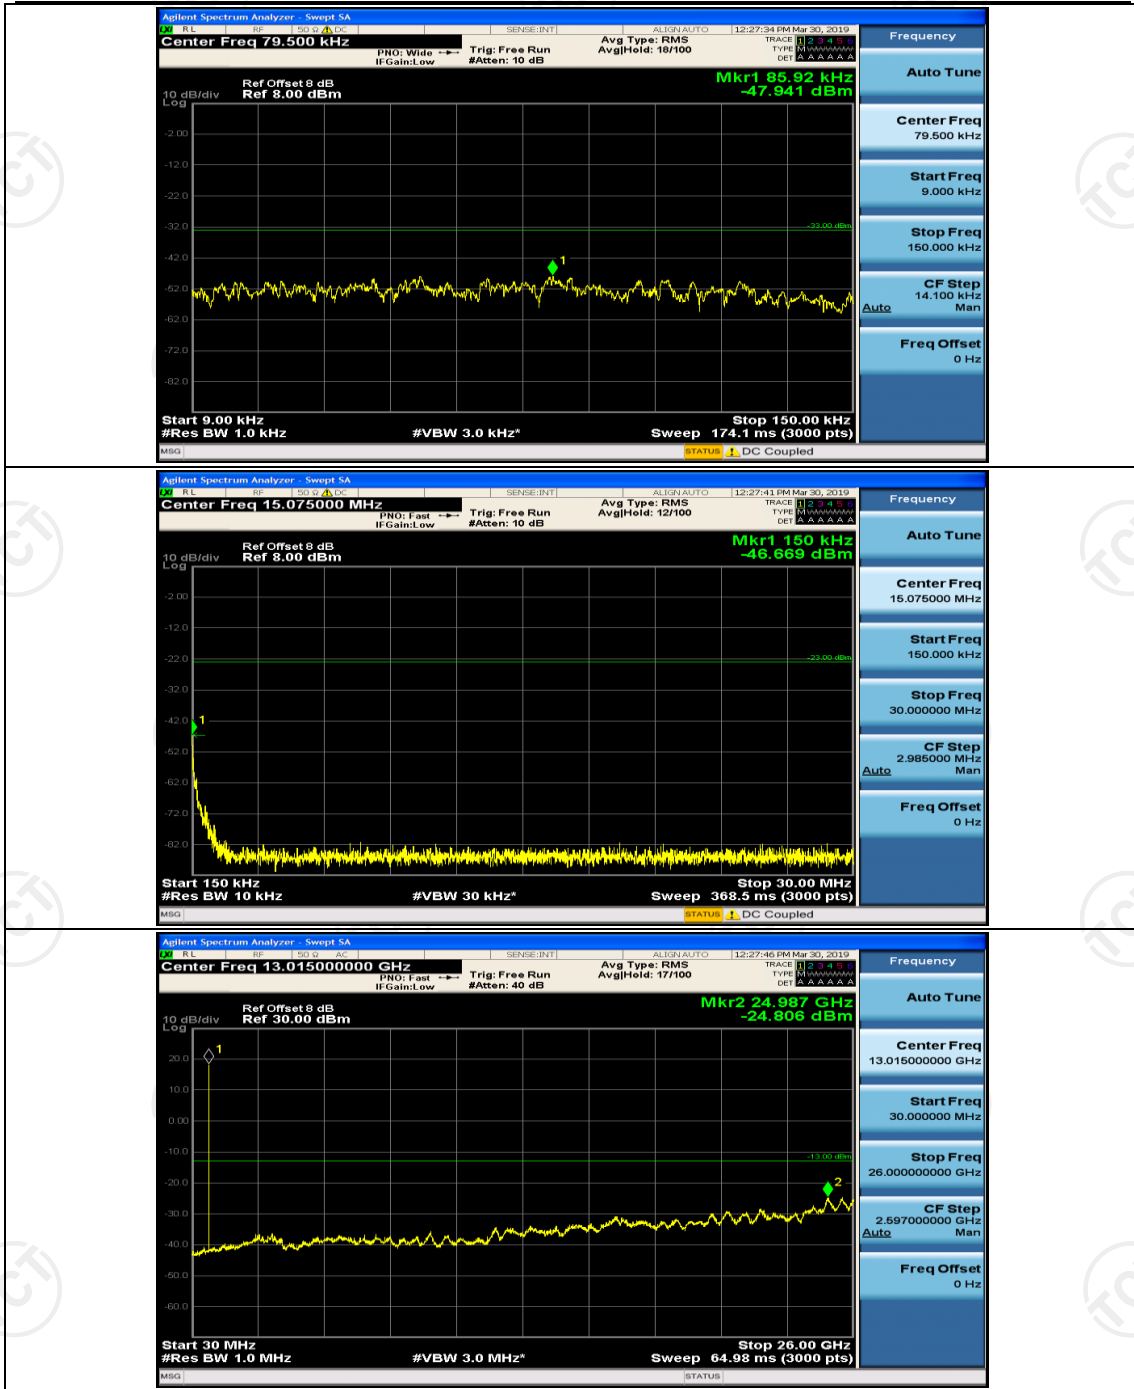

(Channel Bandwidth: 1.4 MHz)_LCH_16QAM_1RB#0

(Channel Bandwidth: 1.4 MHz)_LCH_16QAM_1RB#3

Channel Bandwidth: 3 MHz

Channel Bandwidth: 5 MHz