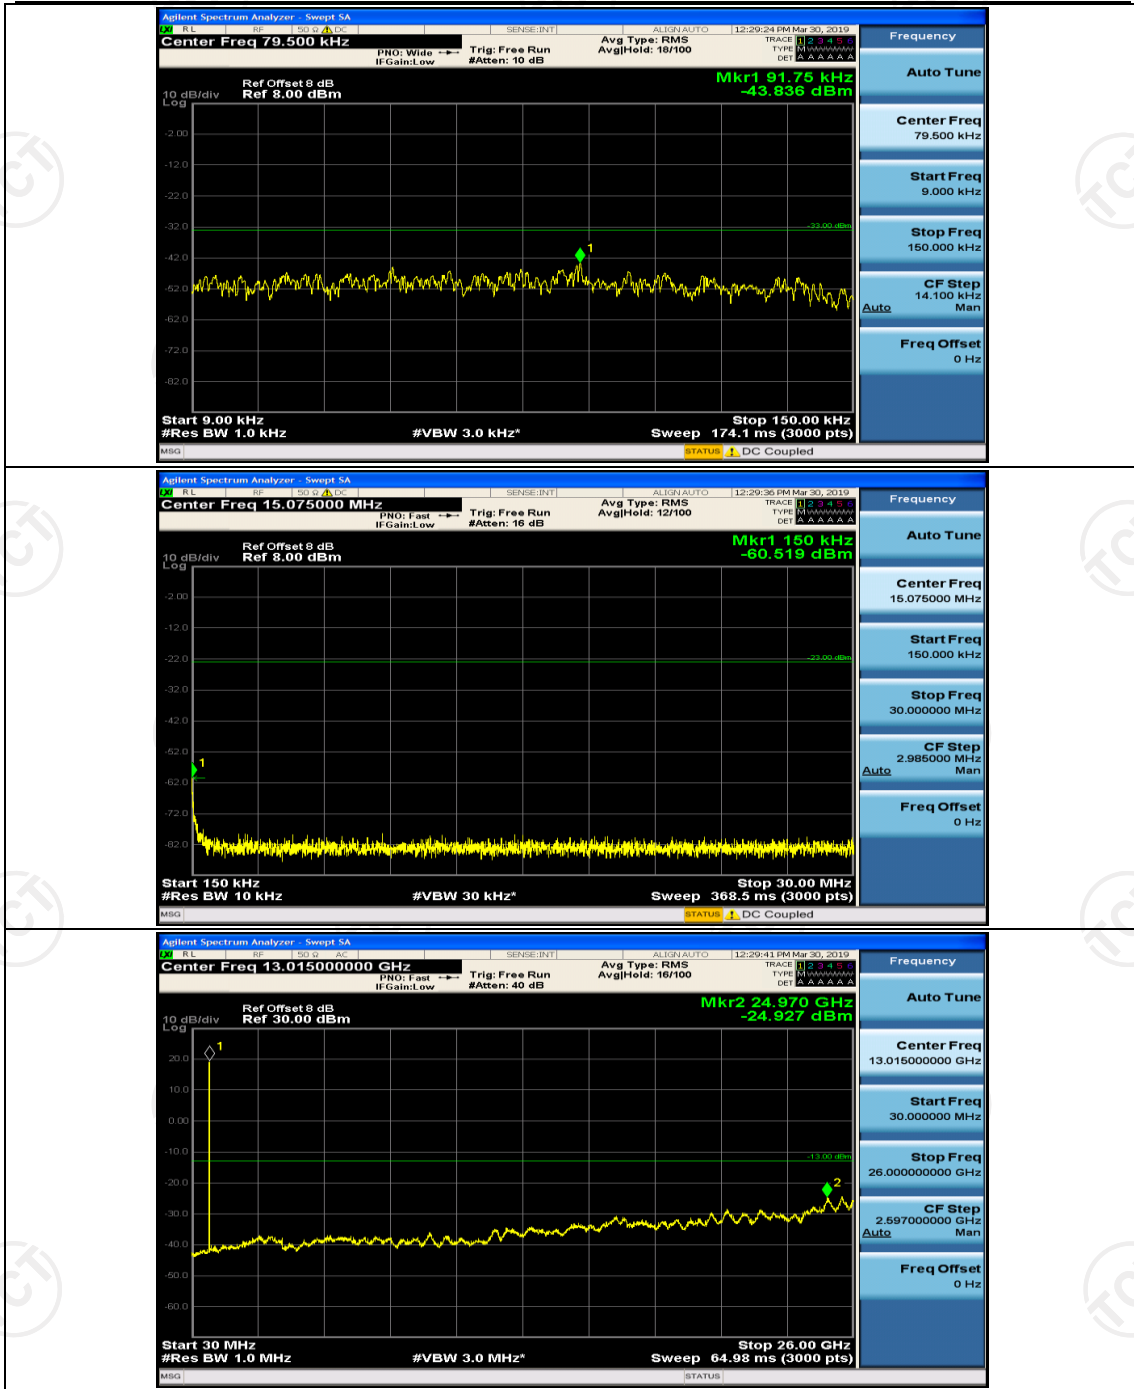

(Channel Bandwidth: 1.4 MHz)_LCH_16QAM_1RB#0

(Channel Bandwidth: 1.4 MHz)_LCH_16QAM_1RB#3

Channel Bandwidth: 3 MHz

Channel Bandwidth: 5 MHz