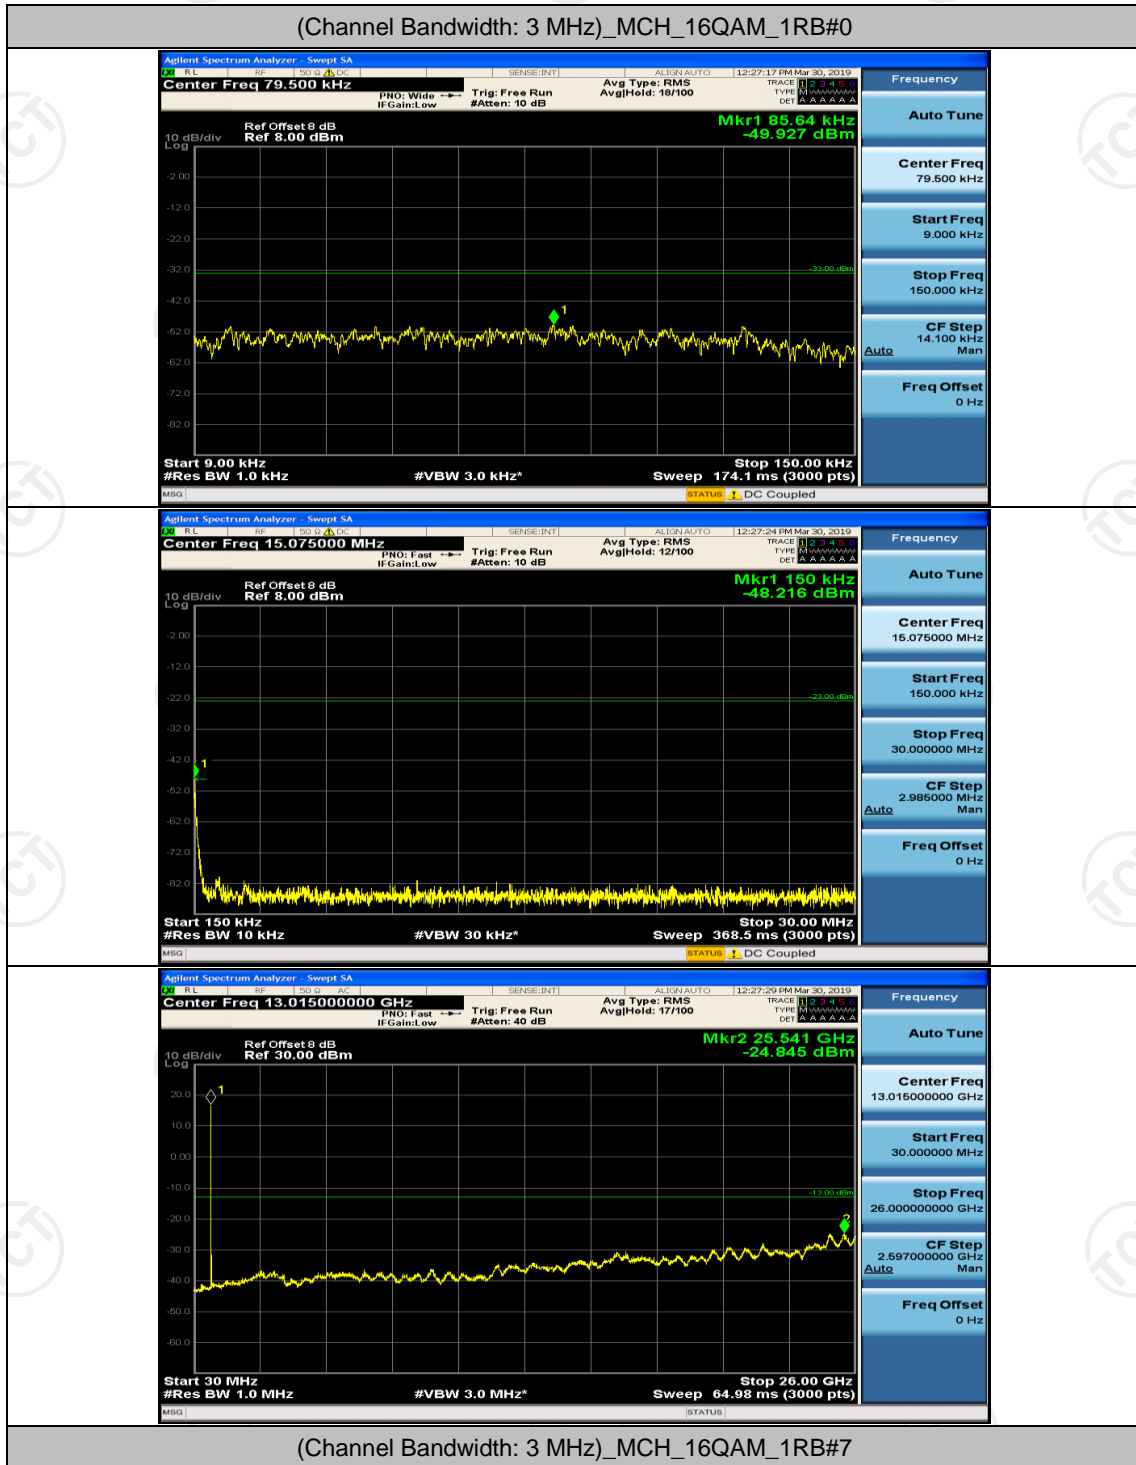

(Channel Bandwidth: 1.4 MHz)_LCH_16QAM_1RB#0

(Channel Bandwidth: 1.4 MHz)_LCH_16QAM_1RB#3

Channel Bandwidth: 3 MHz

Channel Bandwidth: 5 MHz