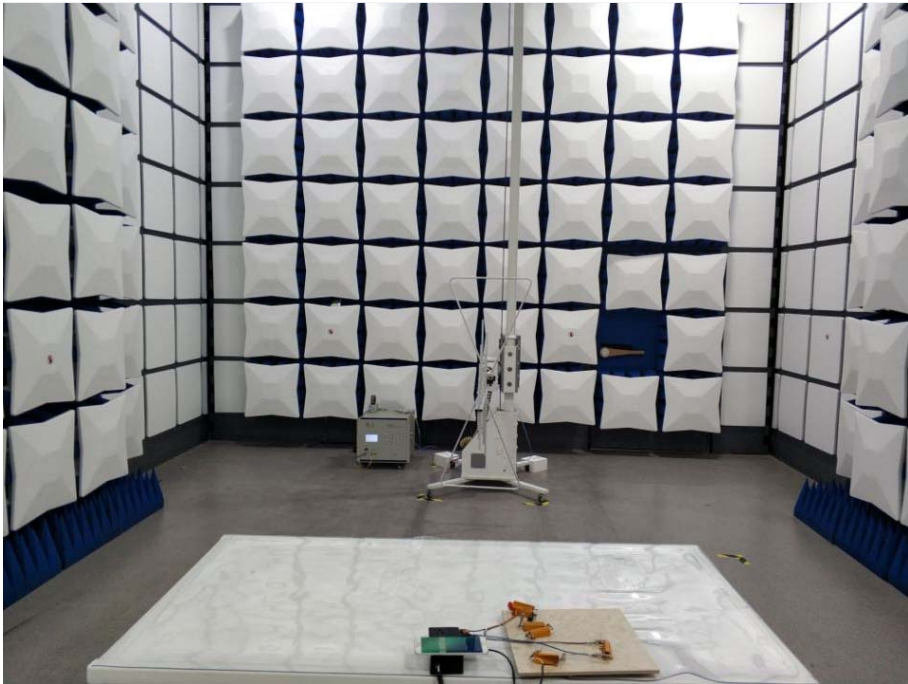

Test Model: QT160 - U
Radiated Emission

Conducted Power Line Emission test