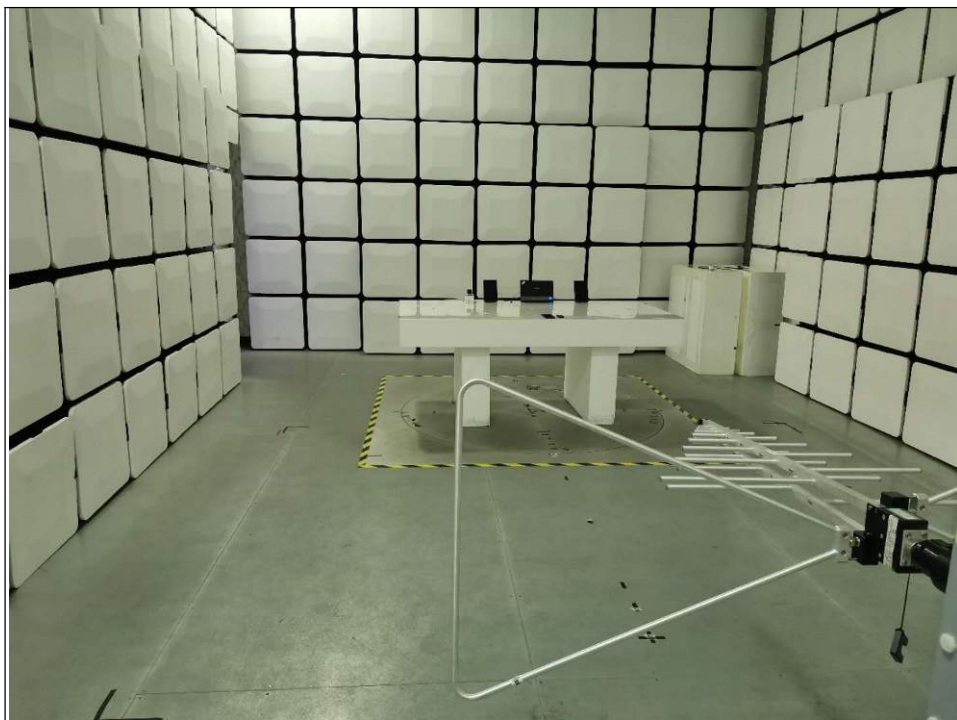

### Set-up for conducted emission test

### Set-up for radiated emission test

Frequency Range: 30MHz~1GHz

Frequency Range: Above 1GHz