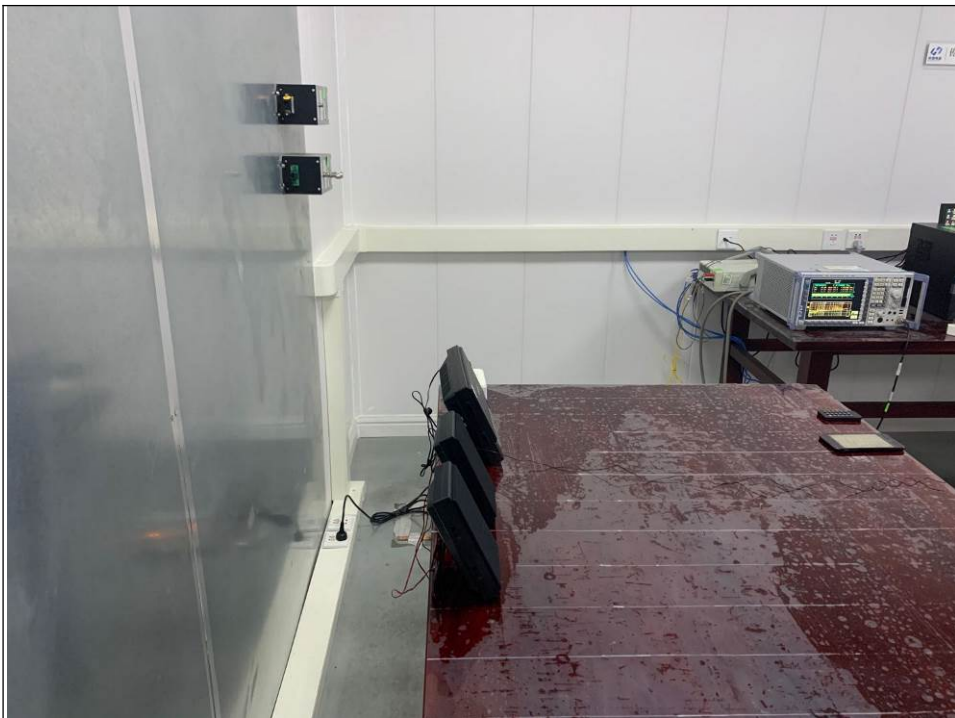

### Set-up for conducted emission test

### Set-up for radiated emission test

Frequency Range: 30MHz~1GHz

Frequency Range: Above 1GHz