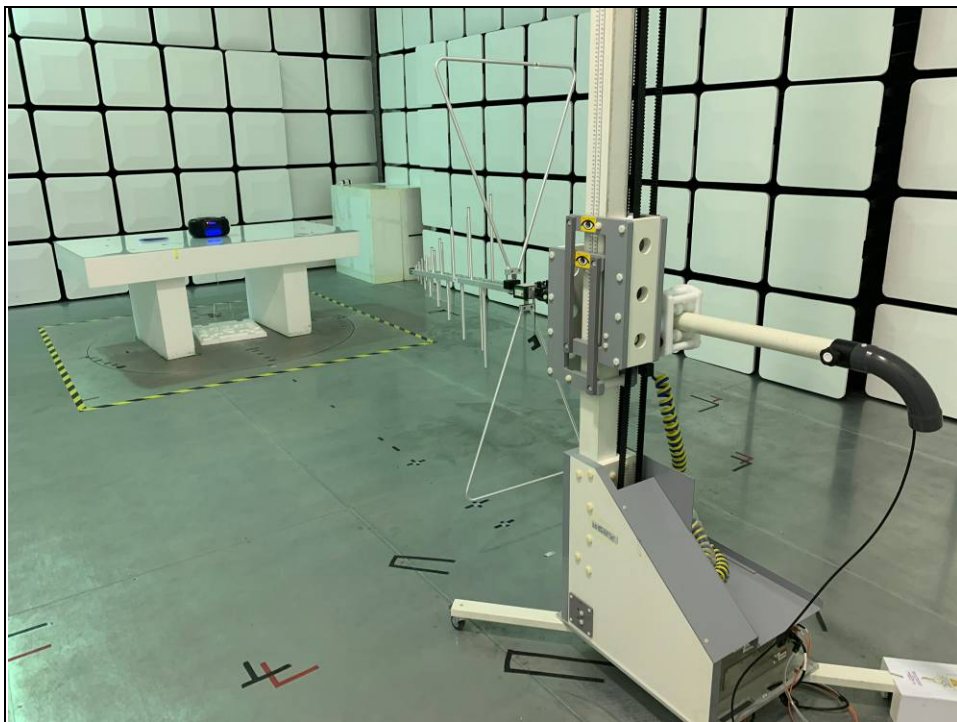

Set-up for conducted emission test

Set-up for radiated emission test

Frequency Range: 30MHz~1GHz

Frequency Range: Above 1GHz