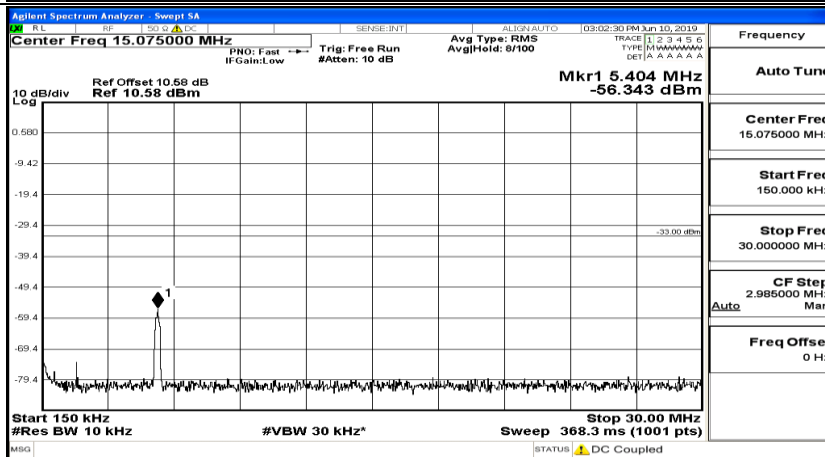

CSE Test Graph(s) (Channel Bandwidth:15 MHz)_LCH_16QAM

Frequency
Auto Tune
Center Freq 79.500 kHz
Start Freq 9.000 kHz
Stop Freq 150.000 kHz
CF Step 14.100 kHz Man
Freq Offset 0 Hz

Frequency
Auto Tune
Center Freq 15.075000 MHz
Start Freq 150.000 kHz
Stop Freq 30.000000 MHz
CF Step 2.985000 MHz Man
Freq Offset 0 Hz

Frequency
Auto Tune
Center Freq 13.015000000 GHz
Start Freq 30.000000 MHz
Stop Freq 26.000000000 GHz
CF Step 2.597000000 GHz Man
Freq Offset 0 Hz

CSE Test Graph(s) (Channel Bandwidth:15 MHz)_MCH_16QAM

CSE Test Graph(s) (Channel Bandwidth:20 MHz) LCH_QPSK