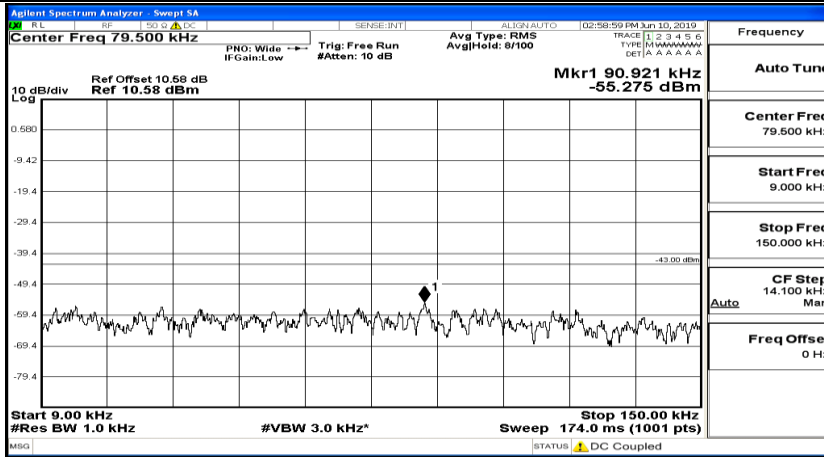

CSE Test Graph(s) (Channel Bandwidth:15 MHz) LCH_QPSK

Frequency
Auto Tune
Center Freq 79.500 kHz
Start Freq 9.000 kHz
Stop Freq 150.000 kHz
CF Step 14.100 kHz Man
Freq Offset 0 Hz

Frequency
Auto Tune
Center Freq 15.075000 MHz
Start Freq 150.000 kHz
Stop Freq 30.000000 MHz
CF Step 2.985000 MHz Man
Freq Offset 0 Hz

Frequency
Auto Tune
Center Freq 13.015000000 GHz
Start Freq 30.000000 MHz
Stop Freq 26.000000000 GHz
CF Step 2.597000000 GHz Man
Freq Offset 0 Hz

CSE Test Graph(s) (Channel Bandwidth:15 MHz)_MCH_QPSK

CSE Test Graph(s) (Channel Bandwidth:15 MHz)_HCH_QPSK

CSE Test Graph(s) (Channel Bandwidth:15 MHz)_LCH_16QAM

Frequency
Auto Tune
Center Freq 79.500 kHz
Start Freq 9.000 kHz
Stop Freq 150.000 kHz
CF Step 14.100 kHz Man
Freq Offset 0 Hz

Frequency
Auto Tune
Center Freq 15.075000 MHz
Start Freq 150.000 kHz
Stop Freq 30.000000 MHz
CF Step 2.985000 MHz Man
Freq Offset 0 Hz