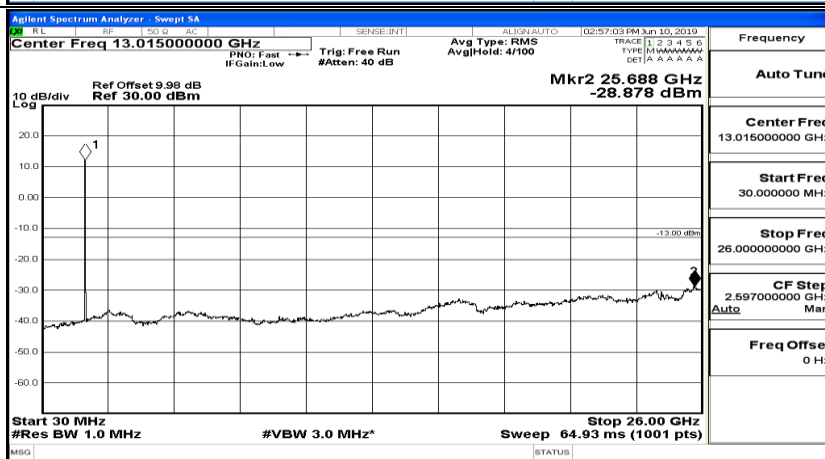

CSE Test Graph(s) (Channel Bandwidth: 10 MHz)_HCH_QPSK

CSE Test Graph(s) (Channel Bandwidth: 10 MHz)_LCH_16QAM

CSE Test Graph(s) (Channel Bandwidth: 10 MHz)_MCH_16QAM

CSE Test Graph(s) (Channel Bandwidth: 10 MHz)_HCH_16QAM

CSE Test Graph(s) (Channel Bandwidth:15 MHz) LCH_QPSK

Frequency
Auto Tune
Center Freq 79.500 kHz
Start Freq 9.000 kHz
Stop Freq 150.000 kHz
CF Step 14.100 kHz Man
Freq Offset 0 Hz

Frequency
Auto Tune
Center Freq 15.075000 MHz
Start Freq 150.000 kHz
Stop Freq 30.000000 MHz
CF Step 2.985000 MHz Man
Freq Offset 0 Hz

Frequency
Auto Tune
Center Freq 13.015000000 GHz
Start Freq 30.000000 MHz
Stop Freq 26.000000000 GHz
CF Step 2.597000000 GHz Man
Freq Offset 0 Hz

CSE Test Graph(s) (Channel Bandwidth:15 MHz)_MCH_QPSK

CSE Test Graph(s) (Channel Bandwidth:15 MHz)_HCH_QPSK