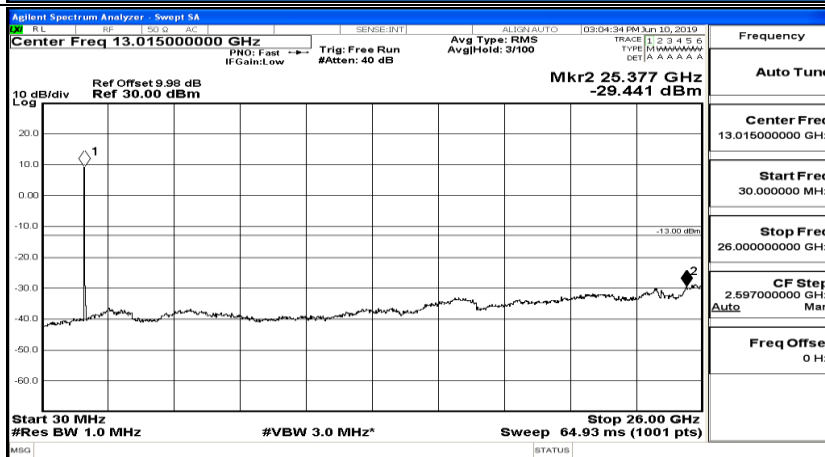

Frequency
Auto Tune
Center Freq 13.015000000 GHz
Start Freq 30.000000 MHz
Stop Freq 26.000000000 GHz
CF Step 2.597000000 GHz Man
Freq Offset 0 Hz

CSE Test Graph(s) (Channel Bandwidth:15 MHz)_MCH_16QAM

CSE Test Graph(s) (Channel Bandwidth:20 MHz) LCH_QPSK

CSE Test Graph(s) (Channel Bandwidth:20 MHz)_MCH_QPSK

CSE Test Graph(s) (Channel Bandwidth:20 MHz)_HCH_QPSK

CSE Test Graph(s) (Channel Bandwidth:20 MHz)_LCH_16QAM

CSE Test Graph(s) (Channel Bandwidth:20 MHz)_MCH_16QAM

CSE Test Graph(s) (Channel Bandwidth:20 MHz)_HCH_16QAM