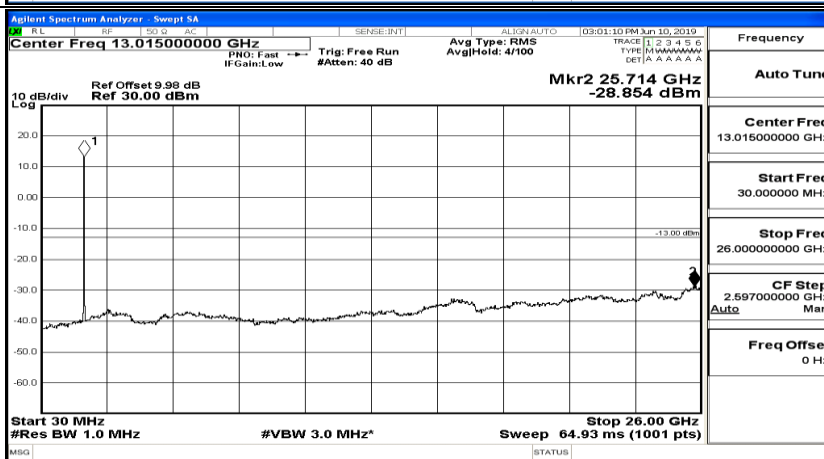

CSE Test Graph(s) (Channel Bandwidth:15 MHz) LCH_QPSK

Frequency
Auto Tune
Center Freq 79.500 kHz
Start Freq 9.000 kHz
Stop Freq 150.000 kHz
CF Step 14.100 kHz Man
Freq Offset 0 Hz

Frequency
Auto Tune
Center Freq 15.075000 MHz
Start Freq 150.000 kHz
Stop Freq 30.000000 MHz
CF Step 2.985000 MHz Man
Freq Offset 0 Hz

Frequency
Auto Tune
Center Freq 13.015000000 GHz
Start Freq 30.000000 MHz
Stop Freq 26.000000000 GHz
CF Step 2.597000000 GHz Man
Freq Offset 0 Hz

CSE Test Graph(s) (Channel Bandwidth:15 MHz)_MCH_QPSK

CSE Test Graph(s) (Channel Bandwidth:15 MHz)_HCH_QPSK

CSE Test Graph(s) (Channel Bandwidth:15 MHz)_LCH_16QAM

Frequency
Auto Tune
Center Freq 79.500 kHz
Start Freq 9.000 kHz
Stop Freq 150.000 kHz
CF Step 14.100 kHz Man
Freq Offset 0 Hz

Frequency
Auto Tune
Center Freq 15.075000 MHz
Start Freq 150.000 kHz
Stop Freq 30.000000 MHz
CF Step 2.985000 MHz Man
Freq Offset 0 Hz