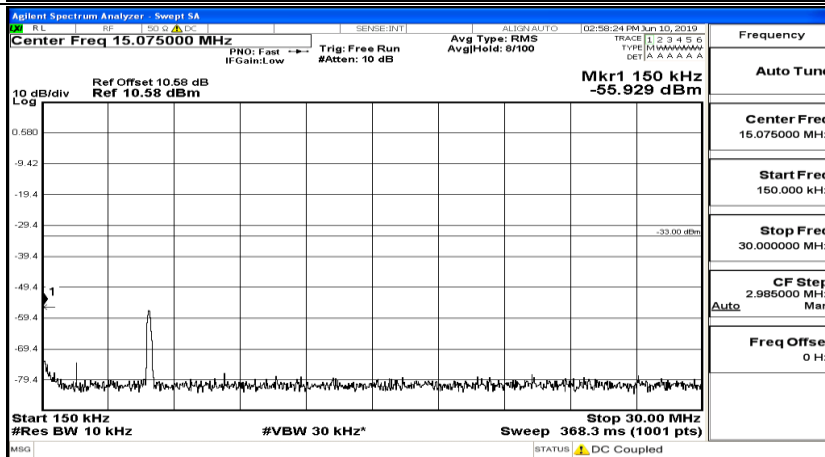

CSE Test Graph(s) (Channel Bandwidth: 10 MHz)_HCH_QPSK

CSE Test Graph(s) (Channel Bandwidth: 10 MHz)_LCH_16QAM

CSE Test Graph(s) (Channel Bandwidth: 10 MHz)_MCH_16QAM

CSE Test Graph(s) (Channel Bandwidth: 10 MHz)_HCH_16QAM

CSE Test Graph(s) (Channel Bandwidth:15 MHz) LCH_QPSK

Frequency
Auto Tune
Center Freq 79.500 kHz
Start Freq 9.000 kHz
Stop Freq 150.000 kHz
CF Step 14.100 kHz Man
Freq Offset 0 Hz

Frequency
Auto Tune
Center Freq 15.075000 MHz
Start Freq 150.000 kHz
Stop Freq 30.000000 MHz
CF Step 2.985000 MHz Man
Freq Offset 0 Hz

Frequency
Auto Tune
Center Freq 13.015000000 GHz
Start Freq 30.000000 MHz
Stop Freq 26.000000000 GHz
CF Step 2.597000000 GHz Man
Freq Offset 0 Hz

CSE Test Graph(s) (Channel Bandwidth:15 MHz)_MCH_QPSK

CSE Test Graph(s) (Channel Bandwidth:15 MHz)_HCH_QPSK