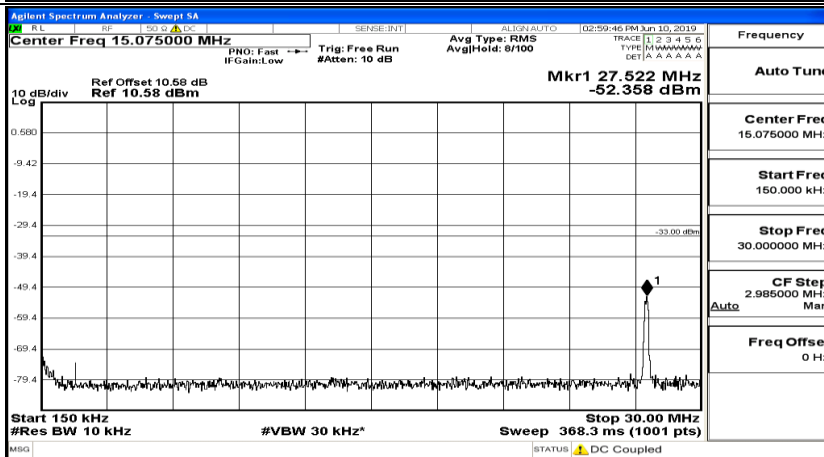

CSE Test Graph(s) (Channel Bandwidth:15 MHz) LCH_QPSK

Frequency
Auto Tune
Center Freq 79.500 kHz
Start Freq 9.000 kHz
Stop Freq 150.000 kHz
CF Step 14.100 kHz Man
Freq Offset 0 Hz

Frequency
Auto Tune
Center Freq 15.075000 MHz
Start Freq 150.000 kHz
Stop Freq 30.000000 MHz
CF Step 2.985000 MHz Man
Freq Offset 0 Hz

Frequency
Auto Tune
Center Freq 13.015000000 GHz
Start Freq 30.000000 MHz
Stop Freq 26.000000000 GHz
CF Step 2.597000000 GHz Man
Freq Offset 0 Hz

CSE Test Graph(s) (Channel Bandwidth:15 MHz)_MCH_QPSK

CSE Test Graph(s) (Channel Bandwidth:15 MHz)_HCH_QPSK

CSE Test Graph(s) (Channel Bandwidth:15 MHz)_LCH_16QAM

Frequency
Auto Tune
Center Freq 79.500 kHz
Start Freq 9.000 kHz
Stop Freq 150.000 kHz
CF Step 14.100 kHz Man
Freq Offset 0 Hz

Frequency
Auto Tune
Center Freq 15.075000 MHz
Start Freq 150.000 kHz
Stop Freq 30.000000 MHz
CF Step 2.985000 MHz Man
Freq Offset 0 Hz