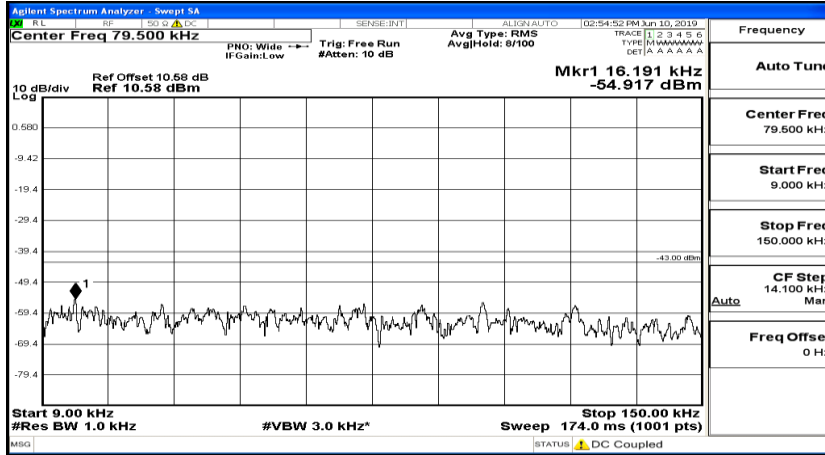

CSE Test Graph(s) (Channel Bandwidth: 10 MHz)_HCH_QPSK

CSE Test Graph(s) (Channel Bandwidth: 10 MHz)_LCH_16QAM

CSE Test Graph(s) (Channel Bandwidth: 10 MHz)_MCH_16QAM

CSE Test Graph(s) (Channel Bandwidth: 10 MHz)_HCH_16QAM

CSE Test Graph(s) (Channel Bandwidth:15 MHz) LCH_QPSK

Frequency
Auto Tune
Center Freq 79.500 kHz
Start Freq 9.000 kHz
Stop Freq 150.000 kHz
CF Step 14.100 kHz Man
Freq Offset 0 Hz

Frequency
Auto Tune
Center Freq 15.075000 MHz
Start Freq 150.000 kHz
Stop Freq 30.000000 MHz
CF Step 2.985000 MHz Man
Freq Offset 0 Hz

Frequency
Auto Tune
Center Freq 13.015000000 GHz
Start Freq 30.000000 MHz
Stop Freq 26.000000000 GHz
CF Step 2.597000000 GHz Man
Freq Offset 0 Hz

CSE Test Graph(s) (Channel Bandwidth:15 MHz)_MCH_QPSK

CSE Test Graph(s) (Channel Bandwidth:15 MHz)_HCH_QPSK