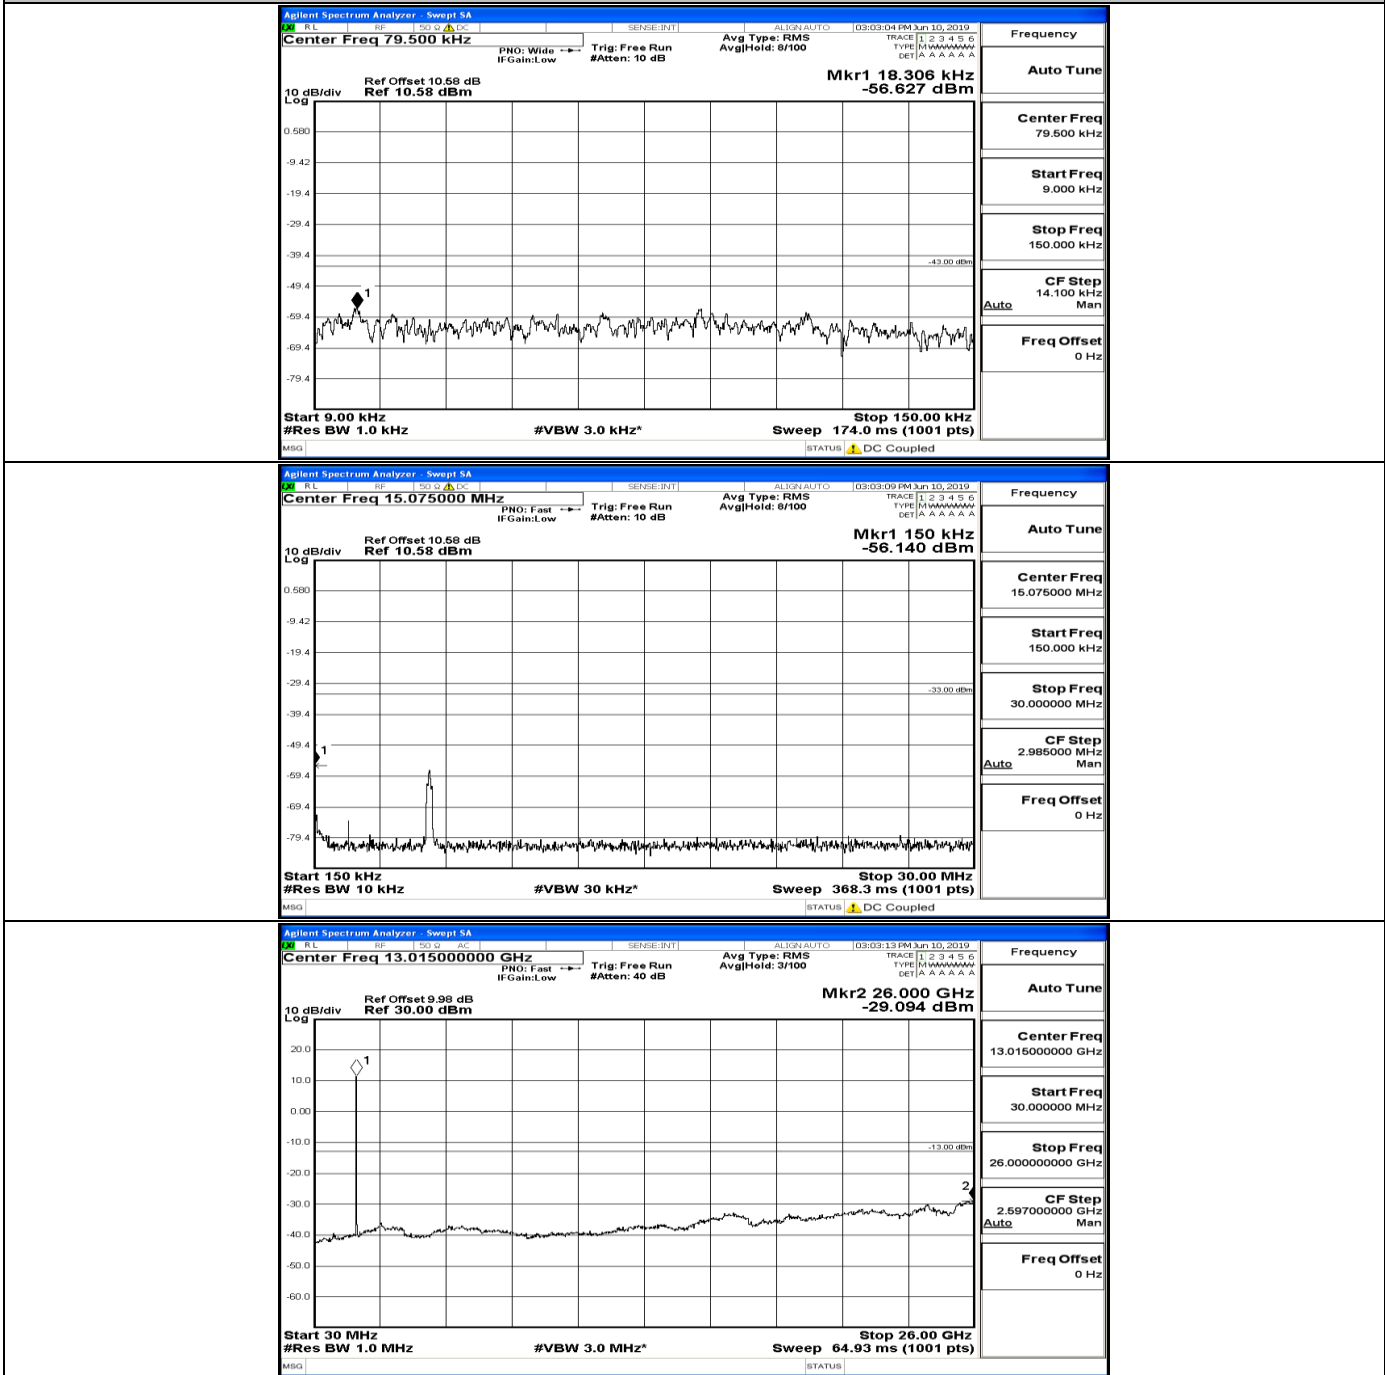

Frequency
Auto Tune
Center Freq 13.015000000 GHz
Start Freq 30.000000 MHz
Stop Freq 26.000000000 GHz
CF Step 2.597000000 GHz Man
Freq Offset 0 Hz

CSE Test Graph(s) (Channel Bandwidth:15 MHz)_MCH_16QAM

CSE Test Graph(s) (Channel Bandwidth:20 MHz) LCH_QPSK

CSE Test Graph(s) (Channel Bandwidth:20 MHz)_MCH_QPSK

CSE Test Graph(s) (Channel Bandwidth:20 MHz)_HCH_QPSK

CSE Test Graph(s) (Channel Bandwidth:20 MHz)_LCH_16QAM

CSE Test Graph(s) (Channel Bandwidth:20 MHz)_MCH_16QAM