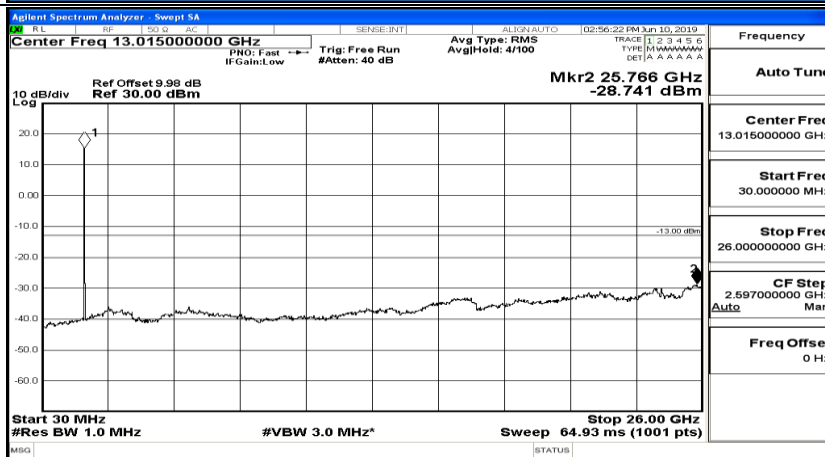

CSE Test Graph(s) (Channel Bandwidth: 10 MHz)_HCH_QPSK

CSE Test Graph(s) (Channel Bandwidth: 10 MHz)_LCH_16QAM

CSE Test Graph(s) (Channel Bandwidth: 10 MHz)_MCH_16QAM

CSE Test Graph(s) (Channel Bandwidth: 10 MHz)_HCH_16QAM

CSE Test Graph(s) (Channel Bandwidth:15 MHz) LCH_QPSK

Frequency
Auto Tune
Center Freq 79.500 kHz
Start Freq 9.000 kHz
Stop Freq 150.000 kHz
CF Step 14.100 kHz Man
Freq Offset 0 Hz

Frequency
Auto Tune
Center Freq 15.075000 MHz
Start Freq 150.000 kHz
Stop Freq 30.000000 MHz
CF Step 2.985000 MHz Man
Freq Offset 0 Hz

Frequency
Auto Tune
Center Freq 13.015000000 GHz
Start Freq 30.000000 MHz
Stop Freq 26.000000000 GHz
CF Step 2.597000000 GHz Man
Freq Offset 0 Hz

CSE Test Graph(s) (Channel Bandwidth:15 MHz)_MCH_QPSK

CSE Test Graph(s) (Channel Bandwidth:15 MHz)_HCH_QPSK