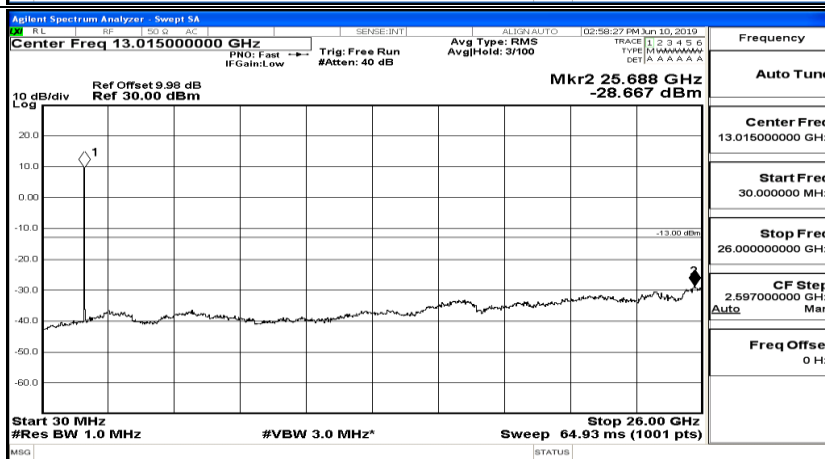

CSE Test Graph(s) (Channel Bandwidth: 10 MHz)_HCH_QPSK

CSE Test Graph(s) (Channel Bandwidth: 10 MHz)_LCH_16QAM

CSE Test Graph(s) (Channel Bandwidth: 10 MHz)_MCH_16QAM

CSE Test Graph(s) (Channel Bandwidth: 10 MHz)_HCH_16QAM

CSE Test Graph(s) (Channel Bandwidth:15 MHz) LCH_QPSK

Frequency
Auto Tune
Center Freq 79.500 kHz
Start Freq 9.000 kHz
Stop Freq 150.000 kHz
CF Step 14.100 kHz Man
Freq Offset 0 Hz

Frequency
Auto Tune
Center Freq 15.075000 MHz
Start Freq 150.000 kHz
Stop Freq 30.000000 MHz
CF Step 2.985000 MHz Man
Freq Offset 0 Hz

Frequency
Auto Tune
Center Freq 13.015000000 GHz
Start Freq 30.000000 MHz
Stop Freq 26.000000000 GHz
CF Step 2.597000000 GHz Man
Freq Offset 0 Hz

CSE Test Graph(s) (Channel Bandwidth:15 MHz)_MCH_QPSK

CSE Test Graph(s) (Channel Bandwidth:15 MHz)_HCH_QPSK