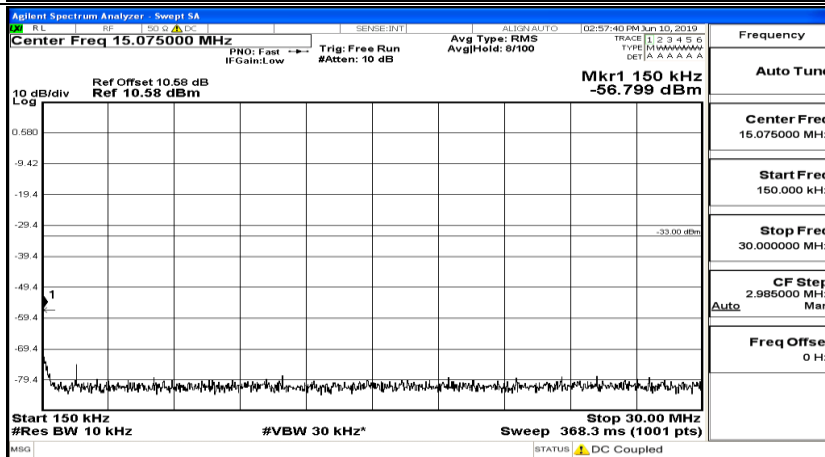

CSE Test Graph(s) (Channel Bandwidth: 10 MHz)_HCH_QPSK

CSE Test Graph(s) (Channel Bandwidth: 10 MHz)_LCH_16QAM

CSE Test Graph(s) (Channel Bandwidth: 10 MHz)_MCH_16QAM

CSE Test Graph(s) (Channel Bandwidth: 10 MHz)_HCH_16QAM

CSE Test Graph(s) (Channel Bandwidth:15 MHz) LCH_QPSK

Frequency
Auto Tune
Center Freq 79.500 kHz
Start Freq 9.000 kHz
Stop Freq 150.000 kHz
CF Step 14.100 kHz Man
Freq Offset 0 Hz

Frequency
Auto Tune
Center Freq 15.075000 MHz
Start Freq 150.000 kHz
Stop Freq 30.000000 MHz
CF Step 2.985000 MHz Man
Freq Offset 0 Hz

Frequency
Auto Tune
Center Freq 13.015000000 GHz
Start Freq 30.000000 MHz
Stop Freq 26.000000000 GHz
CF Step 2.597000000 GHz Man
Freq Offset 0 Hz

CSE Test Graph(s) (Channel Bandwidth:15 MHz)_MCH_QPSK

CSE Test Graph(s) (Channel Bandwidth:15 MHz)_HCH_QPSK