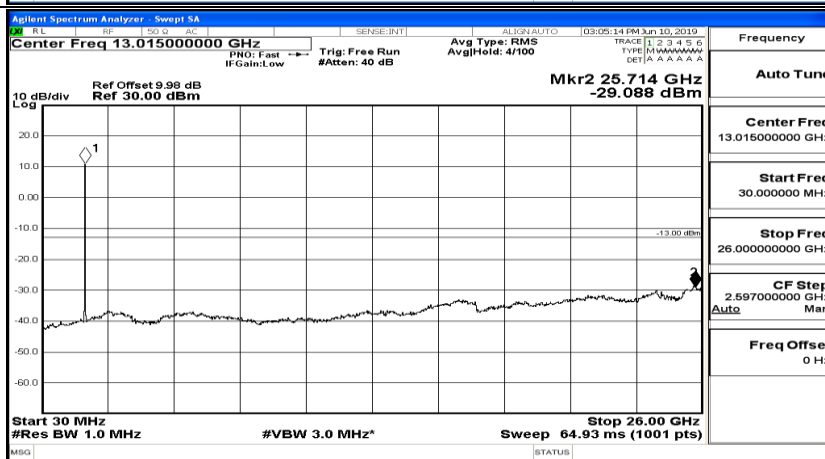

CSE Test Graph(s) (Channel Bandwidth:20 MHz)_HCH_QPSK