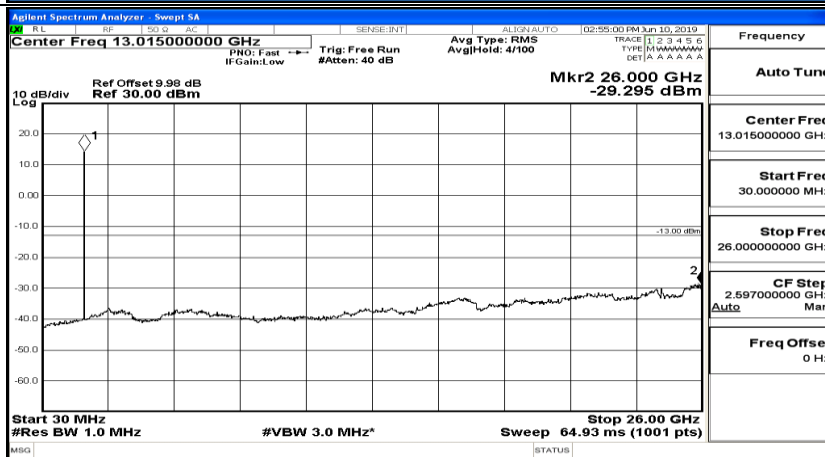

CSE Test Graph(s) (Channel Bandwidth: 10 MHz)_HCH_QPSK

CSE Test Graph(s) (Channel Bandwidth: 10 MHz)_LCH_16QAM

CSE Test Graph(s) (Channel Bandwidth: 10 MHz)_MCH_16QAM

CSE Test Graph(s) (Channel Bandwidth: 10 MHz)_HCH_16QAM

CSE Test Graph(s) (Channel Bandwidth:15 MHz) LCH_QPSK

Frequency
Auto Tune
Center Freq 79.500 kHz
Start Freq 9.000 kHz
Stop Freq 150.000 kHz
CF Step 14.100 kHz Man
Freq Offset 0 Hz

Frequency
Auto Tune
Center Freq 15.075000 MHz
Start Freq 150.000 kHz
Stop Freq 30.000000 MHz
CF Step 2.985000 MHz Man
Freq Offset 0 Hz

Frequency
Auto Tune
Center Freq 13.015000000 GHz
Start Freq 30.000000 MHz
Stop Freq 26.000000000 GHz
CF Step 2.597000000 GHz Man
Freq Offset 0 Hz

CSE Test Graph(s) (Channel Bandwidth:15 MHz)_MCH_QPSK

CSE Test Graph(s) (Channel Bandwidth:15 MHz)_HCH_QPSK