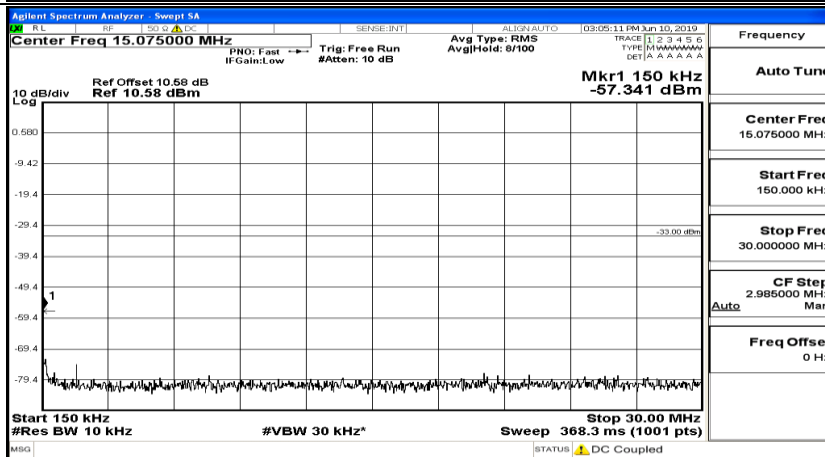

CSE Test Graph(s) (Channel Bandwidth:20 MHz)_HCH_QPSK