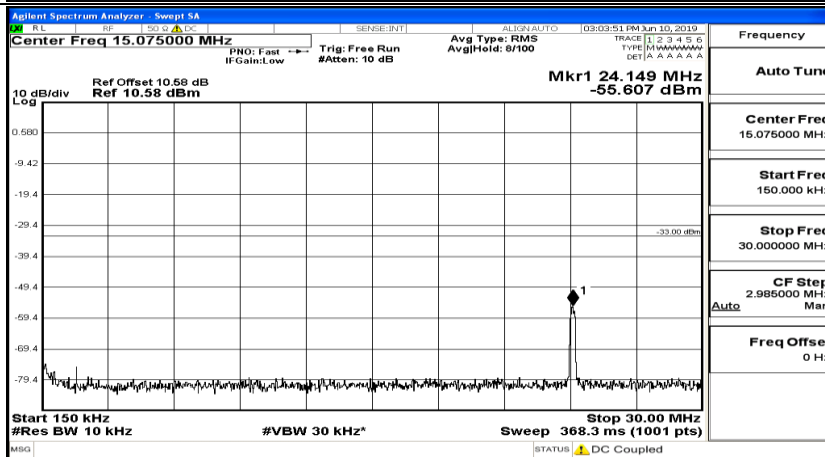

CSE Test Graph(s) (Channel Bandwidth:20 MHz)_MCH_QPSK