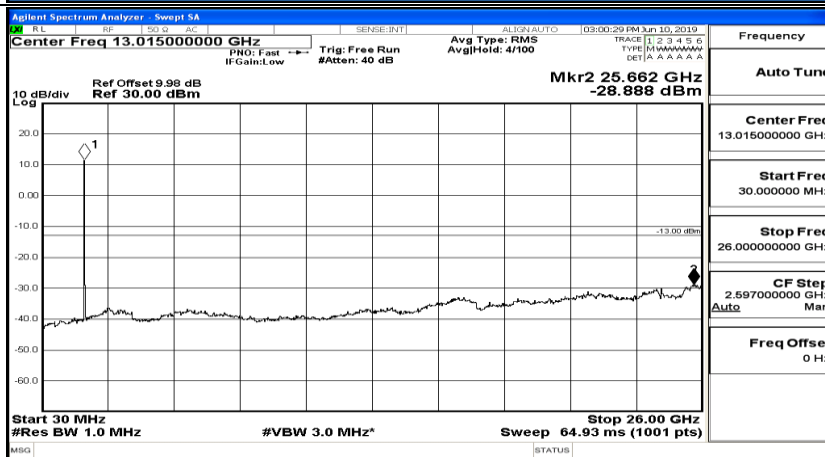

CSE Test Graph(s) (Channel Bandwidth:15 MHz)_LCH_16QAM

Frequency
Auto Tune
Center Freq 79.500 kHz
Start Freq 9.000 kHz
Stop Freq 150.000 kHz
CF Step 14.100 kHz Man
Freq Offset 0 Hz

Frequency
Auto Tune
Center Freq 15.075000 MHz
Start Freq 150.000 kHz
Stop Freq 30.000000 MHz
CF Step 2.985000 MHz Man
Freq Offset 0 Hz

Frequency
Auto Tune
Center Freq 13.015000000 GHz
Start Freq 30.000000 MHz
Stop Freq 26.000000000 GHz
CF Step 2.597000000 GHz Man
Freq Offset 0 Hz

CSE Test Graph(s) (Channel Bandwidth:15 MHz)_MCH_16QAM

CSE Test Graph(s) (Channel Bandwidth:20 MHz) LCH_QPSK