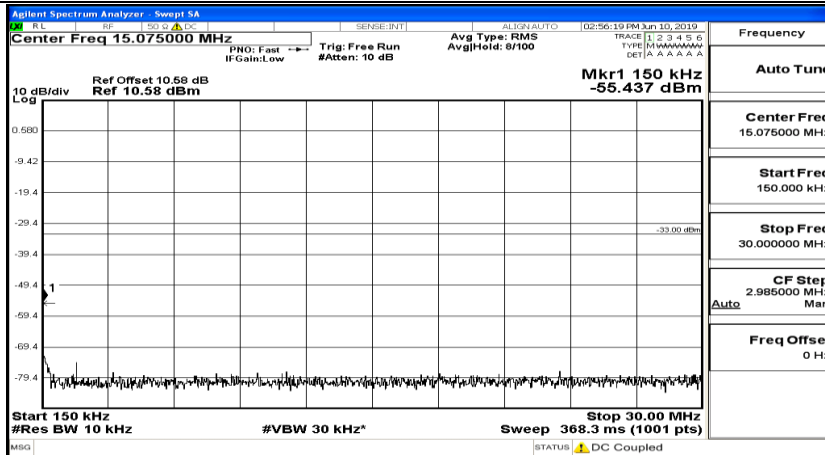

CSE Test Graph(s) (Channel Bandwidth: 10 MHz)_HCH_QPSK

CSE Test Graph(s) (Channel Bandwidth: 10 MHz)_LCH_16QAM

CSE Test Graph(s) (Channel Bandwidth: 10 MHz)_MCH_16QAM

CSE Test Graph(s) (Channel Bandwidth: 10 MHz)_HCH_16QAM

CSE Test Graph(s) (Channel Bandwidth:15 MHz) LCH_QPSK

Frequency
Auto Tune
Center Freq 79.500 kHz
Start Freq 9.000 kHz
Stop Freq 150.000 kHz
CF Step 14.100 kHz Man
Freq Offset 0 Hz

Frequency
Auto Tune
Center Freq 15.075000 MHz
Start Freq 150.000 kHz
Stop Freq 30.000000 MHz
CF Step 2.985000 MHz Man
Freq Offset 0 Hz

Frequency
Auto Tune
Center Freq 13.015000000 GHz
Start Freq 30.000000 MHz
Stop Freq 26.000000000 GHz
CF Step 2.597000000 GHz Man
Freq Offset 0 Hz

CSE Test Graph(s) (Channel Bandwidth:15 MHz)_MCH_QPSK

CSE Test Graph(s) (Channel Bandwidth:15 MHz)_HCH_QPSK