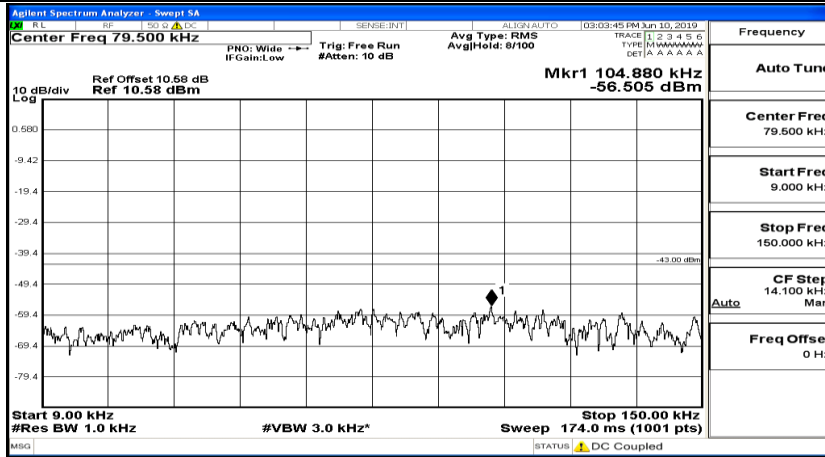

CSE Test Graph(s) (Channel Bandwidth:20 MHz)_MCH_QPSK