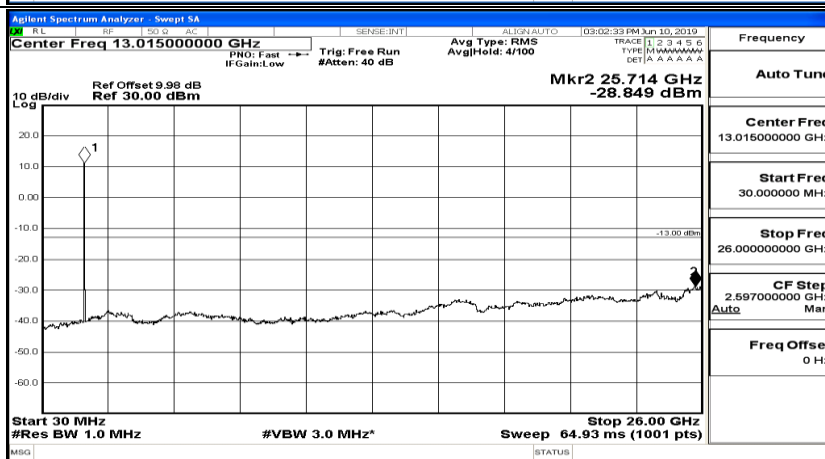

CSE Test Graph(s) (Channel Bandwidth:15 MHz)_LCH_16QAM

Frequency
Auto Tune
Center Freq 79.500 kHz
Start Freq 9.000 kHz
Stop Freq 150.000 kHz
CF Step 14.100 kHz Man
Freq Offset 0 Hz

Frequency
Auto Tune
Center Freq 15.075000 MHz
Start Freq 150.000 kHz
Stop Freq 30.000000 MHz
CF Step 2.985000 MHz Man
Freq Offset 0 Hz

Frequency
Auto Tune
Center Freq 13.015000000 GHz
Start Freq 30.000000 MHz
Stop Freq 26.000000000 GHz
CF Step 2.597000000 GHz Man
Freq Offset 0 Hz

CSE Test Graph(s) (Channel Bandwidth:15 MHz)_MCH_16QAM

CSE Test Graph(s) (Channel Bandwidth:20 MHz) LCH_QPSK