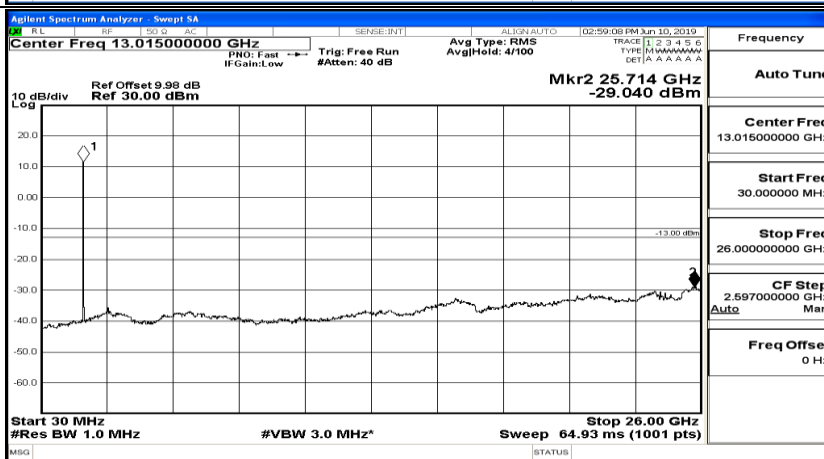

CSE Test Graph(s) (Channel Bandwidth:15 MHz) LCH_QPSK

Frequency
Auto Tune
Center Freq 79.500 kHz
Start Freq 9.000 kHz
Stop Freq 150.000 kHz
CF Step 14.100 kHz Man
Freq Offset 0 Hz

Frequency
Auto Tune
Center Freq 15.075000 MHz
Start Freq 150.000 kHz
Stop Freq 30.000000 MHz
CF Step 2.985000 MHz Man
Freq Offset 0 Hz

Frequency
Auto Tune
Center Freq 13.015000000 GHz
Start Freq 30.000000 MHz
Stop Freq 26.000000000 GHz
CF Step 2.597000000 GHz Man
Freq Offset 0 Hz

CSE Test Graph(s) (Channel Bandwidth:15 MHz)_MCH_QPSK

CSE Test Graph(s) (Channel Bandwidth:15 MHz)_HCH_QPSK

CSE Test Graph(s) (Channel Bandwidth:15 MHz)_LCH_16QAM

Frequency
Auto Tune
Center Freq 79.500 kHz
Start Freq 9.000 kHz
Stop Freq 150.000 kHz
CF Step 14.100 kHz Man
Freq Offset 0 Hz

Frequency
Auto Tune
Center Freq 15.075000 MHz
Start Freq 150.000 kHz
Stop Freq 30.000000 MHz
CF Step 2.985000 MHz Man
Freq Offset 0 Hz

Frequency
Auto Tune
Center Freq 13.015000000 GHz
Start Freq 30.000000 MHz
Stop Freq 26.000000000 GHz
CF Step 2.597000000 GHz Man
Freq Offset 0 Hz

CSE Test Graph(s) (Channel Bandwidth:15 MHz)_MCH_16QAM

CSE Test Graph(s) (Channel Bandwidth:20 MHz) LCH_QPSK