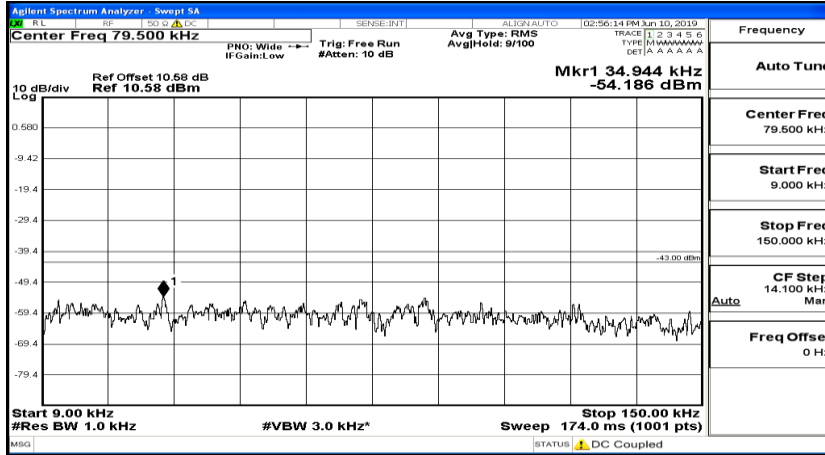

CSE Test Graph(s) (Channel Bandwidth: 10 MHz)_HCH_QPSK

CSE Test Graph(s) (Channel Bandwidth: 10 MHz)_LCH_16QAM

CSE Test Graph(s) (Channel Bandwidth: 10 MHz)_MCH_16QAM

CSE Test Graph(s) (Channel Bandwidth: 10 MHz)_HCH_16QAM

CSE Test Graph(s) (Channel Bandwidth:15 MHz) LCH_QPSK

Frequency
Auto Tune
Center Freq 79.500 kHz
Start Freq 9.000 kHz
Stop Freq 150.000 kHz
CF Step 14.100 kHz Man
Freq Offset 0 Hz

Frequency
Auto Tune
Center Freq 15.075000 MHz
Start Freq 150.000 kHz
Stop Freq 30.000000 MHz
CF Step 2.985000 MHz Man
Freq Offset 0 Hz

Frequency
Auto Tune
Center Freq 13.015000000 GHz
Start Freq 30.000000 MHz
Stop Freq 26.000000000 GHz
CF Step 2.597000000 GHz Man
Freq Offset 0 Hz

CSE Test Graph(s) (Channel Bandwidth:15 MHz)_MCH_QPSK

CSE Test Graph(s) (Channel Bandwidth:15 MHz)_HCH_QPSK