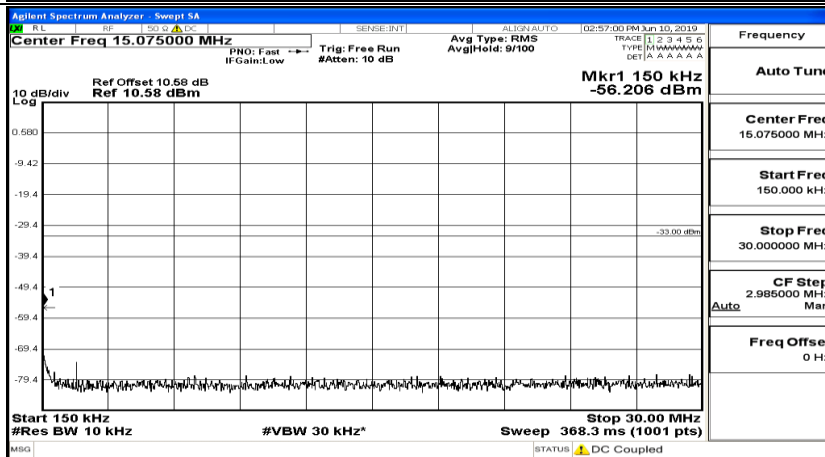

CSE Test Graph(s) (Channel Bandwidth: 10 MHz)_HCH_QPSK

CSE Test Graph(s) (Channel Bandwidth: 10 MHz)_LCH_16QAM

CSE Test Graph(s) (Channel Bandwidth: 10 MHz)_MCH_16QAM

CSE Test Graph(s) (Channel Bandwidth: 10 MHz)_HCH_16QAM

CSE Test Graph(s) (Channel Bandwidth:15 MHz) LCH_QPSK

Frequency
Auto Tune
Center Freq 79.500 kHz
Start Freq 9.000 kHz
Stop Freq 150.000 kHz
CF Step 14.100 kHz Man
Freq Offset 0 Hz

Frequency
Auto Tune
Center Freq 15.075000 MHz
Start Freq 150.000 kHz
Stop Freq 30.000000 MHz
CF Step 2.985000 MHz Man
Freq Offset 0 Hz

Frequency
Auto Tune
Center Freq 13.015000000 GHz
Start Freq 30.000000 MHz
Stop Freq 26.000000000 GHz
CF Step 2.597000000 GHz Man
Freq Offset 0 Hz

CSE Test Graph(s) (Channel Bandwidth:15 MHz)_MCH_QPSK

CSE Test Graph(s) (Channel Bandwidth:15 MHz)_HCH_QPSK