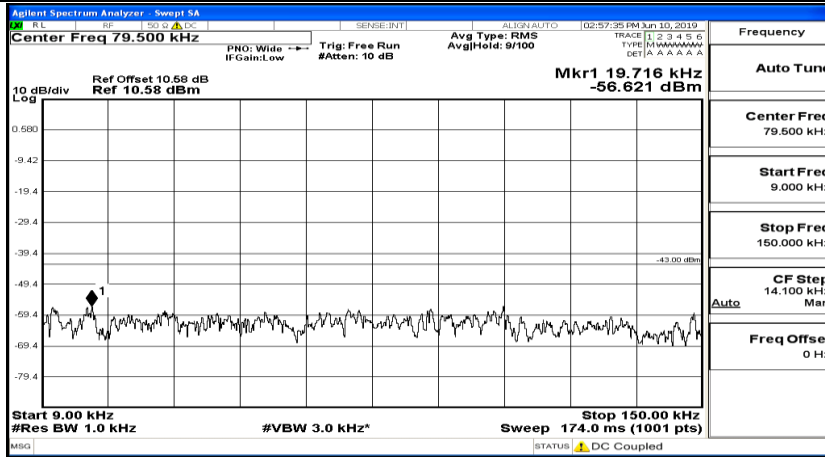

CSE Test Graph(s) (Channel Bandwidth: 10 MHz)_HCH_QPSK

CSE Test Graph(s) (Channel Bandwidth: 10 MHz)_LCH_16QAM

CSE Test Graph(s) (Channel Bandwidth: 10 MHz)_MCH_16QAM

CSE Test Graph(s) (Channel Bandwidth: 10 MHz)_HCH_16QAM

CSE Test Graph(s) (Channel Bandwidth:15 MHz) LCH_QPSK

Frequency
Auto Tune
Center Freq 79.500 kHz
Start Freq 9.000 kHz
Stop Freq 150.000 kHz
CF Step 14.100 kHz Man
Freq Offset 0 Hz

Frequency
Auto Tune
Center Freq 15.075000 MHz
Start Freq 150.000 kHz
Stop Freq 30.000000 MHz
CF Step 2.985000 MHz Man
Freq Offset 0 Hz

Frequency
Auto Tune
Center Freq 13.015000000 GHz
Start Freq 30.000000 MHz
Stop Freq 26.000000000 GHz
CF Step 2.597000000 GHz Man
Freq Offset 0 Hz

CSE Test Graph(s) (Channel Bandwidth:15 MHz)_MCH_QPSK

CSE Test Graph(s) (Channel Bandwidth:15 MHz)_HCH_QPSK