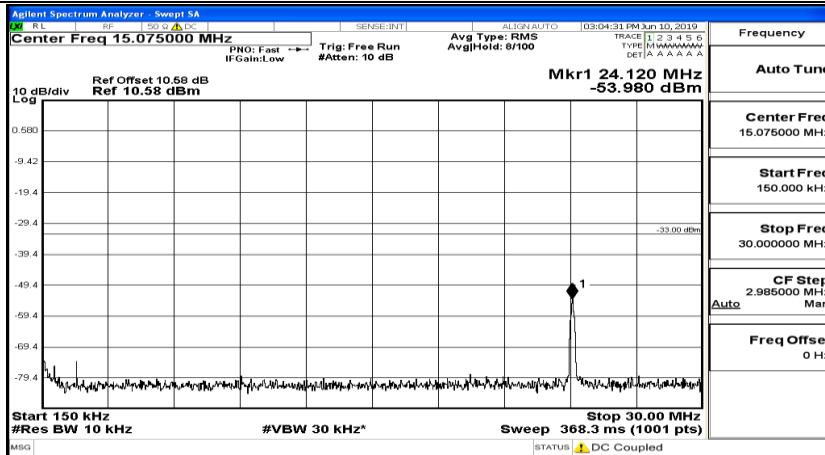

Frequency
Auto Tune
Center Freq 13.015000000 GHz
Start Freq 30.000000 MHz
Stop Freq 26.000000000 GHz
CF Step 2.597000000 GHz Man
Freq Offset 0 Hz

CSE Test Graph(s) (Channel Bandwidth:15 MHz)_MCH_16QAM

CSE Test Graph(s) (Channel Bandwidth:20 MHz) LCH_QPSK

CSE Test Graph(s) (Channel Bandwidth:20 MHz)_MCH_QPSK

CSE Test Graph(s) (Channel Bandwidth:20 MHz)_HCH_QPSK

CSE Test Graph(s) (Channel Bandwidth:20 MHz)_LCH_16QAM

CSE Test Graph(s) (Channel Bandwidth:20 MHz)_MCH_16QAM

CSE Test Graph(s) (Channel Bandwidth:20 MHz)_HCH_16QAM