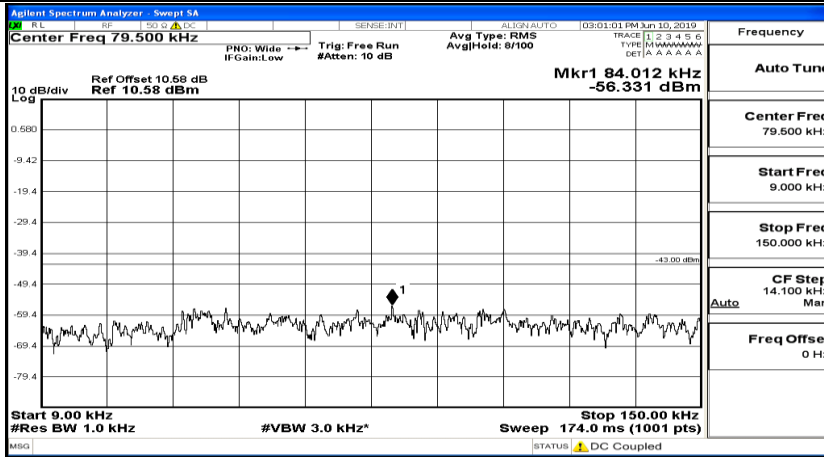

CSE Test Graph(s) (Channel Bandwidth:15 MHz) LCH_QPSK

Frequency
Auto Tune
Center Freq 79.500 kHz
Start Freq 9.000 kHz
Stop Freq 150.000 kHz
CF Step 14.100 kHz Man
Freq Offset 0 Hz

Frequency
Auto Tune
Center Freq 15.075000 MHz
Start Freq 150.000 kHz
Stop Freq 30.000000 MHz
CF Step 2.985000 MHz Man
Freq Offset 0 Hz

Frequency
Auto Tune
Center Freq 13.015000000 GHz
Start Freq 30.000000 MHz
Stop Freq 26.000000000 GHz
CF Step 2.597000000 GHz Man
Freq Offset 0 Hz

CSE Test Graph(s) (Channel Bandwidth:15 MHz)_MCH_QPSK

CSE Test Graph(s) (Channel Bandwidth:15 MHz)_HCH_QPSK

CSE Test Graph(s) (Channel Bandwidth:15 MHz)_LCH_16QAM

Frequency
Auto Tune
Center Freq 79.500 kHz
Start Freq 9.000 kHz
Stop Freq 150.000 kHz
CF Step 14.100 kHz Man
Freq Offset 0 Hz

Frequency
Auto Tune
Center Freq 15.075000 MHz
Start Freq 150.000 kHz
Stop Freq 30.000000 MHz
CF Step 2.985000 MHz Man
Freq Offset 0 Hz