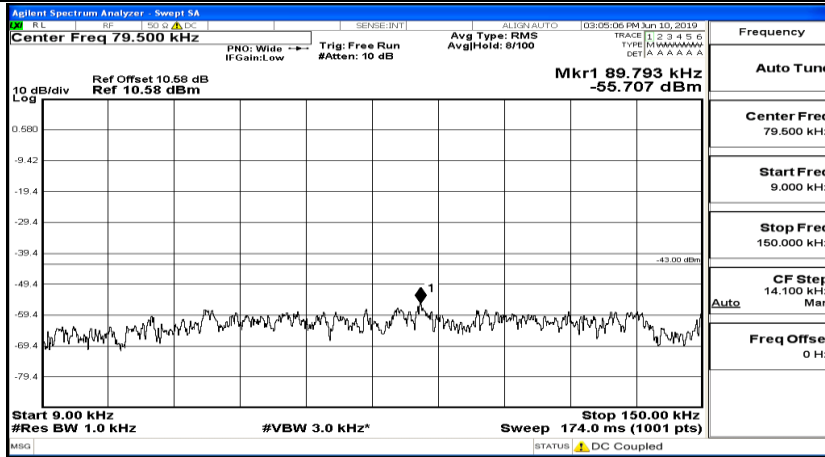

CSE Test Graph(s) (Channel Bandwidth:20 MHz)_HCH_QPSK