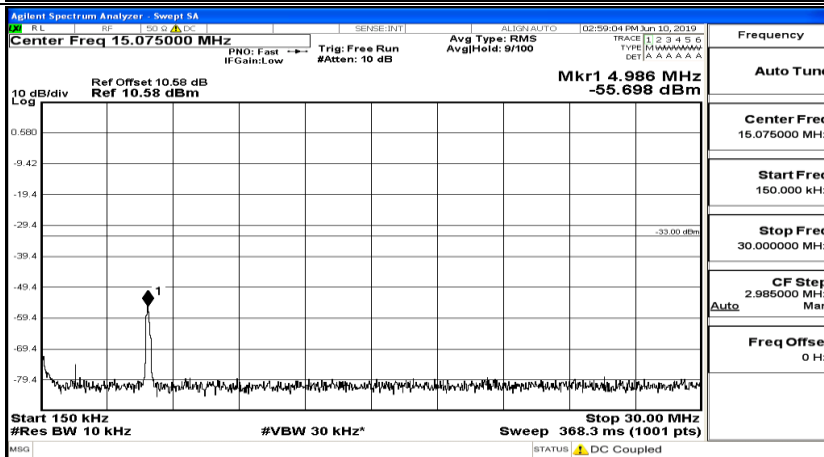

Frequency
Auto Tune
Center Freq 13.015000000 GHz
Start Freq 30.000000 MHz
Stop Freq 26.000000000 GHz
CF Step 2.597000000 GHz Man
Freq Offset 0 Hz

CSE Test Graph(s) (Channel Bandwidth:15 MHz)_MCH_QPSK

CSE Test Graph(s) (Channel Bandwidth:15 MHz)_HCH_QPSK

CSE Test Graph(s) (Channel Bandwidth:15 MHz)_LCH_16QAM

Frequency
Auto Tune
Center Freq 79.500 kHz
Start Freq 9.000 kHz
Stop Freq 150.000 kHz
CF Step 14.100 kHz Man
Freq Offset 0 Hz

Frequency
Auto Tune
Center Freq 15.075000 MHz
Start Freq 150.000 kHz
Stop Freq 30.000000 MHz
CF Step 2.985000 MHz Man
Freq Offset 0 Hz