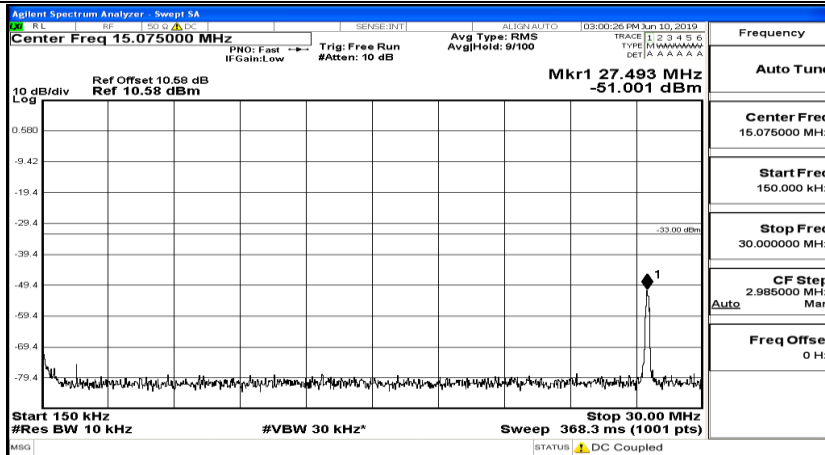

CSE Test Graph(s) (Channel Bandwidth:15 MHz)_LCH_16QAM

Frequency
Auto Tune
Center Freq 79.500 kHz
Start Freq 9.000 kHz
Stop Freq 150.000 kHz
CF Step 14.100 kHz Man
Freq Offset 0 Hz

Frequency
Auto Tune
Center Freq 15.075000 MHz
Start Freq 150.000 kHz
Stop Freq 30.000000 MHz
CF Step 2.985000 MHz Man
Freq Offset 0 Hz

Frequency
Auto Tune
Center Freq 13.015000000 GHz
Start Freq 30.000000 MHz
Stop Freq 26.000000000 GHz
CF Step 2.597000000 GHz Man
Freq Offset 0 Hz

CSE Test Graph(s) (Channel Bandwidth:15 MHz)_MCH_16QAM

CSE Test Graph(s) (Channel Bandwidth:20 MHz) LCH_QPSK