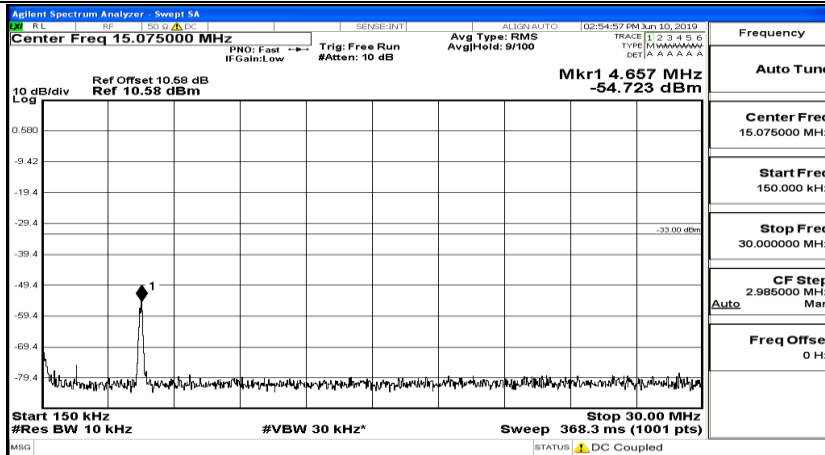

CSE Test Graph(s) (Channel Bandwidth: 10 MHz)_HCH_QPSK

CSE Test Graph(s) (Channel Bandwidth: 10 MHz)_LCH_16QAM

CSE Test Graph(s) (Channel Bandwidth: 10 MHz)_MCH_16QAM

CSE Test Graph(s) (Channel Bandwidth: 10 MHz)_HCH_16QAM

CSE Test Graph(s) (Channel Bandwidth:15 MHz) LCH_QPSK

Frequency
Auto Tune
Center Freq 79.500 kHz
Start Freq 9.000 kHz
Stop Freq 150.000 kHz
CF Step 14.100 kHz Man
Freq Offset 0 Hz

Frequency
Auto Tune
Center Freq 15.075000 MHz
Start Freq 150.000 kHz
Stop Freq 30.000000 MHz
CF Step 2.985000 MHz Man
Freq Offset 0 Hz

Frequency
Auto Tune
Center Freq 13.015000000 GHz
Start Freq 30.000000 MHz
Stop Freq 26.000000000 GHz
CF Step 2.597000000 GHz Man
Freq Offset 0 Hz

CSE Test Graph(s) (Channel Bandwidth:15 MHz)_MCH_QPSK

CSE Test Graph(s) (Channel Bandwidth:15 MHz)_HCH_QPSK