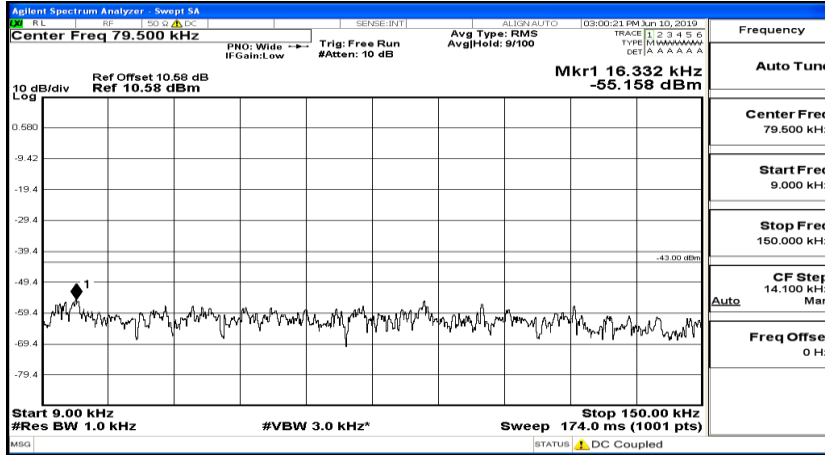

CSE Test Graph(s) (Channel Bandwidth:15 MHz)_LCH_16QAM

Frequency
Auto Tune
Center Freq 79.500 kHz
Start Freq 9.000 kHz
Stop Freq 150.000 kHz
CF Step 14.100 kHz Man
Freq Offset 0 Hz

Frequency
Auto Tune
Center Freq 15.075000 MHz
Start Freq 150.000 kHz
Stop Freq 30.000000 MHz
CF Step 2.985000 MHz Man
Freq Offset 0 Hz

Frequency
Auto Tune
Center Freq 13.015000000 GHz
Start Freq 30.000000 MHz
Stop Freq 26.000000000 GHz
CF Step 2.597000000 GHz Man
Freq Offset 0 Hz

CSE Test Graph(s) (Channel Bandwidth:15 MHz)_MCH_16QAM

CSE Test Graph(s) (Channel Bandwidth:20 MHz) LCH_QPSK