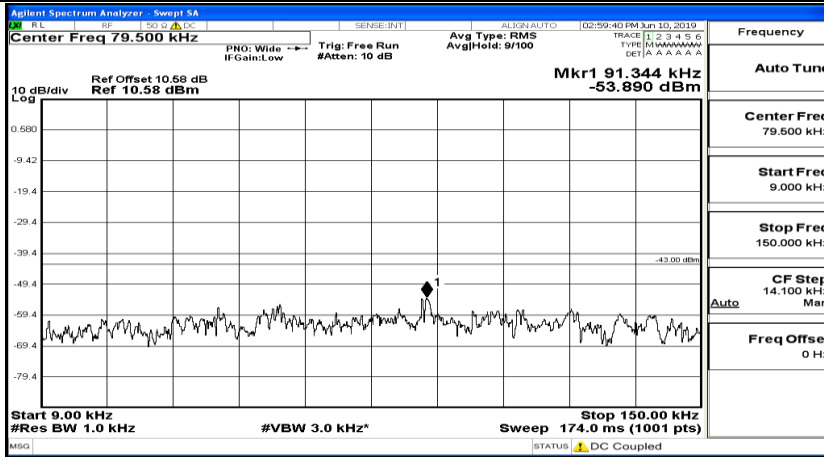

CSE Test Graph(s) (Channel Bandwidth:15 MHz) LCH_QPSK

Frequency
Auto Tune
Center Freq 79.500 kHz
Start Freq 9.000 kHz
Stop Freq 150.000 kHz
CF Step 14.100 kHz Man
Freq Offset 0 Hz

Frequency
Auto Tune
Center Freq 15.075000 MHz
Start Freq 150.000 kHz
Stop Freq 30.000000 MHz
CF Step 2.985000 MHz Man
Freq Offset 0 Hz

Frequency
Auto Tune
Center Freq 13.015000000 GHz
Start Freq 30.000000 MHz
Stop Freq 26.000000000 GHz
CF Step 2.597000000 GHz Man
Freq Offset 0 Hz

CSE Test Graph(s) (Channel Bandwidth:15 MHz)_MCH_QPSK

CSE Test Graph(s) (Channel Bandwidth:15 MHz)_HCH_QPSK