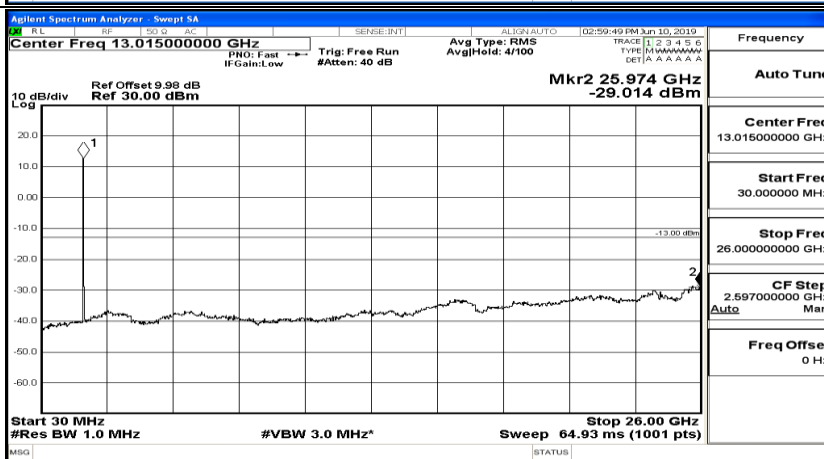

CSE Test Graph(s) (Channel Bandwidth:15 MHz) LCH_QPSK

Frequency
Auto Tune
Center Freq 79.500 kHz
Start Freq 9.000 kHz
Stop Freq 150.000 kHz
CF Step 14.100 kHz Man
Freq Offset 0 Hz

Frequency
Auto Tune
Center Freq 15.075000 MHz
Start Freq 150.000 kHz
Stop Freq 30.000000 MHz
CF Step 2.985000 MHz Man
Freq Offset 0 Hz

Frequency
Auto Tune
Center Freq 13.015000000 GHz
Start Freq 30.000000 MHz
Stop Freq 26.000000000 GHz
CF Step 2.597000000 GHz Man
Freq Offset 0 Hz

CSE Test Graph(s) (Channel Bandwidth:15 MHz)_MCH_QPSK

CSE Test Graph(s) (Channel Bandwidth:15 MHz)_HCH_QPSK

CSE Test Graph(s) (Channel Bandwidth:15 MHz)_LCH_16QAM

Frequency
Auto Tune
Center Freq 79.500 kHz
Start Freq 9.000 kHz
Stop Freq 150.000 kHz
CF Step 14.100 kHz Man
Freq Offset 0 Hz

Frequency
Auto Tune
Center Freq 15.075000 MHz
Start Freq 150.000 kHz
Stop Freq 30.000000 MHz
CF Step 2.985000 MHz Man
Freq Offset 0 Hz