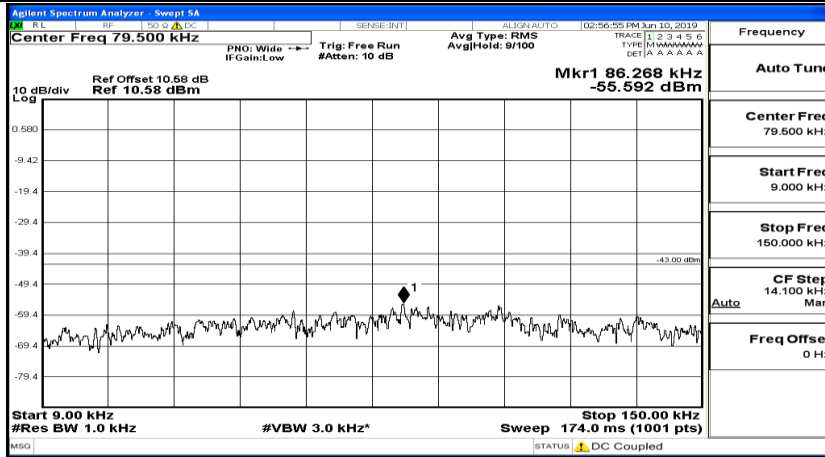

CSE Test Graph(s) (Channel Bandwidth: 10 MHz)_HCH_QPSK

CSE Test Graph(s) (Channel Bandwidth: 10 MHz)_LCH_16QAM

CSE Test Graph(s) (Channel Bandwidth: 10 MHz)_MCH_16QAM

CSE Test Graph(s) (Channel Bandwidth: 10 MHz)_HCH_16QAM

CSE Test Graph(s) (Channel Bandwidth:15 MHz) LCH_QPSK

Frequency
Auto Tune
Center Freq 79.500 kHz
Start Freq 9.000 kHz
Stop Freq 150.000 kHz
CF Step 14.100 kHz Man
Freq Offset 0 Hz

Frequency
Auto Tune
Center Freq 15.075000 MHz
Start Freq 150.000 kHz
Stop Freq 30.000000 MHz
CF Step 2.985000 MHz Man
Freq Offset 0 Hz

Frequency
Auto Tune
Center Freq 13.015000000 GHz
Start Freq 30.000000 MHz
Stop Freq 26.000000000 GHz
CF Step 2.597000000 GHz Man
Freq Offset 0 Hz

CSE Test Graph(s) (Channel Bandwidth:15 MHz)_MCH_QPSK

CSE Test Graph(s) (Channel Bandwidth:15 MHz)_HCH_QPSK