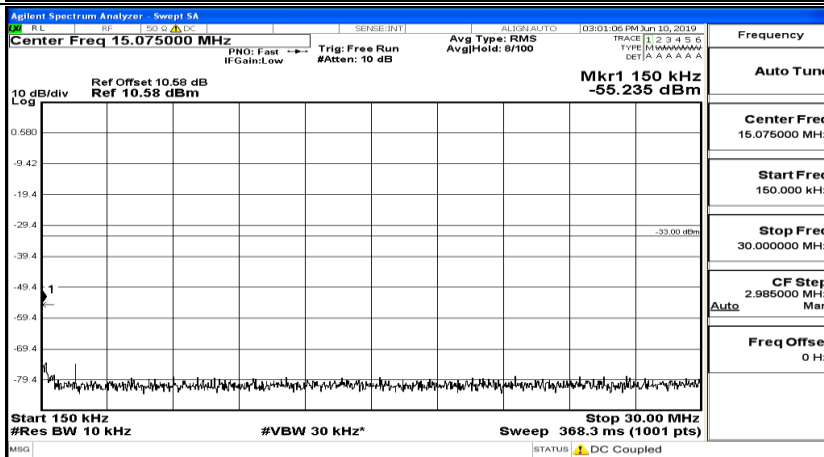

CSE Test Graph(s) (Channel Bandwidth:15 MHz) LCH_QPSK

Frequency
Auto Tune
Center Freq 79.500 kHz
Start Freq 9.000 kHz
Stop Freq 150.000 kHz
CF Step 14.100 kHz Man
Freq Offset 0 Hz

Frequency
Auto Tune
Center Freq 15.075000 MHz
Start Freq 150.000 kHz
Stop Freq 30.000000 MHz
CF Step 2.985000 MHz Man
Freq Offset 0 Hz

Frequency
Auto Tune
Center Freq 13.015000000 GHz
Start Freq 30.000000 MHz
Stop Freq 26.000000000 GHz
CF Step 2.597000000 GHz Man
Freq Offset 0 Hz

CSE Test Graph(s) (Channel Bandwidth:15 MHz)_MCH_QPSK

CSE Test Graph(s) (Channel Bandwidth:15 MHz)_HCH_QPSK