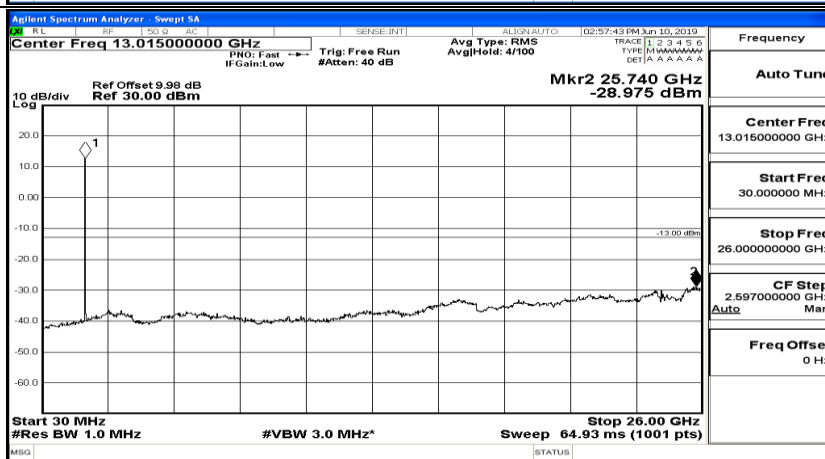

CSE Test Graph(s) (Channel Bandwidth: 10 MHz)_HCH_QPSK

CSE Test Graph(s) (Channel Bandwidth: 10 MHz)_LCH_16QAM

CSE Test Graph(s) (Channel Bandwidth: 10 MHz)_MCH_16QAM

CSE Test Graph(s) (Channel Bandwidth: 10 MHz)_HCH_16QAM

CSE Test Graph(s) (Channel Bandwidth:15 MHz) LCH_QPSK

Frequency
Auto Tune
Center Freq 79.500 kHz
Start Freq 9.000 kHz
Stop Freq 150.000 kHz
CF Step 14.100 kHz Man
Freq Offset 0 Hz

Frequency
Auto Tune
Center Freq 15.075000 MHz
Start Freq 150.000 kHz
Stop Freq 30.000000 MHz
CF Step 2.985000 MHz Man
Freq Offset 0 Hz

Frequency
Auto Tune
Center Freq 13.015000000 GHz
Start Freq 30.000000 MHz
Stop Freq 26.000000000 GHz
CF Step 2.597000000 GHz Man
Freq Offset 0 Hz

CSE Test Graph(s) (Channel Bandwidth:15 MHz)_MCH_QPSK

CSE Test Graph(s) (Channel Bandwidth:15 MHz)_HCH_QPSK