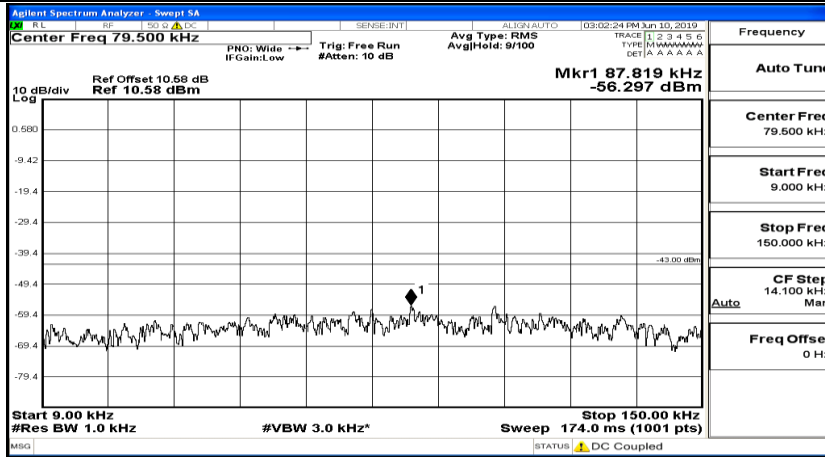

CSE Test Graph(s) (Channel Bandwidth:15 MHz)_LCH_16QAM

Frequency
Auto Tune
Center Freq 79.500 kHz
Start Freq 9.000 kHz
Stop Freq 150.000 kHz
CF Step 14.100 kHz Man
Freq Offset 0 Hz

Frequency
Auto Tune
Center Freq 15.075000 MHz
Start Freq 150.000 kHz
Stop Freq 30.000000 MHz
CF Step 2.985000 MHz Man
Freq Offset 0 Hz

Frequency
Auto Tune
Center Freq 13.015000000 GHz
Start Freq 30.000000 MHz
Stop Freq 26.000000000 GHz
CF Step 2.597000000 GHz Man
Freq Offset 0 Hz

CSE Test Graph(s) (Channel Bandwidth:15 MHz)_MCH_16QAM

CSE Test Graph(s) (Channel Bandwidth:20 MHz) LCH_QPSK