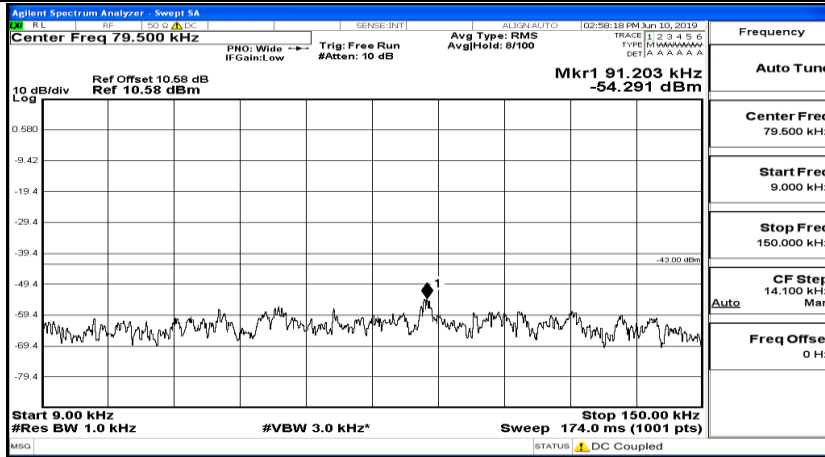

CSE Test Graph(s) (Channel Bandwidth: 10 MHz)_HCH_QPSK

CSE Test Graph(s) (Channel Bandwidth: 10 MHz)_LCH_16QAM

CSE Test Graph(s) (Channel Bandwidth: 10 MHz)_MCH_16QAM

CSE Test Graph(s) (Channel Bandwidth: 10 MHz)_HCH_16QAM

CSE Test Graph(s) (Channel Bandwidth:15 MHz) LCH_QPSK

Frequency
Auto Tune
Center Freq 79.500 kHz
Start Freq 9.000 kHz
Stop Freq 150.000 kHz
CF Step 14.100 kHz Man
Freq Offset 0 Hz

Frequency
Auto Tune
Center Freq 15.075000 MHz
Start Freq 150.000 kHz
Stop Freq 30.000000 MHz
CF Step 2.985000 MHz Man
Freq Offset 0 Hz

Frequency
Auto Tune
Center Freq 13.015000000 GHz
Start Freq 30.000000 MHz
Stop Freq 26.000000000 GHz
CF Step 2.597000000 GHz Man
Freq Offset 0 Hz

CSE Test Graph(s) (Channel Bandwidth:15 MHz)_MCH_QPSK

CSE Test Graph(s) (Channel Bandwidth:15 MHz)_HCH_QPSK