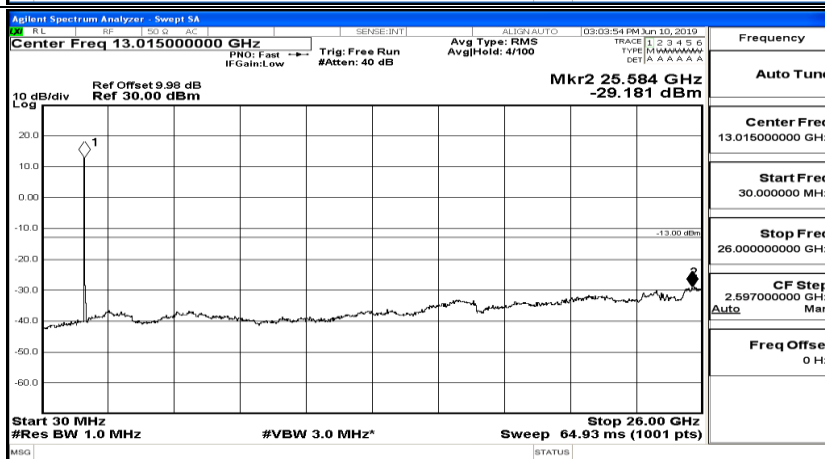

CSE Test Graph(s) (Channel Bandwidth:20 MHz)_MCH_QPSK