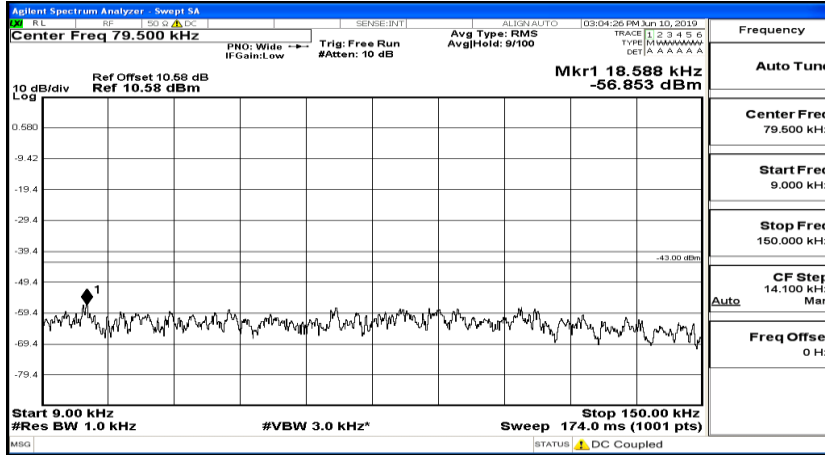

Frequency
Auto Tune
Center Freq 13.015000000 GHz
Start Freq 30.000000 MHz
Stop Freq 26.000000000 GHz
CF Step 2.597000000 GHz Man
Freq Offset 0 Hz

CSE Test Graph(s) (Channel Bandwidth:15 MHz)_MCH_16QAM

CSE Test Graph(s) (Channel Bandwidth:20 MHz) LCH_QPSK

CSE Test Graph(s) (Channel Bandwidth:20 MHz)_MCH_QPSK

CSE Test Graph(s) (Channel Bandwidth:20 MHz)_HCH_QPSK

CSE Test Graph(s) (Channel Bandwidth:20 MHz)_LCH_16QAM

CSE Test Graph(s) (Channel Bandwidth:20 MHz)_MCH_16QAM

CSE Test Graph(s) (Channel Bandwidth:20 MHz)_HCH_16QAM