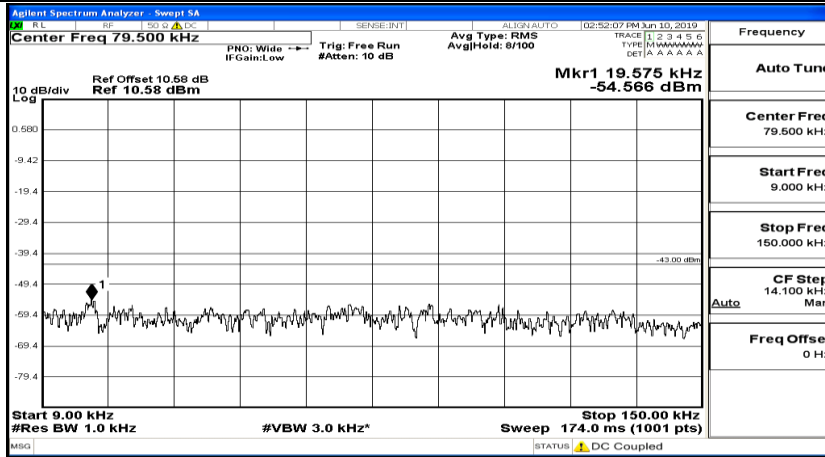

CSE Test Graph(s) (Channel Bandwidth: 5 MHz)_MCH_QPSK

CSE Test Graph(s) (Channel Bandwidth: 5 MHz)_HCH_QPSK

CSE Test Graph(s) (Channel Bandwidth: 5 MHz)_LCH_16QAM

CSE Test Graph(s) (Channel Bandwidth: 5 MHz)_MCH_16QAM