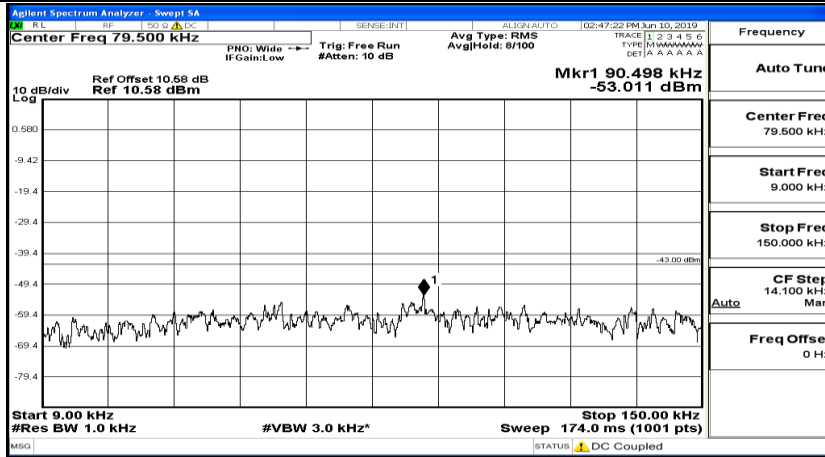

Frequency
Auto Tune
Center Freq 15.075000 MHz
Start Freq 150.000 kHz
Stop Freq 30.000000 MHz
CF Step 2.985000 MHz Man
Freq Offset 0 Hz

Frequency
Auto Tune
Center Freq 13.015000000 GHz
Start Freq 30.000000 MHz
Stop Freq 26.000000000 GHz
CF Step 2.597000000 GHz Man
Freq Offset 0 Hz

CSE Test Graph(s) (Channel Bandwidth: 3 MHz)_LCH_QPSK

Frequency
Auto Tune
Center Freq 79.500 kHz
Start Freq 9.000 kHz
Stop Freq 150.000 kHz
CF Step 14.100 kHz Man
Freq Offset 0 Hz

Frequency
Auto Tune
Center Freq 15.075000 MHz
Start Freq 150.000 kHz
Stop Freq 30.000000 MHz
CF Step 2.985000 MHz Man
Freq Offset 0 Hz

Frequency
Auto Tune
Center Freq 13.015000000 GHz
Start Freq 30.000000 MHz
Stop Freq 26.000000000 GHz
CF Step 2.597000000 GHz Man
Freq Offset 0 Hz

CSE Test Graph(s) (Channel Bandwidth: 3 MHz)_MCH_QPSK

CSE Test Graph(s) (Channel Bandwidth: 3 MHz)_HCH_QPSK