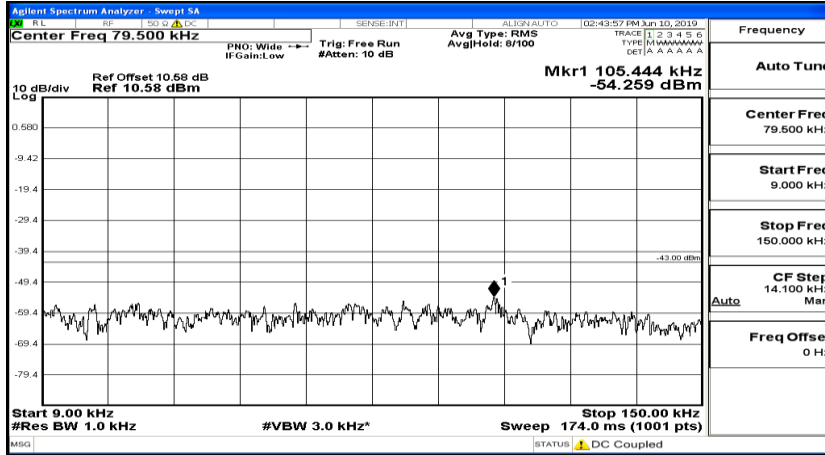

B.5 Conducted Spurious Emission

CSE Test Graph(s) (Channel Bandwidth: 1.4 MHz)_LCH_QPSK

CSE Test Graph(s) (Channel Bandwidth: 1.4 MHz)_MCH_QPSK

CSE Test Graph(s) (Channel Bandwidth: 1.4 MHz)_HCH_QPSK

CSE Test Graph(s) (Channel Bandwidth: 1.4 MHz)_LCH_16QAM

CSE Test Graph(s) (Channel Bandwidth: 1.4 MHz)_MCH_16QAM

CSE Test Graph(s) (Channel Bandwidth: 1.4 MHz)_HCH_16QAM

Frequency
Auto Tune
Center Freq 79.500 kHz
Start Freq 9.000 kHz
Stop Freq 150.000 kHz
CF Step 14.100 kHz Man
Freq Offset 0 Hz

Frequency
Auto Tune
Center Freq 15.075000 MHz
Start Freq 150.000 kHz
Stop Freq 30.000000 MHz
CF Step 2.985000 MHz Man
Freq Offset 0 Hz

Frequency
Auto Tune
Center Freq 13.015000000 GHz
Start Freq 30.000000 MHz
Stop Freq 26.000000000 GHz
CF Step 2.597000000 GHz Man
Freq Offset 0 Hz

CSE Test Graph(s) (Channel Bandwidth: 3 MHz)_LCH_QPSK

Frequency
Auto Tune
Center Freq 79.500 kHz
Start Freq 9.000 kHz
Stop Freq 150.000 kHz
CF Step 14.100 kHz Man
Freq Offset 0 Hz

Frequency
Auto Tune
Center Freq 15.075000 MHz
Start Freq 150.000 kHz
Stop Freq 30.000000 MHz
CF Step 2.985000 MHz Man
Freq Offset 0 Hz