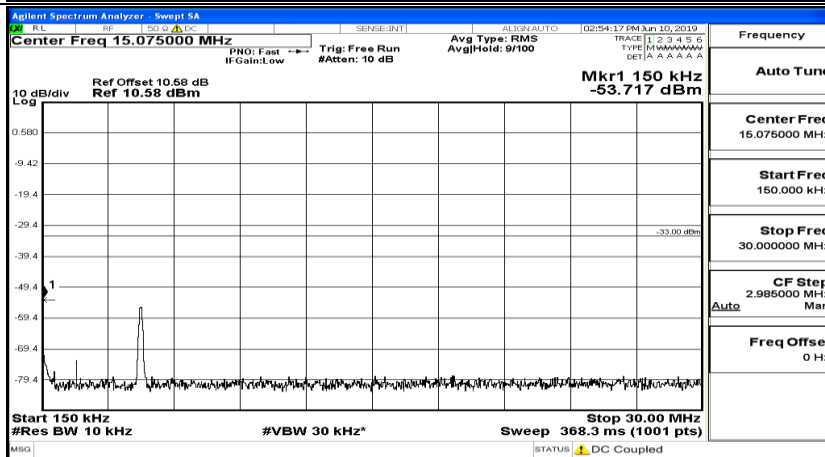

CSE Test Graph(s) (Channel Bandwidth: 10 MHz) LCH_QPSK