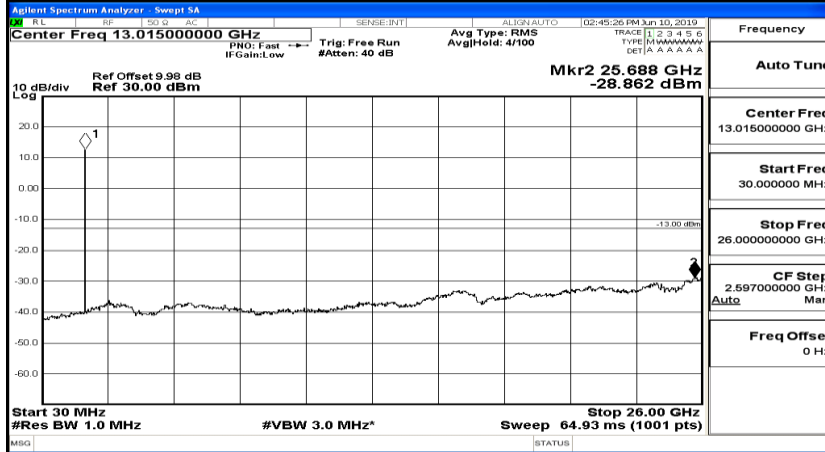

B.5 Conducted Spurious Emission

CSE Test Graph(s) (Channel Bandwidth: 1.4 MHz)_LCH_QPSK

CSE Test Graph(s) (Channel Bandwidth: 1.4 MHz)_MCH_QPSK

CSE Test Graph(s) (Channel Bandwidth: 1.4 MHz)_HCH_QPSK

CSE Test Graph(s) (Channel Bandwidth: 1.4 MHz)_LCH_16QAM

CSE Test Graph(s) (Channel Bandwidth: 1.4 MHz)_MCH_16QAM

CSE Test Graph(s) (Channel Bandwidth: 1.4 MHz)_HCH_16QAM

Frequency
Auto Tune
Center Freq 79.500 kHz
Start Freq 9.000 kHz
Stop Freq 150.000 kHz
CF Step 14.100 kHz Man
Freq Offset 0 Hz

Frequency
Auto Tune
Center Freq 15.075000 MHz
Start Freq 150.000 kHz
Stop Freq 30.000000 MHz
CF Step 2.985000 MHz Man
Freq Offset 0 Hz

Frequency
Auto Tune
Center Freq 13.015000000 GHz
Start Freq 30.000000 MHz
Stop Freq 26.000000000 GHz
CF Step 2.597000000 GHz Man
Freq Offset 0 Hz

CSE Test Graph(s) (Channel Bandwidth: 3 MHz)_LCH_QPSK

Frequency
Auto Tune
Center Freq 79.500 kHz
Start Freq 9.000 kHz
Stop Freq 150.000 kHz
CF Step 14.100 kHz Man
Freq Offset 0 Hz

Frequency
Auto Tune
Center Freq 15.075000 MHz
Start Freq 150.000 kHz
Stop Freq 30.000000 MHz
CF Step 2.985000 MHz Man
Freq Offset 0 Hz