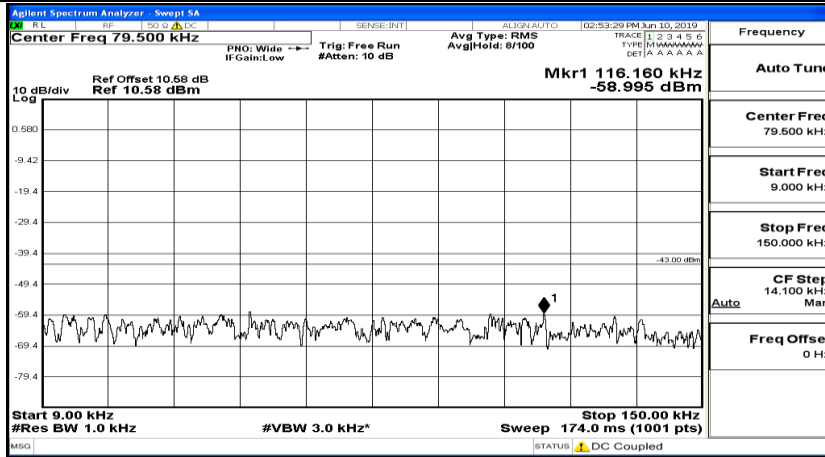

CSE Test Graph(s) (Channel Bandwidth: 5 MHz)_HCH_16QAM