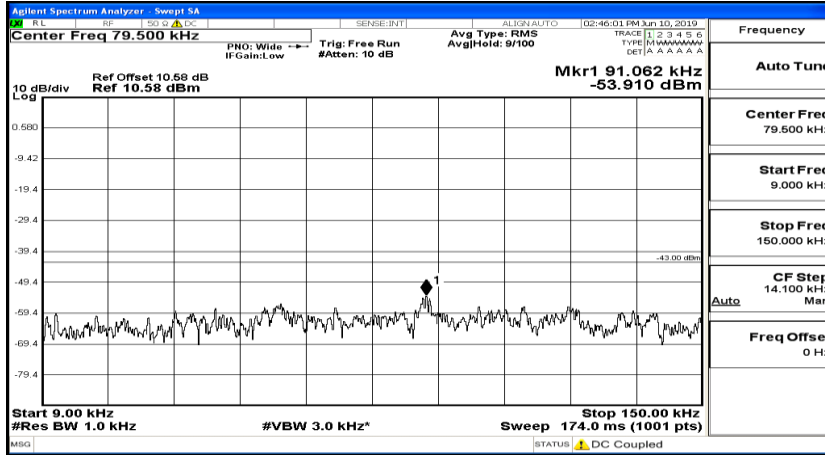

CSE Test Graph(s) (Channel Bandwidth: 1.4 MHz)_MCH_16QAM

CSE Test Graph(s) (Channel Bandwidth: 1.4 MHz)_HCH_16QAM

Frequency
Auto Tune
Center Freq 79.500 kHz
Start Freq 9.000 kHz
Stop Freq 150.000 kHz
CF Step 14.100 kHz Man
Freq Offset 0 Hz

Frequency
Auto Tune
Center Freq 15.075000 MHz
Start Freq 150.000 kHz
Stop Freq 30.000000 MHz
CF Step 2.985000 MHz Man
Freq Offset 0 Hz

Frequency
Auto Tune
Center Freq 13.015000000 GHz
Start Freq 30.000000 MHz
Stop Freq 26.000000000 GHz
CF Step 2.597000000 GHz Man
Freq Offset 0 Hz

CSE Test Graph(s) (Channel Bandwidth: 3 MHz)_LCH_QPSK

Frequency
Auto Tune
Center Freq 79.500 kHz
Start Freq 9.000 kHz
Stop Freq 150.000 kHz
CF Step 14.100 kHz Man
Freq Offset 0 Hz

Frequency
Auto Tune
Center Freq 15.075000 MHz
Start Freq 150.000 kHz
Stop Freq 30.000000 MHz
CF Step 2.985000 MHz Man
Freq Offset 0 Hz