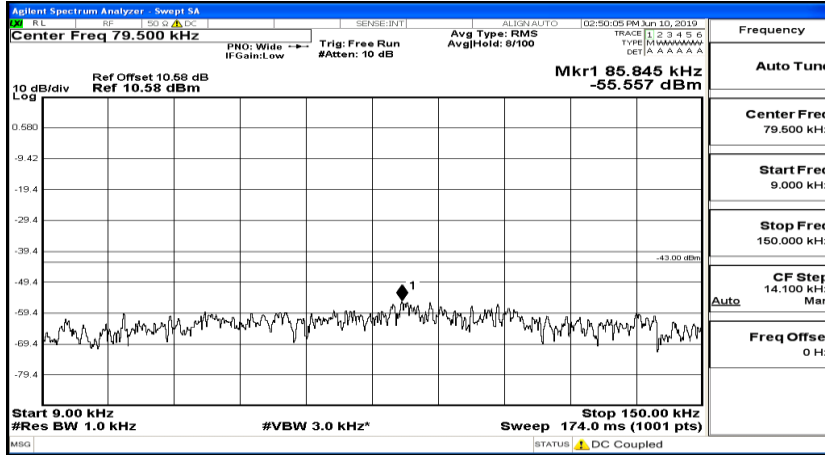

CSE Test Graph(s) (Channel Bandwidth: 3 MHz)_LCH_16QAM

CSE Test Graph(s) (Channel Bandwidth: 3 MHz)_MCH_16QAM

CSE Test Graph(s) (Channel Bandwidth: 3 MHz) _HCH_16QAM

CSE Test Graph(s) (Channel Bandwidth: 5 MHz)_LCH_QPSK