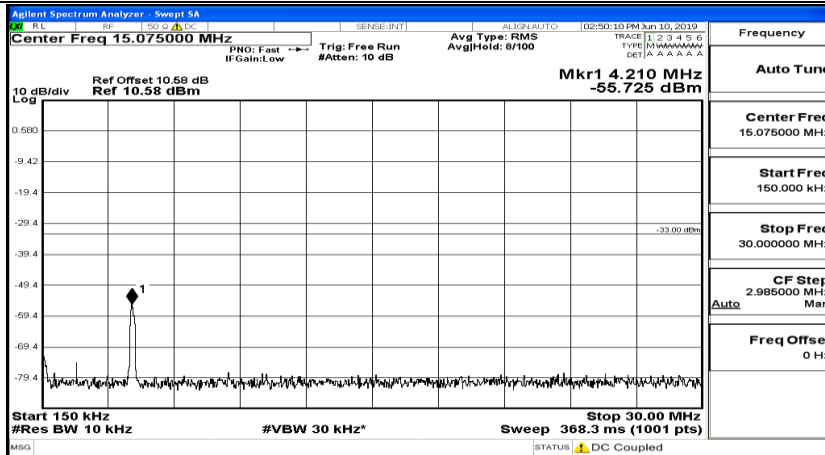

CSE Test Graph(s) (Channel Bandwidth: 3 MHz)_LCH_16QAM

CSE Test Graph(s) (Channel Bandwidth: 3 MHz)_MCH_16QAM

CSE Test Graph(s) (Channel Bandwidth: 3 MHz) _HCH_16QAM

CSE Test Graph(s) (Channel Bandwidth: 5 MHz)_LCH_QPSK