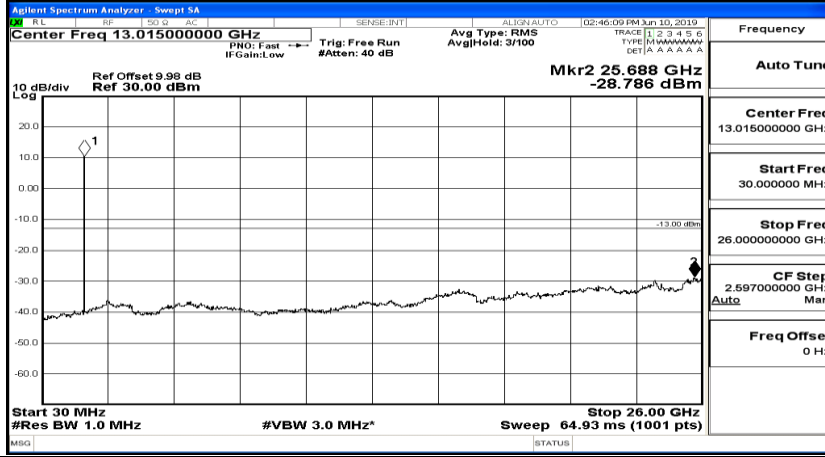

Frequency
Auto Tune
Center Freq 15.075000 MHz
Start Freq 150.000 kHz
Stop Freq 30.000000 MHz
CF Step 2.985000 MHz Man
Freq Offset 0 Hz

Frequency
Auto Tune
Center Freq 13.015000000 GHz
Start Freq 30.000000 MHz
Stop Freq 26.000000000 GHz
CF Step 2.597000000 GHz Man
Freq Offset 0 Hz

CSE Test Graph(s) (Channel Bandwidth: 3 MHz)_LCH_QPSK

Frequency
Auto Tune
Center Freq 79.500 kHz
Start Freq 9.000 kHz
Stop Freq 150.000 kHz
CF Step 14.100 kHz Man
Freq Offset 0 Hz

Frequency
Auto Tune
Center Freq 15.075000 MHz
Start Freq 150.000 kHz
Stop Freq 30.000000 MHz
CF Step 2.985000 MHz Man
Freq Offset 0 Hz