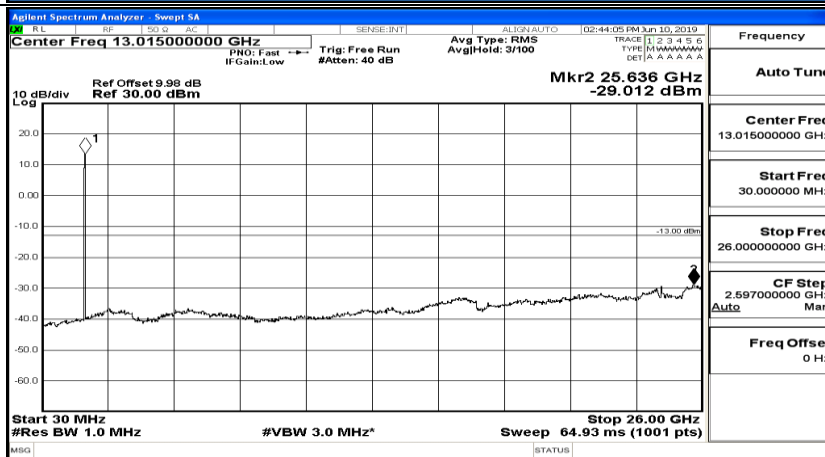

B.5 Conducted Spurious Emission

CSE Test Graph(s) (Channel Bandwidth: 1.4 MHz)_LCH_QPSK

CSE Test Graph(s) (Channel Bandwidth: 1.4 MHz)_MCH_QPSK

CSE Test Graph(s) (Channel Bandwidth: 1.4 MHz)_HCH_QPSK

CSE Test Graph(s) (Channel Bandwidth: 1.4 MHz)_LCH_16QAM

CSE Test Graph(s) (Channel Bandwidth: 1.4 MHz)_MCH_16QAM

CSE Test Graph(s) (Channel Bandwidth: 1.4 MHz)_HCH_16QAM

Frequency
Auto Tune
Center Freq 79.500 kHz
Start Freq 9.000 kHz
Stop Freq 150.000 kHz
CF Step 14.100 kHz Man
Freq Offset 0 Hz

Frequency
Auto Tune
Center Freq 15.075000 MHz
Start Freq 150.000 kHz
Stop Freq 30.000000 MHz
CF Step 2.985000 MHz Man
Freq Offset 0 Hz

Frequency
Auto Tune
Center Freq 13.015000000 GHz
Start Freq 30.000000 MHz
Stop Freq 26.000000000 GHz
CF Step 2.597000000 GHz Man
Freq Offset 0 Hz

CSE Test Graph(s) (Channel Bandwidth: 3 MHz)_LCH_QPSK

Frequency
Auto Tune
Center Freq 79.500 kHz
Start Freq 9.000 kHz
Stop Freq 150.000 kHz
CF Step 14.100 kHz Man
Freq Offset 0 Hz

Frequency
Auto Tune
Center Freq 15.075000 MHz
Start Freq 150.000 kHz
Stop Freq 30.000000 MHz
CF Step 2.985000 MHz Man
Freq Offset 0 Hz