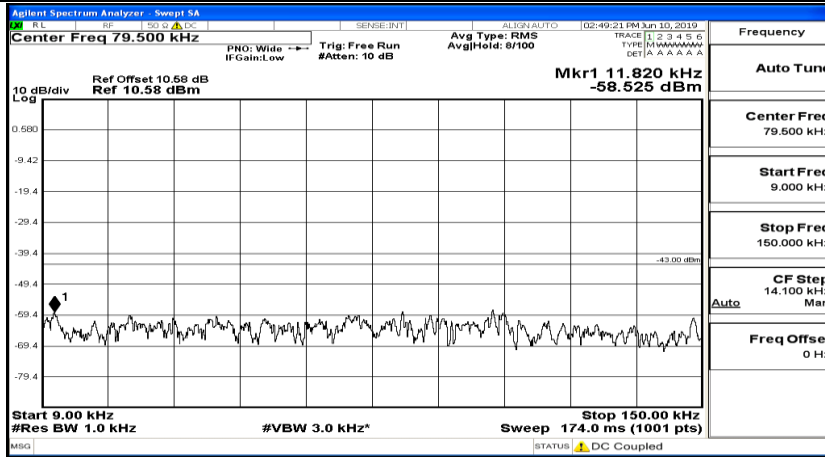

CSE Test Graph(s) (Channel Bandwidth: 3 MHz) _HCH_16QAM