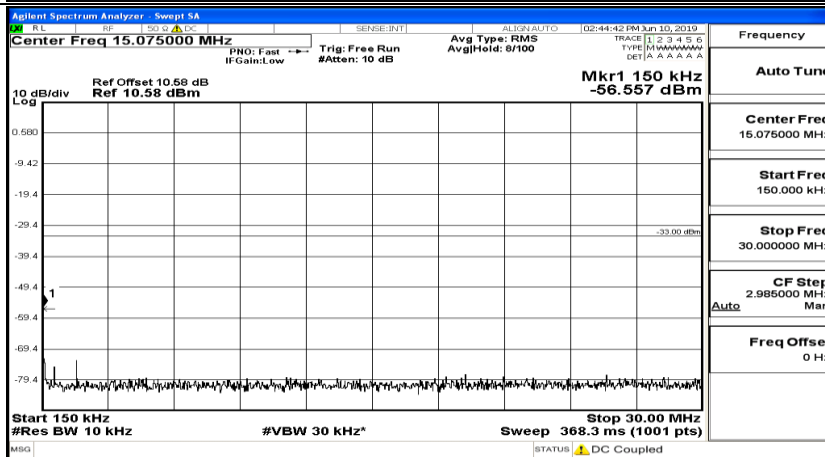

B.5 Conducted Spurious Emission

CSE Test Graph(s) (Channel Bandwidth: 1.4 MHz)_LCH_QPSK

CSE Test Graph(s) (Channel Bandwidth: 1.4 MHz)_MCH_QPSK

CSE Test Graph(s) (Channel Bandwidth: 1.4 MHz)_HCH_QPSK

CSE Test Graph(s) (Channel Bandwidth: 1.4 MHz)_LCH_16QAM

CSE Test Graph(s) (Channel Bandwidth: 1.4 MHz)_MCH_16QAM

CSE Test Graph(s) (Channel Bandwidth: 1.4 MHz)_HCH_16QAM

Frequency
Auto Tune
Center Freq 79.500 kHz
Start Freq 9.000 kHz
Stop Freq 150.000 kHz
CF Step 14.100 kHz Man
Freq Offset 0 Hz

Frequency
Auto Tune
Center Freq 15.075000 MHz
Start Freq 150.000 kHz
Stop Freq 30.000000 MHz
CF Step 2.985000 MHz Man
Freq Offset 0 Hz

Frequency
Auto Tune
Center Freq 13.015000000 GHz
Start Freq 30.000000 MHz
Stop Freq 26.000000000 GHz
CF Step 2.597000000 GHz Man
Freq Offset 0 Hz