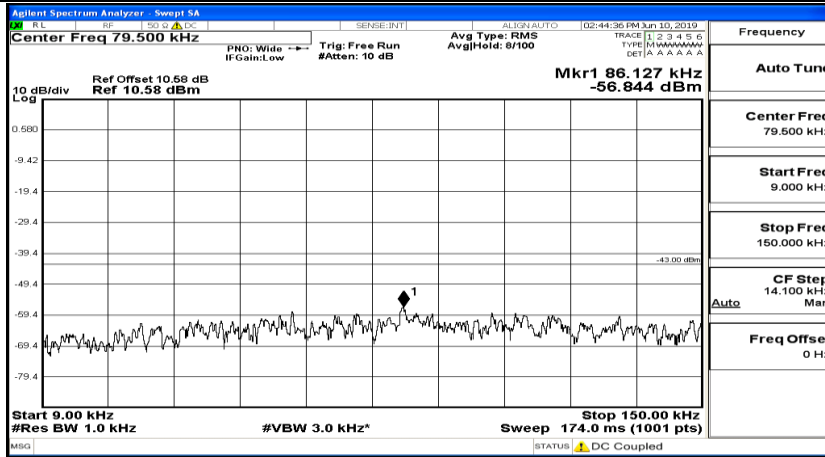

B.5 Conducted Spurious Emission

CSE Test Graph(s) (Channel Bandwidth: 1.4 MHz)_LCH_QPSK

CSE Test Graph(s) (Channel Bandwidth: 1.4 MHz)_MCH_QPSK

CSE Test Graph(s) (Channel Bandwidth: 1.4 MHz)_HCH_QPSK

CSE Test Graph(s) (Channel Bandwidth: 1.4 MHz)_LCH_16QAM

CSE Test Graph(s) (Channel Bandwidth: 1.4 MHz)_MCH_16QAM

CSE Test Graph(s) (Channel Bandwidth: 1.4 MHz)_HCH_16QAM

Frequency
Auto Tune
Center Freq 79.500 kHz
Start Freq 9.000 kHz
Stop Freq 150.000 kHz
CF Step 14.100 kHz Man
Freq Offset 0 Hz

Frequency
Auto Tune
Center Freq 15.075000 MHz
Start Freq 150.000 kHz
Stop Freq 30.000000 MHz
CF Step 2.985000 MHz Man
Freq Offset 0 Hz

Frequency
Auto Tune
Center Freq 13.015000000 GHz
Start Freq 30.000000 MHz
Stop Freq 26.000000000 GHz
CF Step 2.597000000 GHz Man
Freq Offset 0 Hz