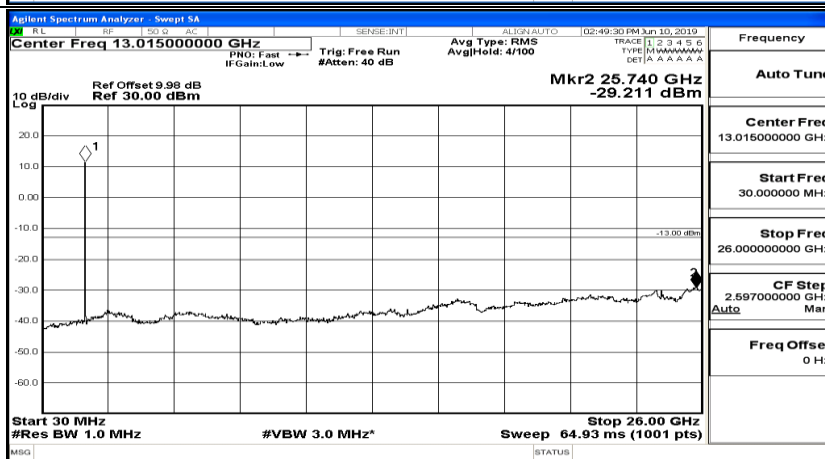

CSE Test Graph(s) (Channel Bandwidth: 3 MHz) _HCH_16QAM