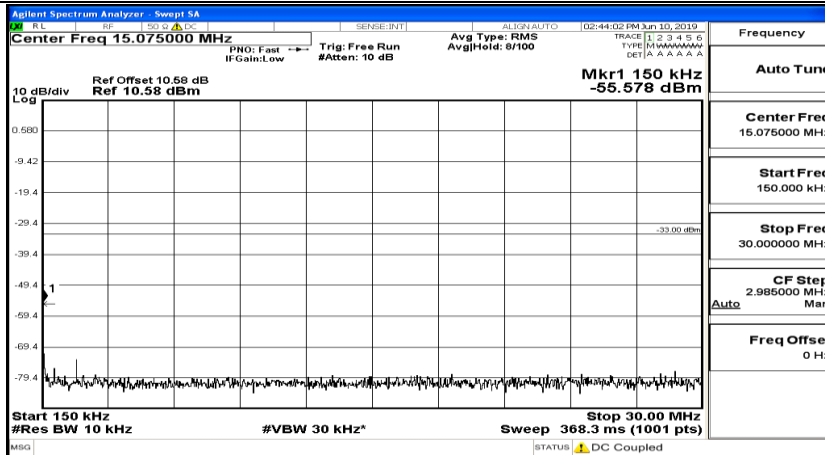

B.5 Conducted Spurious Emission

CSE Test Graph(s) (Channel Bandwidth: 1.4 MHz)_LCH_QPSK

CSE Test Graph(s) (Channel Bandwidth: 1.4 MHz)_MCH_QPSK

CSE Test Graph(s) (Channel Bandwidth: 1.4 MHz)_HCH_QPSK

CSE Test Graph(s) (Channel Bandwidth: 1.4 MHz)_LCH_16QAM

CSE Test Graph(s) (Channel Bandwidth: 1.4 MHz)_MCH_16QAM

CSE Test Graph(s) (Channel Bandwidth: 1.4 MHz)_HCH_16QAM

Frequency
Auto Tune
Center Freq 79.500 kHz
Start Freq 9.000 kHz
Stop Freq 150.000 kHz
CF Step 14.100 kHz Man
Freq Offset 0 Hz

Frequency
Auto Tune
Center Freq 15.075000 MHz
Start Freq 150.000 kHz
Stop Freq 30.000000 MHz
CF Step 2.985000 MHz Man
Freq Offset 0 Hz

Frequency
Auto Tune
Center Freq 13.015000000 GHz
Start Freq 30.000000 MHz
Stop Freq 26.000000000 GHz
CF Step 2.597000000 GHz Man
Freq Offset 0 Hz