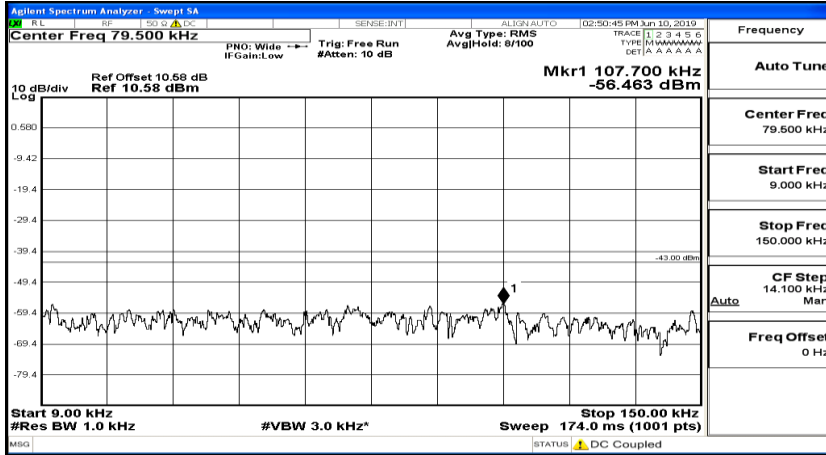

CSE Test Graph(s) (Channel Bandwidth: 5 MHz)_LCH_16QAM