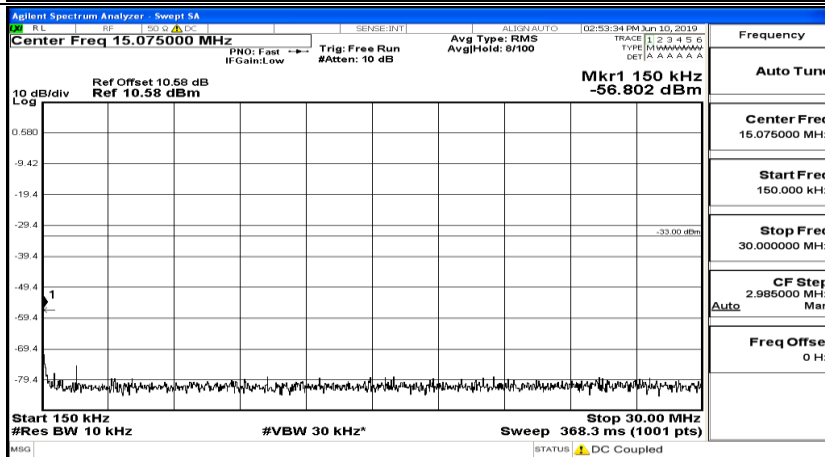

CSE Test Graph(s) (Channel Bandwidth: 5 MHz)_HCH_16QAM