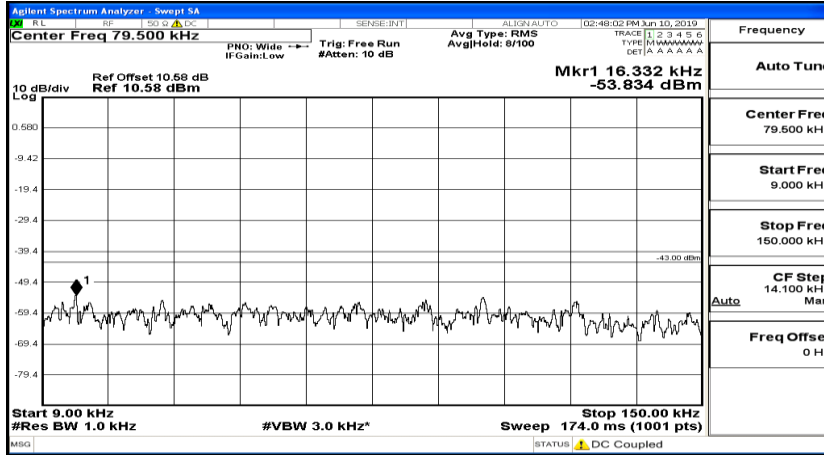

CSE Test Graph(s) (Channel Bandwidth: 3 MHz)_MCH_16QAM