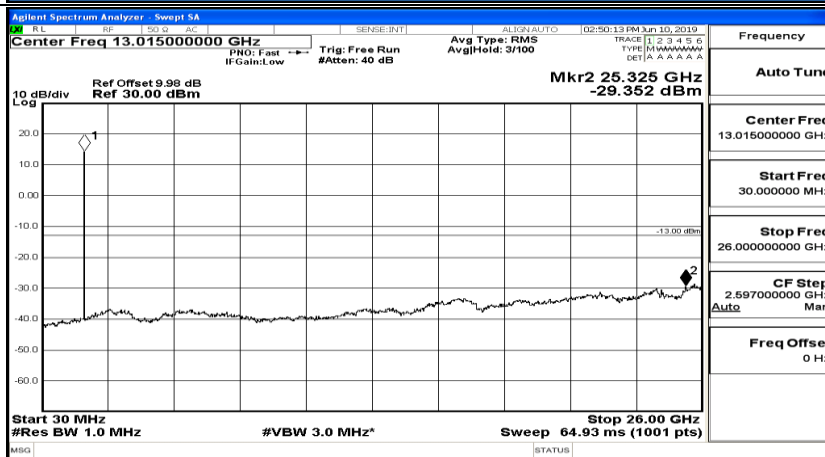

CSE Test Graph(s) (Channel Bandwidth: 3 MHz)_LCH_16QAM

CSE Test Graph(s) (Channel Bandwidth: 3 MHz)_MCH_16QAM

CSE Test Graph(s) (Channel Bandwidth: 3 MHz) _HCH_16QAM

CSE Test Graph(s) (Channel Bandwidth: 5 MHz)_LCH_QPSK