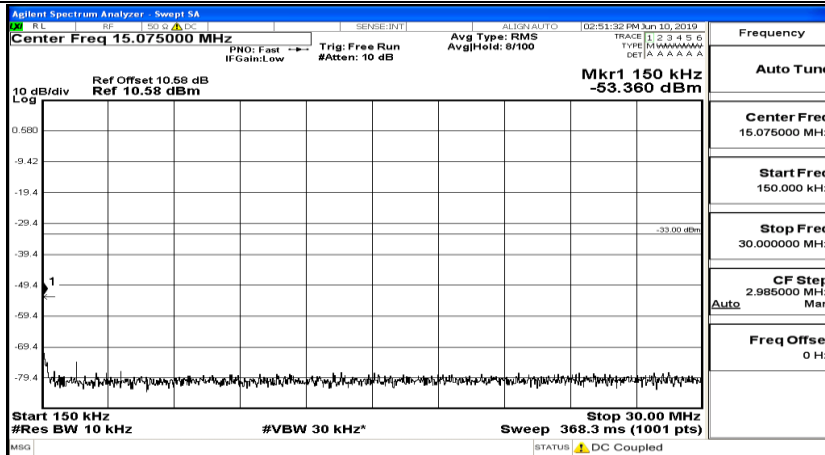

CSE Test Graph(s) (Channel Bandwidth: 5 MHz)_MCH_QPSK