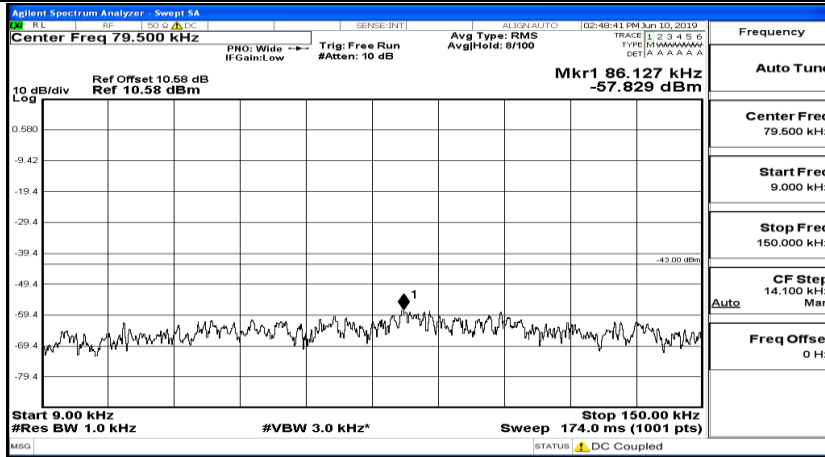

Frequency
Auto Tune
Center Freq 15.075000 MHz
Start Freq 150.000 kHz
Stop Freq 30.000000 MHz
CF Step 2.985000 MHz Man
Freq Offset 0 Hz

Frequency
Auto Tune
Center Freq 13.015000000 GHz
Start Freq 30.000000 MHz
Stop Freq 26.000000000 GHz
CF Step 2.597000000 GHz Man
Freq Offset 0 Hz

CSE Test Graph(s) (Channel Bandwidth: 3 MHz)_LCH_QPSK

Frequency
Auto Tune
Center Freq 79.500 kHz
Start Freq 9.000 kHz
Stop Freq 150.000 kHz
CF Step 14.100 kHz Man
Freq Offset 0 Hz

Frequency
Auto Tune
Center Freq 15.075000 MHz
Start Freq 150.000 kHz
Stop Freq 30.000000 MHz
CF Step 2.985000 MHz Man
Freq Offset 0 Hz

Frequency
Auto Tune
Center Freq 13.015000000 GHz
Start Freq 30.000000 MHz
Stop Freq 26.000000000 GHz
CF Step 2.597000000 GHz Man
Freq Offset 0 Hz

CSE Test Graph(s) (Channel Bandwidth: 3 MHz)_MCH_QPSK

CSE Test Graph(s) (Channel Bandwidth: 3 MHz)_HCH_QPSK