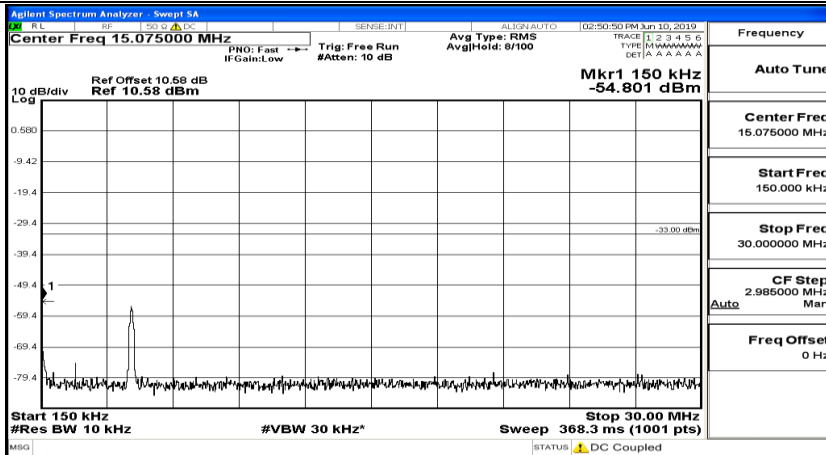

CSE Test Graph(s) (Channel Bandwidth: 5 MHz)_LCH_16QAM