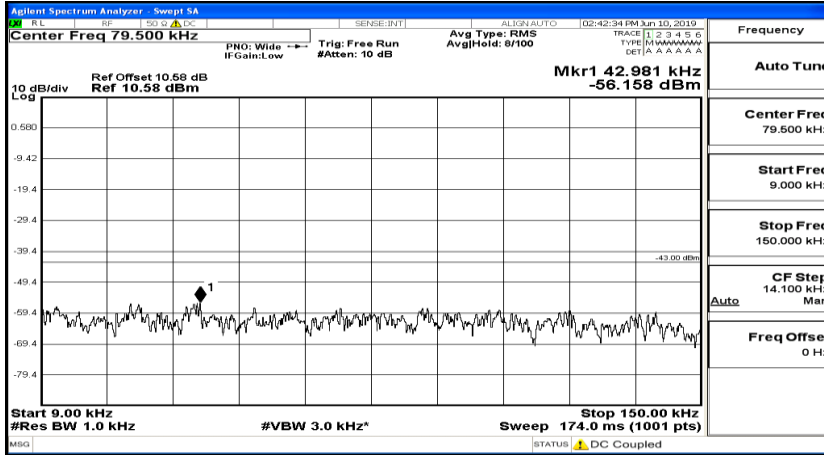

B.5 Conducted Spurious Emission

CSE Test Graph(s) (Channel Bandwidth: 1.4 MHz)_LCH_QPSK

CSE Test Graph(s) (Channel Bandwidth: 1.4 MHz)_MCH_QPSK

CSE Test Graph(s) (Channel Bandwidth: 1.4 MHz)_HCH_QPSK

CSE Test Graph(s) (Channel Bandwidth: 1.4 MHz)_LCH_16QAM

CSE Test Graph(s) (Channel Bandwidth: 1.4 MHz)_MCH_16QAM

CSE Test Graph(s) (Channel Bandwidth: 1.4 MHz)_HCH_16QAM

Frequency
Auto Tune
Center Freq 79.500 kHz
Start Freq 9.000 kHz
Stop Freq 150.000 kHz
CF Step 14.100 kHz Man
Freq Offset 0 Hz

Frequency
Auto Tune
Center Freq 15.075000 MHz
Start Freq 150.000 kHz
Stop Freq 30.000000 MHz
CF Step 2.985000 MHz Man
Freq Offset 0 Hz

Frequency
Auto Tune
Center Freq 13.015000000 GHz
Start Freq 30.000000 MHz
Stop Freq 26.000000000 GHz
CF Step 2.597000000 GHz Man
Freq Offset 0 Hz

CSE Test Graph(s) (Channel Bandwidth: 3 MHz)_LCH_QPSK

Frequency
Auto Tune
Center Freq 79.500 kHz
Start Freq 9.000 kHz
Stop Freq 150.000 kHz
CF Step 14.100 kHz Man
Freq Offset 0 Hz

Frequency
Auto Tune
Center Freq 15.075000 MHz
Start Freq 150.000 kHz
Stop Freq 30.000000 MHz
CF Step 2.985000 MHz Man
Freq Offset 0 Hz