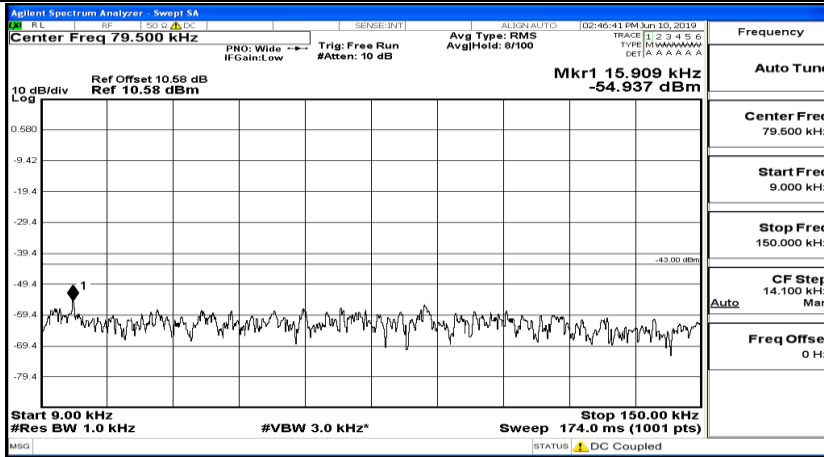

CSE Test Graph(s) (Channel Bandwidth: 3 MHz)_LCH_16QAM