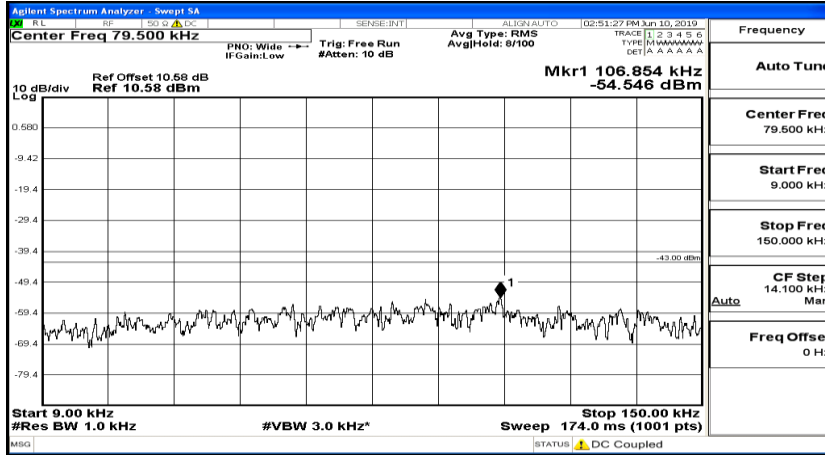

CSE Test Graph(s) (Channel Bandwidth: 5 MHz)_MCH_QPSK