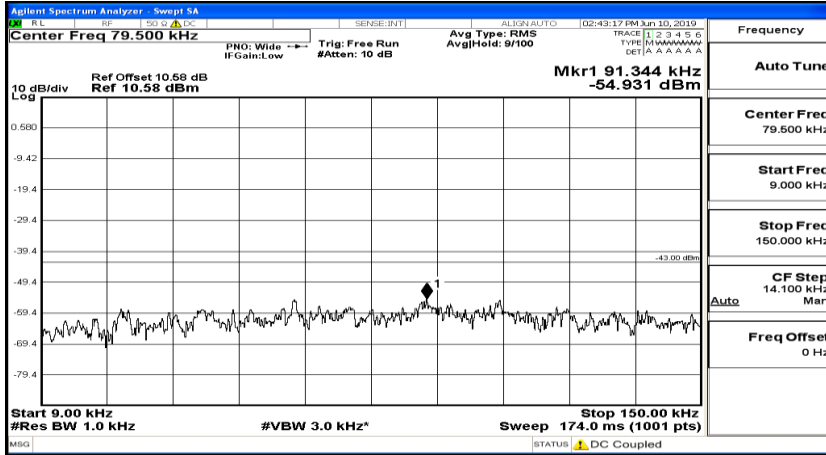

B.5 Conducted Spurious Emission

CSE Test Graph(s) (Channel Bandwidth: 1.4 MHz)_LCH_QPSK

CSE Test Graph(s) (Channel Bandwidth: 1.4 MHz)_MCH_QPSK

CSE Test Graph(s) (Channel Bandwidth: 1.4 MHz)_HCH_QPSK

CSE Test Graph(s) (Channel Bandwidth: 1.4 MHz)_LCH_16QAM

CSE Test Graph(s) (Channel Bandwidth: 1.4 MHz)_MCH_16QAM

CSE Test Graph(s) (Channel Bandwidth: 1.4 MHz)_HCH_16QAM

Frequency
Auto Tune
Center Freq 79.500 kHz
Start Freq 9.000 kHz
Stop Freq 150.000 kHz
CF Step 14.100 kHz Man
Freq Offset 0 Hz

Frequency
Auto Tune
Center Freq 15.075000 MHz
Start Freq 150.000 kHz
Stop Freq 30.000000 MHz
CF Step 2.985000 MHz Man
Freq Offset 0 Hz

Frequency
Auto Tune
Center Freq 13.015000000 GHz
Start Freq 30.000000 MHz
Stop Freq 26.000000000 GHz
CF Step 2.597000000 GHz Man
Freq Offset 0 Hz

CSE Test Graph(s) (Channel Bandwidth: 3 MHz)_LCH_QPSK

Frequency
Auto Tune
Center Freq 79.500 kHz
Start Freq 9.000 kHz
Stop Freq 150.000 kHz
CF Step 14.100 kHz Man
Freq Offset 0 Hz

Frequency
Auto Tune
Center Freq 15.075000 MHz
Start Freq 150.000 kHz
Stop Freq 30.000000 MHz
CF Step 2.985000 MHz Man
Freq Offset 0 Hz