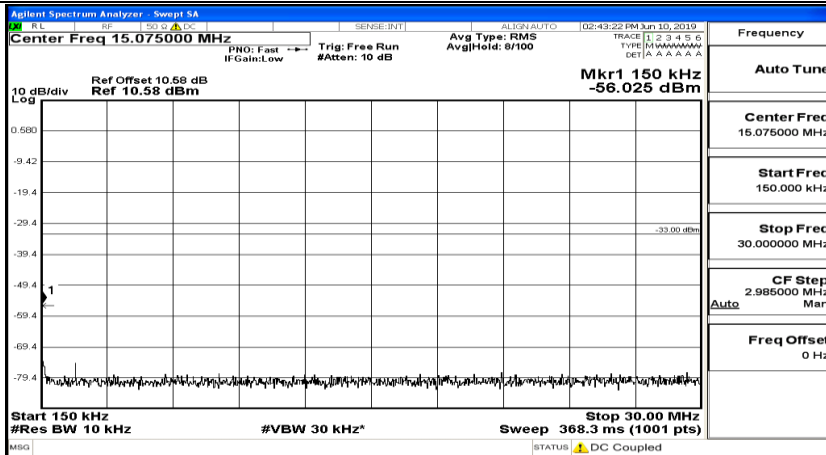

B.5 Conducted Spurious Emission

CSE Test Graph(s) (Channel Bandwidth: 1.4 MHz)_LCH_QPSK

CSE Test Graph(s) (Channel Bandwidth: 1.4 MHz)_MCH_QPSK

CSE Test Graph(s) (Channel Bandwidth: 1.4 MHz)_HCH_QPSK

CSE Test Graph(s) (Channel Bandwidth: 1.4 MHz)_LCH_16QAM

CSE Test Graph(s) (Channel Bandwidth: 1.4 MHz)_MCH_16QAM

CSE Test Graph(s) (Channel Bandwidth: 1.4 MHz)_HCH_16QAM

Frequency
Auto Tune
Center Freq 79.500 kHz
Start Freq 9.000 kHz
Stop Freq 150.000 kHz
CF Step 14.100 kHz Man
Freq Offset 0 Hz

Frequency
Auto Tune
Center Freq 15.075000 MHz
Start Freq 150.000 kHz
Stop Freq 30.000000 MHz
CF Step 2.985000 MHz Man
Freq Offset 0 Hz

Frequency
Auto Tune
Center Freq 13.015000000 GHz
Start Freq 30.000000 MHz
Stop Freq 26.000000000 GHz
CF Step 2.597000000 GHz Man
Freq Offset 0 Hz

CSE Test Graph(s) (Channel Bandwidth: 3 MHz)_LCH_QPSK

Frequency
Auto Tune
Center Freq 79.500 kHz
Start Freq 9.000 kHz
Stop Freq 150.000 kHz
CF Step 14.100 kHz Man
Freq Offset 0 Hz

Frequency
Auto Tune
Center Freq 15.075000 MHz
Start Freq 150.000 kHz
Stop Freq 30.000000 MHz
CF Step 2.985000 MHz Man
Freq Offset 0 Hz