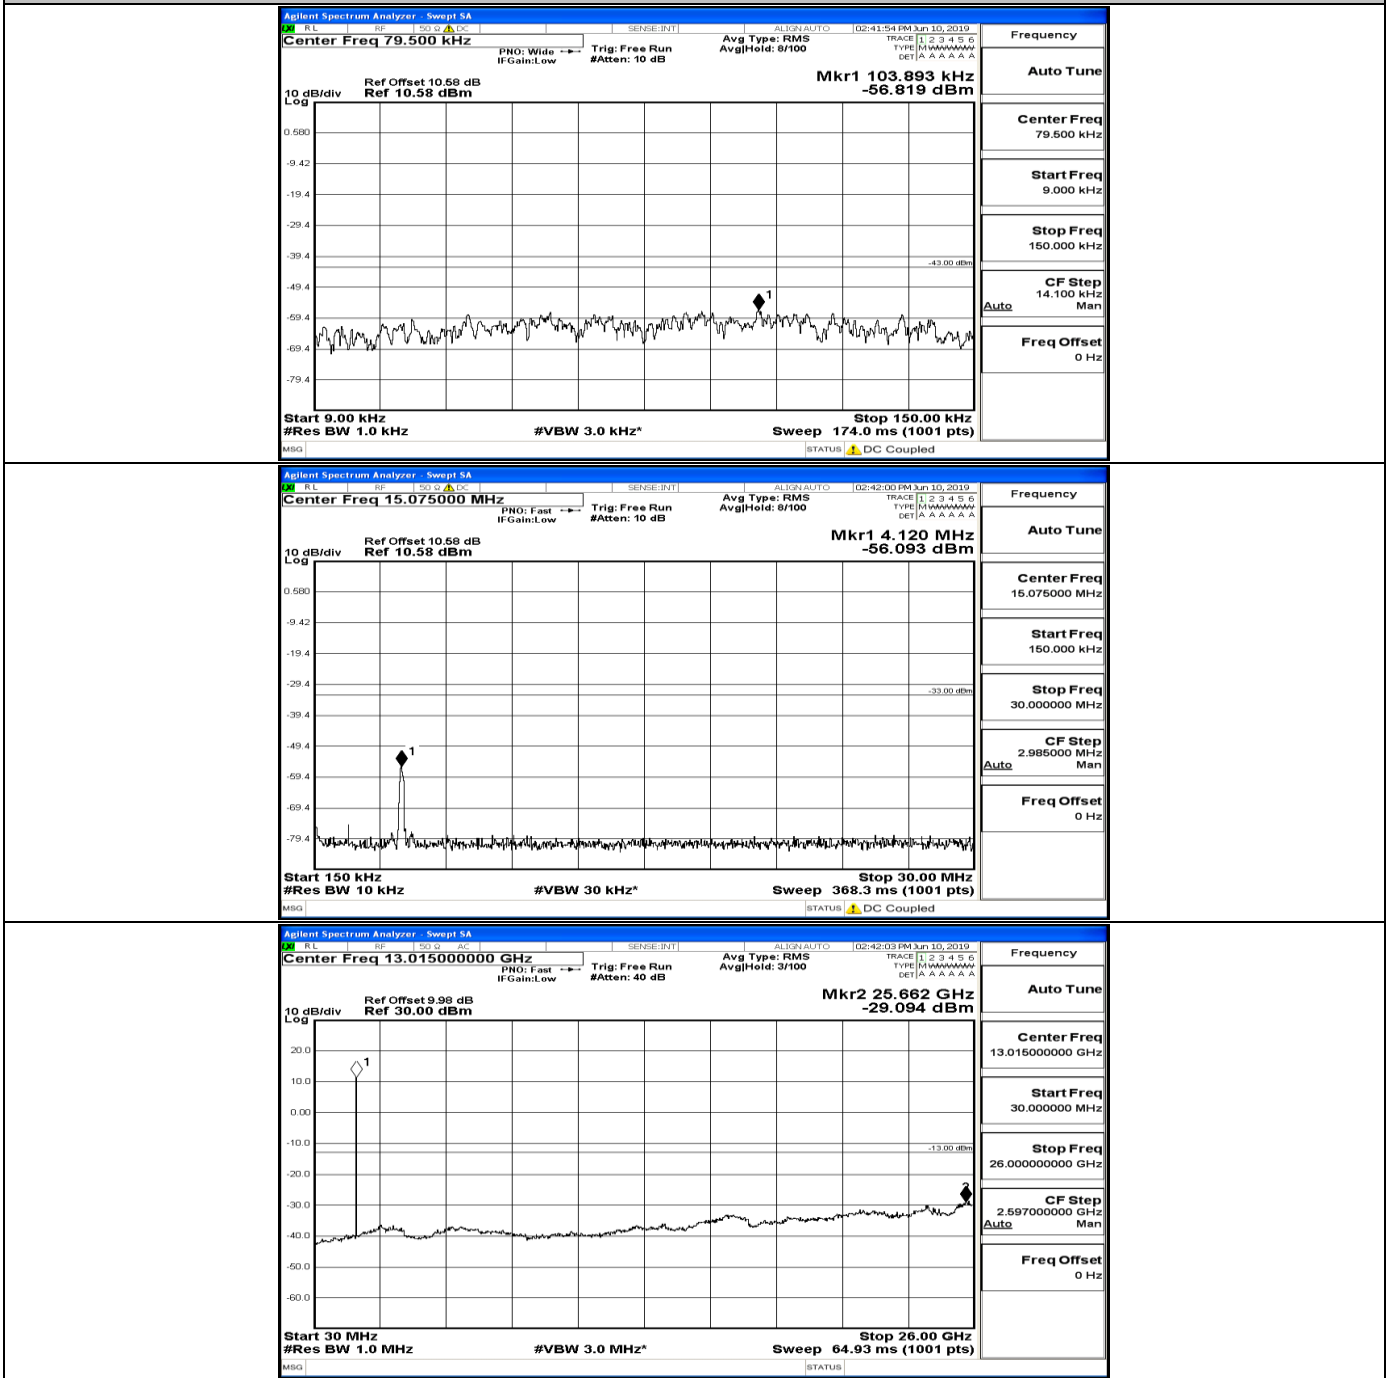

B.5 Conducted Spurious Emission

CSE Test Graph(s) (Channel Bandwidth: 1.4 MHz)_LCH_QPSK

CSE Test Graph(s) (Channel Bandwidth: 1.4 MHz)_MCH_QPSK

CSE Test Graph(s) (Channel Bandwidth: 1.4 MHz)_HCH_QPSK

CSE Test Graph(s) (Channel Bandwidth: 1.4 MHz)_LCH_16QAM

CSE Test Graph(s) (Channel Bandwidth: 1.4 MHz)_MCH_16QAM

CSE Test Graph(s) (Channel Bandwidth: 1.4 MHz)_HCH_16QAM

Frequency
Auto Tune
Center Freq 79.500 kHz
Start Freq 9.000 kHz
Stop Freq 150.000 kHz
CF Step 14.100 kHz Man
Freq Offset 0 Hz

CSE Test Graph(s) (Channel Bandwidth: 3 MHz)_LCH_QPSK

Frequency
Auto Tune
Center Freq 79.500 kHz
Start Freq 9.000 kHz
Stop Freq 150.000 kHz
CF Step 14.100 kHz Man
Freq Offset 0 Hz

Frequency
Auto Tune
Center Freq 15.075000 MHz
Start Freq 150.000 kHz
Stop Freq 30.000000 MHz
CF Step 2.985000 MHz Man
Freq Offset 0 Hz