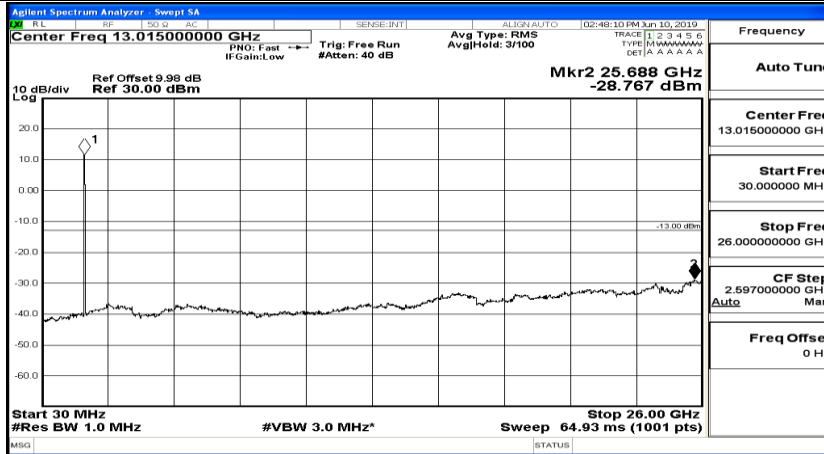

CSE Test Graph(s) (Channel Bandwidth: 3 MHz)_MCH_16QAM