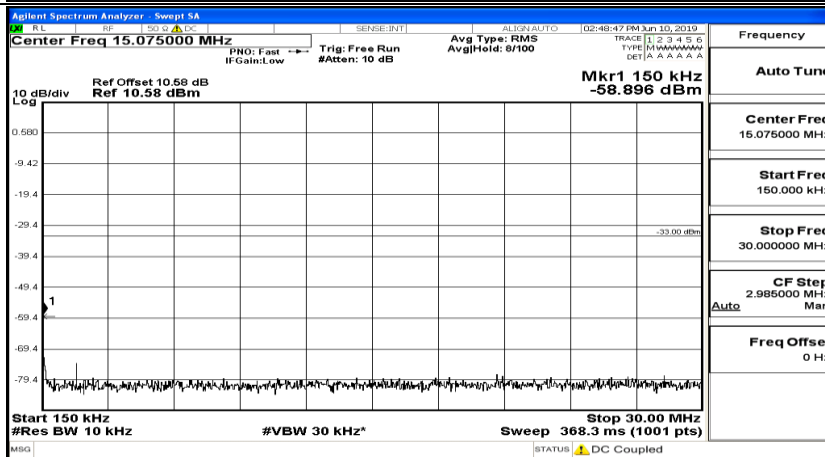

CSE Test Graph(s) (Channel Bandwidth: 3 MHz)_LCH_QPSK

Frequency
Auto Tune
Center Freq 79.500 kHz
Start Freq 9.000 kHz
Stop Freq 150.000 kHz
CF Step 14.100 kHz Man
Freq Offset 0 Hz

Frequency
Auto Tune
Center Freq 15.075000 MHz
Start Freq 150.000 kHz
Stop Freq 30.000000 MHz
CF Step 2.985000 MHz Man
Freq Offset 0 Hz

Frequency
Auto Tune
Center Freq 13.015000000 GHz
Start Freq 30.000000 MHz
Stop Freq 26.000000000 GHz
CF Step 2.597000000 GHz Man
Freq Offset 0 Hz

CSE Test Graph(s) (Channel Bandwidth: 3 MHz)_MCH_QPSK

CSE Test Graph(s) (Channel Bandwidth: 3 MHz)_HCH_QPSK