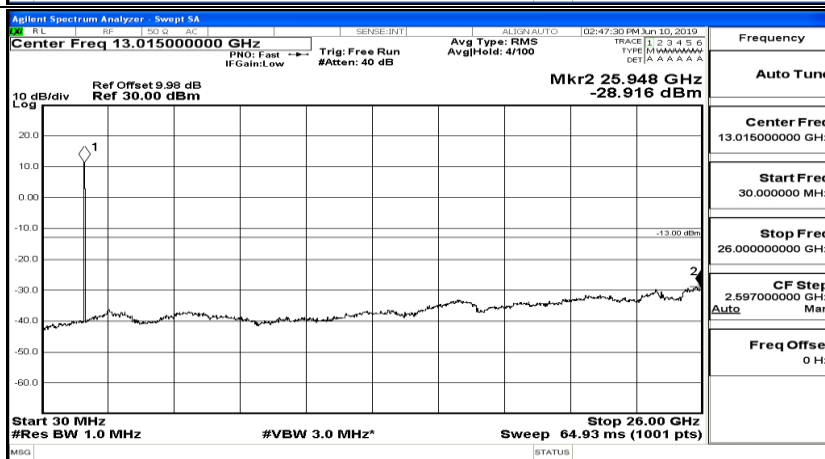

CSE Test Graph(s) (Channel Bandwidth: 3 MHz)_LCH_QPSK

Frequency
Auto Tune
Center Freq 79.500 kHz
Start Freq 9.000 kHz
Stop Freq 150.000 kHz
CF Step 14.100 kHz Man
Freq Offset 0 Hz

Frequency
Auto Tune
Center Freq 15.075000 MHz
Start Freq 150.000 kHz
Stop Freq 30.000000 MHz
CF Step 2.985000 MHz Man
Freq Offset 0 Hz

Frequency
Auto Tune
Center Freq 13.015000000 GHz
Start Freq 30.000000 MHz
Stop Freq 26.000000000 GHz
CF Step 2.597000000 GHz Man
Freq Offset 0 Hz

CSE Test Graph(s) (Channel Bandwidth: 3 MHz)_MCH_QPSK

CSE Test Graph(s) (Channel Bandwidth: 3 MHz)_HCH_QPSK