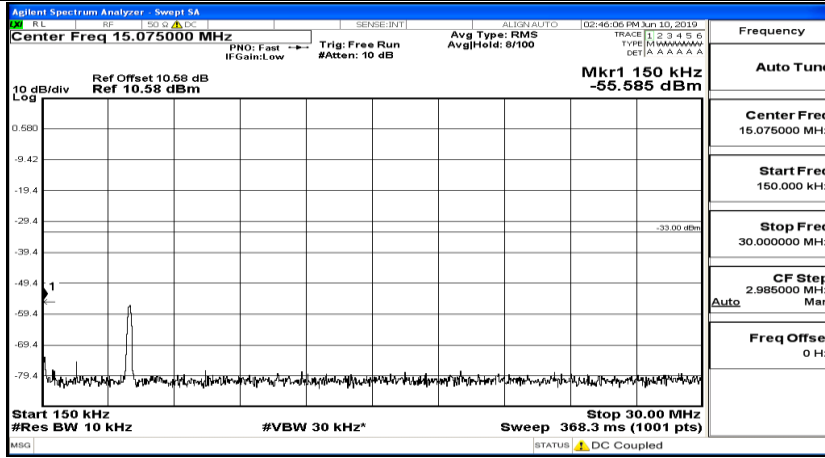

Frequency
Auto Tune
Center Freq 15.075000 MHz
Start Freq 150.000 kHz
Stop Freq 30.000000 MHz
CF Step 2.985000 MHz Man
Freq Offset 0 Hz

Frequency
Auto Tune
Center Freq 13.015000000 GHz
Start Freq 30.000000 MHz
Stop Freq 26.000000000 GHz
CF Step 2.597000000 GHz Man
Freq Offset 0 Hz

CSE Test Graph(s) (Channel Bandwidth: 3 MHz)_LCH_QPSK

Frequency
Auto Tune
Center Freq 79.500 kHz
Start Freq 9.000 kHz
Stop Freq 150.000 kHz
CF Step 14.100 kHz Man
Freq Offset 0 Hz

Frequency
Auto Tune
Center Freq 15.075000 MHz
Start Freq 150.000 kHz
Stop Freq 30.000000 MHz
CF Step 2.985000 MHz Man
Freq Offset 0 Hz