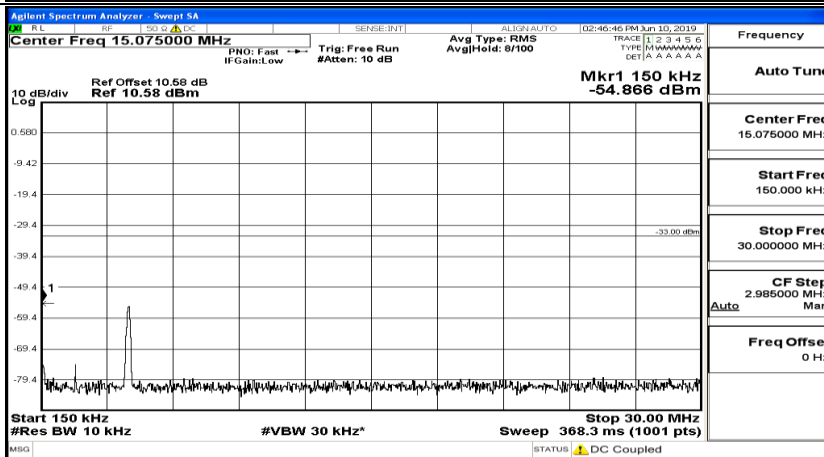

CSE Test Graph(s) (Channel Bandwidth: 3 MHz)_LCH_16QAM