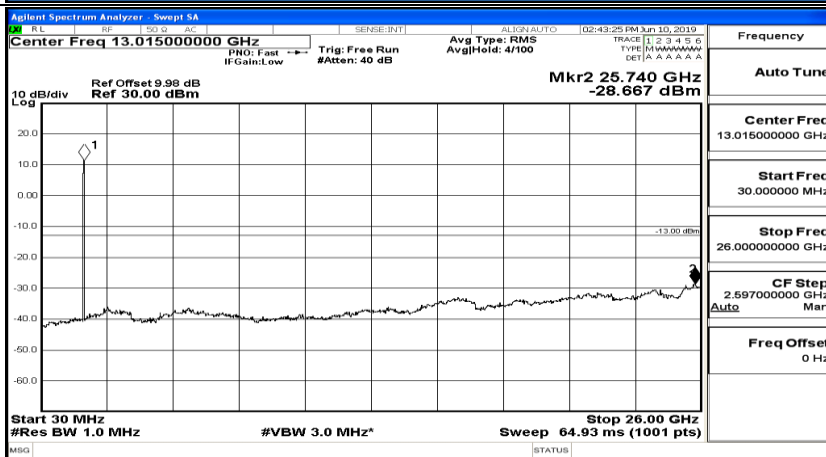

B.5 Conducted Spurious Emission

CSE Test Graph(s) (Channel Bandwidth: 1.4 MHz)_LCH_QPSK

CSE Test Graph(s) (Channel Bandwidth: 1.4 MHz)_MCH_QPSK

CSE Test Graph(s) (Channel Bandwidth: 1.4 MHz)_HCH_QPSK

CSE Test Graph(s) (Channel Bandwidth: 1.4 MHz)_LCH_16QAM

CSE Test Graph(s) (Channel Bandwidth: 1.4 MHz)_MCH_16QAM

CSE Test Graph(s) (Channel Bandwidth: 1.4 MHz)_HCH_16QAM

Frequency
Auto Tune
Center Freq 79.500 kHz
Start Freq 9.000 kHz
Stop Freq 150.000 kHz
CF Step 14.100 kHz Man
Freq Offset 0 Hz

Frequency
Auto Tune
Center Freq 15.075000 MHz
Start Freq 150.000 kHz
Stop Freq 30.000000 MHz
CF Step 2.985000 MHz Man
Freq Offset 0 Hz

Frequency
Auto Tune
Center Freq 13.015000000 GHz
Start Freq 30.000000 MHz
Stop Freq 26.000000000 GHz
CF Step 2.597000000 GHz Man
Freq Offset 0 Hz