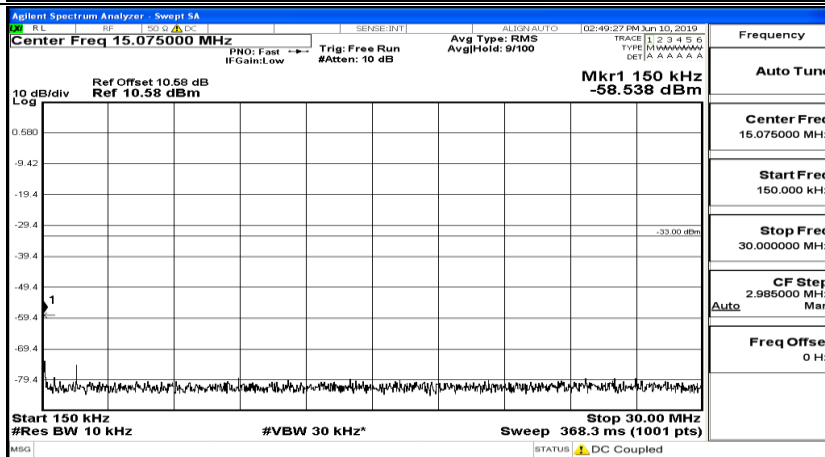

CSE Test Graph(s) (Channel Bandwidth: 3 MHz) _HCH_16QAM