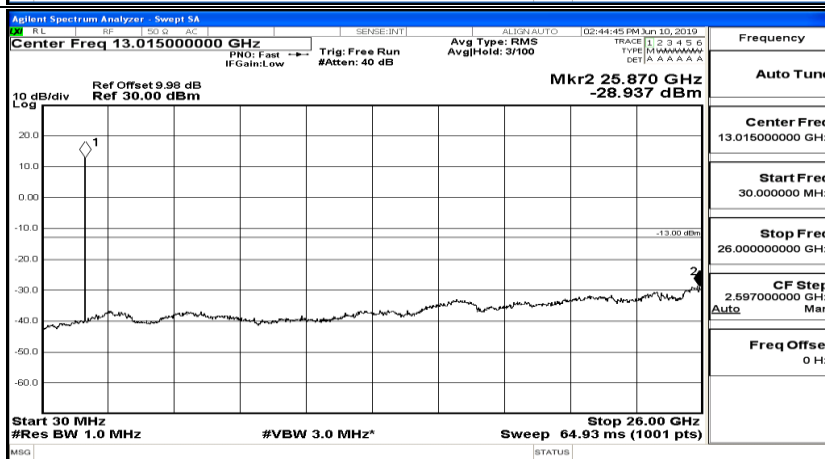

B.5 Conducted Spurious Emission

CSE Test Graph(s) (Channel Bandwidth: 1.4 MHz)_LCH_QPSK

CSE Test Graph(s) (Channel Bandwidth: 1.4 MHz)_MCH_QPSK

CSE Test Graph(s) (Channel Bandwidth: 1.4 MHz)_HCH_QPSK

CSE Test Graph(s) (Channel Bandwidth: 1.4 MHz)_LCH_16QAM

CSE Test Graph(s) (Channel Bandwidth: 1.4 MHz)_MCH_16QAM

CSE Test Graph(s) (Channel Bandwidth: 1.4 MHz)_HCH_16QAM

Frequency
Auto Tune
Center Freq 79.500 kHz
Start Freq 9.000 kHz
Stop Freq 150.000 kHz
CF Step 14.100 kHz Man
Freq Offset 0 Hz

Frequency
Auto Tune
Center Freq 15.075000 MHz
Start Freq 150.000 kHz
Stop Freq 30.000000 MHz
CF Step 2.985000 MHz Man
Freq Offset 0 Hz

Frequency
Auto Tune
Center Freq 13.015000000 GHz
Start Freq 30.000000 MHz
Stop Freq 26.000000000 GHz
CF Step 2.597000000 GHz Man
Freq Offset 0 Hz

CSE Test Graph(s) (Channel Bandwidth: 3 MHz)_LCH_QPSK

Frequency
Auto Tune
Center Freq 79.500 kHz
Start Freq 9.000 kHz
Stop Freq 150.000 kHz
CF Step 14.100 kHz Man
Freq Offset 0 Hz

Frequency
Auto Tune
Center Freq 15.075000 MHz
Start Freq 150.000 kHz
Stop Freq 30.000000 MHz
CF Step 2.985000 MHz Man
Freq Offset 0 Hz