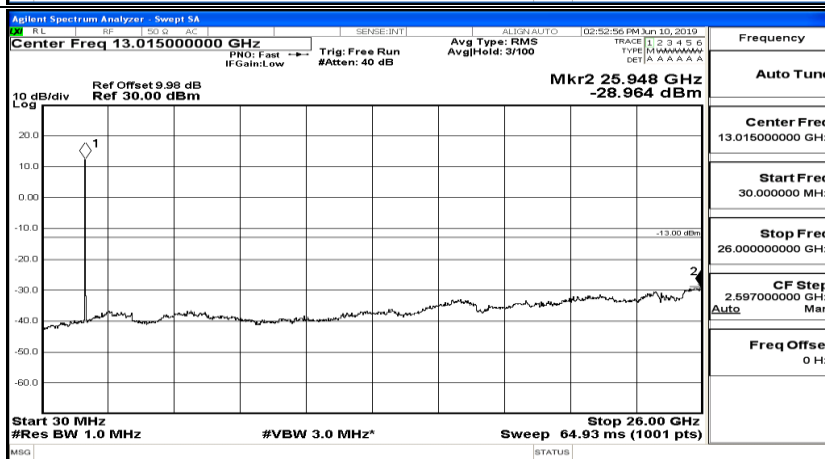

CSE Test Graph(s) (Channel Bandwidth: 5 MHz)_HCH_QPSK