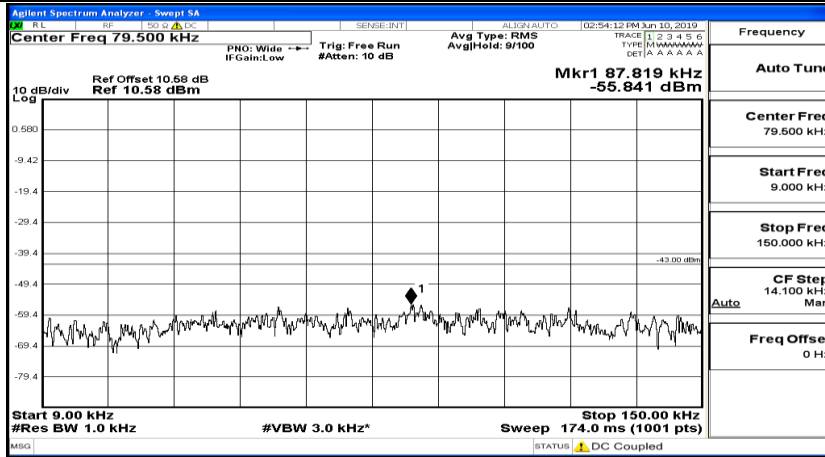

CSE Test Graph(s) (Channel Bandwidth: 10 MHz) LCH_QPSK