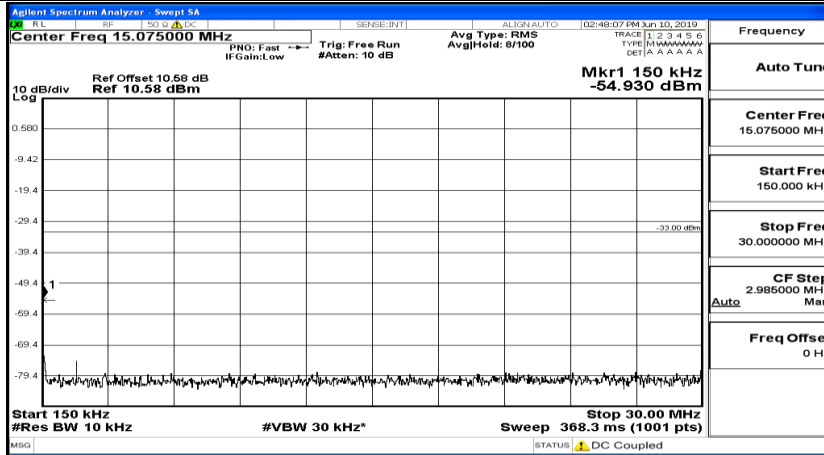

CSE Test Graph(s) (Channel Bandwidth: 3 MHz)_MCH_16QAM