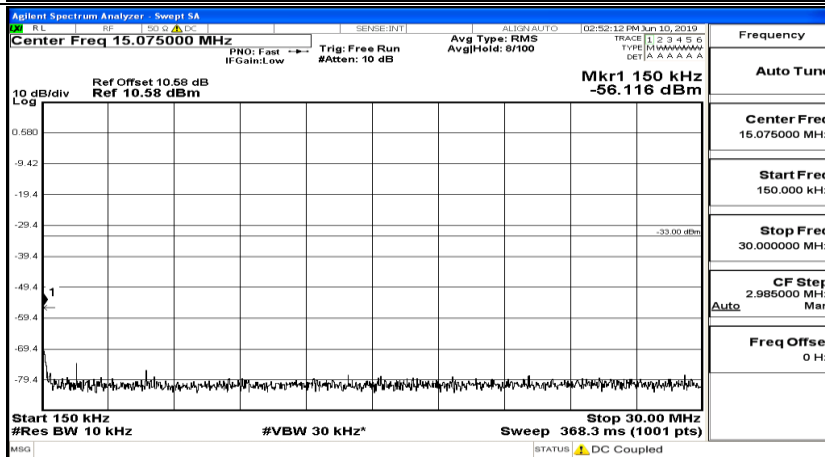

CSE Test Graph(s) (Channel Bandwidth: 5 MHz)_MCH_QPSK

CSE Test Graph(s) (Channel Bandwidth: 5 MHz)_HCH_QPSK

CSE Test Graph(s) (Channel Bandwidth: 5 MHz)_LCH_16QAM

CSE Test Graph(s) (Channel Bandwidth: 5 MHz)_MCH_16QAM