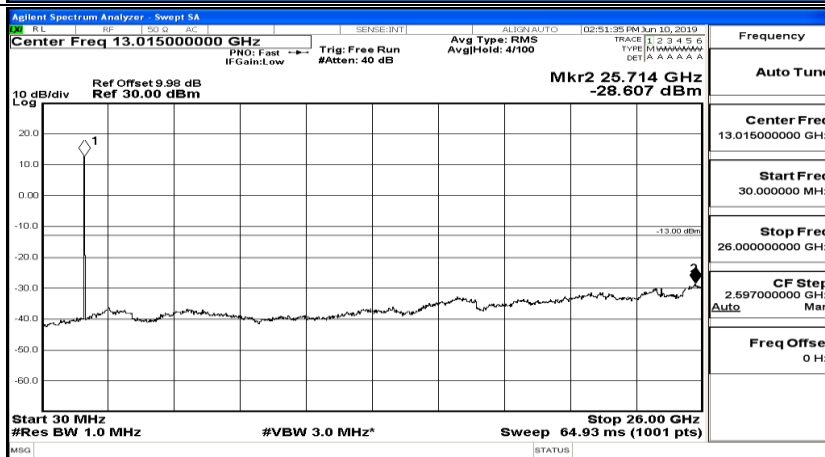

CSE Test Graph(s) (Channel Bandwidth: 5 MHz)_MCH_QPSK