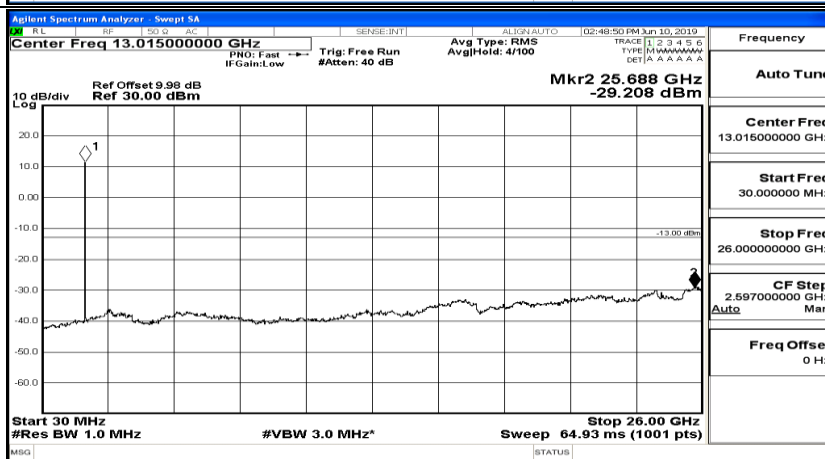

Frequency
Auto Tune
Center Freq 15.075000 MHz
Start Freq 150.000 kHz
Stop Freq 30.000000 MHz
CF Step 2.985000 MHz Man
Freq Offset 0 Hz

Frequency
Auto Tune
Center Freq 13.015000000 GHz
Start Freq 30.000000 MHz
Stop Freq 26.000000000 GHz
CF Step 2.597000000 GHz Man
Freq Offset 0 Hz

CSE Test Graph(s) (Channel Bandwidth: 3 MHz)_LCH_QPSK

Frequency
Auto Tune
Center Freq 79.500 kHz
Start Freq 9.000 kHz
Stop Freq 150.000 kHz
CF Step 14.100 kHz Man
Freq Offset 0 Hz

Frequency
Auto Tune
Center Freq 15.075000 MHz
Start Freq 150.000 kHz
Stop Freq 30.000000 MHz
CF Step 2.985000 MHz Man
Freq Offset 0 Hz

Frequency
Auto Tune
Center Freq 13.015000000 GHz
Start Freq 30.000000 MHz
Stop Freq 26.000000000 GHz
CF Step 2.597000000 GHz Man
Freq Offset 0 Hz

CSE Test Graph(s) (Channel Bandwidth: 3 MHz)_MCH_QPSK

CSE Test Graph(s) (Channel Bandwidth: 3 MHz)_HCH_QPSK