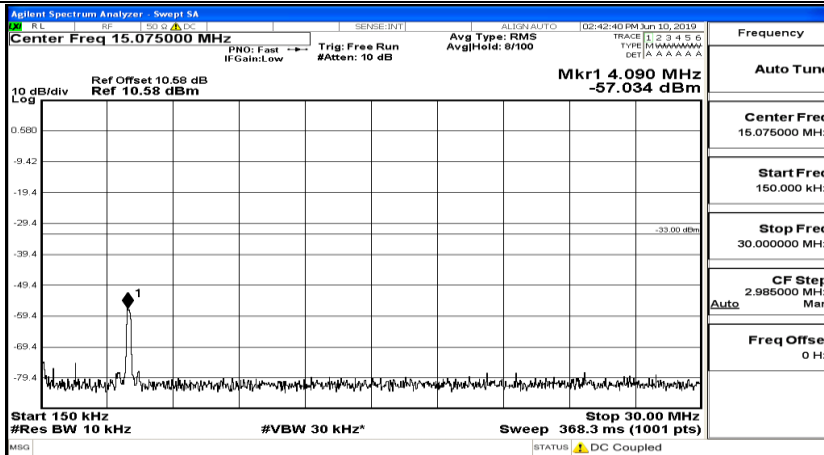

B.5 Conducted Spurious Emission

CSE Test Graph(s) (Channel Bandwidth: 1.4 MHz)_LCH_QPSK

CSE Test Graph(s) (Channel Bandwidth: 1.4 MHz)_MCH_QPSK

CSE Test Graph(s) (Channel Bandwidth: 1.4 MHz)_HCH_QPSK

CSE Test Graph(s) (Channel Bandwidth: 1.4 MHz)_LCH_16QAM

CSE Test Graph(s) (Channel Bandwidth: 1.4 MHz)_MCH_16QAM

CSE Test Graph(s) (Channel Bandwidth: 1.4 MHz)_HCH_16QAM

Frequency
Auto Tune
Center Freq 79.500 kHz
Start Freq 9.000 kHz
Stop Freq 150.000 kHz
CF Step 14.100 kHz Man
Freq Offset 0 Hz

Frequency
Auto Tune
Center Freq 15.075000 MHz
Start Freq 150.000 kHz
Stop Freq 30.000000 MHz
CF Step 2.985000 MHz Man
Freq Offset 0 Hz

Frequency
Auto Tune
Center Freq 13.015000000 GHz
Start Freq 30.000000 MHz
Stop Freq 26.000000000 GHz
CF Step 2.597000000 GHz Man
Freq Offset 0 Hz