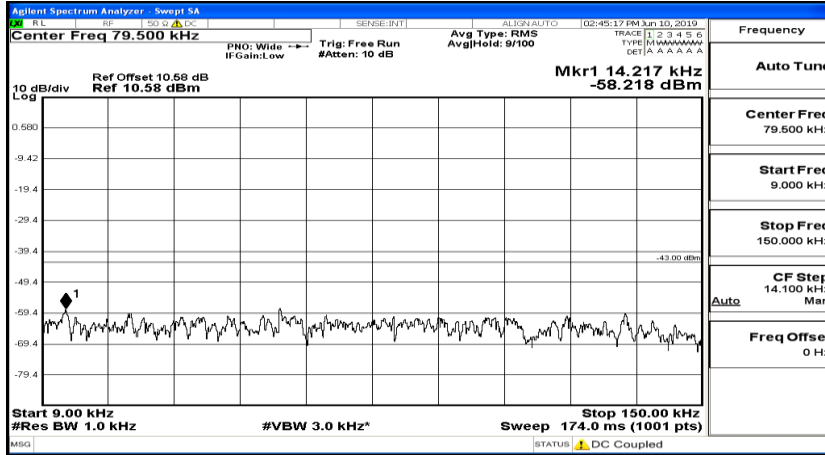

B.5 Conducted Spurious Emission

CSE Test Graph(s) (Channel Bandwidth: 1.4 MHz)_LCH_QPSK

CSE Test Graph(s) (Channel Bandwidth: 1.4 MHz)_MCH_QPSK

CSE Test Graph(s) (Channel Bandwidth: 1.4 MHz)_HCH_QPSK

CSE Test Graph(s) (Channel Bandwidth: 1.4 MHz)_LCH_16QAM

CSE Test Graph(s) (Channel Bandwidth: 1.4 MHz)_MCH_16QAM

CSE Test Graph(s) (Channel Bandwidth: 1.4 MHz)_HCH_16QAM

Frequency
Auto Tune
Center Freq 79.500 kHz
Start Freq 9.000 kHz
Stop Freq 150.000 kHz
CF Step 14.100 kHz Man
Freq Offset 0 Hz

Frequency
Auto Tune
Center Freq 15.075000 MHz
Start Freq 150.000 kHz
Stop Freq 30.000000 MHz
CF Step 2.985000 MHz Man
Freq Offset 0 Hz

Frequency
Auto Tune
Center Freq 13.015000000 GHz
Start Freq 30.000000 MHz
Stop Freq 26.000000000 GHz
CF Step 2.597000000 GHz Man
Freq Offset 0 Hz