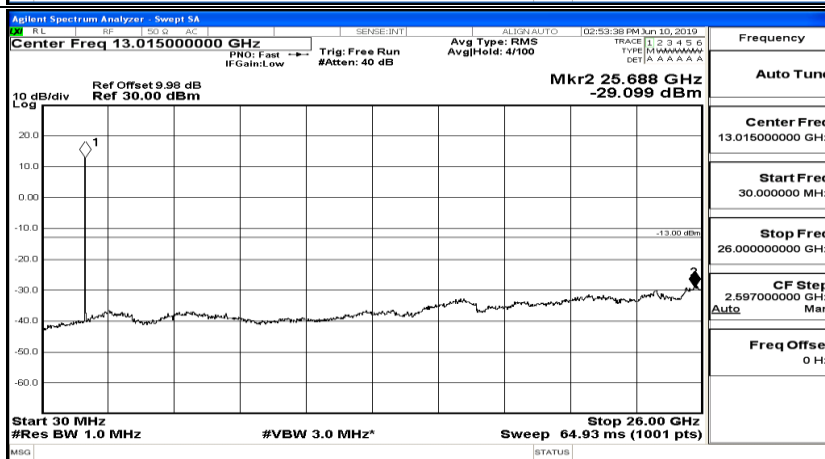

CSE Test Graph(s) (Channel Bandwidth: 5 MHz)_HCH_16QAM