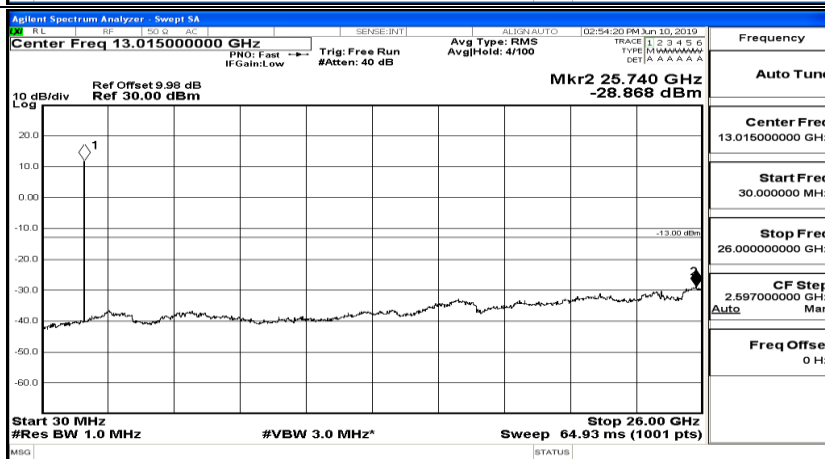

CSE Test Graph(s) (Channel Bandwidth: 10 MHz) LCH_QPSK