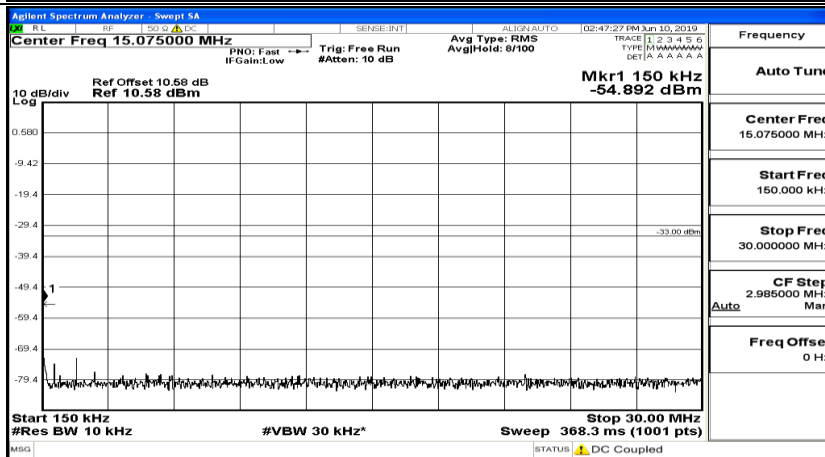

CSE Test Graph(s) (Channel Bandwidth: 3 MHz)_LCH_QPSK

Frequency
Auto Tune
Center Freq 79.500 kHz
Start Freq 9.000 kHz
Stop Freq 150.000 kHz
CF Step 14.100 kHz Man
Freq Offset 0 Hz

Frequency
Auto Tune
Center Freq 15.075000 MHz
Start Freq 150.000 kHz
Stop Freq 30.000000 MHz
CF Step 2.985000 MHz Man
Freq Offset 0 Hz

Frequency
Auto Tune
Center Freq 13.015000000 GHz
Start Freq 30.000000 MHz
Stop Freq 26.000000000 GHz
CF Step 2.597000000 GHz Man
Freq Offset 0 Hz

CSE Test Graph(s) (Channel Bandwidth: 3 MHz)_MCH_QPSK

CSE Test Graph(s) (Channel Bandwidth: 3 MHz)_HCH_QPSK