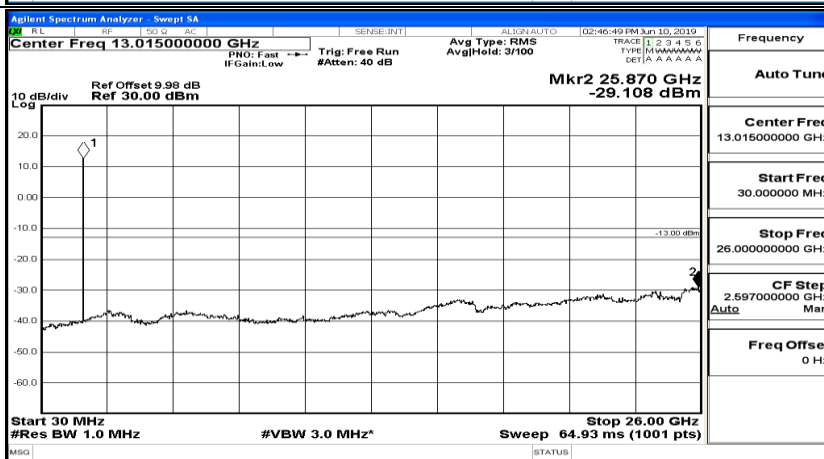

CSE Test Graph(s) (Channel Bandwidth: 3 MHz)_LCH_QPSK

Frequency
Auto Tune
Center Freq 79.500 kHz
Start Freq 9.000 kHz
Stop Freq 150.000 kHz
CF Step 14.100 kHz Man
Freq Offset 0 Hz

Frequency
Auto Tune
Center Freq 15.075000 MHz
Start Freq 150.000 kHz
Stop Freq 30.000000 MHz
CF Step 2.985000 MHz Man
Freq Offset 0 Hz

Frequency
Auto Tune
Center Freq 13.015000000 GHz
Start Freq 30.000000 MHz
Stop Freq 26.000000000 GHz
CF Step 2.597000000 GHz Man
Freq Offset 0 Hz

CSE Test Graph(s) (Channel Bandwidth: 3 MHz)_MCH_QPSK

CSE Test Graph(s) (Channel Bandwidth: 3 MHz)_HCH_QPSK

CSE Test Graph(s) (Channel Bandwidth: 3 MHz)_LCH_16QAM

CSE Test Graph(s) (Channel Bandwidth: 3 MHz)_MCH_16QAM

CSE Test Graph(s) (Channel Bandwidth: 3 MHz) _HCH_16QAM

CSE Test Graph(s) (Channel Bandwidth: 5 MHz)_LCH_QPSK