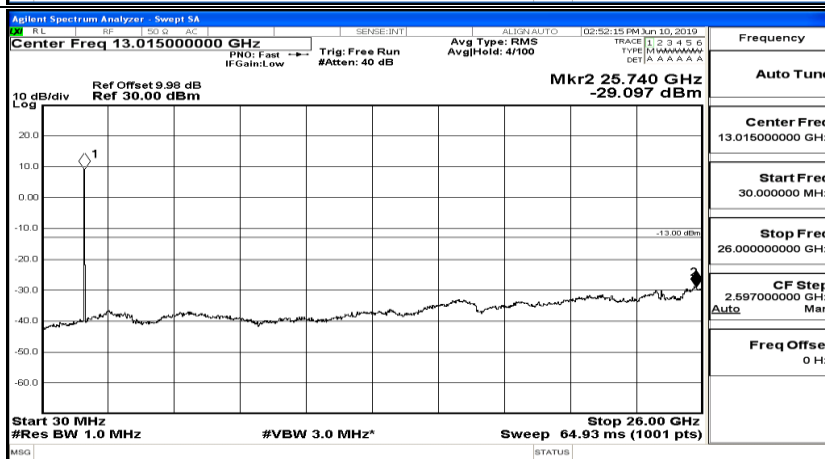

CSE Test Graph(s) (Channel Bandwidth: 5 MHz)_MCH_QPSK

CSE Test Graph(s) (Channel Bandwidth: 5 MHz)_HCH_QPSK

CSE Test Graph(s) (Channel Bandwidth: 5 MHz)_LCH_16QAM

CSE Test Graph(s) (Channel Bandwidth: 5 MHz)_MCH_16QAM