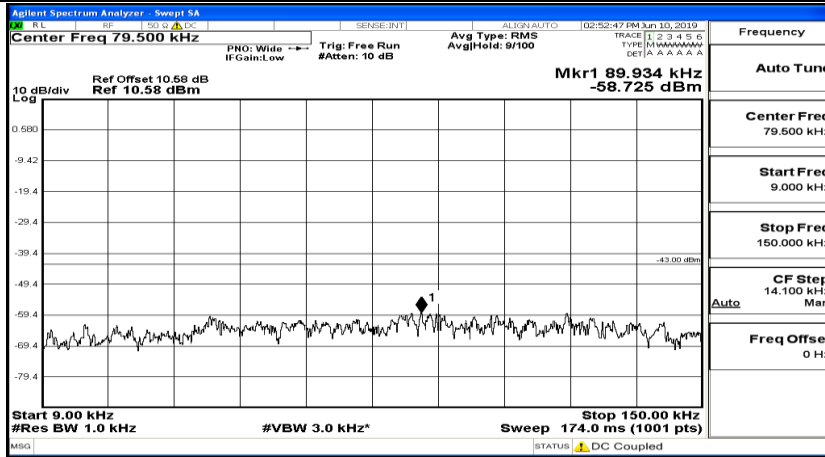

CSE Test Graph(s) (Channel Bandwidth: 5 MHz)_HCH_QPSK