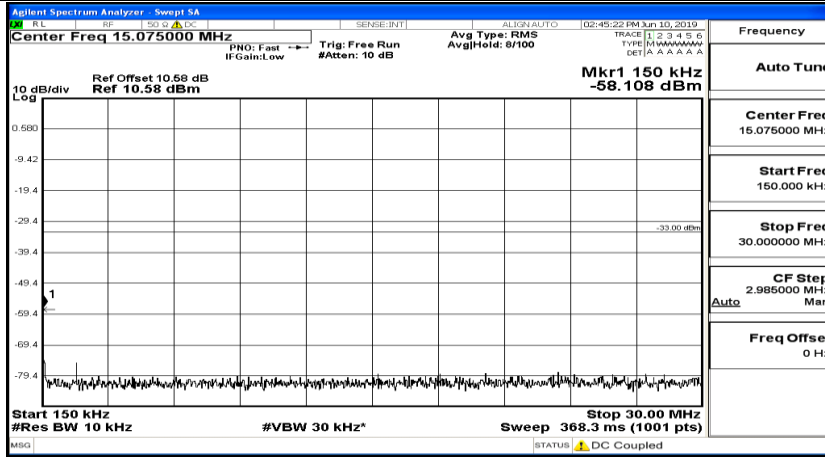

B.5 Conducted Spurious Emission

CSE Test Graph(s) (Channel Bandwidth: 1.4 MHz)_LCH_QPSK

CSE Test Graph(s) (Channel Bandwidth: 1.4 MHz)_MCH_QPSK

CSE Test Graph(s) (Channel Bandwidth: 1.4 MHz)_HCH_QPSK

CSE Test Graph(s) (Channel Bandwidth: 1.4 MHz)_LCH_16QAM

CSE Test Graph(s) (Channel Bandwidth: 1.4 MHz)_MCH_16QAM

CSE Test Graph(s) (Channel Bandwidth: 1.4 MHz)_HCH_16QAM

Frequency
Auto Tune
Center Freq 79.500 kHz
Start Freq 9.000 kHz
Stop Freq 150.000 kHz
CF Step 14.100 kHz Man
Freq Offset 0 Hz

Frequency
Auto Tune
Center Freq 15.075000 MHz
Start Freq 150.000 kHz
Stop Freq 30.000000 MHz
CF Step 2.985000 MHz Man
Freq Offset 0 Hz

Frequency
Auto Tune
Center Freq 13.015000000 GHz
Start Freq 30.000000 MHz
Stop Freq 26.000000000 GHz
CF Step 2.597000000 GHz Man
Freq Offset 0 Hz