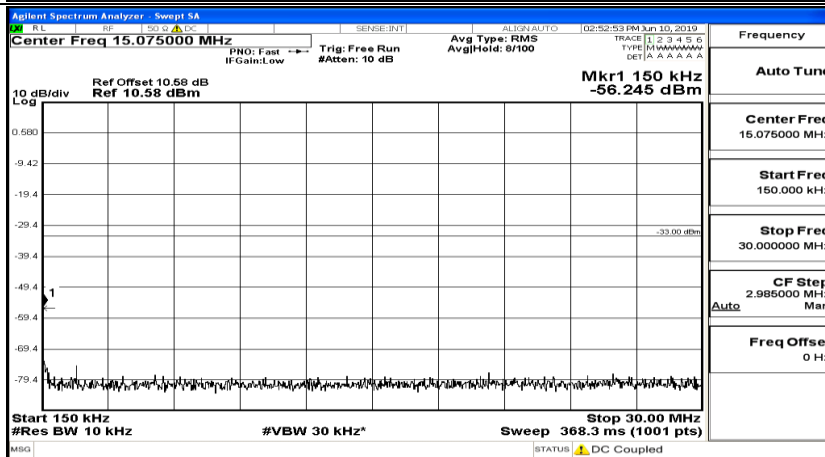

CSE Test Graph(s) (Channel Bandwidth: 5 MHz)_HCH_QPSK