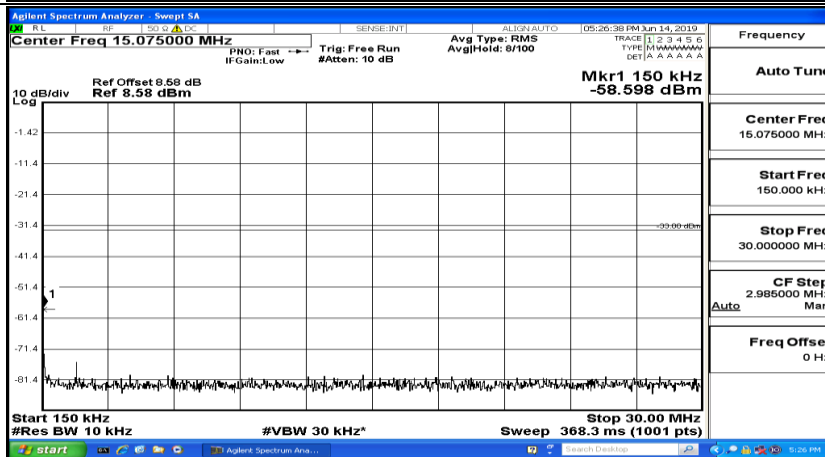

Band Edge Test Graph(s) (Channel Bandwidth:20 MHz)_HCH_16QAM

A.5 Conducted Spurious Emission

CSE Test Graph(s) (Channel Bandwidth: 1.4 MHz)_LCH_QPSK

CSE Test Graph(s) (Channel Bandwidth: 1.4 MHz)_MCH_QPSK