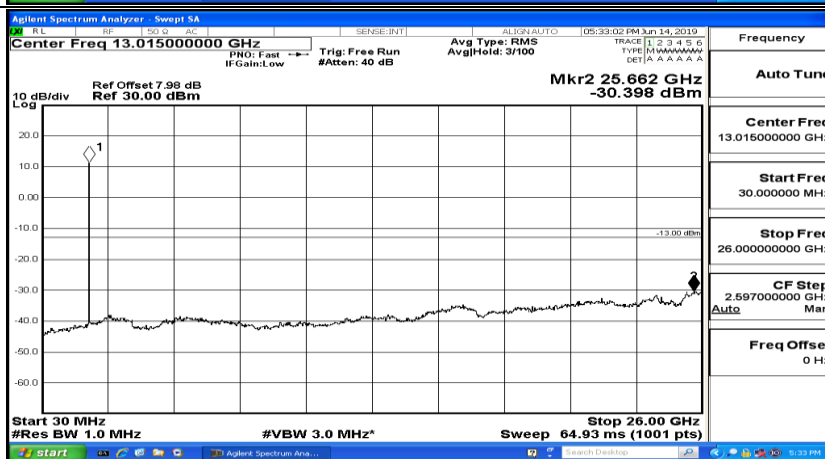

CSE Test Graph(s) (Channel Bandwidth: 3 MHz)_HCH_16QAM