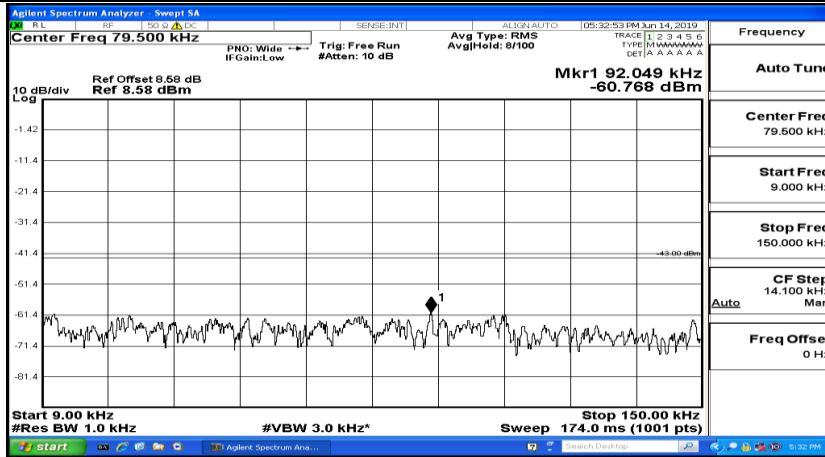

CSE Test Graph(s) (Channel Bandwidth: 3 MHz)_HCH_16QAM