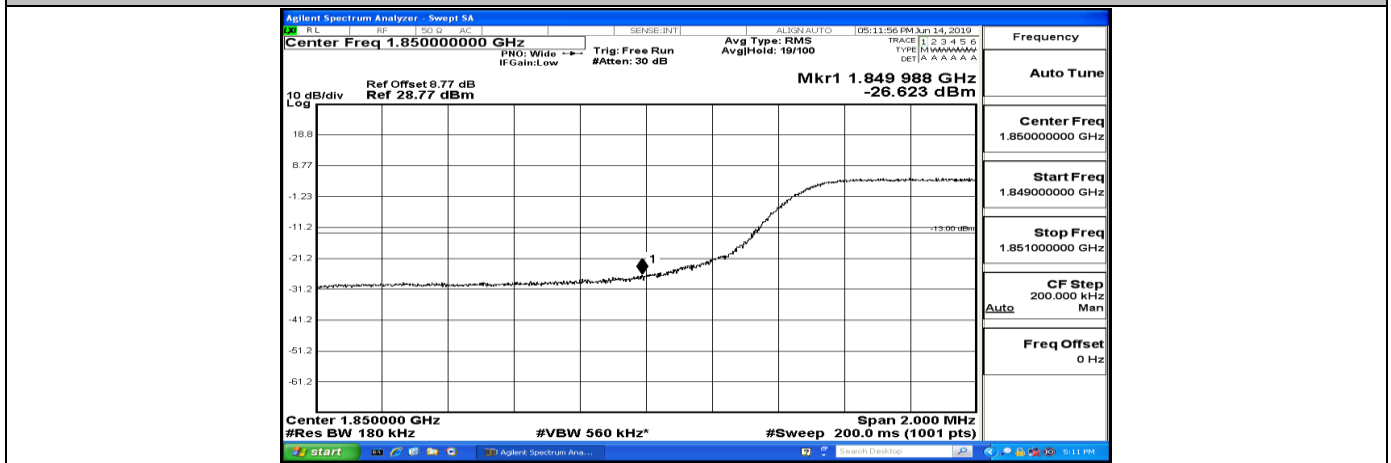

Band Edge Test Graph(s) (Channel Bandwidth: 5 MHz)_HCH_16QAM

Band Edge Test Graph(s) (Channel Bandwidth: 10 MHz)_LCH_QPSK

Band Edge Test Graph(s) (Channel Bandwidth: 10 MHz)_HCH_QPSK

Band Edge Test Graph(s) (Channel Bandwidth: 10 MHz)_LCH_16QAM

Band Edge Test Graph(s) (Channel Bandwidth: 10 MHz)_HCH_16QAM

Band Edge Test Graph(s) (Channel Bandwidth:15 MHz)_LCH_QPSK

Band Edge Test Graph(s) (Channel Bandwidth:15 MHz)_HCH_QPSK

Band Edge Test Graph(s) (Channel Bandwidth:15 MHz)_LCH_16QAM