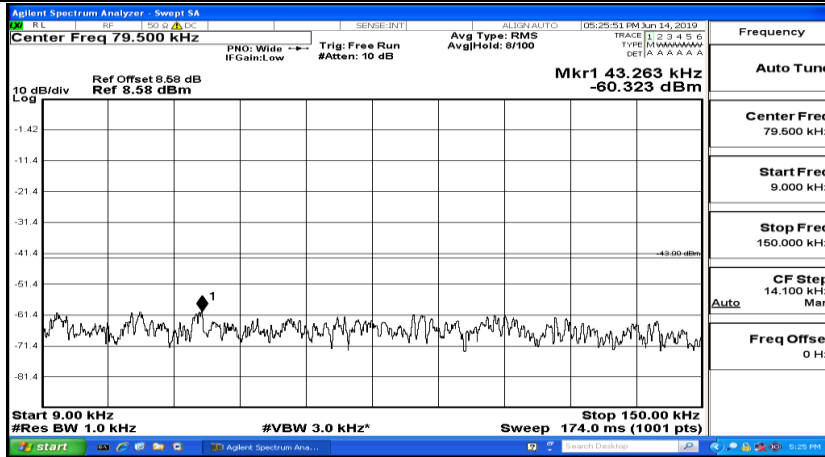

CSE Test Graph(s) (Channel Bandwidth: 1.4 MHz)_LCH_16QAM