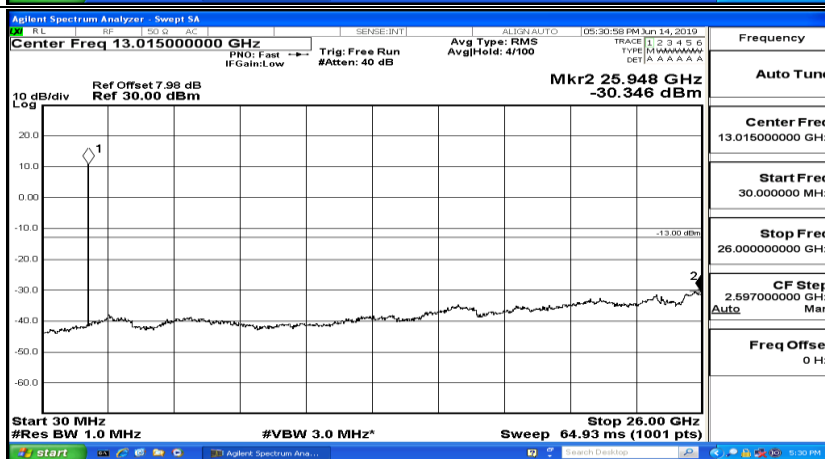

CSE Test Graph(s) (Channel Bandwidth: 3 MHz)_MCH_QPSK