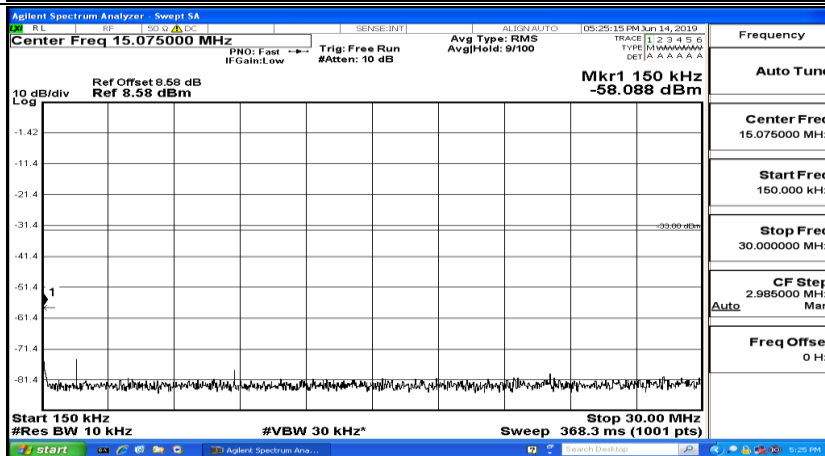

A.5 Conducted Spurious Emission

CSE Test Graph(s) (Channel Bandwidth: 1.4 MHz)_LCH_QPSK