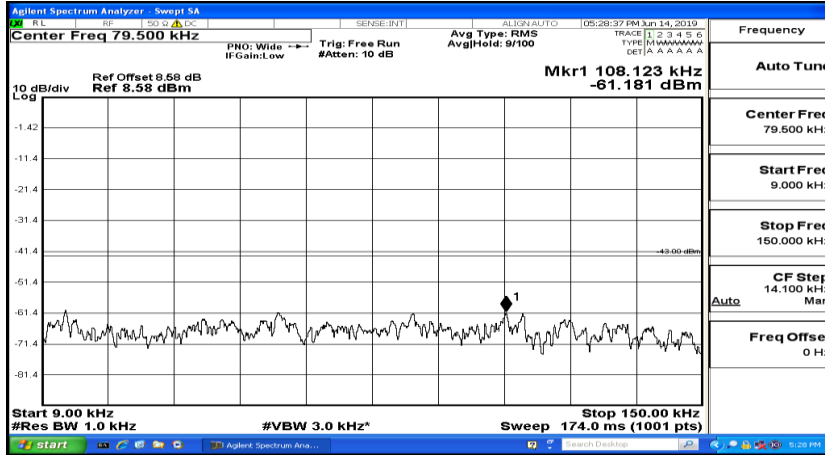

CSE Test Graph(s) (Channel Bandwidth: 1.4 MHz)_HCH_QPSK

CSE Test Graph(s) (Channel Bandwidth: 1.4 MHz)_LCH_16QAM

CSE Test Graph(s) (Channel Bandwidth: 1.4 MHz)_MCH_16QAM

CSE Test Graph(s) (Channel Bandwidth: 1.4 MHz)_HCH_16QAM