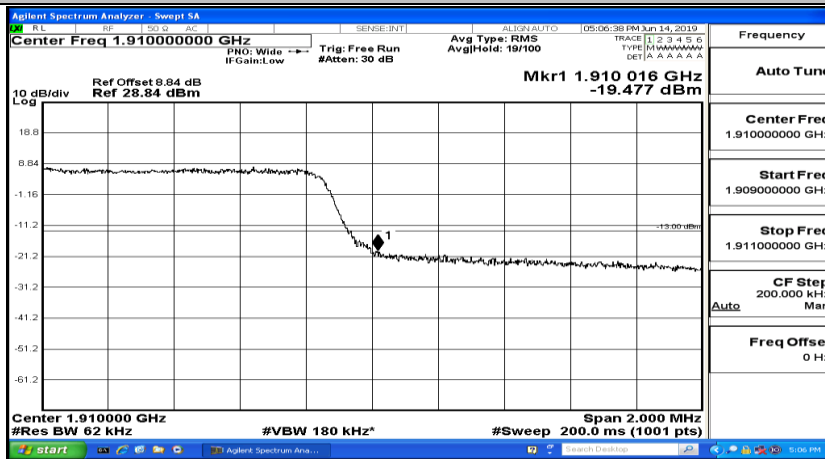

Band Edge Test Graph(s) (Channel Bandwidth: 1.4 MHz)_HCH_16QAM

Band Edge Test Graph(s) (Channel Bandwidth: 3 MHz)_LCH_QPSK

Band Edge Test Graph(s) (Channel Bandwidth: 3 MHz)_HCH_QPSK

Band Edge Test Graph(s) (Channel Bandwidth: 3 MHz)_LCH_16QAM

Band Edge Test Graph(s) (Channel Bandwidth: 3 MHz)_HCH_16QAM

Band Edge Test Graph(s) (Channel Bandwidth: 5 MHz)_LCH_QPSK

Band Edge Test Graph(s) (Channel Bandwidth: 5 MHz)_HCH_QPSK

Band Edge Test Graph(s) (Channel Bandwidth: 5 MHz)_LCH_16QAM