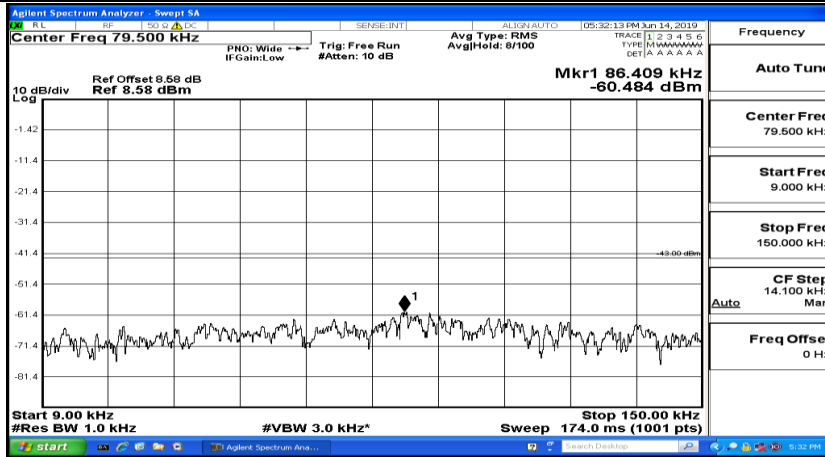

CSE Test Graph(s) (Channel Bandwidth: 3 MHz)_HCH_QPSK