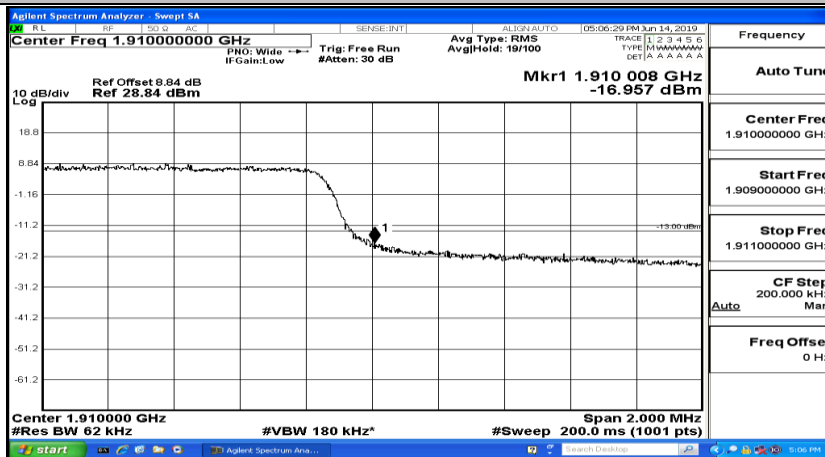

Band Edge Test Graph(s) (Channel Bandwidth: 1.4 MHz)_HCH_16QAM

Band Edge Test Graph(s) (Channel Bandwidth: 3 MHz)_LCH_QPSK

Band Edge Test Graph(s) (Channel Bandwidth: 3 MHz)_HCH_QPSK

Band Edge Test Graph(s) (Channel Bandwidth: 3 MHz)_LCH_16QAM

Band Edge Test Graph(s) (Channel Bandwidth: 3 MHz)_HCH_16QAM

Band Edge Test Graph(s) (Channel Bandwidth: 5 MHz)_LCH_QPSK

Band Edge Test Graph(s) (Channel Bandwidth: 5 MHz)_HCH_QPSK

Band Edge Test Graph(s) (Channel Bandwidth: 5 MHz)_LCH_16QAM