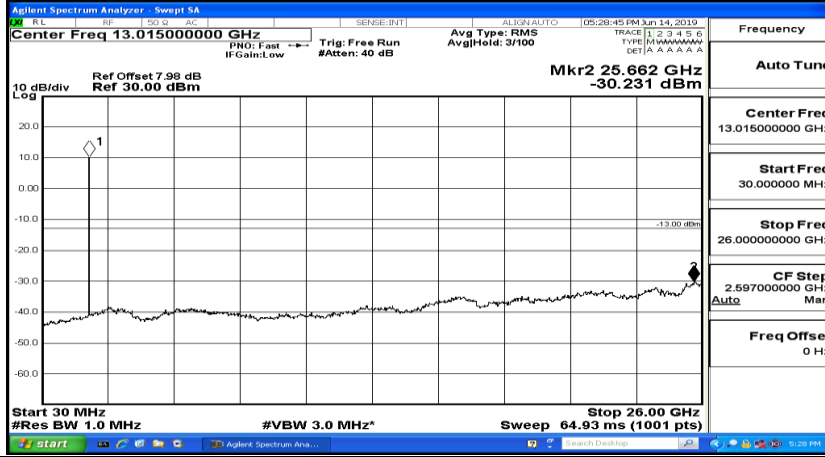

CSE Test Graph(s) (Channel Bandwidth: 1.4 MHz)_HCH_QPSK

CSE Test Graph(s) (Channel Bandwidth: 1.4 MHz)_LCH_16QAM

CSE Test Graph(s) (Channel Bandwidth: 1.4 MHz)_MCH_16QAM

CSE Test Graph(s) (Channel Bandwidth: 1.4 MHz)_HCH_16QAM