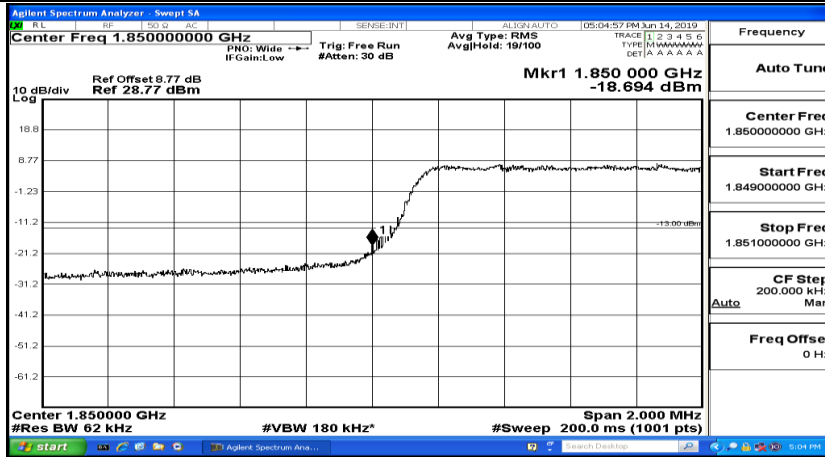

Band Edge Test Graph(s) (Channel Bandwidth: 1.4 MHz)_HCH_16QAM

Band Edge Test Graph(s) (Channel Bandwidth: 3 MHz)_LCH_QPSK

Band Edge Test Graph(s) (Channel Bandwidth: 3 MHz)_HCH_QPSK

Band Edge Test Graph(s) (Channel Bandwidth: 3 MHz)_LCH_16QAM

Band Edge Test Graph(s) (Channel Bandwidth: 3 MHz)_HCH_16QAM

Band Edge Test Graph(s) (Channel Bandwidth: 5 MHz)_LCH_QPSK

Band Edge Test Graph(s) (Channel Bandwidth: 5 MHz)_HCH_QPSK

Band Edge Test Graph(s) (Channel Bandwidth: 5 MHz)_LCH_16QAM