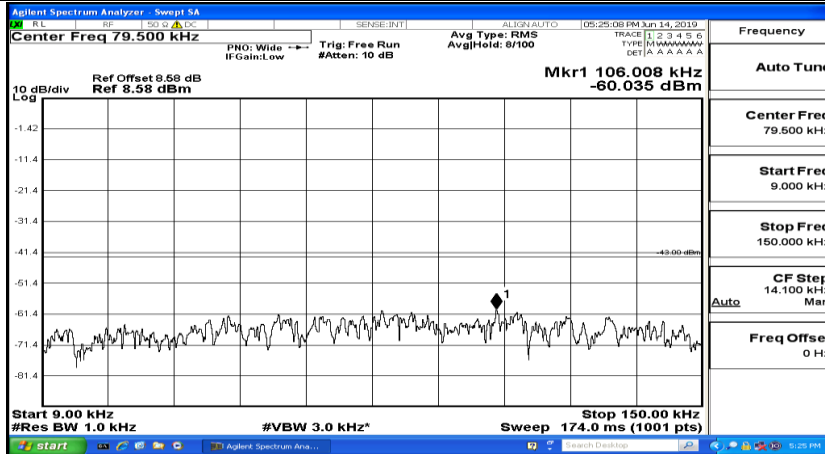

A.5 Conducted Spurious Emission

CSE Test Graph(s) (Channel Bandwidth: 1.4 MHz)_LCH_QPSK