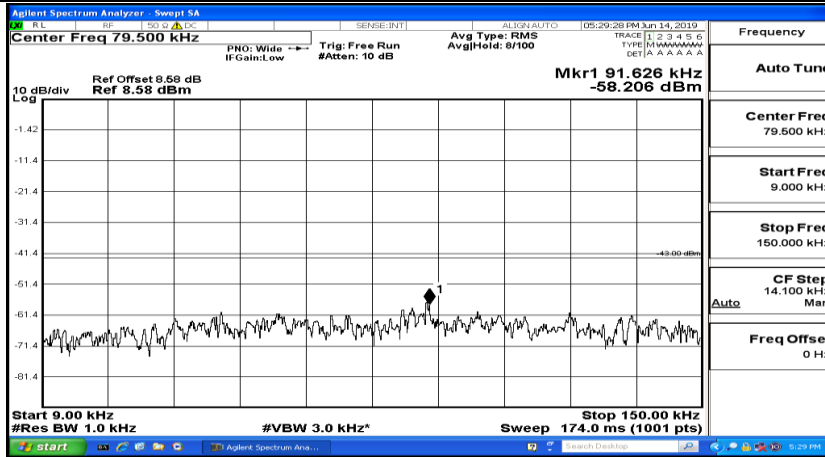

CSE Test Graph(s) (Channel Bandwidth: 3 MHz)_LCH_QPSK