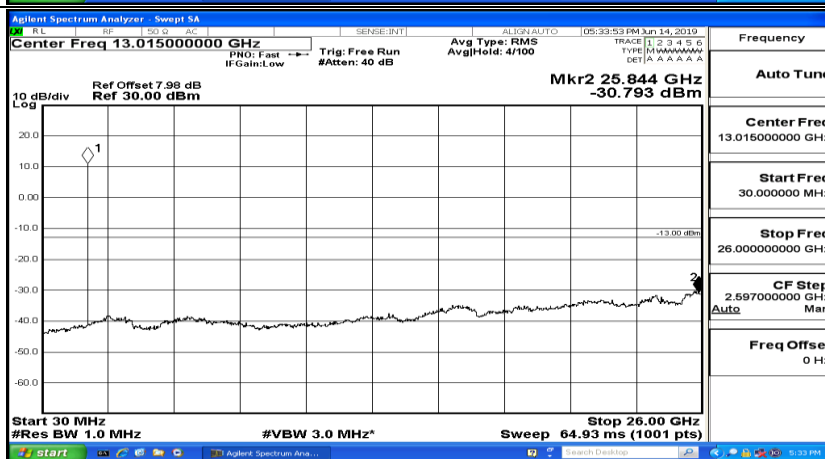

CSE Test Graph(s) (Channel Bandwidth: 3 MHz)_MCH_16QAM

CSE Test Graph(s) (Channel Bandwidth: 3 MHz)_HCH_16QAM

CSE Test Graph(s) (Channel Bandwidth: 5 MHz)_LCH_QPSK

Frequency
Auto Tune
Center Freq 79.500 kHz
Start Freq 9.000 kHz
Stop Freq 150.000 kHz
CF Step 14.100 kHz Man
Freq Offset 0 Hz

Frequency
Auto Tune
Center Freq 15.075000 MHz
Start Freq 150.000 kHz
Stop Freq 30.000000 MHz
CF Step 2.985000 MHz Man
Freq Offset 0 Hz

Frequency
Auto Tune
Center Freq 13.015000000 GHz
Start Freq 30.000000 MHz
Stop Freq 26.000000000 GHz
CF Step 2.597000000 GHz Man
Freq Offset 0 Hz