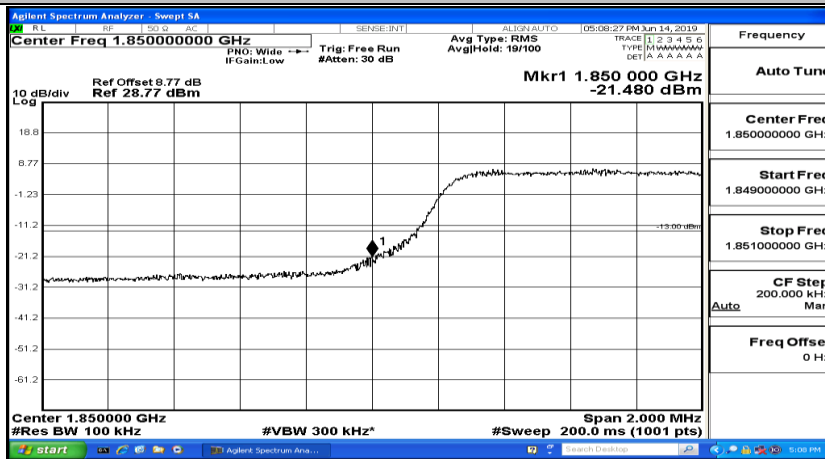

Band Edge Test Graph(s) (Channel Bandwidth: 3 MHz)_HCH_16QAM

Band Edge Test Graph(s) (Channel Bandwidth: 5 MHz)_LCH_QPSK

Band Edge Test Graph(s) (Channel Bandwidth: 5 MHz)_HCH_QPSK

Band Edge Test Graph(s) (Channel Bandwidth: 5 MHz)_LCH_16QAM