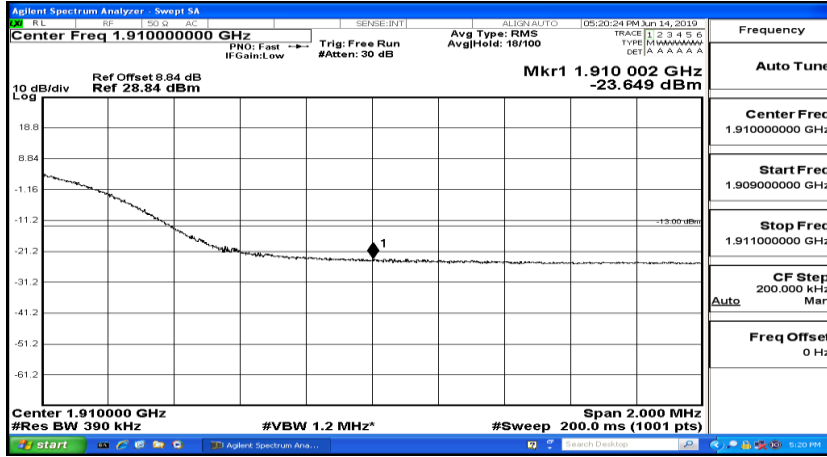

Band Edge Test Graph(s) (Channel Bandwidth: 10 MHz)_HCH_16QAM

Band Edge Test Graph(s) (Channel Bandwidth:15 MHz)_LCH_QPSK

Band Edge Test Graph(s) (Channel Bandwidth:15 MHz)_HCH_QPSK

Band Edge Test Graph(s) (Channel Bandwidth:15 MHz)_LCH_16QAM

Band Edge Test Graph(s) (Channel Bandwidth:15 MHz)_HCH_16QAM

Band Edge Test Graph(s) (Channel Bandwidth:20 MHz)_LCH_QPSK

Band Edge Test Graph(s) (Channel Bandwidth:20 MHz)_HCH_QPSK

Band Edge Test Graph(s) (Channel Bandwidth:20 MHz)_LCH_16QAM