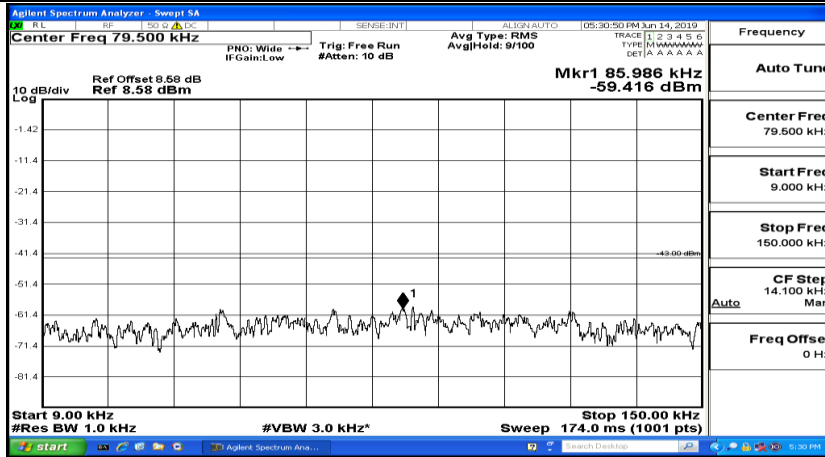

CSE Test Graph(s) (Channel Bandwidth: 3 MHz)_MCH_QPSK