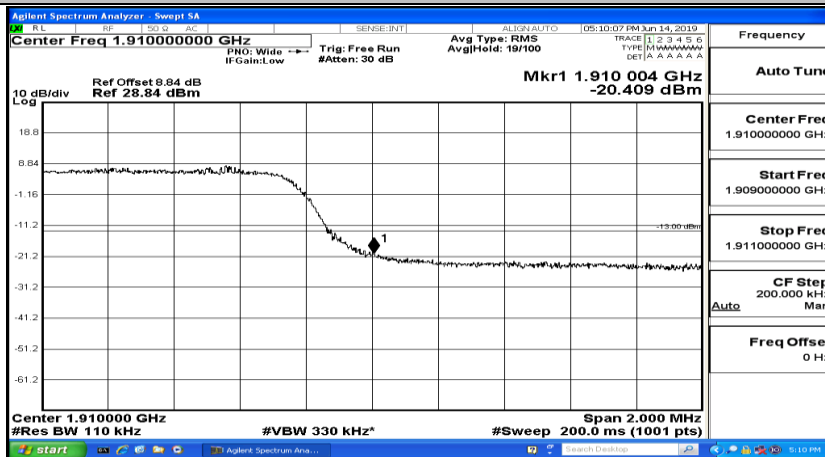

Band Edge Test Graph(s) (Channel Bandwidth: 3 MHz)_HCH_16QAM

Band Edge Test Graph(s) (Channel Bandwidth: 5 MHz)_LCH_QPSK

Band Edge Test Graph(s) (Channel Bandwidth: 5 MHz)_HCH_QPSK

Band Edge Test Graph(s) (Channel Bandwidth: 5 MHz)_LCH_16QAM

Band Edge Test Graph(s) (Channel Bandwidth: 5 MHz)_HCH_16QAM

Band Edge Test Graph(s) (Channel Bandwidth: 10 MHz)_LCH_QPSK

Band Edge Test Graph(s) (Channel Bandwidth: 10 MHz)_HCH_QPSK

Band Edge Test Graph(s) (Channel Bandwidth: 10 MHz)_LCH_16QAM