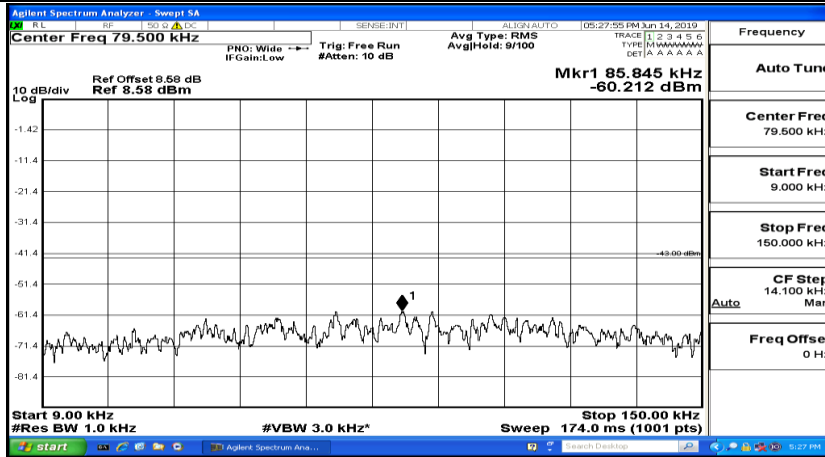

CSE Test Graph(s) (Channel Bandwidth: 1.4 MHz)_HCH_QPSK