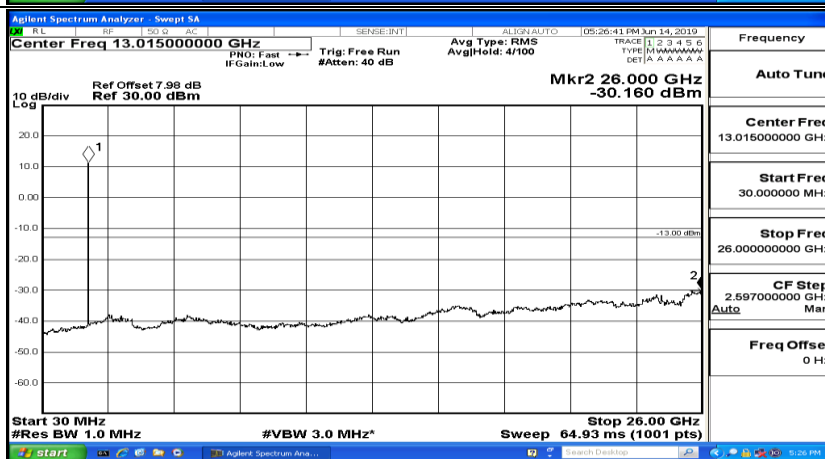

Band Edge Test Graph(s) (Channel Bandwidth:20 MHz)_HCH_16QAM

A.5 Conducted Spurious Emission

CSE Test Graph(s) (Channel Bandwidth: 1.4 MHz)_LCH_QPSK

CSE Test Graph(s) (Channel Bandwidth: 1.4 MHz)_MCH_QPSK