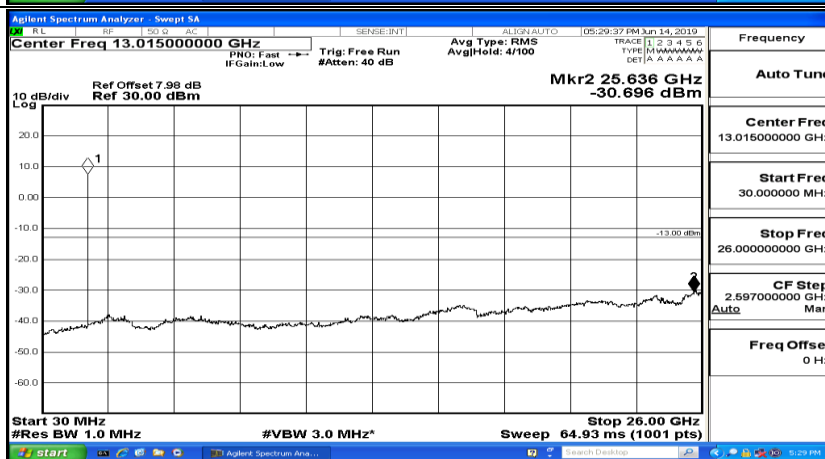

CSE Test Graph(s) (Channel Bandwidth: 3 MHz)_LCH_QPSK