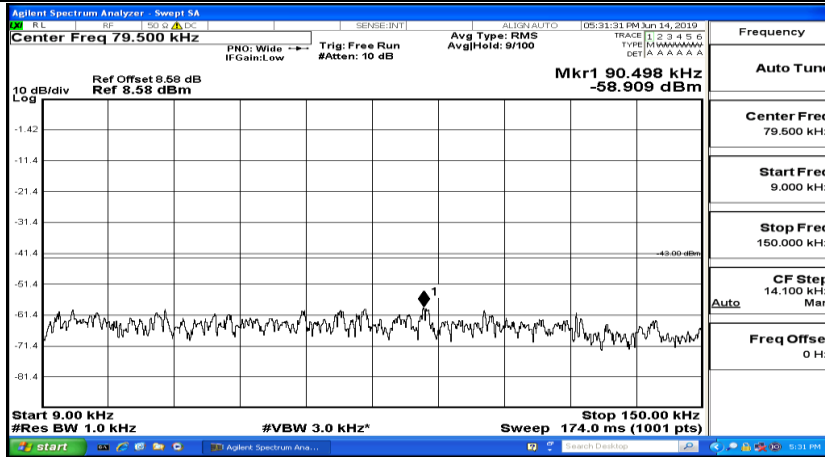

CSE Test Graph(s) (Channel Bandwidth: 3 MHz)_MCH_16QAM