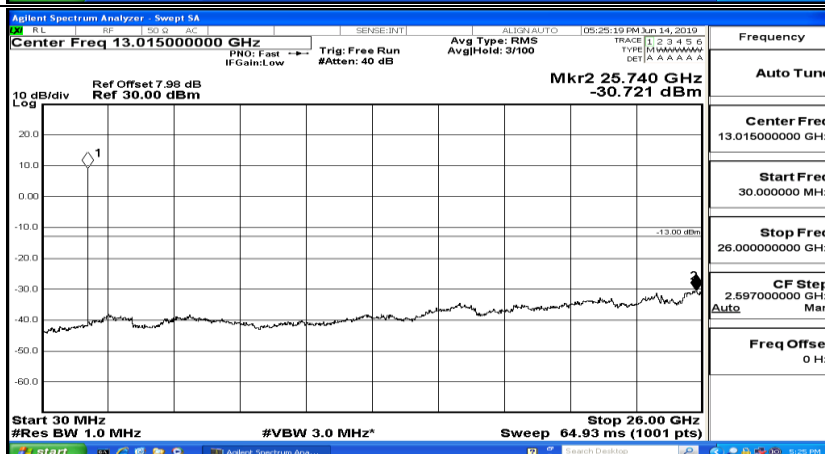

Band Edge Test Graph(s) (Channel Bandwidth:15 MHz)_HCH_16QAM

Band Edge Test Graph(s) (Channel Bandwidth:20 MHz)_LCH_QPSK

Band Edge Test Graph(s) (Channel Bandwidth:20 MHz)_HCH_QPSK

Band Edge Test Graph(s) (Channel Bandwidth:20 MHz)_LCH_16QAM

Band Edge Test Graph(s) (Channel Bandwidth:20 MHz)_HCH_16QAM

A.5 Conducted Spurious Emission

CSE Test Graph(s) (Channel Bandwidth: 1.4 MHz)_LCH_QPSK

CSE Test Graph(s) (Channel Bandwidth: 1.4 MHz)_MCH_QPSK