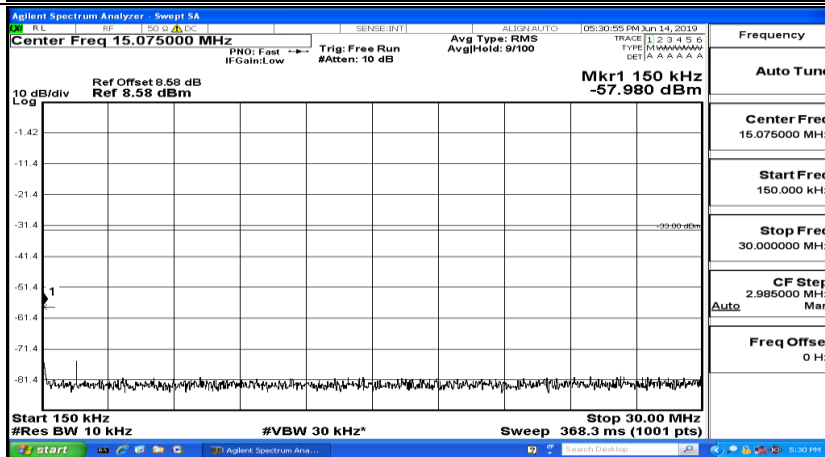

CSE Test Graph(s) (Channel Bandwidth: 3 MHz)_MCH_QPSK