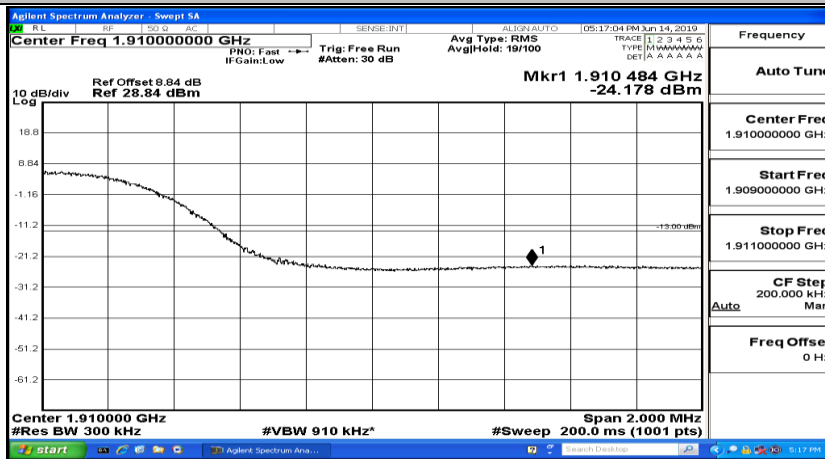

Band Edge Test Graph(s) (Channel Bandwidth: 10 MHz)_HCH_16QAM

Band Edge Test Graph(s) (Channel Bandwidth:15 MHz)_LCH_QPSK

Band Edge Test Graph(s) (Channel Bandwidth:15 MHz)_HCH_QPSK

Band Edge Test Graph(s) (Channel Bandwidth:15 MHz)_LCH_16QAM

Band Edge Test Graph(s) (Channel Bandwidth:15 MHz)_HCH_16QAM

Band Edge Test Graph(s) (Channel Bandwidth:20 MHz)_LCH_QPSK

Band Edge Test Graph(s) (Channel Bandwidth:20 MHz)_HCH_QPSK

Band Edge Test Graph(s) (Channel Bandwidth:20 MHz)_LCH_16QAM