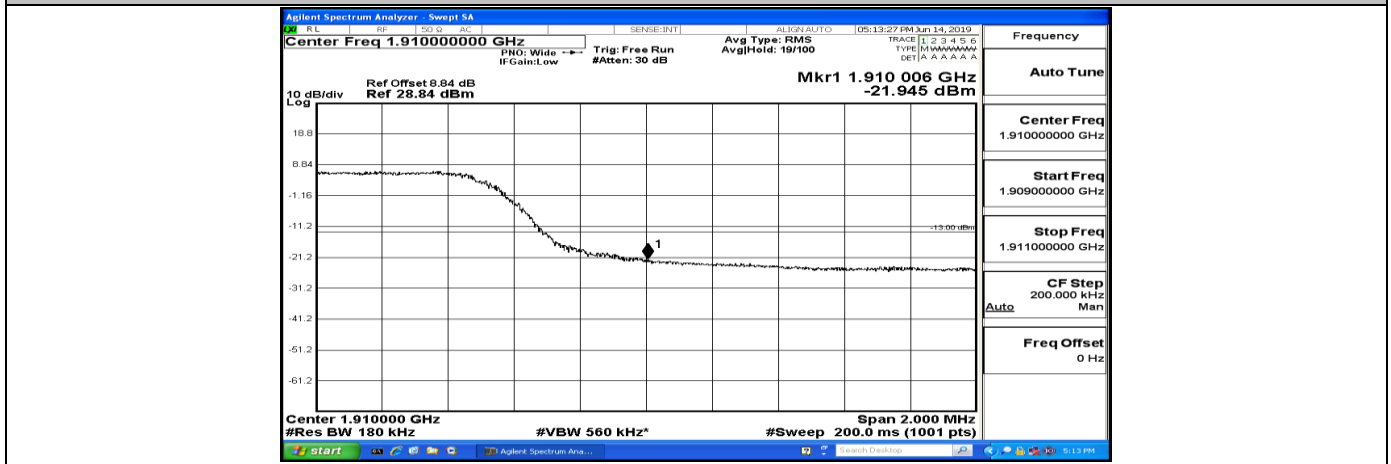

Band Edge Test Graph(s) (Channel Bandwidth: 3 MHz)_HCH_16QAM

Band Edge Test Graph(s) (Channel Bandwidth: 5 MHz)_LCH_QPSK

Band Edge Test Graph(s) (Channel Bandwidth: 5 MHz)_HCH_QPSK

Band Edge Test Graph(s) (Channel Bandwidth: 5 MHz)_LCH_16QAM

Band Edge Test Graph(s) (Channel Bandwidth: 5 MHz)_HCH_16QAM

Band Edge Test Graph(s) (Channel Bandwidth: 10 MHz)_LCH_QPSK

Band Edge Test Graph(s) (Channel Bandwidth: 10 MHz)_HCH_QPSK

Band Edge Test Graph(s) (Channel Bandwidth: 10 MHz)_LCH_16QAM