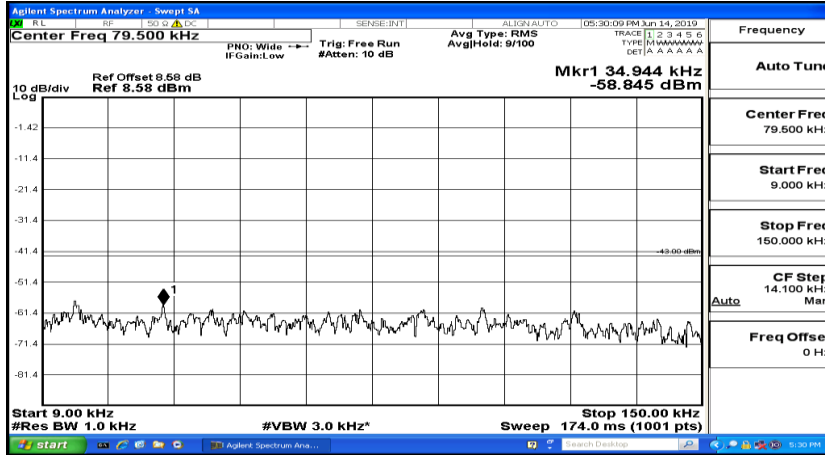

CSE Test Graph(s) (Channel Bandwidth: 3 MHz)_LCH_QPSK

CSE Test Graph(s) (Channel Bandwidth: 3 MHz)_MCH_QPSK

CSE Test Graph(s) (Channel Bandwidth: 3 MHz)_HCH_QPSK

CSE Test Graph(s) (Channel Bandwidth: 3 MHz)_LCH_16QAM