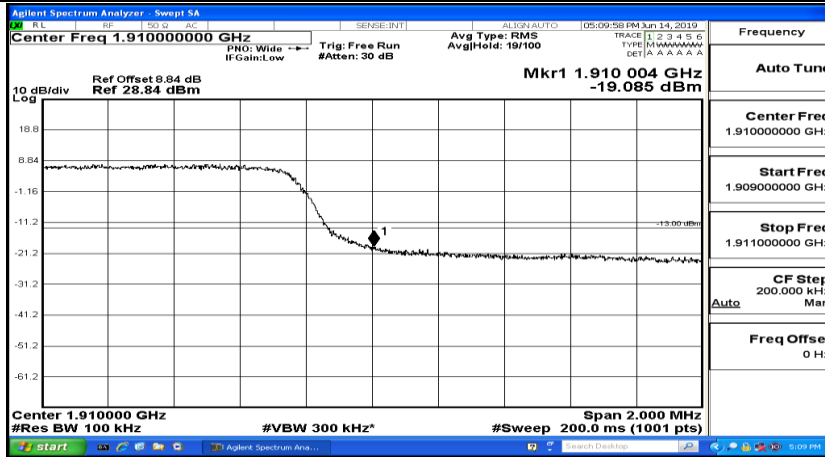

Band Edge Test Graph(s) (Channel Bandwidth: 1.4 MHz)_HCH_16QAM

Band Edge Test Graph(s) (Channel Bandwidth: 3 MHz)_LCH_QPSK

Band Edge Test Graph(s) (Channel Bandwidth: 3 MHz)_HCH_QPSK

Band Edge Test Graph(s) (Channel Bandwidth: 3 MHz)_LCH_16QAM

Band Edge Test Graph(s) (Channel Bandwidth: 3 MHz)_HCH_16QAM

Band Edge Test Graph(s) (Channel Bandwidth: 5 MHz)_LCH_QPSK

Band Edge Test Graph(s) (Channel Bandwidth: 5 MHz)_HCH_QPSK

Band Edge Test Graph(s) (Channel Bandwidth: 5 MHz)_LCH_16QAM