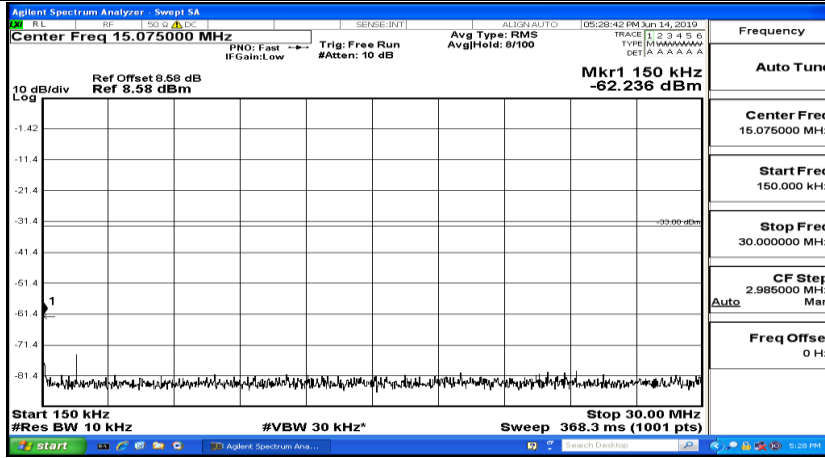

CSE Test Graph(s) (Channel Bandwidth: 1.4 MHz)_HCH_QPSK

CSE Test Graph(s) (Channel Bandwidth: 1.4 MHz)_LCH_16QAM

CSE Test Graph(s) (Channel Bandwidth: 1.4 MHz)_MCH_16QAM

CSE Test Graph(s) (Channel Bandwidth: 1.4 MHz)_HCH_16QAM