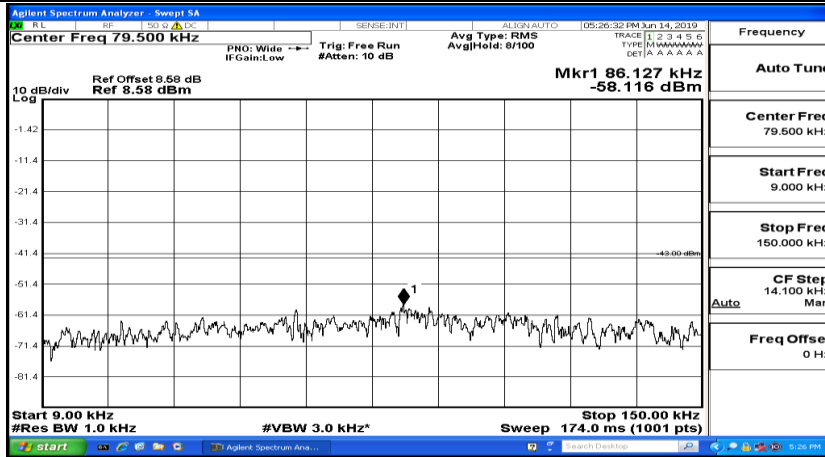

Band Edge Test Graph(s) (Channel Bandwidth:20 MHz)_HCH_16QAM

A.5 Conducted Spurious Emission

CSE Test Graph(s) (Channel Bandwidth: 1.4 MHz)_LCH_QPSK

CSE Test Graph(s) (Channel Bandwidth: 1.4 MHz)_MCH_QPSK