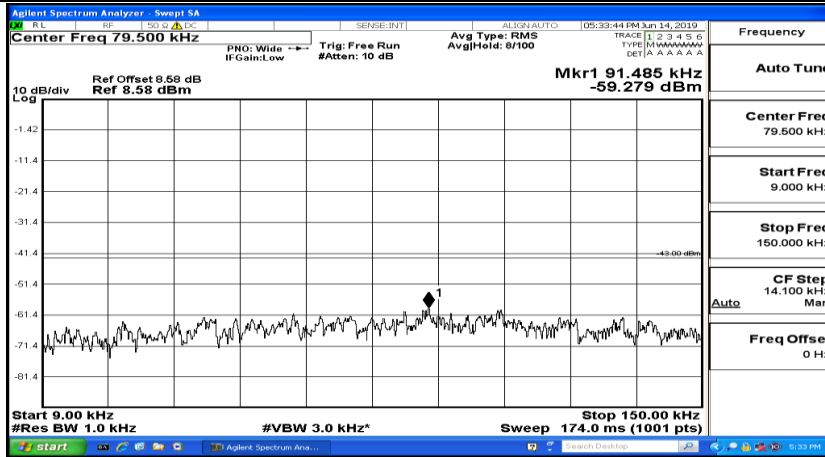

CSE Test Graph(s) (Channel Bandwidth: 5 MHz)_LCH_QPSK

Frequency
Auto Tune
Center Freq 79.500 kHz
Start Freq 9.000 kHz
Stop Freq 150.000 kHz
CF Step 14.100 kHz Man
Freq Offset 0 Hz