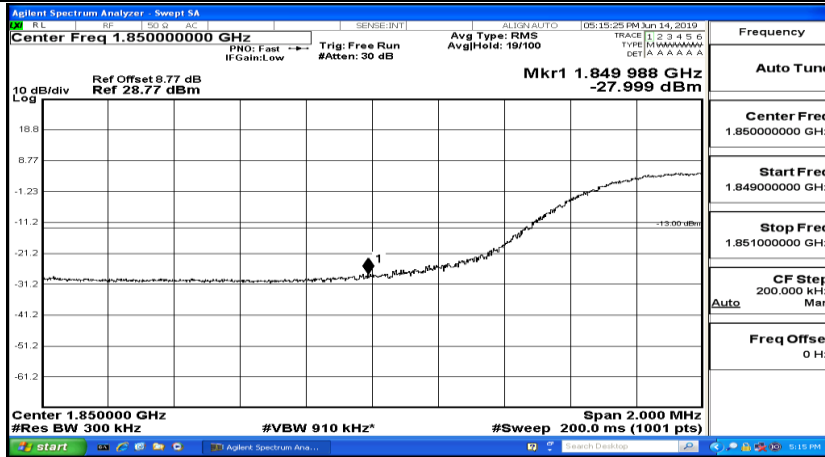

Band Edge Test Graph(s) (Channel Bandwidth: 10 MHz)_HCH_16QAM

Band Edge Test Graph(s) (Channel Bandwidth:15 MHz)_LCH_QPSK

Band Edge Test Graph(s) (Channel Bandwidth:15 MHz)_HCH_QPSK

Band Edge Test Graph(s) (Channel Bandwidth:15 MHz)_LCH_16QAM