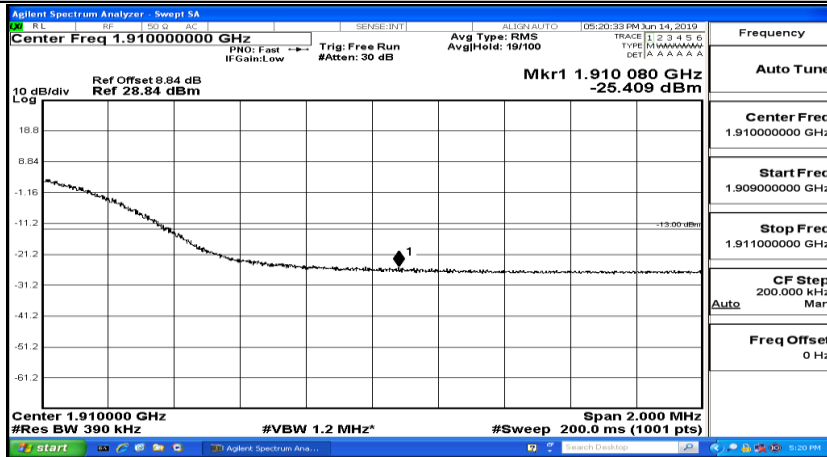

Band Edge Test Graph(s) (Channel Bandwidth:20 MHz)_HCH_16QAM