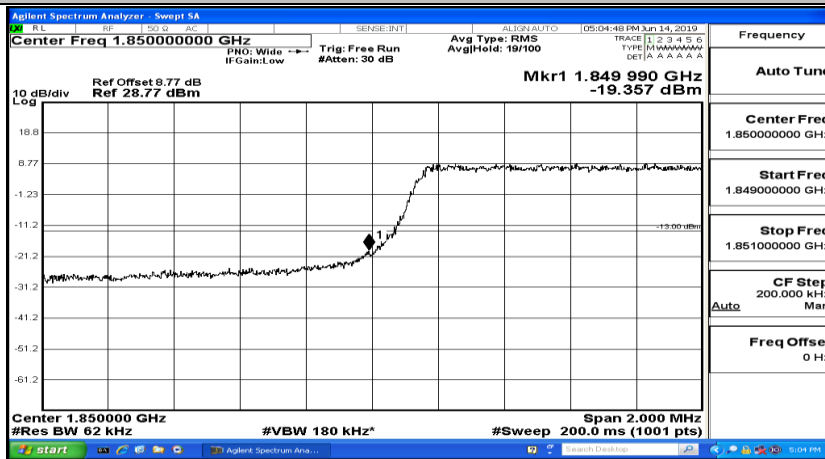

Band Edge Test Graph(s) (Channel Bandwidth: 1.4 MHz)_HCH_16QAM

Band Edge Test Graph(s) (Channel Bandwidth: 3 MHz)_LCH_QPSK

Band Edge Test Graph(s) (Channel Bandwidth: 3 MHz)_HCH_QPSK

Band Edge Test Graph(s) (Channel Bandwidth: 3 MHz)_LCH_16QAM

Band Edge Test Graph(s) (Channel Bandwidth: 3 MHz)_HCH_16QAM

Band Edge Test Graph(s) (Channel Bandwidth: 5 MHz)_LCH_QPSK

Band Edge Test Graph(s) (Channel Bandwidth: 5 MHz)_HCH_QPSK

Band Edge Test Graph(s) (Channel Bandwidth: 5 MHz)_LCH_16QAM