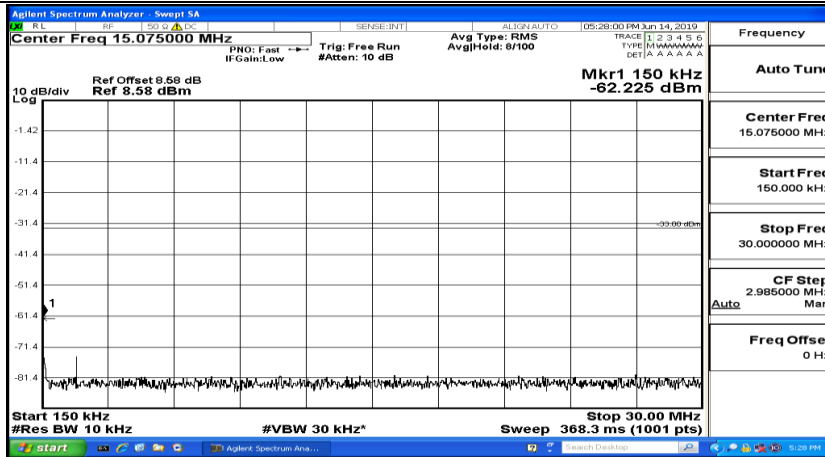

CSE Test Graph(s) (Channel Bandwidth: 1.4 MHz)_HCH_QPSK