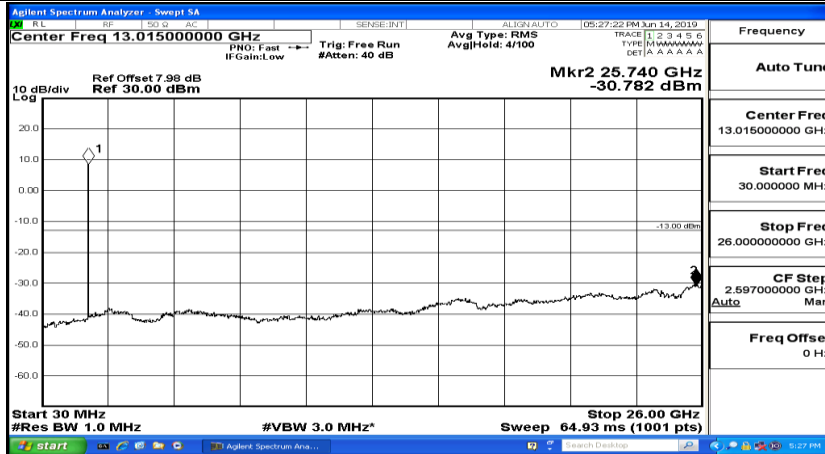

CSE Test Graph(s) (Channel Bandwidth: 1.4 MHz)_MCH_16QAM