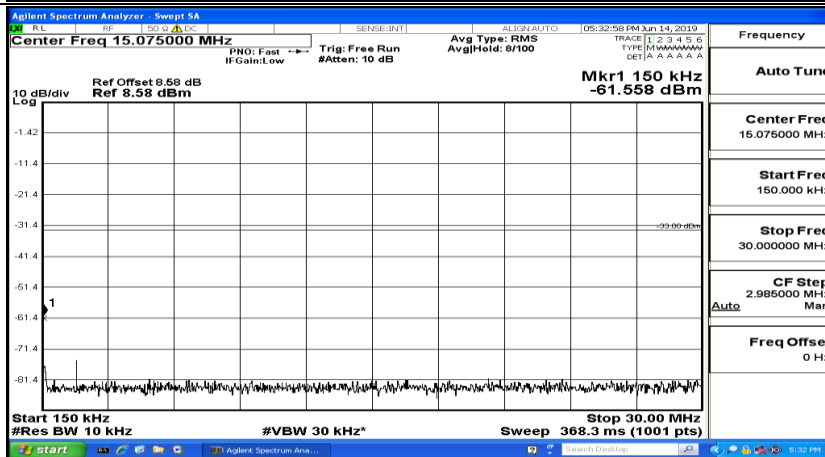

CSE Test Graph(s) (Channel Bandwidth: 3 MHz)_HCH_16QAM