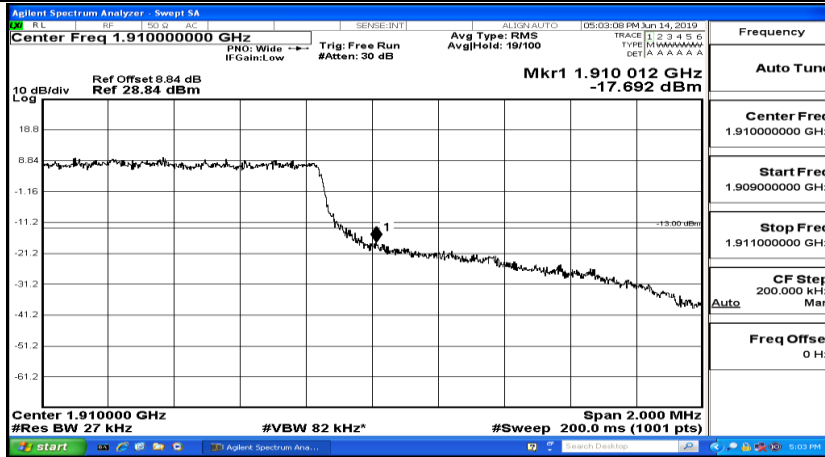

Band Edge Test Graph(s) (Channel Bandwidth: 1.4 MHz)_HCH_16QAM

Band Edge Test Graph(s) (Channel Bandwidth: 3 MHz)_LCH_QPSK

Band Edge Test Graph(s) (Channel Bandwidth: 3 MHz)_HCH_QPSK

Band Edge Test Graph(s) (Channel Bandwidth: 3 MHz)_LCH_16QAM

Band Edge Test Graph(s) (Channel Bandwidth: 3 MHz)_HCH_16QAM

Band Edge Test Graph(s) (Channel Bandwidth: 5 MHz)_LCH_QPSK

Band Edge Test Graph(s) (Channel Bandwidth: 5 MHz)_HCH_QPSK

Band Edge Test Graph(s) (Channel Bandwidth: 5 MHz)_LCH_16QAM