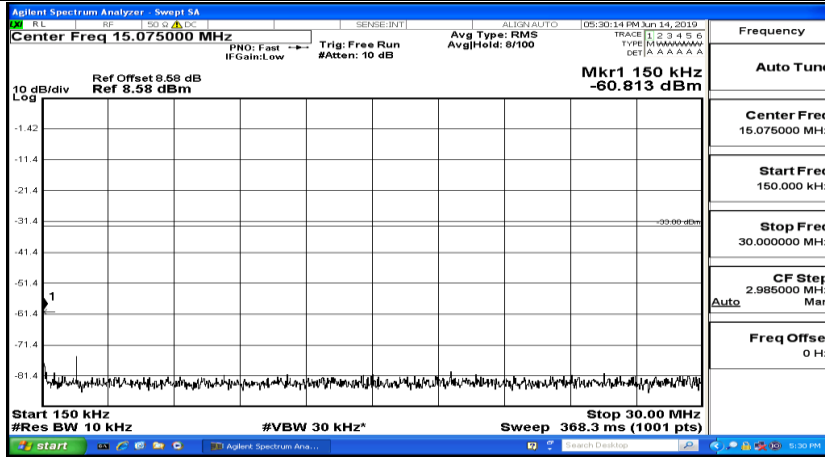

CSE Test Graph(s) (Channel Bandwidth: 3 MHz)_LCH_QPSK

CSE Test Graph(s) (Channel Bandwidth: 3 MHz)_MCH_QPSK

CSE Test Graph(s) (Channel Bandwidth: 3 MHz)_HCH_QPSK

CSE Test Graph(s) (Channel Bandwidth: 3 MHz)_LCH_16QAM