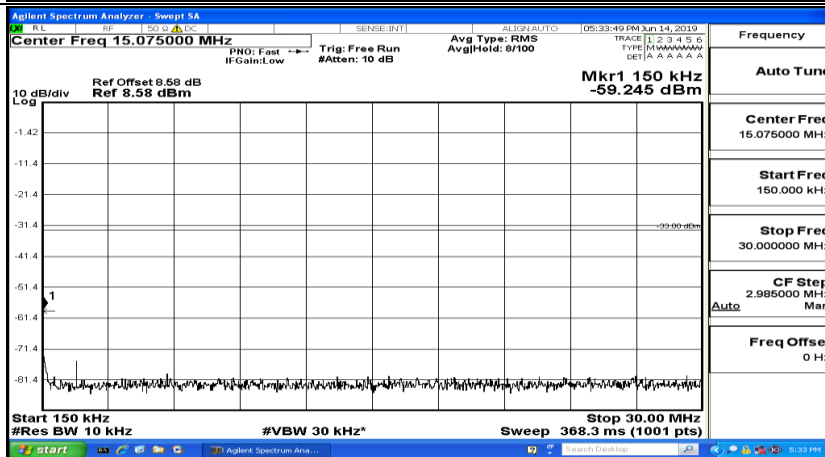

CSE Test Graph(s) (Channel Bandwidth: 3 MHz)_MCH_16QAM

CSE Test Graph(s) (Channel Bandwidth: 3 MHz)_HCH_16QAM

CSE Test Graph(s) (Channel Bandwidth: 5 MHz)_LCH_QPSK

Frequency
Auto Tune
Center Freq 79.500 kHz
Start Freq 9.000 kHz
Stop Freq 150.000 kHz
CF Step 14.100 kHz Man
Freq Offset 0 Hz

Frequency
Auto Tune
Center Freq 15.075000 MHz
Start Freq 150.000 kHz
Stop Freq 30.000000 MHz
CF Step 2.985000 MHz Man
Freq Offset 0 Hz

Frequency
Auto Tune
Center Freq 13.015000000 GHz
Start Freq 30.000000 MHz
Stop Freq 26.000000000 GHz
CF Step 2.597000000 GHz Man
Freq Offset 0 Hz