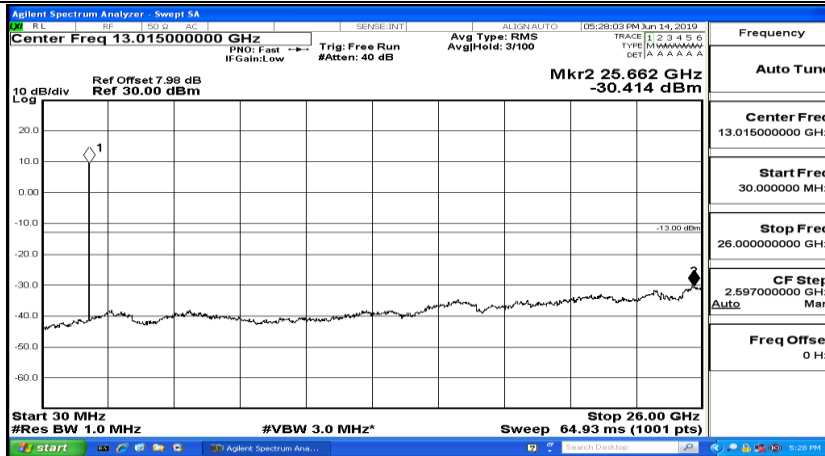

CSE Test Graph(s) (Channel Bandwidth: 1.4 MHz)_HCH_QPSK