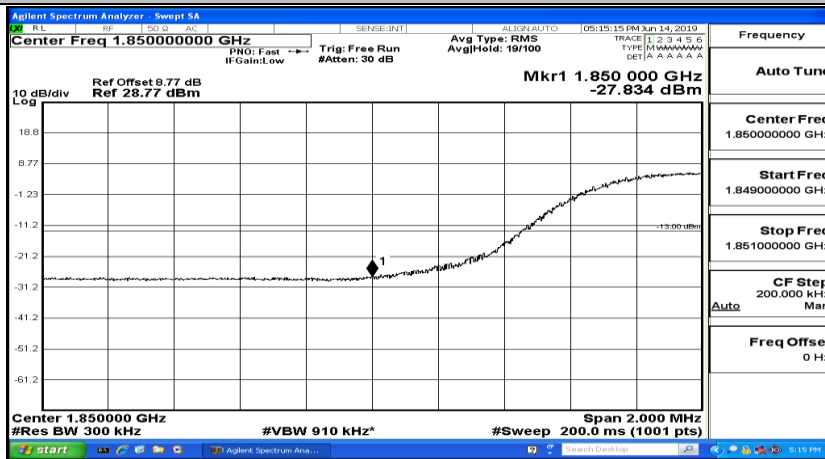

Band Edge Test Graph(s) (Channel Bandwidth: 5 MHz)_HCH_16QAM

Band Edge Test Graph(s) (Channel Bandwidth: 10 MHz)_LCH_QPSK

Band Edge Test Graph(s) (Channel Bandwidth: 10 MHz)_HCH_QPSK

Band Edge Test Graph(s) (Channel Bandwidth: 10 MHz)_LCH_16QAM

Band Edge Test Graph(s) (Channel Bandwidth: 10 MHz)_HCH_16QAM

Band Edge Test Graph(s) (Channel Bandwidth:15 MHz)_LCH_QPSK

Band Edge Test Graph(s) (Channel Bandwidth:15 MHz)_HCH_QPSK

Band Edge Test Graph(s) (Channel Bandwidth:15 MHz)_LCH_16QAM