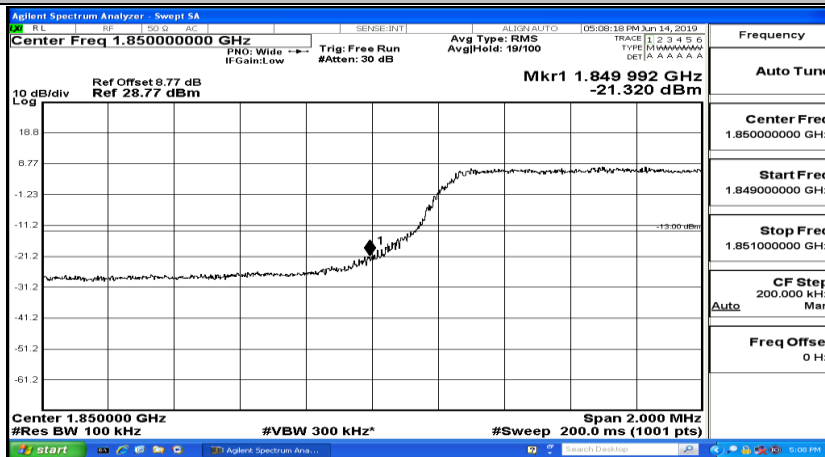

Band Edge Test Graph(s) (Channel Bandwidth: 1.4 MHz)_HCH_16QAM

Band Edge Test Graph(s) (Channel Bandwidth: 3 MHz)_LCH_QPSK

Band Edge Test Graph(s) (Channel Bandwidth: 3 MHz)_HCH_QPSK

Band Edge Test Graph(s) (Channel Bandwidth: 3 MHz)_LCH_16QAM

Band Edge Test Graph(s) (Channel Bandwidth: 3 MHz)_HCH_16QAM

Band Edge Test Graph(s) (Channel Bandwidth: 5 MHz)_LCH_QPSK

Band Edge Test Graph(s) (Channel Bandwidth: 5 MHz)_HCH_QPSK

Band Edge Test Graph(s) (Channel Bandwidth: 5 MHz)_LCH_16QAM