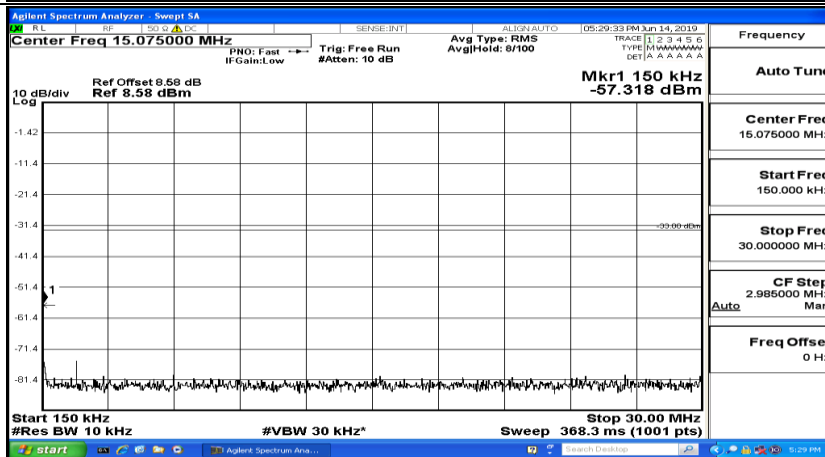

CSE Test Graph(s) (Channel Bandwidth: 3 MHz)_LCH_QPSK