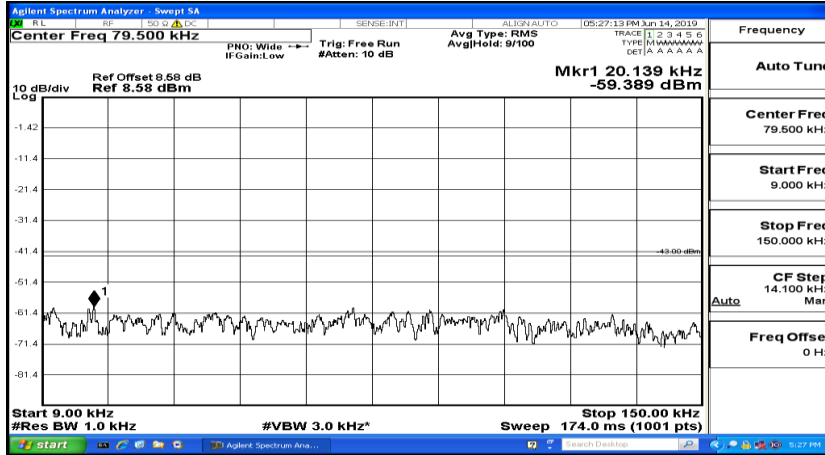

CSE Test Graph(s) (Channel Bandwidth: 1.4 MHz)_MCH_16QAM