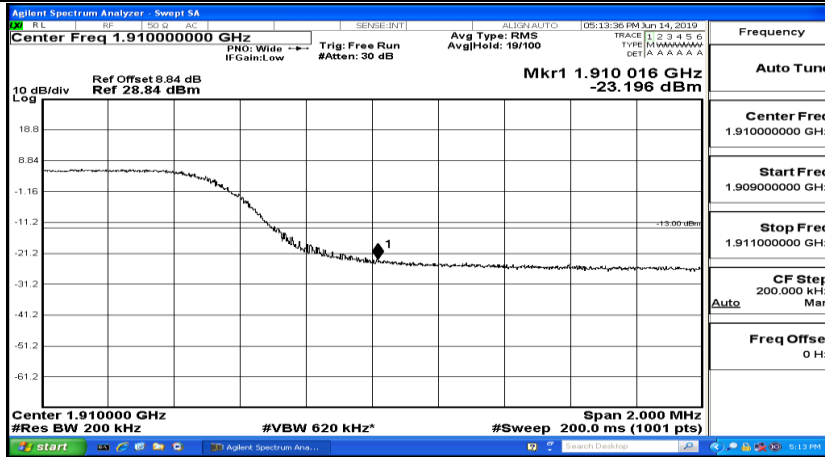

Band Edge Test Graph(s) (Channel Bandwidth: 5 MHz)_HCH_16QAM

Band Edge Test Graph(s) (Channel Bandwidth: 10 MHz)_LCH_QPSK

Band Edge Test Graph(s) (Channel Bandwidth: 10 MHz)_HCH_QPSK

Band Edge Test Graph(s) (Channel Bandwidth: 10 MHz)_LCH_16QAM

Band Edge Test Graph(s) (Channel Bandwidth: 10 MHz)_HCH_16QAM

Band Edge Test Graph(s) (Channel Bandwidth:15 MHz)_LCH_QPSK

Band Edge Test Graph(s) (Channel Bandwidth:15 MHz)_HCH_QPSK

Band Edge Test Graph(s) (Channel Bandwidth:15 MHz)_LCH_16QAM