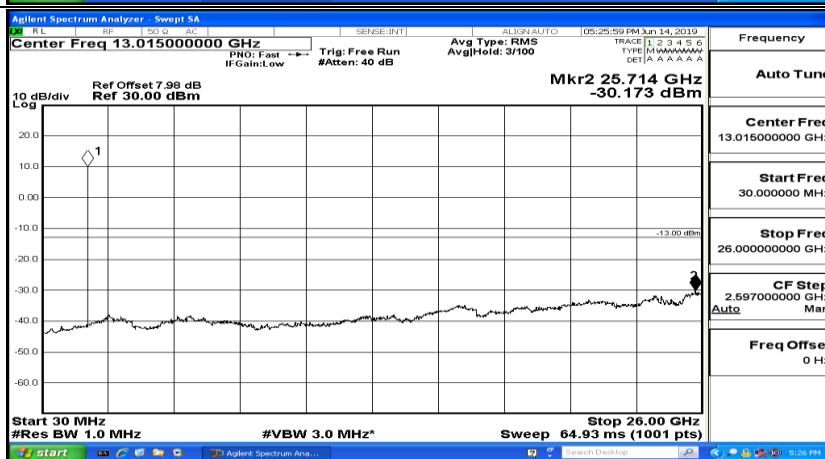

CSE Test Graph(s) (Channel Bandwidth: 1.4 MHz)_LCH_16QAM