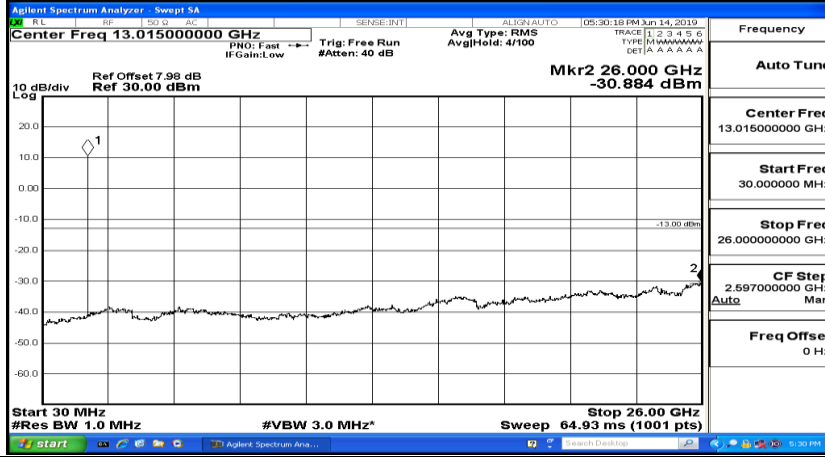

CSE Test Graph(s) (Channel Bandwidth: 3 MHz)_LCH_QPSK

CSE Test Graph(s) (Channel Bandwidth: 3 MHz)_MCH_QPSK

CSE Test Graph(s) (Channel Bandwidth: 3 MHz)_HCH_QPSK

CSE Test Graph(s) (Channel Bandwidth: 3 MHz)_LCH_16QAM