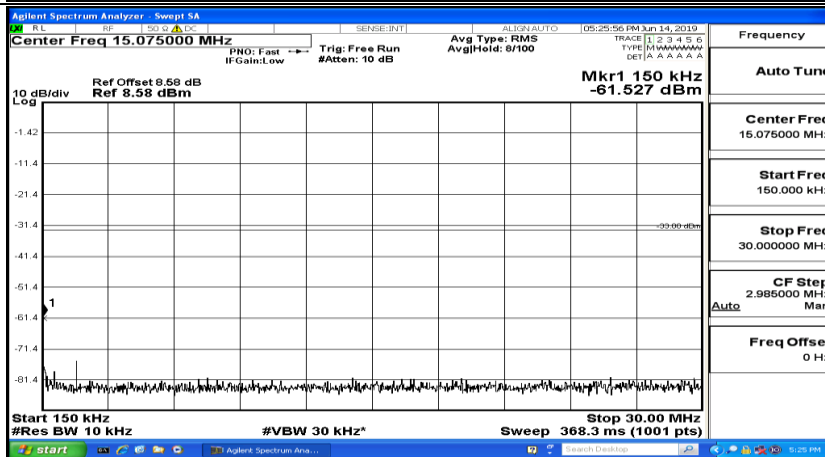

CSE Test Graph(s) (Channel Bandwidth: 1.4 MHz)_LCH_16QAM