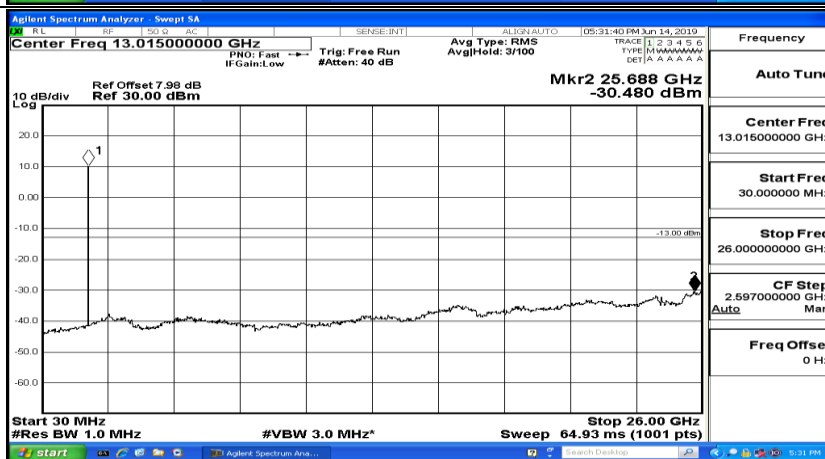

CSE Test Graph(s) (Channel Bandwidth: 3 MHz)_MCH_16QAM