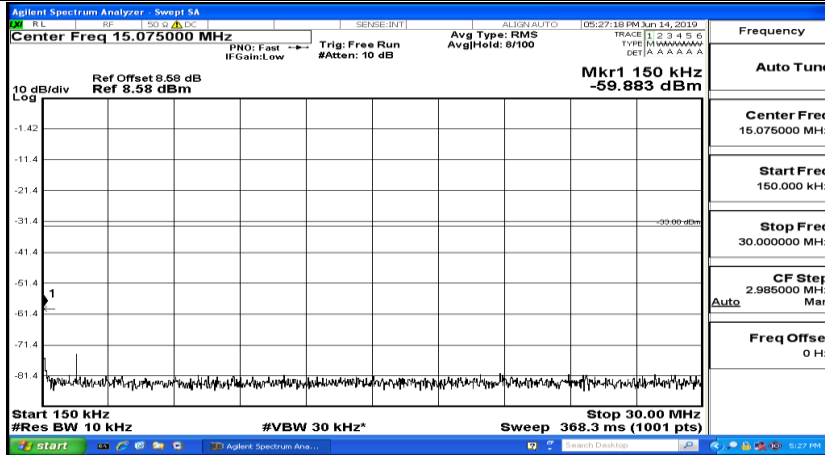

CSE Test Graph(s) (Channel Bandwidth: 1.4 MHz)_MCH_16QAM