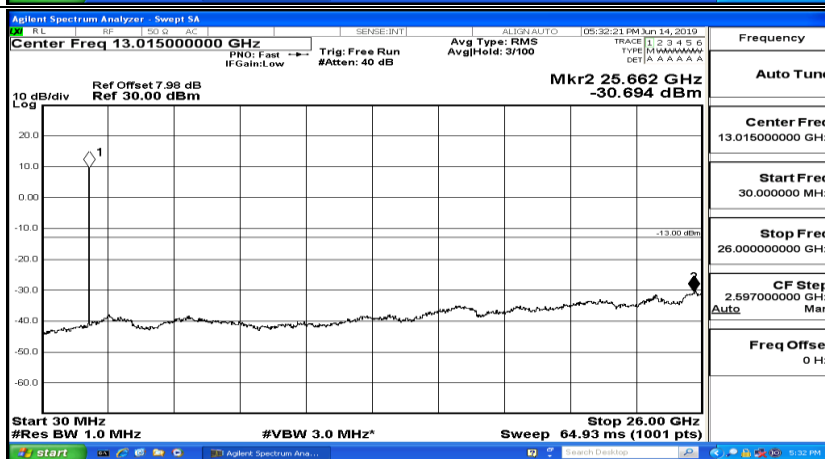

CSE Test Graph(s) (Channel Bandwidth: 3 MHz)_HCH_QPSK