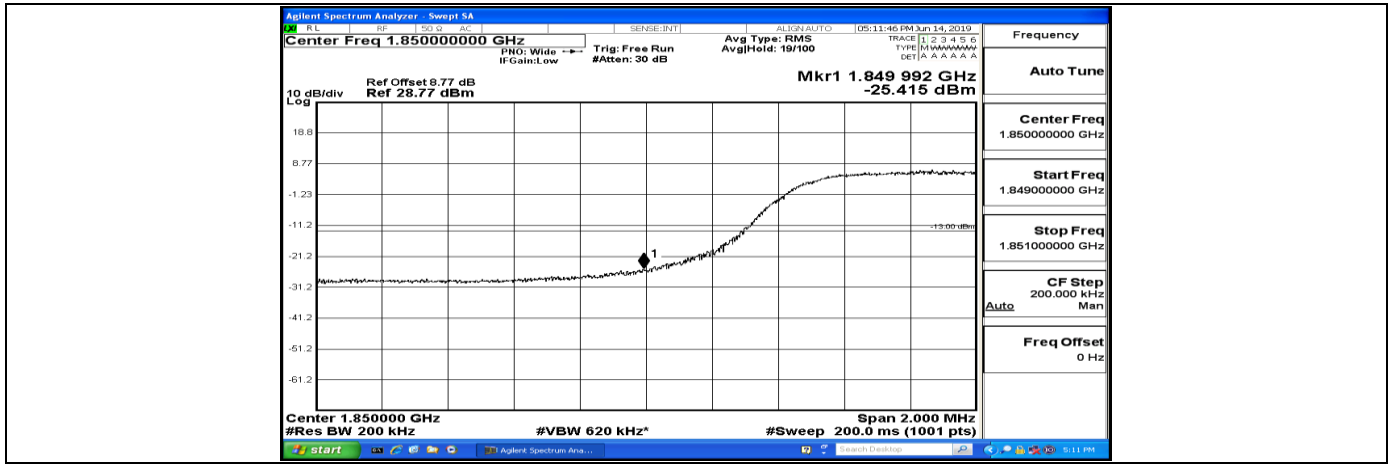

Band Edge Test Graph(s) (Channel Bandwidth: 3 MHz)_HCH_16QAM

Band Edge Test Graph(s) (Channel Bandwidth: 5 MHz)_LCH_QPSK

Band Edge Test Graph(s) (Channel Bandwidth: 5 MHz)_HCH_QPSK

Band Edge Test Graph(s) (Channel Bandwidth: 5 MHz)_LCH_16QAM

Band Edge Test Graph(s) (Channel Bandwidth: 5 MHz)_HCH_16QAM

Band Edge Test Graph(s) (Channel Bandwidth: 10 MHz)_LCH_QPSK

Band Edge Test Graph(s) (Channel Bandwidth: 10 MHz)_HCH_QPSK

Band Edge Test Graph(s) (Channel Bandwidth: 10 MHz)_LCH_16QAM