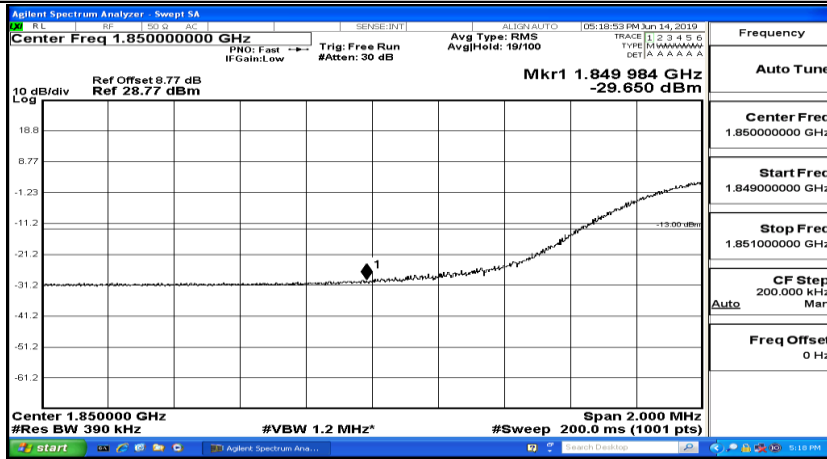

Band Edge Test Graph(s) (Channel Bandwidth:15 MHz)_HCH_16QAM

Band Edge Test Graph(s) (Channel Bandwidth:20 MHz)_LCH_QPSK

Band Edge Test Graph(s) (Channel Bandwidth:20 MHz)_HCH_QPSK

Band Edge Test Graph(s) (Channel Bandwidth:20 MHz)_LCH_16QAM