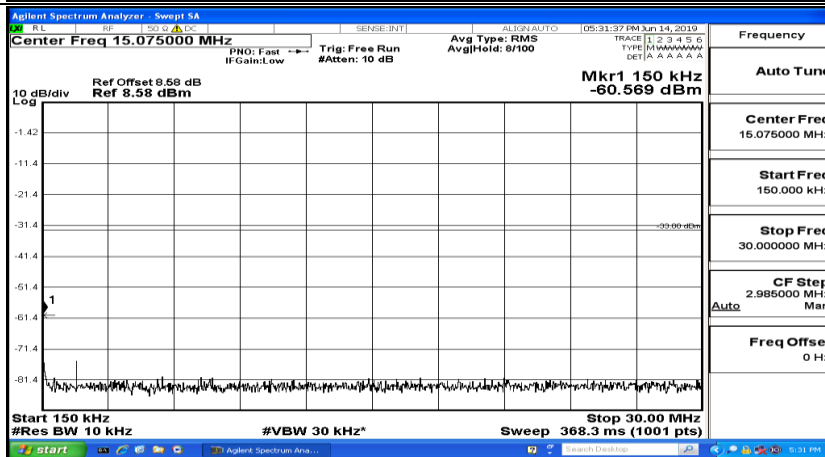

CSE Test Graph(s) (Channel Bandwidth: 3 MHz)_MCH_16QAM