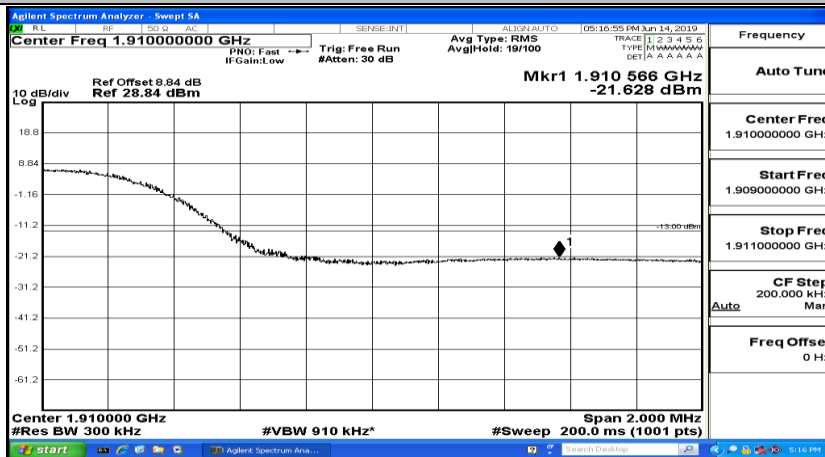

Band Edge Test Graph(s) (Channel Bandwidth: 5 MHz)_HCH_16QAM

Band Edge Test Graph(s) (Channel Bandwidth: 10 MHz)_LCH_QPSK

Band Edge Test Graph(s) (Channel Bandwidth: 10 MHz)_HCH_QPSK

Band Edge Test Graph(s) (Channel Bandwidth: 10 MHz)_LCH_16QAM

Band Edge Test Graph(s) (Channel Bandwidth: 10 MHz)_HCH_16QAM

Band Edge Test Graph(s) (Channel Bandwidth:15 MHz)_LCH_QPSK

Band Edge Test Graph(s) (Channel Bandwidth:15 MHz)_HCH_QPSK

Band Edge Test Graph(s) (Channel Bandwidth:15 MHz)_LCH_16QAM