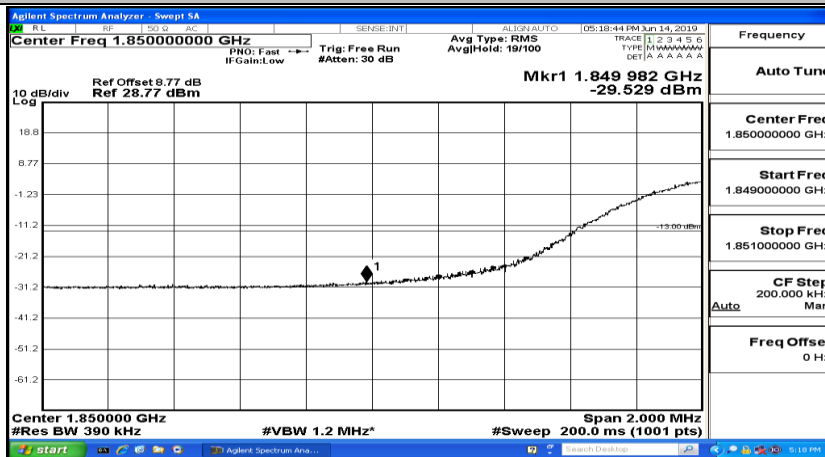

Band Edge Test Graph(s) (Channel Bandwidth:20 MHz)_LCH_QPSK