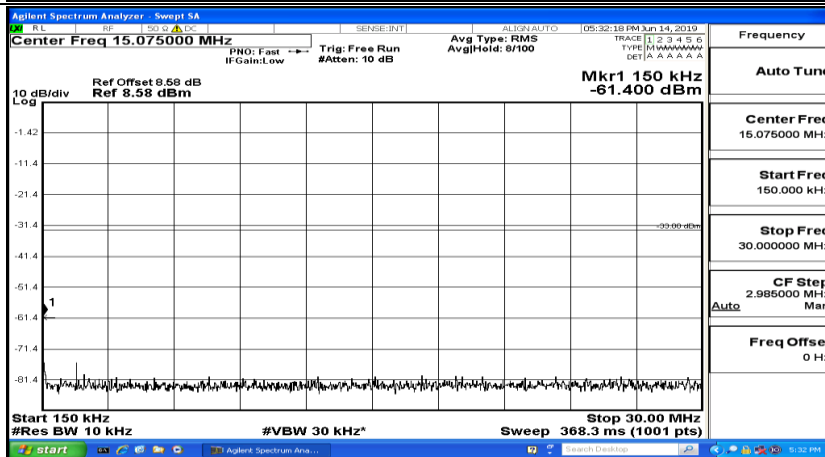

CSE Test Graph(s) (Channel Bandwidth: 3 MHz)_HCH_QPSK