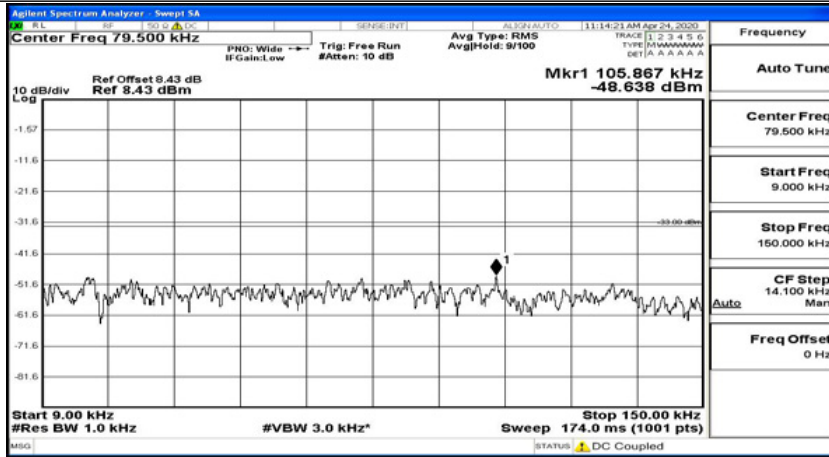

(Channel Bandwidth: 5 MHz)_LCH_16QAM_1RB#0