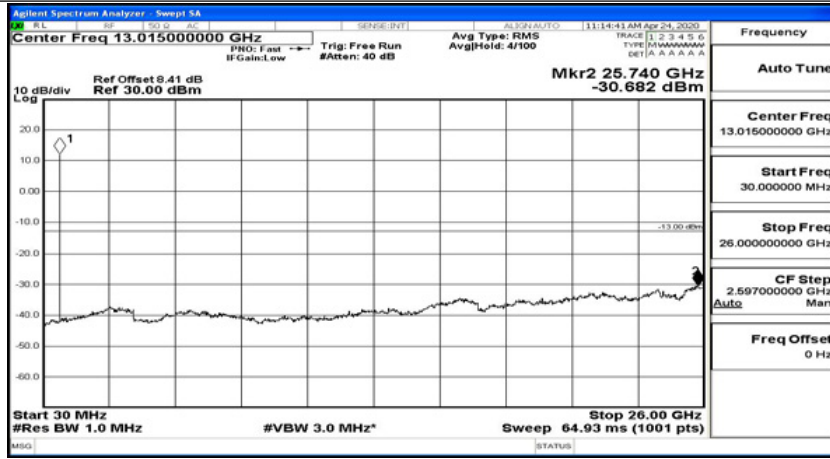

Frequency
Auto Tune
Center Freq 13.015000000 GHz
Start Freq 30.000000 MHz
Stop Freq 26.000000000 GHz
CF Step 2.597000000 GHz Man
Freq Offset 0 Hz

(Channel Bandwidth: 5 MHz)_HCH_QPSK_1RB#24

Frequency
Auto Tune
Center Freq 79.500 kHz
Start Freq 9.000 kHz
Stop Freq 150.000 kHz
CF Step 14.100 kHz Man
Freq Offset 0 Hz

(Channel Bandwidth: 5 MHz)_LCH_16QAM_1RB#0

(Channel Bandwidth: 5 MHz)_LCH_16QAM_1RB#12

(Channel Bandwidth: 5 MHz)_LCH_16QAM_1RB#24

(Channel Bandwidth: 5 MHz)_MCH_16QAM_1RB#0

(Channel Bandwidth: 5 MHz)_MCH_16QAM_1RB#12

Frequency
Auto Tune
Center Freq 79.500 kHz
Start Freq 9.000 kHz
Stop Freq 150.000 kHz
CF Step 14.100 kHz Man
Freq Offset 0 Hz

Frequency
Auto Tune
Center Freq 15.075000 MHz
Start Freq 160.000 kHz
Stop Freq 30.000000 MHz
CF Step 2.985000 MHz Man
Freq Offset 0 Hz