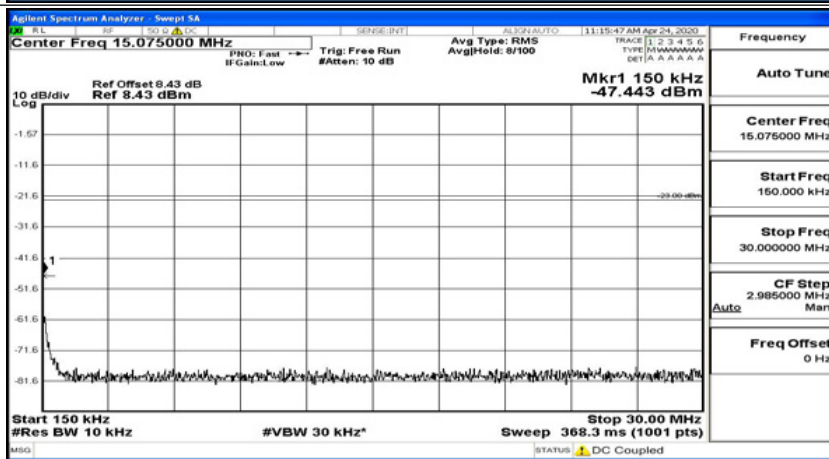

Frequency
Auto Tune
Center Freq 13.015000000 GHz
Start Freq 30.000000 MHz
Stop Freq 26.000000000 GHz
CF Step 2.597000000 GHz Man
Freq Offset 0 Hz

(Channel Bandwidth: 5 MHz)_HCH_QPSK_1RB#24

Frequency
Auto Tune
Center Freq 79.500 kHz
Start Freq 9.000 kHz
Stop Freq 150.000 kHz
CF Step 14.100 kHz Man
Freq Offset 0 Hz

(Channel Bandwidth: 5 MHz)_LCH_16QAM_1RB#0

(Channel Bandwidth: 5 MHz)_LCH_16QAM_1RB#12

(Channel Bandwidth: 5 MHz)_LCH_16QAM_1RB#24

(Channel Bandwidth: 5 MHz)_MCH_16QAM_1RB#0

(Channel Bandwidth: 5 MHz)_MCH_16QAM_1RB#12

Frequency
Auto Tune
Center Freq 79.500 kHz
Start Freq 9.000 kHz
Stop Freq 150.000 kHz
CF Step 14.100 kHz Man
Freq Offset 0 Hz

Frequency
Auto Tune
Center Freq 15.075000 MHz
Start Freq 160.000 kHz
Stop Freq 30.000000 MHz
CF Step 2.985000 MHz Man
Freq Offset 0 Hz