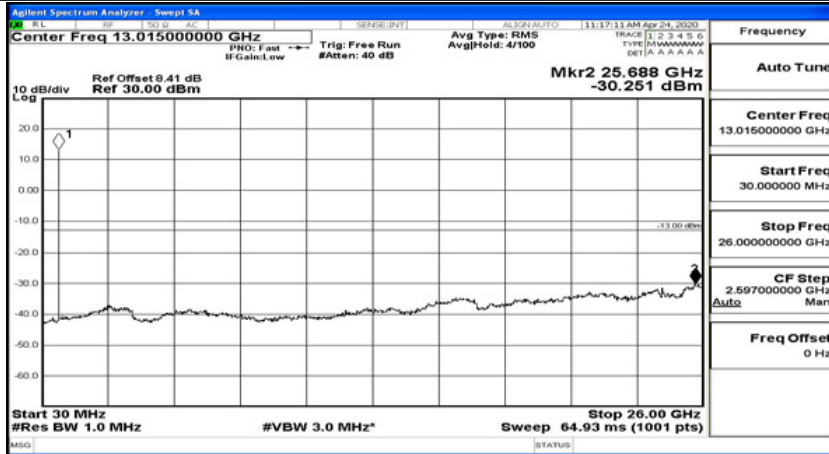

(Channel Bandwidth: 5 MHz)_HCH_16QAM_1RB#12