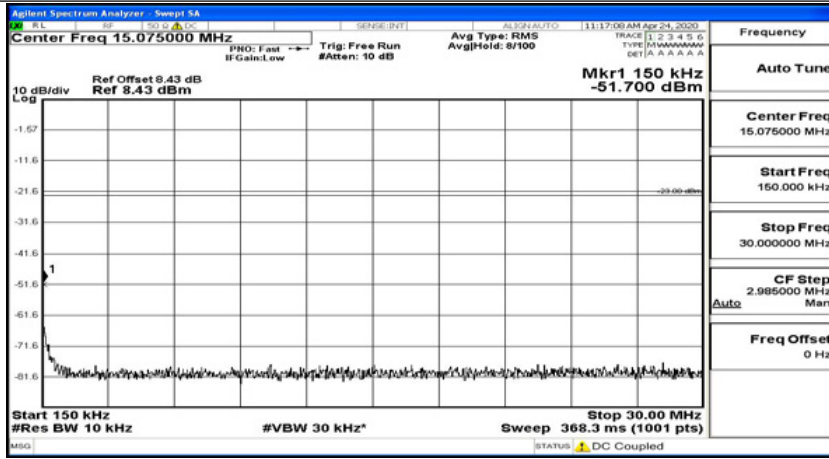

(Channel Bandwidth: 5 MHz)_HCH_16QAM_1RB#12