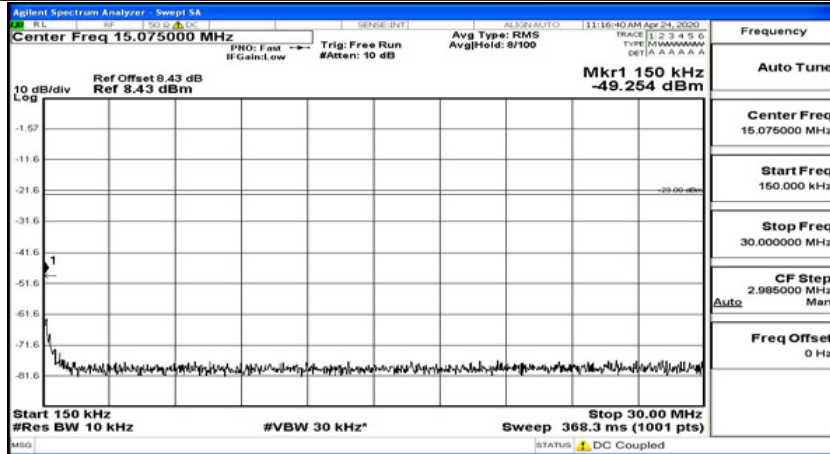

Frequency
Auto Tune
Center Freq 79.500 kHz
Start Freq 9.000 kHz
Stop Freq 150.000 kHz
CF Step 14.100 kHz Man
Freq Offset 0 Hz

Frequency
Auto Tune
Center Freq 15.075000 MHz
Start Freq 160.000 kHz
Stop Freq 30.000000 MHz
CF Step 2.985000 MHz Man
Freq Offset 0 Hz

Frequency
Auto Tune
Center Freq 13.015000000 GHz
Start Freq 30.000000 MHz
Stop Freq 26.000000000 GHz
CF Step 2.597000000 GHz Man
Freq Offset 0 Hz

(Channel Bandwidth: 5 MHz)_HCH_QPSK_1RB#24

Frequency
Auto Tune
Center Freq 79.500 kHz
Start Freq 9.000 kHz
Stop Freq 150.000 kHz
CF Step 14.100 kHz Man
Freq Offset 0 Hz