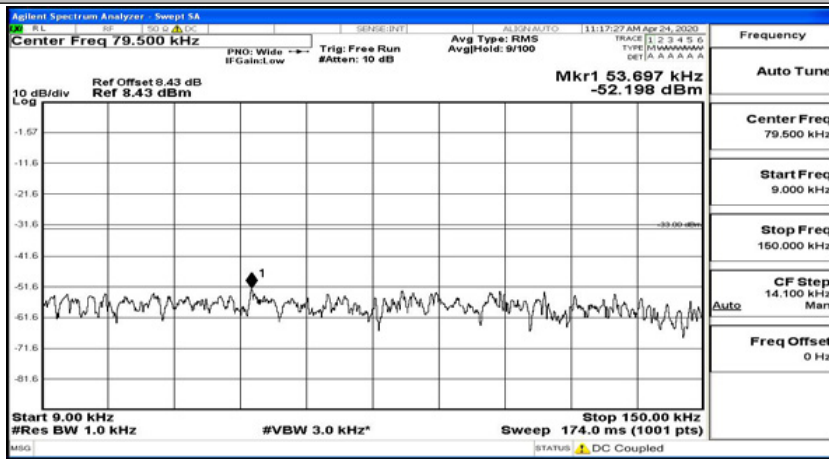

(Channel Bandwidth: 5 MHz)_HCH_16QAM_1RB#24