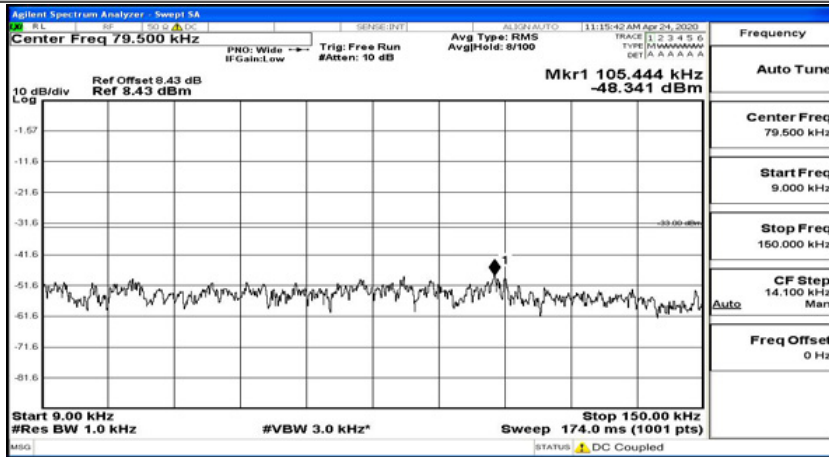

Frequency
Auto Tune
Center Freq 13.015000000 GHz
Start Freq 30.000000 MHz
Stop Freq 26.000000000 GHz
CF Step 2.597000000 GHz Man
Freq Offset 0 Hz

(Channel Bandwidth: 5 MHz)_HCH_QPSK_1RB#24

Frequency
Auto Tune
Center Freq 79.500 kHz
Start Freq 9.000 kHz
Stop Freq 150.000 kHz
CF Step 14.100 kHz Man
Freq Offset 0 Hz

(Channel Bandwidth: 5 MHz)_LCH_16QAM_1RB#0

(Channel Bandwidth: 5 MHz)_LCH_16QAM_1RB#12

(Channel Bandwidth: 5 MHz)_LCH_16QAM_1RB#24

(Channel Bandwidth: 5 MHz)_MCH_16QAM_1RB#0

(Channel Bandwidth: 5 MHz)_MCH_16QAM_1RB#12

Frequency
Auto Tune
Center Freq 79.500 kHz
Start Freq 9.000 kHz
Stop Freq 150.000 kHz
CF Step 14.100 kHz Man
Freq Offset 0 Hz

Frequency
Auto Tune
Center Freq 15.075000 MHz
Start Freq 160.000 kHz
Stop Freq 30.000000 MHz
CF Step 2.985000 MHz Man
Freq Offset 0 Hz