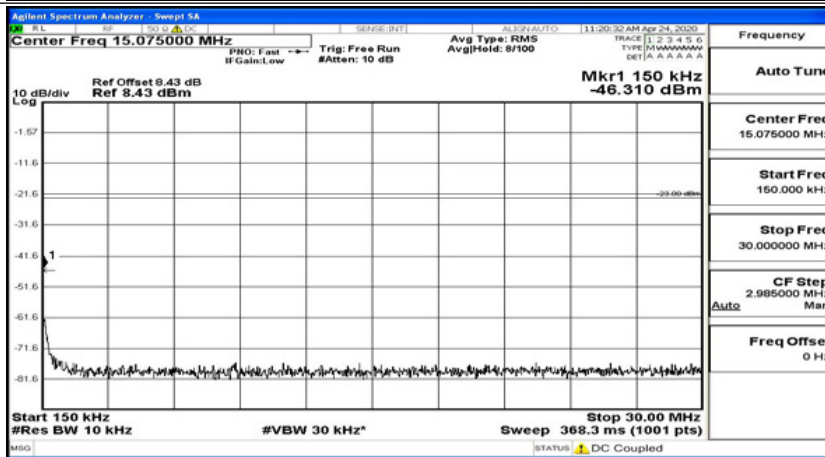

Channel Bandwidth: 10 MHz_HCH_QPSK_1RB#0

Channel Bandwidth: 10 MHz_HCH_QPSK_1RB#24