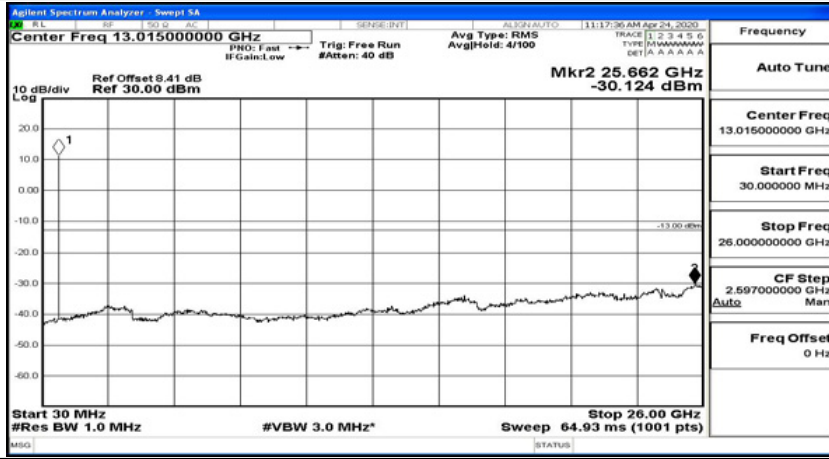

(Channel Bandwidth: 5 MHz)_HCH_16QAM_1RB#24