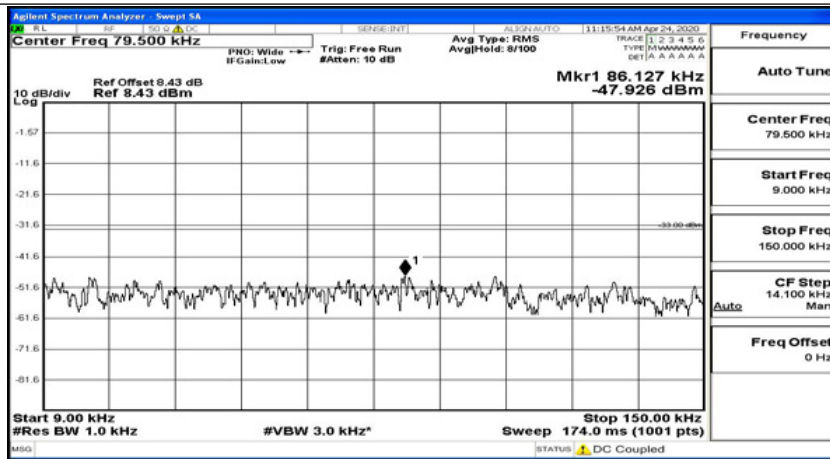

Frequency
Auto Tune
Center Freq 13.015000000 GHz
Start Freq 30.000000 MHz
Stop Freq 26.000000000 GHz
CF Step 2.597000000 GHz Man
Freq Offset 0 Hz

(Channel Bandwidth: 5 MHz)_HCH_QPSK_1RB#24

Frequency
Auto Tune
Center Freq 79.500 kHz
Start Freq 9.000 kHz
Stop Freq 150.000 kHz
CF Step 14.100 kHz Man
Freq Offset 0 Hz

(Channel Bandwidth: 5 MHz)_LCH_16QAM_1RB#0

(Channel Bandwidth: 5 MHz)_LCH_16QAM_1RB#12

(Channel Bandwidth: 5 MHz)_LCH_16QAM_1RB#24

(Channel Bandwidth: 5 MHz)_MCH_16QAM_1RB#0

(Channel Bandwidth: 5 MHz)_MCH_16QAM_1RB#12

Frequency
Auto Tune
Center Freq 79.500 kHz
Start Freq 9.000 kHz
Stop Freq 150.000 kHz
CF Step 14.100 kHz Man
Freq Offset 0 Hz

Frequency
Auto Tune
Center Freq 15.075000 MHz
Start Freq 160.000 kHz
Stop Freq 30.000000 MHz
CF Step 2.985000 MHz Man
Freq Offset 0 Hz