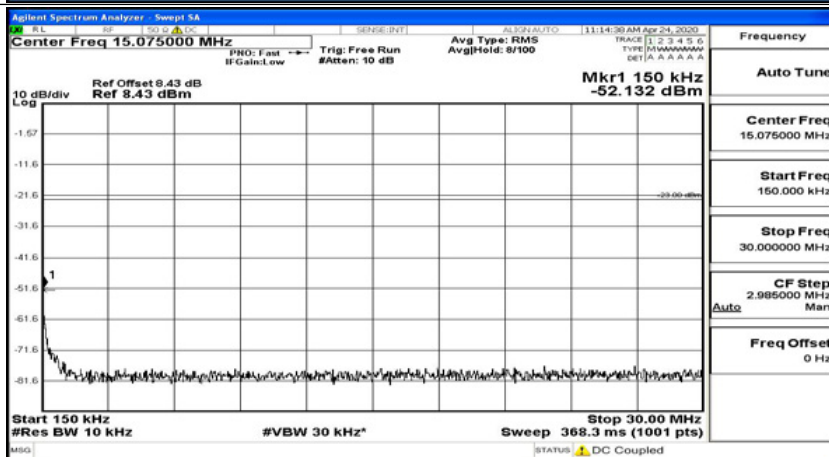

(Channel Bandwidth: 5 MHz)_LCH_16QAM_1RB#12