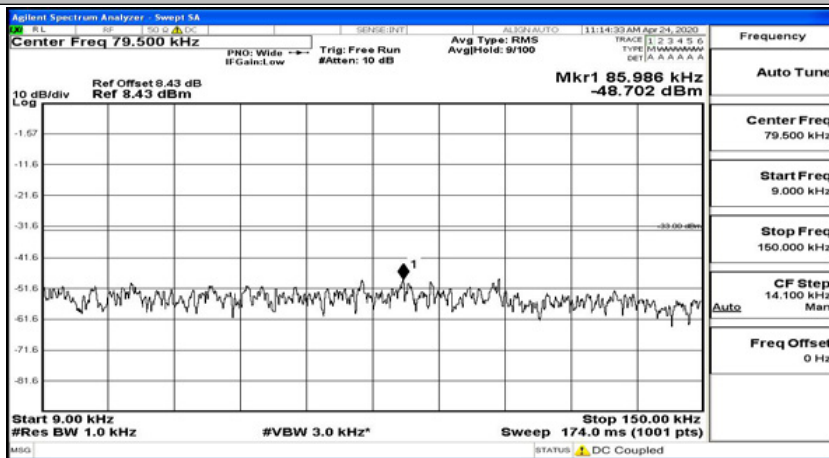

(Channel Bandwidth: 5 MHz)_LCH_16QAM_1RB#12