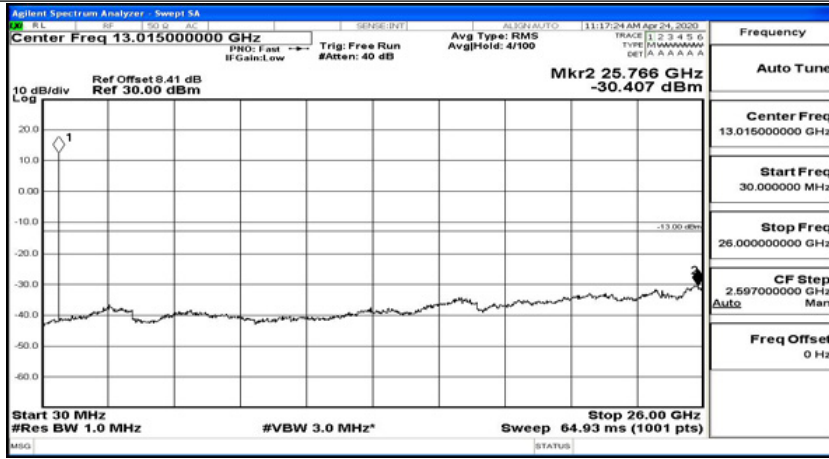

(Channel Bandwidth: 5 MHz)_HCH_16QAM_1RB#24