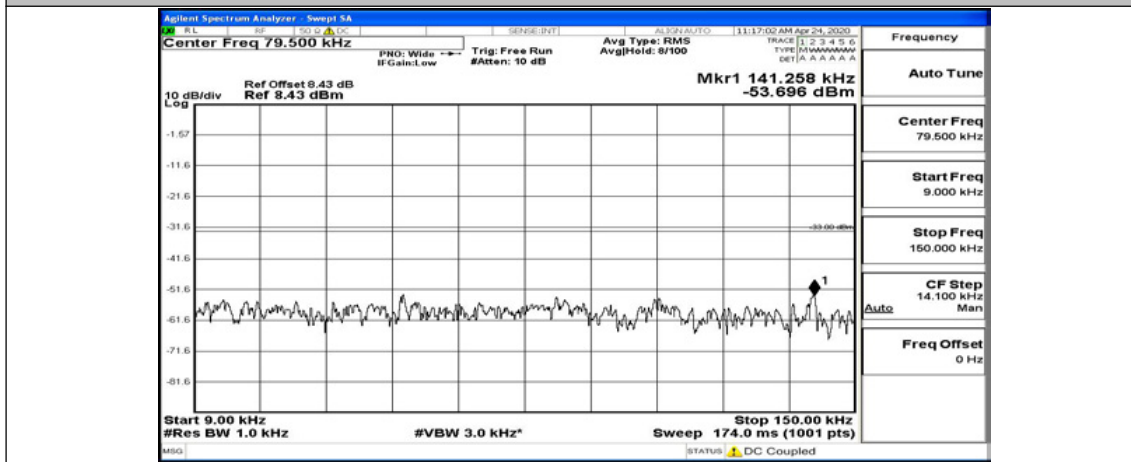

(Channel Bandwidth: 5 MHz)_HCH_16QAM_1RB#0