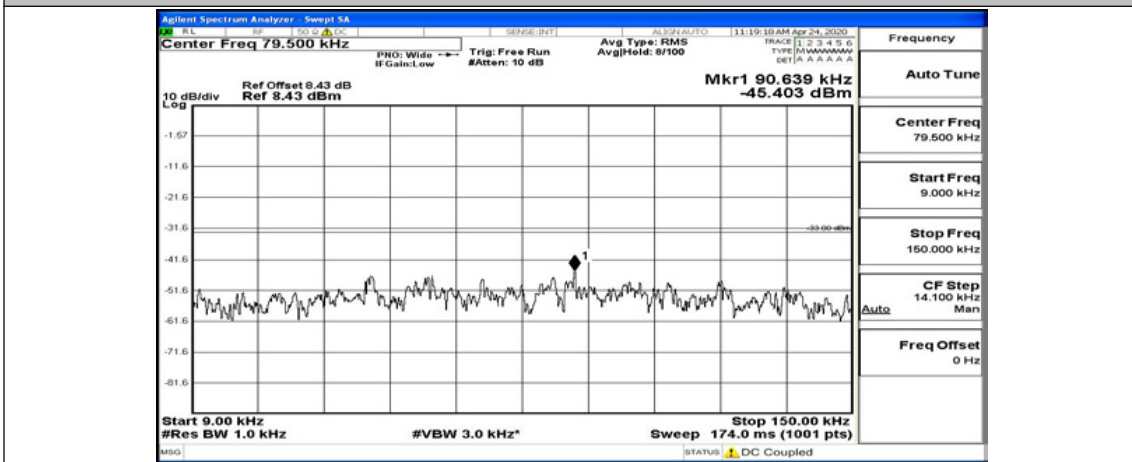

Channel Bandwidth: 10 MHz_MCH_QPSK_1RB#24