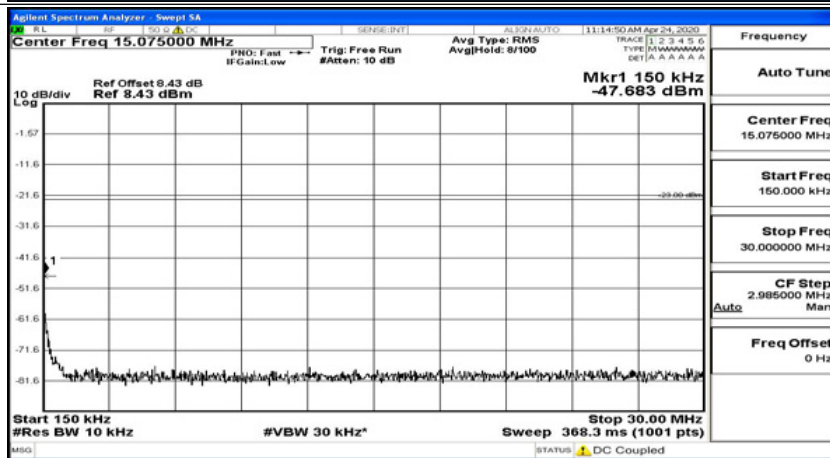

Frequency
Auto Tune
Center Freq 13.015000000 GHz
Start Freq 30.000000 MHz
Stop Freq 26.000000000 GHz
CF Step 2.597000000 GHz Man
Freq Offset 0 Hz

(Channel Bandwidth: 5 MHz)_HCH_QPSK_1RB#24

Frequency
Auto Tune
Center Freq 79.500 kHz
Start Freq 9.000 kHz
Stop Freq 150.000 kHz
CF Step 14.100 kHz Man
Freq Offset 0 Hz

(Channel Bandwidth: 5 MHz)_LCH_16QAM_1RB#0

(Channel Bandwidth: 5 MHz)_LCH_16QAM_1RB#12

(Channel Bandwidth: 5 MHz)_LCH_16QAM_1RB#24

(Channel Bandwidth: 5 MHz)_MCH_16QAM_1RB#0

(Channel Bandwidth: 5 MHz)_MCH_16QAM_1RB#12

Frequency
Auto Tune
Center Freq 79.500 kHz
Start Freq 9.000 kHz
Stop Freq 150.000 kHz
CF Step 14.100 kHz Man
Freq Offset 0 Hz

Frequency
Auto Tune
Center Freq 15.075000 MHz
Start Freq 160.000 kHz
Stop Freq 30.000000 MHz
CF Step 2.985000 MHz Man
Freq Offset 0 Hz