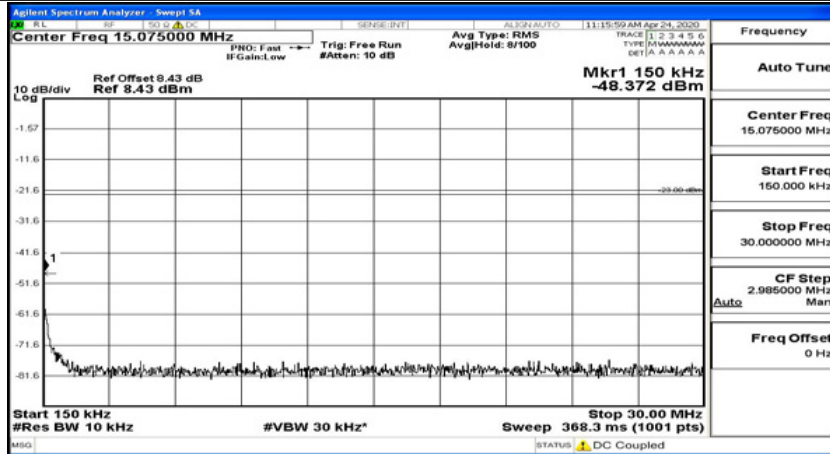

Frequency
Auto Tune
Center Freq 13.015000000 GHz
Start Freq 30.000000 MHz
Stop Freq 26.000000000 GHz
CF Step 2.597000000 GHz Man
Freq Offset 0 Hz

(Channel Bandwidth: 5 MHz)_HCH_QPSK_1RB#24

Frequency
Auto Tune
Center Freq 79.500 kHz
Start Freq 9.000 kHz
Stop Freq 150.000 kHz
CF Step 14.100 kHz Man
Freq Offset 0 Hz

(Channel Bandwidth: 5 MHz)_LCH_16QAM_1RB#0

(Channel Bandwidth: 5 MHz)_LCH_16QAM_1RB#12

(Channel Bandwidth: 5 MHz)_LCH_16QAM_1RB#24

(Channel Bandwidth: 5 MHz)_MCH_16QAM_1RB#0

(Channel Bandwidth: 5 MHz)_MCH_16QAM_1RB#12

Frequency
Auto Tune
Center Freq 79.500 kHz
Start Freq 9.000 kHz
Stop Freq 150.000 kHz
CF Step 14.100 kHz Man
Freq Offset 0 Hz

Frequency
Auto Tune
Center Freq 15.075000 MHz
Start Freq 160.000 kHz
Stop Freq 30.000000 MHz
CF Step 2.985000 MHz Man
Freq Offset 0 Hz