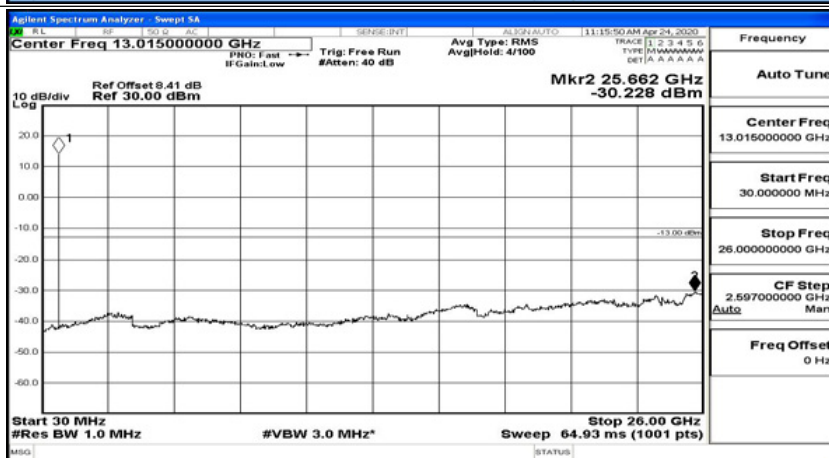

Frequency
Auto Tune
Center Freq 13.015000000 GHz
Start Freq 30.000000 MHz
Stop Freq 26.000000000 GHz
CF Step 2.597000000 GHz Man
Freq Offset 0 Hz

(Channel Bandwidth: 5 MHz)_HCH_QPSK_1RB#24

Frequency
Auto Tune
Center Freq 79.500 kHz
Start Freq 9.000 kHz
Stop Freq 150.000 kHz
CF Step 14.100 kHz Man
Freq Offset 0 Hz

(Channel Bandwidth: 5 MHz)_LCH_16QAM_1RB#0

(Channel Bandwidth: 5 MHz)_LCH_16QAM_1RB#12

(Channel Bandwidth: 5 MHz)_LCH_16QAM_1RB#24

(Channel Bandwidth: 5 MHz)_MCH_16QAM_1RB#0

(Channel Bandwidth: 5 MHz)_MCH_16QAM_1RB#12

Frequency
Auto Tune
Center Freq 79.500 kHz
Start Freq 9.000 kHz
Stop Freq 150.000 kHz
CF Step 14.100 kHz Man
Freq Offset 0 Hz

Frequency
Auto Tune
Center Freq 15.075000 MHz
Start Freq 160.000 kHz
Stop Freq 30.000000 MHz
CF Step 2.985000 MHz Man
Freq Offset 0 Hz