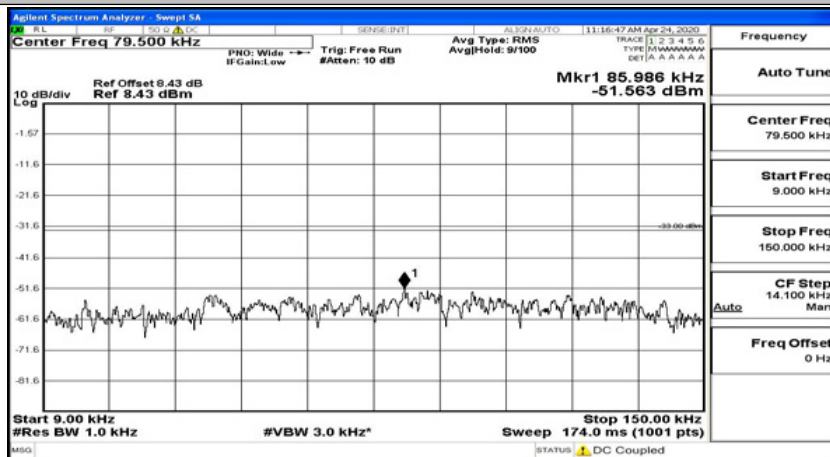

Frequency
Auto Tune
Center Freq 79.500 kHz
Start Freq 9.000 kHz
Stop Freq 150.000 kHz
CF Step 14.100 kHz Man
Freq Offset 0 Hz

Frequency
Auto Tune
Center Freq 15.075000 MHz
Start Freq 160.000 kHz
Stop Freq 30.000000 MHz
CF Step 2.985000 MHz Man
Freq Offset 0 Hz

Frequency
Auto Tune
Center Freq 13.015000000 GHz
Start Freq 30.000000 MHz
Stop Freq 26.000000000 GHz
CF Step 2.597000000 GHz Man
Freq Offset 0 Hz

(Channel Bandwidth: 5 MHz)_HCH_QPSK_1RB#24

Frequency
Auto Tune
Center Freq 79.500 kHz
Start Freq 9.000 kHz
Stop Freq 150.000 kHz
CF Step 14.100 kHz Man
Freq Offset 0 Hz