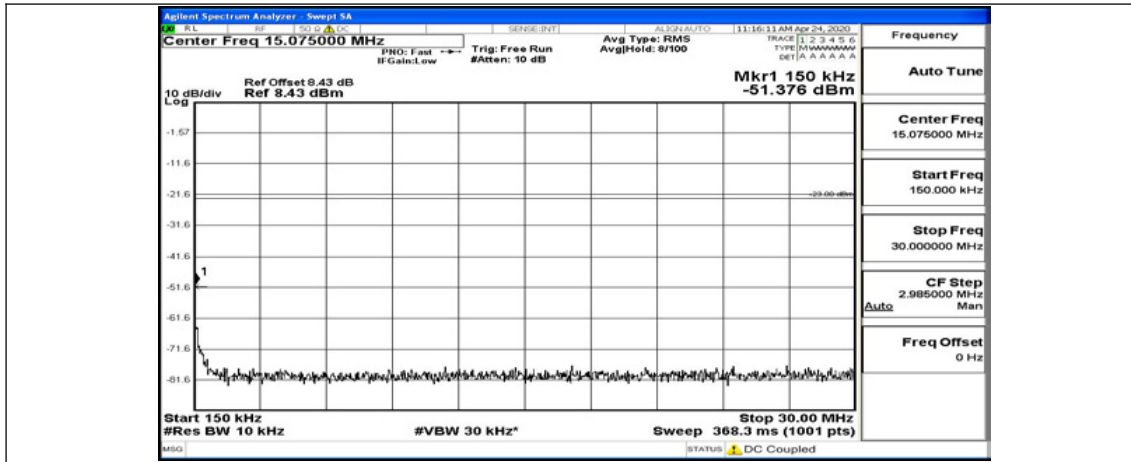

Frequency
Auto Tune
Center Freq 79.500 kHz
Start Freq 9.000 kHz
Stop Freq 150.000 kHz
CF Step 14.100 kHz Man
Freq Offset 0 Hz

Frequency
Auto Tune
Center Freq 15.075000 MHz
Start Freq 160.000 kHz
Stop Freq 30.000000 MHz
CF Step 2.985000 MHz Man
Freq Offset 0 Hz

Frequency
Auto Tune
Center Freq 13.015000000 GHz
Start Freq 30.000000 MHz
Stop Freq 26.000000000 GHz
CF Step 2.597000000 GHz Man
Freq Offset 0 Hz

(Channel Bandwidth: 5 MHz)_MCH_16QAM_1RB#24

Frequency
Auto Tune
Center Freq 79.500 kHz
Start Freq 9.000 kHz
Stop Freq 150.000 kHz
CF Step 14.100 kHz Man
Freq Offset 0 Hz