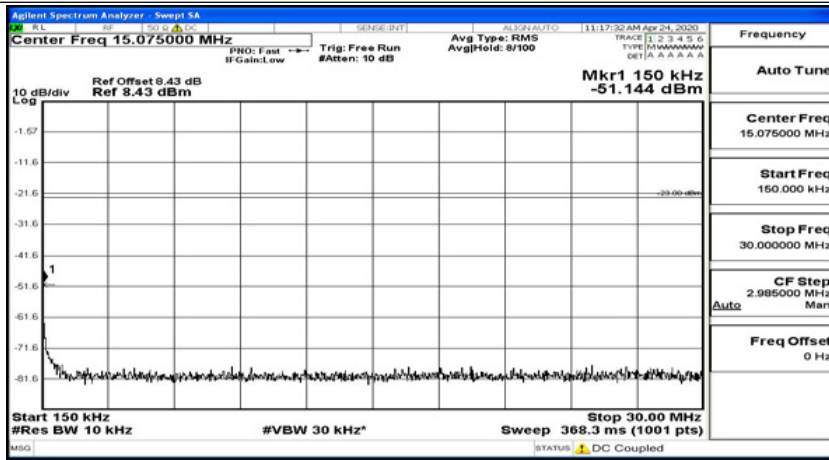

(Channel Bandwidth: 5 MHz)_HCH_16QAM_1RB#24