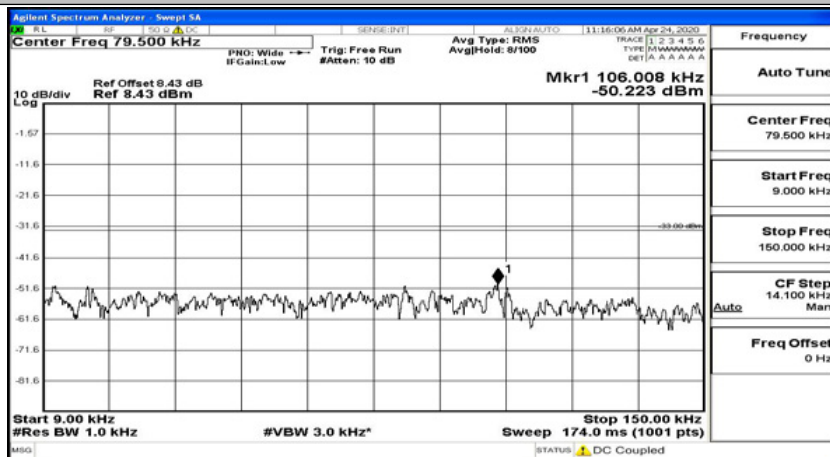

Frequency
Auto Tune
Center Freq 79.500 kHz
Start Freq 9.000 kHz
Stop Freq 150.000 kHz
CF Step 14.100 kHz Man
Freq Offset 0 Hz

Frequency
Auto Tune
Center Freq 15.075000 MHz
Start Freq 160.000 kHz
Stop Freq 30.000000 MHz
CF Step 2.985000 MHz Man
Freq Offset 0 Hz

Frequency
Auto Tune
Center Freq 13.015000000 GHz
Start Freq 30.000000 MHz
Stop Freq 26.000000000 GHz
CF Step 2.597000000 GHz Man
Freq Offset 0 Hz

(Channel Bandwidth: 5 MHz)_MCH_16QAM_1RB#24

Frequency
Auto Tune
Center Freq 79.500 kHz
Start Freq 9.000 kHz
Stop Freq 150.000 kHz
CF Step 14.100 kHz Man
Freq Offset 0 Hz