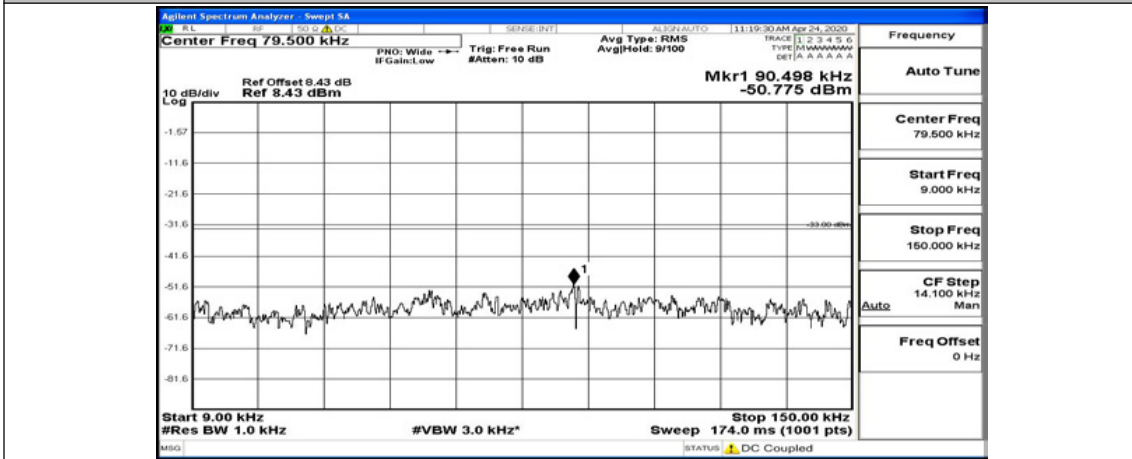

Channel Bandwidth: 10 MHz_MCH_QPSK_1RB#49