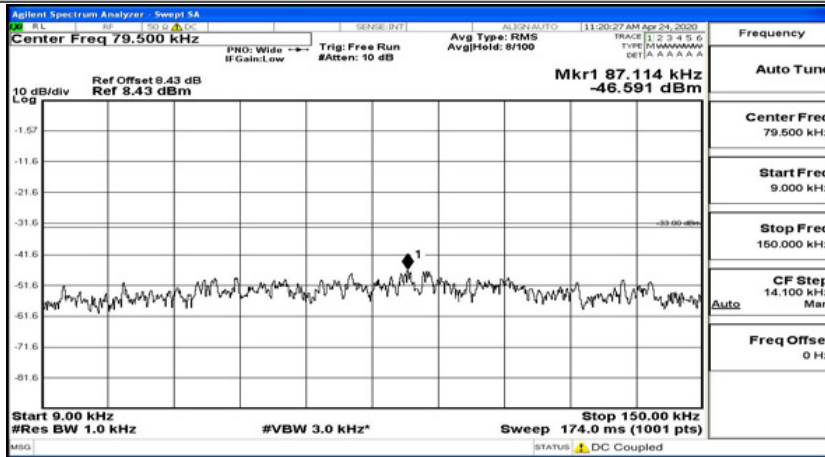

Channel Bandwidth: 10 MHz_HCH_QPSK_1RB#0

Channel Bandwidth: 10 MHz_HCH_QPSK_1RB#24