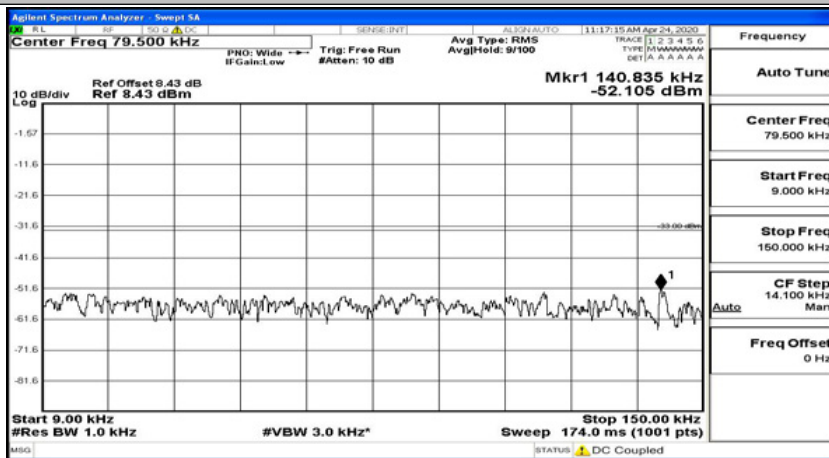

(Channel Bandwidth: 5 MHz)_HCH_16QAM_1RB#12