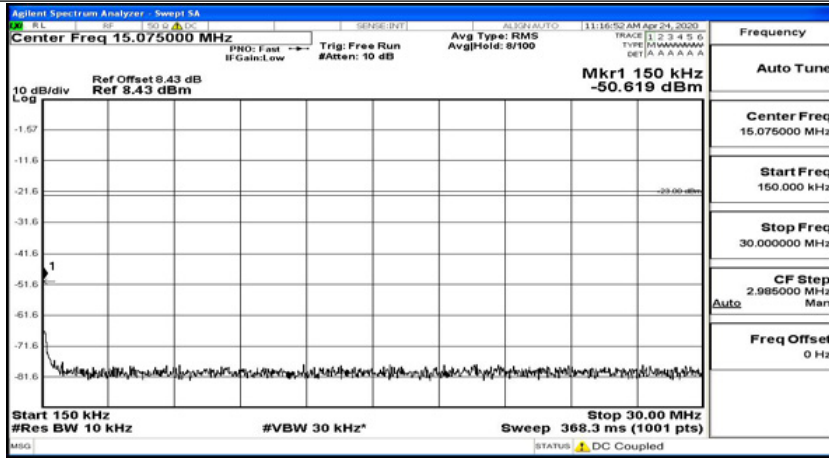

Frequency
Auto Tune
Center Freq 79.500 kHz
Start Freq 9.000 kHz
Stop Freq 150.000 kHz
CF Step 14.100 kHz Man
Freq Offset 0 Hz

Frequency
Auto Tune
Center Freq 15.075000 MHz
Start Freq 160.000 kHz
Stop Freq 30.000000 MHz
CF Step 2.985000 MHz Man
Freq Offset 0 Hz

Frequency
Auto Tune
Center Freq 13.015000000 GHz
Start Freq 30.000000 MHz
Stop Freq 26.000000000 GHz
CF Step 2.597000000 GHz Man
Freq Offset 0 Hz

(Channel Bandwidth: 5 MHz)_HCH_QPSK_1RB#24

Frequency
Auto Tune
Center Freq 79.500 kHz
Start Freq 9.000 kHz
Stop Freq 150.000 kHz
CF Step 14.100 kHz Man
Freq Offset 0 Hz