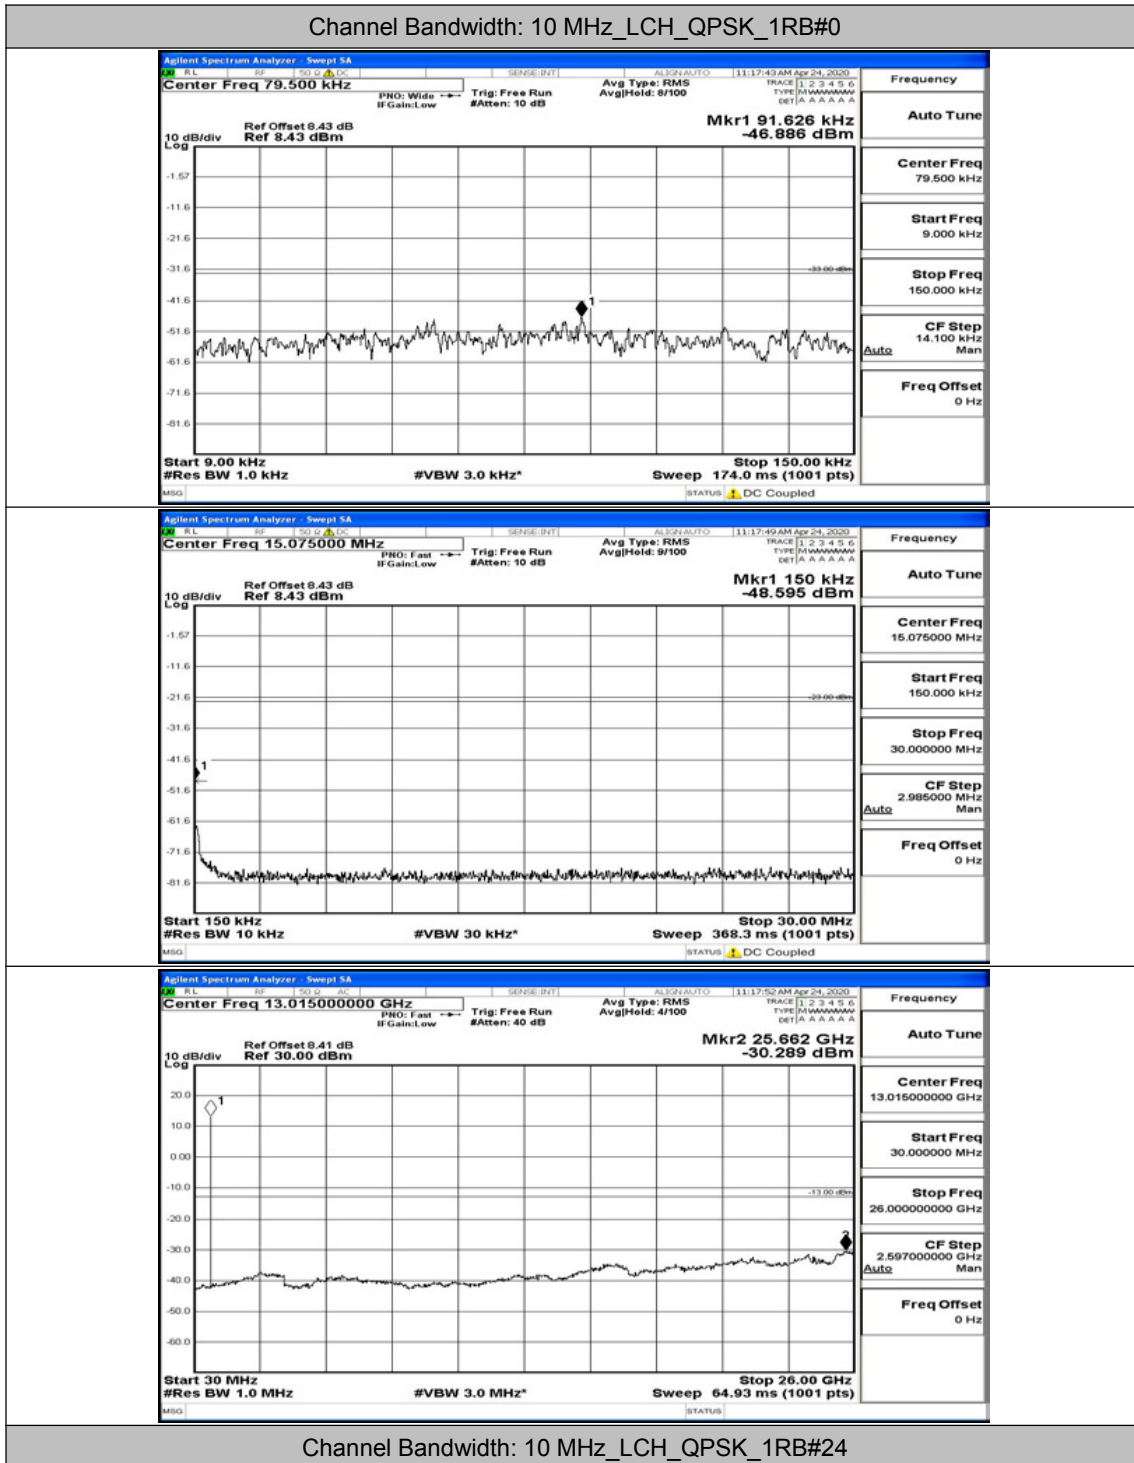

(Channel Bandwidth: 5 MHz)_HCH_16QAM_1RB#0

(Channel Bandwidth: 5 MHz)_HCH_16QAM_1RB#12

(Channel Bandwidth: 5 MHz)_HCH_16QAM_1RB#24

Channel Bandwidth: 10 MHz

Channel Bandwidth: 10 MHz_LCH_QPSK_1RB#49

Channel Bandwidth: 10 MHz_MCH_QPSK_1RB#0