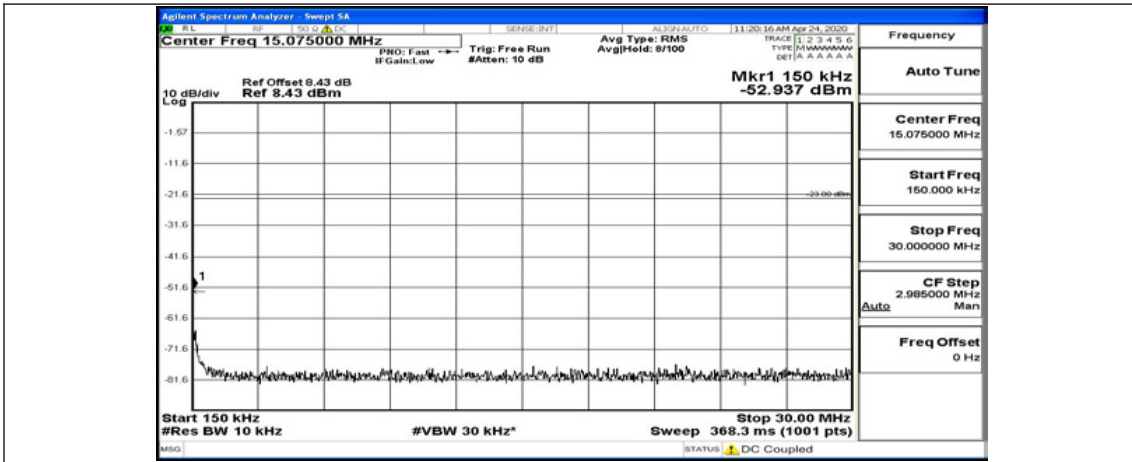

Channel Bandwidth: 10 MHz_HCH_16QAM_1RB#0