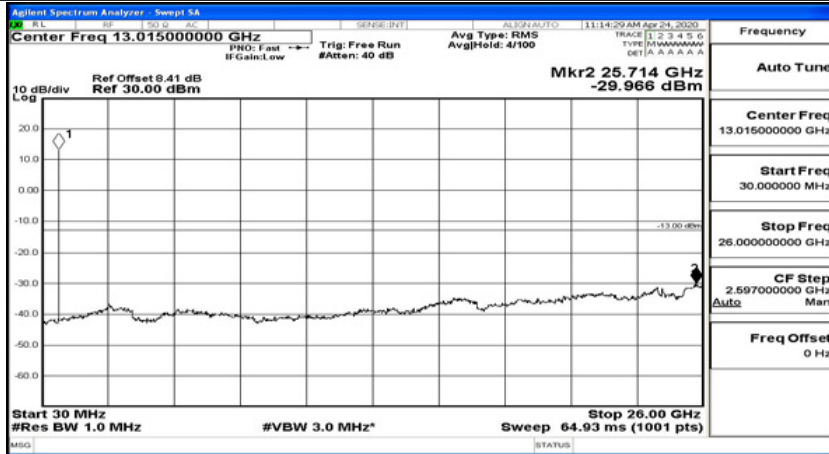

(Channel Bandwidth: 5 MHz)_LCH_16QAM_1RB#12