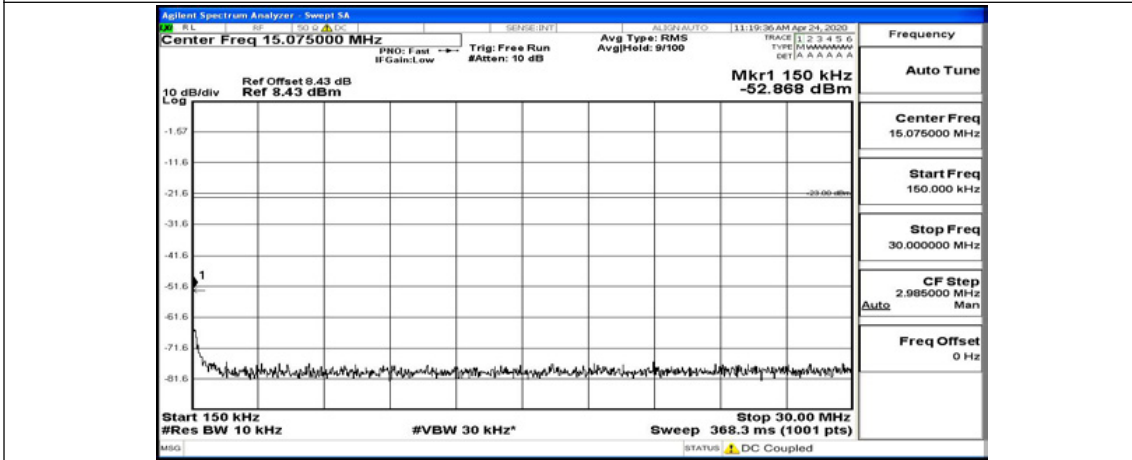

Channel Bandwidth: 10 MHz_MCH_QPSK_1RB#49