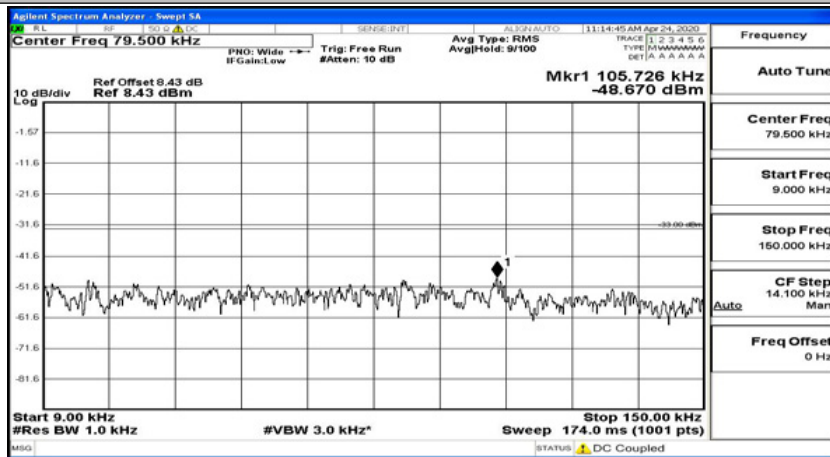

Frequency
Auto Tune
Center Freq 13.015000000 GHz
Start Freq 30.000000 MHz
Stop Freq 26.000000000 GHz
CF Step 2.597000000 GHz Man
Freq Offset 0 Hz

(Channel Bandwidth: 5 MHz)_HCH_QPSK_1RB#24

Frequency
Auto Tune
Center Freq 79.500 kHz
Start Freq 9.000 kHz
Stop Freq 150.000 kHz
CF Step 14.100 kHz Man
Freq Offset 0 Hz

(Channel Bandwidth: 5 MHz)_LCH_16QAM_1RB#0

(Channel Bandwidth: 5 MHz)_LCH_16QAM_1RB#12

(Channel Bandwidth: 5 MHz)_LCH_16QAM_1RB#24

(Channel Bandwidth: 5 MHz)_MCH_16QAM_1RB#0

(Channel Bandwidth: 5 MHz)_MCH_16QAM_1RB#12

Frequency
Auto Tune
Center Freq 79.500 kHz
Start Freq 9.000 kHz
Stop Freq 150.000 kHz
CF Step 14.100 kHz Man
Freq Offset 0 Hz

Frequency
Auto Tune
Center Freq 15.075000 MHz
Start Freq 160.000 kHz
Stop Freq 30.000000 MHz
CF Step 2.985000 MHz Man
Freq Offset 0 Hz