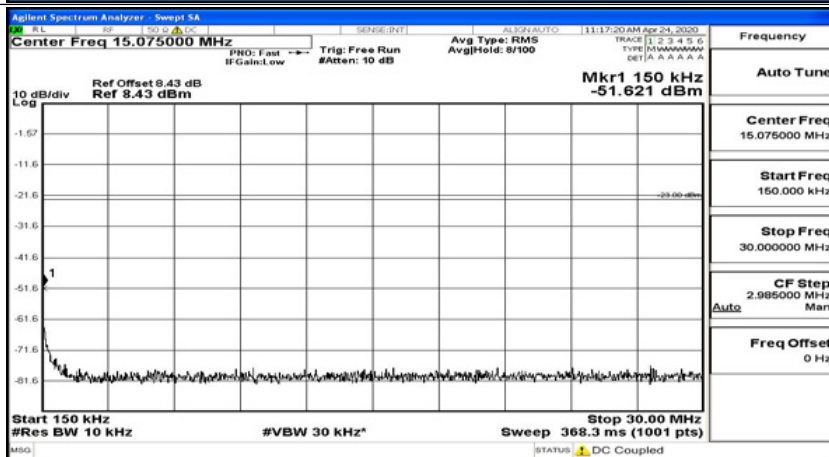

(Channel Bandwidth: 5 MHz)_HCH_16QAM_1RB#12