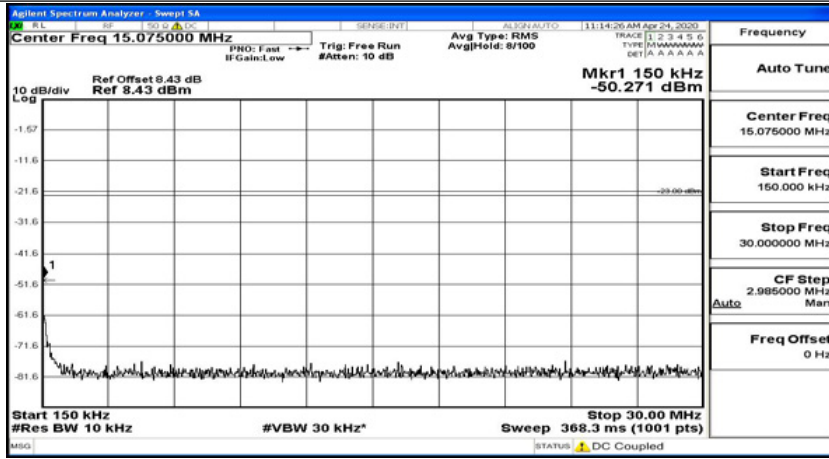

(Channel Bandwidth: 5 MHz)_LCH_16QAM_1RB#12