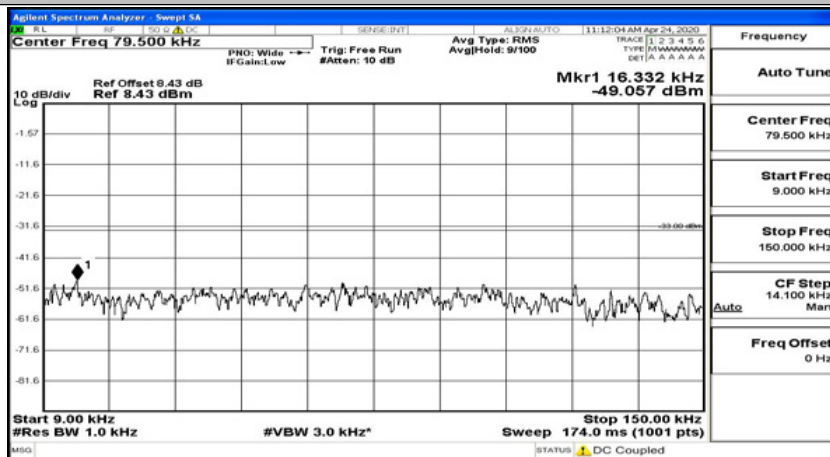

(Channel Bandwidth: 3 MHz)_MCH_16QAM_1RB#14