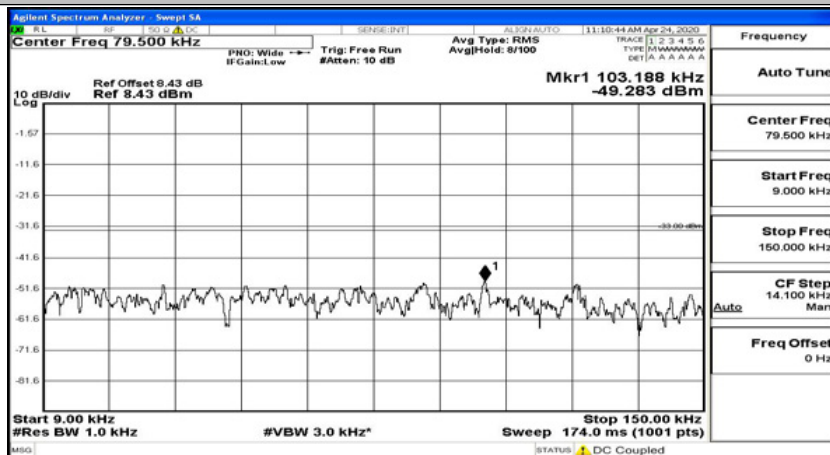

(Channel Bandwidth: 3 MHz)_HCH_QPSK_1RB#14

(Channel Bandwidth: 3 MHz)_LCH_16QAM_1RB#0

(Channel Bandwidth: 3 MHz)_LCH_16QAM_1RB#7

(Channel Bandwidth: 3 MHz)_LCH_16QAM_1RB#14

(Channel Bandwidth: 3 MHz)_MCH_16QAM_1RB#0