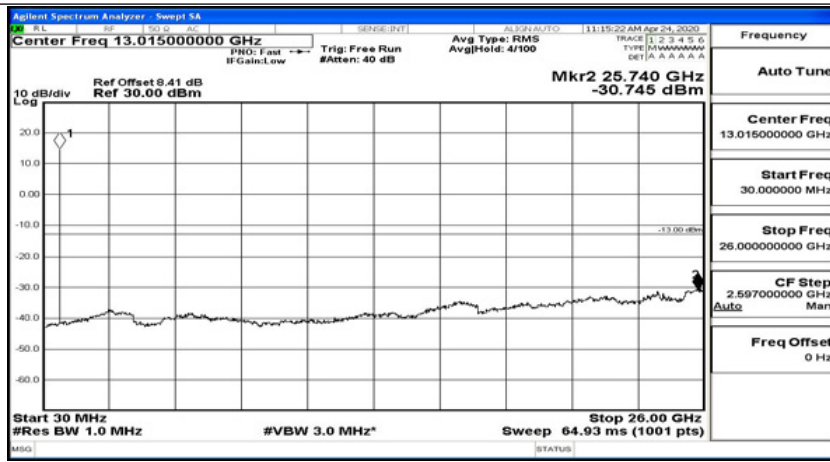

Channel Bandwidth: 5 MHz

(Channel Bandwidth: 5 MHz)_LCH_QPSK_1RB#0

(Channel Bandwidth: 5 MHz)_LCH_QPSK_1RB#12

(Channel Bandwidth: 5 MHz)_LCH_QPSK_1RB#24

(Channel Bandwidth: 5 MHz)_MCH_QPSK_1RB#0

(Channel Bandwidth: 5 MHz)_MCH_QPSK_1RB#12