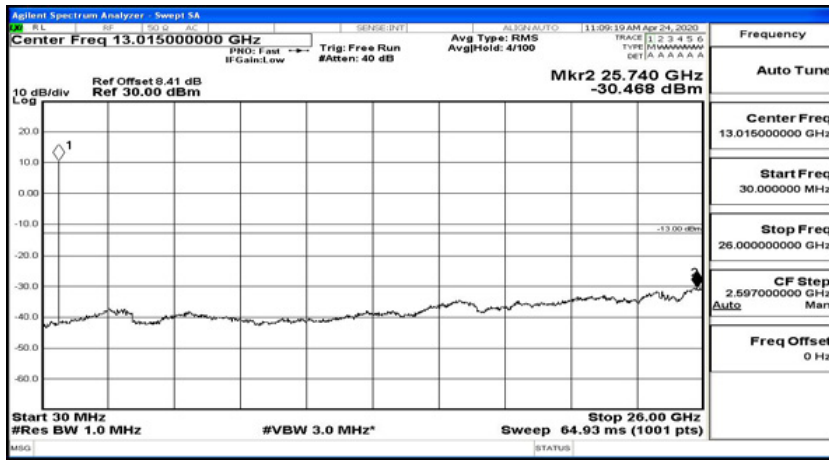

(Channel Bandwidth: 1.4 MHz)_LCH_16QAM_1RB#5

(Channel Bandwidth: 1.4 MHz)_MCH_16QAM_1RB#0

(Channel Bandwidth: 1.4 MHz)_MCH_16QAM_1RB#3

(Channel Bandwidth: 1.4 MHz)_MCH_16QAM_1RB#5

(Channel Bandwidth: 1.4 MHz)_HCH_16QAM_1RB#0

(Channel Bandwidth: 1.4 MHz)_HCH_16QAM_1RB#3

(Channel Bandwidth: 1.4 MHz)_HCH_16QAM_1RB#5

Channel Bandwidth: 3 MHz

(Channel Bandwidth: 3 MHz)_LCH_QPSK_1RB#0

(Channel Bandwidth: 3 MHz)_LCH_QPSK_1RB#7

(Channel Bandwidth: 3 MHz)_LCH_QPSK_1RB#14