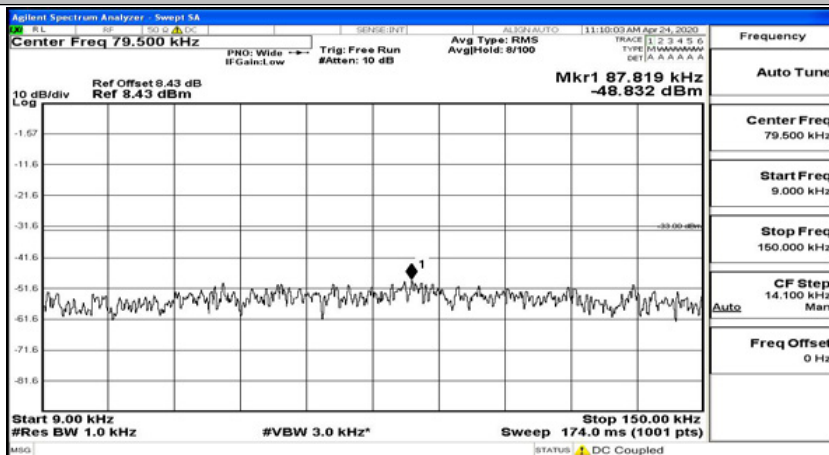

(Channel Bandwidth: 1.4 MHz)_HCH_16QAM_1RB#3

(Channel Bandwidth: 1.4 MHz)_HCH_16QAM_1RB#5

Channel Bandwidth: 3 MHz

(Channel Bandwidth: 3 MHz)_LCH_QPSK_1RB#0

(Channel Bandwidth: 3 MHz)_LCH_QPSK_1RB#7

(Channel Bandwidth: 3 MHz)_LCH_QPSK_1RB#14