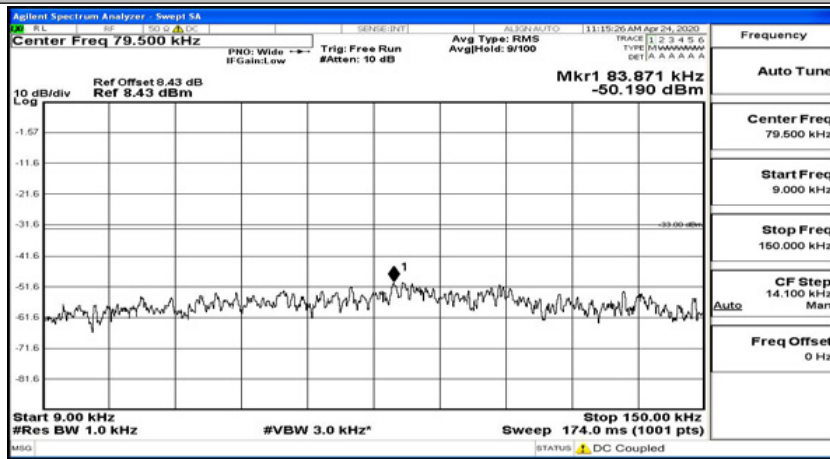

(Channel Bandwidth: 5 MHz)_MCH_QPSK_1RB#24