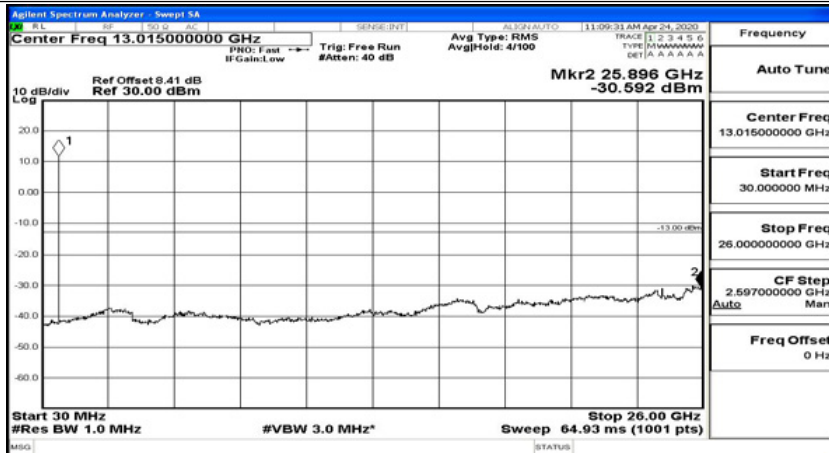

(Channel Bandwidth: 1.4 MHz)_LCH_16QAM_1RB#5

(Channel Bandwidth: 1.4 MHz)_MCH_16QAM_1RB#0

(Channel Bandwidth: 1.4 MHz)_MCH_16QAM_1RB#3

(Channel Bandwidth: 1.4 MHz)_MCH_16QAM_1RB#5

(Channel Bandwidth: 1.4 MHz)_HCH_16QAM_1RB#0

(Channel Bandwidth: 1.4 MHz)_HCH_16QAM_1RB#3

(Channel Bandwidth: 1.4 MHz)_HCH_16QAM_1RB#5

Channel Bandwidth: 3 MHz

(Channel Bandwidth: 3 MHz)_LCH_QPSK_1RB#0

(Channel Bandwidth: 3 MHz)_LCH_QPSK_1RB#7

(Channel Bandwidth: 3 MHz)_LCH_QPSK_1RB#14