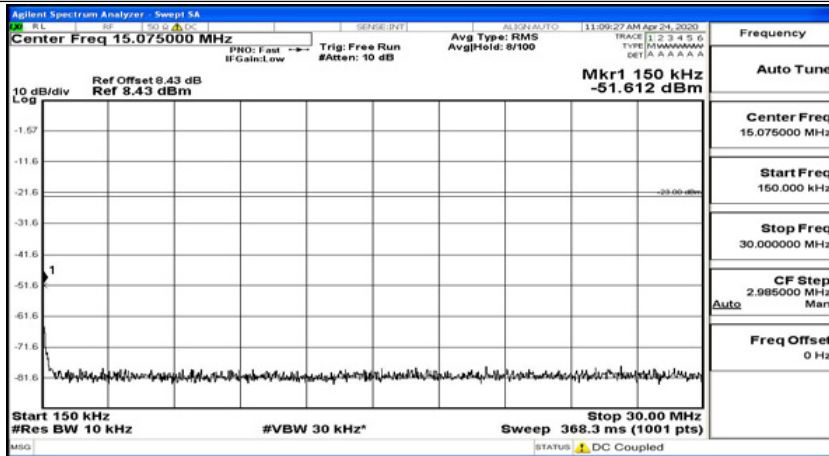

(Channel Bandwidth: 1.4 MHz)_LCH_16QAM_1RB#5

(Channel Bandwidth: 1.4 MHz)_MCH_16QAM_1RB#0

(Channel Bandwidth: 1.4 MHz)_MCH_16QAM_1RB#3

(Channel Bandwidth: 1.4 MHz)_MCH_16QAM_1RB#5

(Channel Bandwidth: 1.4 MHz)_HCH_16QAM_1RB#0

(Channel Bandwidth: 1.4 MHz)_HCH_16QAM_1RB#3

(Channel Bandwidth: 1.4 MHz)_HCH_16QAM_1RB#5

Channel Bandwidth: 3 MHz

(Channel Bandwidth: 3 MHz)_LCH_QPSK_1RB#0

(Channel Bandwidth: 3 MHz)_LCH_QPSK_1RB#7

(Channel Bandwidth: 3 MHz)_LCH_QPSK_1RB#14