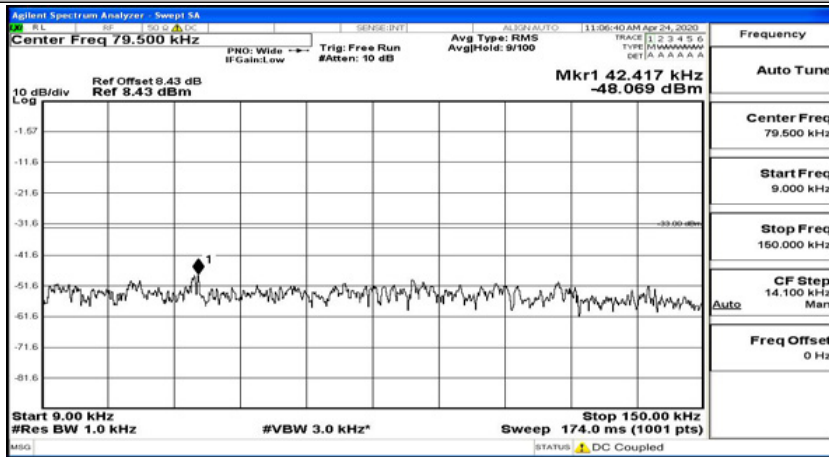

(Channel Bandwidth: 1.4 MHz)_LCH_16QAM_1RB#5

(Channel Bandwidth: 1.4 MHz)_MCH_16QAM_1RB#0

(Channel Bandwidth: 1.4 MHz)_MCH_16QAM_1RB#3

(Channel Bandwidth: 1.4 MHz)_MCH_16QAM_1RB#5

(Channel Bandwidth: 1.4 MHz)_HCH_16QAM_1RB#0

(Channel Bandwidth: 1.4 MHz)_HCH_16QAM_1RB#3

(Channel Bandwidth: 1.4 MHz)_HCH_16QAM_1RB#5

Channel Bandwidth: 3 MHz

(Channel Bandwidth: 3 MHz)_LCH_QPSK_1RB#0

(Channel Bandwidth: 3 MHz)_LCH_QPSK_1RB#7

(Channel Bandwidth: 3 MHz)_LCH_QPSK_1RB#14