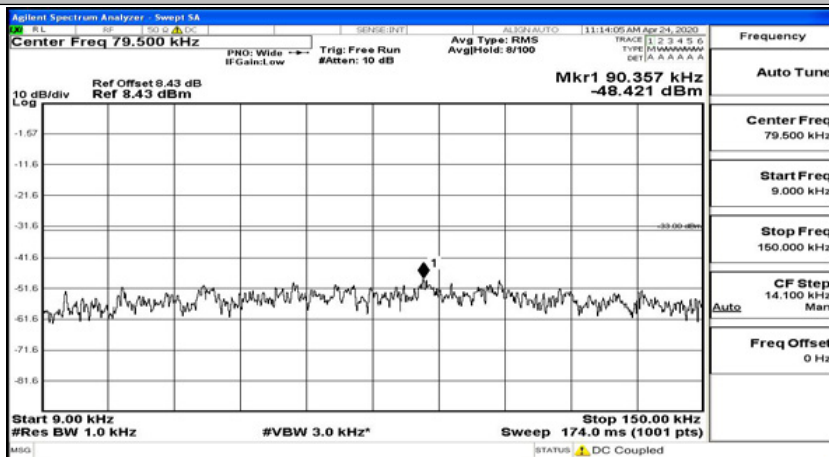

Channel Bandwidth: 5 MHz

(Channel Bandwidth: 5 MHz)_LCH_QPSK_1RB#0

(Channel Bandwidth: 5 MHz)_LCH_QPSK_1RB#12

(Channel Bandwidth: 5 MHz)_LCH_QPSK_1RB#24

(Channel Bandwidth: 5 MHz)_MCH_QPSK_1RB#0

(Channel Bandwidth: 5 MHz)_MCH_QPSK_1RB#12