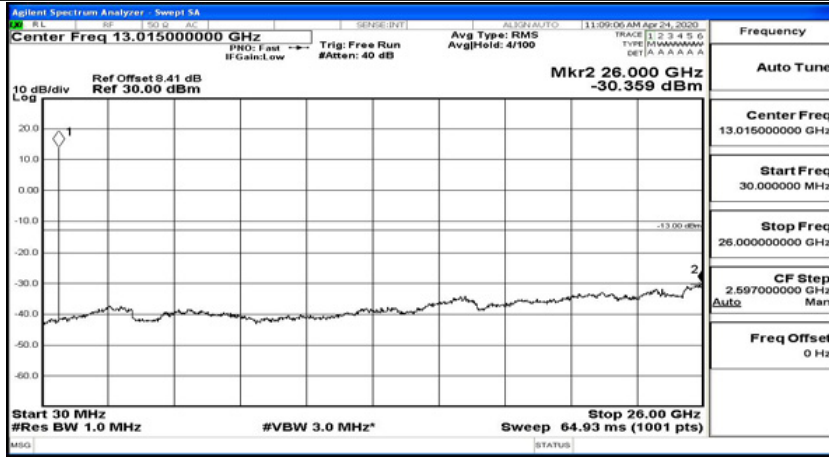

(Channel Bandwidth: 1.4 MHz)_LCH_16QAM_1RB#5

(Channel Bandwidth: 1.4 MHz)_MCH_16QAM_1RB#0

(Channel Bandwidth: 1.4 MHz)_MCH_16QAM_1RB#3

(Channel Bandwidth: 1.4 MHz)_MCH_16QAM_1RB#5

(Channel Bandwidth: 1.4 MHz)_HCH_16QAM_1RB#0

(Channel Bandwidth: 1.4 MHz)_HCH_16QAM_1RB#3

(Channel Bandwidth: 1.4 MHz)_HCH_16QAM_1RB#5

Channel Bandwidth: 3 MHz

(Channel Bandwidth: 3 MHz)_LCH_QPSK_1RB#0

(Channel Bandwidth: 3 MHz)_LCH_QPSK_1RB#7

(Channel Bandwidth: 3 MHz)_LCH_QPSK_1RB#14