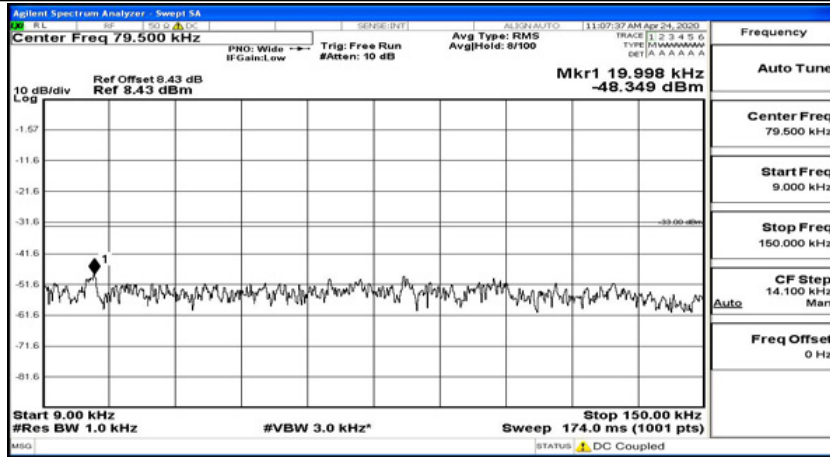

(Channel Bandwidth: 1.4 MHz)_LCH_16QAM_1RB#5

(Channel Bandwidth: 1.4 MHz)_MCH_16QAM_1RB#0

(Channel Bandwidth: 1.4 MHz)_MCH_16QAM_1RB#3

(Channel Bandwidth: 1.4 MHz)_MCH_16QAM_1RB#5

(Channel Bandwidth: 1.4 MHz)_HCH_16QAM_1RB#0

(Channel Bandwidth: 1.4 MHz)_HCH_16QAM_1RB#3

(Channel Bandwidth: 1.4 MHz)_HCH_16QAM_1RB#5

Channel Bandwidth: 3 MHz

(Channel Bandwidth: 3 MHz)_LCH_QPSK_1RB#0

(Channel Bandwidth: 3 MHz)_LCH_QPSK_1RB#7

(Channel Bandwidth: 3 MHz)_LCH_QPSK_1RB#14