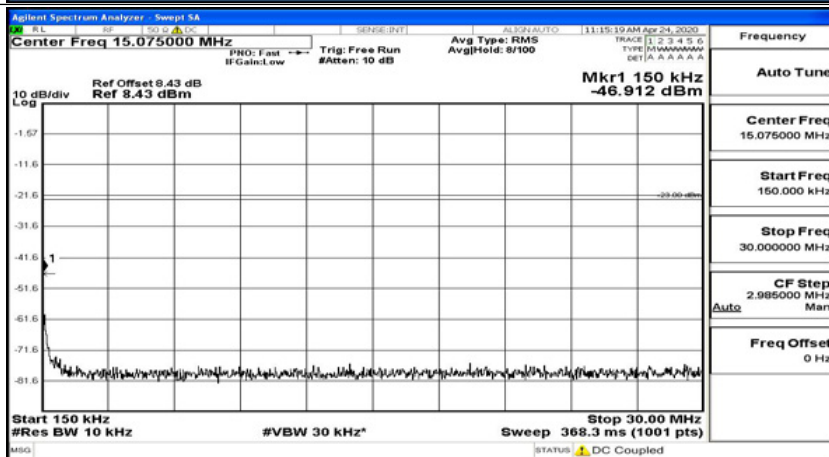

Channel Bandwidth: 5 MHz

(Channel Bandwidth: 5 MHz)_LCH_QPSK_1RB#0

(Channel Bandwidth: 5 MHz)_LCH_QPSK_1RB#12

(Channel Bandwidth: 5 MHz)_LCH_QPSK_1RB#24

(Channel Bandwidth: 5 MHz)_MCH_QPSK_1RB#0

(Channel Bandwidth: 5 MHz)_MCH_QPSK_1RB#12