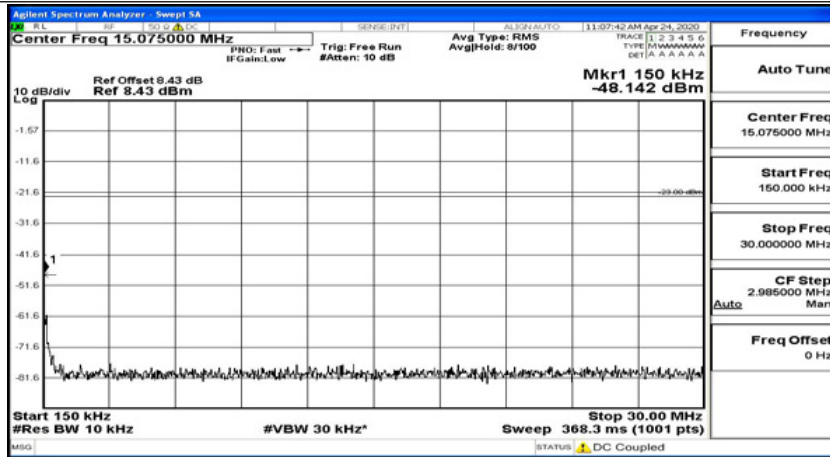

(Channel Bandwidth: 1.4 MHz)_LCH_16QAM_1RB#5

(Channel Bandwidth: 1.4 MHz)_MCH_16QAM_1RB#0

(Channel Bandwidth: 1.4 MHz)_MCH_16QAM_1RB#3

(Channel Bandwidth: 1.4 MHz)_MCH_16QAM_1RB#5

(Channel Bandwidth: 1.4 MHz)_HCH_16QAM_1RB#0

(Channel Bandwidth: 1.4 MHz)_HCH_16QAM_1RB#3

(Channel Bandwidth: 1.4 MHz)_HCH_16QAM_1RB#5

Channel Bandwidth: 3 MHz

(Channel Bandwidth: 3 MHz)_LCH_QPSK_1RB#0

(Channel Bandwidth: 3 MHz)_LCH_QPSK_1RB#7

(Channel Bandwidth: 3 MHz)_LCH_QPSK_1RB#14