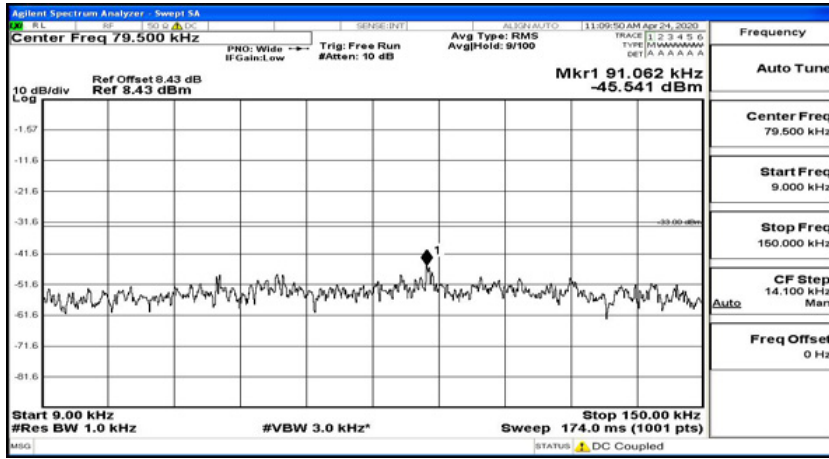

(Channel Bandwidth: 1.4 MHz)_HCH_16QAM_1RB#3

(Channel Bandwidth: 1.4 MHz)_HCH_16QAM_1RB#5

Channel Bandwidth: 3 MHz

(Channel Bandwidth: 3 MHz)_LCH_QPSK_1RB#0

(Channel Bandwidth: 3 MHz)_LCH_QPSK_1RB#7

(Channel Bandwidth: 3 MHz)_LCH_QPSK_1RB#14