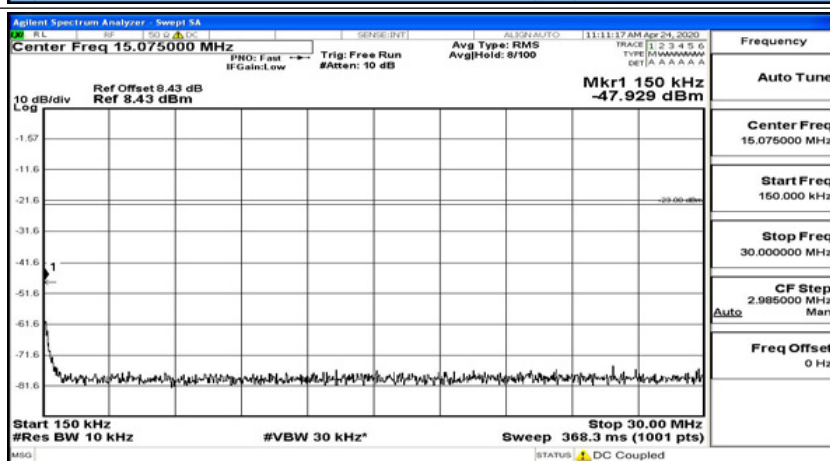

(Channel Bandwidth: 3 MHz)_MCH_QPSK_1RB#7