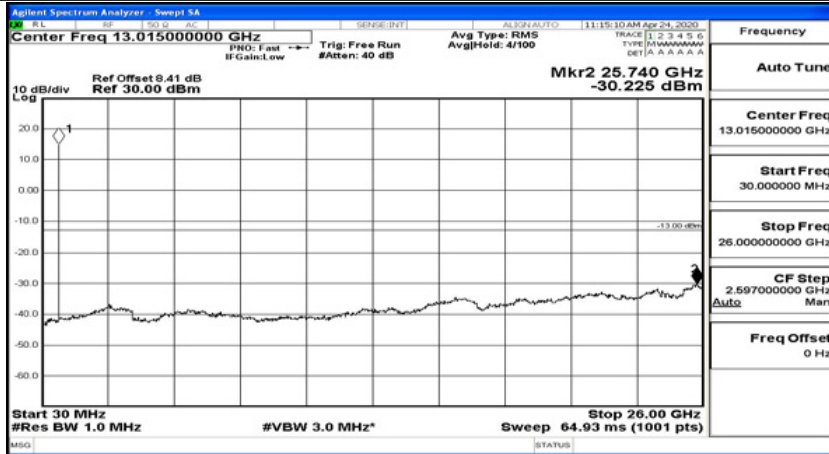

Channel Bandwidth: 5 MHz

(Channel Bandwidth: 5 MHz)_LCH_QPSK_1RB#0

(Channel Bandwidth: 5 MHz)_LCH_QPSK_1RB#12

(Channel Bandwidth: 5 MHz)_LCH_QPSK_1RB#24

(Channel Bandwidth: 5 MHz)_MCH_QPSK_1RB#0

(Channel Bandwidth: 5 MHz)_MCH_QPSK_1RB#12