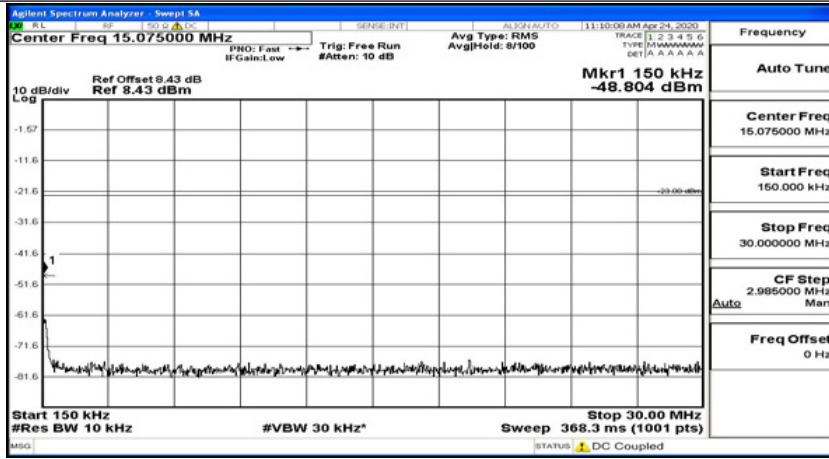

(Channel Bandwidth: 1.4 MHz)_HCH_16QAM_1RB#3

(Channel Bandwidth: 1.4 MHz)_HCH_16QAM_1RB#5

Channel Bandwidth: 3 MHz

(Channel Bandwidth: 3 MHz)_LCH_QPSK_1RB#0

(Channel Bandwidth: 3 MHz)_LCH_QPSK_1RB#7

(Channel Bandwidth: 3 MHz)_LCH_QPSK_1RB#14