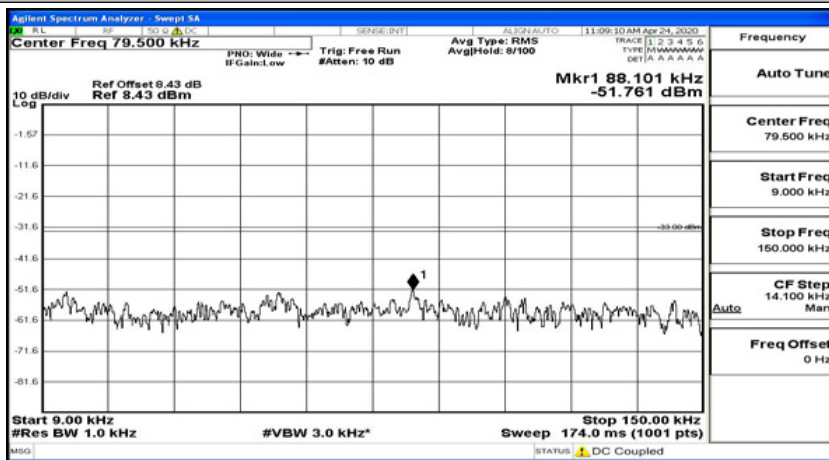

(Channel Bandwidth: 1.4 MHz)_HCH_16QAM_1RB#3