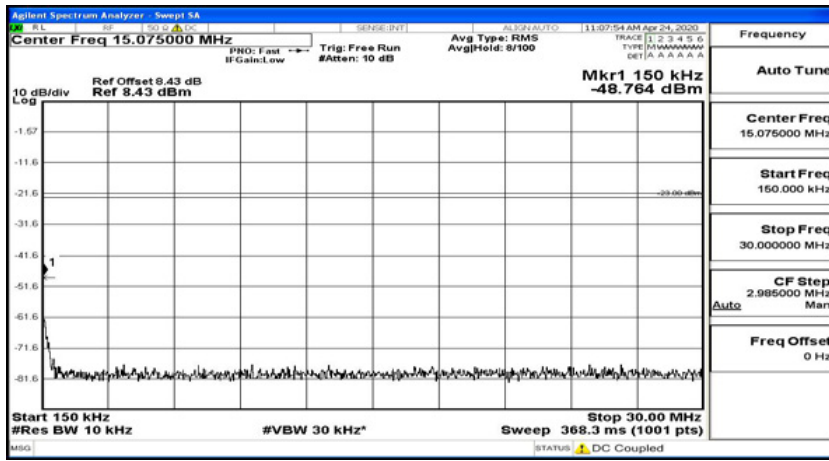

(Channel Bandwidth: 1.4 MHz)_LCH_16QAM_1RB#5

(Channel Bandwidth: 1.4 MHz)_MCH_16QAM_1RB#0

(Channel Bandwidth: 1.4 MHz)_MCH_16QAM_1RB#3

(Channel Bandwidth: 1.4 MHz)_MCH_16QAM_1RB#5

(Channel Bandwidth: 1.4 MHz)_HCH_16QAM_1RB#0

(Channel Bandwidth: 1.4 MHz)_HCH_16QAM_1RB#3

(Channel Bandwidth: 1.4 MHz)_HCH_16QAM_1RB#5

Channel Bandwidth: 3 MHz

(Channel Bandwidth: 3 MHz)_LCH_QPSK_1RB#0

(Channel Bandwidth: 3 MHz)_LCH_QPSK_1RB#7

(Channel Bandwidth: 3 MHz)_LCH_QPSK_1RB#14