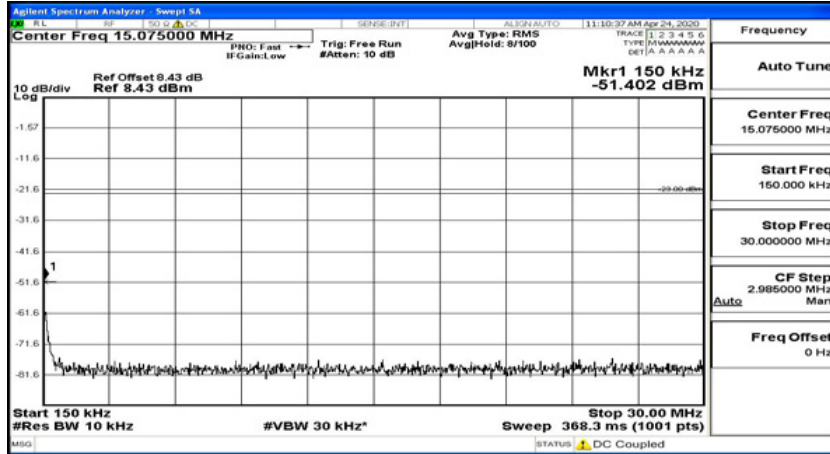

(Channel Bandwidth: 3 MHz)_HCH_QPSK_1RB#14

(Channel Bandwidth: 3 MHz)_LCH_16QAM_1RB#0

(Channel Bandwidth: 3 MHz)_LCH_16QAM_1RB#7

(Channel Bandwidth: 3 MHz)_LCH_16QAM_1RB#14

(Channel Bandwidth: 3 MHz)_MCH_16QAM_1RB#0