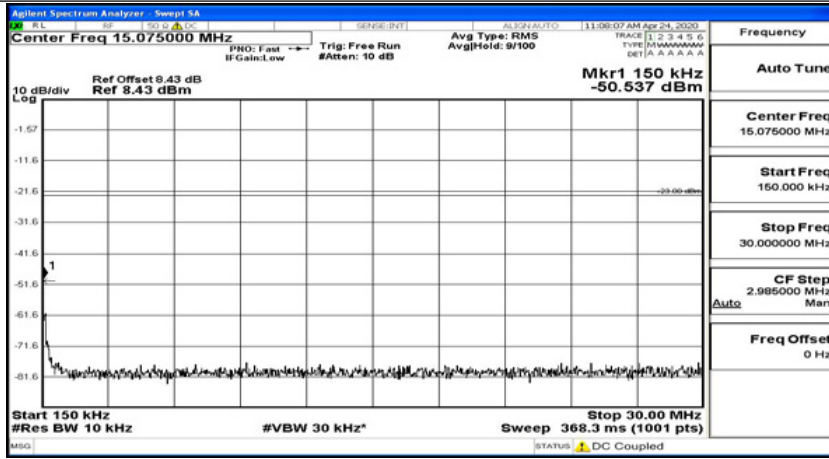

(Channel Bandwidth: 1.4 MHz)_LCH_16QAM_1RB#5

(Channel Bandwidth: 1.4 MHz)_MCH_16QAM_1RB#0

(Channel Bandwidth: 1.4 MHz)_MCH_16QAM_1RB#3

(Channel Bandwidth: 1.4 MHz)_MCH_16QAM_1RB#5

(Channel Bandwidth: 1.4 MHz)_HCH_16QAM_1RB#0

(Channel Bandwidth: 1.4 MHz)_HCH_16QAM_1RB#3

(Channel Bandwidth: 1.4 MHz)_HCH_16QAM_1RB#5

Channel Bandwidth: 3 MHz

(Channel Bandwidth: 3 MHz)_LCH_QPSK_1RB#0

(Channel Bandwidth: 3 MHz)_LCH_QPSK_1RB#7

(Channel Bandwidth: 3 MHz)_LCH_QPSK_1RB#14