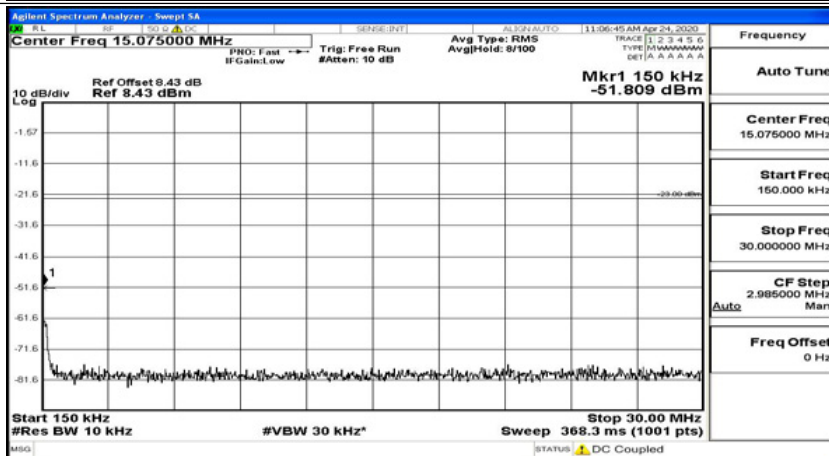

(Channel Bandwidth: 1.4 MHz)_LCH_16QAM_1RB#5

(Channel Bandwidth: 1.4 MHz)_MCH_16QAM_1RB#0

(Channel Bandwidth: 1.4 MHz)_MCH_16QAM_1RB#3

(Channel Bandwidth: 1.4 MHz)_MCH_16QAM_1RB#5

(Channel Bandwidth: 1.4 MHz)_HCH_16QAM_1RB#0

(Channel Bandwidth: 1.4 MHz)_HCH_16QAM_1RB#3

(Channel Bandwidth: 1.4 MHz)_HCH_16QAM_1RB#5

Channel Bandwidth: 3 MHz

(Channel Bandwidth: 3 MHz)_LCH_QPSK_1RB#0

(Channel Bandwidth: 3 MHz)_LCH_QPSK_1RB#7

(Channel Bandwidth: 3 MHz)_LCH_QPSK_1RB#14