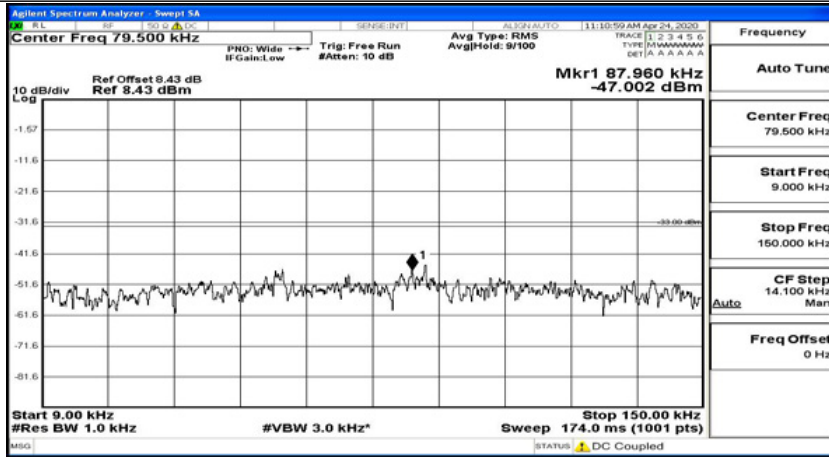

(Channel Bandwidth: 3 MHz)_MCH_QPSK_1RB#0