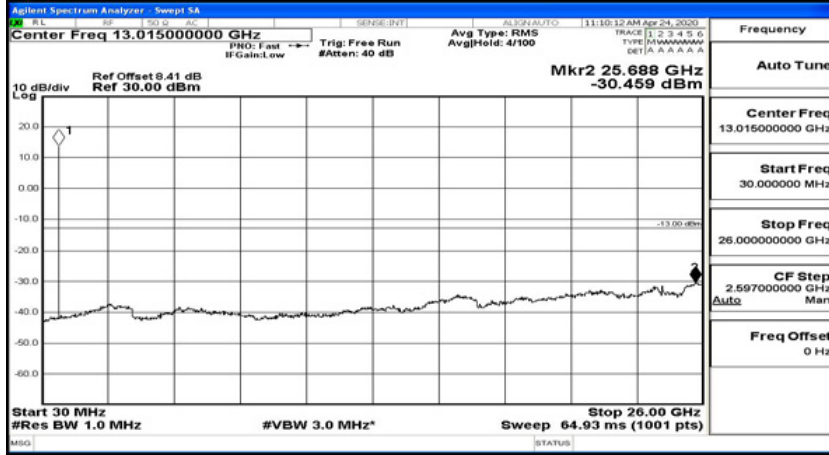

(Channel Bandwidth: 1.4 MHz)_HCH_16QAM_1RB#3

(Channel Bandwidth: 1.4 MHz)_HCH_16QAM_1RB#5

Channel Bandwidth: 3 MHz

(Channel Bandwidth: 3 MHz)_LCH_QPSK_1RB#0

(Channel Bandwidth: 3 MHz)_LCH_QPSK_1RB#7

(Channel Bandwidth: 3 MHz)_LCH_QPSK_1RB#14