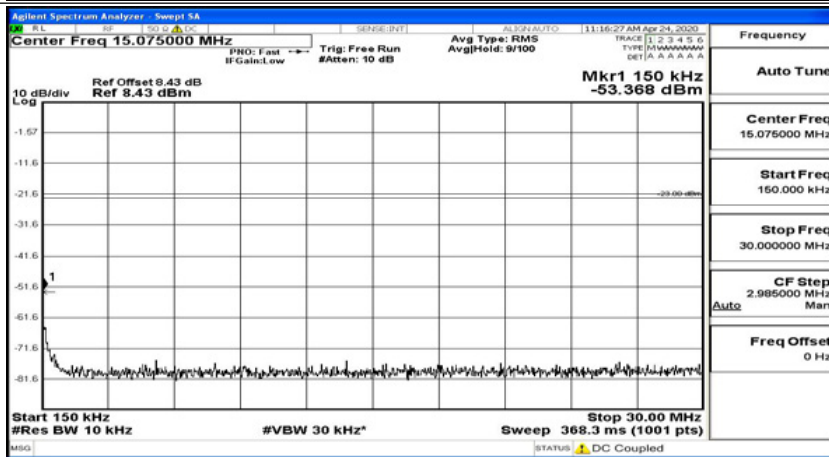

(Channel Bandwidth: 5 MHz)_HCH_QPSK_1RB#0

(Channel Bandwidth: 5 MHz)_HCH_QPSK_1RB#12