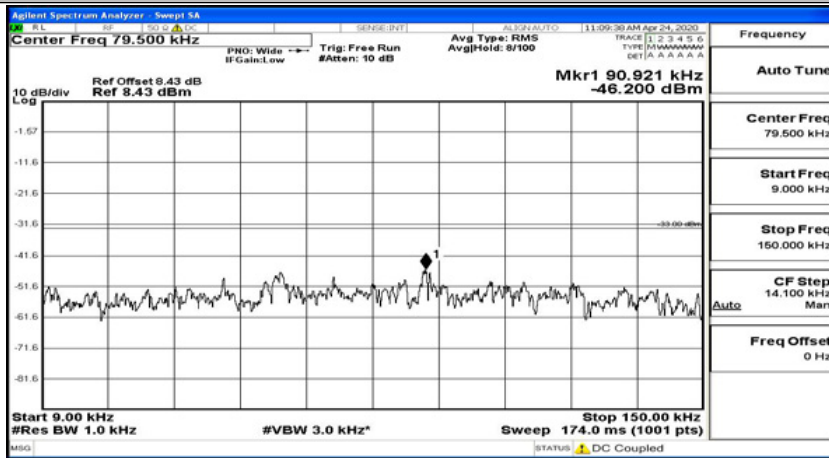

(Channel Bandwidth: 1.4 MHz)_HCH_16QAM_1RB#3

(Channel Bandwidth: 1.4 MHz)_HCH_16QAM_1RB#5

Channel Bandwidth: 3 MHz

(Channel Bandwidth: 3 MHz)_LCH_QPSK_1RB#0

(Channel Bandwidth: 3 MHz)_LCH_QPSK_1RB#7

(Channel Bandwidth: 3 MHz)_LCH_QPSK_1RB#14