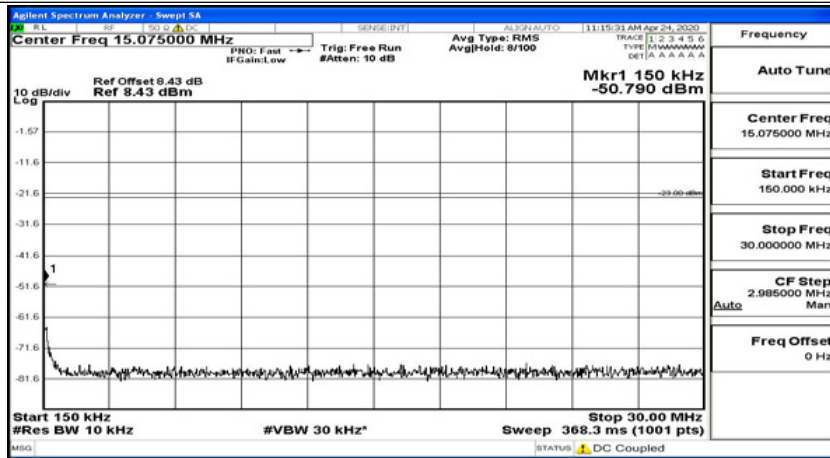

(Channel Bandwidth: 5 MHz)_MCH_QPSK_1RB#24