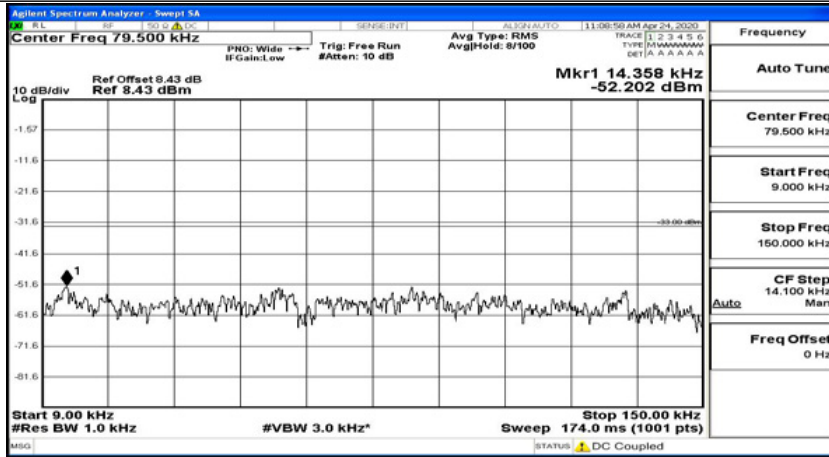

(Channel Bandwidth: 1.4 MHz)_LCH_16QAM_1RB#5

(Channel Bandwidth: 1.4 MHz)_MCH_16QAM_1RB#0

(Channel Bandwidth: 1.4 MHz)_MCH_16QAM_1RB#3

(Channel Bandwidth: 1.4 MHz)_MCH_16QAM_1RB#5

(Channel Bandwidth: 1.4 MHz)_HCH_16QAM_1RB#0

(Channel Bandwidth: 1.4 MHz)_HCH_16QAM_1RB#3

(Channel Bandwidth: 1.4 MHz)_HCH_16QAM_1RB#5

Channel Bandwidth: 3 MHz

(Channel Bandwidth: 3 MHz)_LCH_QPSK_1RB#0

(Channel Bandwidth: 3 MHz)_LCH_QPSK_1RB#7

(Channel Bandwidth: 3 MHz)_LCH_QPSK_1RB#14