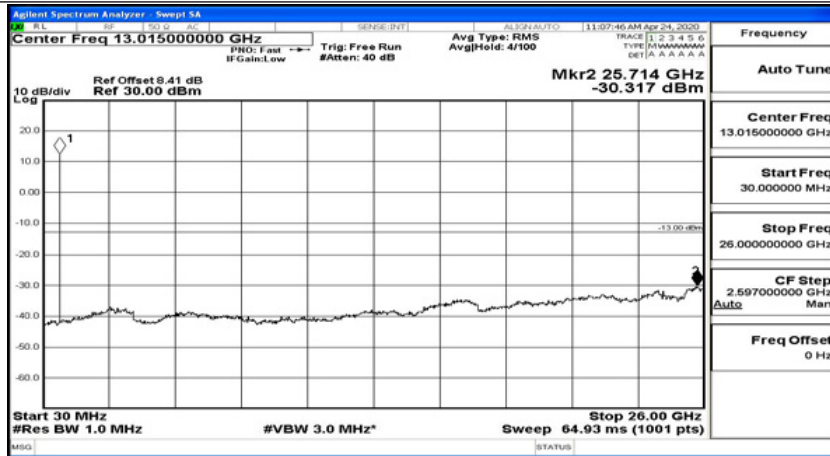

(Channel Bandwidth: 1.4 MHz)_LCH_16QAM_1RB#5

(Channel Bandwidth: 1.4 MHz)_MCH_16QAM_1RB#0

(Channel Bandwidth: 1.4 MHz)_MCH_16QAM_1RB#3

(Channel Bandwidth: 1.4 MHz)_MCH_16QAM_1RB#5

(Channel Bandwidth: 1.4 MHz)_HCH_16QAM_1RB#0

(Channel Bandwidth: 1.4 MHz)_HCH_16QAM_1RB#3

(Channel Bandwidth: 1.4 MHz)_HCH_16QAM_1RB#5

Channel Bandwidth: 3 MHz

(Channel Bandwidth: 3 MHz)_LCH_QPSK_1RB#0

(Channel Bandwidth: 3 MHz)_LCH_QPSK_1RB#7

(Channel Bandwidth: 3 MHz)_LCH_QPSK_1RB#14