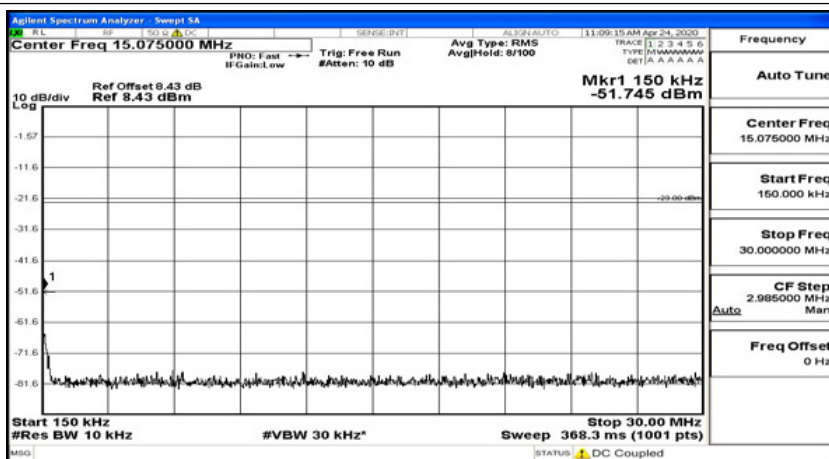

(Channel Bandwidth: 1.4 MHz)_LCH_16QAM_1RB#5

(Channel Bandwidth: 1.4 MHz)_MCH_16QAM_1RB#0

(Channel Bandwidth: 1.4 MHz)_MCH_16QAM_1RB#3

(Channel Bandwidth: 1.4 MHz)_MCH_16QAM_1RB#5

(Channel Bandwidth: 1.4 MHz)_HCH_16QAM_1RB#0

(Channel Bandwidth: 1.4 MHz)_HCH_16QAM_1RB#3

(Channel Bandwidth: 1.4 MHz)_HCH_16QAM_1RB#5

Channel Bandwidth: 3 MHz

(Channel Bandwidth: 3 MHz)_LCH_QPSK_1RB#0

(Channel Bandwidth: 3 MHz)_LCH_QPSK_1RB#7

(Channel Bandwidth: 3 MHz)_LCH_QPSK_1RB#14