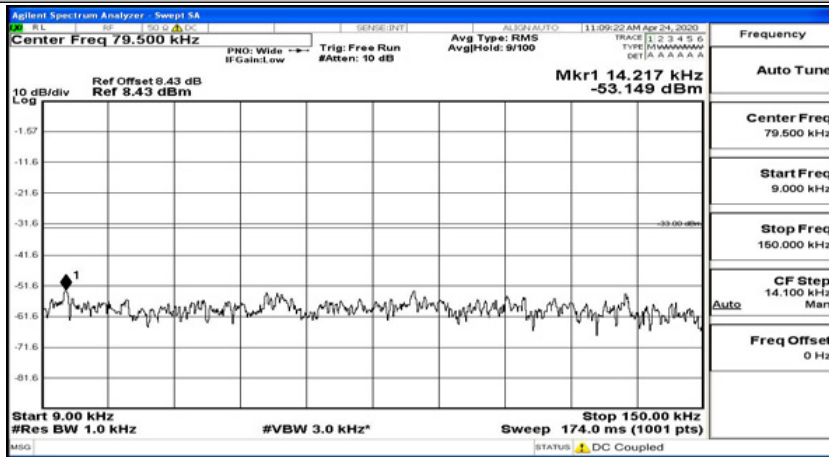

(Channel Bandwidth: 1.4 MHz)_HCH_16QAM_1RB#5