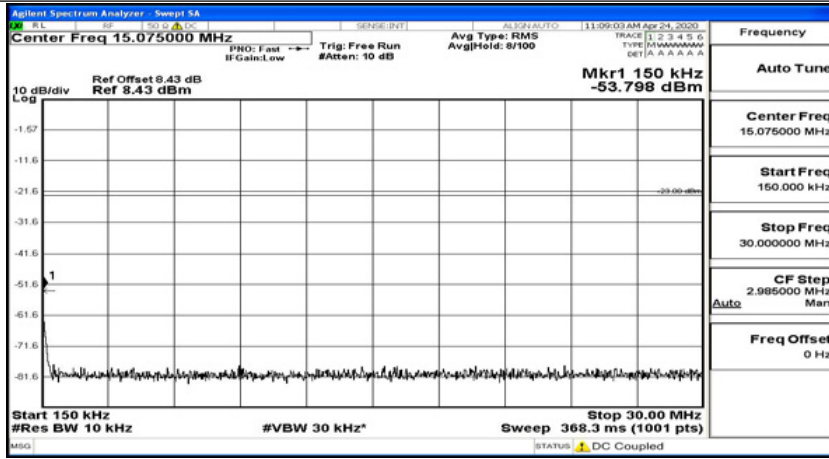

(Channel Bandwidth: 1.4 MHz)_LCH_16QAM_1RB#5

(Channel Bandwidth: 1.4 MHz)_MCH_16QAM_1RB#0

(Channel Bandwidth: 1.4 MHz)_MCH_16QAM_1RB#3

(Channel Bandwidth: 1.4 MHz)_MCH_16QAM_1RB#5

(Channel Bandwidth: 1.4 MHz)_HCH_16QAM_1RB#0

(Channel Bandwidth: 1.4 MHz)_HCH_16QAM_1RB#3

(Channel Bandwidth: 1.4 MHz)_HCH_16QAM_1RB#5

Channel Bandwidth: 3 MHz

(Channel Bandwidth: 3 MHz)_LCH_QPSK_1RB#0

(Channel Bandwidth: 3 MHz)_LCH_QPSK_1RB#7

(Channel Bandwidth: 3 MHz)_LCH_QPSK_1RB#14