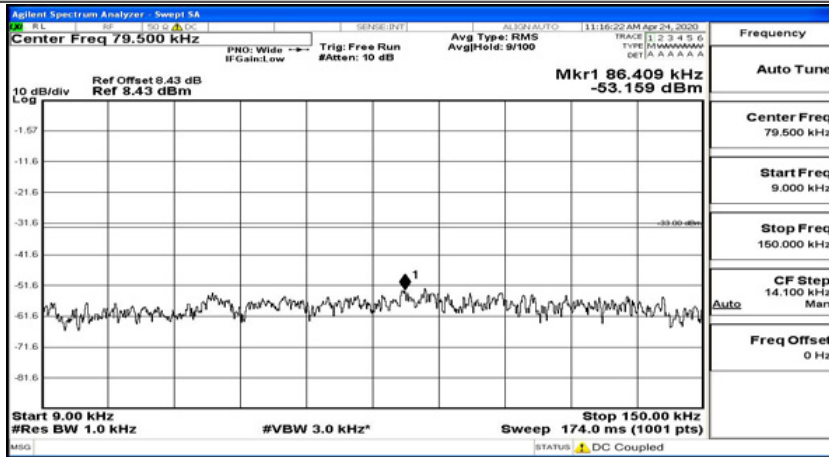

(Channel Bandwidth: 5 MHz)_HCH_QPSK_1RB#0

(Channel Bandwidth: 5 MHz)_HCH_QPSK_1RB#12