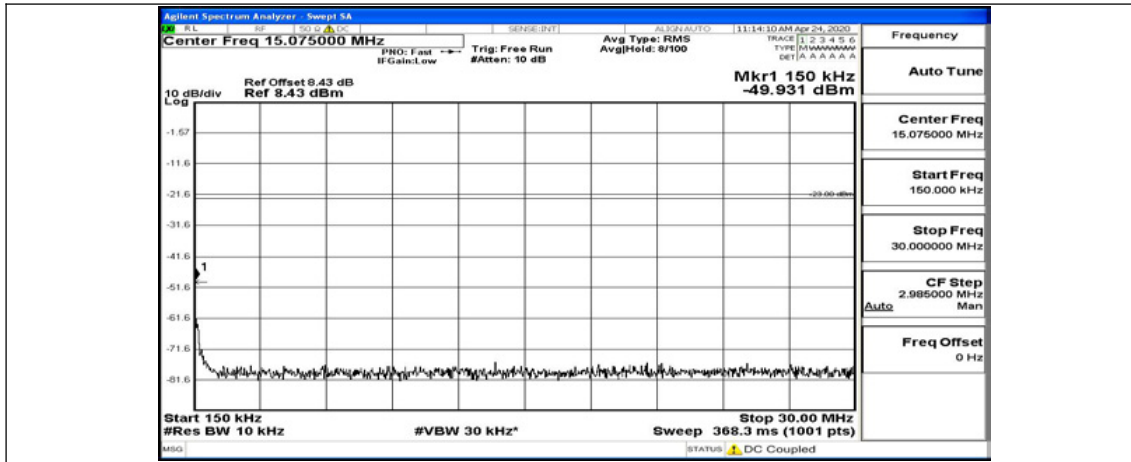

Channel Bandwidth: 5 MHz

(Channel Bandwidth: 5 MHz)_LCH_QPSK_1RB#0

(Channel Bandwidth: 5 MHz)_LCH_QPSK_1RB#12

(Channel Bandwidth: 5 MHz)_LCH_QPSK_1RB#24

(Channel Bandwidth: 5 MHz)_MCH_QPSK_1RB#0

(Channel Bandwidth: 5 MHz)_MCH_QPSK_1RB#12