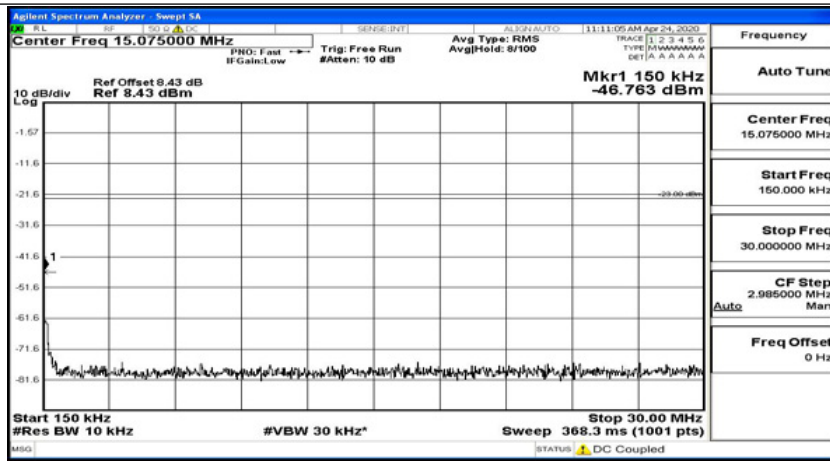

(Channel Bandwidth: 3 MHz)_MCH_QPSK_1RB#7