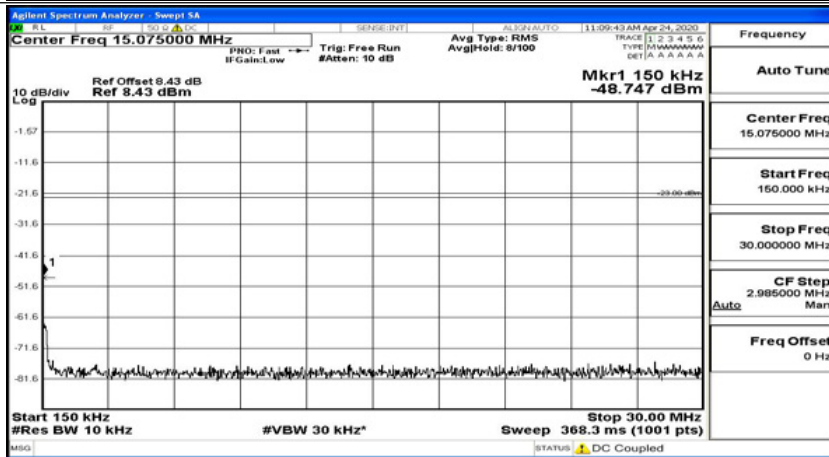

(Channel Bandwidth: 1.4 MHz)_HCH_16QAM_1RB#3

(Channel Bandwidth: 1.4 MHz)_HCH_16QAM_1RB#5

Channel Bandwidth: 3 MHz

(Channel Bandwidth: 3 MHz)_LCH_QPSK_1RB#0

(Channel Bandwidth: 3 MHz)_LCH_QPSK_1RB#7

(Channel Bandwidth: 3 MHz)_LCH_QPSK_1RB#14