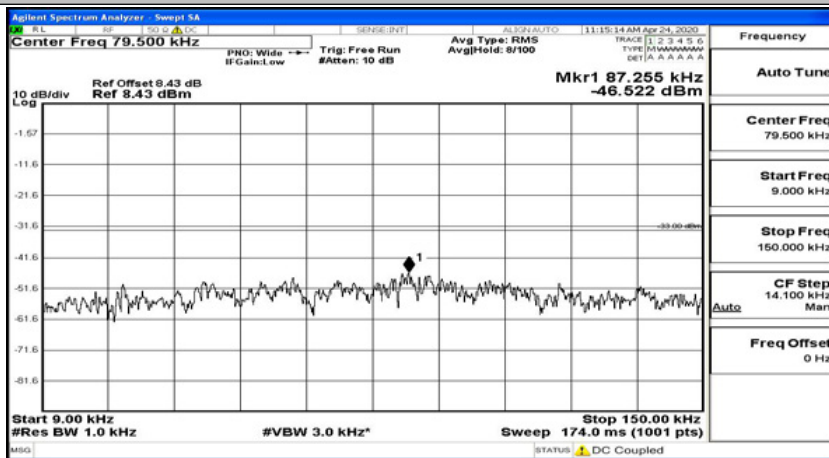

Channel Bandwidth: 5 MHz

(Channel Bandwidth: 5 MHz)_LCH_QPSK_1RB#0

(Channel Bandwidth: 5 MHz)_LCH_QPSK_1RB#12

(Channel Bandwidth: 5 MHz)_LCH_QPSK_1RB#24

(Channel Bandwidth: 5 MHz)_MCH_QPSK_1RB#0

(Channel Bandwidth: 5 MHz)_MCH_QPSK_1RB#12