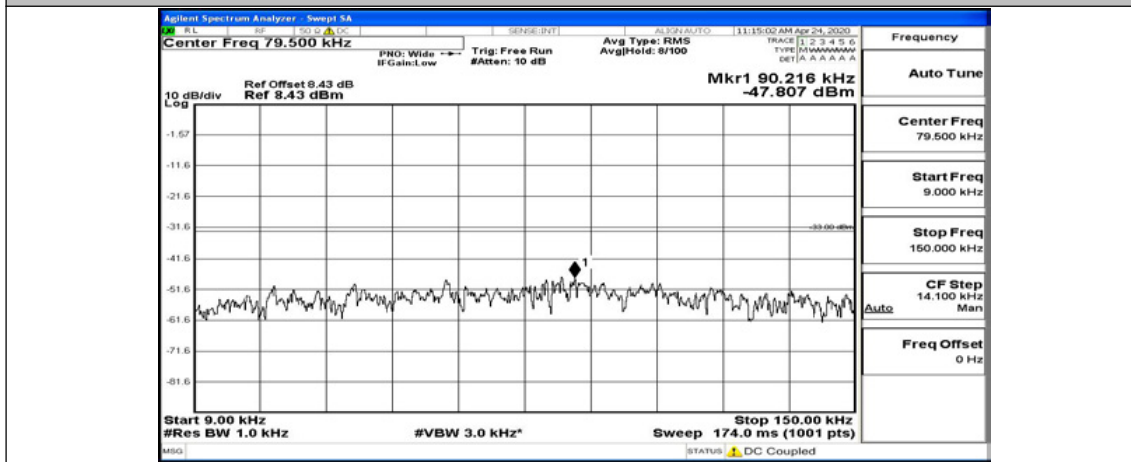

Channel Bandwidth: 5 MHz

(Channel Bandwidth: 5 MHz)_LCH_QPSK_1RB#0

(Channel Bandwidth: 5 MHz)_LCH_QPSK_1RB#12

(Channel Bandwidth: 5 MHz)_LCH_QPSK_1RB#24

(Channel Bandwidth: 5 MHz)_MCH_QPSK_1RB#0

(Channel Bandwidth: 5 MHz)_MCH_QPSK_1RB#12