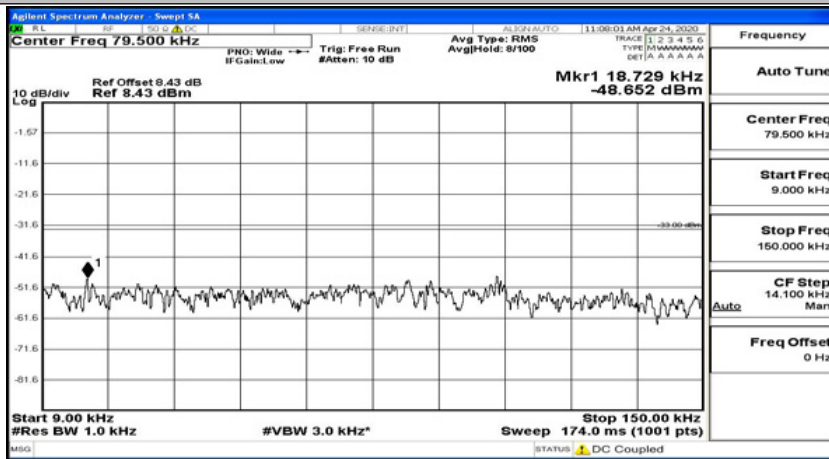

(Channel Bandwidth: 1.4 MHz)_LCH_16QAM_1RB#5

(Channel Bandwidth: 1.4 MHz)_MCH_16QAM_1RB#0

(Channel Bandwidth: 1.4 MHz)_MCH_16QAM_1RB#3

(Channel Bandwidth: 1.4 MHz)_MCH_16QAM_1RB#5

(Channel Bandwidth: 1.4 MHz)_HCH_16QAM_1RB#0

(Channel Bandwidth: 1.4 MHz)_HCH_16QAM_1RB#3

(Channel Bandwidth: 1.4 MHz)_HCH_16QAM_1RB#5

Channel Bandwidth: 3 MHz

(Channel Bandwidth: 3 MHz)_LCH_QPSK_1RB#0

(Channel Bandwidth: 3 MHz)_LCH_QPSK_1RB#7

(Channel Bandwidth: 3 MHz)_LCH_QPSK_1RB#14