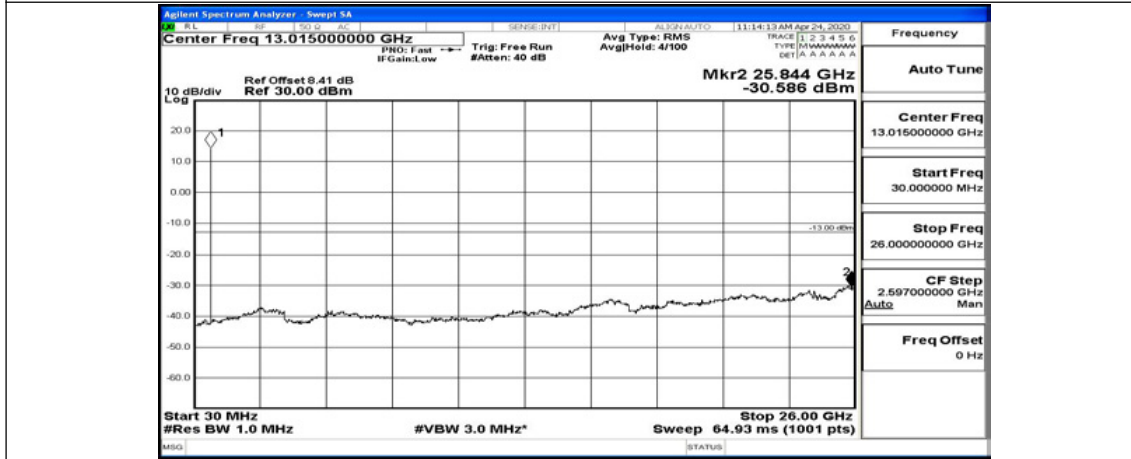

Channel Bandwidth: 5 MHz

(Channel Bandwidth: 5 MHz)_LCH_QPSK_1RB#0

(Channel Bandwidth: 5 MHz)_LCH_QPSK_1RB#12

(Channel Bandwidth: 5 MHz)_LCH_QPSK_1RB#24

(Channel Bandwidth: 5 MHz)_MCH_QPSK_1RB#0

(Channel Bandwidth: 5 MHz)_MCH_QPSK_1RB#12