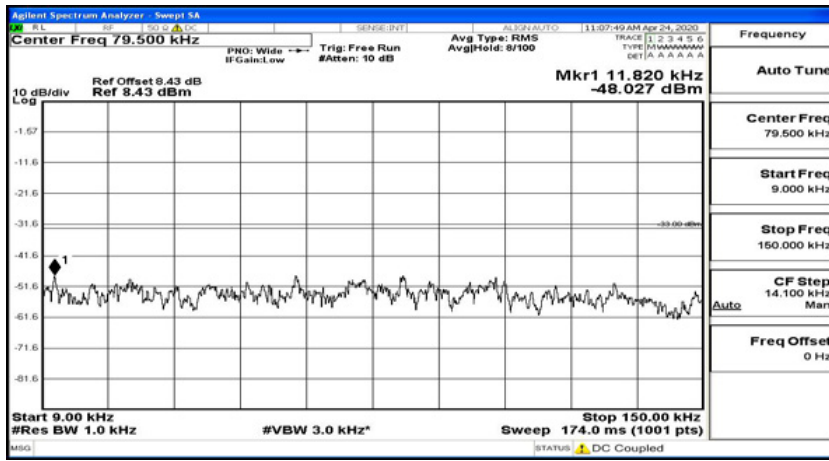

(Channel Bandwidth: 1.4 MHz)_LCH_16QAM_1RB#5

(Channel Bandwidth: 1.4 MHz)_MCH_16QAM_1RB#0

(Channel Bandwidth: 1.4 MHz)_MCH_16QAM_1RB#3

(Channel Bandwidth: 1.4 MHz)_MCH_16QAM_1RB#5

(Channel Bandwidth: 1.4 MHz)_HCH_16QAM_1RB#0

(Channel Bandwidth: 1.4 MHz)_HCH_16QAM_1RB#3

(Channel Bandwidth: 1.4 MHz)_HCH_16QAM_1RB#5

Channel Bandwidth: 3 MHz

(Channel Bandwidth: 3 MHz)_LCH_QPSK_1RB#0

(Channel Bandwidth: 3 MHz)_LCH_QPSK_1RB#7

(Channel Bandwidth: 3 MHz)_LCH_QPSK_1RB#14