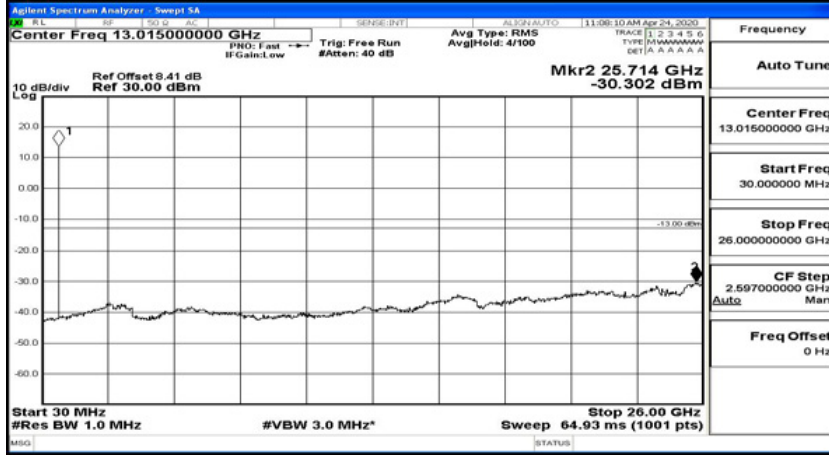

(Channel Bandwidth: 1.4 MHz)_LCH_16QAM_1RB#5

(Channel Bandwidth: 1.4 MHz)_MCH_16QAM_1RB#0

(Channel Bandwidth: 1.4 MHz)_MCH_16QAM_1RB#3

(Channel Bandwidth: 1.4 MHz)_MCH_16QAM_1RB#5

(Channel Bandwidth: 1.4 MHz)_HCH_16QAM_1RB#0

(Channel Bandwidth: 1.4 MHz)_HCH_16QAM_1RB#3

(Channel Bandwidth: 1.4 MHz)_HCH_16QAM_1RB#5

Channel Bandwidth: 3 MHz

(Channel Bandwidth: 3 MHz)_LCH_QPSK_1RB#0

(Channel Bandwidth: 3 MHz)_LCH_QPSK_1RB#7

(Channel Bandwidth: 3 MHz)_LCH_QPSK_1RB#14