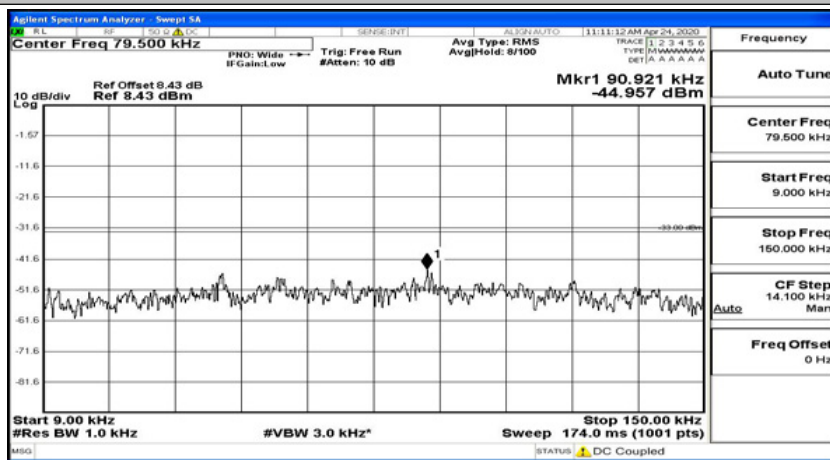

(Channel Bandwidth: 3 MHz)_MCH_QPSK_1RB#7