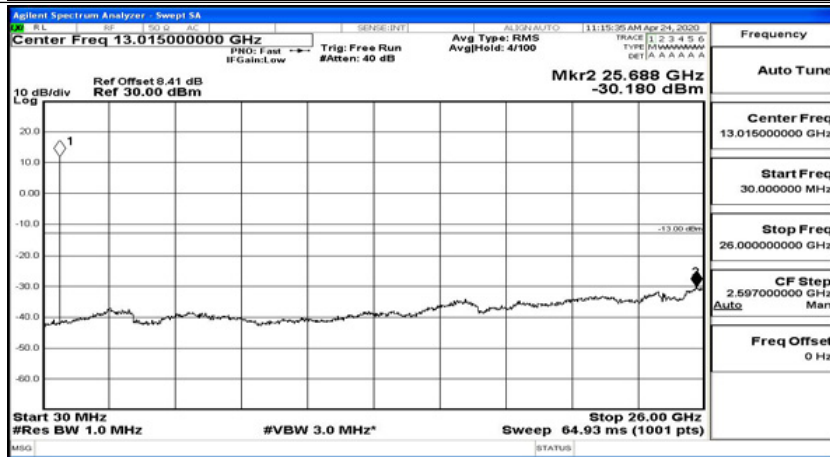

(Channel Bandwidth: 5 MHz)_MCH_QPSK_1RB#24