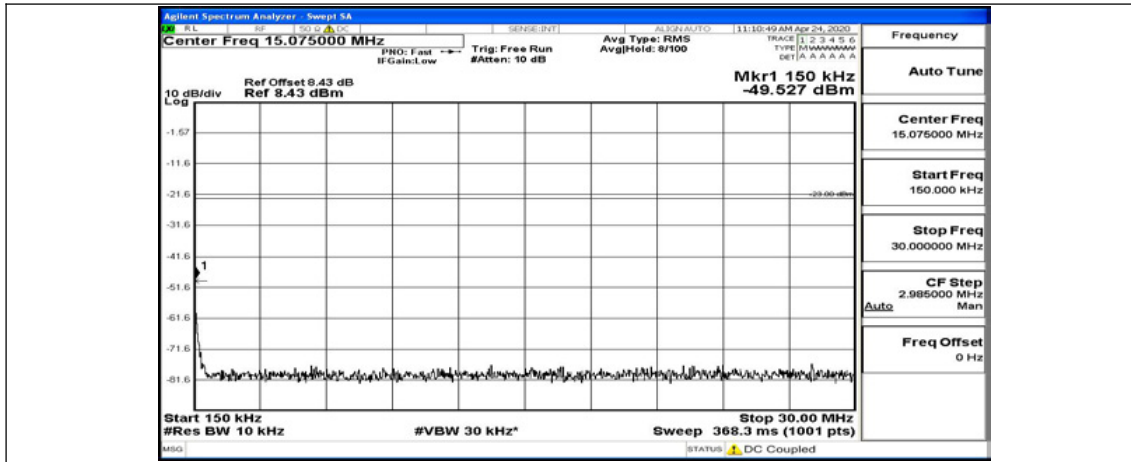

(Channel Bandwidth: 3 MHz)_HCH_QPSK_1RB#14

(Channel Bandwidth: 3 MHz)_LCH_16QAM_1RB#0

(Channel Bandwidth: 3 MHz)_LCH_16QAM_1RB#7

(Channel Bandwidth: 3 MHz)_LCH_16QAM_1RB#14

(Channel Bandwidth: 3 MHz)_MCH_16QAM_1RB#0