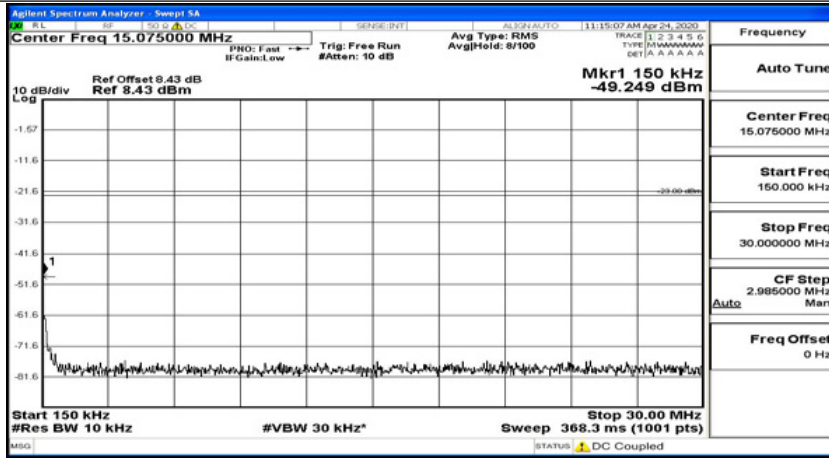

Channel Bandwidth: 5 MHz

(Channel Bandwidth: 5 MHz)_LCH_QPSK_1RB#0

(Channel Bandwidth: 5 MHz)_LCH_QPSK_1RB#12

(Channel Bandwidth: 5 MHz)_LCH_QPSK_1RB#24

(Channel Bandwidth: 5 MHz)_MCH_QPSK_1RB#0

(Channel Bandwidth: 5 MHz)_MCH_QPSK_1RB#12