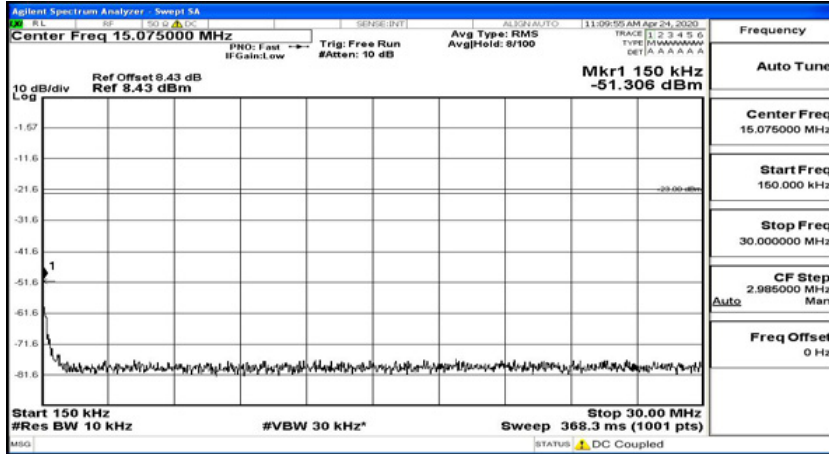

(Channel Bandwidth: 1.4 MHz)_HCH_16QAM_1RB#3

(Channel Bandwidth: 1.4 MHz)_HCH_16QAM_1RB#5

Channel Bandwidth: 3 MHz

(Channel Bandwidth: 3 MHz)_LCH_QPSK_1RB#0

(Channel Bandwidth: 3 MHz)_LCH_QPSK_1RB#7

(Channel Bandwidth: 3 MHz)_LCH_QPSK_1RB#14